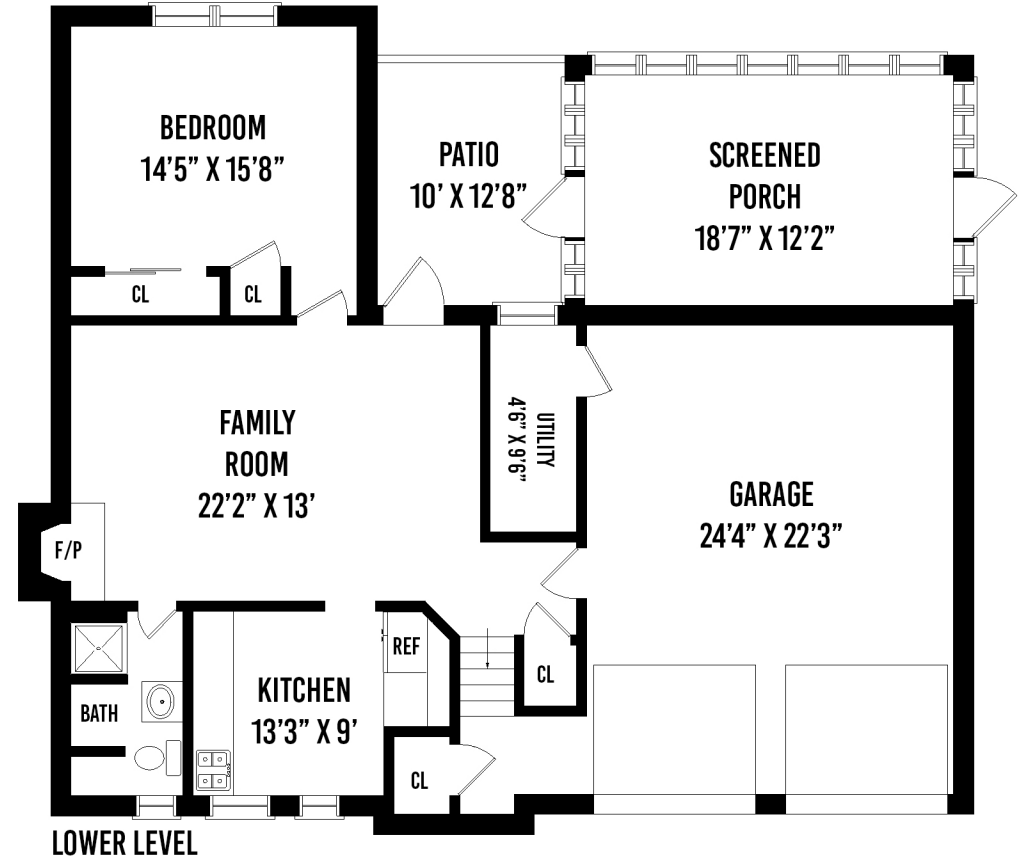

382 CLAY PITTS ROAD EAST NORTHPORT NY

PREPARED BY HOME MEDIA GROUP INC. TEL 212-731-2301

THIS FLOOR PLAN ILLUSTRATION IS AN APPROXIMATION OF EXISTING STRUCTURES AND FEATURES AND IS PROVIDED FOR CONVENIENCE ONLY WITH THE PERMISSION OF THE SELLER. ALL MEASUREMENTS ARE APPROXIMATE AND NOT GUARANTEED TO BE EXACT OR TO SCALE.