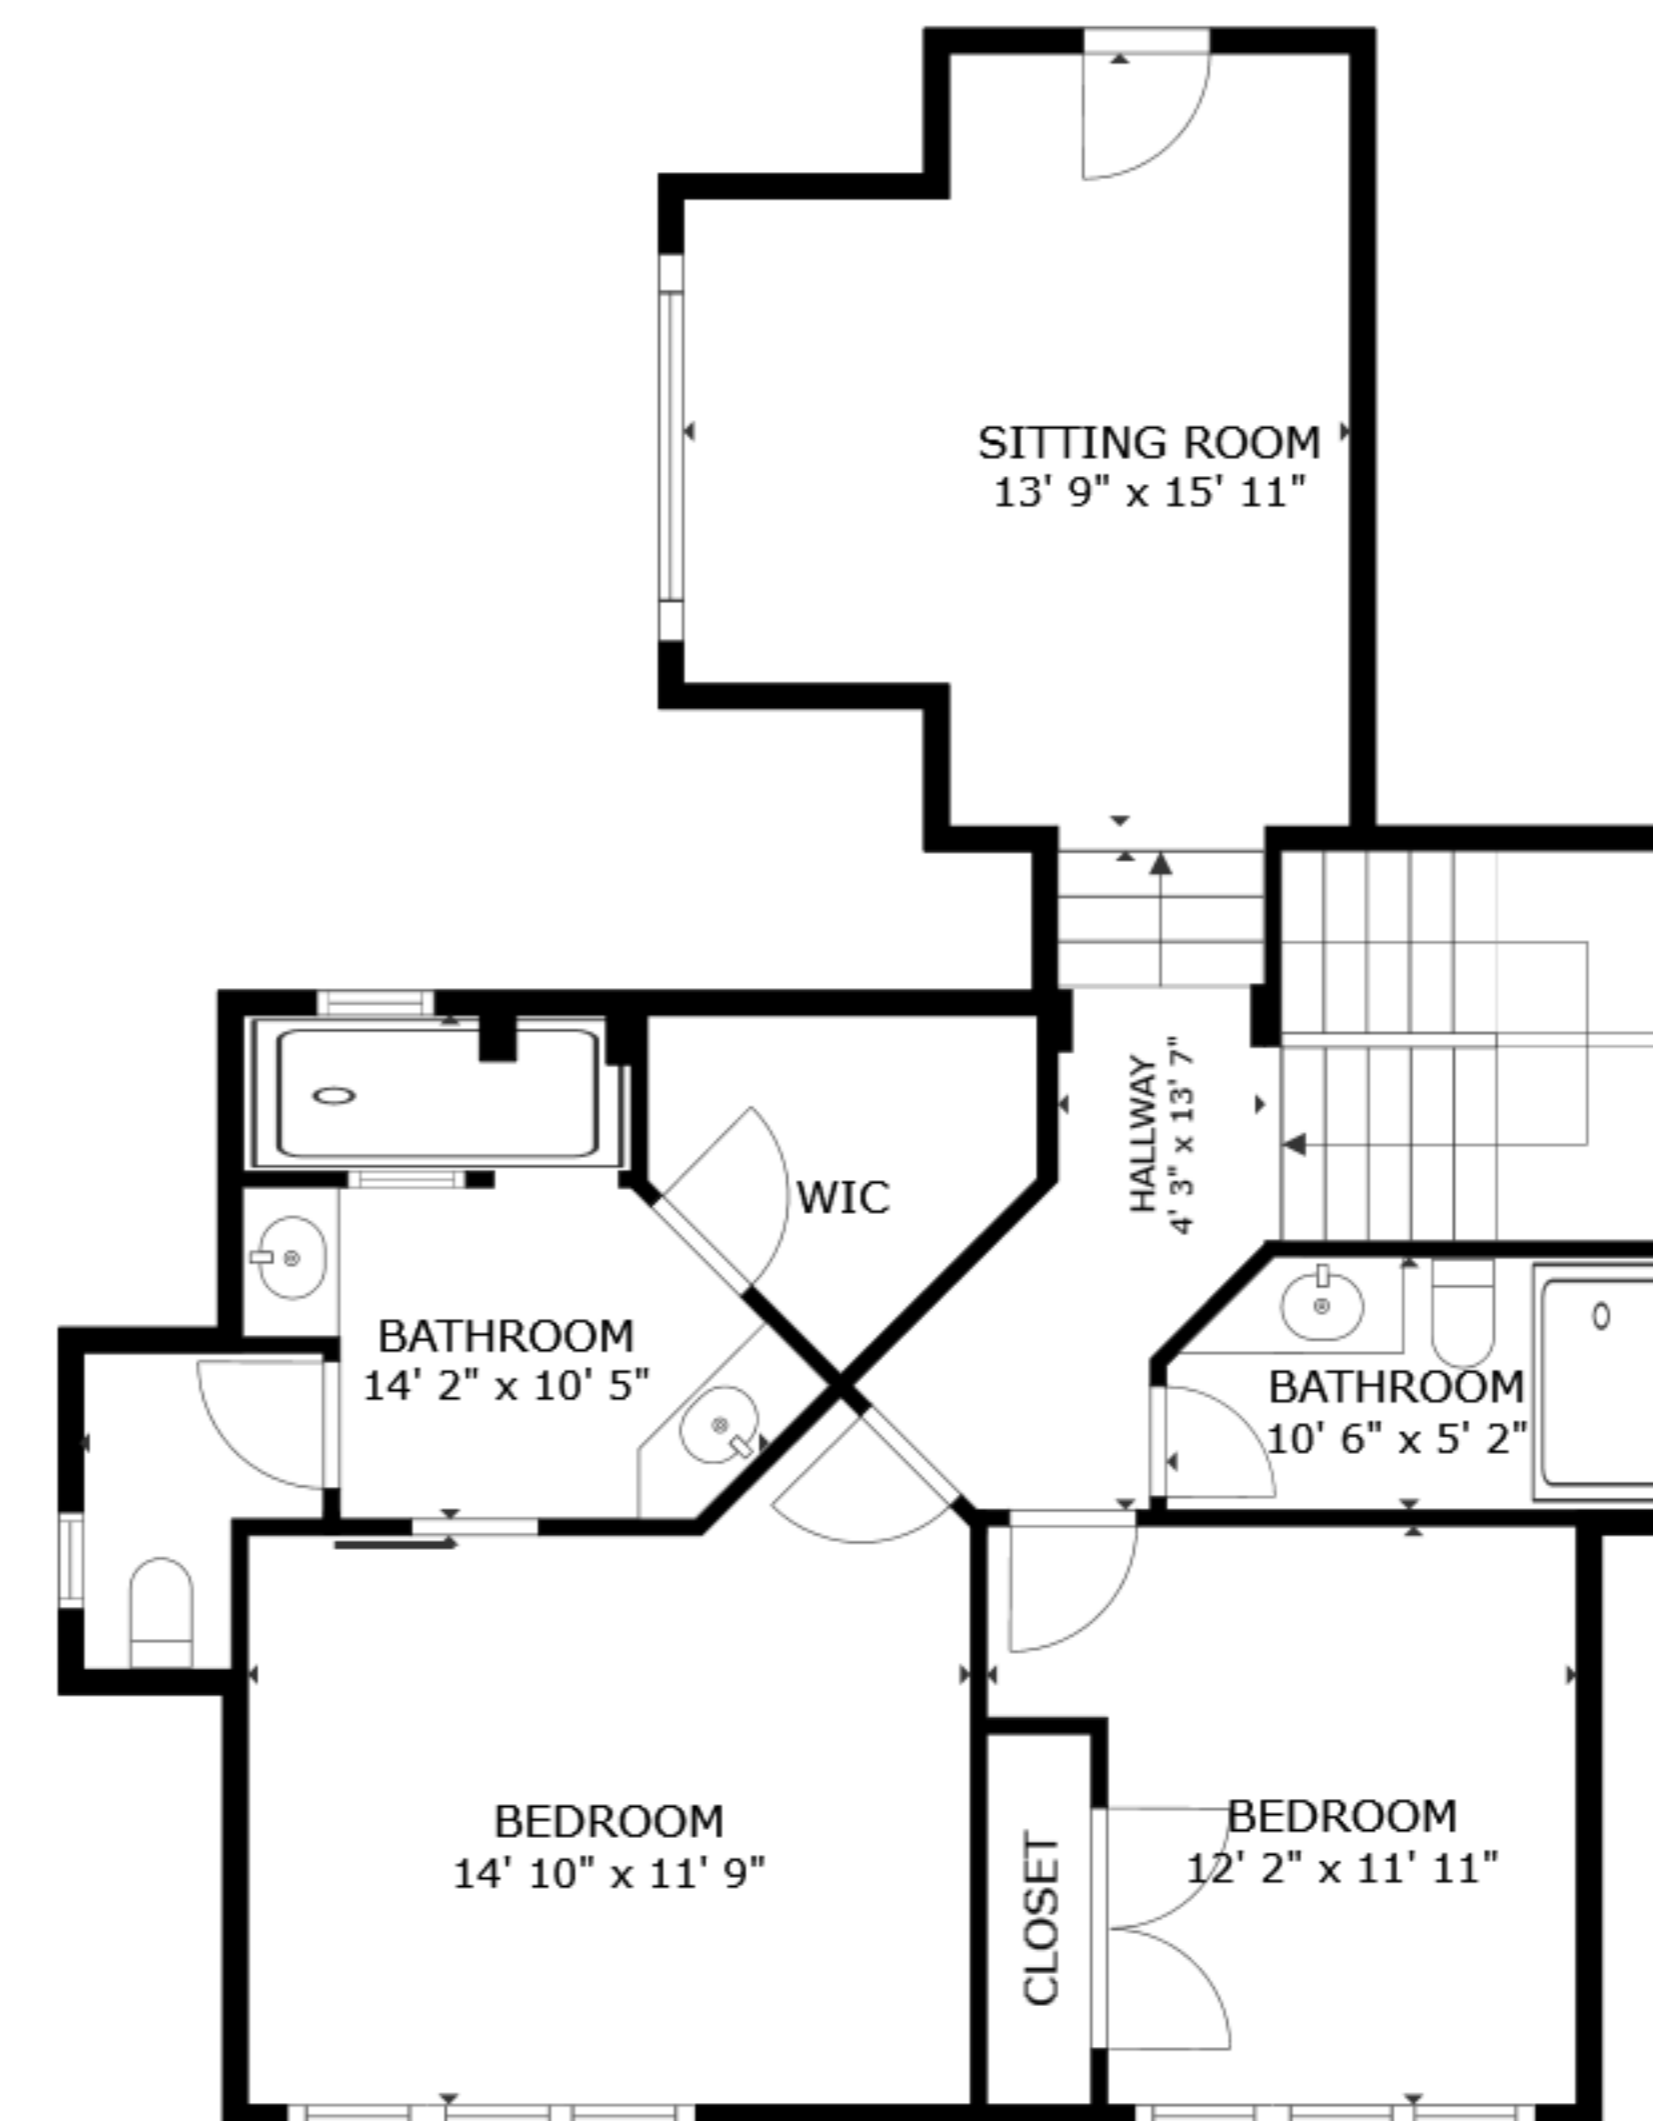

FLOOR 1

FLOOR 2

GROSS INTERNAL AREA  
 FLOOR 1 1,767 sq.ft. FLOOR 2 888 sq.ft.  
 EXCLUDED AREAS : PATIO 271 sq.ft. VERANDA 106 sq.ft. PATIO 164 sq.ft.  
 TOTAL : 2,655 sq.ft.

SIZES AND DIMENSIONS ARE APPROXIMATE, ACTUAL MAY VARY.