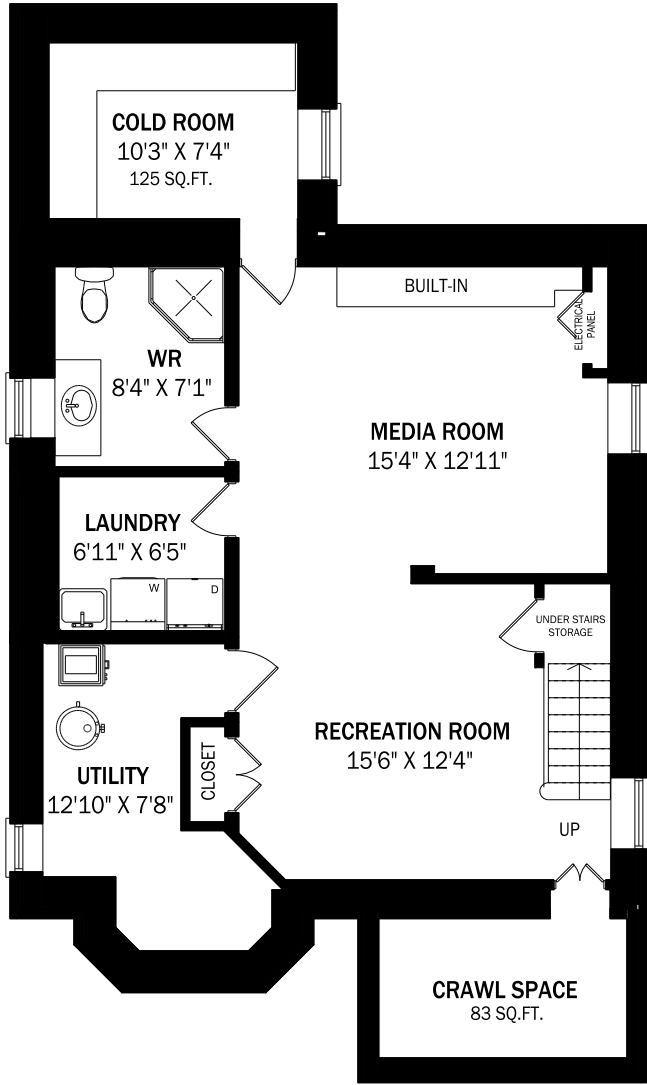

103 COLLEGE VIEW AVENUE, TORONTO

LOWER LEVEL - 796 SQUARE FEET

MAIN FLOOR - 1008 SQUARE FEET

SECOND FLOOR - 807 SQUARE FEET