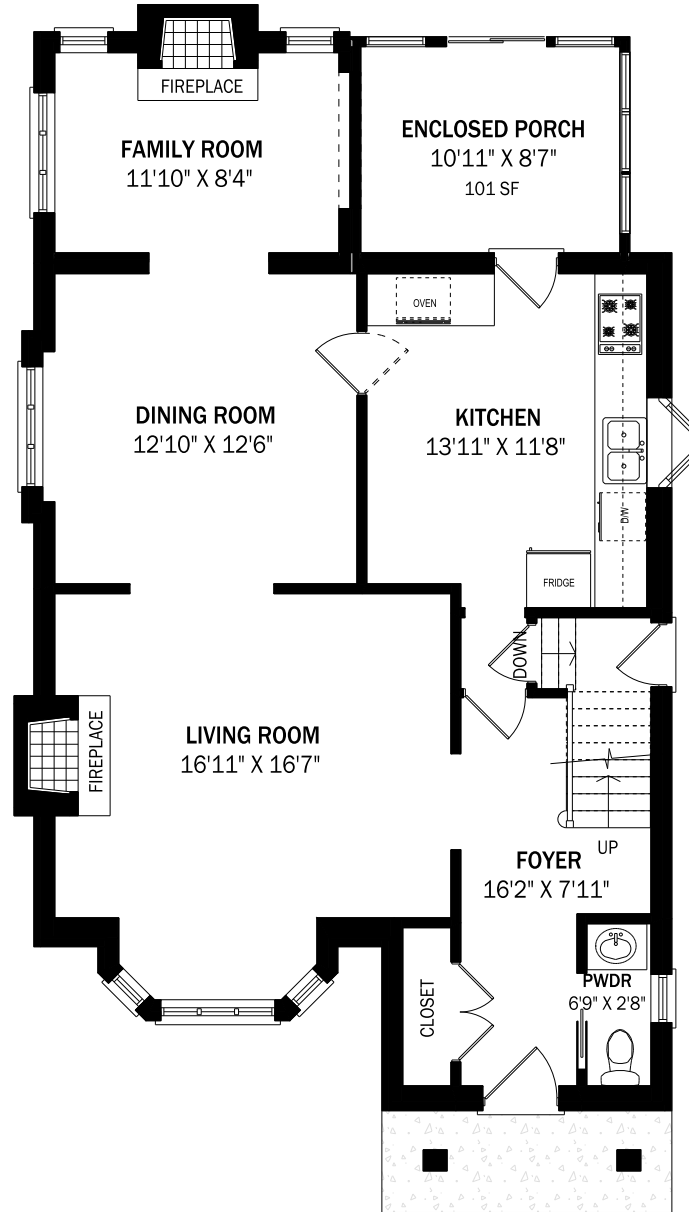

103 COLLEGE VIEW AVENUE, TORONTO

LOWER LEVEL - 796 SQUARE FEET

MAIN FLOOR - 1008 SQUARE FEET

SECOND FLOOR - 807 SQUARE FEET