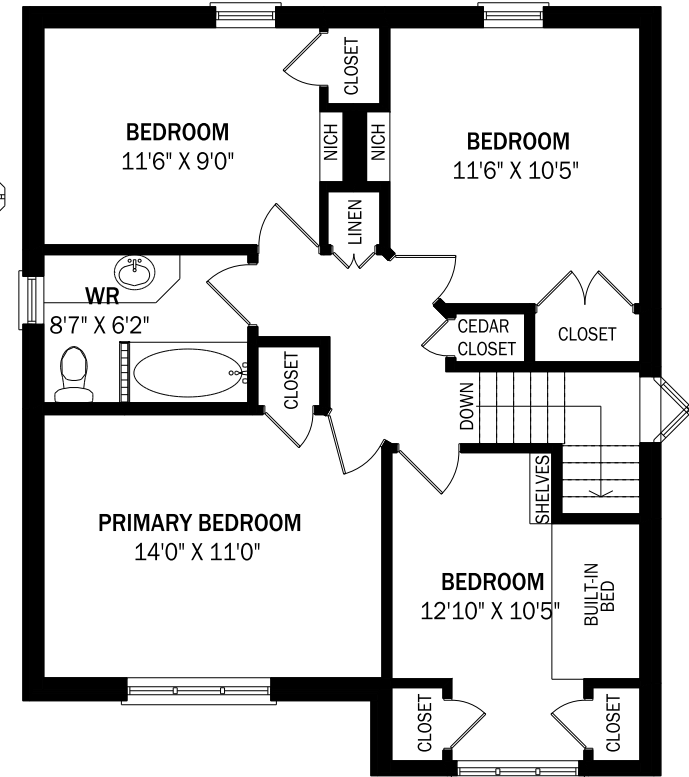

103 COLLEGE VIEW AVENUE, TORONTO

LOWER LEVEL - 796 SQUARE FEET

MAIN FLOOR - 1008 SQUARE FEET

SECOND FLOOR - 807 SQUARE FEET