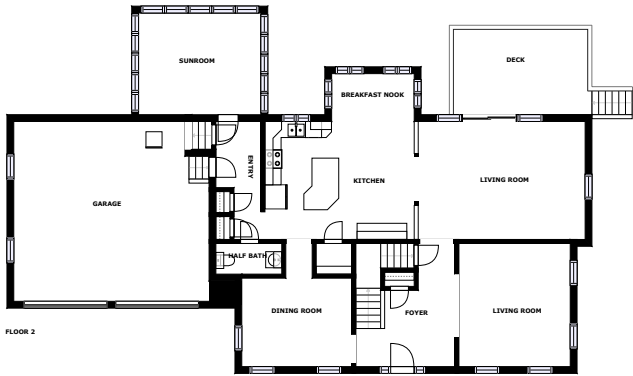

Fig Tree Cafe, 0.9 mi

Cape Cod Airfield, 1.4 mi

Floor plan

Appendix 1: Data sheet

Basement - 1	Garage - 1	Bath - 1
Bath - Half - 1	Entry - 2	Entry - Foyer - 1
Room - 1	Room - Glass - 1	Dining - 1
LivingRoom - 2	Nook - 1	Nook - Breakfast - 1
Kitchen - 1	Outdoor - 1	Outdoor - Deck - 1
Closet - 1	Closet - Walkin - 1	Bedroom - 3
Bedroom - Master - 1	Hall - 1	