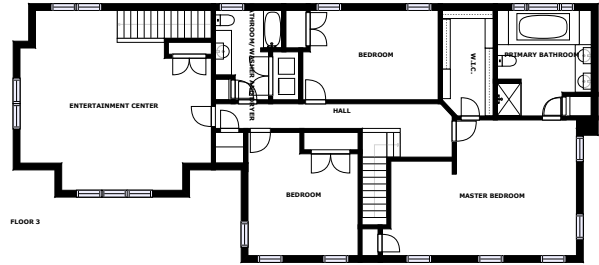

Fig Tree Cafe, 0.9 mi

Cape Cod Airfield, 1.4 mi

Floor plan

Appendix 1: Data sheet

Basement - 1	Garage - 1	Bath - 1
Bath - Half - 1	Entry - 2	Entry - Foyer - 1
Room - 1	Room - Glass - 1	Dining - 1
LivingRoom - 2	Nook - 1	Nook - Breakfast - 1
Kitchen - 1	Outdoor - 1	Outdoor - Deck - 1
Closet - 1	Closet - Walkin - 1	Bedroom - 3
Bedroom - Master - 1	Hall - 1	