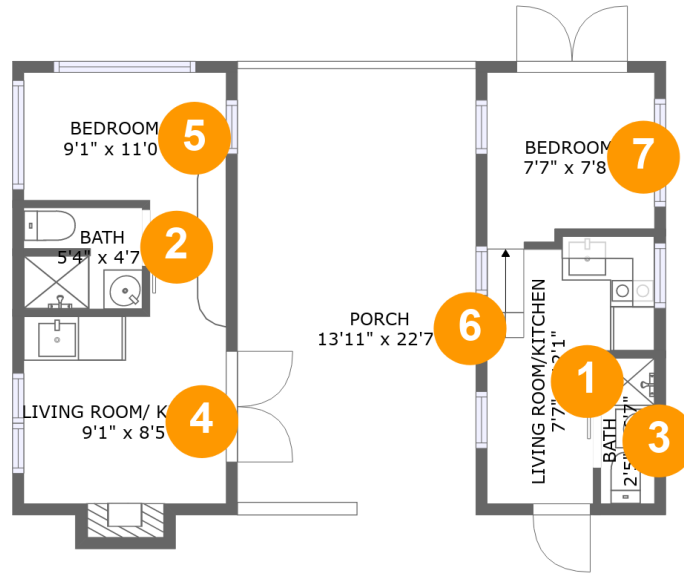

## Property Summary

 **0** garages     **2** bedrooms     **2** bathrooms     **0** half baths

 **1** floors

 **382** Gross Living Area sqft

 **636** total sqft

## Room Dimensions

Floor 1

Total sqft: 636

Living area: 382

#	Room name	Dimensions	Area (sqft)	Counted as Living Area
1	Living ROOM/ KITCHEN	7'7" x 12'1"	70 sq. ft	Yes
2	Bath	5'4" x 4'7"	23 sq. ft	Yes
3	Bath	2'5" x 6'7"	16 sq. ft	Yes
4	Living ROOM/ Kitchen	9'1" x 8'5"	82 sq. ft	Yes
5	Bedroom	9'1" x 11'0"	71 sq. ft	Yes
6	Porch	13'11" x 22'7"	248 sq. ft	No
7	Bedroom	7'7" x 7'8"	55 sq. ft	Yes

## 1 Floor 1 - Living ROOM/KITCHEN

Dimensions: 7'7" x 12'1"  
Area: 70 sq. ft  
Counted as Living Area:  
Yes

Heated: Yes  
Finished: Yes  
Enclosed: Yes  
Contiguous:  
Yes  
Permitted: Yes  
Wet Space: No  
Addition: No  
Conversion: No

## 7 Floor 1 - Bedroom

Dimensions: 7'7" x 7'8"  
Area: 55 sq. ft  
Counted as Living Area:  
Yes

Heated: Yes  
Finished: Yes  
Enclosed: Yes  
Contiguous:  
Yes  
Permitted: Yes  
Wet Space: No  
Addition: No  
Conversion: No