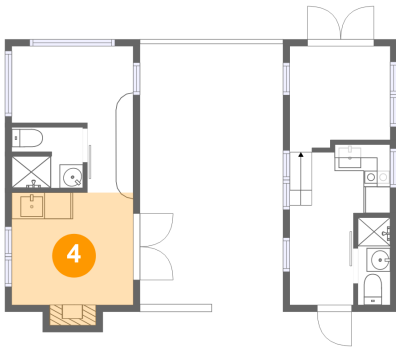

4 Floor 1 - Living ROOM/ Kitchen

Dimensions: 9'1" x 8'5"
Area: 82 sq. ft
Counted as Living Area:
Yes

Heated: Yes
Finished: Yes
Enclosed: Yes
Contiguous:
Yes
Permitted: Yes
Wet Space: No
Addition: No
Conversion: No