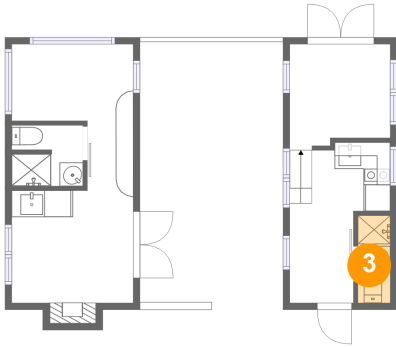

580 Twin Ridge Marina Road, Henry, Franklin County, Virginia, United States, 24102

3 Floor 1 - Bath

Dimensions: 2'5" x 6'7"
Area: 16 sq. ft
Counted as Living Area:
Yes

Heated: Yes
Finished: Yes
Enclosed: Yes
Contiguous:
Yes
Permitted: Yes
Wet Space: Yes
Addition: No
Conversion: No