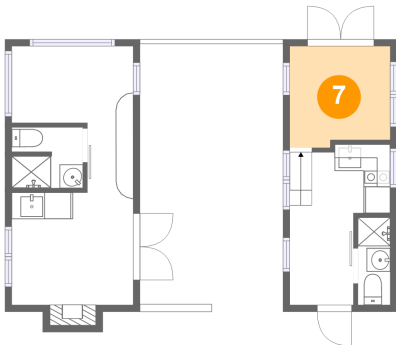

7 Floor 1 - Bedroom

Dimensions: 7'7" x 7'8"
Area: 55 sq. ft
Counted as Living Area:
Yes

Heated: Yes
Finished: Yes
Enclosed: Yes
Contiguous:
Yes
Permitted: Yes
Wet Space: No
Addition: No
Conversion: No