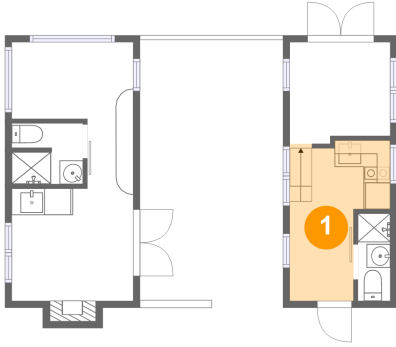

## Room Dimensions

Floor 1

Total sqft: 636

Living area: 382

#	Room name	Dimensions	Area (sqft)	Counted as Living Area
1	Living ROOM/ KITCHEN	7'7" x 12'1"	70 sq. ft	Yes
2	Bath	5'4" x 4'7"	23 sq. ft	Yes
3	Bath	2'5" x 6'7"	16 sq. ft	Yes
4	Living ROOM/ Kitchen	9'1" x 8'5"	82 sq. ft	Yes
5	Bedroom	9'1" x 11'0"	71 sq. ft	Yes
6	Porch	13'11" x 22'7"	248 sq. ft	No
7	Bedroom	7'7" x 7'8"	55 sq. ft	Yes

## 1 Floor 1 - Living ROOM/KITCHEN

Dimensions: 7'7" x 12'1"  
Area: 70 sq. ft  
Counted as Living Area:  
Yes

Heated: Yes  
Finished: Yes  
Enclosed: Yes  
Contiguous:  
Yes  
Permitted: Yes  
Wet Space: No  
Addition: No  
Conversion: No