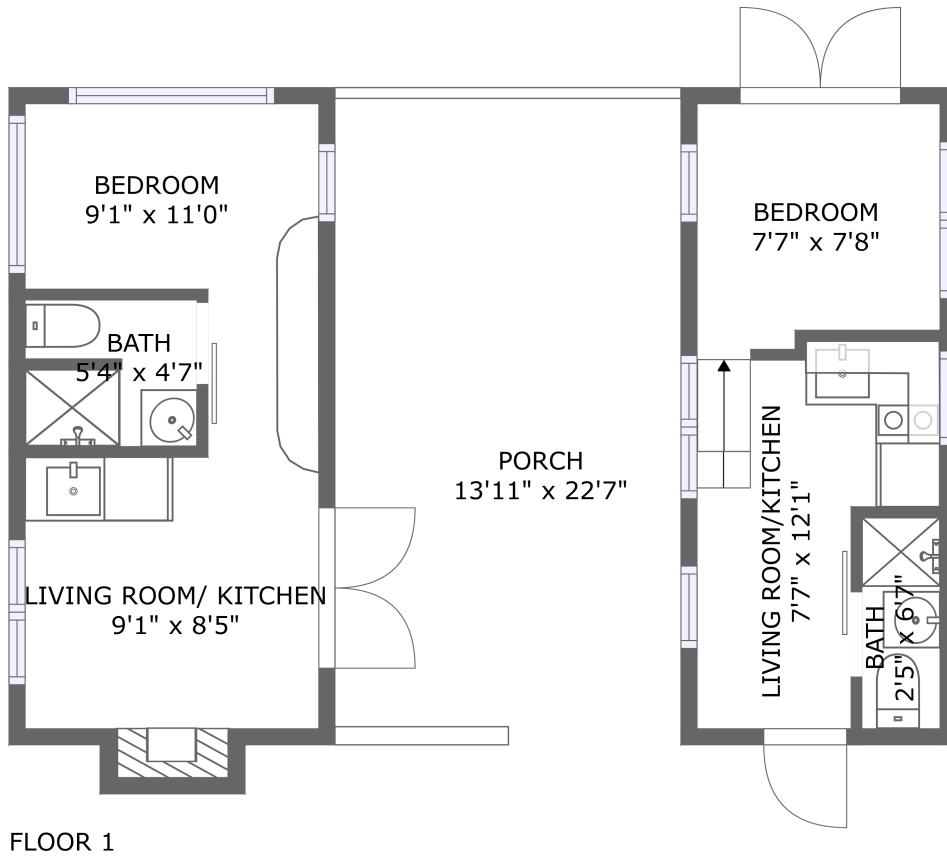

## Property Summary

 **0** garages     **2** bedrooms     **2** bathrooms     **0** half baths

 **1** floors

 **382** Gross Living Area sqft

 **636** total sqft

## Room Dimensions

Floor 1

Total sqft: 636

Living area: 382

#	Room name	Dimensions	Area (sqft)	Counted as Living Area
1	Living ROOM/ KITCHEN	7'7" x 12'1"	70 sq. ft	Yes
2	Bath	5'4" x 4'7"	23 sq. ft	Yes
3	Bath	2'5" x 6'7"	16 sq. ft	Yes
4	Living ROOM/ Kitchen	9'1" x 8'5"	82 sq. ft	Yes
5	Bedroom	9'1" x 11'0"	71 sq. ft	Yes
6	Porch	13'11" x 22'7"	248 sq. ft	No
7	Bedroom	7'7" x 7'8"	55 sq. ft	Yes

## 1 Floor 1 - Living ROOM/KITCHEN

Dimensions: 7'7" x 12'1"  
Area: 70 sq. ft  
Counted as Living Area:  
Yes

Heated: Yes  
Finished: Yes  
Enclosed: Yes  
Contiguous:  
Yes  
Permitted: Yes  
Wet Space: No  
Addition: No  
Conversion: No

## 2 Floor 1 - Bath

Dimensions: 5'4" x 4'7"  
Area: 23 sq. ft  
Counted as Living Area:  
Yes

Heated: Yes  
Finished: Yes  
Enclosed: Yes  
Contiguous:  
Yes  
Permitted: Yes  
Wet Space: Yes  
Addition: No  
Conversion: No