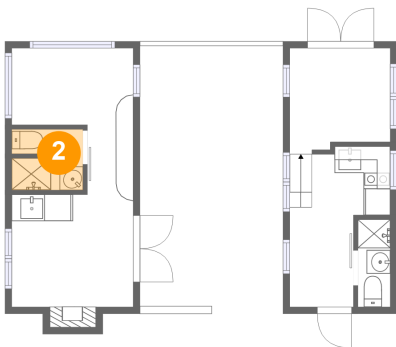

2 Floor 1 - Bath

Dimensions: 5'4" x 4'7"
Area: 23 sq. ft
Counted as Living Area:
Yes

Heated: Yes
Finished: Yes
Enclosed: Yes
Contiguous:
Yes
Permitted: Yes
Wet Space: Yes
Addition: No
Conversion: No