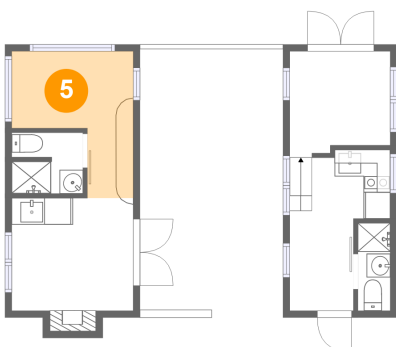

5 Floor 1 - Bedroom

Dimensions: 9'1" x 11'0"
Area: 71 sq. ft
Counted as Living Area:
Yes

Heated: Yes
Finished: Yes
Enclosed: Yes
Contiguous:
Yes
Permitted: Yes
Wet Space: No
Addition: No
Conversion: No