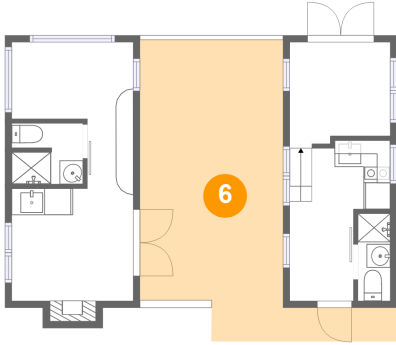

580 Twin Ridge Marina Road, Henry, Franklin County, Virginia, United States, 24102

6 Floor 1 - Porch

Dimensions: 13'11" x 22'7"
Area: 248 sq. ft
Counted as Living Area: No

Heated: No
Finished: Yes
Enclosed: No
Contiguous: Yes
Permitted: Yes
Wet Space: No
Addition: No
Conversion: No