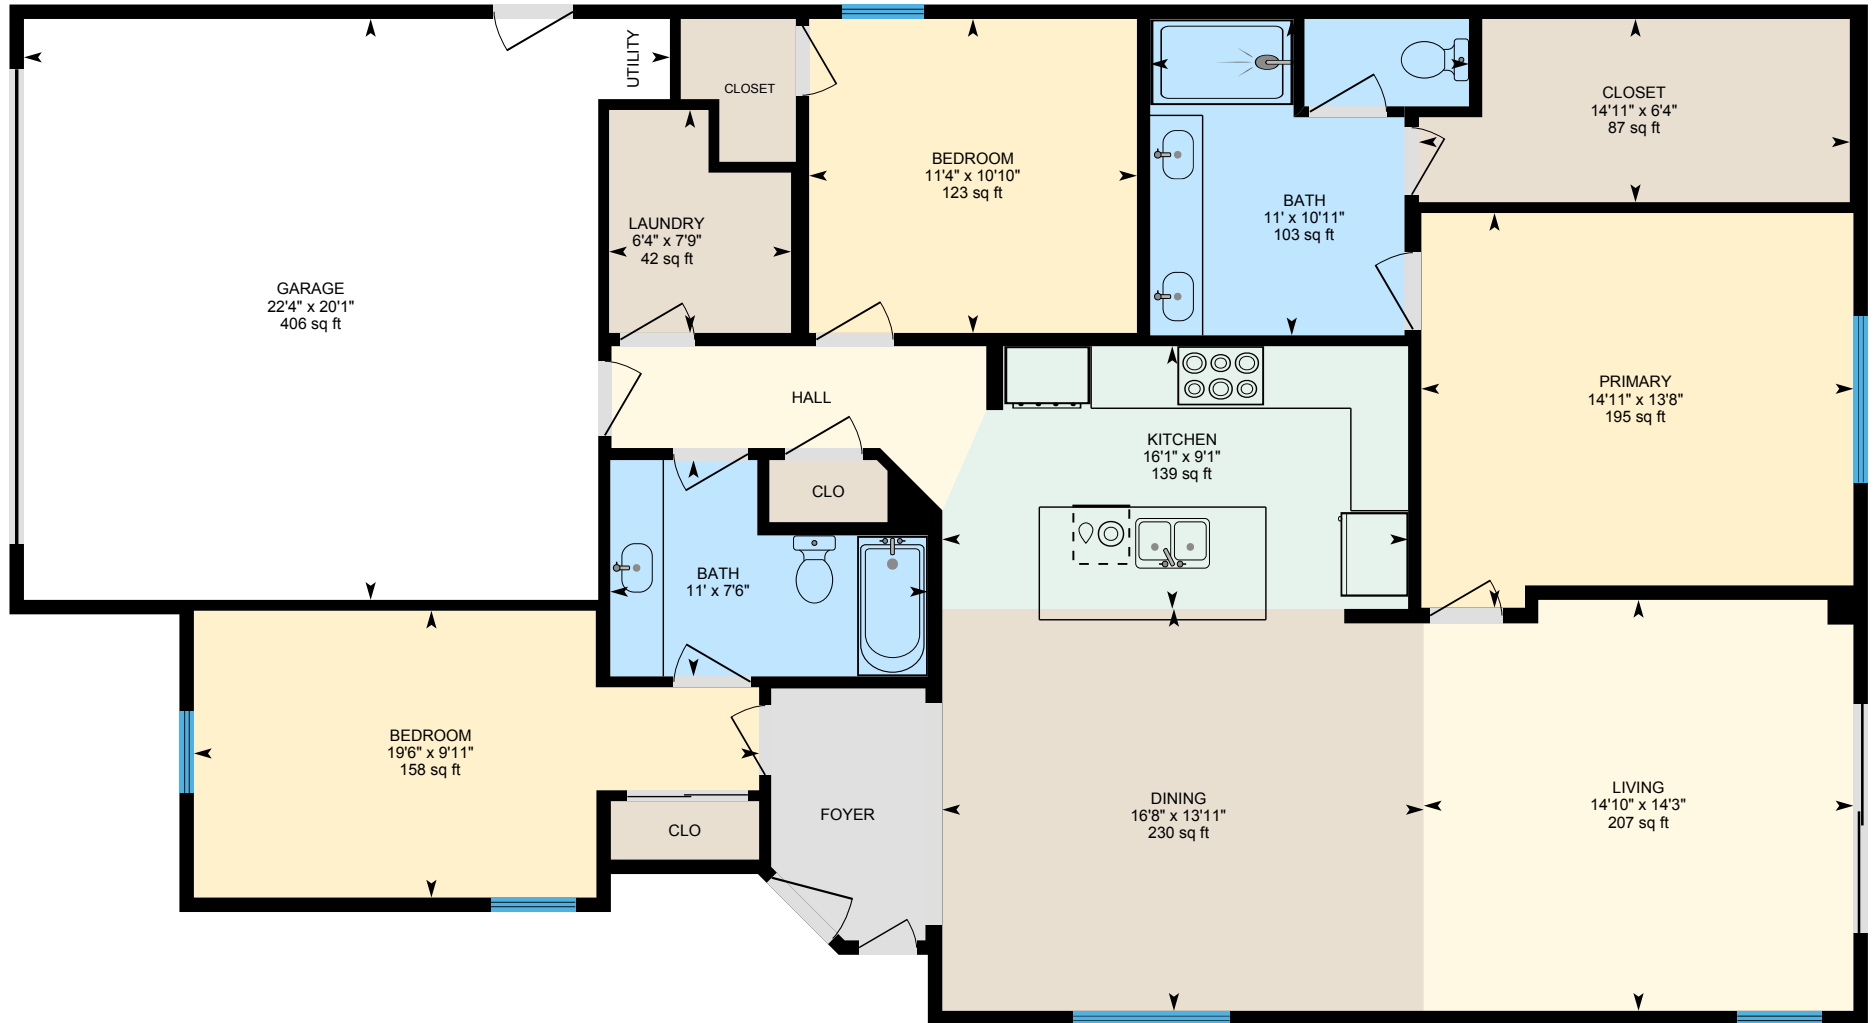

# 1412 Arbor Brook Dr, Manteca, CA

Main Floor Finished Area 1649.79 sq ft  
Unfinished Area 430.14 sq ft

PREPARED: 2024/01/05