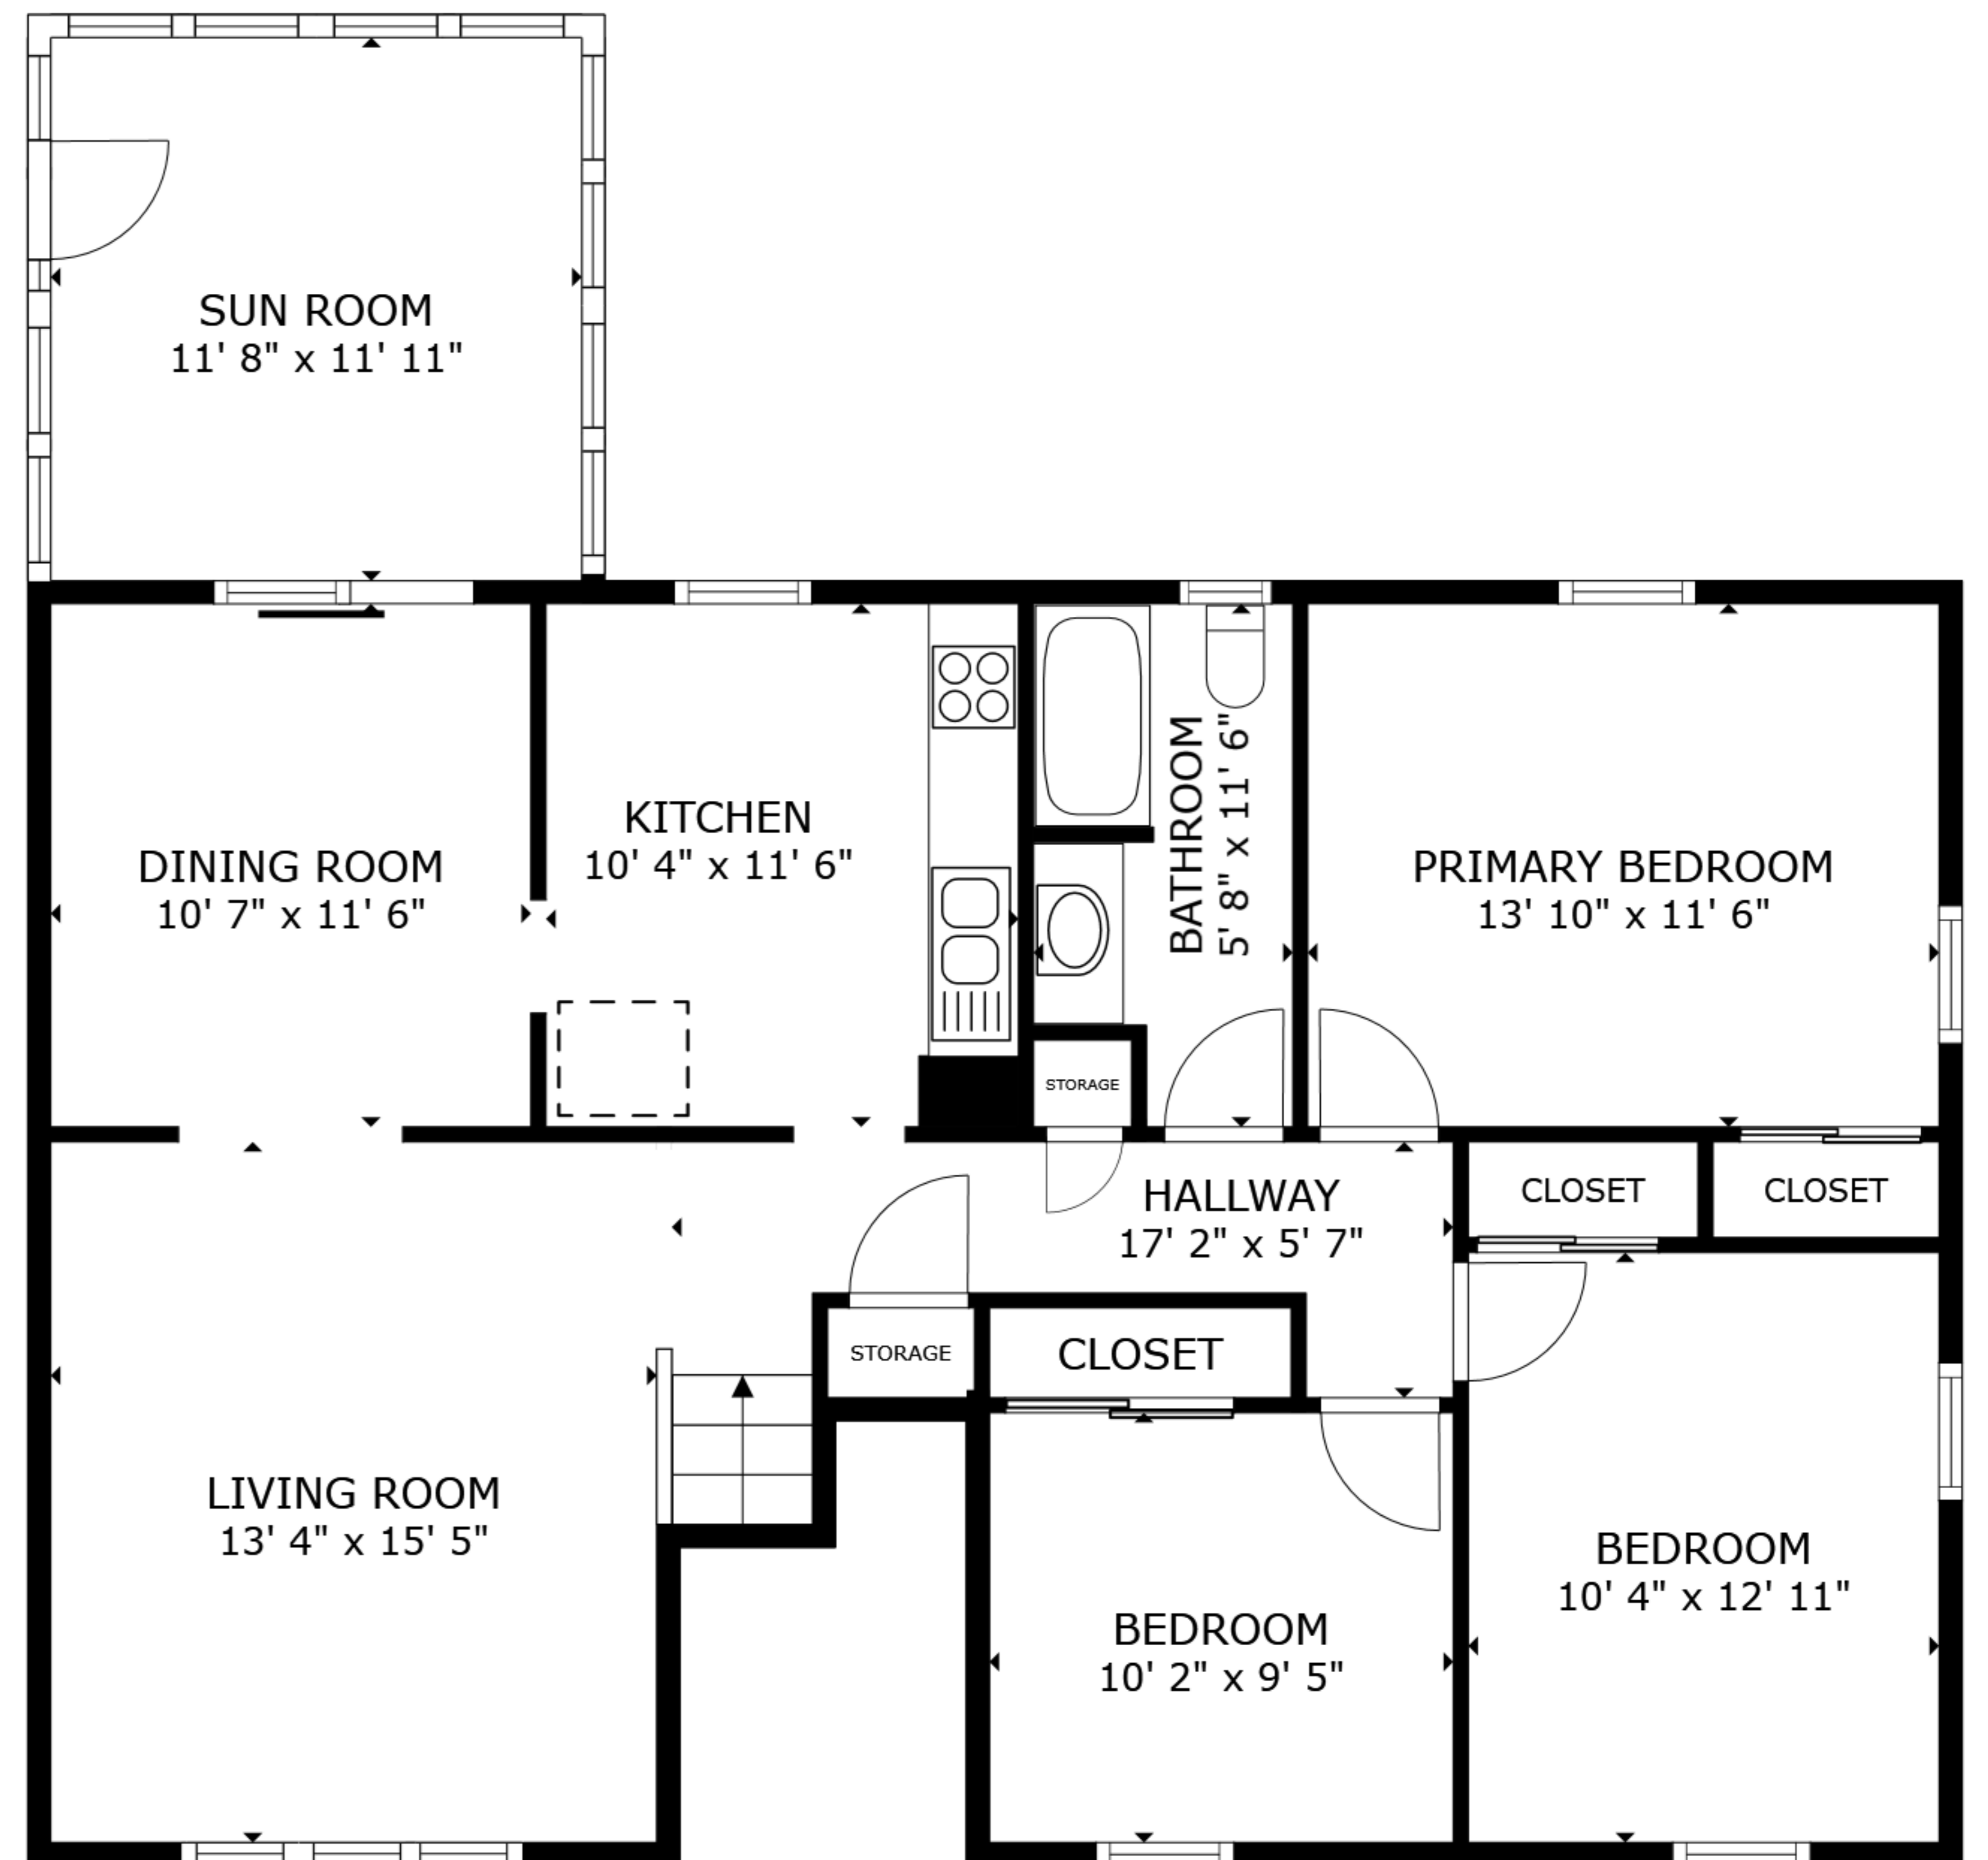

FLOOR 1

FLOOR 2

GROSS INTERNAL AREA
 FLOOR 1 965 sq.ft. FLOOR 2 1,210 sq.ft.
 TOTAL : 2,175 sq.ft.

SIZES AND DIMENSIONS ARE APPROXIMATE, ACTUAL MAY VARY.