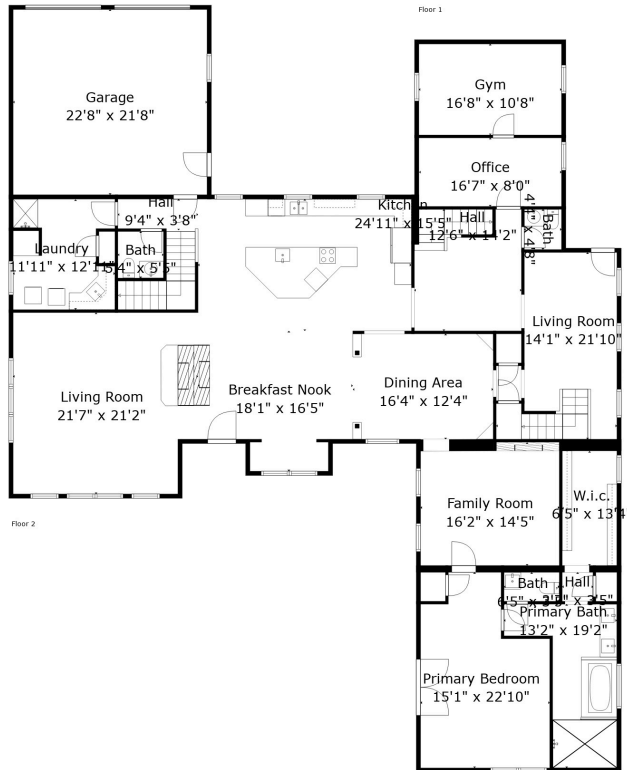

Floor 1

Floor 2

Floor 3

TOTAL: 5498 sq. ft

Below Ground: 968 sq. ft, FLOOR 2: 3273 sq. ft, FLOOR 3: 1257 sq. ft

TOTAL: 5498 sq. ft

Below Ground: 968 sq. ft, FLOOR 2: 3273 sq. ft, FLOOR 3: 1257 sq. ft

Measurements And Sqft Are Approximate And Not Guaranteed. Actual May Vary.

TOTAL: 5498 sq. ft

Below Ground: 968 sq. ft, FLOOR 2: 3273 sq. ft, FLOOR 3: 1257 sq. ft

Measurements And Sqft Are Approximate And Not Guaranteed. Actual May Vary.

TOTAL: 5498 sq. ft

Below Ground: 968 sq. ft, FLOOR 2: 3273 sq. ft, FLOOR 3: 1257 sq. ft