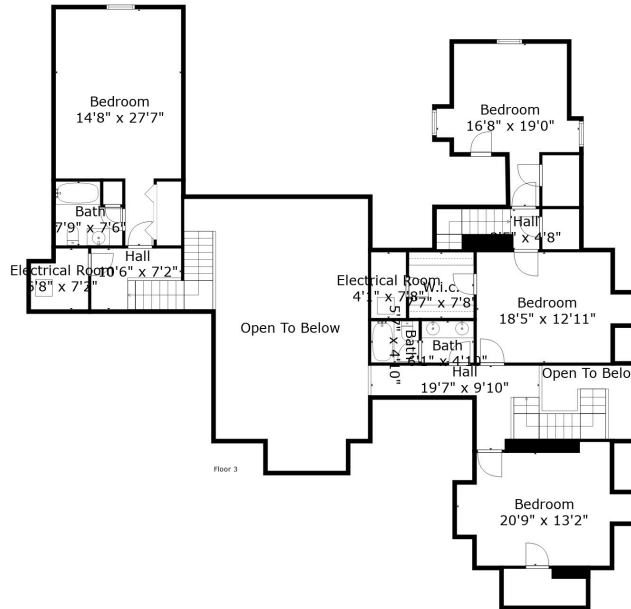

Floor 1

Floor 2

Floor 3

TOTAL: 5498 sq. ft

Below Ground: 968 sq. ft, FLOOR 2: 3273 sq. ft, FLOOR 3: 1257 sq. ft

TOTAL: 5498 sq. ft

Below Ground: 968 sq. ft, FLOOR 2: 3273 sq. ft, FLOOR 3: 1257 sq. ft

Measurements And Sqft Are Approximate And Not Guaranteed. Actual May Vary.

TOTAL: 5498 sq. ft

Below Ground: 968 sq. ft, FLOOR 2: 3273 sq. ft, FLOOR 3: 1257 sq. ft

Measurements And Sqft Are Approximate And Not Guaranteed. Actual May Vary.

TOTAL: 5498 sq. ft

Below Ground: 968 sq. ft, FLOOR 2: 3273 sq. ft, FLOOR 3: 1257 sq. ft