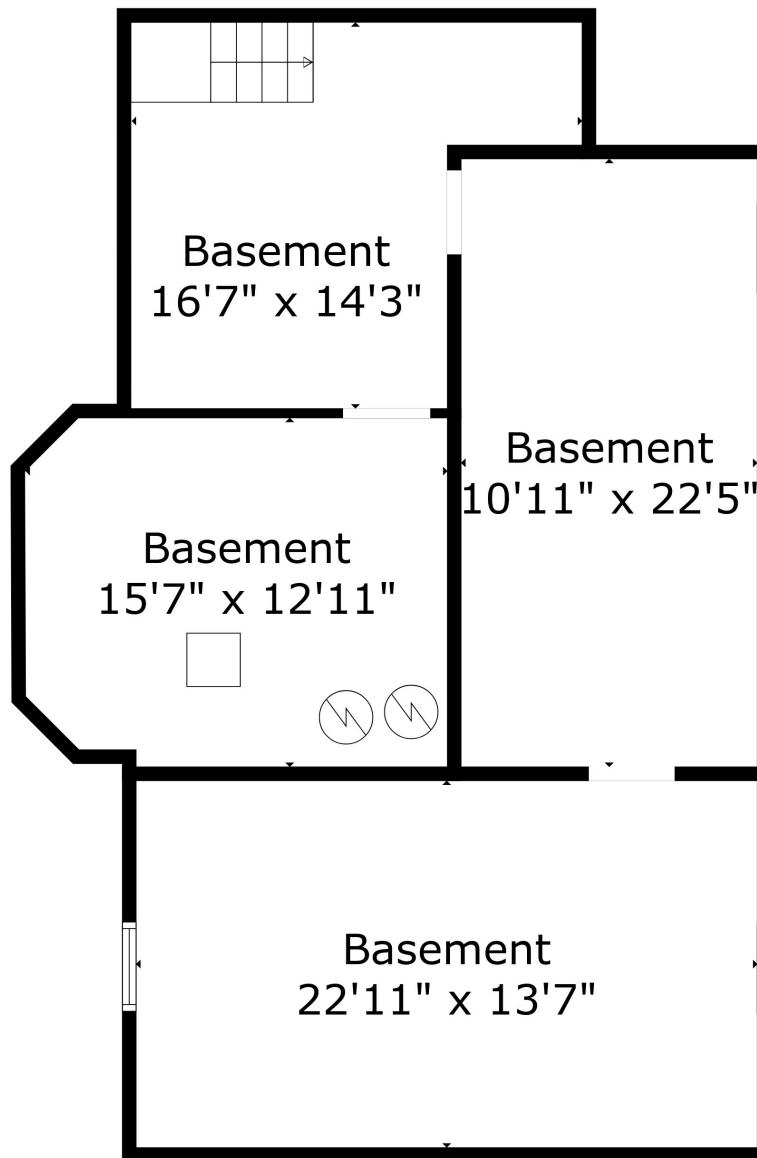

Floor 1

Floor 2

Floor 3

TOTAL: 5498 sq. ft

Below Ground: 968 sq. ft, FLOOR 2: 3273 sq. ft, FLOOR 3: 1257 sq. ft

TOTAL: 5498 sq. ft

Below Ground: 968 sq. ft, FLOOR 2: 3273 sq. ft, FLOOR 3: 1257 sq. ft

Measurements And Sqft Are Approximate And Not Guaranteed. Actual May Vary.

TOTAL: 5498 sq. ft

Below Ground: 968 sq. ft, FLOOR 2: 3273 sq. ft, FLOOR 3: 1257 sq. ft

Measurements And Sqft Are Approximate And Not Guaranteed. Actual May Vary.

TOTAL: 5498 sq. ft

Below Ground: 968 sq. ft, FLOOR 2: 3273 sq. ft, FLOOR 3: 1257 sq. ft