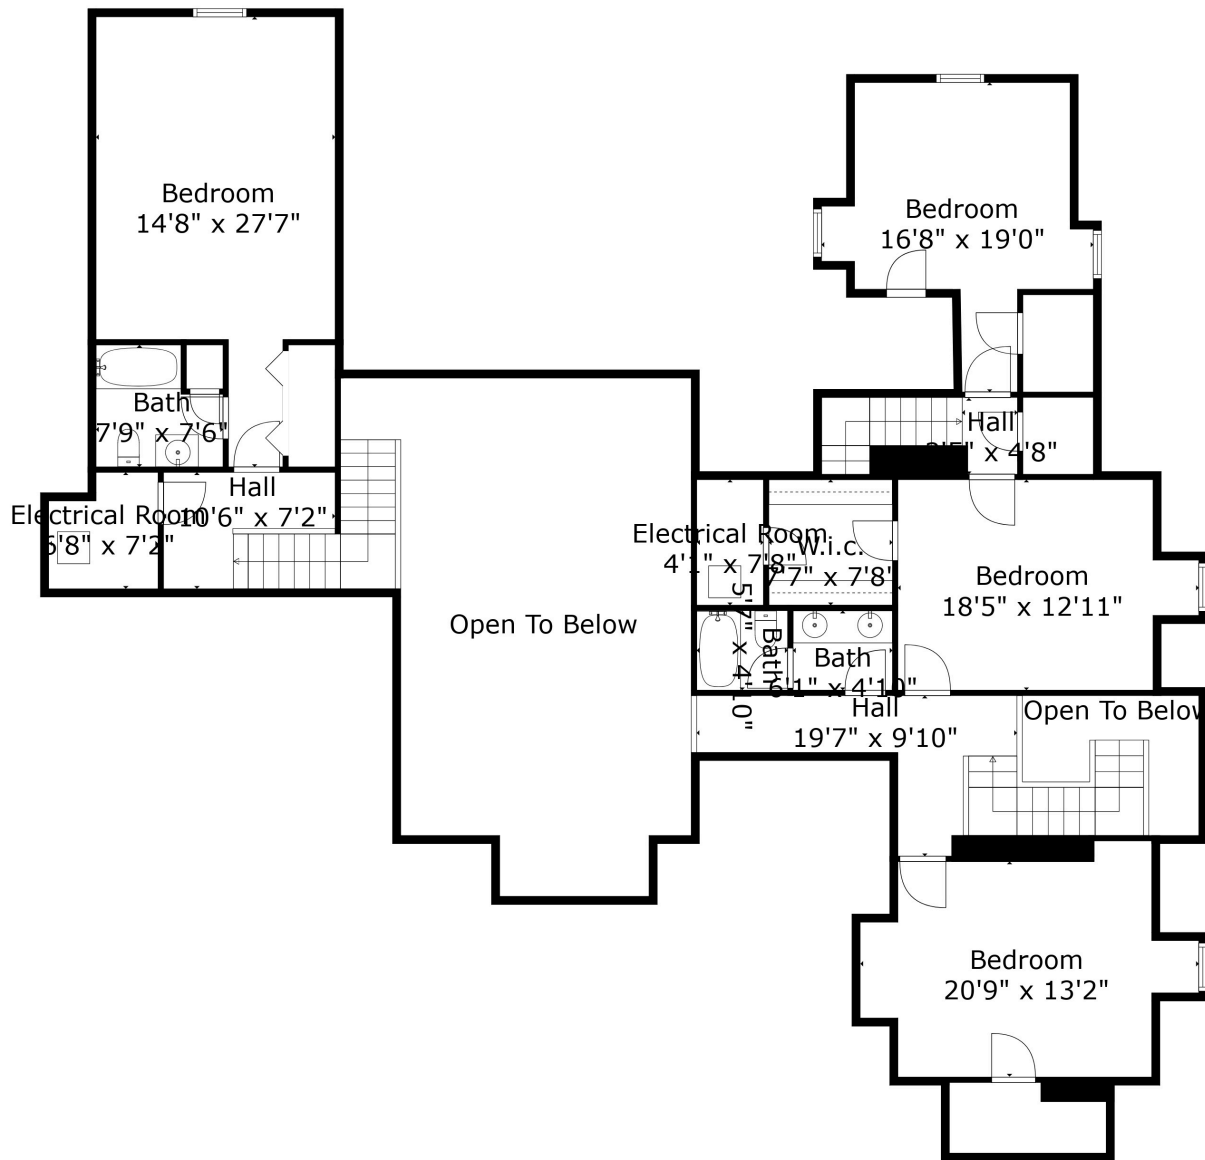

Floor 1

Floor 2

Floor 3

TOTAL: 5498 sq. ft

Below Ground: 968 sq. ft, FLOOR 2: 3273 sq. ft, FLOOR 3: 1257 sq. ft

TOTAL: 5498 sq. ft

Below Ground: 968 sq. ft, FLOOR 2: 3273 sq. ft, FLOOR 3: 1257 sq. ft

Measurements And Sqft Are Approximate And Not Guaranteed. Actual May Vary.

TOTAL: 5498 sq. ft

Below Ground: 968 sq. ft, FLOOR 2: 3273 sq. ft, FLOOR 3: 1257 sq. ft

Measurements And Sqft Are Approximate And Not Guaranteed. Actual May Vary.

TOTAL: 5498 sq. ft

Below Ground: 968 sq. ft, FLOOR 2: 3273 sq. ft, FLOOR 3: 1257 sq. ft