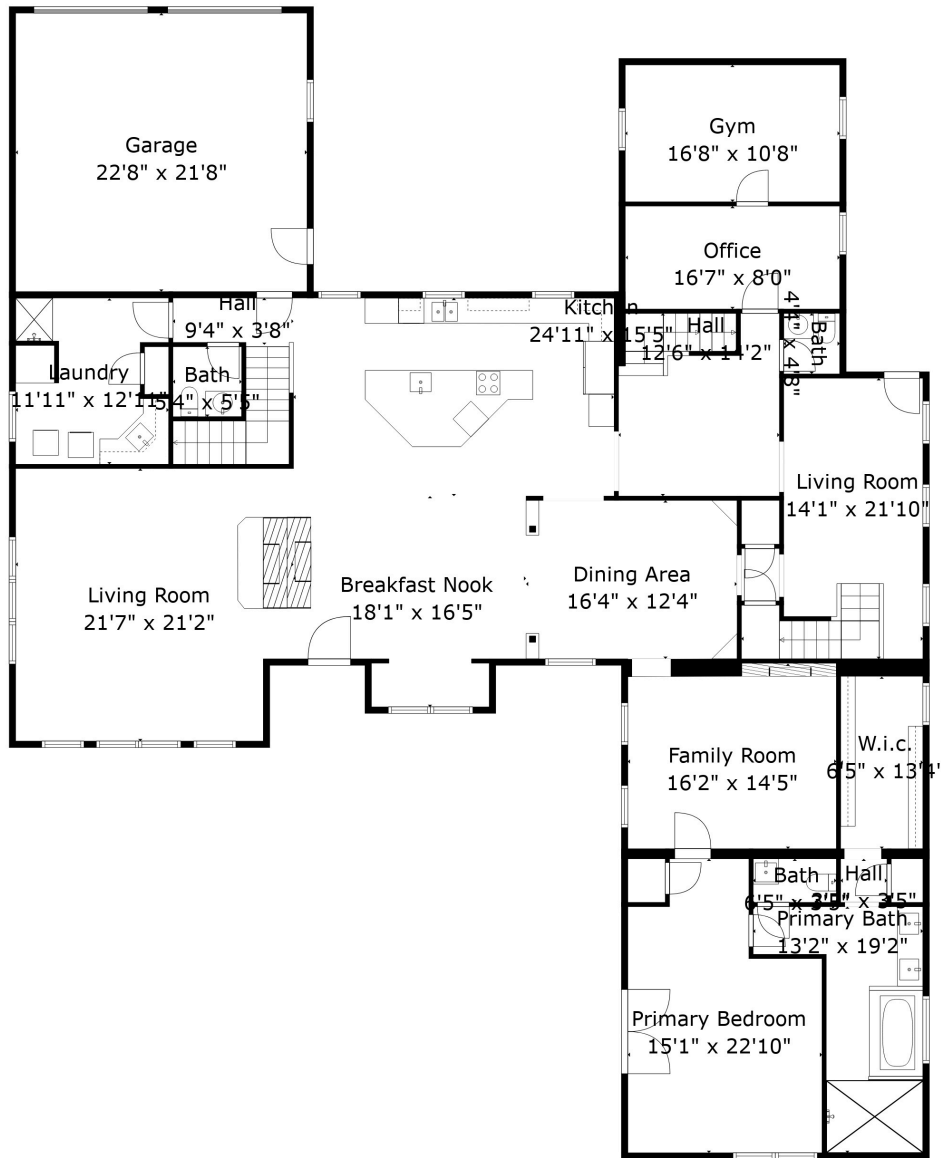

Floor 1

Floor 2

Floor 3

TOTAL: 5498 sq. ft

Below Ground: 968 sq. ft, FLOOR 2: 3273 sq. ft, FLOOR 3: 1257 sq. ft

TOTAL: 5498 sq. ft

Below Ground: 968 sq. ft, FLOOR 2: 3273 sq. ft, FLOOR 3: 1257 sq. ft

Measurements And Sqft Are Approximate And Not Guaranteed. Actual May Vary.

TOTAL: 5498 sq. ft

Below Ground: 968 sq. ft, FLOOR 2: 3273 sq. ft, FLOOR 3: 1257 sq. ft

Measurements And Sqft Are Approximate And Not Guaranteed. Actual May Vary.

TOTAL: 5498 sq. ft

Below Ground: 968 sq. ft, FLOOR 2: 3273 sq. ft, FLOOR 3: 1257 sq. ft