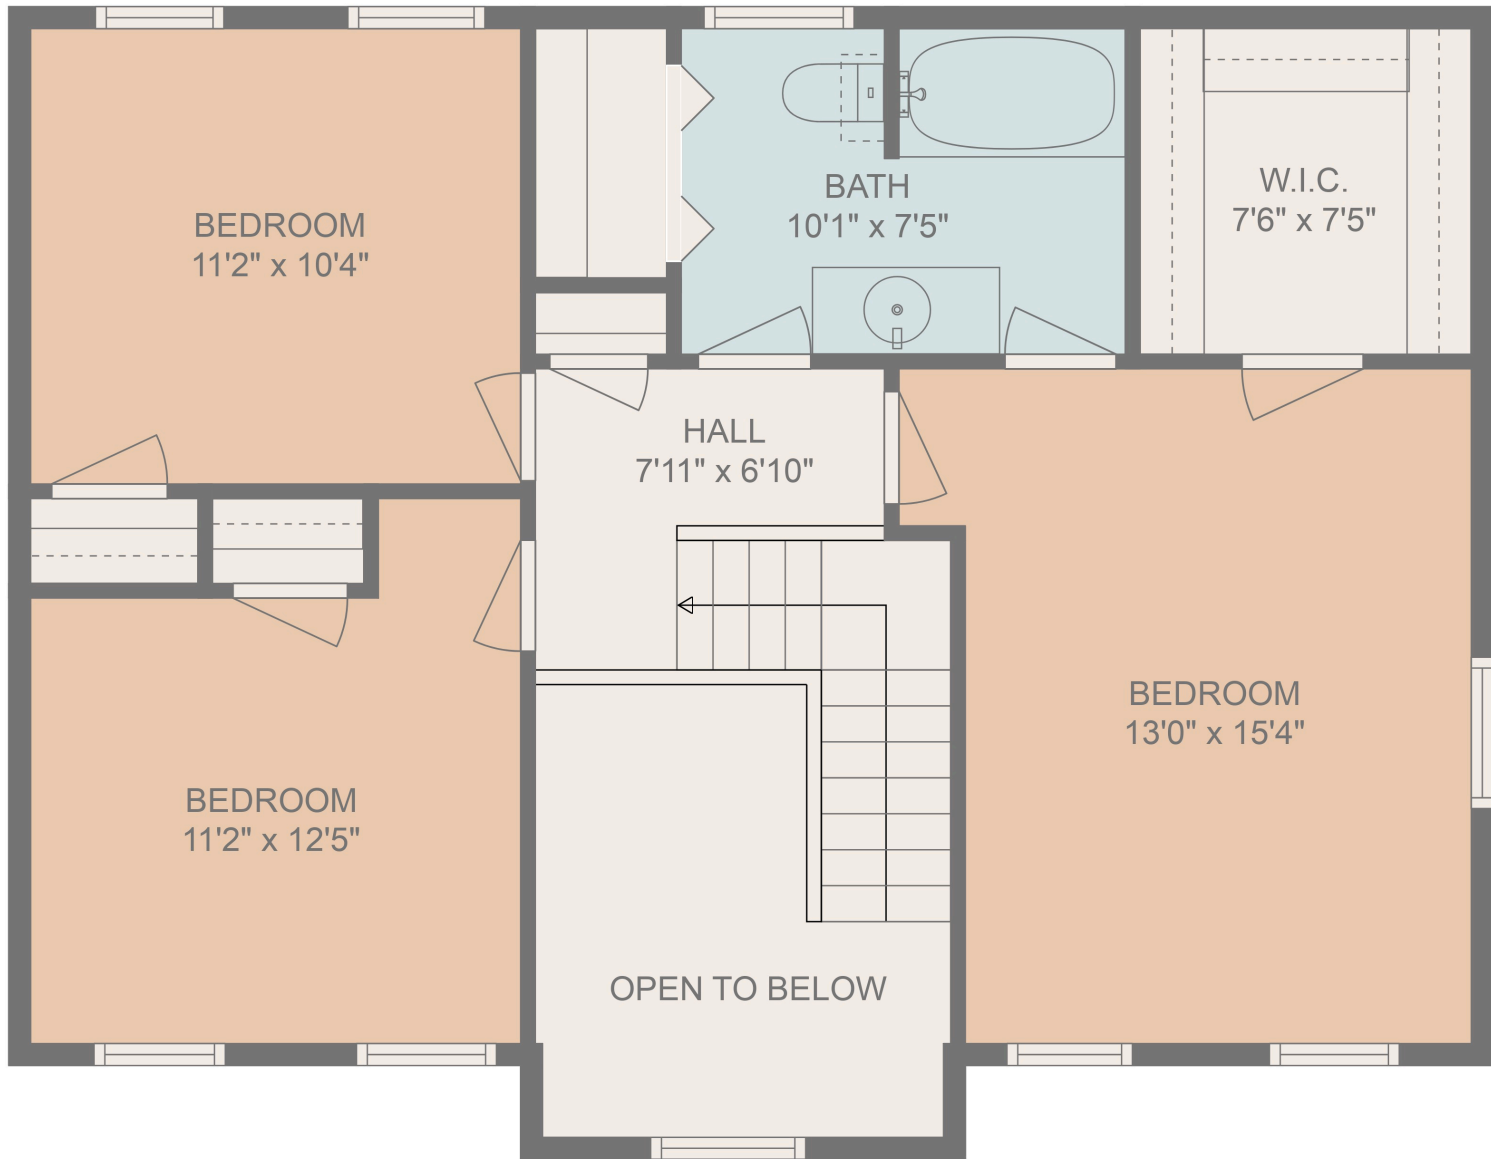

Total scanned area: 4045 sq. ft

MEASUREMENTS ARE CALCULATED BY CUBICASA TECHNOLOGY. DEEMED HIGHLY RELIABLE BUT NOT GUARANTEED.

Total scanned area: 4045 sq. ft

MEASUREMENTS ARE CALCULATED BY CUBICASA TECHNOLOGY. DEEMED HIGHLY RELIABLE BUT NOT GUARANTEED.

Total scanned area: 4045 sq. ft

MEASUREMENTS ARE CALCULATED BY CUBICASA TECHNOLOGY. DEEMED HIGHLY RELIABLE BUT NOT GUARANTEED.

GARAGE
19'4" x 23'10"

BASEMENT
32'9" x 25'3"

Total scanned area: 4045 sq. ft

MEASUREMENTS ARE CALCULATED BY CUBICASA TECHNOLOGY. DEEMED HIGHLY RELIABLE BUT NOT GUARANTEED.

GARAGE
22'5" x 26'6"

Total scanned area: 644 sq. ft

MEASUREMENTS ARE CALCULATED BY CUBICASA TECHNOLOGY. DEEMED HIGHLY RELIABLE BUT NOT GUARANTEED.