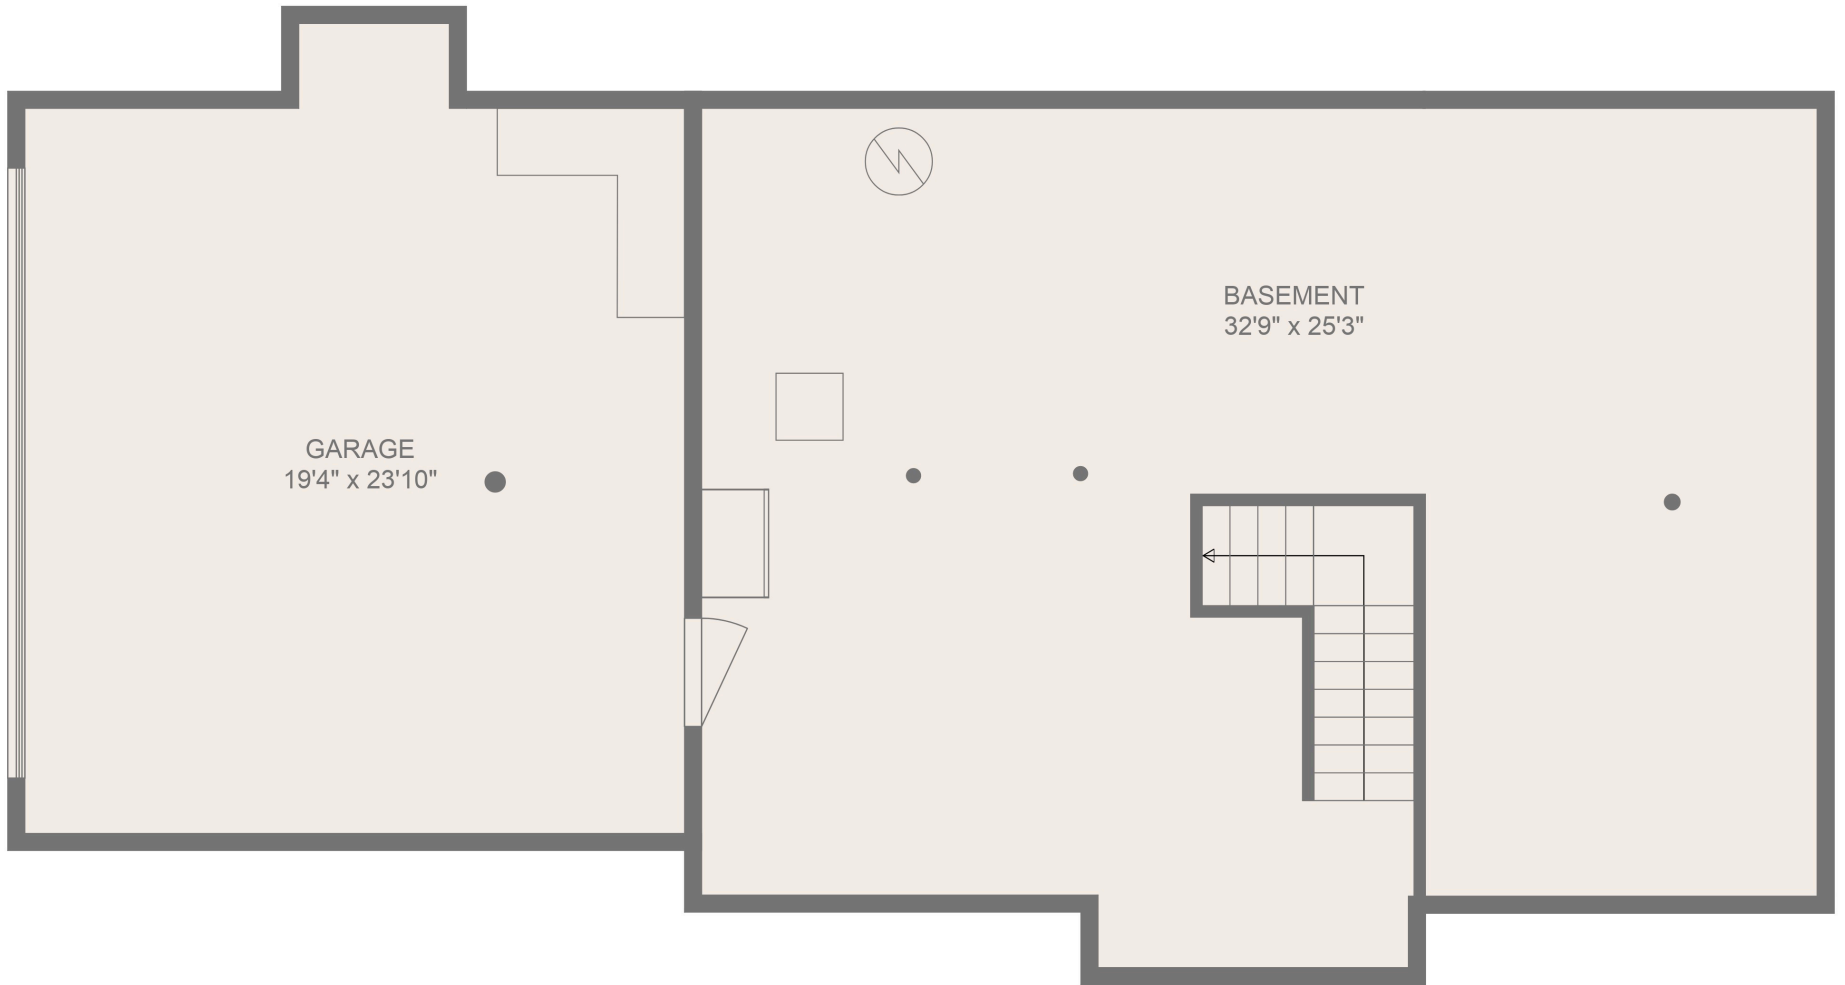

Total scanned area: 4045 sq. ft

MEASUREMENTS ARE CALCULATED BY CUBICASA TECHNOLOGY. DEEMED HIGHLY RELIABLE BUT NOT GUARANTEED.

Total scanned area: 4045 sq. ft

MEASUREMENTS ARE CALCULATED BY CUBICASA TECHNOLOGY. DEEMED HIGHLY RELIABLE BUT NOT GUARANTEED.

Total scanned area: 4045 sq. ft

MEASUREMENTS ARE CALCULATED BY CUBICASA TECHNOLOGY. DEEMED HIGHLY RELIABLE BUT NOT GUARANTEED.

GARAGE
19'4" x 23'10"

BASEMENT
32'9" x 25'3"

Total scanned area: 4045 sq. ft

MEASUREMENTS ARE CALCULATED BY CUBICASA TECHNOLOGY. DEEMED HIGHLY RELIABLE BUT NOT GUARANTEED.

GARAGE
22'5" x 26'6"

Total scanned area: 644 sq. ft

MEASUREMENTS ARE CALCULATED BY CUBICASA TECHNOLOGY. DEEMED HIGHLY RELIABLE BUT NOT GUARANTEED.