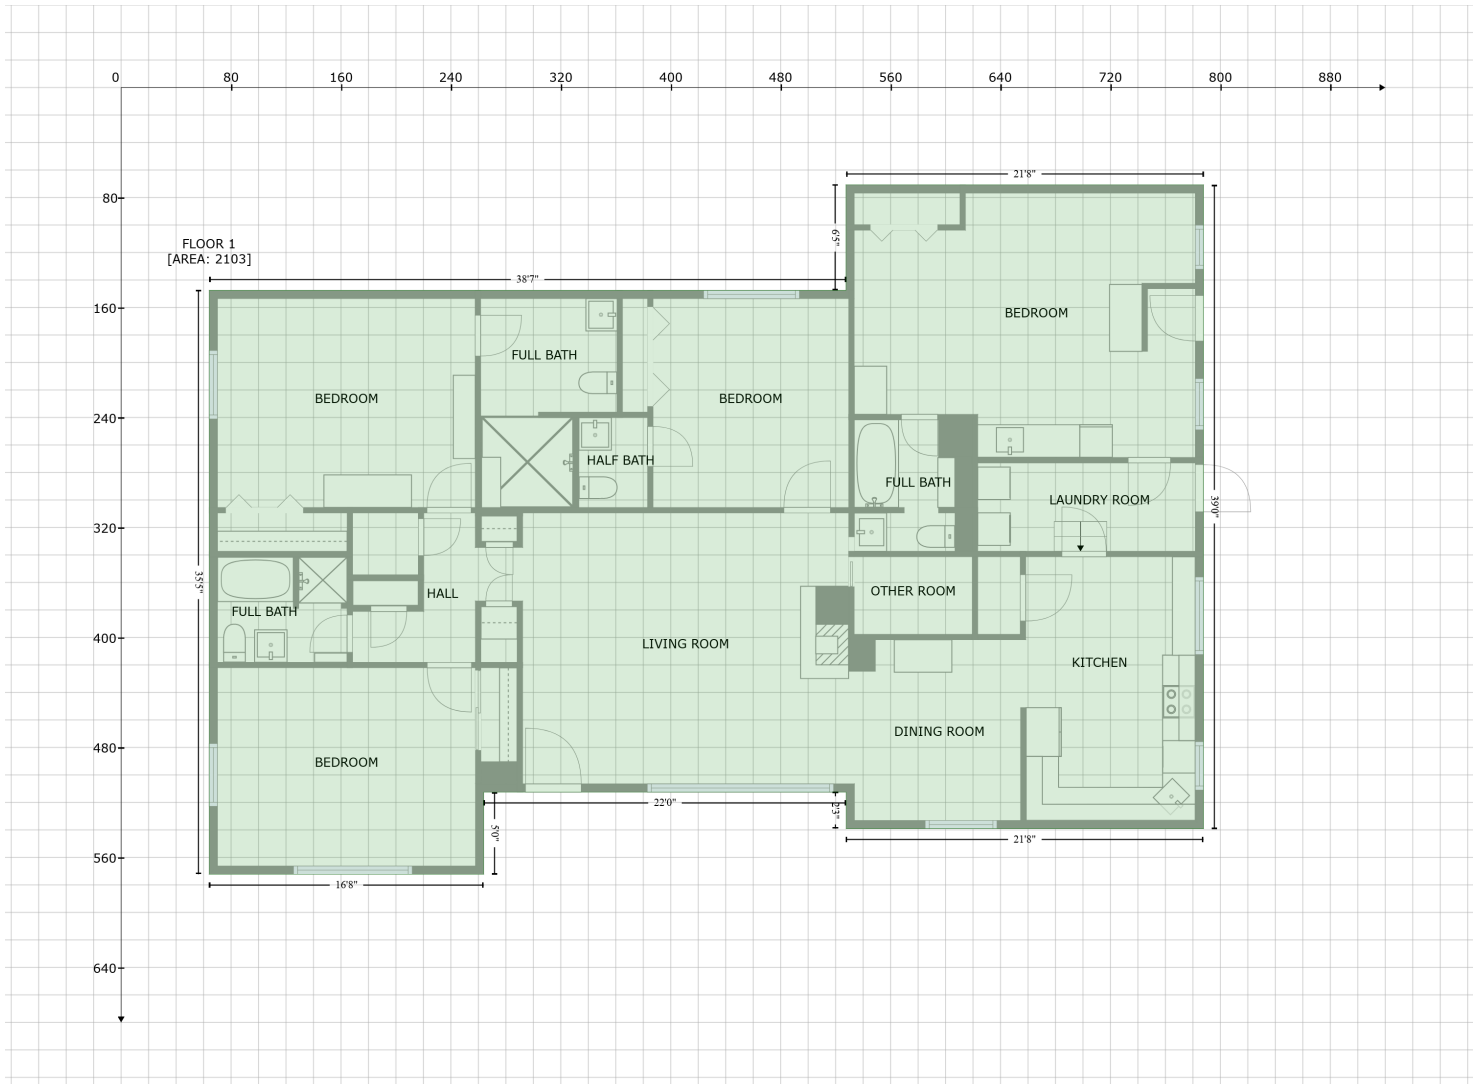

16021 Gulf Boulevard, Redington Beach, Pinellas County, Florida, United States, 33708

Gross Living Area: 2103 sq. ft

Space	Area (sq. ft)	Calculation <small>Coordinate Polygon Area Algorithm using inches</small>
FLOOR 1 (Living area)	2103	$ \begin{aligned} & -((787.7 + 787.7) * (70.8 - 539.1) + (787.7 + 527.7) * (539.1 - 539.1) + (527.7 + 527.7) * (539.1 - \\ & 512.5) + (527.7 + 263.9) * (512.5 - 512.5) + (263.9 + 263.9) * (512.5 - 572.3) + (263.9 + 64.1) * \\ & (572.3 - 572.3) + (64.1 + 64.1) * (572.3 - 147.5) + (64.1 + 527.5) * (147.5 - 147.5) + (527.5 + \\ & 527.5) * (147.5 - 70.8) + (527.5 + 787.7) * (70.8 - 70.8)) * 0.5 * 0.00694 \end{aligned} $