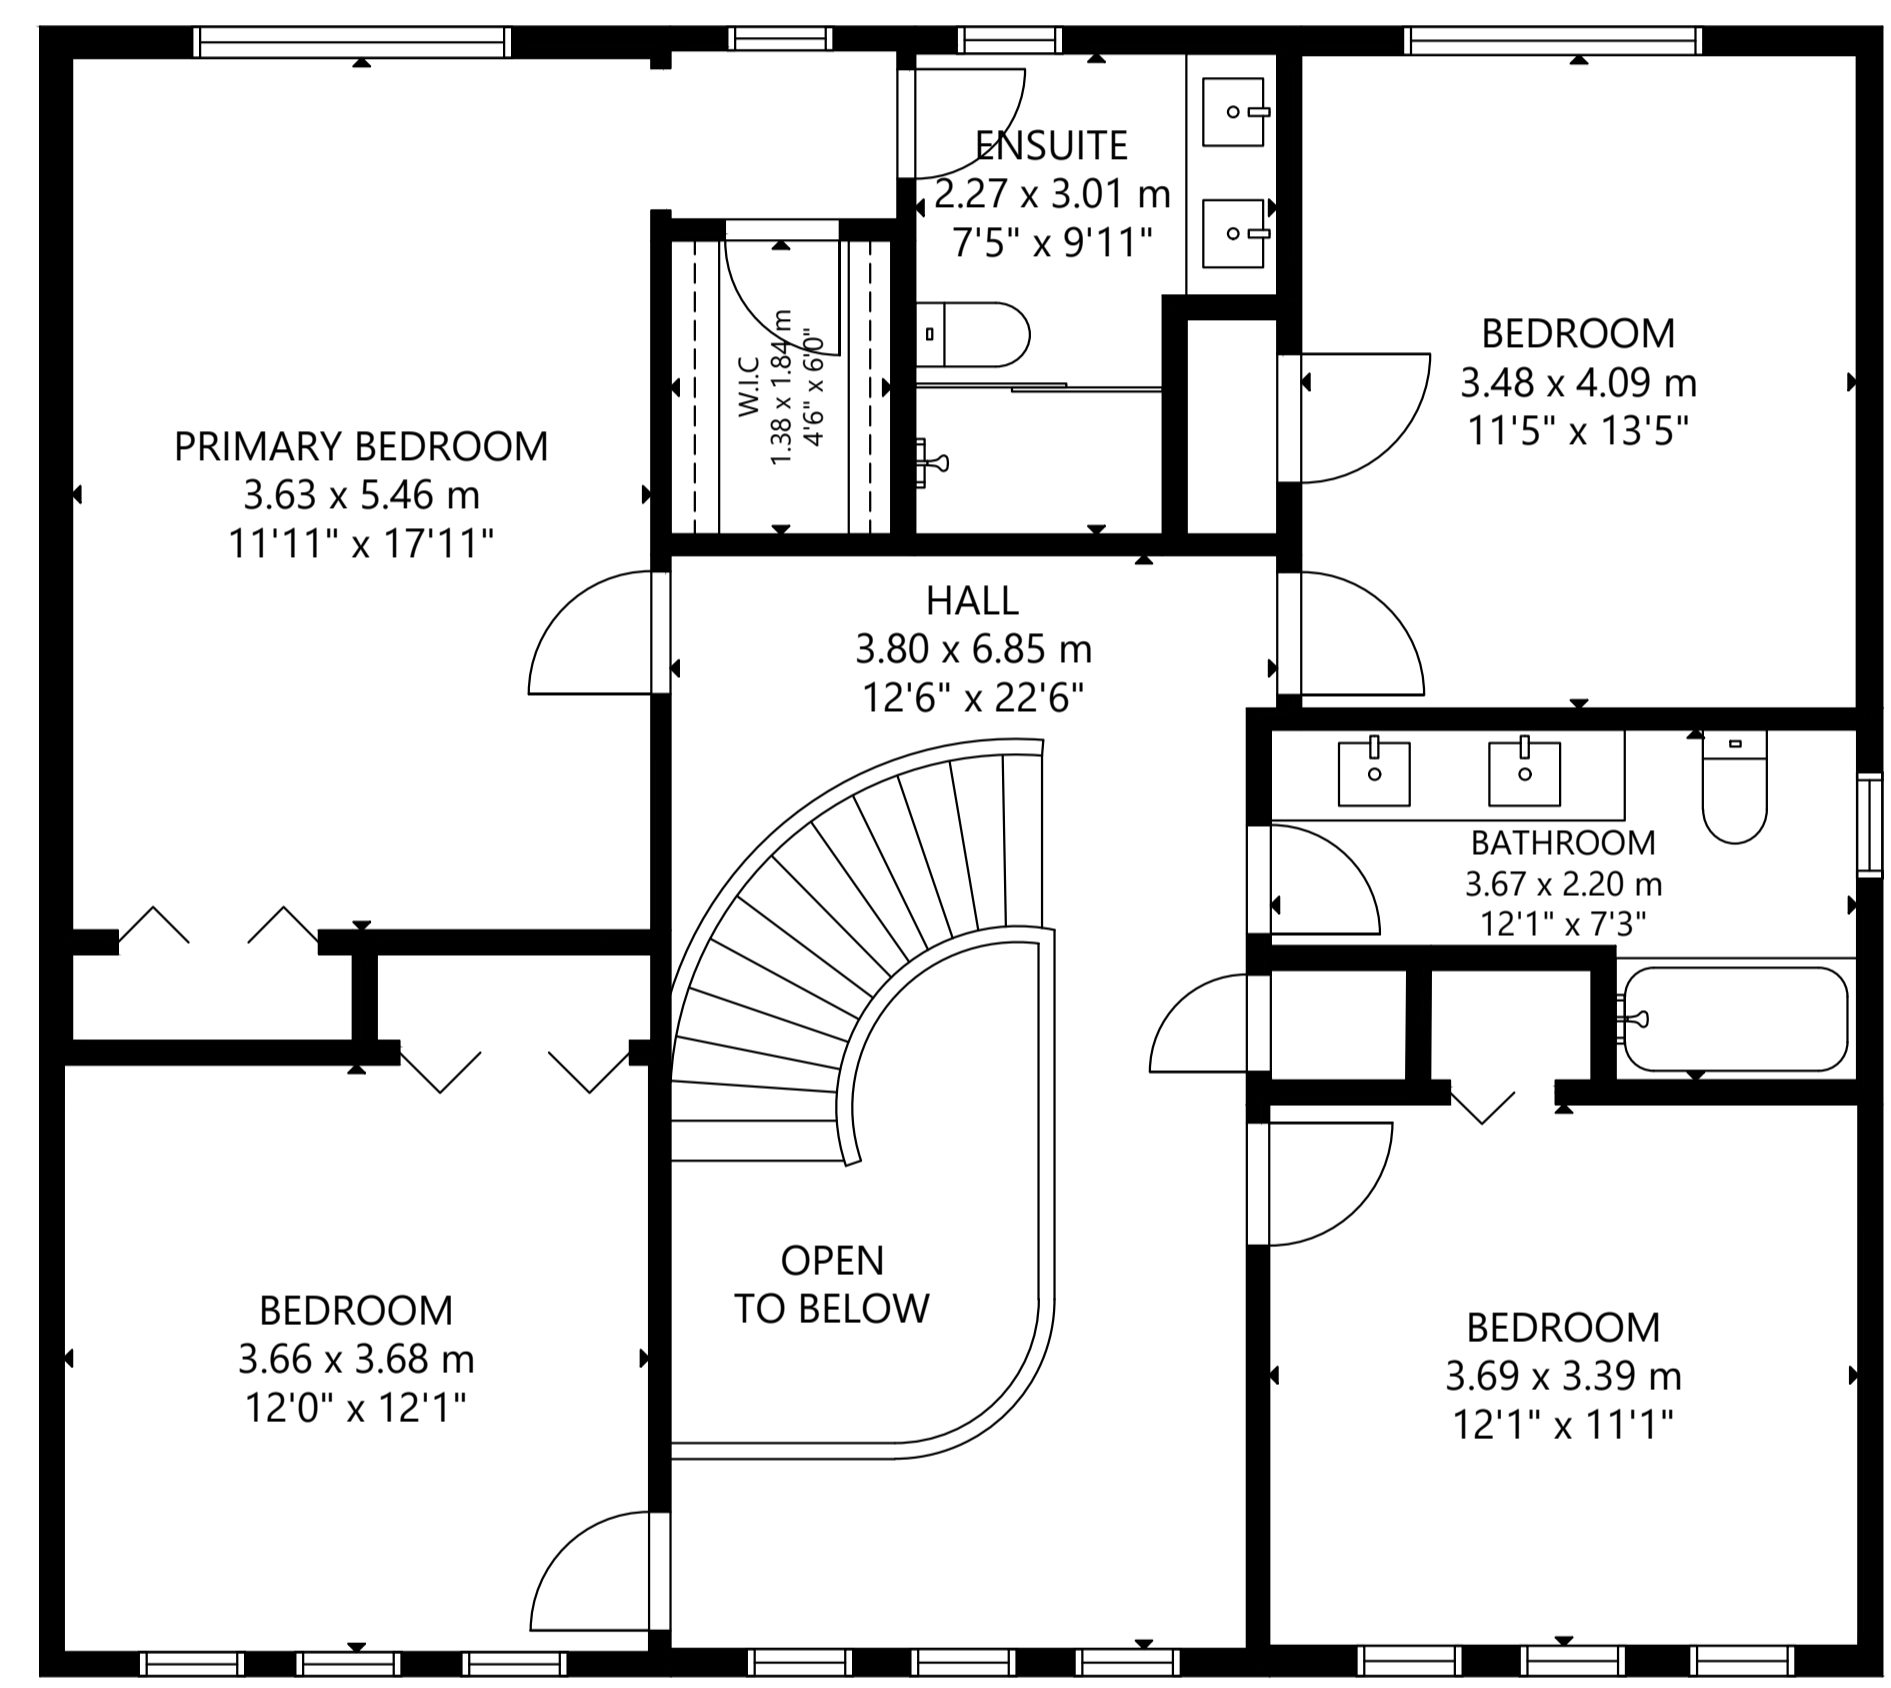

67 Franklin Avenue

GROSS INTERNAL AREA
 MAIN FLOOR: 1,397 sq ft/ 130 m², SECOND FLOOR: 1,146 sq ft/ 107 m²
 LOWER LEVEL: 1,480 sq ft/ 137 m²
 GARAGE: 317 sq ft/ 29 m²
 TOTAL: 4,023 sq ft/ 374 m²
 SIZE AND DIMENSIONS ARE APPROXIMATE, ACTUAL MAY VARY.