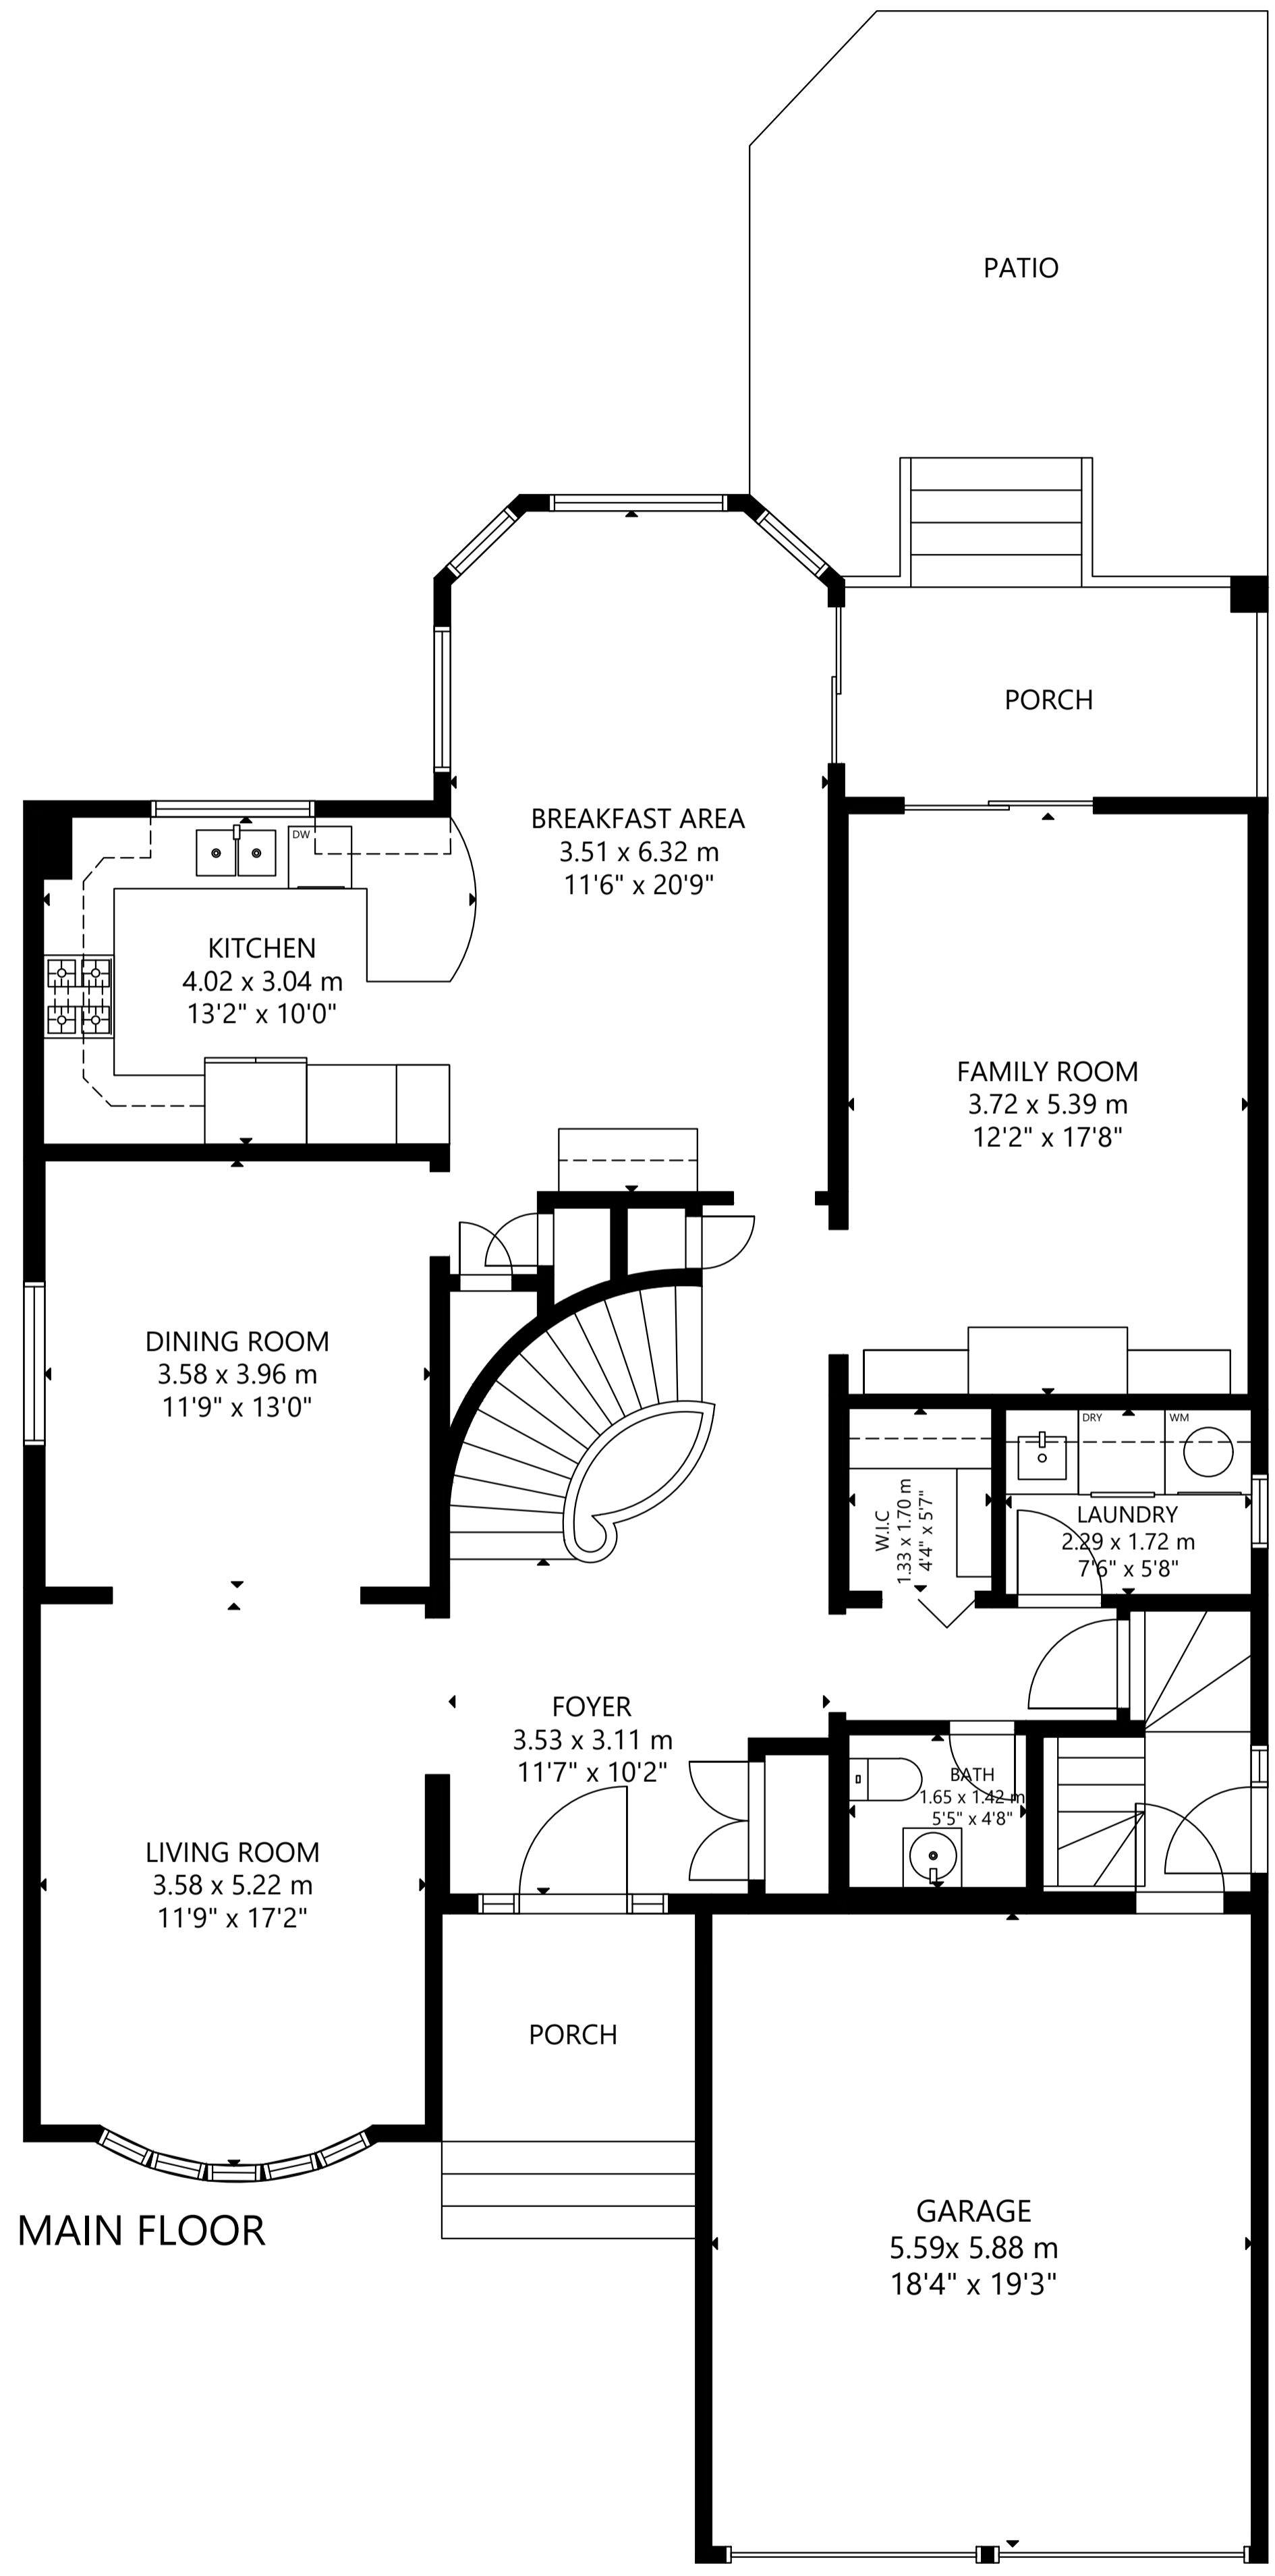

67 Franklin Avenue

GROSS INTERNAL AREA
 MAIN FLOOR: 1,397 sq ft/ 130 m², SECOND FLOOR: 1,146 sq ft/ 107 m²
 LOWER LEVEL: 1,480 sq ft/ 137 m²
 GARAGE: 317 sq ft/ 29 m²
 TOTAL: 4,023 sq ft/ 374 m²
 SIZE AND DIMENSIONS ARE APPROXIMATE, ACTUAL MAY VARY.