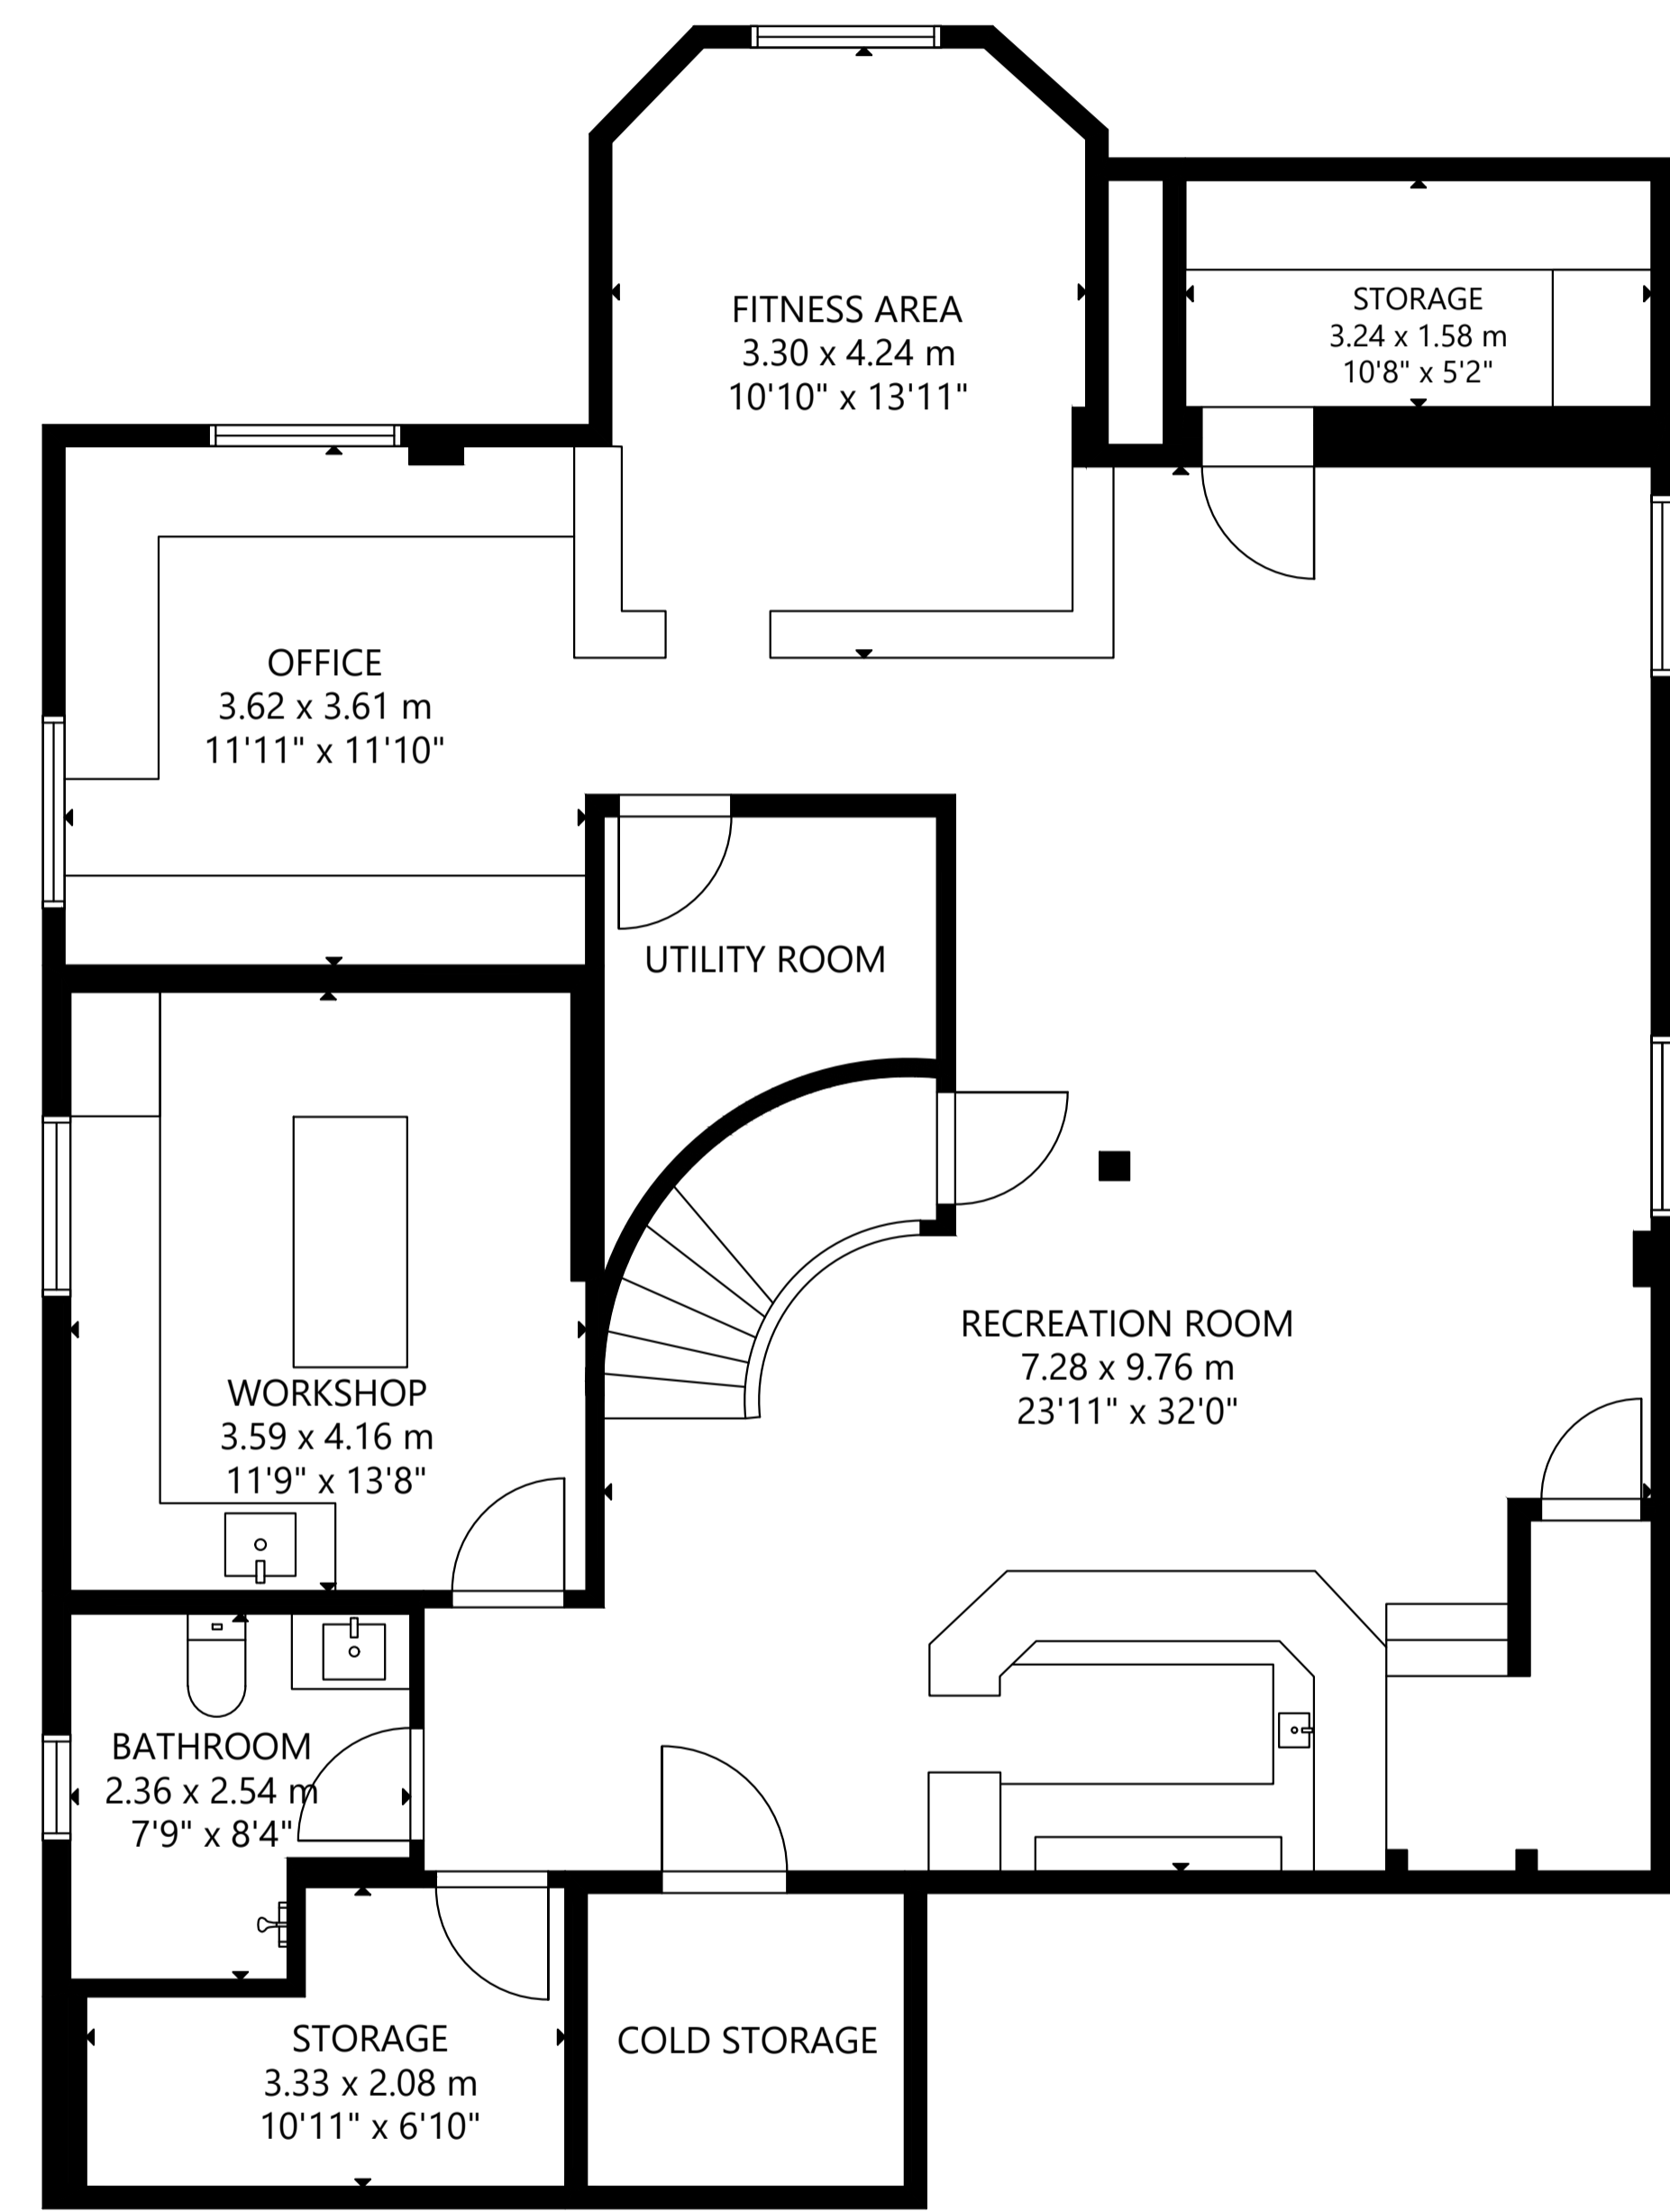

67 Franklin Avenue

GROSS INTERNAL AREA
 MAIN FLOOR: 1,397 sq ft/ 130 m², SECOND FLOOR: 1,146 sq ft/ 107 m²
 LOWER LEVEL: 1,480 sq ft/ 137 m²
 GARAGE: 317 sq ft/ 29 m²
 TOTAL: 4,023 sq ft/ 374 m²
 SIZE AND DIMENSIONS ARE APPROXIMATE, ACTUAL MAY VARY.