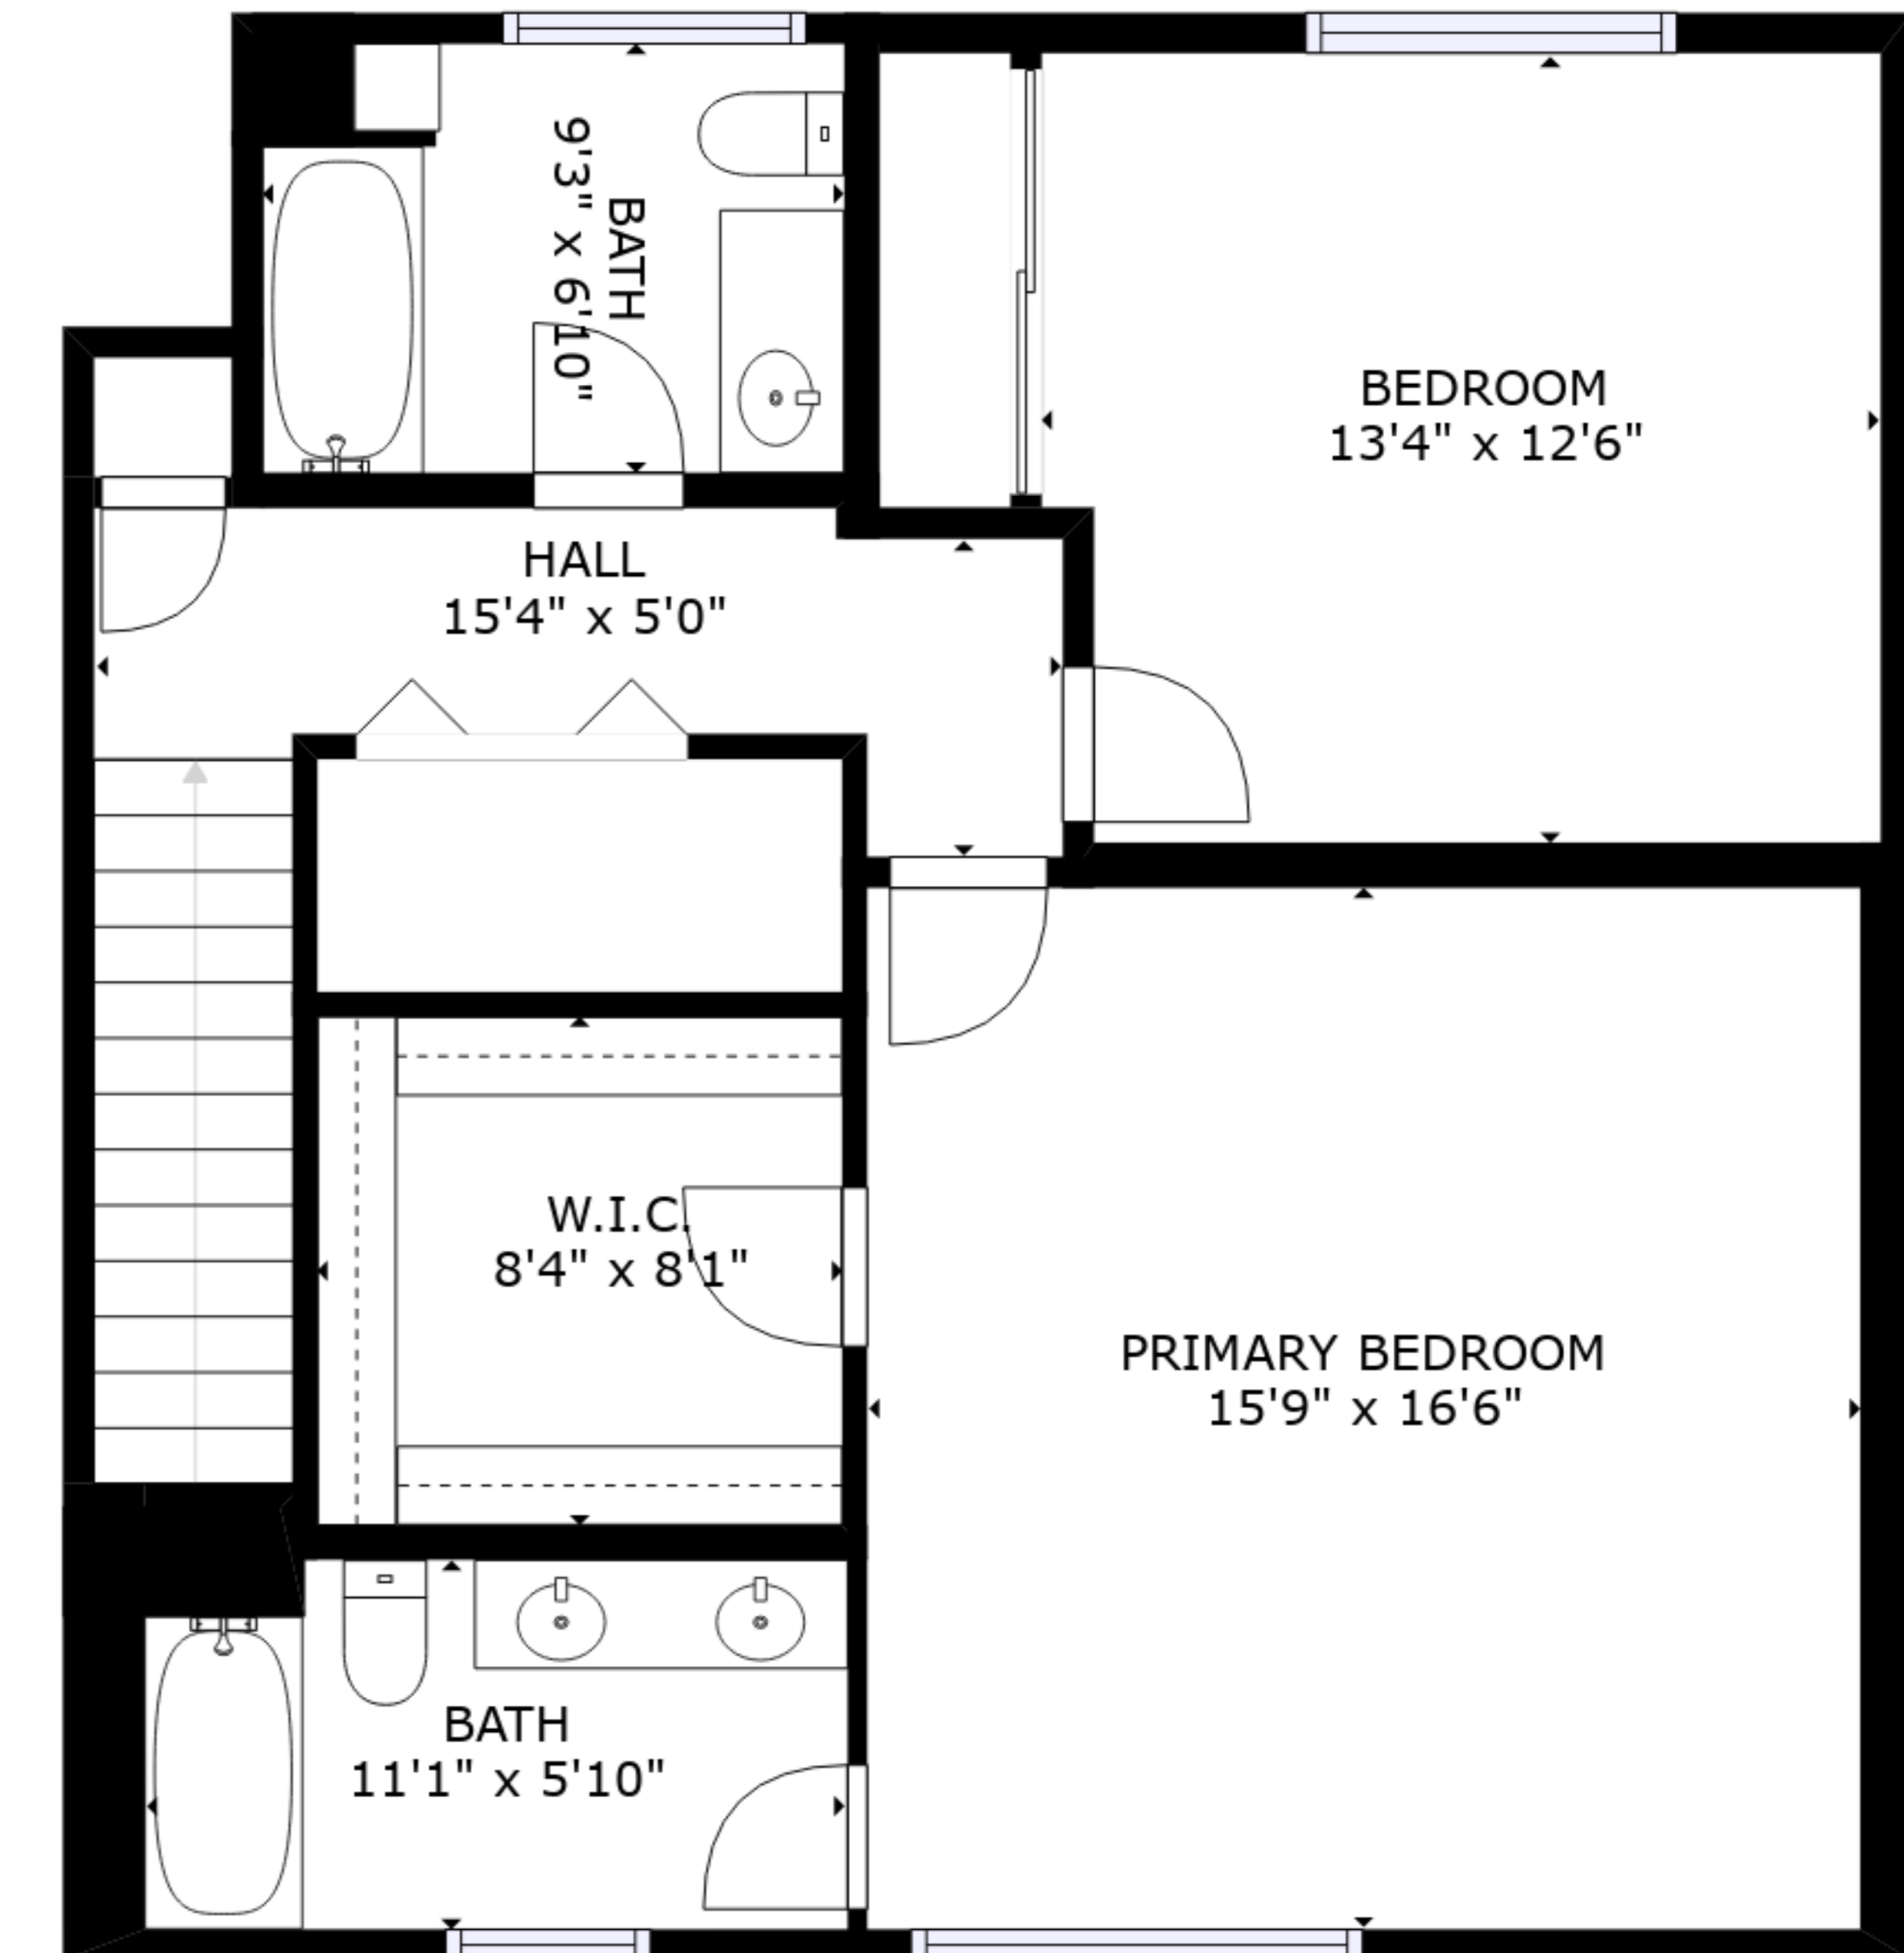

FLOOR 1

FLOOR 2

FLOOR 3

GROSS INTERNAL AREA  
 FLOOR 1: 260 sq. ft, FLOOR 2: 717 sq. ft  
 FLOOR 3: 825 sq. ft, EXCLUDED AREAS:  
 PORCH: 258 sq. ft  
 TOTAL: 1803 sq. ft

SIZES AND DIMENSIONS ARE APPROXIMATE, ACTUAL MAY VARY.