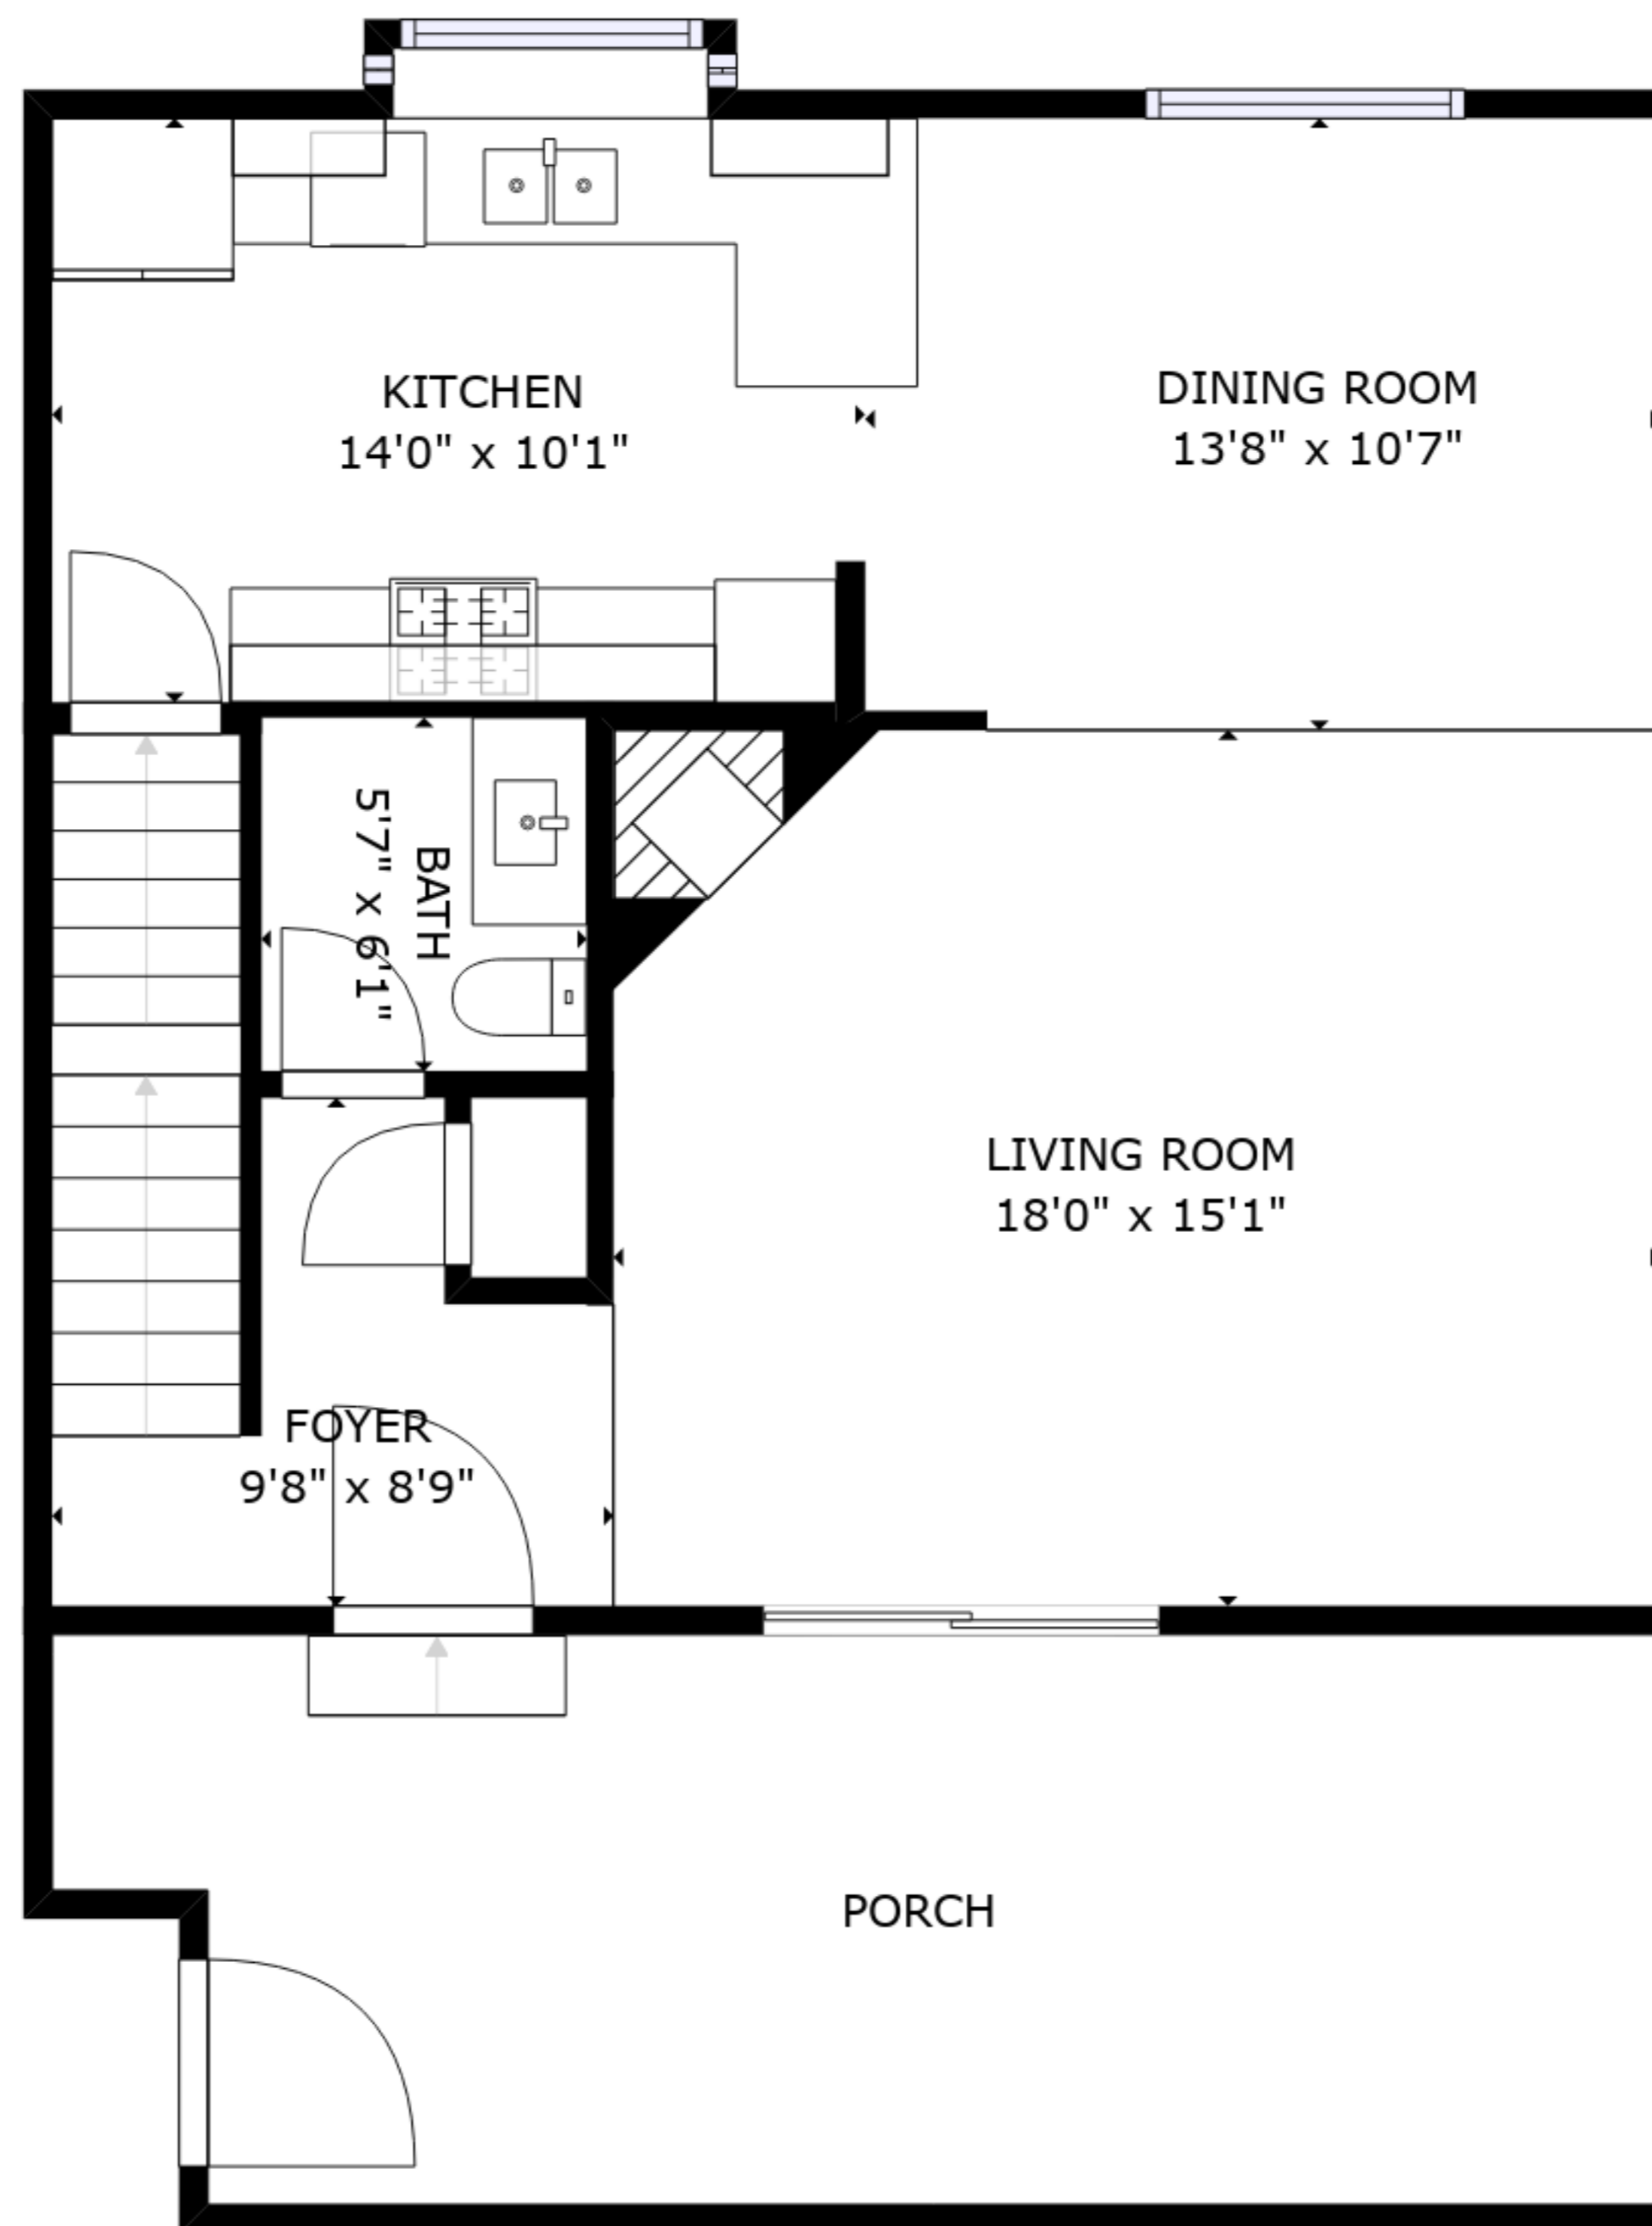

FLOOR 1

FLOOR 2

FLOOR 3

GROSS INTERNAL AREA  
 FLOOR 1: 260 sq. ft, FLOOR 2: 717 sq. ft  
 FLOOR 3: 825 sq. ft, EXCLUDED AREAS:  
 PORCH: 258 sq. ft  
 TOTAL: 1803 sq. ft

SIZES AND DIMENSIONS ARE APPROXIMATE, ACTUAL MAY VARY.