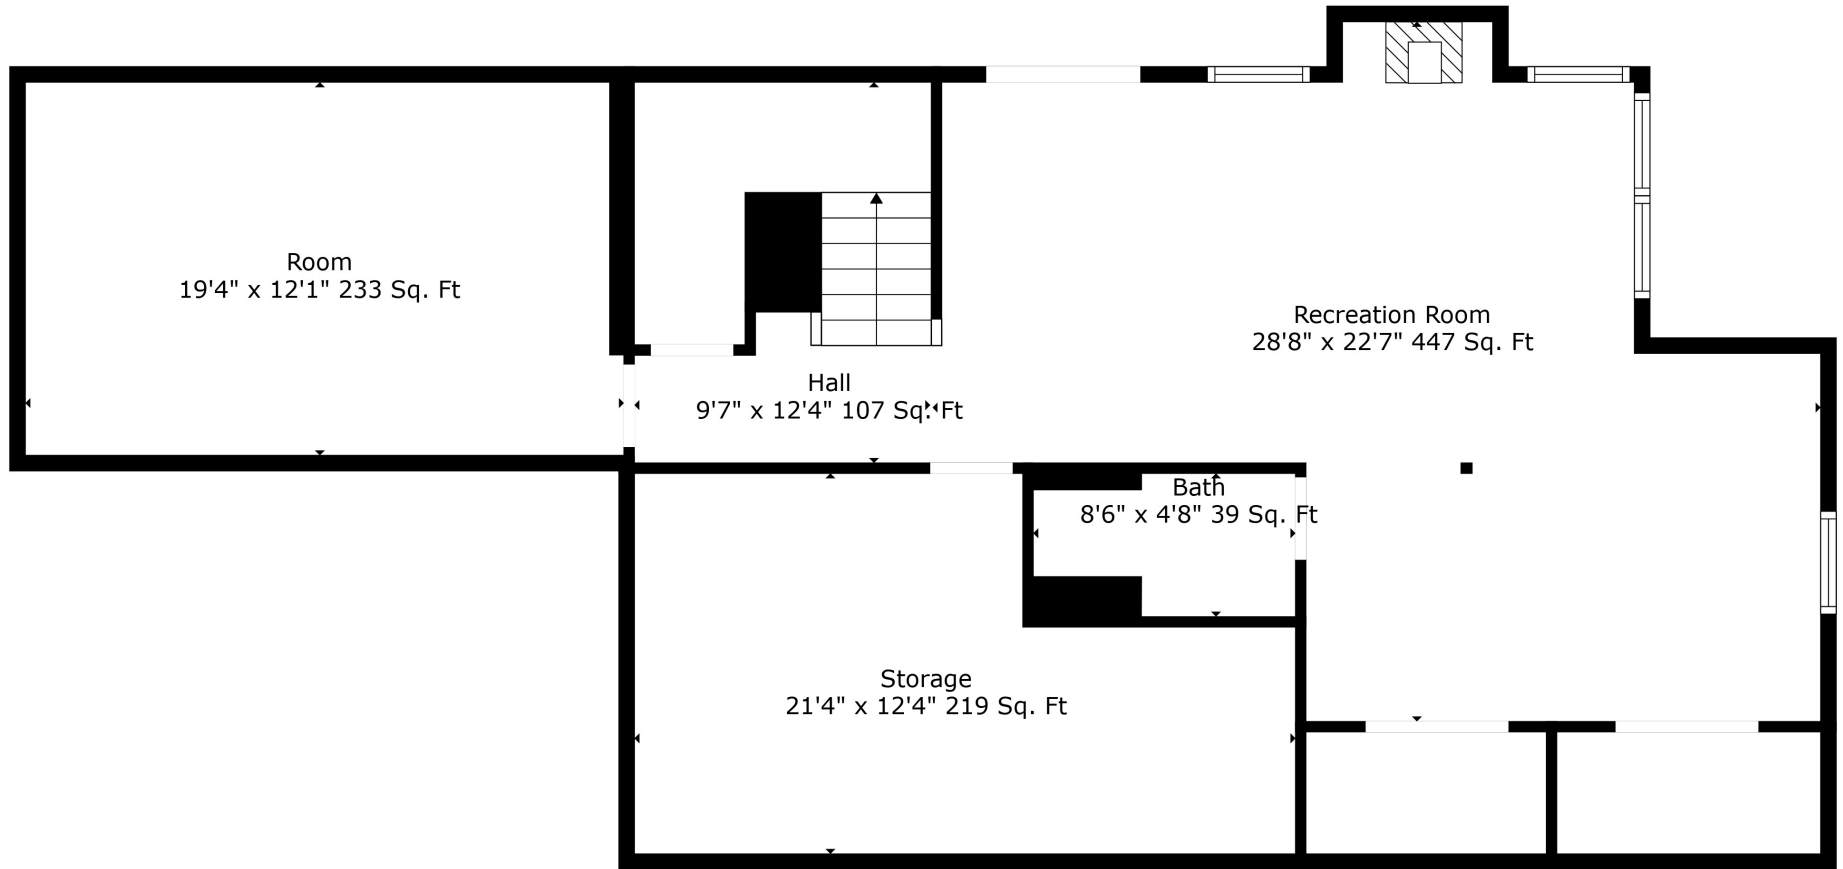

Total scanned area: 3229 sq. ft

Measurements Are Calculated By Cubicasa Technology. Deemed Highly Reliable But Not Guaranteed.

Total scanned area: 3229 sq. ft

Measurements Are Calculated By Cubicasa Technology. Deemed Highly Reliable But Not Guaranteed.