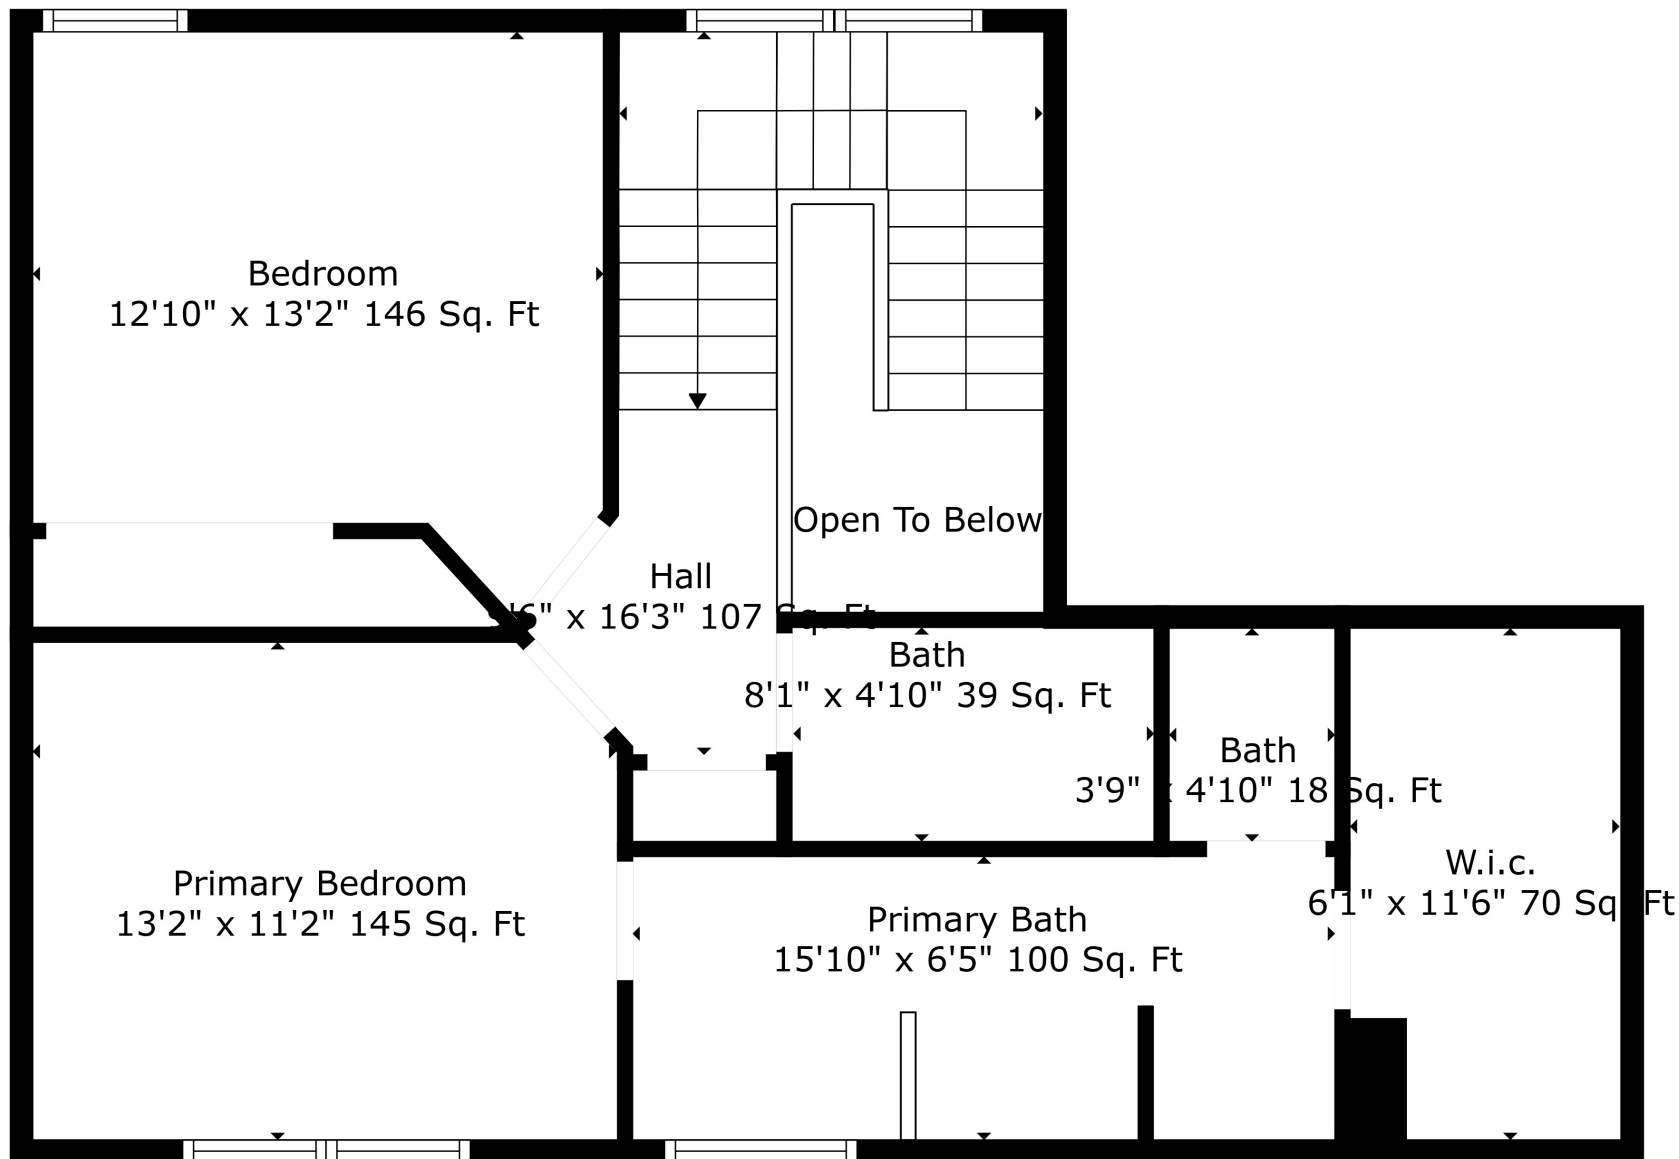

Total scanned area: 3229 sq. ft

Measurements Are Calculated By Cubicasa Technology. Deemed Highly Reliable But Not Guaranteed.

Total scanned area: 3229 sq. ft

Measurements Are Calculated By Cubicasa Technology. Deemed Highly Reliable But Not Guaranteed.