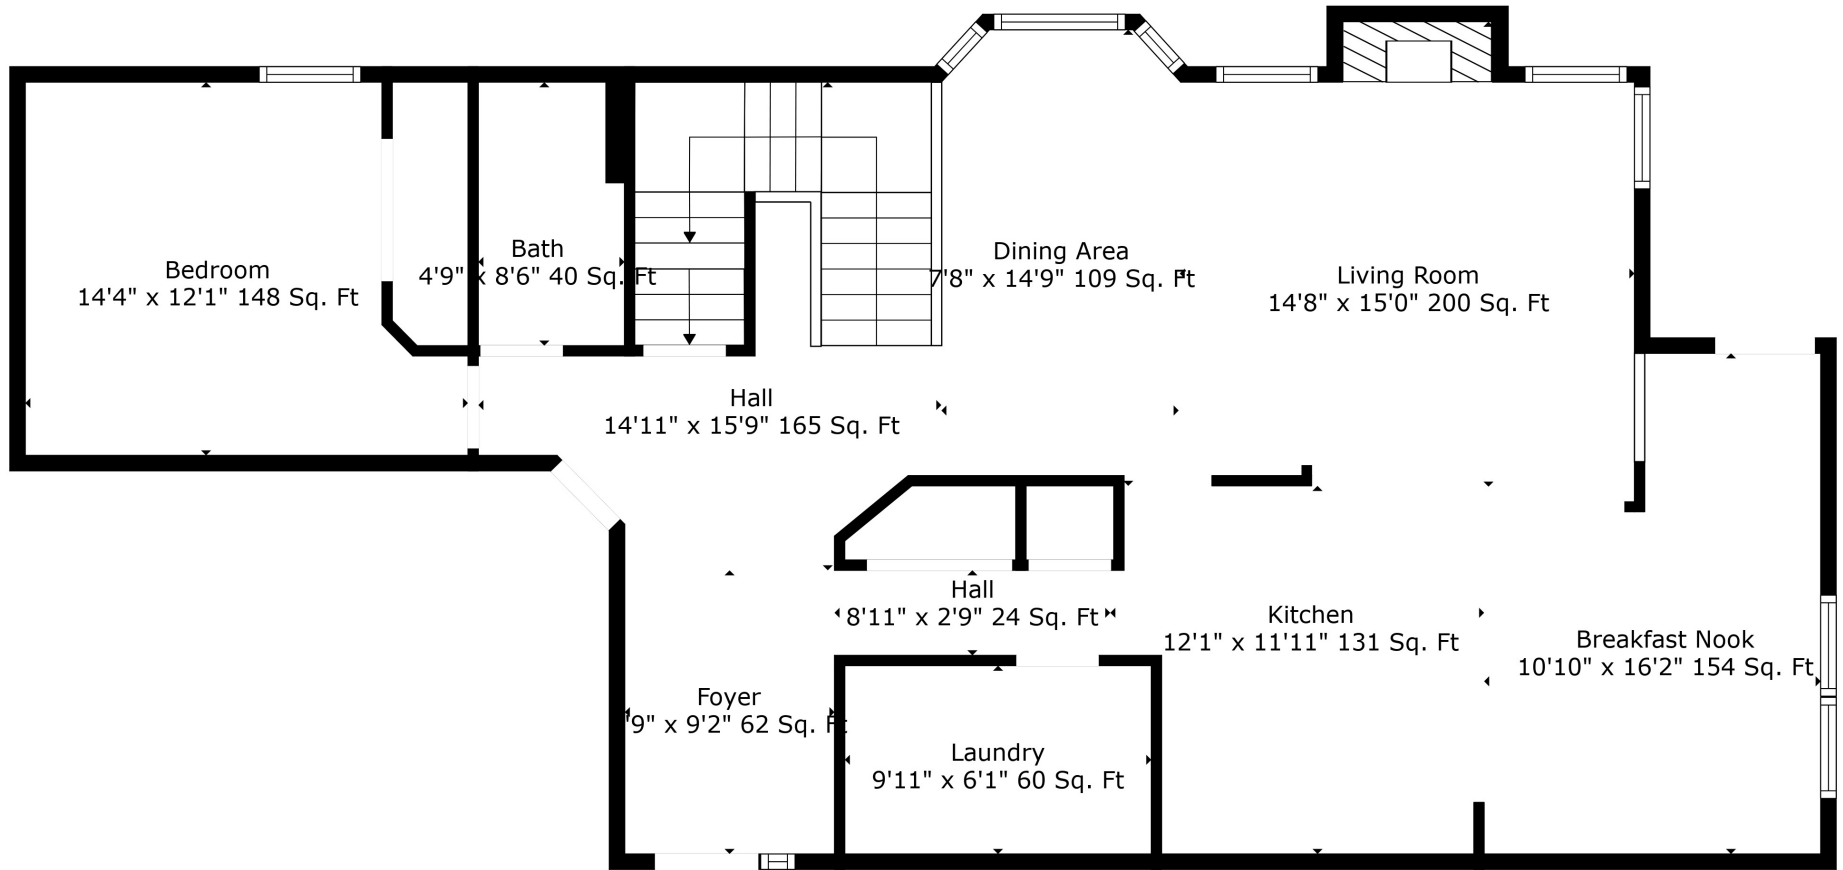

Total scanned area: 3229 sq. ft

Measurements Are Calculated By Cubicasa Technology. Deemed Highly Reliable But Not Guaranteed.

Total scanned area: 3229 sq. ft

Measurements Are Calculated By Cubicasa Technology. Deemed Highly Reliable But Not Guaranteed.