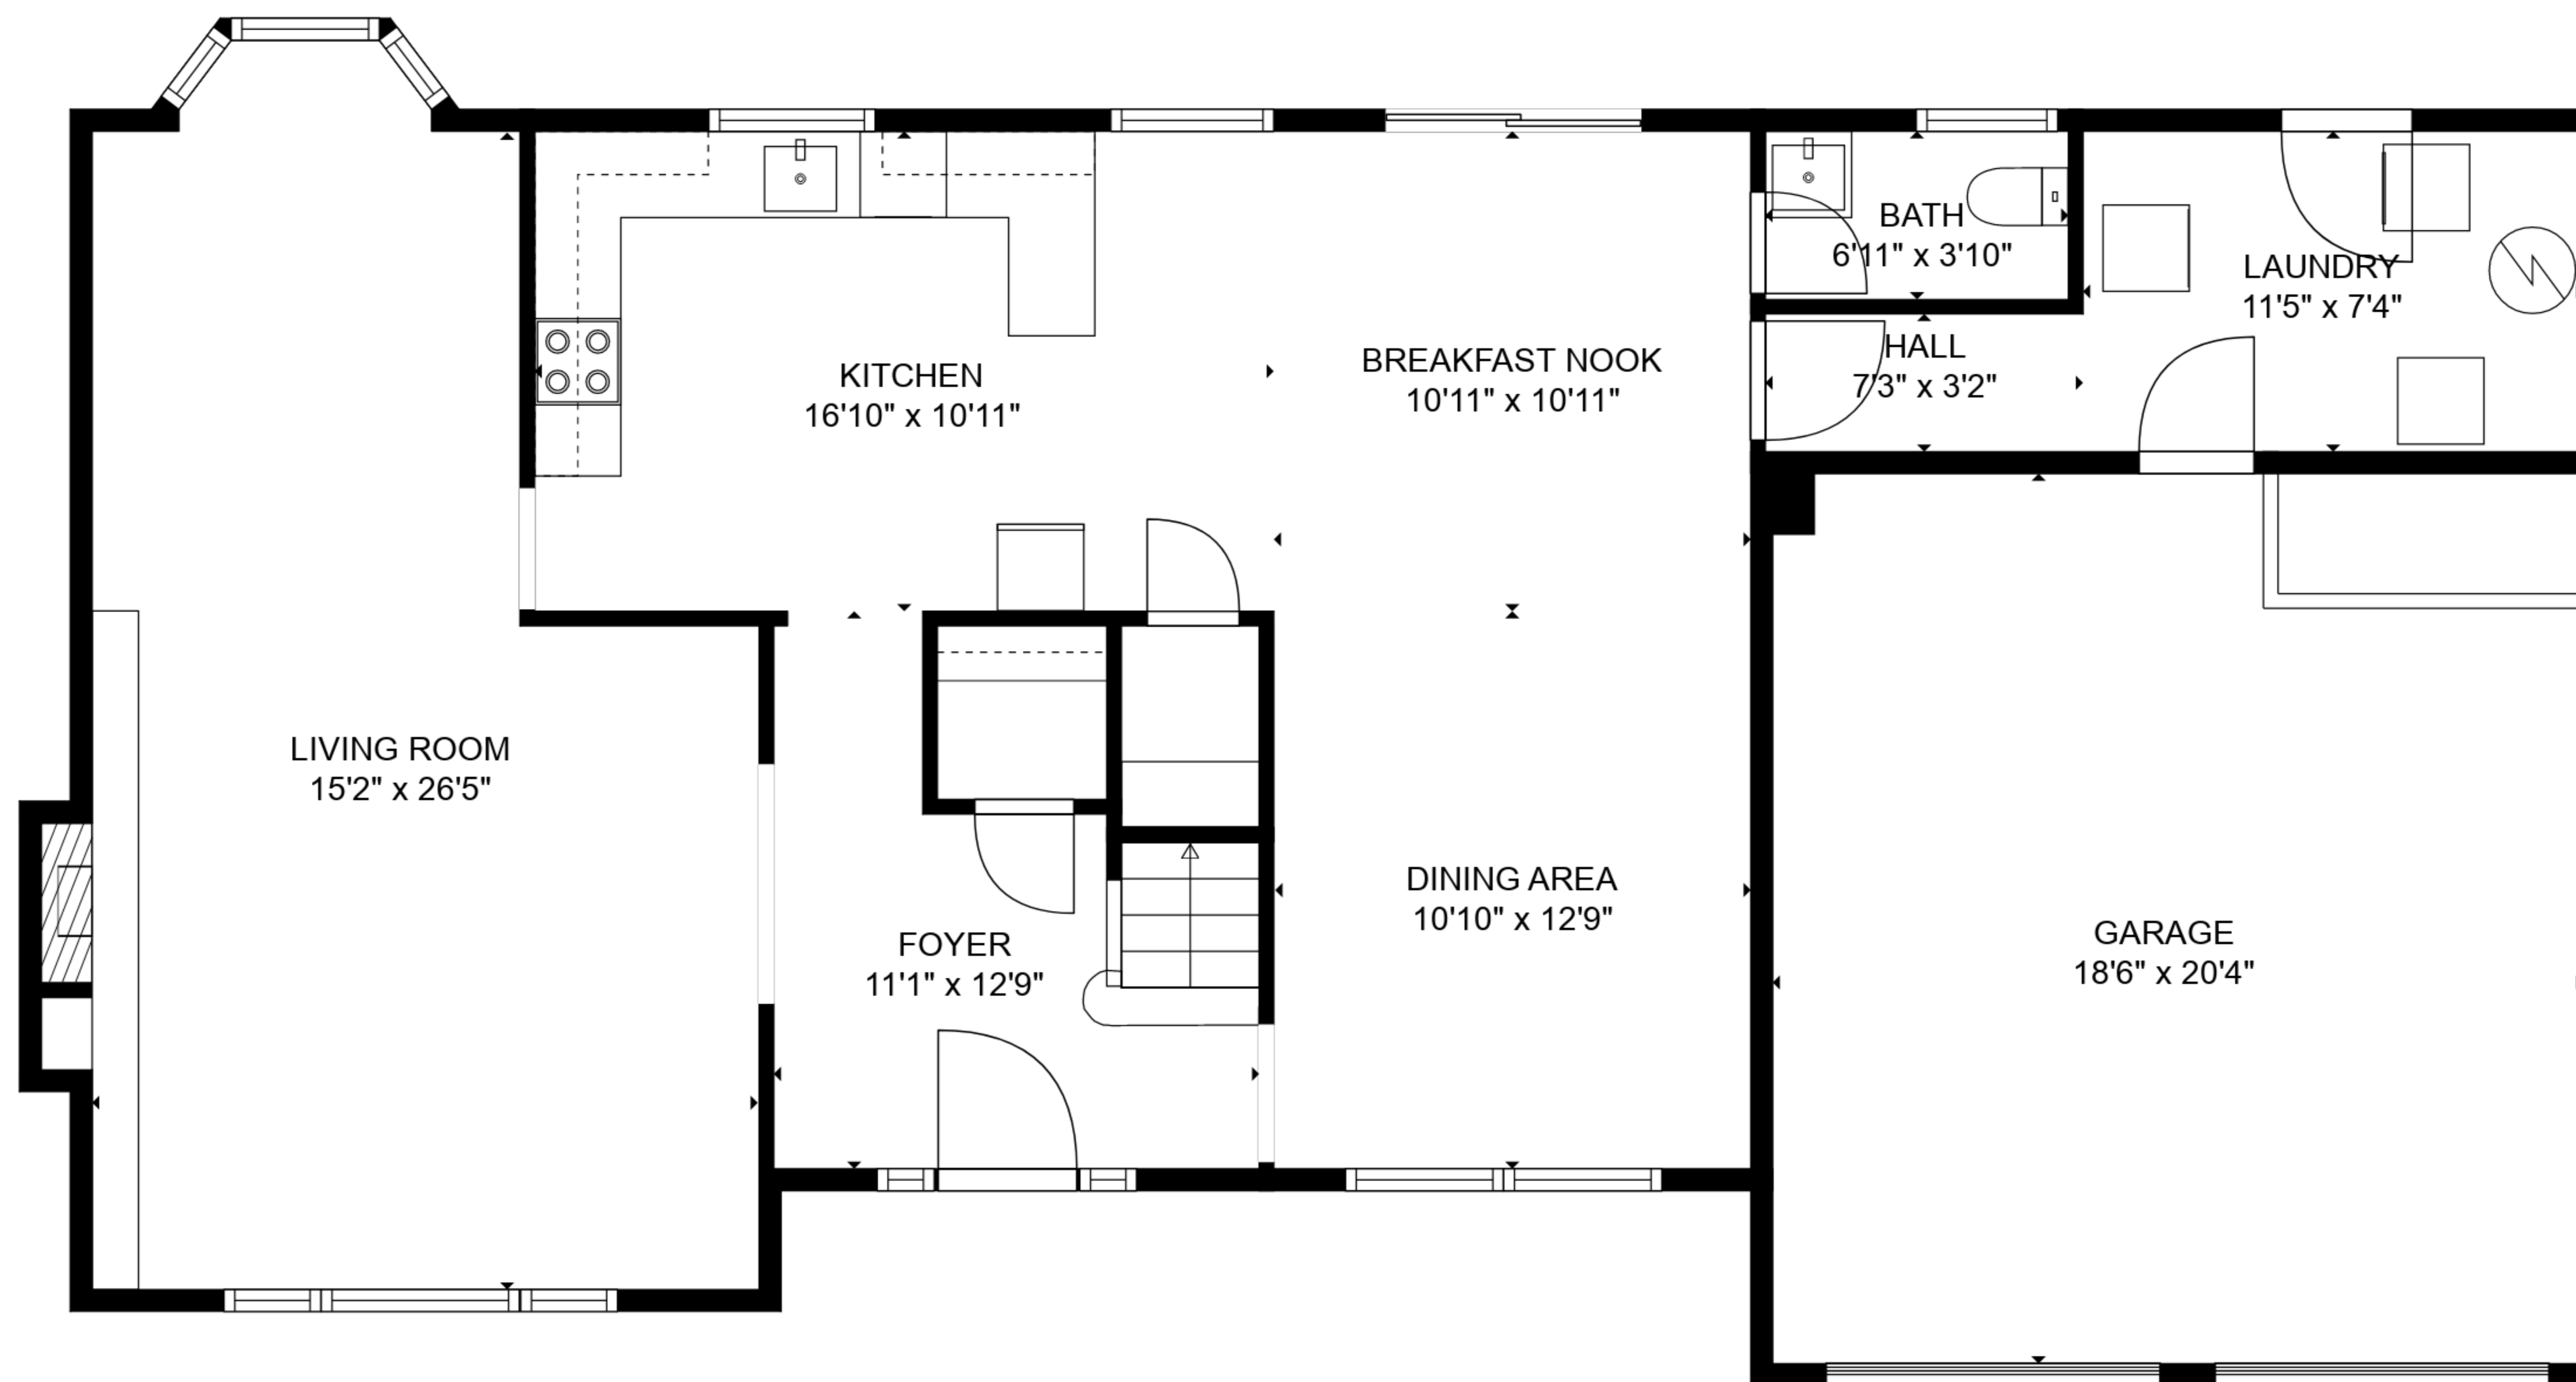

FLOOR 2

FLOOR 1

Total scanned area: 2644 sq. ft

SIZES AND DIMENSIONS ARE APPROXIMATE AND FOR REFERENCE ONLY. ACTUAL MAY VARY.