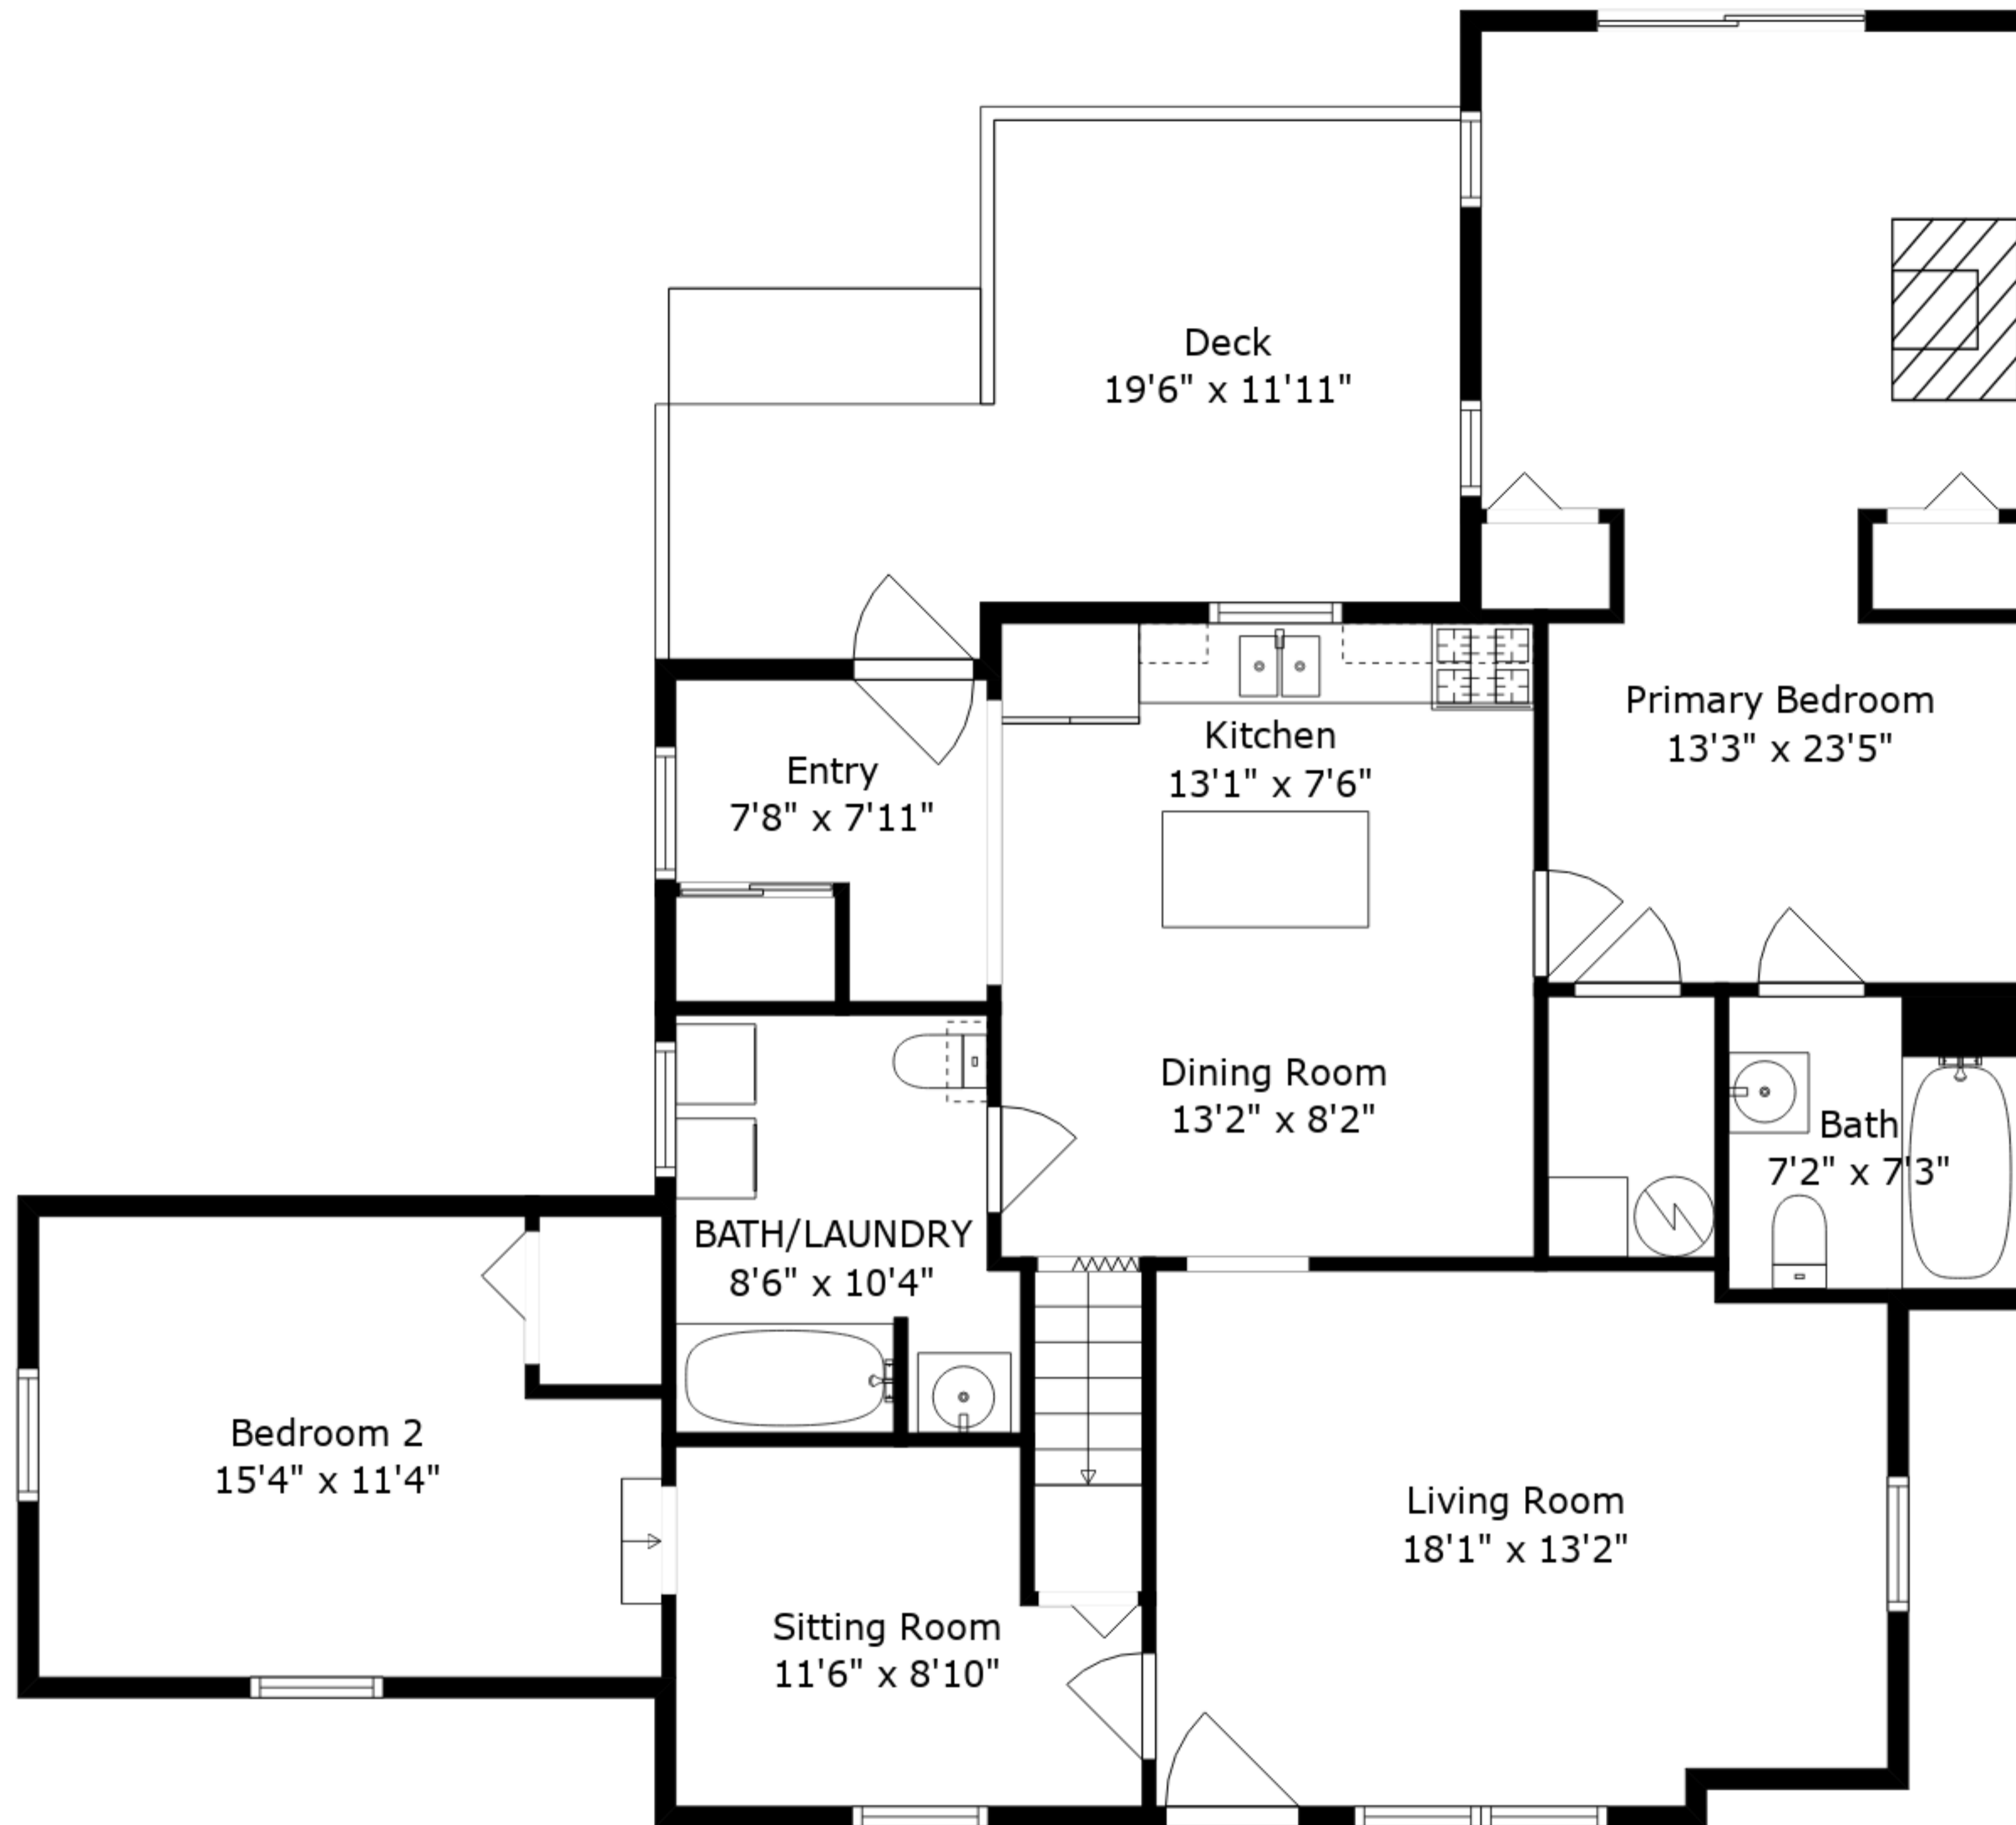

ESTIMATED AREAS

GLA GARAGE: 0 sq. ft EXCLUDED AREAS 687 sq. ft ADU: 103 sq. ft
 GLA GARAGE UPPER FLOOR: 0 sq. ft EXCLUDED AREAS 0 sq. ft ADU: 789 sq. ft
 GLA MAIN FLOOR: 1347 sq. ft EXCLUDED AREAS 235 sq. ft
 GLA UPPER FLOOR: 264 sq. ft EXCLUDED AREAS 103 sq. ft
 Total GLA 1611 sq. ft, total area 2636 sq. ft, total ADU 892 sq. ft

Sizes And Dimensions Are Approximate. Actual May Vary.

ESTIMATED AREAS

GLA GARAGE: 0 sq. ft EXCLUDED AREAS 687 sq. ft ADU: 103 sq. ft
 GLA GARAGE UPPER FLOOR: 0 sq. ft EXCLUDED AREAS 0 sq. ft ADU: 789 sq. ft
 GLA MAIN FLOOR: 1347 sq. ft EXCLUDED AREAS 235 sq. ft
 GLA UPPER FLOOR: 264 sq. ft EXCLUDED AREAS 103 sq. ft
 Total GLA 1611 sq. ft, total area 2636 sq. ft, total ADU 892 sq. ft

Sizes And Dimensions Are Approximate. Actual May Vary.