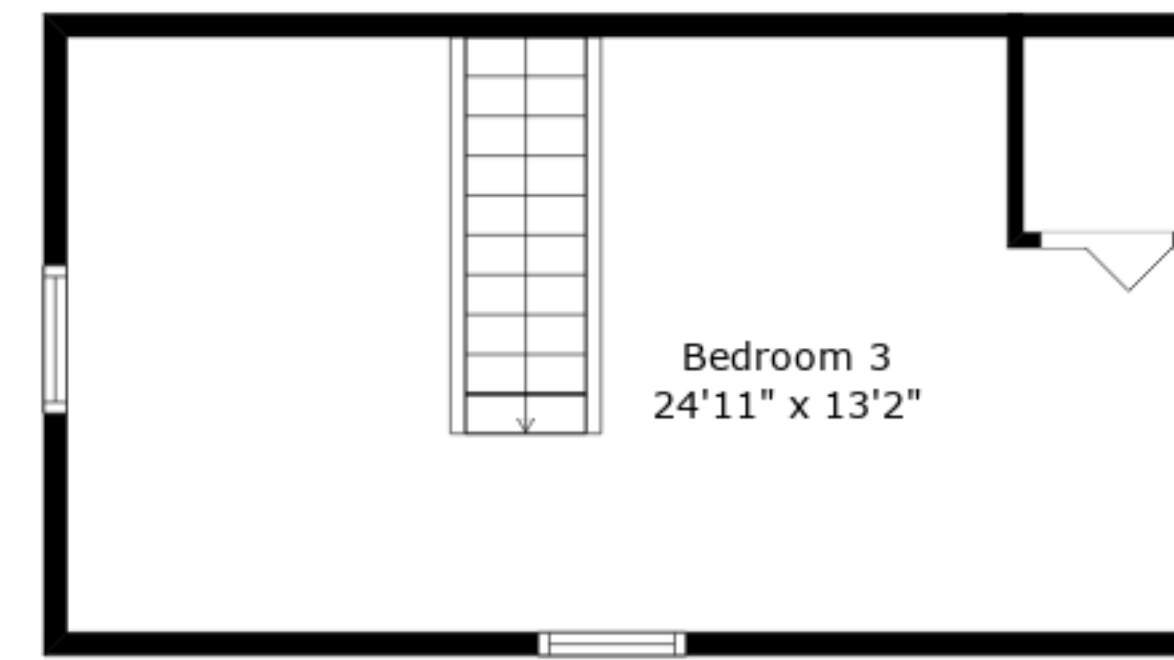

ESTIMATED AREAS

GLA GARAGE: 0 sq. ft EXCLUDED AREAS 687 sq. ft ADU: 103 sq. ft
GLA GARAGE UPPER FLOOR: 0 sq. ft EXCLUDED AREAS 0 sq. ft ADU: 789 sq. ft
GLA MAIN FLOOR: 1347 sq. ft EXCLUDED AREAS 235 sq. ft
GLA UPPER FLOOR: 264 sq. ft EXCLUDED AREAS 103 sq. ft
Total GLA 1611 sq. ft, total area 2636 sq. ft, total ADU 892 sq. ft

Sizes And Dimensions Are Approximate. Actual May Vary.