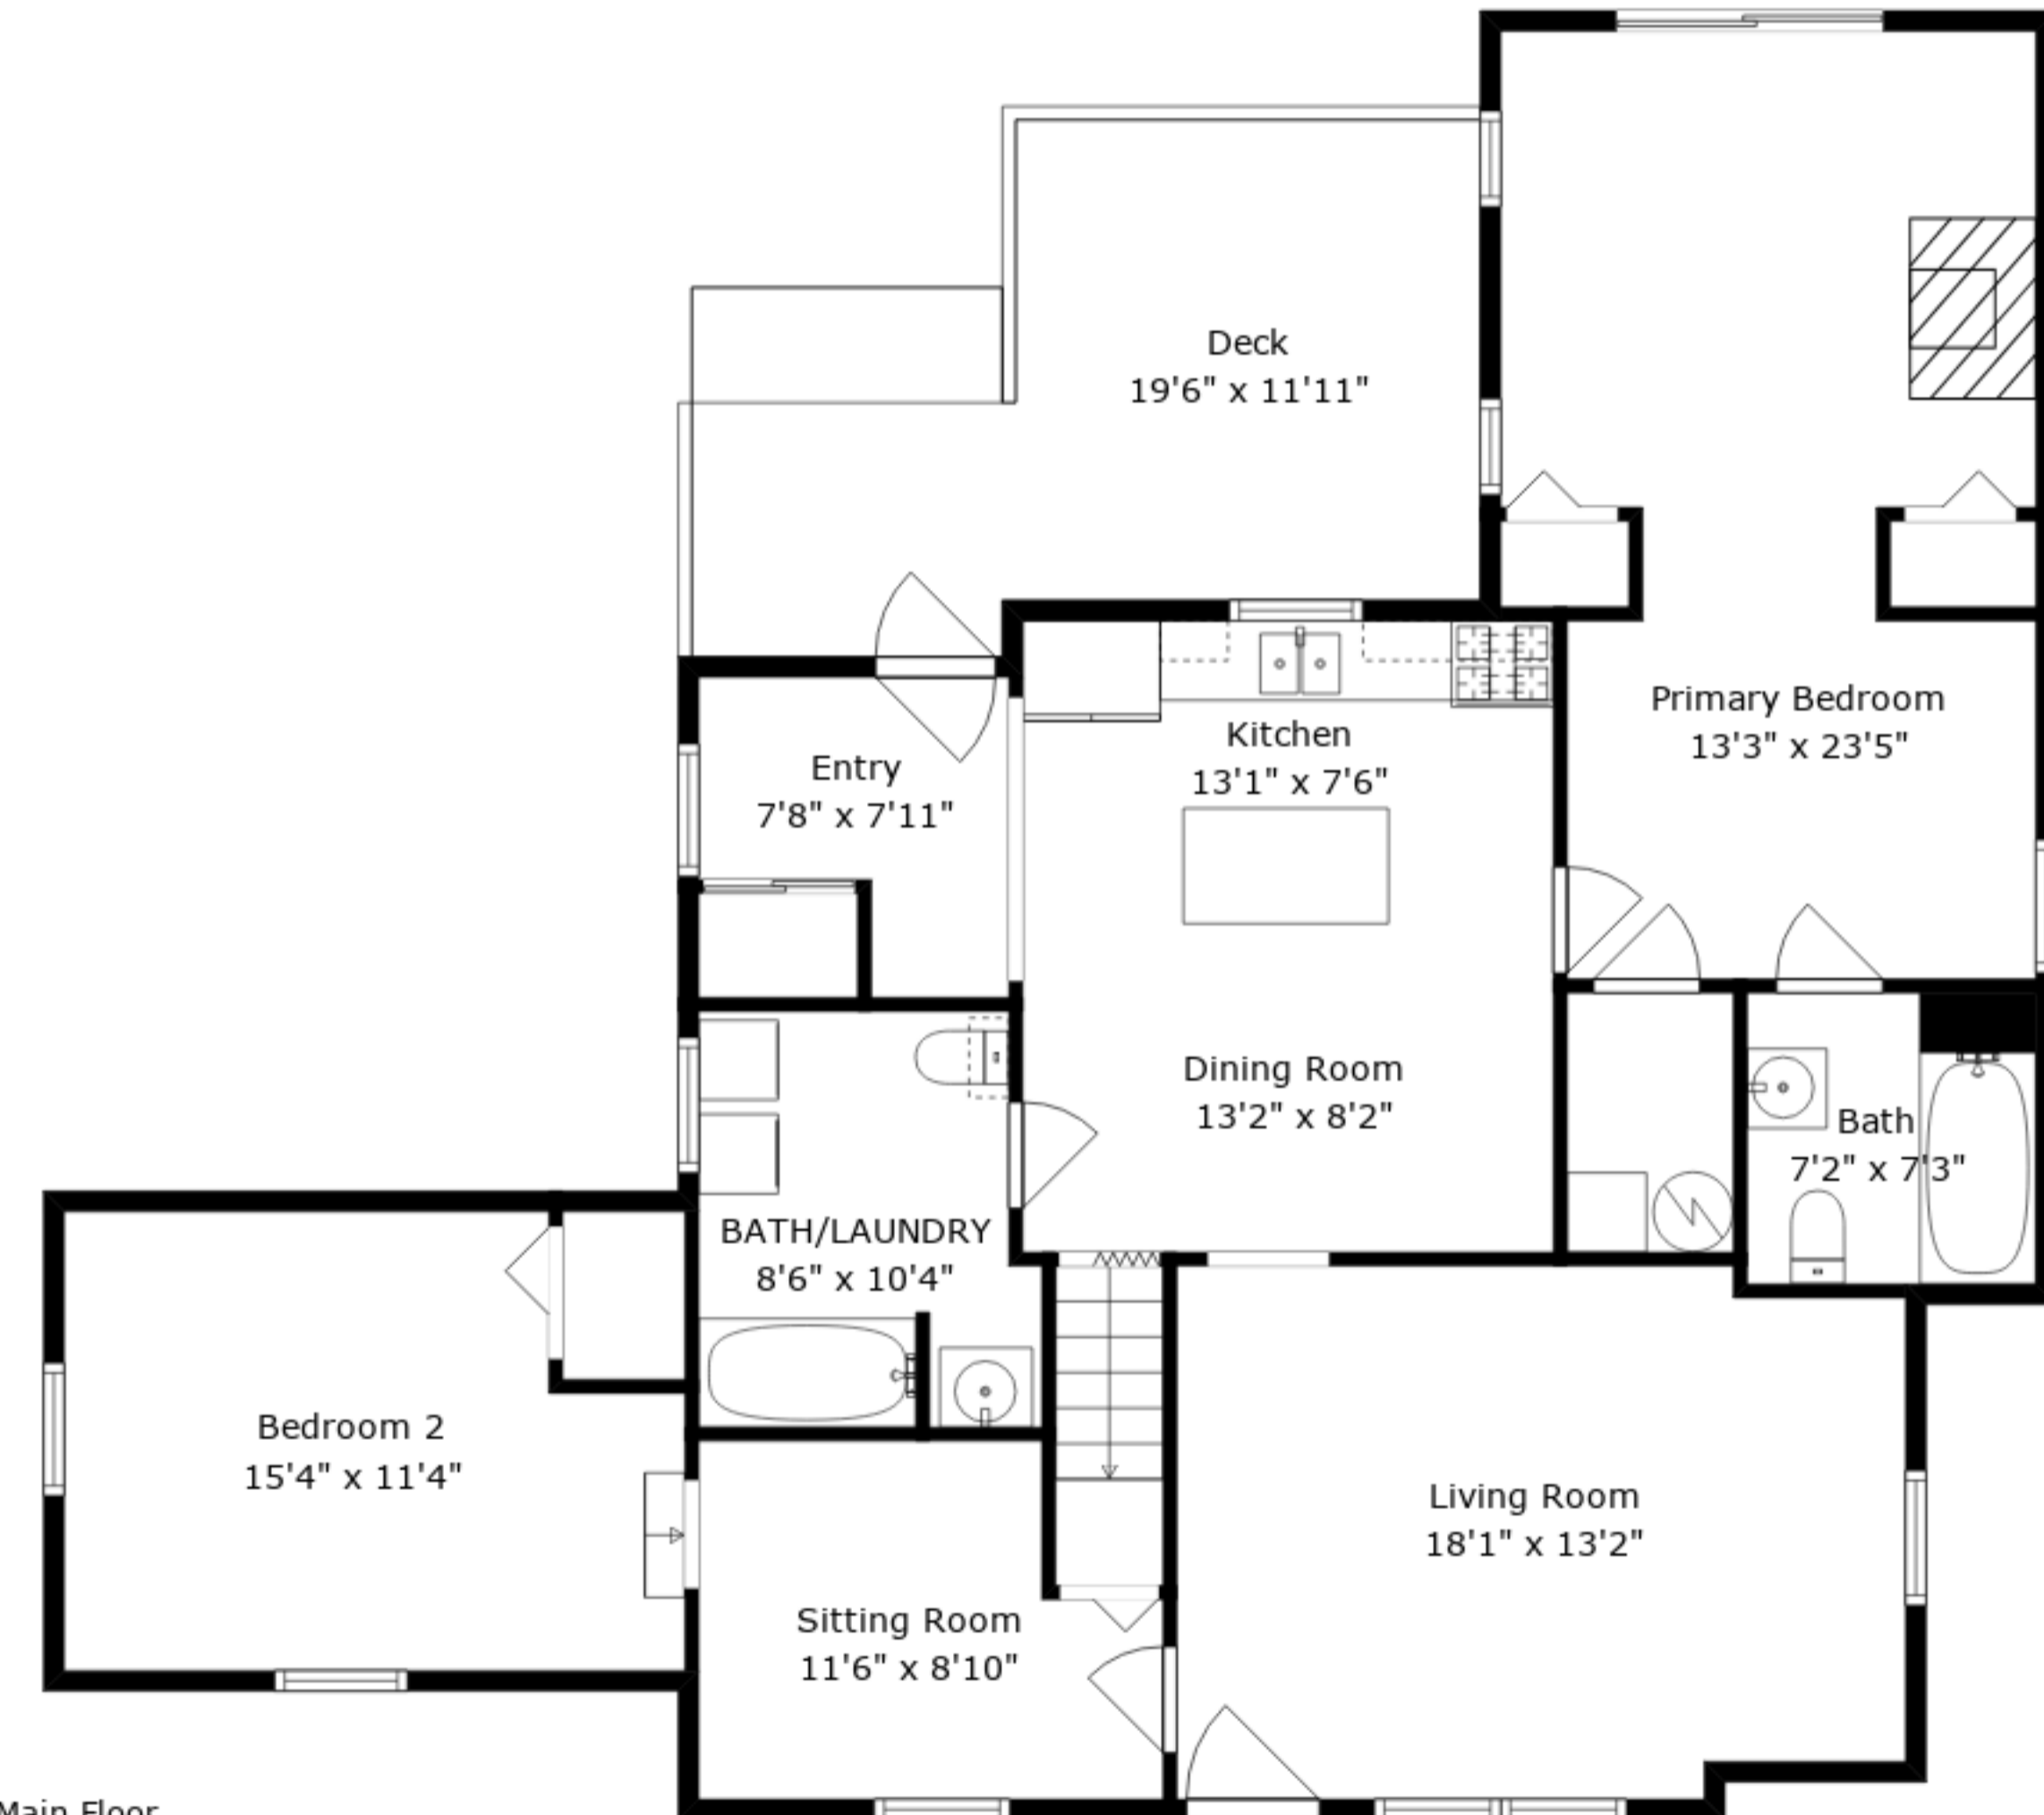

Sizes And Dimensions Are Approximate. Actual May Vary.

ESTIMATED AREAS

GLA GARAGE: 0 sq. ft EXCLUDED AREAS 687 sq. ft ADU: 103 sq. ft
 GLA GARAGE UPPER FLOOR: 0 sq. ft EXCLUDED AREAS 0 sq. ft ADU: 789 sq. ft
 GLA MAIN FLOOR: 1347 sq. ft EXCLUDED AREAS 235 sq. ft
 GLA UPPER FLOOR: 264 sq. ft EXCLUDED AREAS 103 sq. ft
 Total GLA 1611 sq. ft, total area 2636 sq. ft, total ADU 892 sq. ft

Sizes And Dimensions Are Approximate. Actual May Vary.

Bedroom 3
24'11" x 13'2"

ESTIMATED AREAS

GLA GARAGE: 0 sq. ft EXCLUDED AREAS 687 sq. ft ADU: 103 sq. ft
GLA GARAGE UPPER FLOOR: 0 sq. ft EXCLUDED AREAS 0 sq. ft ADU: 789 sq. ft
GLA MAIN FLOOR: 1347 sq. ft EXCLUDED AREAS 235 sq. ft
GLA UPPER FLOOR: 264 sq. ft EXCLUDED AREAS 103 sq. ft
Total GLA 1611 sq. ft, total area 2636 sq. ft, total ADU 892 sq. ft

Sizes And Dimensions Are Approximate. Actual May Vary.

Upper Floor

Garage

Garage Upper Floor

Main Floor

ESTIMATED AREAS

GLA GARAGE: 0 sq. ft EXCLUDED AREAS 687 sq. ft ADU: 103 sq. ft
 GLA GARAGE UPPER FLOOR: 0 sq. ft EXCLUDED AREAS 0 sq. ft ADU: 789 sq. ft
 GLA MAIN FLOOR: 1347 sq. ft EXCLUDED AREAS 235 sq. ft
 GLA UPPER FLOOR: 264 sq. ft EXCLUDED AREAS 103 sq. ft
 Total GLA 1611 sq. ft, total area 2636 sq. ft, total ADU 892 sq. ft

Sizes And Dimensions Are Approximate. Actual May Vary.