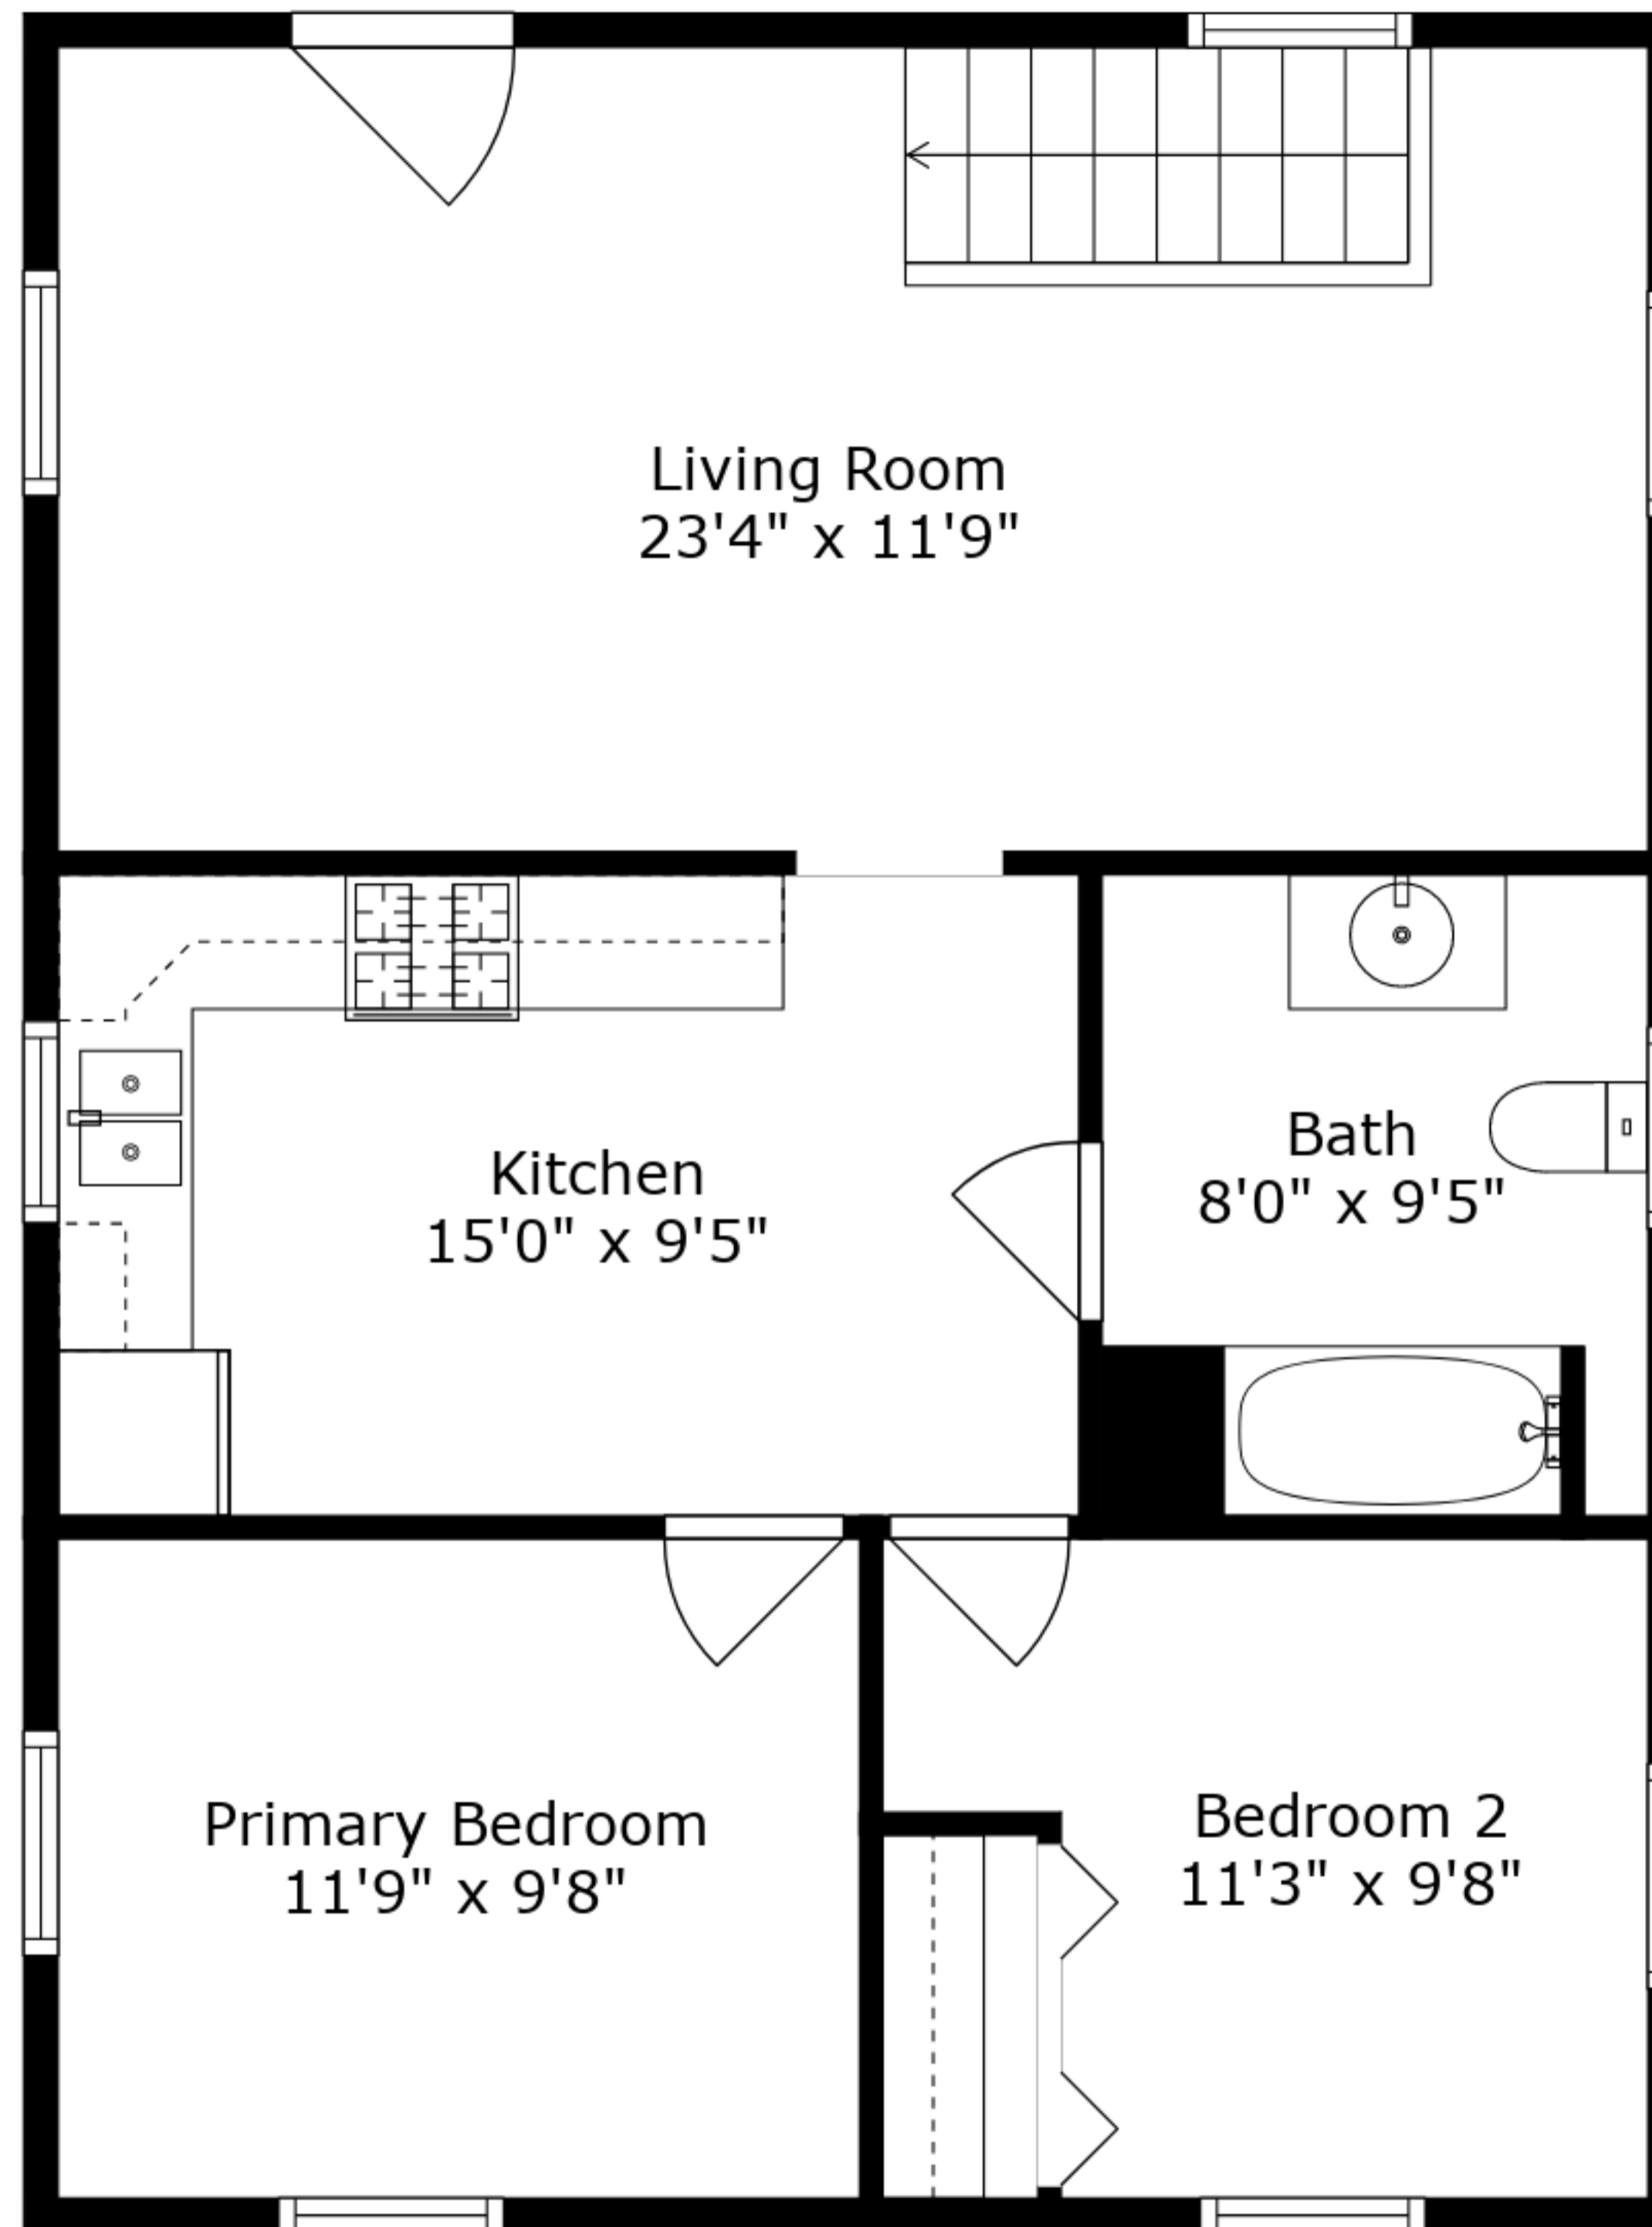

ESTIMATED AREAS

GLA GARAGE: 0 sq. ft EXCLUDED AREAS 687 sq. ft ADU: 103 sq. ft
 GLA GARAGE UPPER FLOOR: 0 sq. ft EXCLUDED AREAS 0 sq. ft ADU: 789 sq. ft
 GLA MAIN FLOOR: 1347 sq. ft EXCLUDED AREAS 235 sq. ft
 GLA UPPER FLOOR: 264 sq. ft EXCLUDED AREAS 103 sq. ft
 Total GLA 1611 sq. ft, total area 2636 sq. ft, total ADU 892 sq. ft

Sizes And Dimensions Are Approximate. Actual May Vary.

ESTIMATED AREAS

GLA GARAGE: 0 sq. ft EXCLUDED AREAS 687 sq. ft ADU: 103 sq. ft
 GLA GARAGE UPPER FLOOR: 0 sq. ft EXCLUDED AREAS 0 sq. ft ADU: 789 sq. ft
 GLA MAIN FLOOR: 1347 sq. ft EXCLUDED AREAS 235 sq. ft
 GLA UPPER FLOOR: 264 sq. ft EXCLUDED AREAS 103 sq. ft
 Total GLA 1611 sq. ft, total area 2636 sq. ft, total ADU 892 sq. ft

Sizes And Dimensions Are Approximate. Actual May Vary.

Bedroom 3
24'11" x 13'2"

ESTIMATED AREAS

GLA GARAGE: 0 sq. ft EXCLUDED AREAS 687 sq. ft ADU: 103 sq. ft
GLA GARAGE UPPER FLOOR: 0 sq. ft EXCLUDED AREAS 0 sq. ft ADU: 789 sq. ft
GLA MAIN FLOOR: 1347 sq. ft EXCLUDED AREAS 235 sq. ft
GLA UPPER FLOOR: 264 sq. ft EXCLUDED AREAS 103 sq. ft
Total GLA 1611 sq. ft, total area 2636 sq. ft, total ADU 892 sq. ft