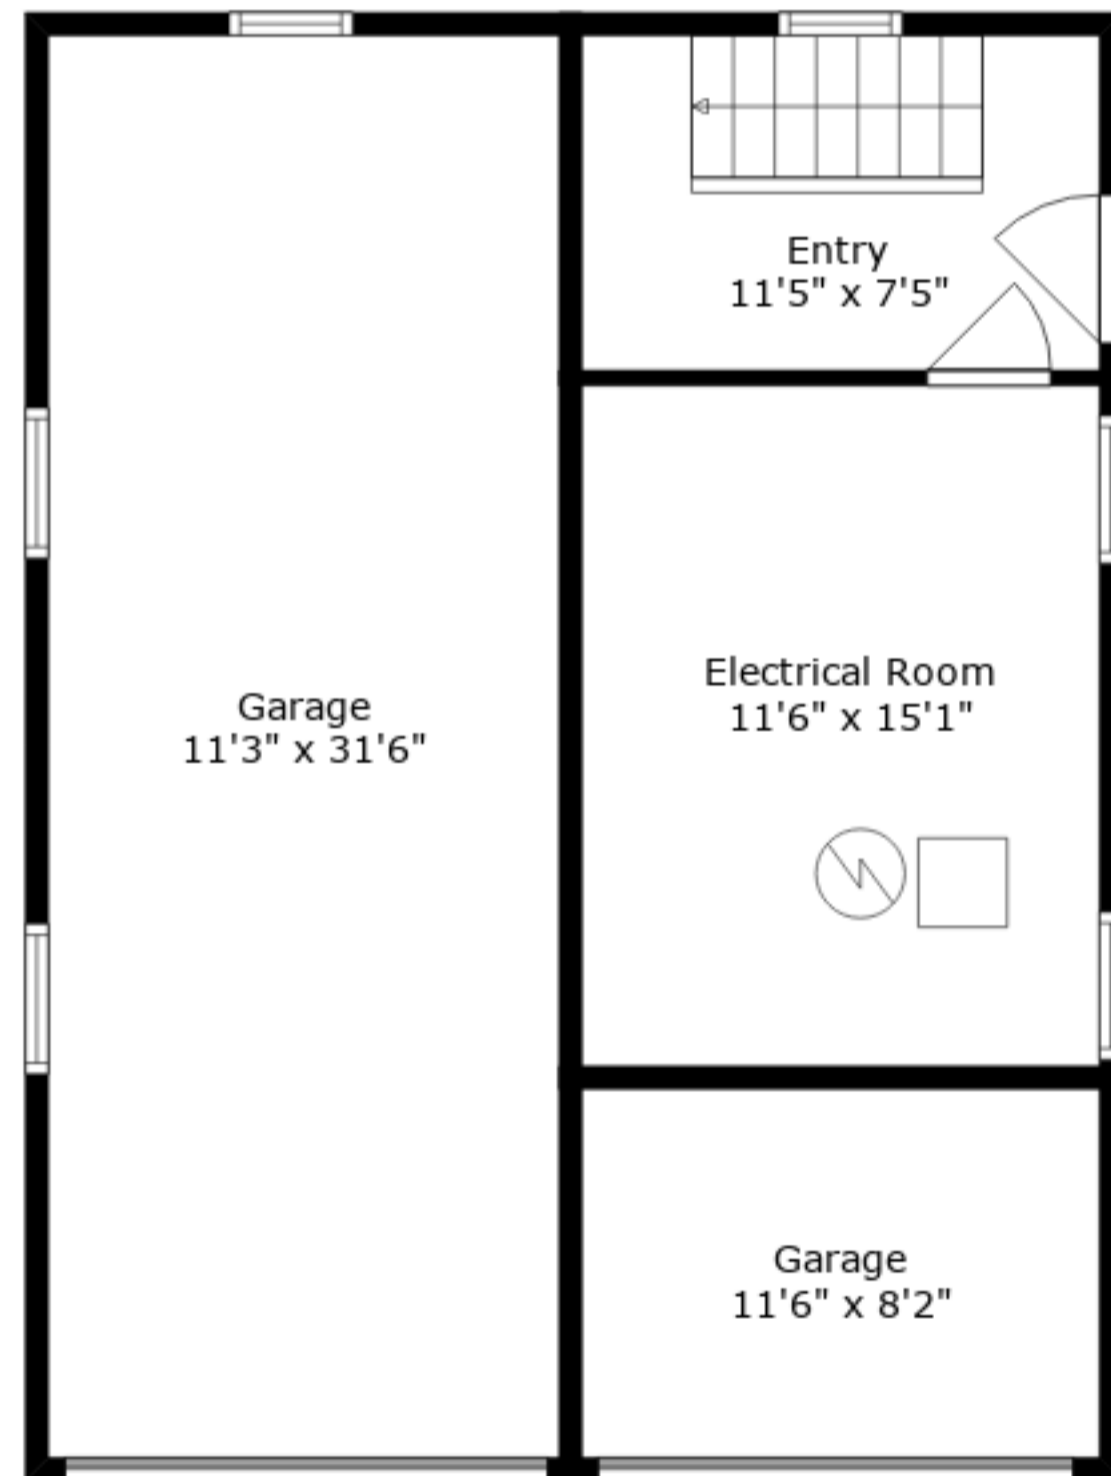

Sizes And Dimensions Are Approximate. Actual May Vary.

ESTIMATED AREAS

GLA GARAGE: 0 sq. ft EXCLUDED AREAS 687 sq. ft ADU: 103 sq. ft
 GLA GARAGE UPPER FLOOR: 0 sq. ft EXCLUDED AREAS 0 sq. ft ADU: 789 sq. ft
 GLA MAIN FLOOR: 1347 sq. ft EXCLUDED AREAS 235 sq. ft
 GLA UPPER FLOOR: 264 sq. ft EXCLUDED AREAS 103 sq. ft
 Total GLA 1611 sq. ft, total area 2636 sq. ft, total ADU 892 sq. ft

Sizes And Dimensions Are Approximate. Actual May Vary.

Bedroom 3
24'11" x 13'2"

ESTIMATED AREAS

GLA GARAGE: 0 sq. ft EXCLUDED AREAS 687 sq. ft ADU: 103 sq. ft
GLA GARAGE UPPER FLOOR: 0 sq. ft EXCLUDED AREAS 0 sq. ft ADU: 789 sq. ft
GLA MAIN FLOOR: 1347 sq. ft EXCLUDED AREAS 235 sq. ft
GLA UPPER FLOOR: 264 sq. ft EXCLUDED AREAS 103 sq. ft
Total GLA 1611 sq. ft, total area 2636 sq. ft, total ADU 892 sq. ft

Sizes And Dimensions Are Approximate. Actual May Vary.

Upper Floor

Garage

Garage Upper Floor

Main Floor

ESTIMATED AREAS

GLA GARAGE: 0 sq. ft EXCLUDED AREAS 687 sq. ft ADU: 103 sq. ft
 GLA GARAGE UPPER FLOOR: 0 sq. ft EXCLUDED AREAS 0 sq. ft ADU: 789 sq. ft
 GLA MAIN FLOOR: 1347 sq. ft EXCLUDED AREAS 235 sq. ft
 GLA UPPER FLOOR: 264 sq. ft EXCLUDED AREAS 103 sq. ft
 Total GLA 1611 sq. ft, total area 2636 sq. ft, total ADU 892 sq. ft

Sizes And Dimensions Are Approximate. Actual May Vary.