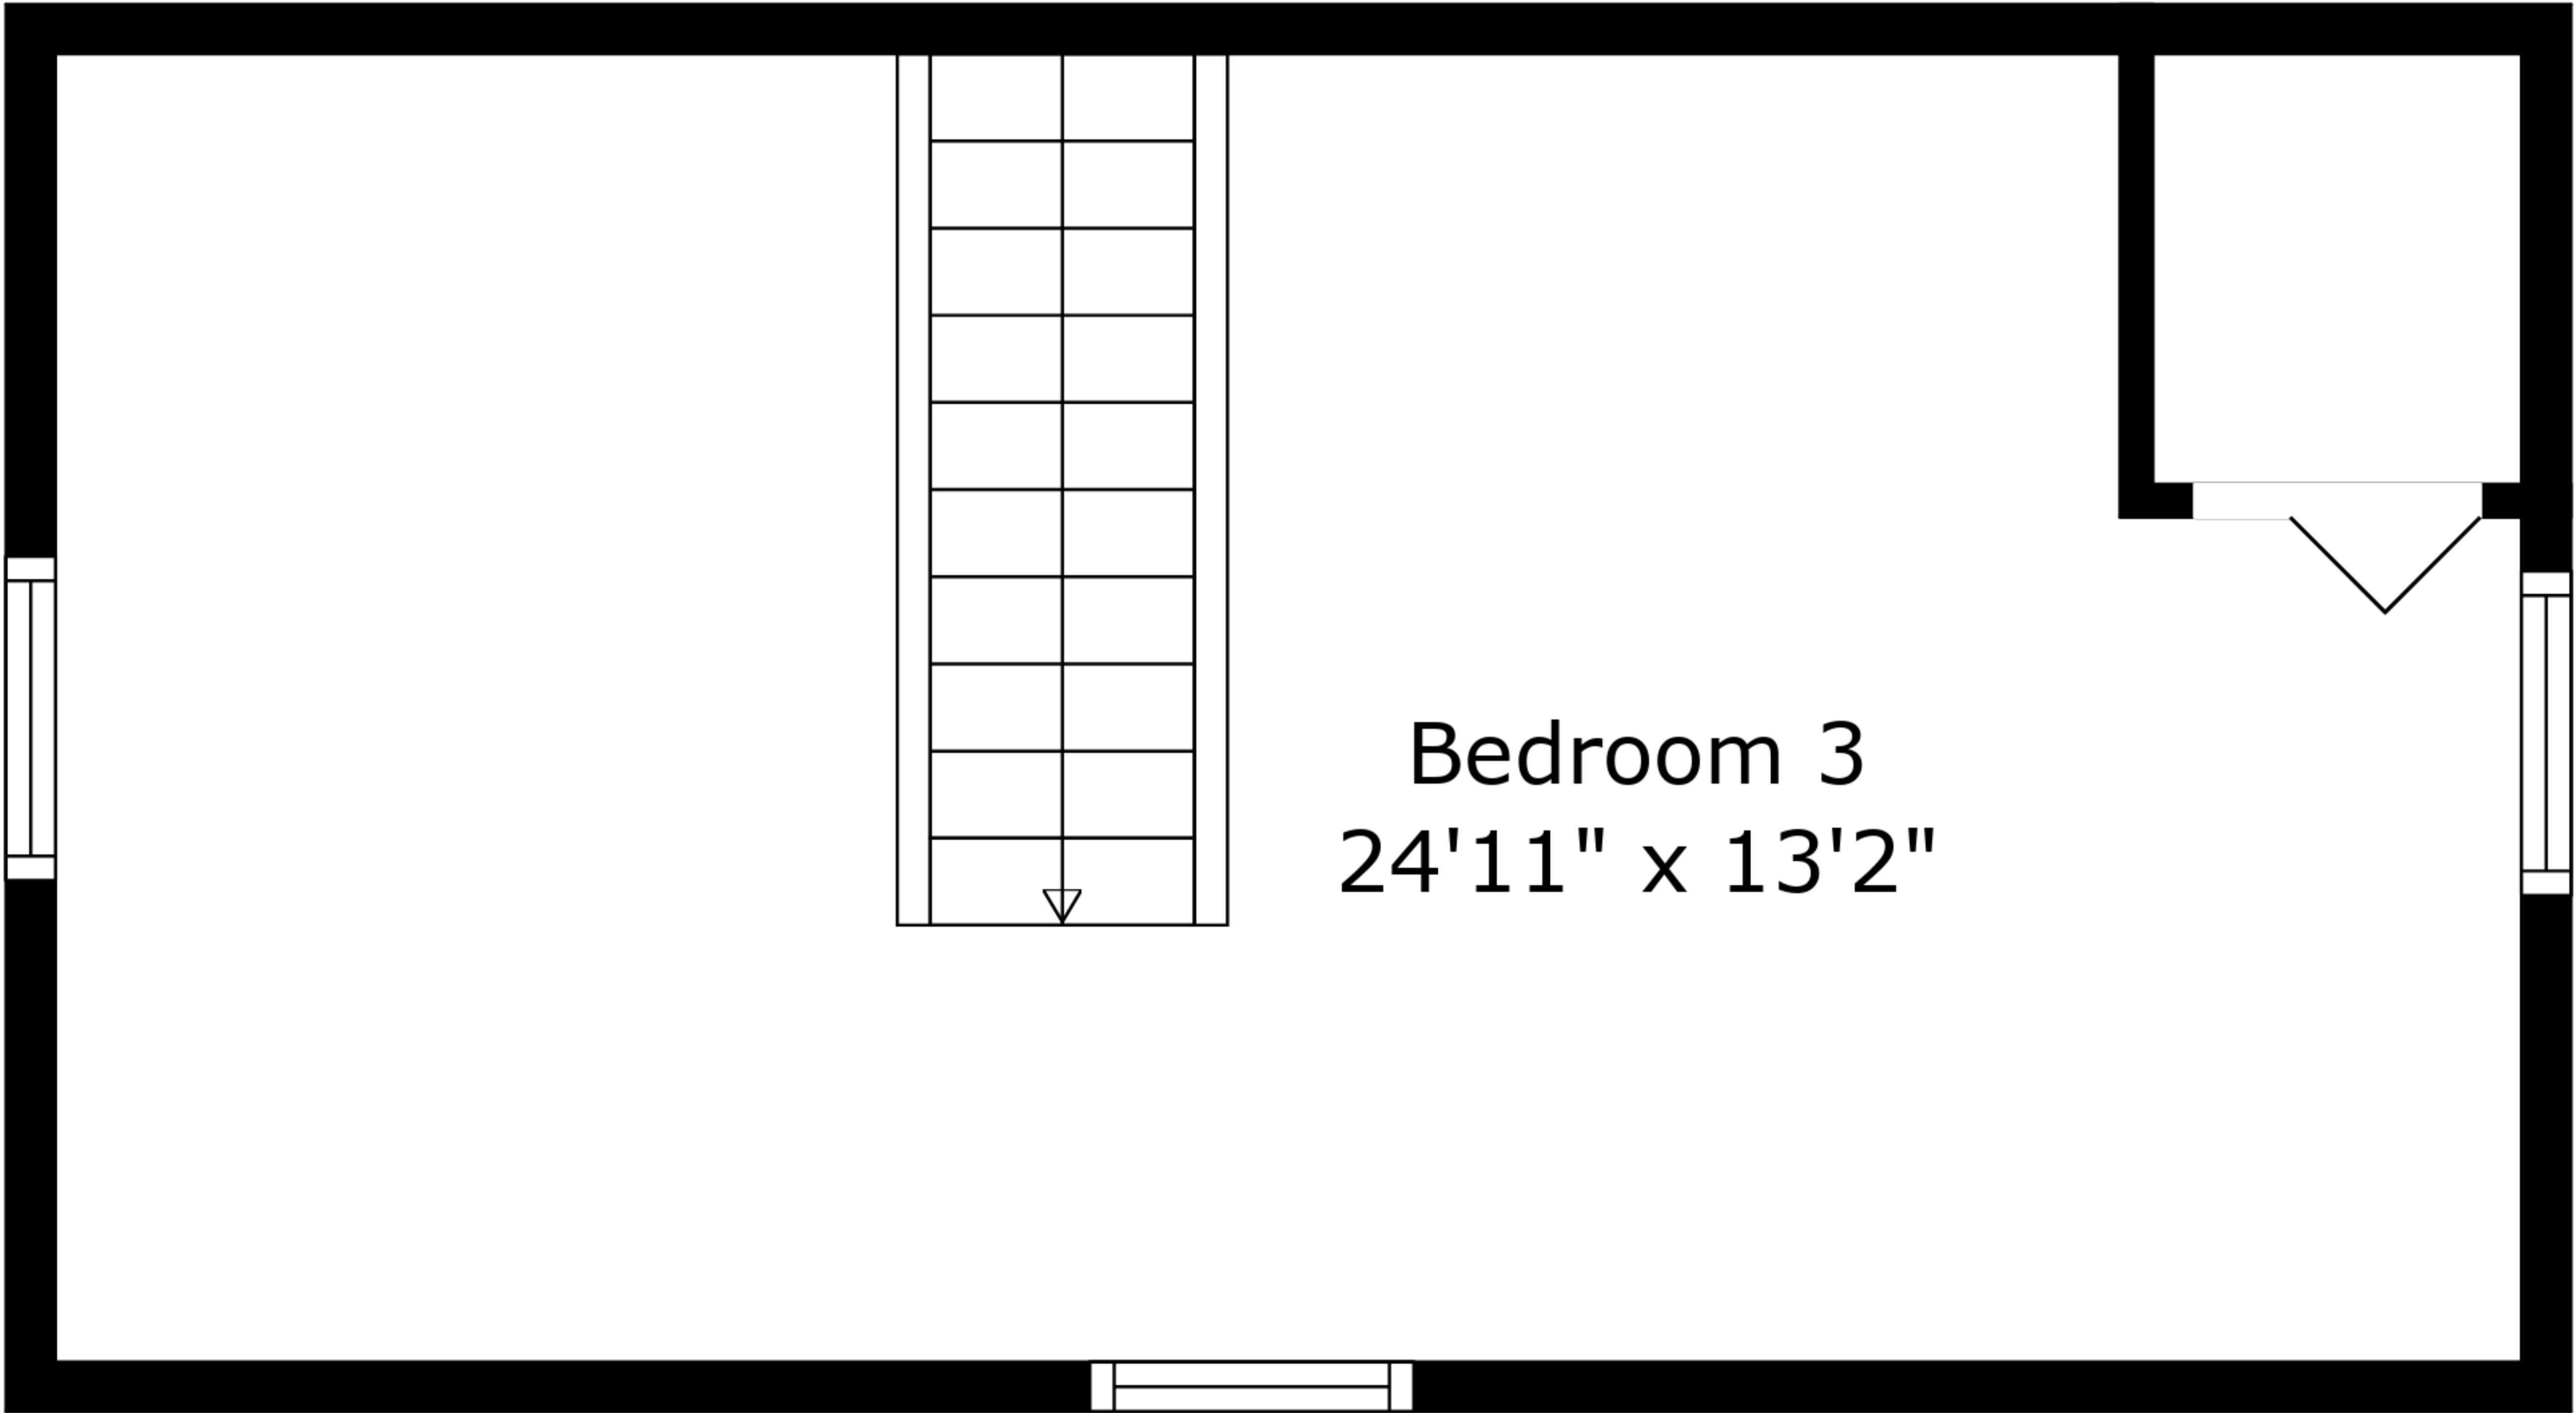

ESTIMATED AREAS

GLA GARAGE: 0 sq. ft EXCLUDED AREAS 687 sq. ft ADU: 103 sq. ft
 GLA GARAGE UPPER FLOOR: 0 sq. ft EXCLUDED AREAS 0 sq. ft ADU: 789 sq. ft
 GLA MAIN FLOOR: 1347 sq. ft EXCLUDED AREAS 235 sq. ft
 GLA UPPER FLOOR: 264 sq. ft EXCLUDED AREAS 103 sq. ft
 Total GLA 1611 sq. ft, total area 2636 sq. ft, total ADU 892 sq. ft

Sizes And Dimensions Are Approximate. Actual May Vary.

ESTIMATED AREAS

GLA GARAGE: 0 sq. ft EXCLUDED AREAS 687 sq. ft ADU: 103 sq. ft
 GLA GARAGE UPPER FLOOR: 0 sq. ft EXCLUDED AREAS 0 sq. ft ADU: 789 sq. ft
 GLA MAIN FLOOR: 1347 sq. ft EXCLUDED AREAS 235 sq. ft
 GLA UPPER FLOOR: 264 sq. ft EXCLUDED AREAS 103 sq. ft
 Total GLA 1611 sq. ft, total area 2636 sq. ft, total ADU 892 sq. ft

Sizes And Dimensions Are Approximate. Actual May Vary.

Bedroom 3
24'11" x 13'2"

ESTIMATED AREAS

GLA GARAGE: 0 sq. ft EXCLUDED AREAS 687 sq. ft ADU: 103 sq. ft
GLA GARAGE UPPER FLOOR: 0 sq. ft EXCLUDED AREAS 0 sq. ft ADU: 789 sq. ft
GLA MAIN FLOOR: 1347 sq. ft EXCLUDED AREAS 235 sq. ft
GLA UPPER FLOOR: 264 sq. ft EXCLUDED AREAS 103 sq. ft
Total GLA 1611 sq. ft, total area 2636 sq. ft, total ADU 892 sq. ft