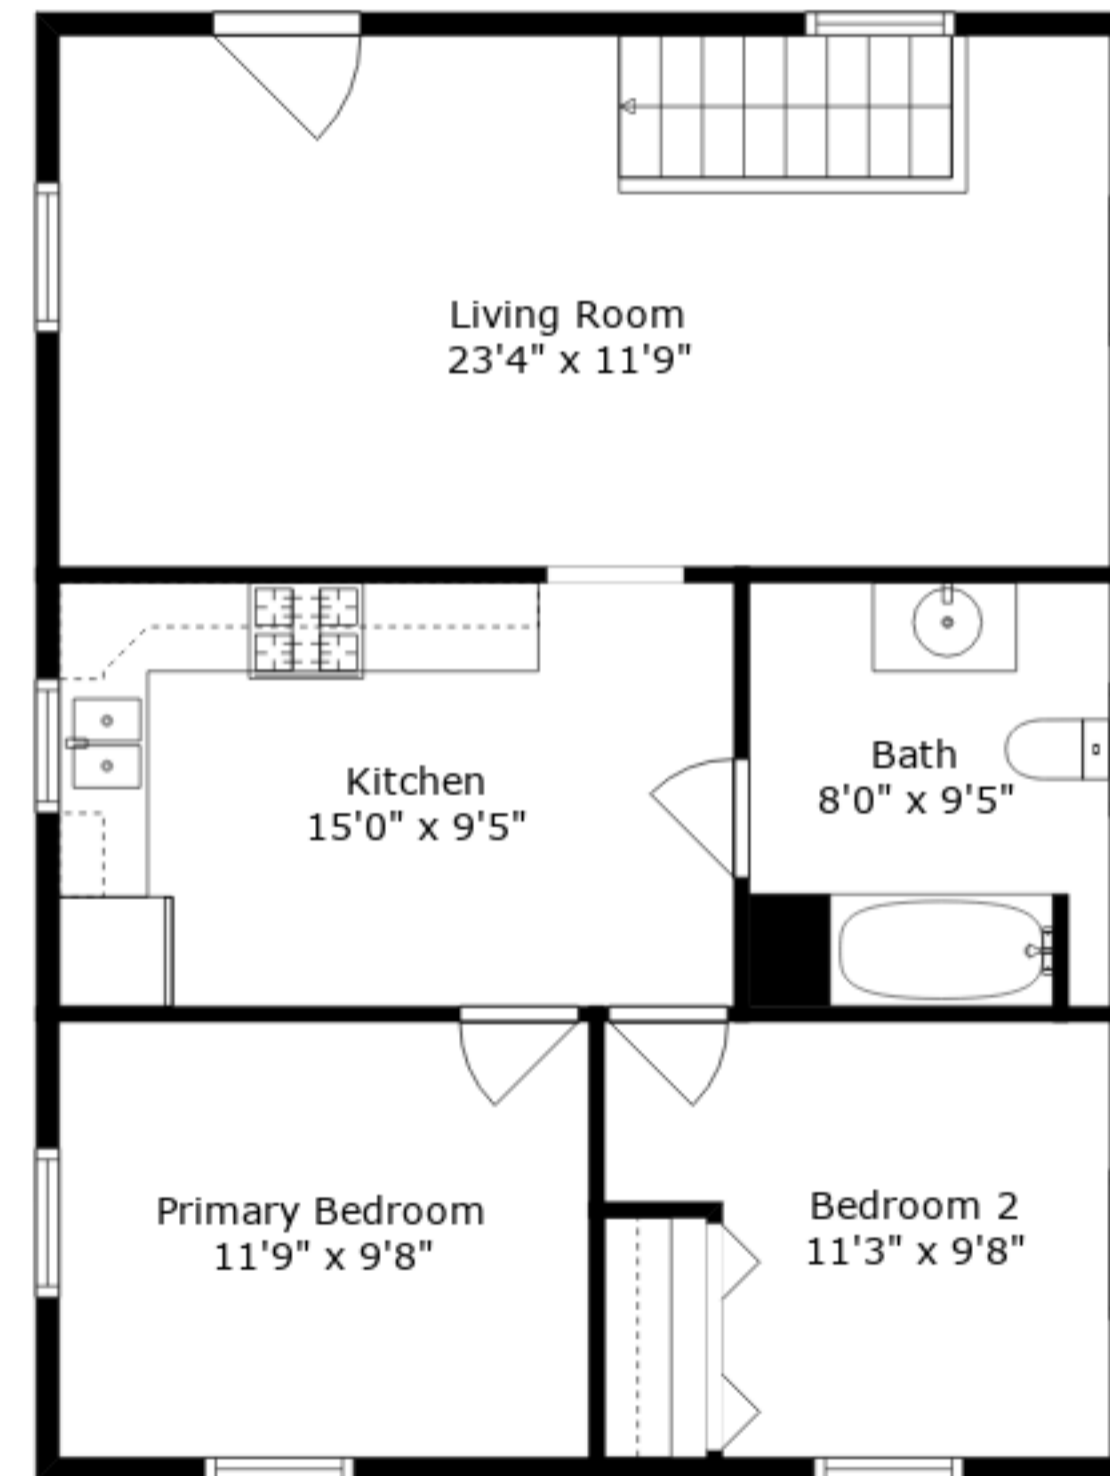

Sizes And Dimensions Are Approximate. Actual May Vary.

ESTIMATED AREAS

GLA GARAGE: 0 sq. ft EXCLUDED AREAS 687 sq. ft ADU: 103 sq. ft
 GLA GARAGE UPPER FLOOR: 0 sq. ft EXCLUDED AREAS 0 sq. ft ADU: 789 sq. ft
 GLA MAIN FLOOR: 1347 sq. ft EXCLUDED AREAS 235 sq. ft
 GLA UPPER FLOOR: 264 sq. ft EXCLUDED AREAS 103 sq. ft
 Total GLA 1611 sq. ft, total area 2636 sq. ft, total ADU 892 sq. ft

Sizes And Dimensions Are Approximate. Actual May Vary.

Bedroom 3
24'11" x 13'2"

ESTIMATED AREAS

GLA GARAGE: 0 sq. ft EXCLUDED AREAS 687 sq. ft ADU: 103 sq. ft
GLA GARAGE UPPER FLOOR: 0 sq. ft EXCLUDED AREAS 0 sq. ft ADU: 789 sq. ft
GLA MAIN FLOOR: 1347 sq. ft EXCLUDED AREAS 235 sq. ft
GLA UPPER FLOOR: 264 sq. ft EXCLUDED AREAS 103 sq. ft
Total GLA 1611 sq. ft, total area 2636 sq. ft, total ADU 892 sq. ft

Sizes And Dimensions Are Approximate. Actual May Vary.

Upper Floor

Garage

Garage Upper Floor

Main Floor

ESTIMATED AREAS

GLA GARAGE: 0 sq. ft EXCLUDED AREAS 687 sq. ft ADU: 103 sq. ft
 GLA GARAGE UPPER FLOOR: 0 sq. ft EXCLUDED AREAS 0 sq. ft ADU: 789 sq. ft
 GLA MAIN FLOOR: 1347 sq. ft EXCLUDED AREAS 235 sq. ft
 GLA UPPER FLOOR: 264 sq. ft EXCLUDED AREAS 103 sq. ft
 Total GLA 1611 sq. ft, total area 2636 sq. ft, total ADU 892 sq. ft

Sizes And Dimensions Are Approximate. Actual May Vary.