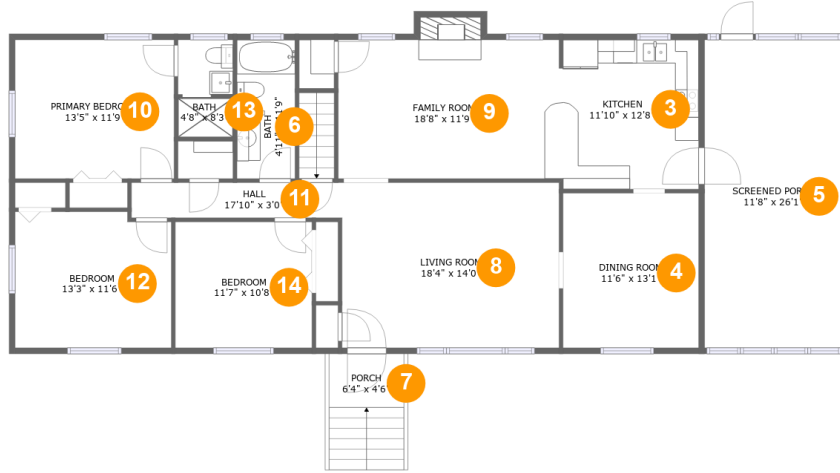

 **3,930** total sqft

5833 Littlehorn Drive, Castle Rock, Cave Spring, Roanoke, Roanoke County, Virginia, United

Room Dimensions

Floor 1

Total sqft: 1934

Living area: 1592

#	Room name	Dimensions	Area (sqft)	Counted as Living Area
1	Basement	57'10" x 26'1"	1510 sq. ft	Yes
2	Garage	11'8" x 26'1"	305 sq. ft	No

5833 Littlehorn Drive, Castle Rock, Cave Spring, Roanoke, Roanoke County, Virginia, United

Room Dimensions

Floor 2

Total sqft: 1996

Living area: 1592

#	Room name	Dimensions	Area (sqft)	Counted as Living Area
3	Kitchen	11'10" x 12'8"	148 sq. ft	Yes
4	Dining Room	11'6" x 13'1"	150 sq. ft	Yes
5	Screened Porch	11'8" x 26'1"	305 sq. ft	No
6	Bath	4'11" x 11'9"	58 sq. ft	Yes
7	Porch	6'4" x 4'6"	62 sq. ft	No
8	Living Room	18'4" x 14'0"	257 sq. ft	Yes
9	Family Room	18'8" x 11'9"	229 sq. ft	Yes
10	Primary Bedroom	13'5" x 11'9"	158 sq. ft	Yes
11	Hall	17'10" x 3'0"	53 sq. ft	Yes
12	Bedroom	13'3" x 11'6"	149 sq. ft	Yes
13	Bath	4'8" x 8'3"	38 sq. ft	Yes

Dimensions: 18'4" x 14'0"
Area: 257 sq. ft
Counted as Living Area:
Yes

Heated: Yes
Finished: Yes
Enclosed: Yes
Contiguous:
Yes
Permitted: Yes
Wet Space: No
Addition: No
Conversion: No

5833 Littlehorn Drive, Castle Rock, Cave Spring, Roanoke, Roanoke County, Virginia, United

11 Floor 2 - Hall

Dimensions: 17'10" x 3'0"
Area: 53 sq. ft
Counted as Living Area:
Yes

Heated: Yes
Finished: Yes
Enclosed: Yes
Contiguous:
Yes
Permitted: Yes
Wet Space: No
Addition: No
Conversion: No

5833 Littlehorn Drive, Castle Rock, Cave Spring, Roanoke, Roanoke County, Virginia, United