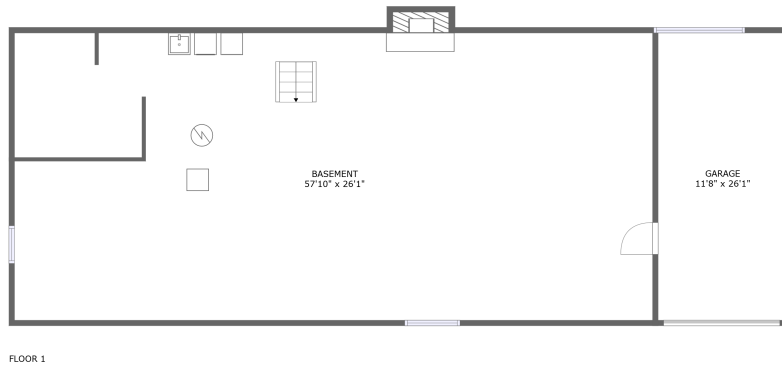

5833 Littlehorn Drive, Castle Rock, Cave Spring, Roanoke, Roanoke County, Virginia, United

Property Summary

1 garages   **3** bedrooms   **2** bathrooms   **0** half baths

2 floors

3,184 Gross Living Area sqft

3,930 total sqft