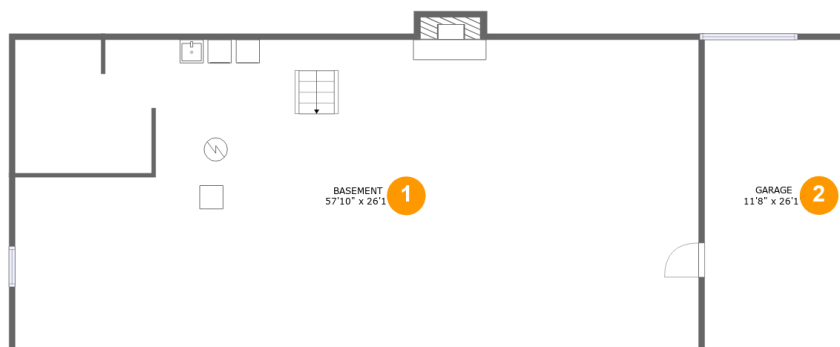

 **3,930** total sqft

5833 Littlehorn Drive, Castle Rock, Cave Spring, Roanoke, Roanoke County, Virginia, United

Room Dimensions

Floor 1

Total sqft: 1934

Living area: 1592

#	Room name	Dimensions	Area (sqft)	Counted as Living Area
1	Basement	57'10" x 26'1"	1510 sq. ft	Yes
2	Garage	11'8" x 26'1"	305 sq. ft	No

5833 Littlehorn Drive, Castle Rock, Cave Spring, Roanoke, Roanoke County, Virginia, United

Room Dimensions

Floor 2

Total sqft: 1996

Living area: 1592

#	Room name	Dimensions	Area (sqft)	Counted as Living Area
3	Kitchen	11'10" x 12'8"	148 sq. ft	Yes
4	Dining Room	11'6" x 13'1"	150 sq. ft	Yes
5	Screened Porch	11'8" x 26'1"	305 sq. ft	No
6	Bath	4'11" x 11'9"	58 sq. ft	Yes
7	Porch	6'4" x 4'6"	62 sq. ft	No
8	Living Room	18'4" x 14'0"	257 sq. ft	Yes
9	Family Room	18'8" x 11'9"	229 sq. ft	Yes
10	Primary Bedroom	13'5" x 11'9"	158 sq. ft	Yes
11	Hall	17'10" x 3'0"	53 sq. ft	Yes
12	Bedroom	13'3" x 11'6"	149 sq. ft	Yes
13	Bath	4'8" x 8'3"	38 sq. ft	Yes

Dimensions: 18'4" x 14'0"
Area: 257 sq. ft
Counted as Living Area:
Yes

Heated: Yes
Finished: Yes
Enclosed: Yes
Contiguous:
Yes
Permitted: Yes
Wet Space: No
Addition: No
Conversion: No

5833 Littlehorn Drive, Castle Rock, Cave Spring, Roanoke, Roanoke County, Virginia, United

11 Floor 2 - Hall

Dimensions: 17'10" x 3'0"
Area: 53 sq. ft
Counted as Living Area:
Yes

Heated: Yes
Finished: Yes
Enclosed: Yes
Contiguous:
Yes
Permitted: Yes
Wet Space: No
Addition: No
Conversion: No

5833 Littlehorn Drive, Castle Rock, Cave Spring, Roanoke, Roanoke County, Virginia, United