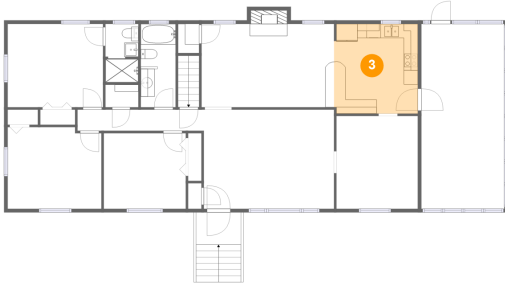

2 Floor 1 - Garage

Dimensions: 11'8" x 26'1"
Area: 305 sq. ft
Counted as Living Area: No

Heated: No
Finished: No
Enclosed: Yes
Contiguous: Yes
Permitted: Yes
Wet Space: No
Addition: No
Conversion: No

5833 Littlehorn Drive, Castle Rock, Cave Spring, Roanoke, Roanoke County, Virginia, United

3 Floor 2 - Kitchen

Dimensions: 11'10" x 12'8"
Area: 148 sq. ft
Counted as Living Area:
Yes

Heated: Yes
Finished: Yes
Enclosed: Yes
Contiguous:
Yes
Permitted: Yes
Wet Space: No
Addition: No
Conversion: No