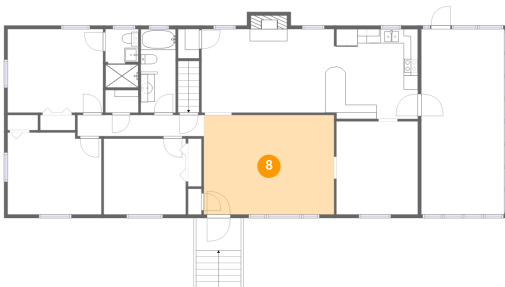

5833 Littlehorn Drive, Castle Rock, Cave Spring, Roanoke, Roanoke County, Virginia, United

6 Floor 2 - Bath

Dimensions: 4'11" x 11'9"
Area: 58 sq. ft
Counted as Living Area:
Yes

Heated: Yes
Finished: Yes
Enclosed: Yes
Contiguous:
Yes
Permitted: Yes
Wet Space: Yes
Addition: No
Conversion: No

7 Floor 2 - Porch

Dimensions: 6'4" x 4'6"
Area: 62 sq. ft
Counted as Living Area: No

Heated: No
Finished: Yes
Enclosed: No
Contiguous: Yes
Permitted: Yes
Wet Space: No
Addition: No
Conversion: No

8 Floor 2 - Living Room

Dimensions: 18'4" x 14'0"
Area: 257 sq. ft
Counted as Living Area:
Yes

Heated: Yes
Finished: Yes
Enclosed: Yes
Contiguous:
Yes
Permitted: Yes
Wet Space: No
Addition: No
Conversion: No

5833 Littlehorn Drive, Castle Rock, Cave Spring, Roanoke, Roanoke County, Virginia, United