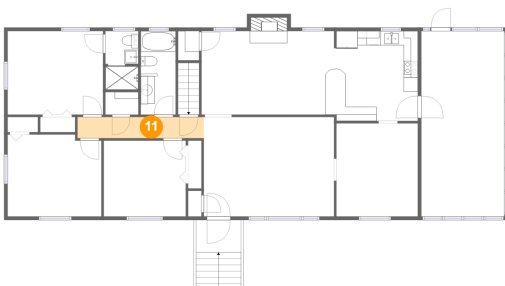

11 Floor 2 - Hall

Dimensions: 17'10" x 3'0"
Area: 53 sq. ft
Counted as Living Area:
Yes

Heated: Yes
Finished: Yes
Enclosed: Yes
Contiguous:
Yes
Permitted: Yes
Wet Space: No
Addition: No
Conversion: No