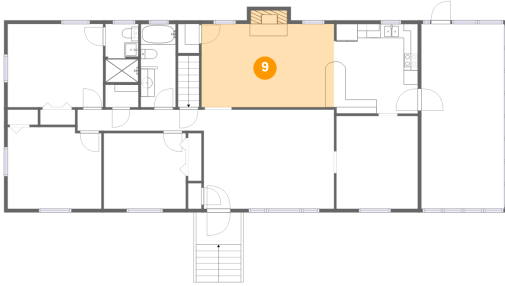

5833 Littlehorn Drive, Castle Rock, Cave Spring, Roanoke, Roanoke County, Virginia, United

9 Floor 2 - Family Room

Dimensions: 18'8" x 11'9"
Area: 229 sq. ft
Counted as Living Area:
Yes

Heated: Yes
Finished: Yes
Enclosed: Yes
Contiguous:
Yes
Permitted: Yes
Wet Space: No
Addition: No
Conversion: No