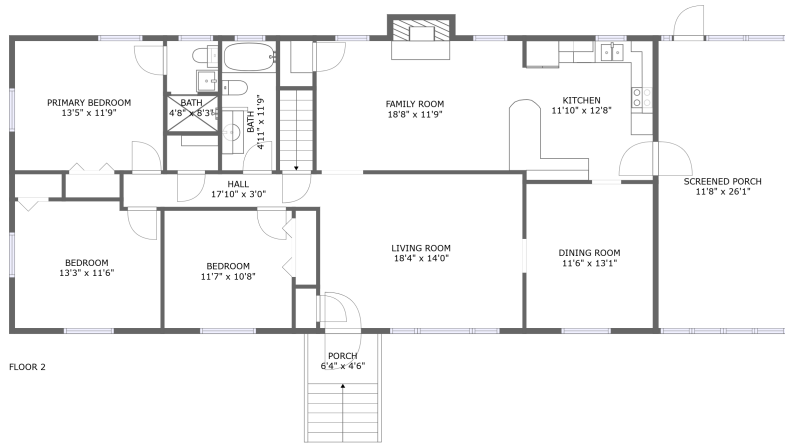

5833 Littlehorn Drive, Castle Rock, Cave Spring, Roanoke, Roanoke County, Virginia, United

Property Summary

1 garages   **3** bedrooms   **2** bathrooms   **0** half baths

2 floors

3,184 Gross Living Area sqft

3,930 total sqft