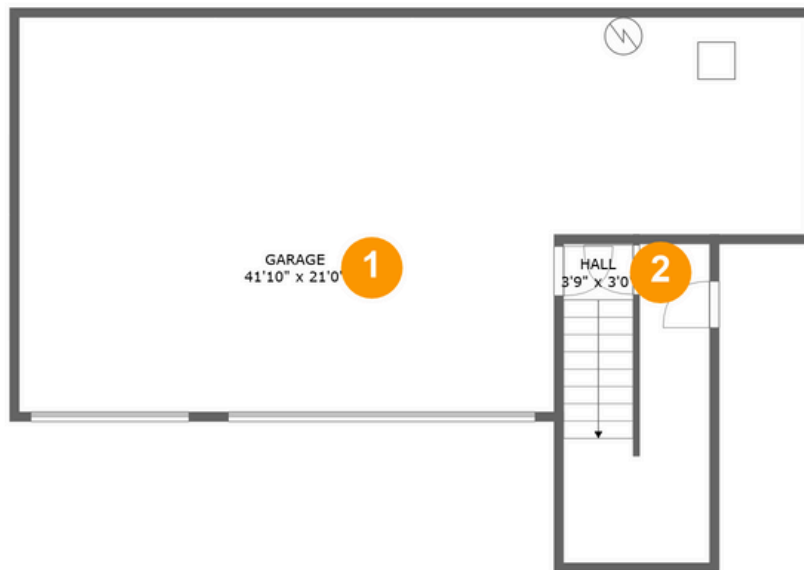

**10448 155th Avenue Northeast, Education Hill,  
Redmond, King County, Washington, United****Room Dimensions**

Floor 1

Total sqft: 967

Living area: 0

#	Room name	Dimensions	Area (sqft)	Counted as Living Area
1	Garage	41'10" x 21'0"	754 sq. ft	No
2	Hall	3'9" x 3'0"	128 sq. ft	No

## Room Dimensions