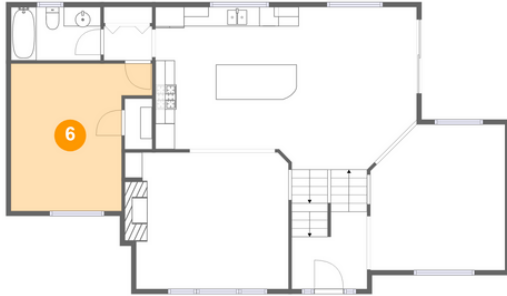

10448 155th Avenue Northeast, Education Hill, Redmond, King County, Washington, United

6 Floor 2 - Bedroom

Dimensions: 14'7" x 15'2"
Area: 184 sq. ft
Counted as Living Area:
Yes

Heated: Yes
Finished: Yes
Enclosed: Yes
Contiguous:
Yes Permitted:
Yes Wet Space:
No Addition:
No Conversion:
No