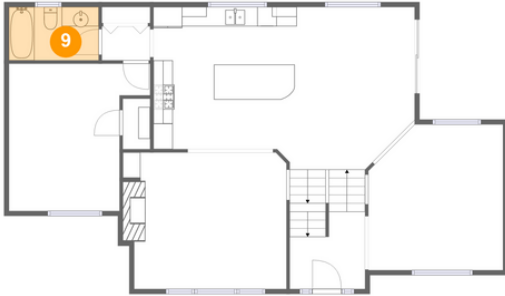

10448 155th Avenue Northeast, Education Hill, Redmond, King County, Washington, United

9 Floor 2 - Bath

Dimensions: 9'3" x 5'6"
Area: 51 sq. ft
Counted as Living Area:
Yes

Heated: Yes
Finished: Yes
Enclosed: Yes
Contiguous:
Yes
Permitted: Yes
Wet Space: Yes
Addition: No
Conversion: No