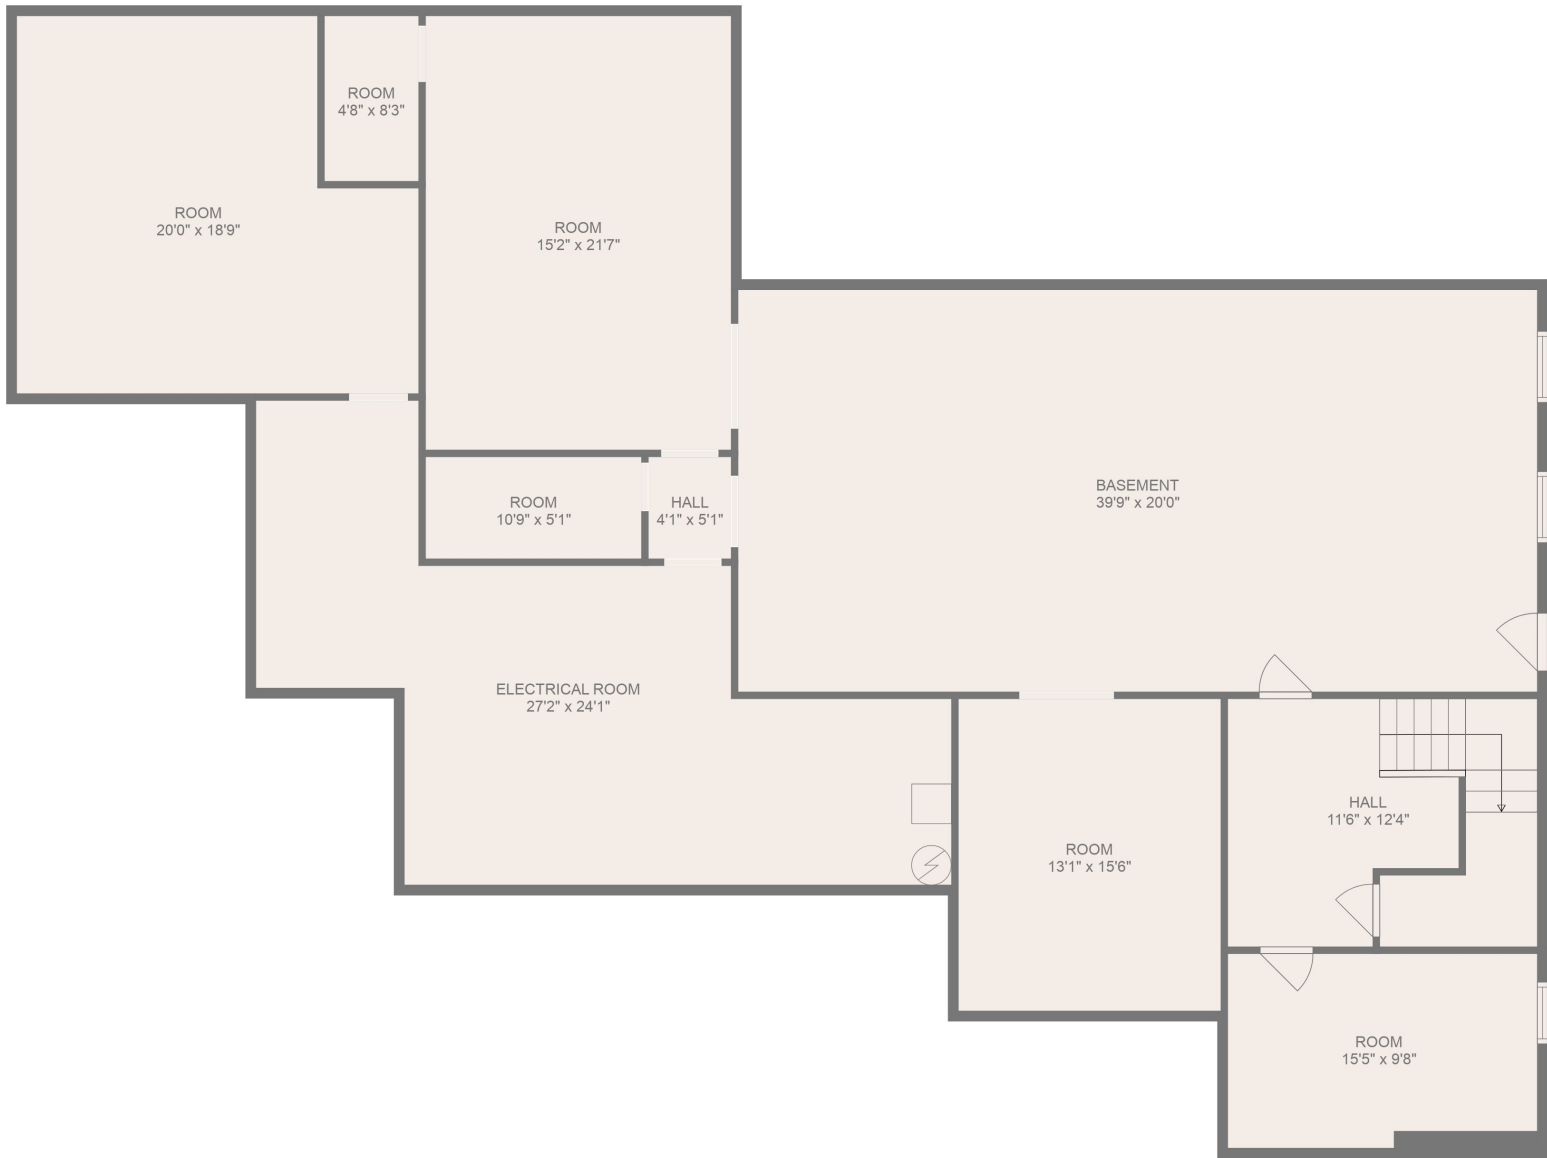

Total scanned area: 12139 sq. ft

MEASUREMENTS ARE CALCULATED BY CUBICASA TECHNOLOGY. DEEMED HIGHLY RELIABLE BUT NOT GUARANTEED.

Total scanned area: 12139 sq. ft

MEASUREMENTS ARE CALCULATED BY CUBICASA TECHNOLOGY. DEEMED HIGHLY RELIABLE BUT NOT GUARANTEED.