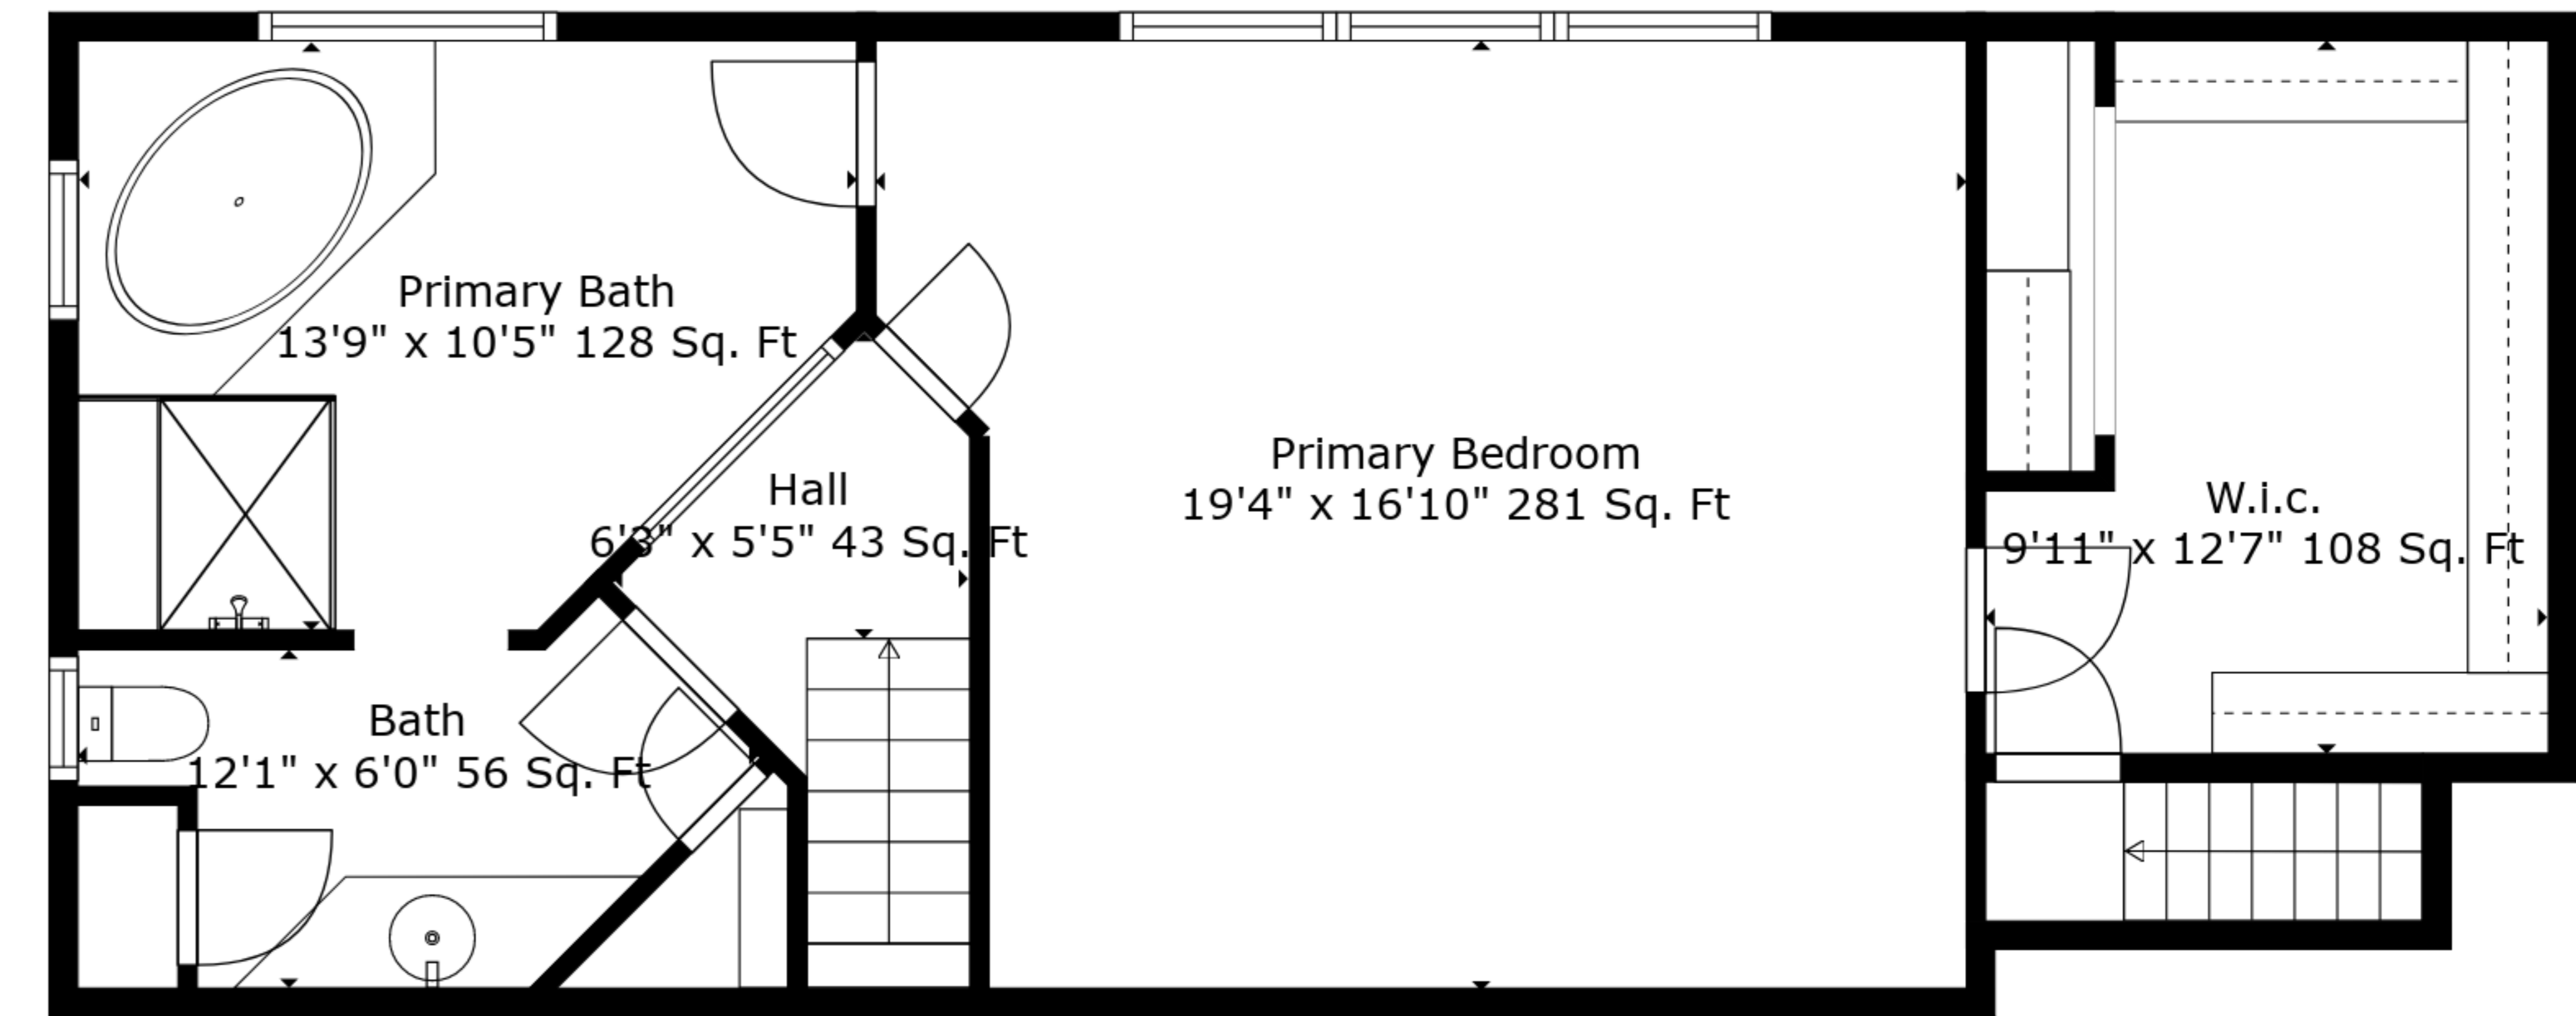

TOTAL: 2046 sq. ft
 BELOW GROUND: 108 sq. ft, FLOOR 2: 1243 sq. ft, FLOOR 3: 695 sq. ft
 EXCLUDED AREAS: LAUNDRY: 312 sq. ft, UTILITY: 172 sq. ft, ROOM: 95 sq. ft,
 BASEMENT: 300 sq. ft, GARAGE: 461 sq. ft, LOW CEILING: 20 sq. ft

Measurements Are Deemed Highly Reliable But Not Guaranteed.

TOTAL: 2046 sq. ft

BELOW GROUND: 108 sq. ft, FLOOR 2: 1243 sq. ft, FLOOR 3: 695 sq. ft
 EXCLUDED AREAS: LAUNDRY: 312 sq. ft, UTILITY: 172 sq. ft, ROOM: 95 sq. ft,
 BASEMENT: 300 sq. ft, GARAGE: 461 sq. ft, LOW CEILING: 20 sq. ft

Measurements Are Deemed Highly Reliable But Not Guaranteed.

Floor 2

Floor 3

Floor 1

TOTAL: 2046 sq. ft
 BELOW GROUND: 108 sq. ft, FLOOR 2: 1243 sq. ft, FLOOR 3: 695 sq. ft
 EXCLUDED AREAS: LAUNDRY: 312 sq. ft, UTILITY: 172 sq. ft, ROOM: 95 sq. ft,
 BASEMENT: 300 sq. ft, GARAGE: 461 sq. ft, LOW CEILING: 20 sq. ft