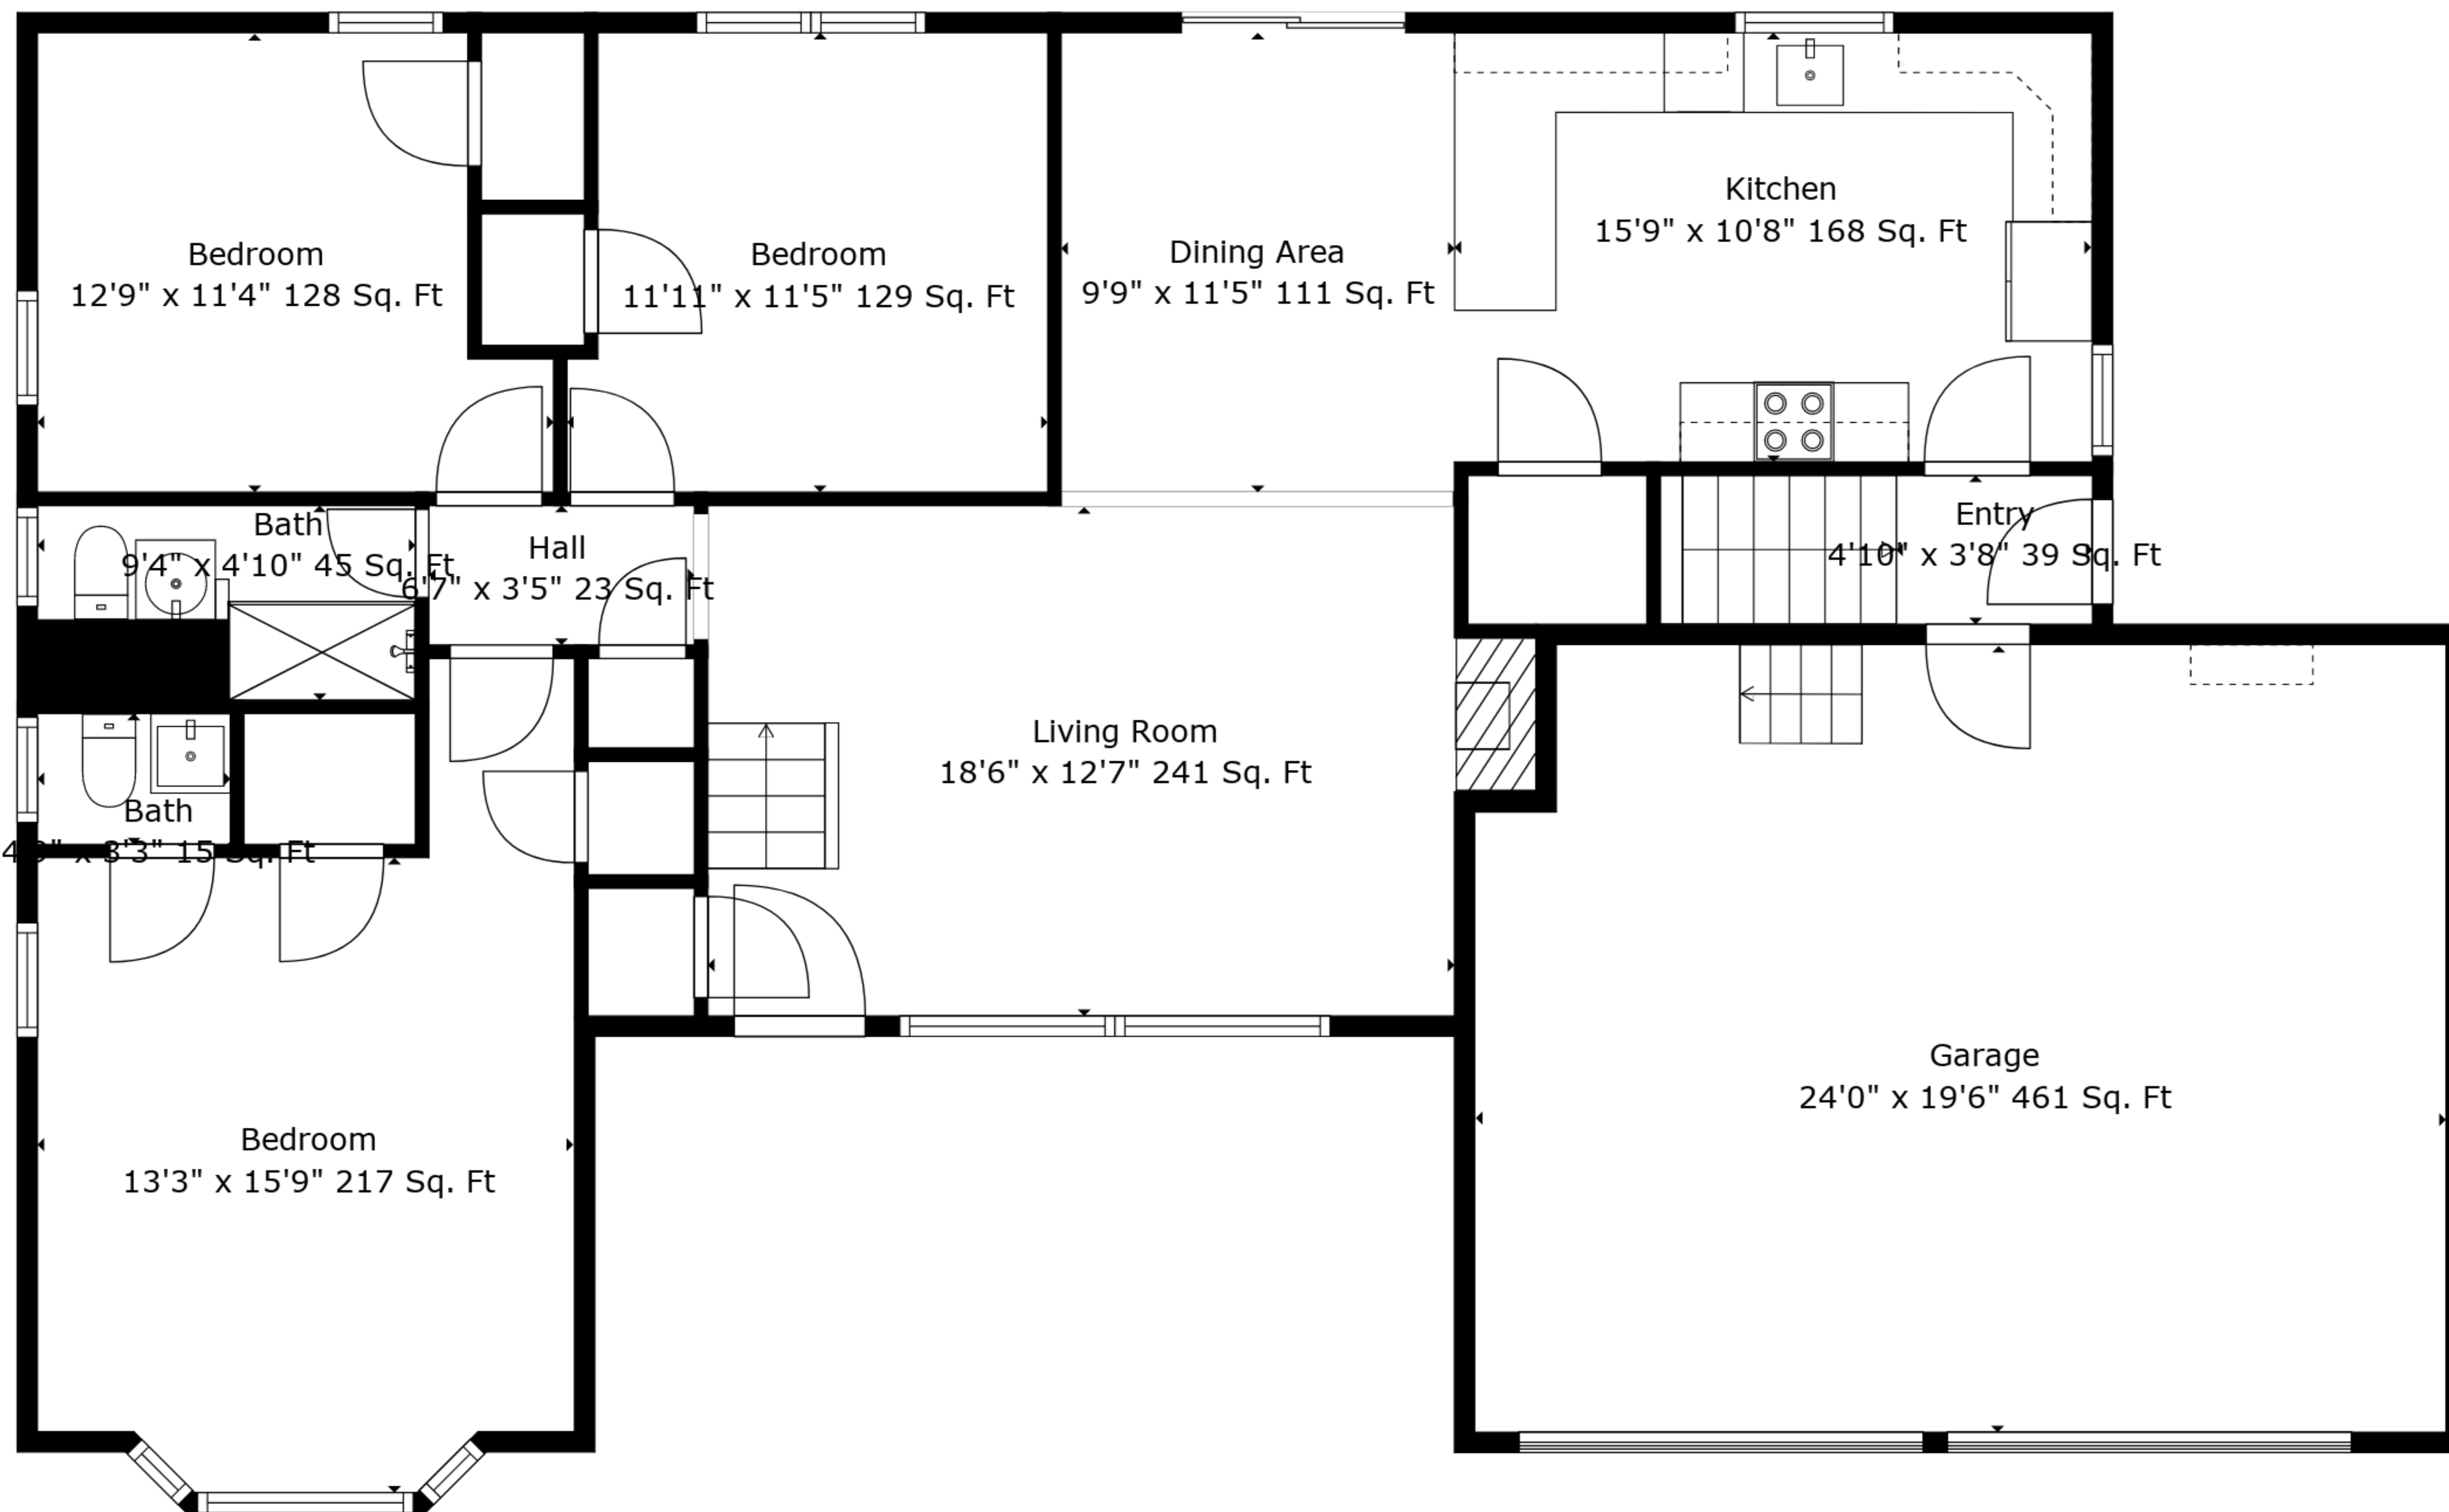

TOTAL: 2046 sq. ft
 BELOW GROUND: 108 sq. ft, FLOOR 2: 1243 sq. ft, FLOOR 3: 695 sq. ft
 EXCLUDED AREAS: LAUNDRY: 312 sq. ft, UTILITY: 172 sq. ft, ROOM: 95 sq. ft,
 BASEMENT: 300 sq. ft, GARAGE: 461 sq. ft, LOW CEILING: 20 sq. ft

Measurements Are Deemed Highly Reliable But Not Guaranteed.

TOTAL: 2046 sq. ft

BELOW GROUND: 108 sq. ft, FLOOR 2: 1243 sq. ft, FLOOR 3: 695 sq. ft
 EXCLUDED AREAS: LAUNDRY: 312 sq. ft, UTILITY: 172 sq. ft, ROOM: 95 sq. ft,
 BASEMENT: 300 sq. ft, GARAGE: 461 sq. ft, LOW CEILING: 20 sq. ft

Measurements Are Deemed Highly Reliable But Not Guaranteed.

Floor 2

Floor 3

Floor 1

TOTAL: 2046 sq. ft
 BELOW GROUND: 108 sq. ft, FLOOR 2: 1243 sq. ft, FLOOR 3: 695 sq. ft
 EXCLUDED AREAS: LAUNDRY: 312 sq. ft, UTILITY: 172 sq. ft, ROOM: 95 sq. ft,
 BASEMENT: 300 sq. ft, GARAGE: 461 sq. ft, LOW CEILING: 20 sq. ft