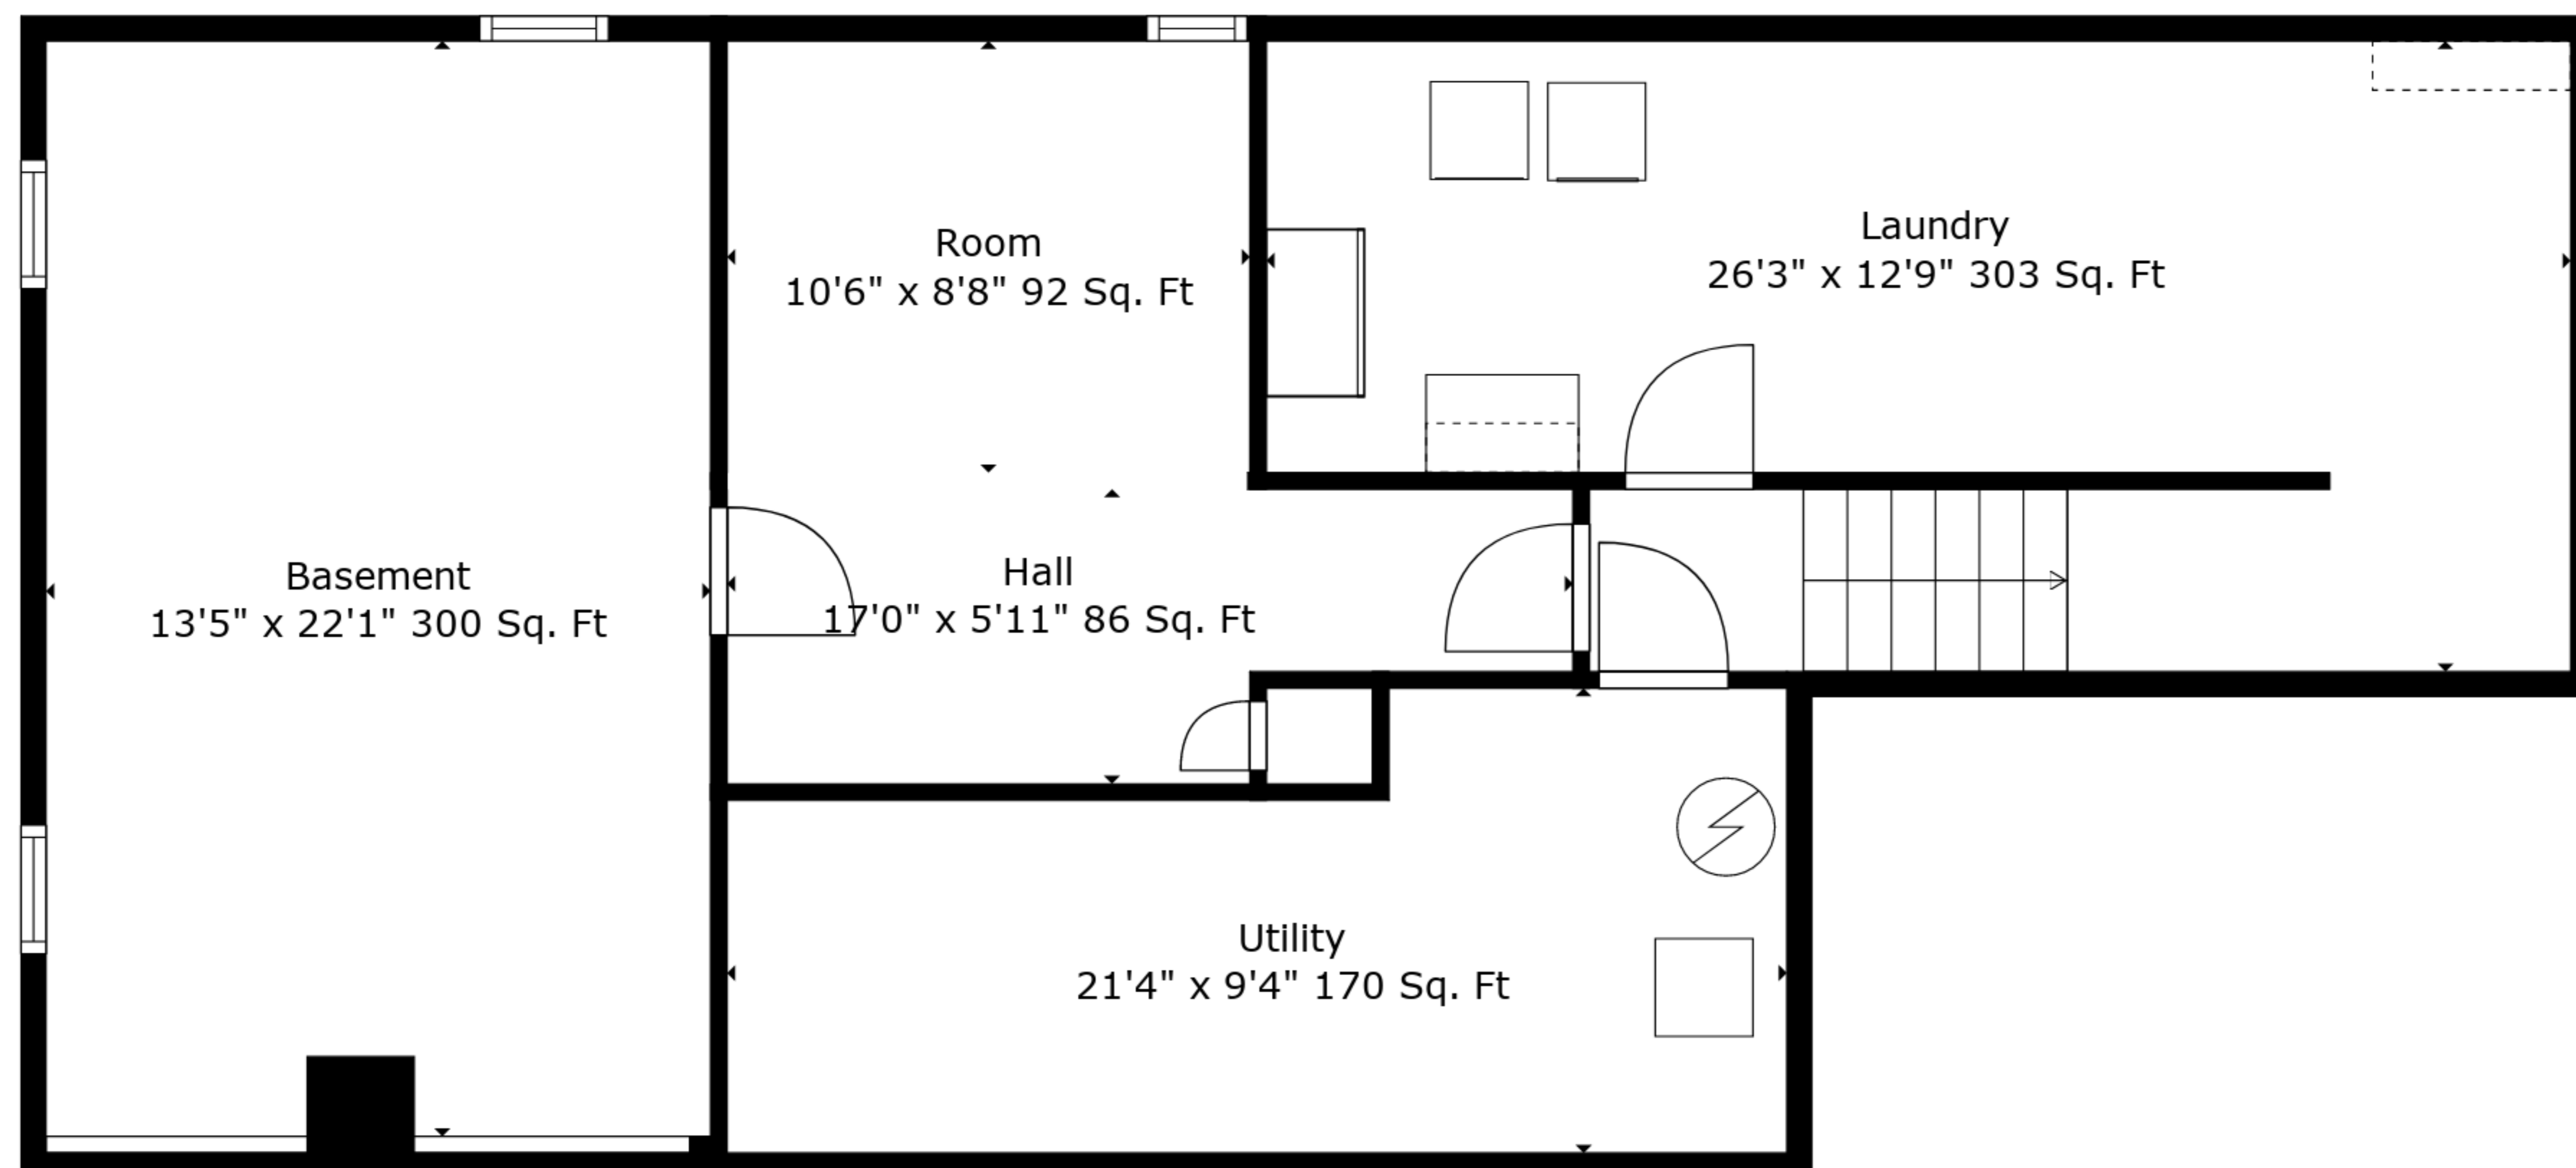

TOTAL: 2046 sq. ft
 BELOW GROUND: 108 sq. ft, FLOOR 2: 1243 sq. ft, FLOOR 3: 695 sq. ft
 EXCLUDED AREAS: LAUNDRY: 312 sq. ft, UTILITY: 172 sq. ft, ROOM: 95 sq. ft,
 BASEMENT: 300 sq. ft, GARAGE: 461 sq. ft, LOW CEILING: 20 sq. ft

Measurements Are Deemed Highly Reliable But Not Guaranteed.

TOTAL: 2046 sq. ft

BELOW GROUND: 108 sq. ft, FLOOR 2: 1243 sq. ft, FLOOR 3: 695 sq. ft
 EXCLUDED AREAS: LAUNDRY: 312 sq. ft, UTILITY: 172 sq. ft, ROOM: 95 sq. ft,
 BASEMENT: 300 sq. ft, GARAGE: 461 sq. ft, LOW CEILING: 20 sq. ft

Measurements Are Deemed Highly Reliable But Not Guaranteed.

Floor 2

Floor 3

Floor 1

TOTAL: 2046 sq. ft
 BELOW GROUND: 108 sq. ft, FLOOR 2: 1243 sq. ft, FLOOR 3: 695 sq. ft
 EXCLUDED AREAS: LAUNDRY: 312 sq. ft, UTILITY: 172 sq. ft, ROOM: 95 sq. ft,
 BASEMENT: 300 sq. ft, GARAGE: 461 sq. ft, LOW CEILING: 20 sq. ft