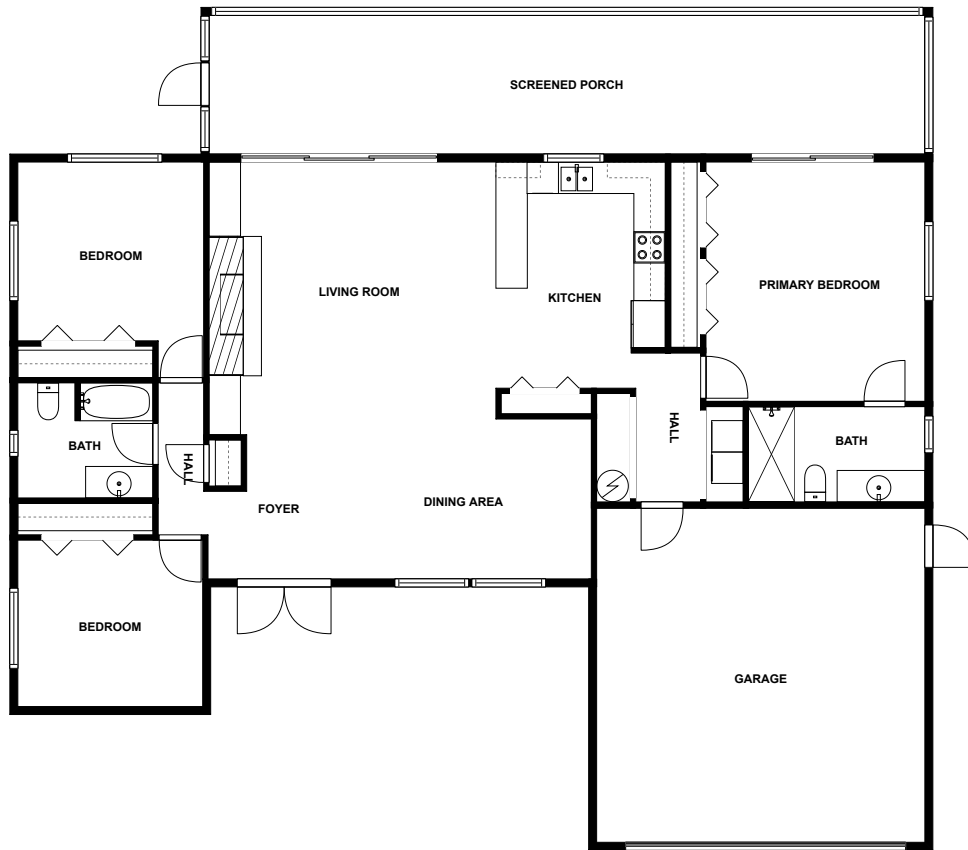

Home report

Burntfork Drive 2625
Clearwater

Highlights

1 Kitchen

1 Living room

3 Bedroom

2 Bath

20 Doors

Another Broken Egg Cafe, 0.3 mi

**Mease Hospital
Countryside Heliport, 1.6 mi**

Floor plan

fvm

SIZES AND DIMENSIONS ARE APPROXIMATE, ACTUAL MAY VARY.

Appendix 1: Data sheet

Garage - 1	Bedroom - 3	Bedroom - Master - 1
Bath - 2	Outdoor - 1	Outdoor - Porch - 1
Outdoor - Porch - Screen - 1	Hall - 2	Kitchen - 1
LivingRoom - 1	Dining - 1	Dining - Open - 1
Entry - 1	Entry - Foyer - 1	