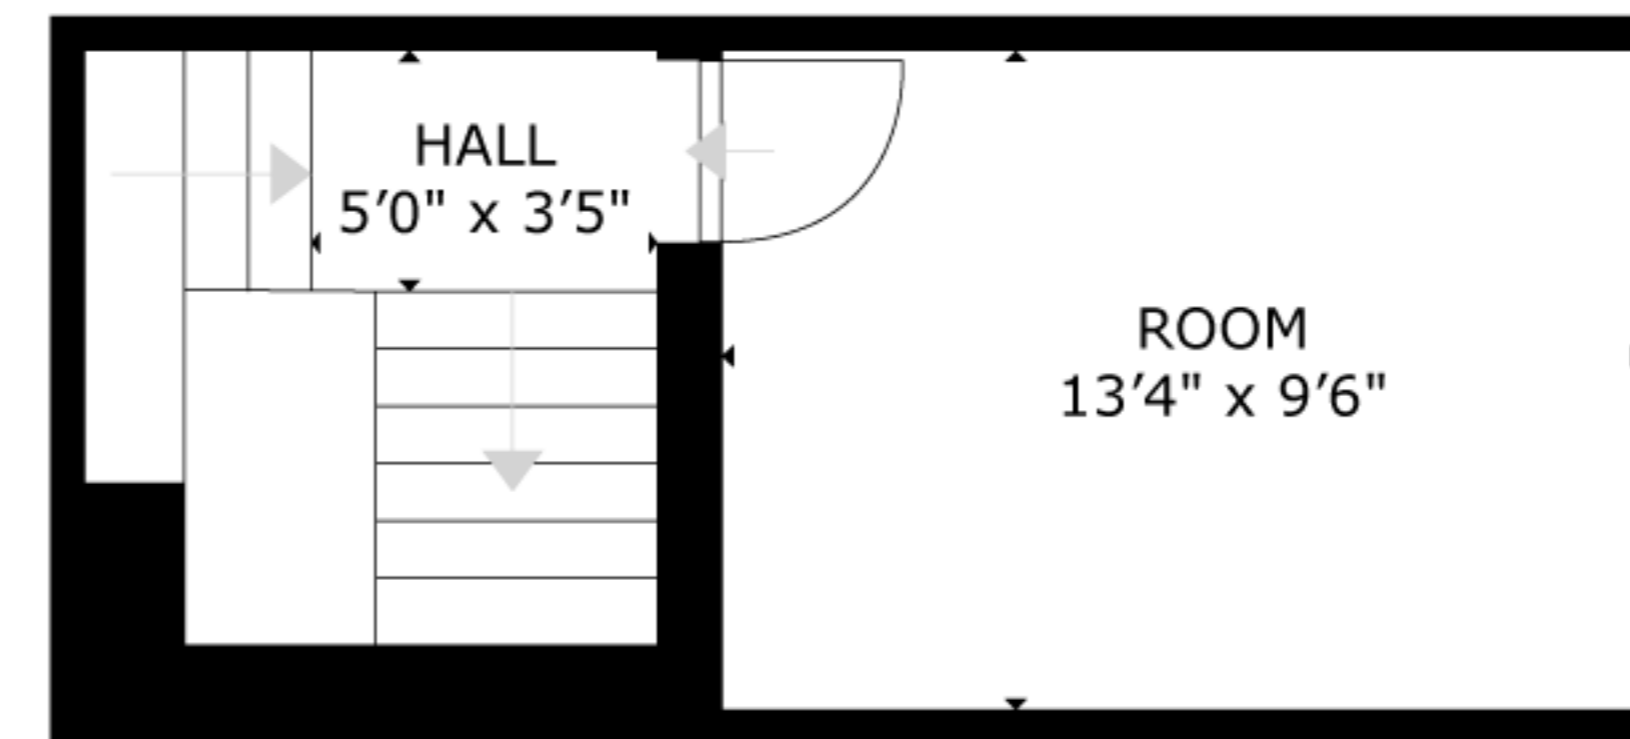

FLOOR 1

FLOOR 2

FLOOR 3

GROSS INTERNAL AREA
 FLOOR 1: 2281 sq.ft, FLOOR 2: 215 sq.ft, FLOOR 3: 839 sq.ft
 TOTAL: 3335 sq.ft
 SIZES AND DIMENSIONS ARE APPROXIMATE, ACTUAL MAY VARY.