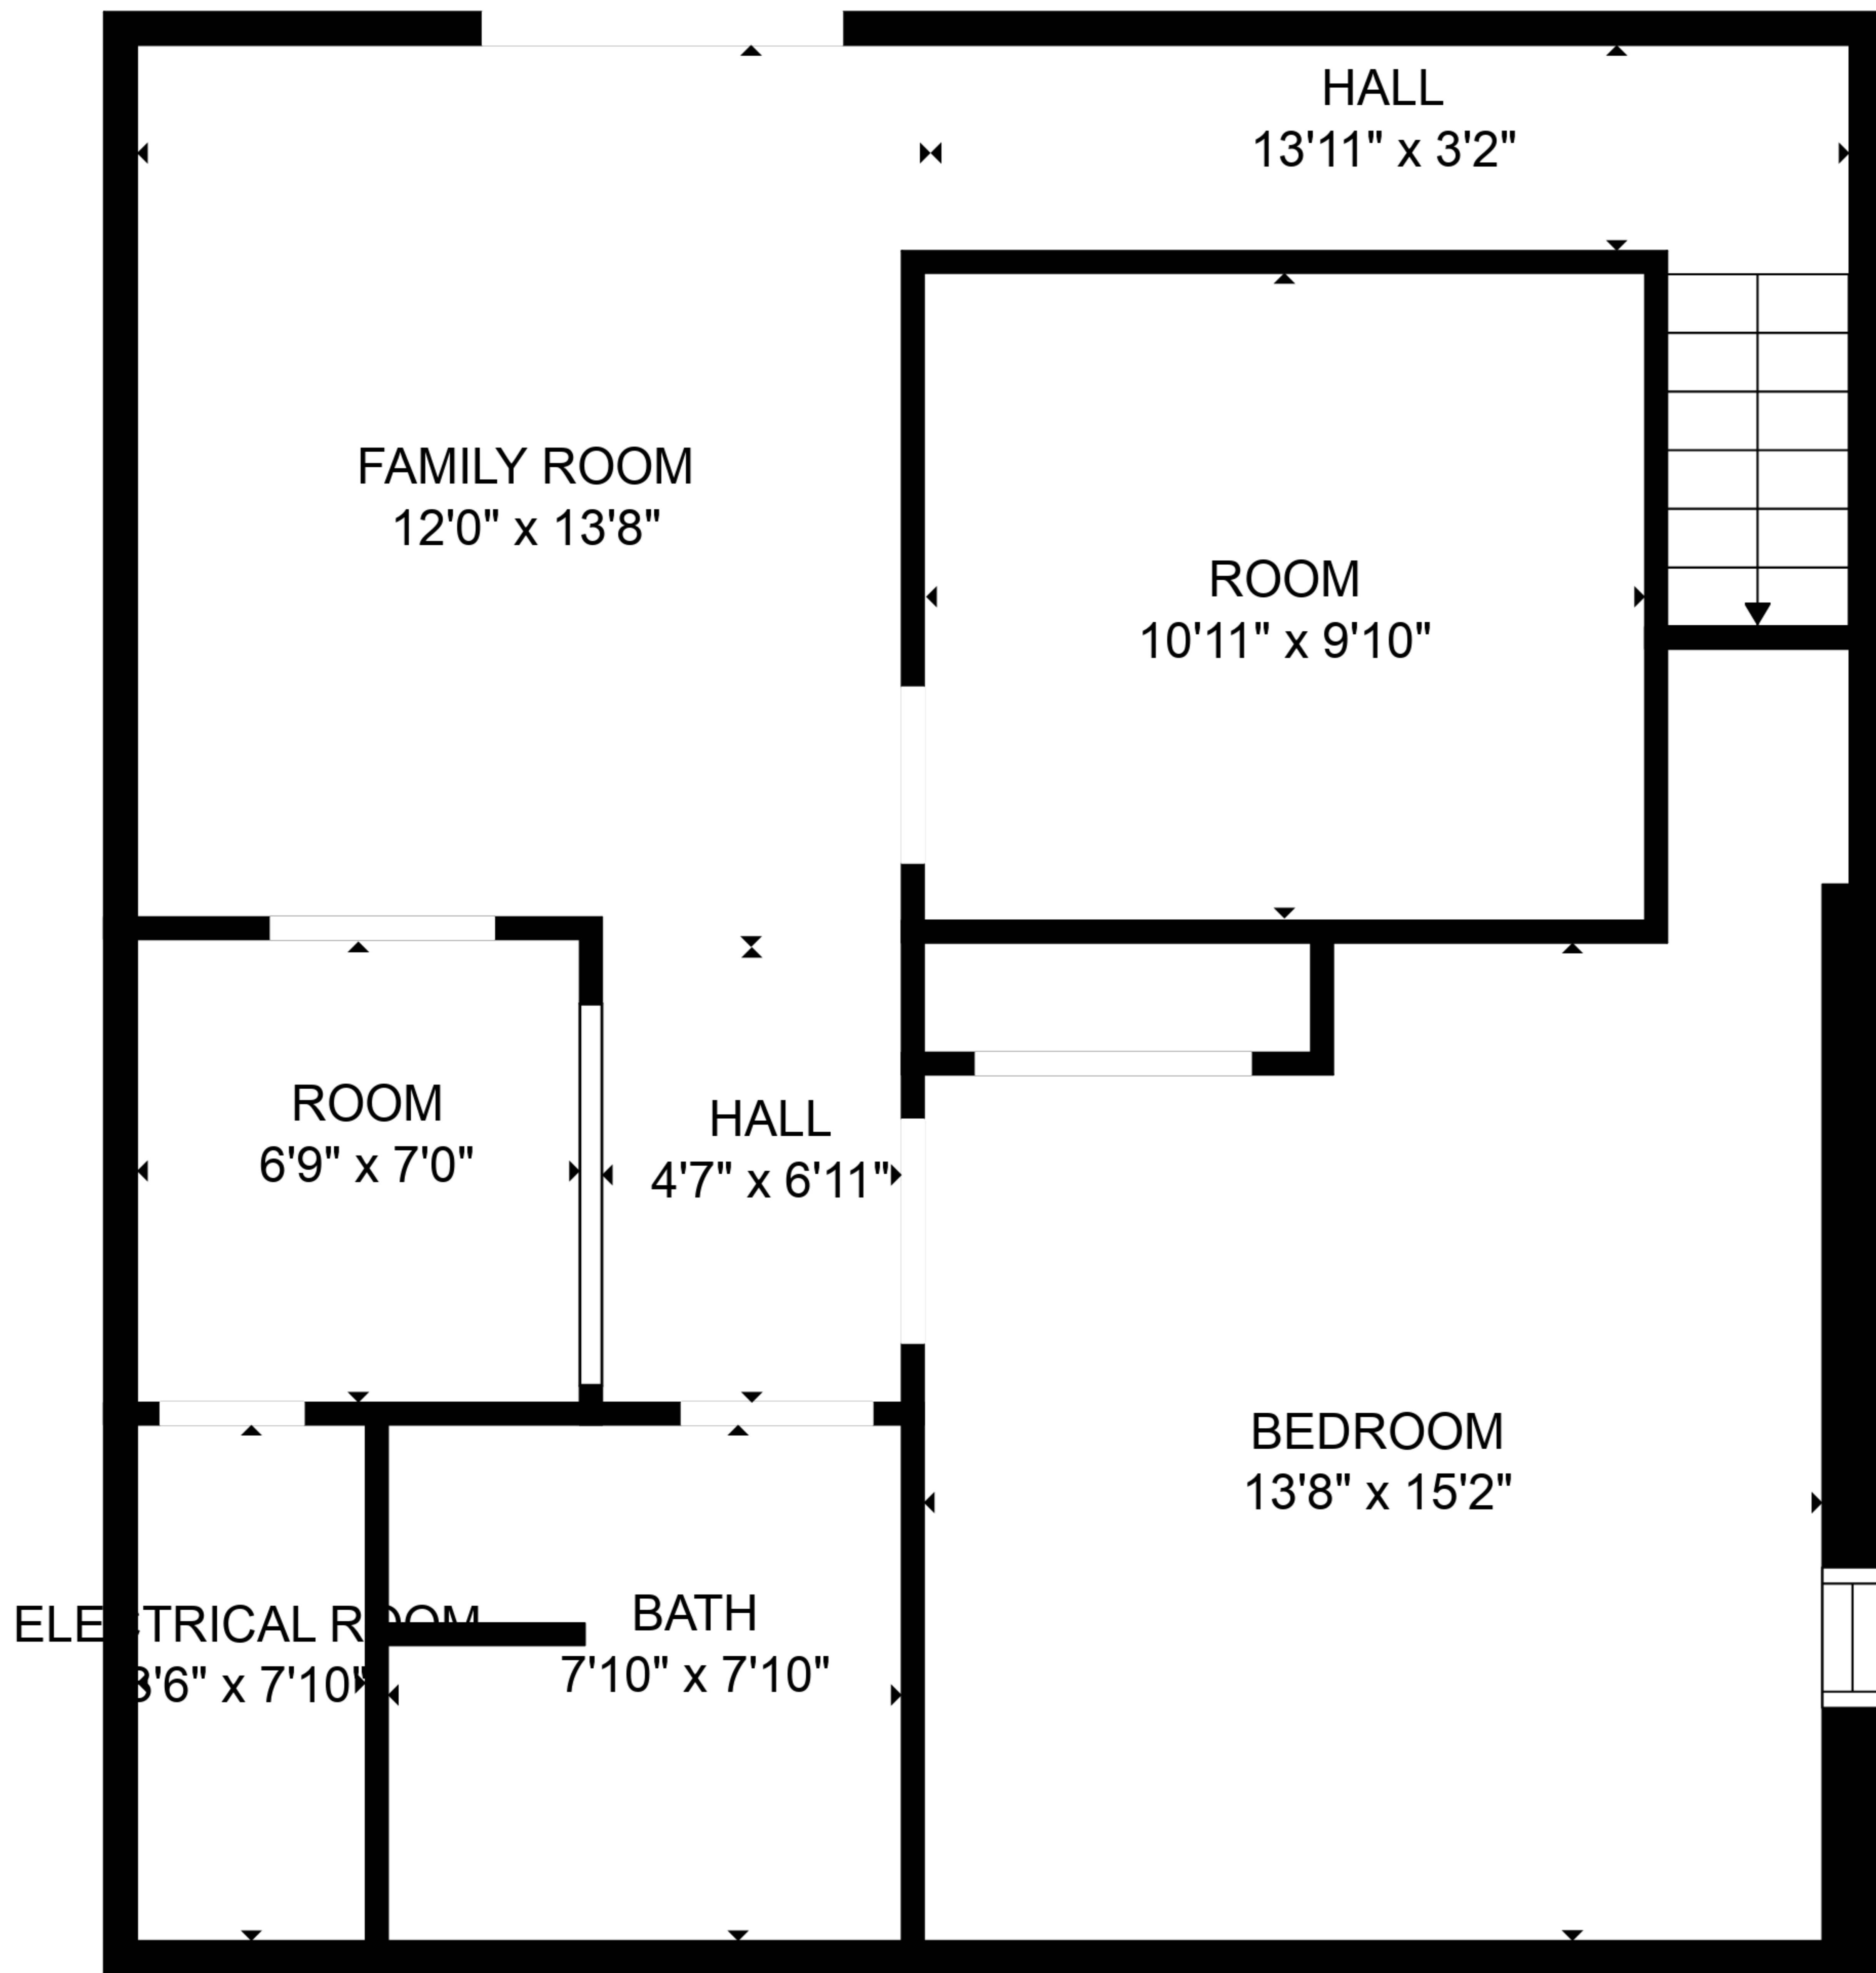

TOTAL: 1463 sq. ft
 BELOW GROUND: 714 sq. ft, FLOOR 2: 749 sq. ft
 EXCLUDED AREAS: ELECTRICAL ROOM: 27 sq. ft

TOTAL: 1463 sq. ft
BELOW GROUND: 714 sq. ft, FLOOR 2: 749 sq. ft
EXCLUDED AREAS: ELECTRICAL ROOM: 27 sq. ft

FLOOR 1

FLOOR 2

TOTAL: 1463 sq. ft
 BELOW GROUND: 714 sq. ft, FLOOR 2: 749 sq. ft
 EXCLUDED AREAS: ELECTRICAL ROOM: 27 sq. ft