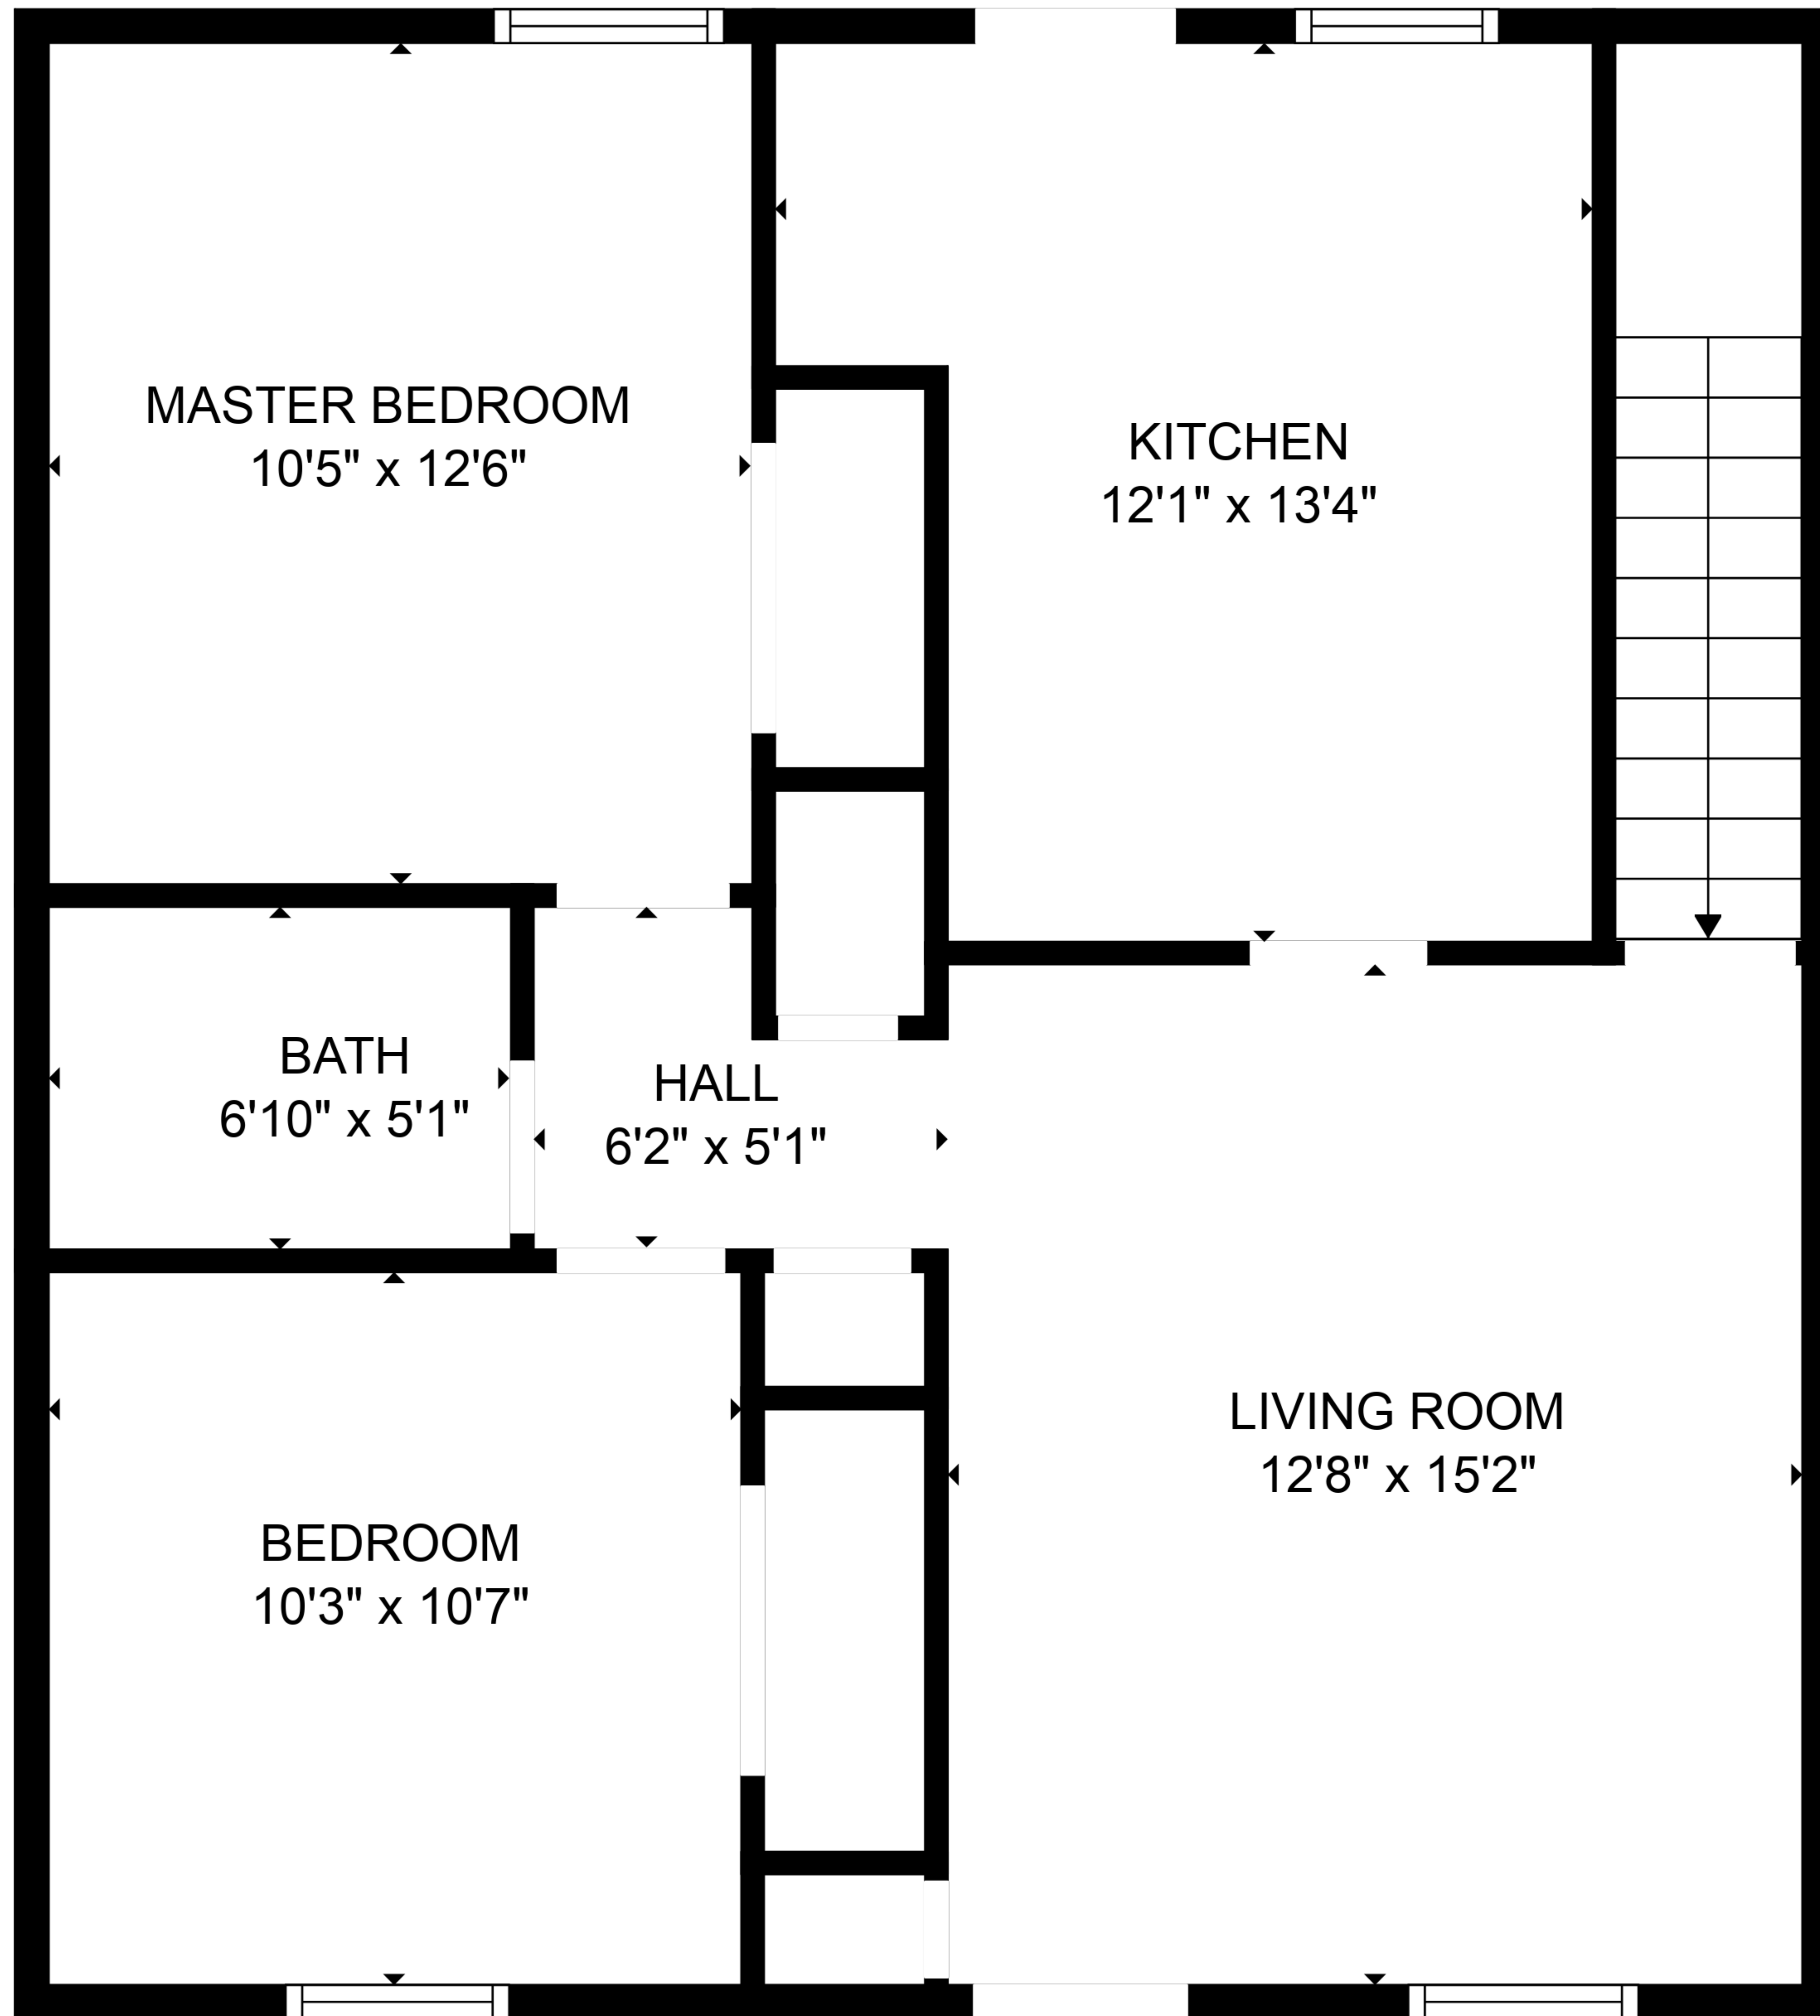

TOTAL: 1463 sq. ft
 BELOW GROUND: 714 sq. ft, FLOOR 2: 749 sq. ft
 EXCLUDED AREAS: ELECTRICAL ROOM: 27 sq. ft

TOTAL: 1463 sq. ft
BELOW GROUND: 714 sq. ft, FLOOR 2: 749 sq. ft
EXCLUDED AREAS: ELECTRICAL ROOM: 27 sq. ft

FLOOR 1

FLOOR 2

TOTAL: 1463 sq. ft
 BELOW GROUND: 714 sq. ft, FLOOR 2: 749 sq. ft
 EXCLUDED AREAS: ELECTRICAL ROOM: 27 sq. ft