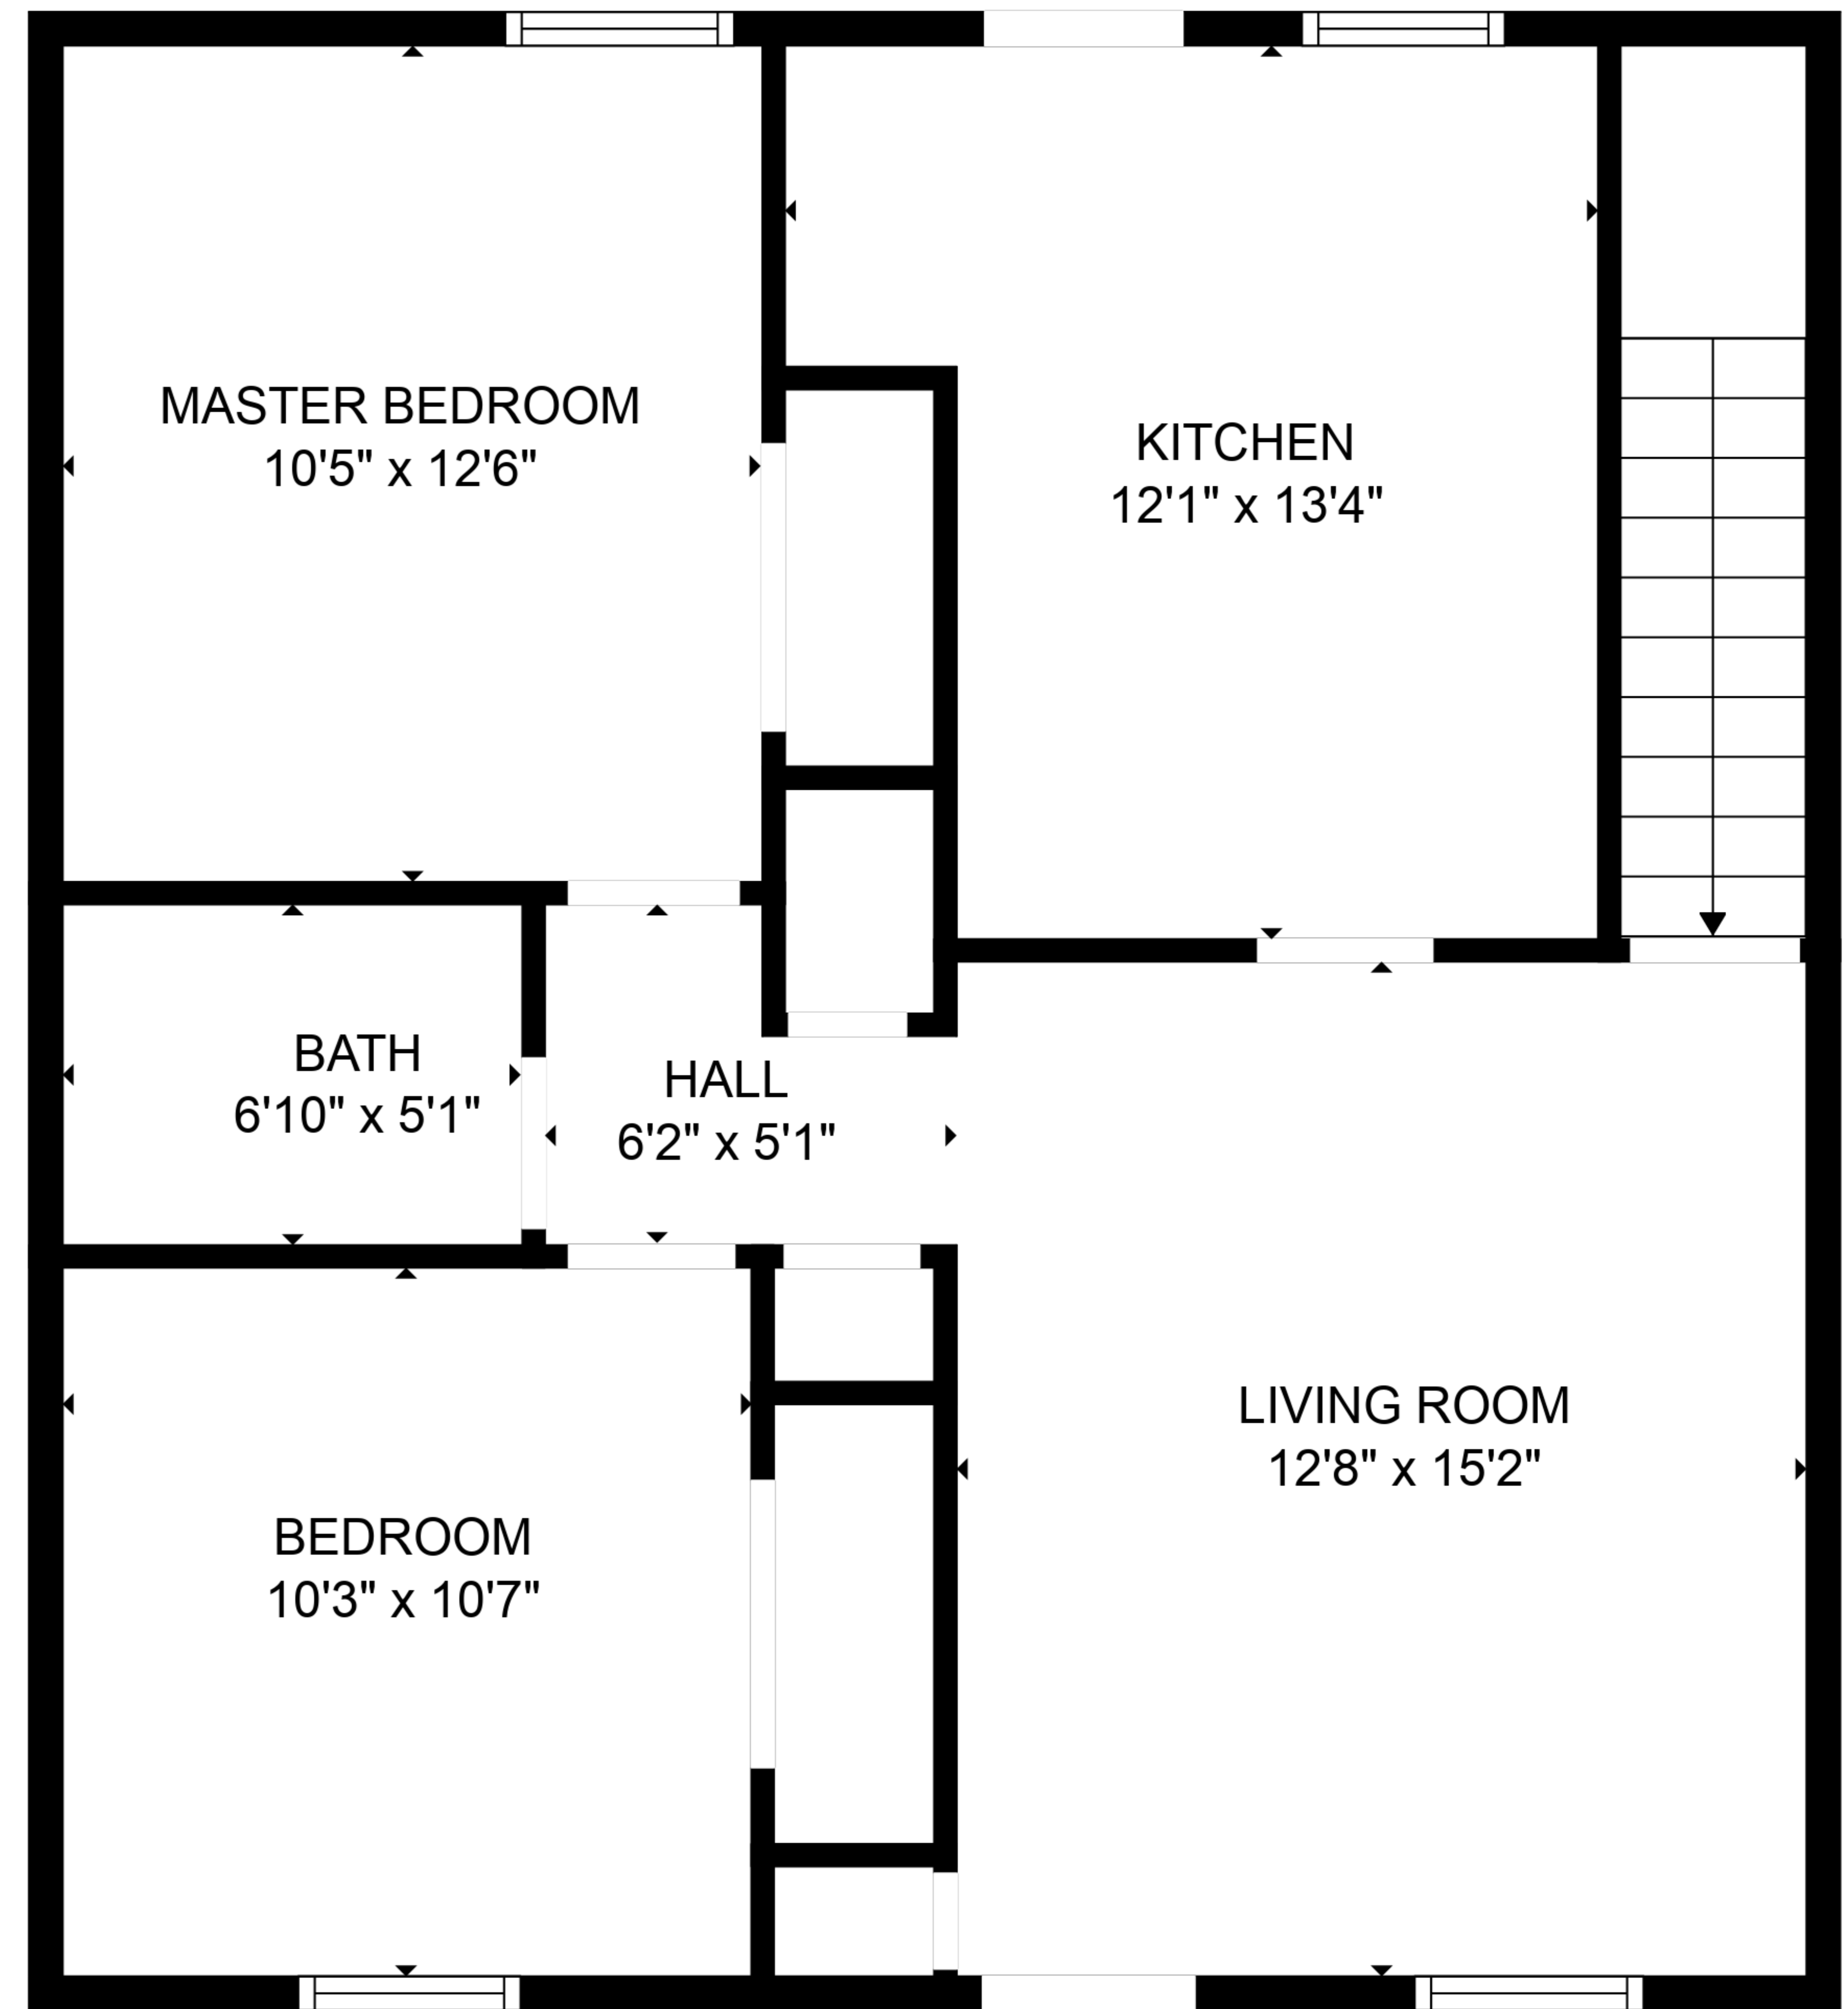

TOTAL: 1463 sq. ft
 BELOW GROUND: 714 sq. ft, FLOOR 2: 749 sq. ft
 EXCLUDED AREAS: ELECTRICAL ROOM: 27 sq. ft

TOTAL: 1463 sq. ft
BELOW GROUND: 714 sq. ft, FLOOR 2: 749 sq. ft
EXCLUDED AREAS: ELECTRICAL ROOM: 27 sq. ft

FLOOR 1

FLOOR 2

TOTAL: 1463 sq. ft
 BELOW GROUND: 714 sq. ft, FLOOR 2: 749 sq. ft
 EXCLUDED AREAS: ELECTRICAL ROOM: 27 sq. ft