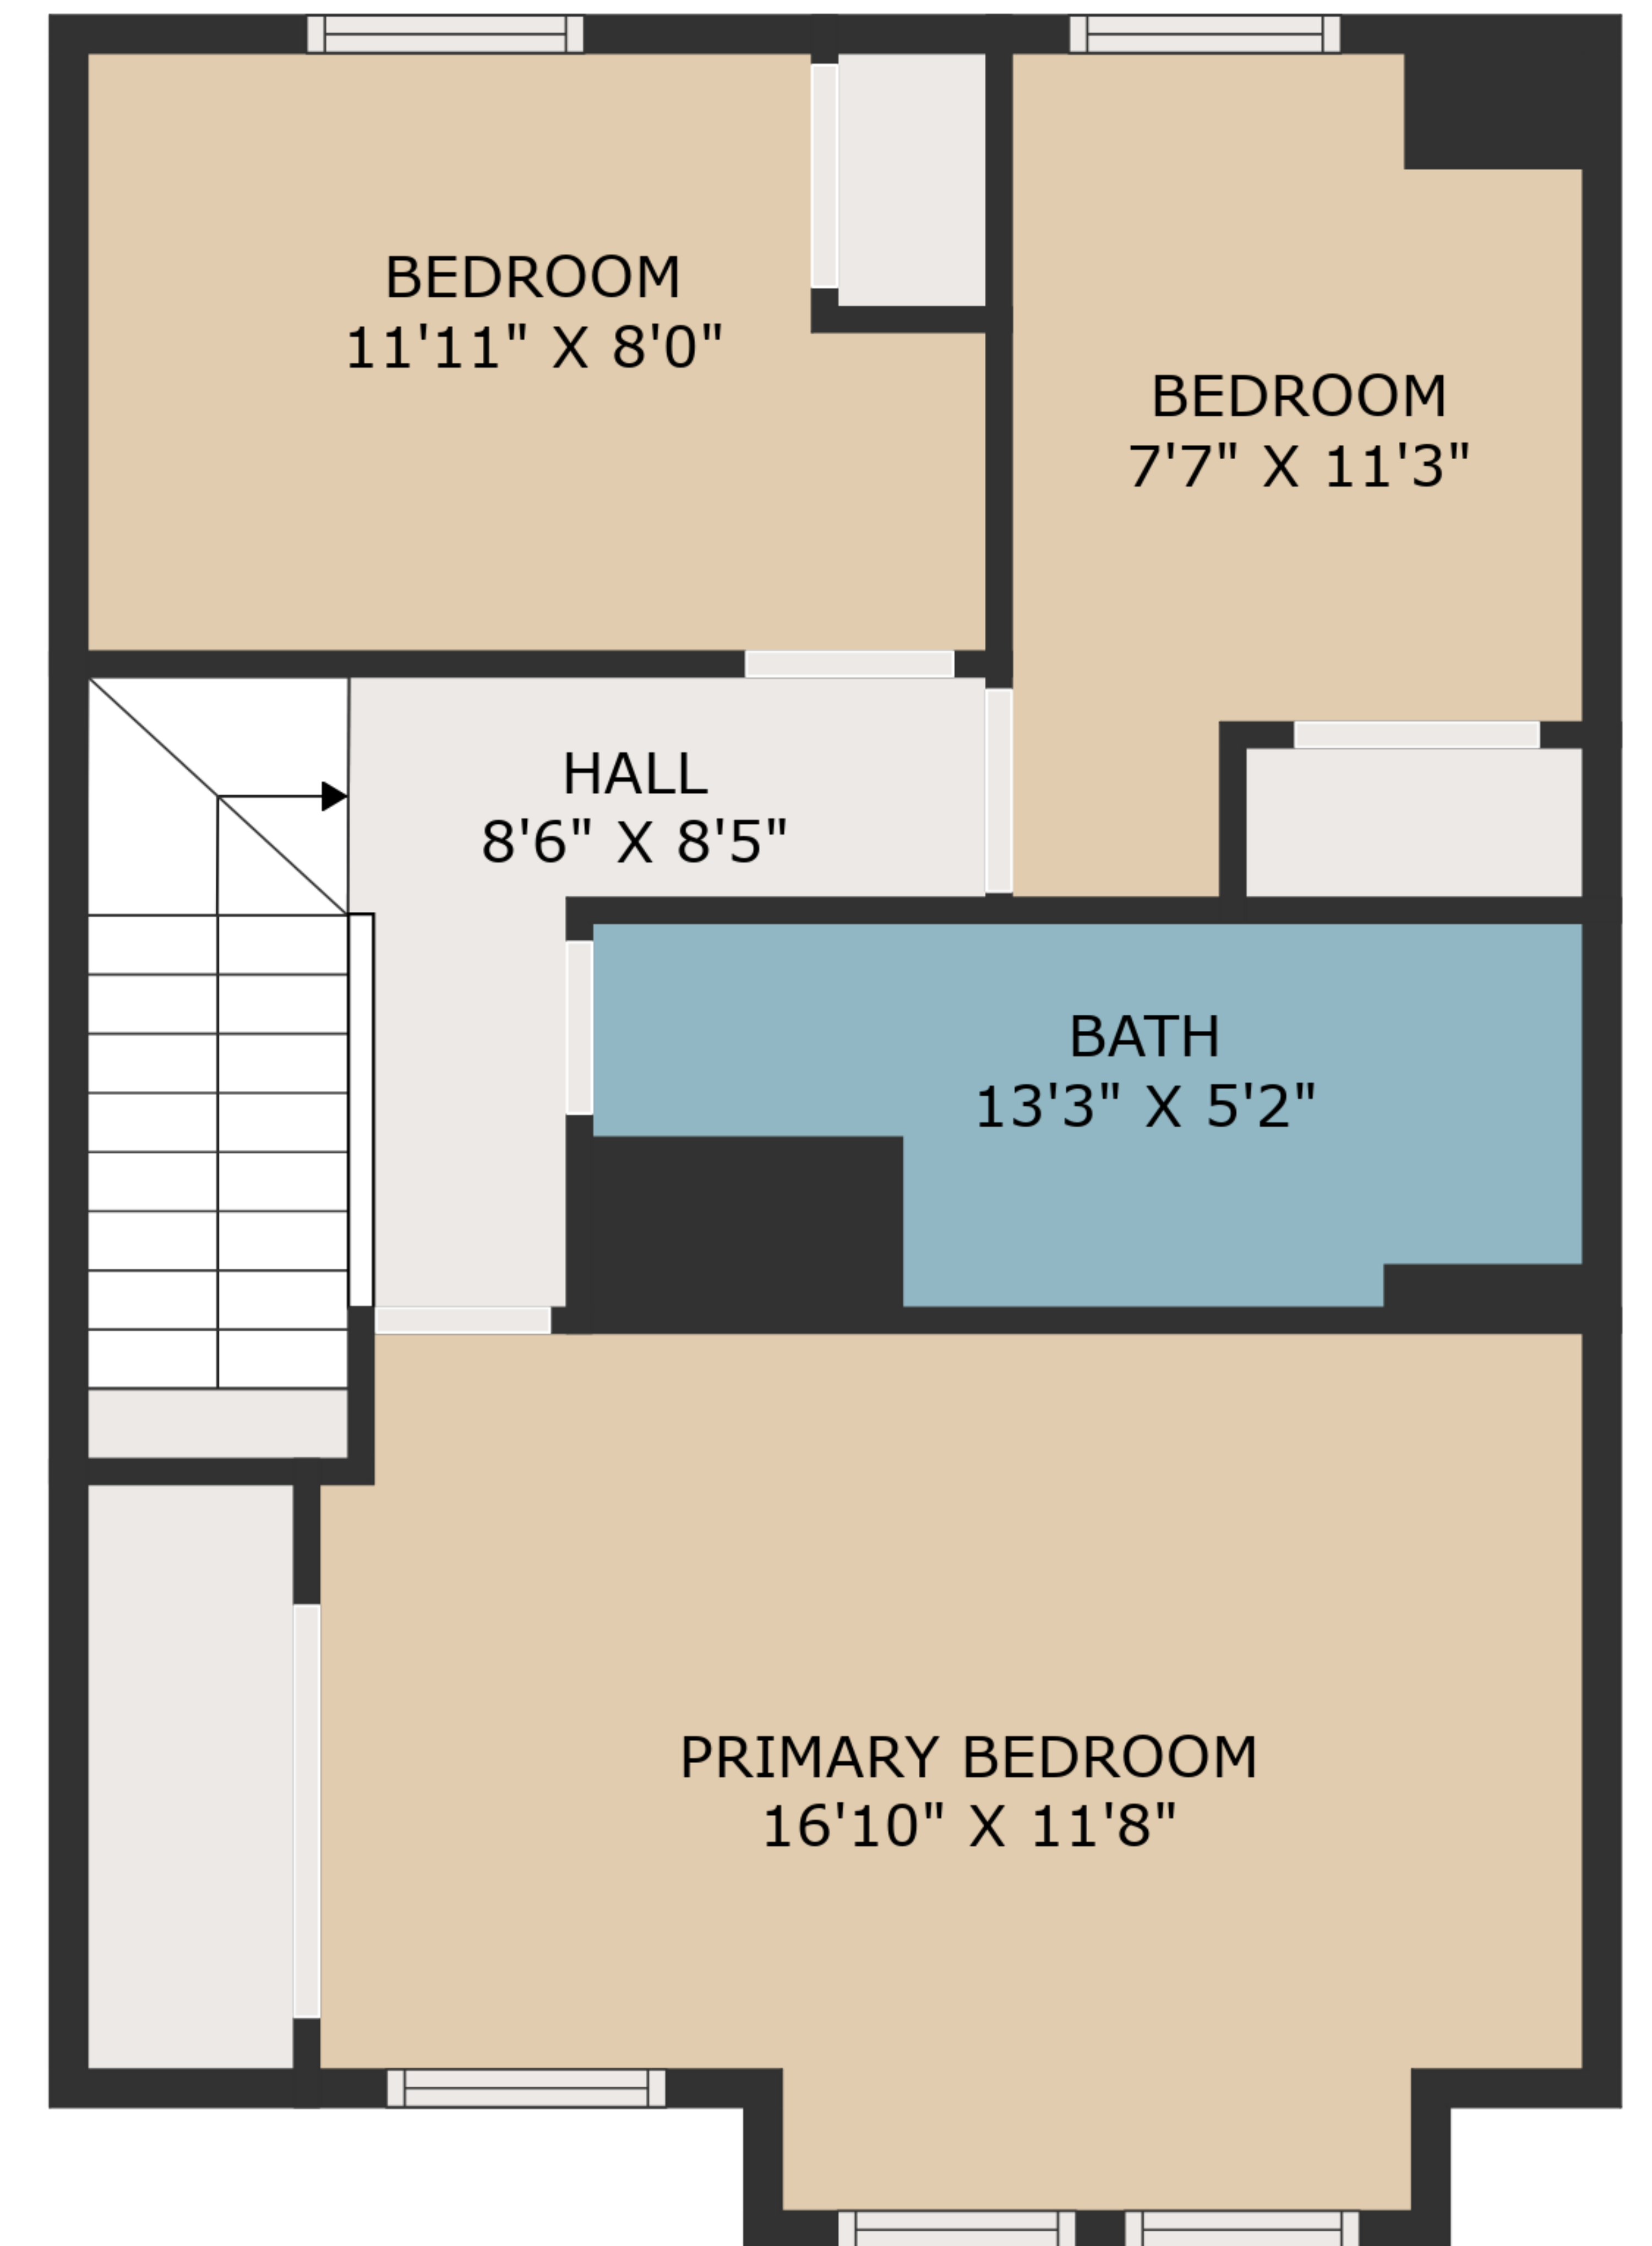

TOTAL: 1481 sq. ft
BELOW GROUND: 377 sq. ft, FLOOR 2: 552 sq. ft, FLOOR 3: 552 sq. ft
EXCLUDED AREAS: PATIO: 243 sq. ft, SCREENED PORCH: 124 sq. ft, BALCONY: 60 sq. ft

MEASUREMENTS ARE DEEMED HIGHLY RELIABLE BUT NOT GUARANTEED.

FLOOR 1

FLOOR 2

FLOOR 3

TOTAL: 1481 sq. ft
 BELOW GROUND: 377 sq. ft, FLOOR 2: 552 sq. ft, FLOOR 3: 552 sq. ft
 EXCLUDED AREAS: PATIO: 243 sq. ft, SCREENED PORCH: 124 sq. ft, BALCONY: 60 sq. ft

MEASUREMENTS ARE DEEMED HIGHLY RELIABLE BUT NOT GUARANTEED.