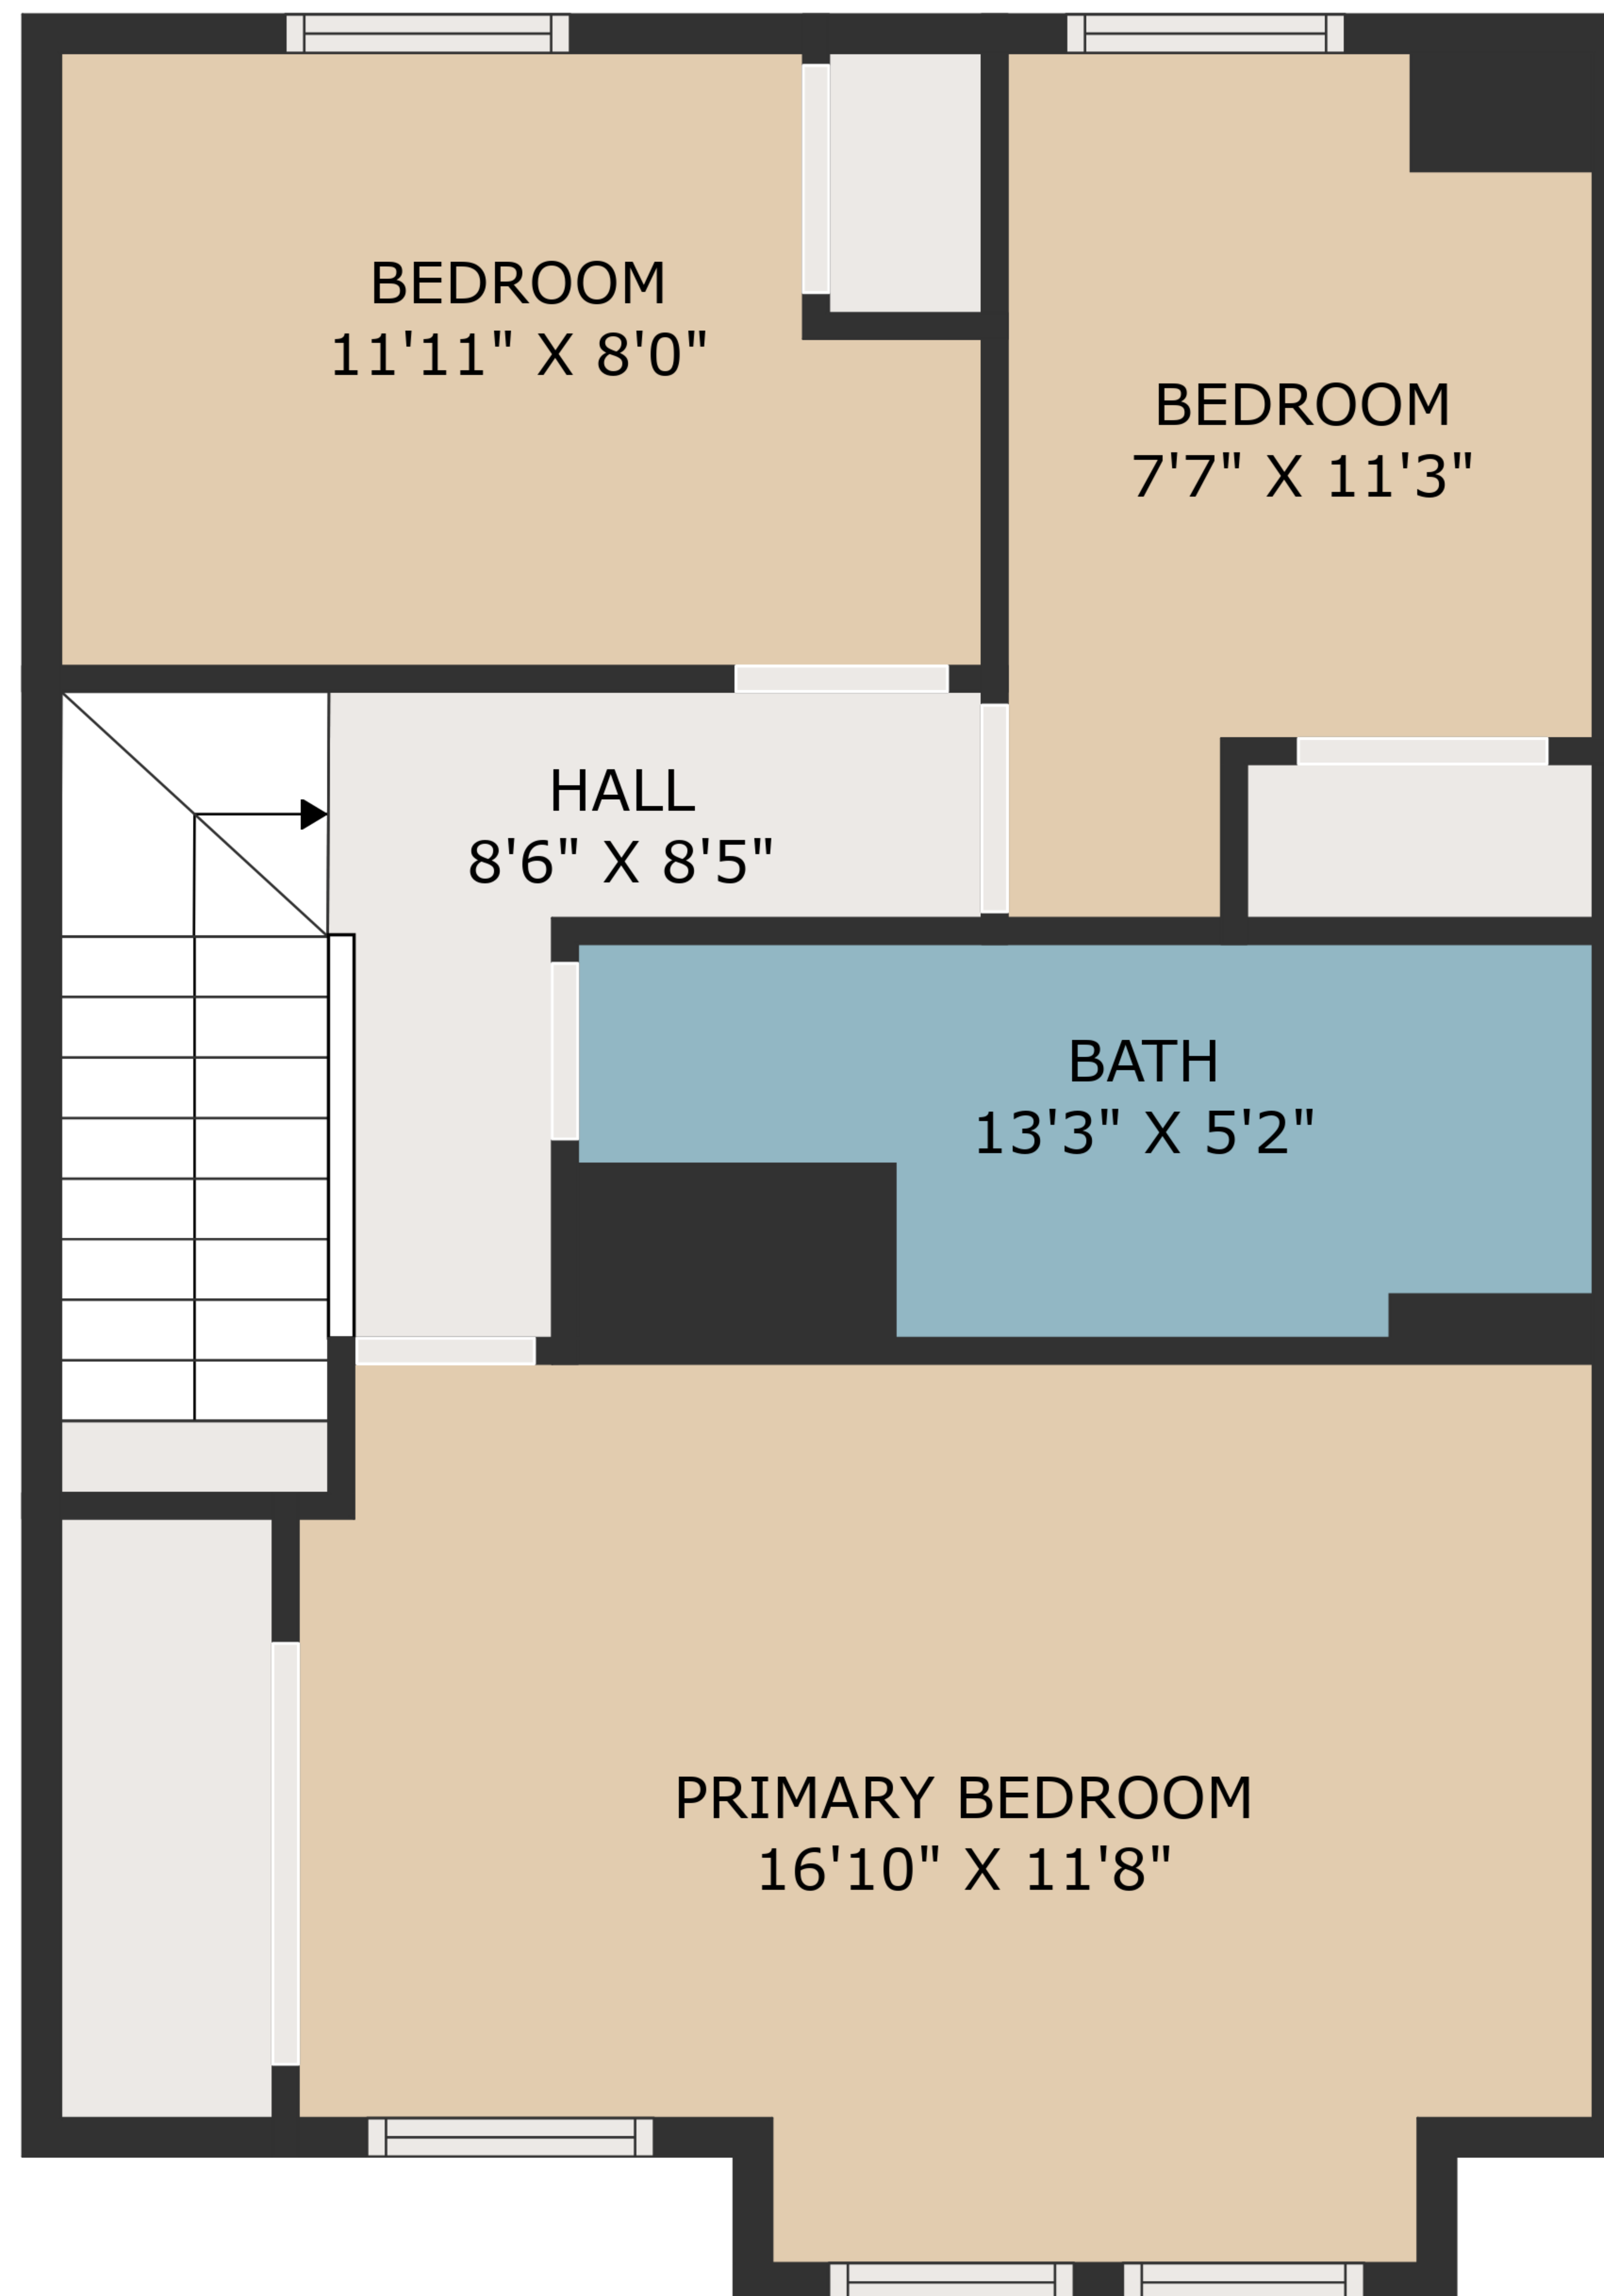

TOTAL: 1481 sq. ft
BELOW GROUND: 377 sq. ft, FLOOR 2: 552 sq. ft, FLOOR 3: 552 sq. ft
EXCLUDED AREAS: PATIO: 243 sq. ft, SCREENED PORCH: 124 sq. ft, BALCONY: 60 sq. ft

MEASUREMENTS ARE DEEMED HIGHLY RELIABLE BUT NOT GUARANTEED.

FLOOR 1

FLOOR 2

FLOOR 3

TOTAL: 1481 sq. ft
 BELOW GROUND: 377 sq. ft, FLOOR 2: 552 sq. ft, FLOOR 3: 552 sq. ft
 EXCLUDED AREAS: PATIO: 243 sq. ft, SCREENED PORCH: 124 sq. ft, BALCONY: 60 sq. ft

MEASUREMENTS ARE DEEMED HIGHLY RELIABLE BUT NOT GUARANTEED.