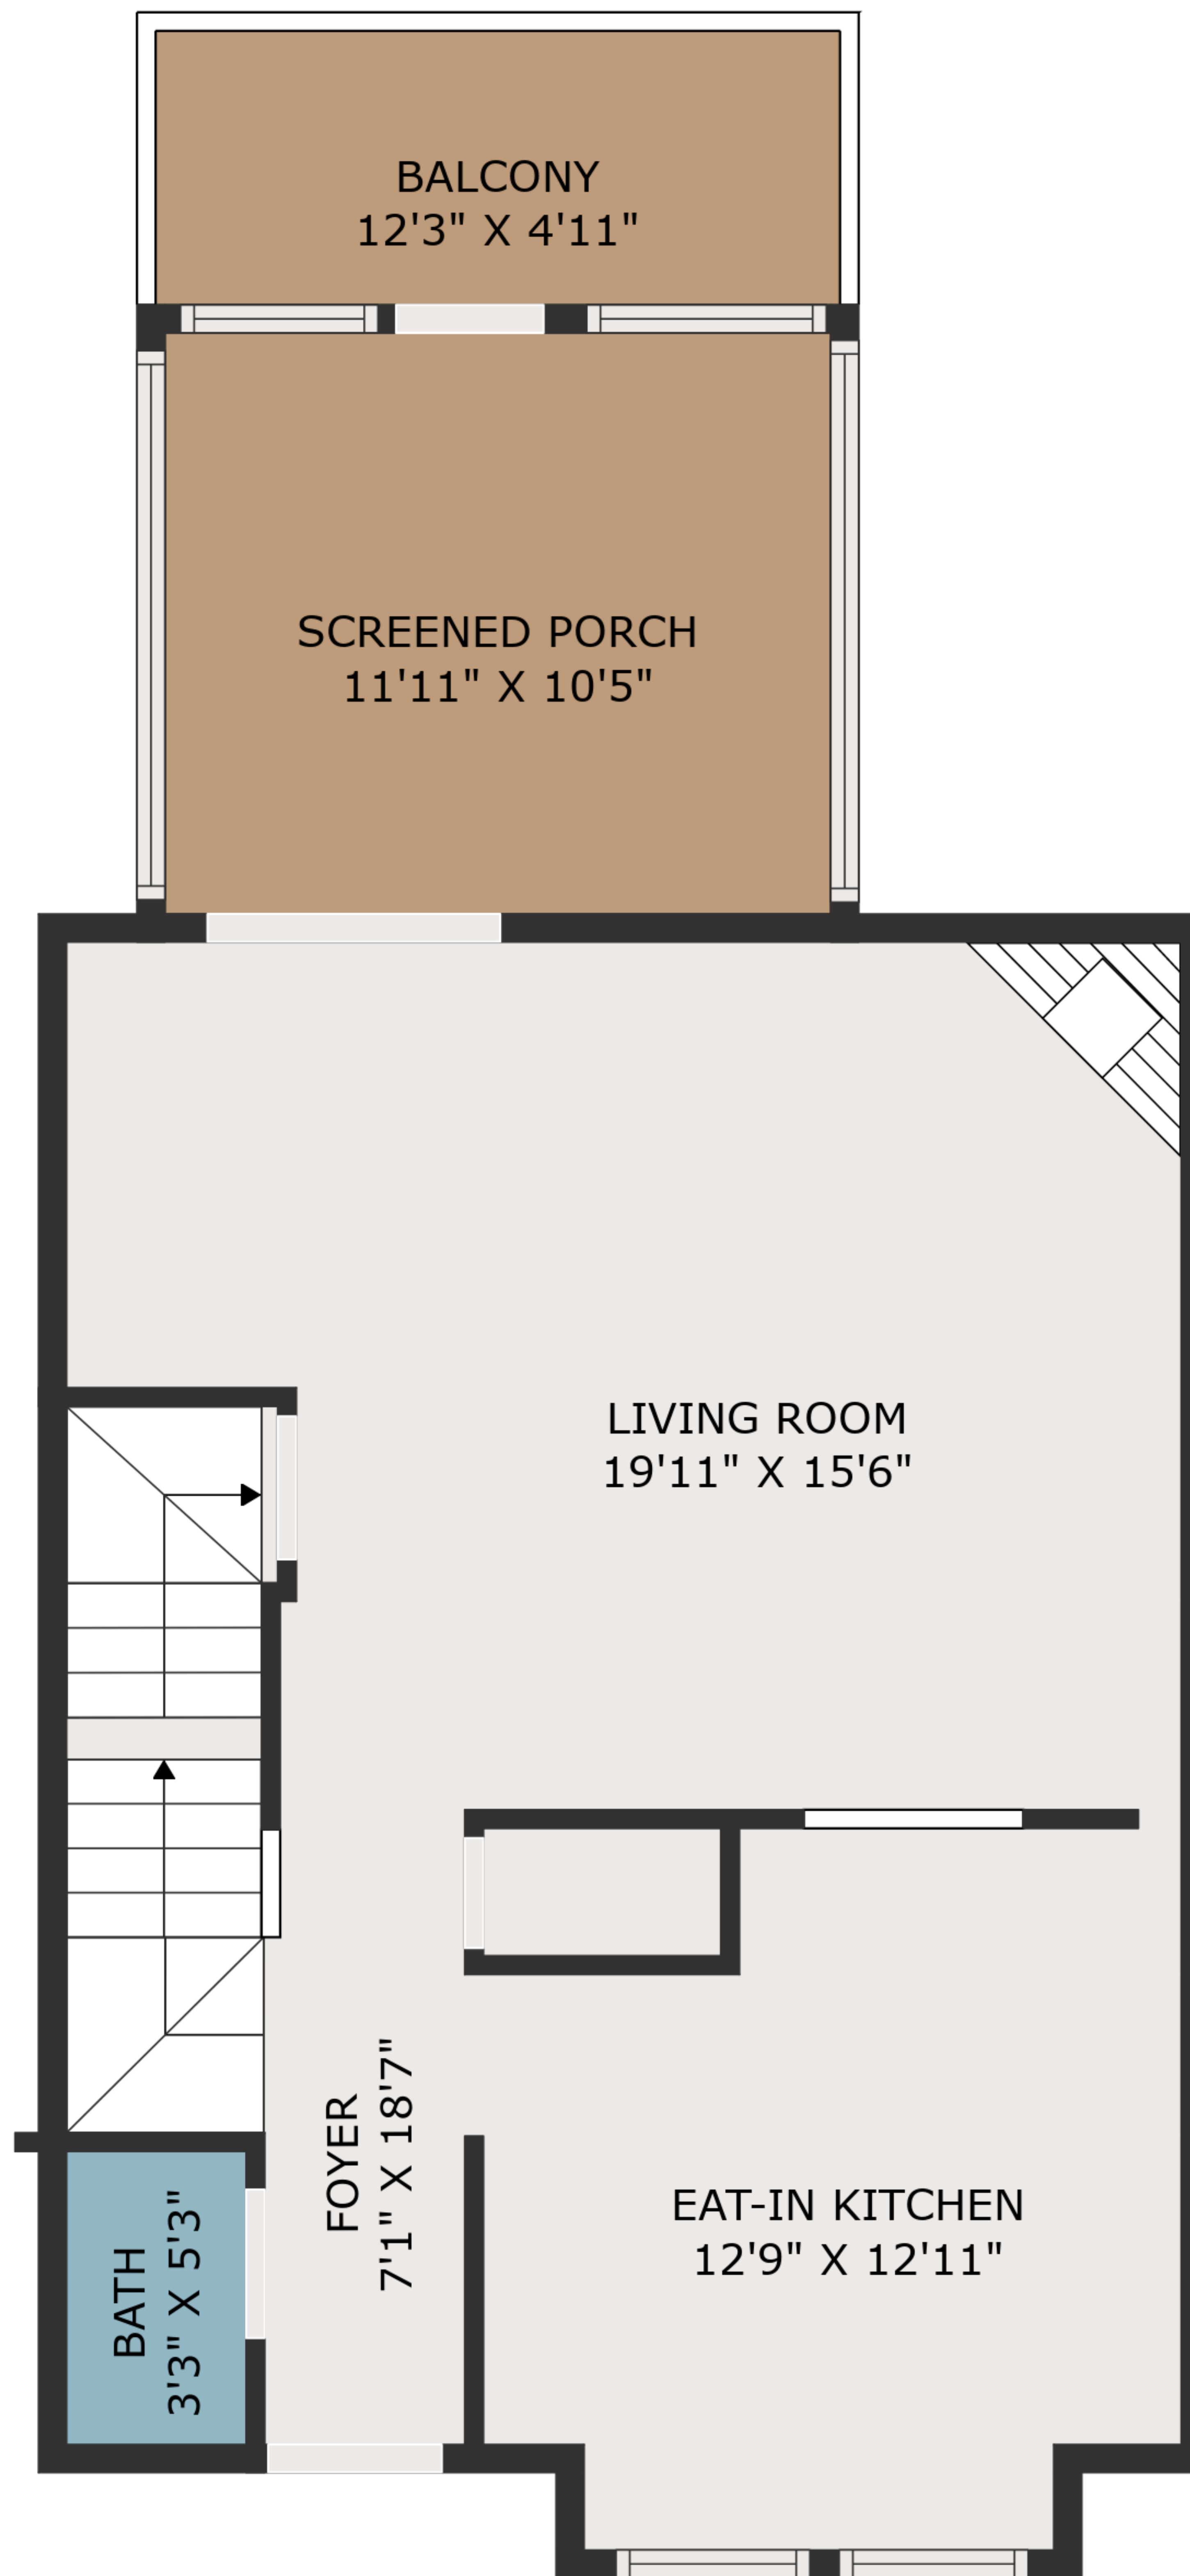

TOTAL: 1481 sq. ft
BELOW GROUND: 377 sq. ft, FLOOR 2: 552 sq. ft, FLOOR 3: 552 sq. ft
EXCLUDED AREAS: PATIO: 243 sq. ft, SCREENED PORCH: 124 sq. ft, BALCONY: 60 sq. ft

MEASUREMENTS ARE DEEMED HIGHLY RELIABLE BUT NOT GUARANTEED.

FLOOR 1

FLOOR 2

FLOOR 3

TOTAL: 1481 sq. ft
 BELOW GROUND: 377 sq. ft, FLOOR 2: 552 sq. ft, FLOOR 3: 552 sq. ft
 EXCLUDED AREAS: PATIO: 243 sq. ft, SCREENED PORCH: 124 sq. ft, BALCONY: 60 sq. ft

MEASUREMENTS ARE DEEMED HIGHLY RELIABLE BUT NOT GUARANTEED.