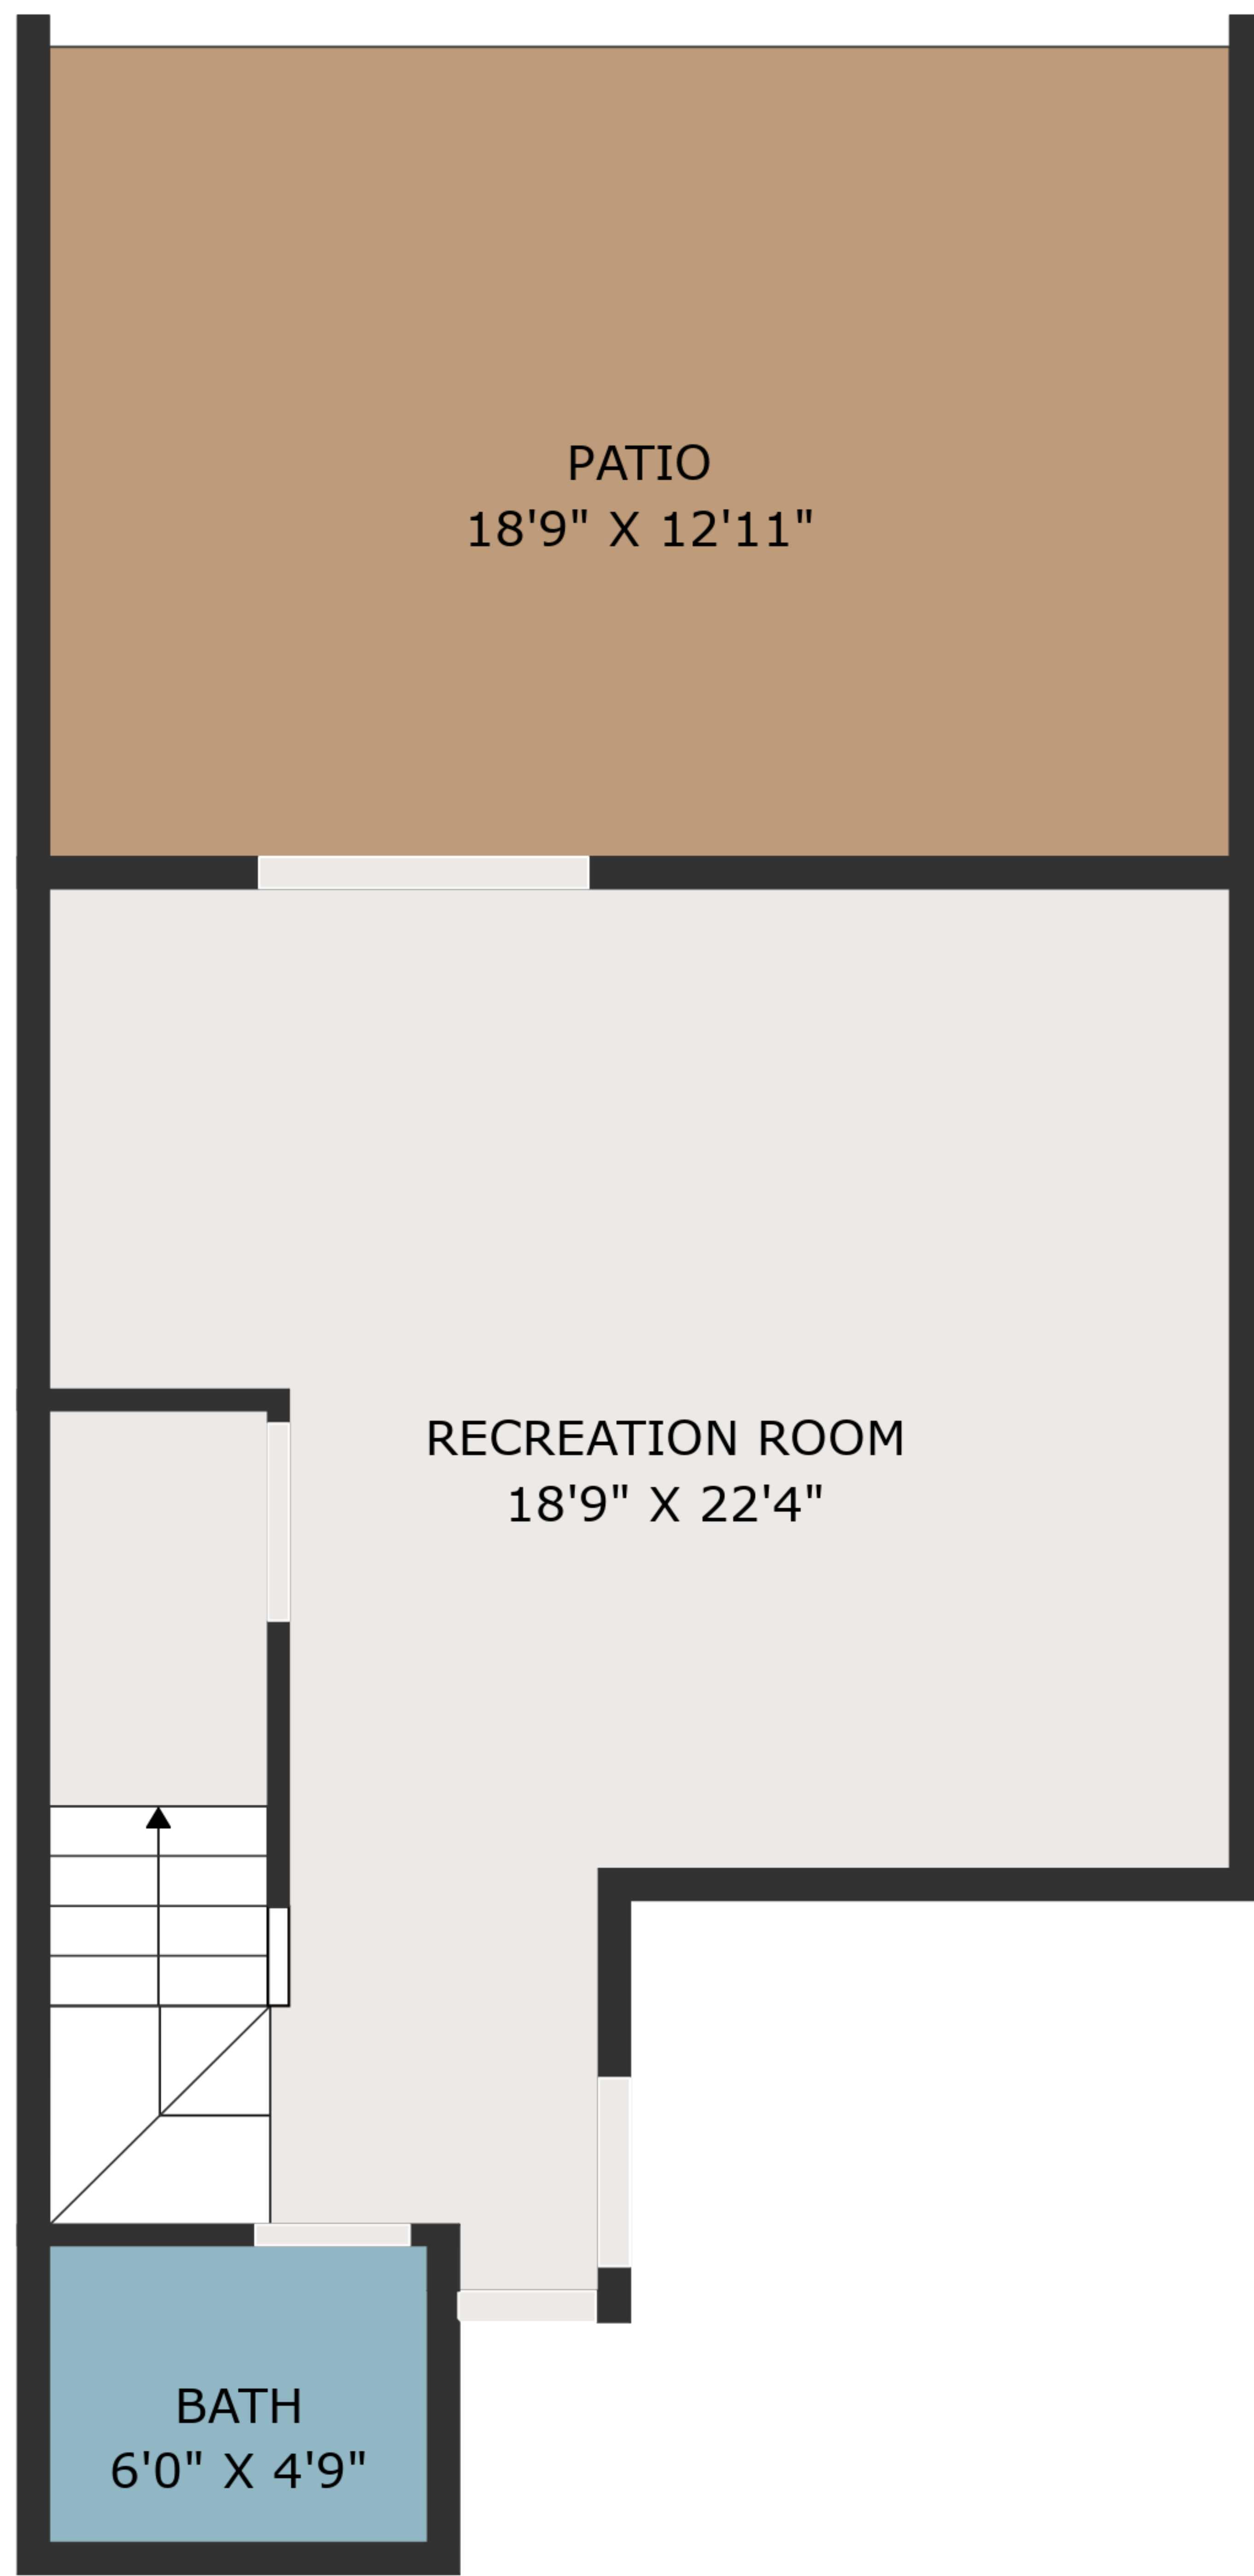

TOTAL: 1481 sq. ft
BELOW GROUND: 377 sq. ft, FLOOR 2: 552 sq. ft, FLOOR 3: 552 sq. ft
EXCLUDED AREAS: PATIO: 243 sq. ft, SCREENED PORCH: 124 sq. ft, BALCONY: 60 sq. ft

MEASUREMENTS ARE DEEMED HIGHLY RELIABLE BUT NOT GUARANTEED.

FLOOR 1

FLOOR 2

FLOOR 3

TOTAL: 1481 sq. ft
 BELOW GROUND: 377 sq. ft, FLOOR 2: 552 sq. ft, FLOOR 3: 552 sq. ft
 EXCLUDED AREAS: PATIO: 243 sq. ft, SCREENED PORCH: 124 sq. ft, BALCONY: 60 sq. ft

MEASUREMENTS ARE DEEMED HIGHLY RELIABLE BUT NOT GUARANTEED.