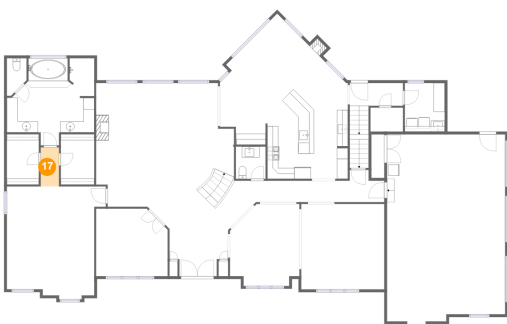

17 Floor 2 - Hall

Dimensions: 3'4" x 7'1"
Area: 24 sq. ft
Counted as Living Area:
Yes

Heated: Yes
Finished: Yes
Enclosed: Yes
Contiguous:
Yes
Permitted: Yes
Wet Space: No
Addition: No
Conversion: No