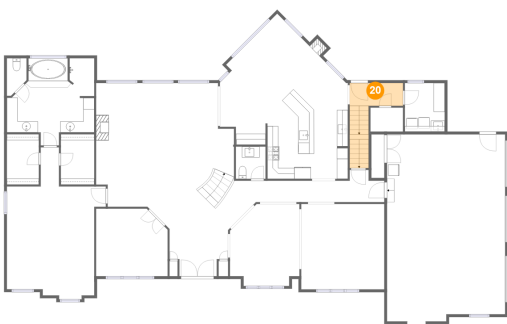

20 Floor 2 - Entry

Dimensions: 9'9" x 4'2"
Area: 79 sq. ft
Counted as Living Area:
Yes

Heated: Yes
Finished: Yes
Enclosed: Yes
Contiguous:
Yes
Permitted: Yes
Wet Space: No
Addition: No
Conversion: No