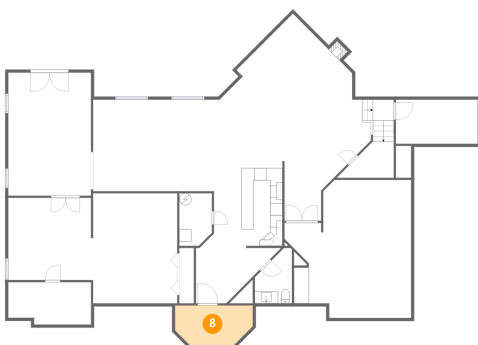

8 Floor 1 - Wine Cellar

Dimensions: 12'10" x 6'10"
Area: 78 sq. ft
Counted as Living Area: No

Heated: No
Finished: No
Enclosed: Yes
Contiguous: Yes
Permitted: Yes
Wet Space: No
Addition: No
Conversion: No