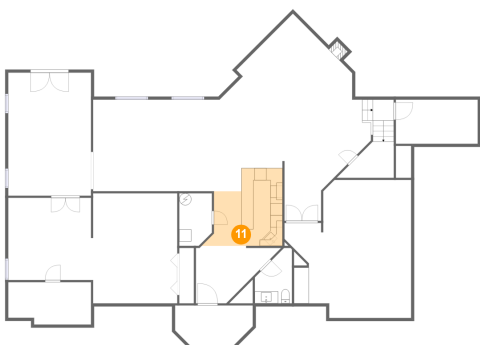

11 Floor 1 - Wet Bar

Dimensions: 13'2" x 12'9"
Area: 130 sq. ft
Counted as Living Area: Yes

Heated: Yes
Finished: Yes
Enclosed: Yes
Contiguous: Yes
Permitted: Yes
Wet Space: No
Addition: No
Conversion: No