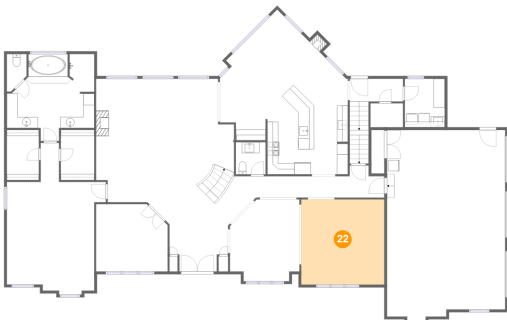

22 Floor 2 - Dining Room

Dimensions: 15'2" x 15'7"
Area: 236 sq. ft
Counted as Living Area:
Yes

Heated: Yes
Finished: Yes
Enclosed: Yes
Contiguous:
Yes
Permitted: Yes
Wet Space: No
Addition: No
Conversion: No