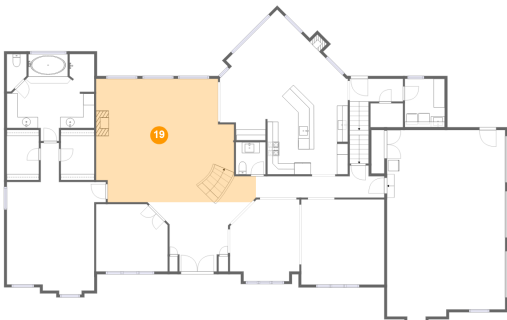

## 19 Floor 2 - Family Room

Dimensions: 25'2" x 22'6"  
Area: 553 sq. ft  
Counted as Living Area:  
Yes

Heated: Yes  
Finished: Yes  
Enclosed: Yes  
Contiguous:  
Yes  
Permitted: Yes  
Wet Space: No  
Addition: No  
Conversion: No