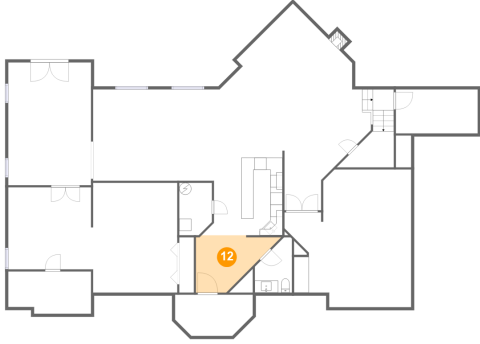

110 Mirage, Cranberry Township, Butler County, Pennsylvania, United States, 16066

12 Floor 1 - Hall

Dimensions: 14'1" x 9'5"
Area: 90 sq. ft
Counted as Living Area:
Yes

Heated: Yes
Finished: Yes
Enclosed: Yes
Contiguous:
Yes
Permitted: Yes
Wet Space: No
Addition: No
Conversion: No