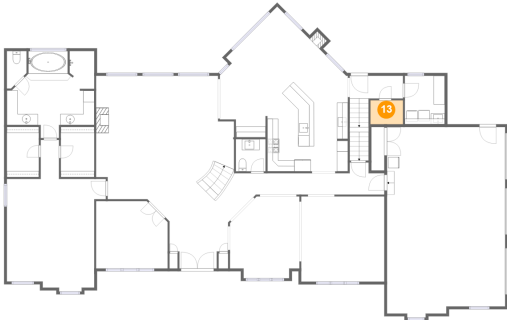

13 Floor 2 - Pantry

Dimensions: 5'11" x 4'4"
Area: 26 sq. ft
Counted as Living Area:
Yes

Heated: Yes
Finished: Yes
Enclosed: Yes
Contiguous:
Yes
Permitted: Yes
Wet Space: No
Addition: No
Conversion: No