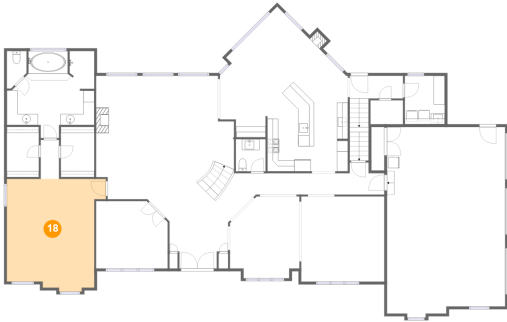

110 Mirage, Cranberry Township, Butler County, Pennsylvania, United States, 16066

18 Floor 2 - Primary Bedroom

Dimensions: 18'1" x 20'6"
Area: 320 sq. ft
Counted as Living Area:
Yes

Heated: Yes
Finished: Yes
Enclosed: Yes
Contiguous:
Yes
Permitted: Yes
Wet Space: No
Addition: No
Conversion: No