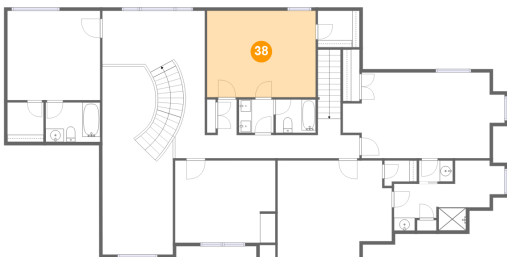

38 Floor 3 - Bedroom

Dimensions: 16'6" x 13'1"
Area: 216 sq. ft
Counted as Living Area:
Yes

Heated: Yes
Finished: Yes
Enclosed: Yes
Contiguous:
Yes
Permitted: Yes
Wet Space: No
Addition: No
Conversion: No