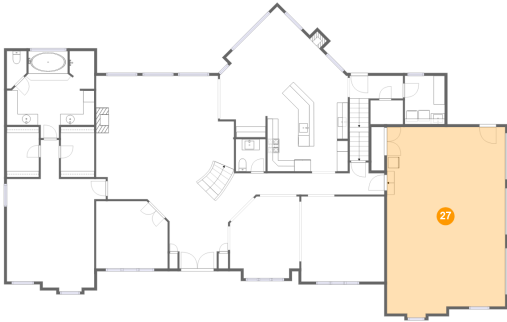

110 Mirage, Cranberry Township, Butler County, Pennsylvania, United States, 16066

27 Floor 2 - Garage

Dimensions: 21'7" x 34'9"
Area: 722 sq. ft
Counted as Living Area: No

Heated: No
Finished: No
Enclosed: Yes
Contiguous: Yes
Permitted: Yes
Wet Space: No
Addition: No
Conversion: No