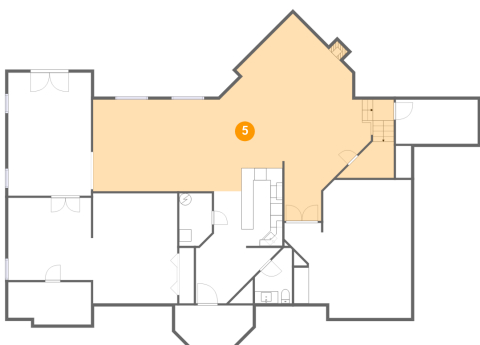

5 Floor 1 - Recreation Room

Dimensions: 45'11" x 34'2"
Area: 913 sq. ft
Counted as Living Area:
Yes

Heated: Yes
Finished: Yes
Enclosed: Yes
Contiguous:
Yes
Permitted: Yes
Wet Space: No
Addition: No
Conversion: No