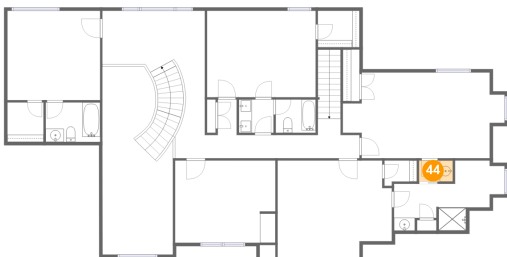

44 Floor 3 - Bath

Dimensions: 5'2" x 3'2"
Area: 16 sq. ft
Counted as Living Area:
Yes

Heated: Yes
Finished: Yes
Enclosed: Yes
Contiguous:
Yes
Permitted: Yes
Wet Space: Yes
Addition: No
Conversion: No