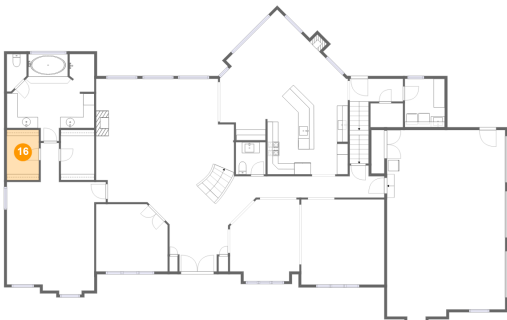

16 Floor 2 - W.i.c.

Dimensions: 5'10" x 9'2"
Area: 54 sq. ft
Counted as Living Area:
Yes

Heated: Yes
Finished: Yes
Enclosed: Yes
Contiguous:
Yes
Permitted: Yes
Wet Space: No
Addition: No
Conversion: No