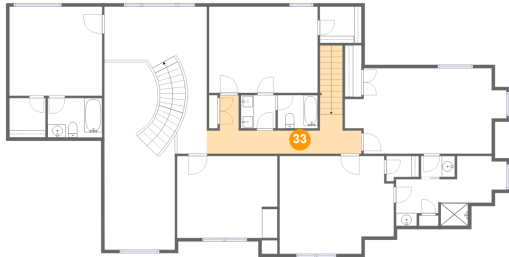

110 Mirage, Cranberry Township, Butler County, Pennsylvania, United States, 16066

33 Floor 3 - Hall

Dimensions: 23'6" x 6'0"
Area: 143 sq. ft
Counted as Living Area:
Yes

Heated: Yes
Finished: Yes
Enclosed: Yes
Contiguous:
Yes
Permitted: Yes
Wet Space: No
Addition: No
Conversion: No