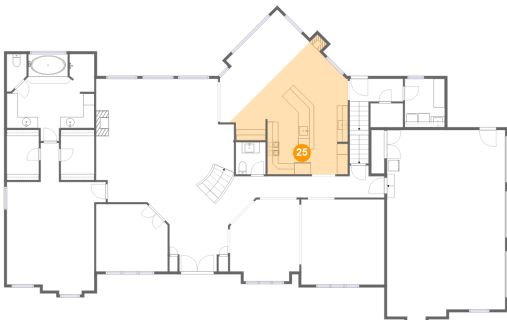

25 Floor 2 - Kitchen

Dimensions: 21'7" x 24'1"
Area: 346 sq. ft
Counted as Living Area:
Yes

Heated: Yes
Finished: Yes
Enclosed: Yes
Contiguous:
Yes
Permitted: Yes
Wet Space: No
Addition: No
Conversion: No