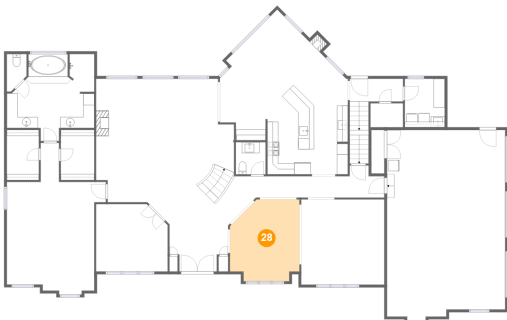

28 Floor 2 - Living Room

Dimensions: 12'8" x 14'11"
Area: 170 sq. ft
Counted as Living Area:
Yes

Heated: Yes
Finished: Yes
Enclosed: Yes
Contiguous:
Yes
Permitted: Yes
Wet Space: No
Addition: No
Conversion: No