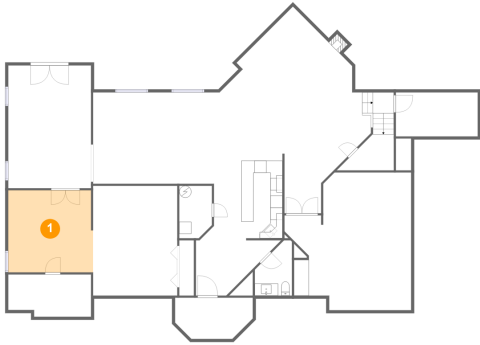

110 Mirage, Cranberry Township, Butler County, Pennsylvania, United States, 16066

1 Floor 1 - Gym

Dimensions: 14'0" x 13'6"
Area: 188 sq. ft
Counted as Living Area:
Yes

Heated: Yes
Finished: Yes
Enclosed: Yes
Contiguous:
Yes
Permitted: Yes
Wet Space: No
Addition: No
Conversion: No