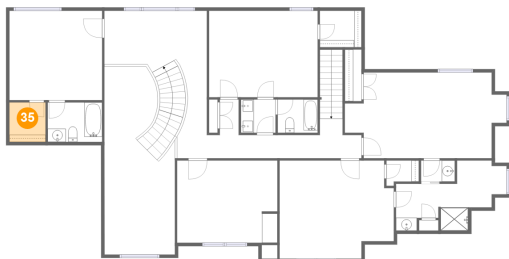

35 Floor 3 - W.i.c.

Dimensions: 5'6" x 6'0"
Area: 33 sq. ft
Counted as Living Area:
Yes

Heated: Yes
Finished: Yes
Enclosed: Yes
Contiguous:
Yes
Permitted: Yes
Wet Space: No
Addition: No
Conversion: No