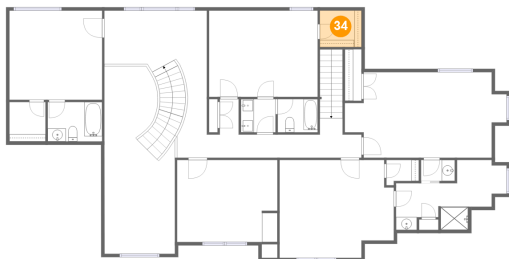

34 Floor 3 - W.i.c.

Dimensions: 6'4" x 5'6"
Area: 35 sq. ft
Counted as Living Area:
Yes

Heated: Yes
Finished: Yes
Enclosed: Yes
Contiguous:
Yes
Permitted: Yes
Wet Space: No
Addition: No
Conversion: No