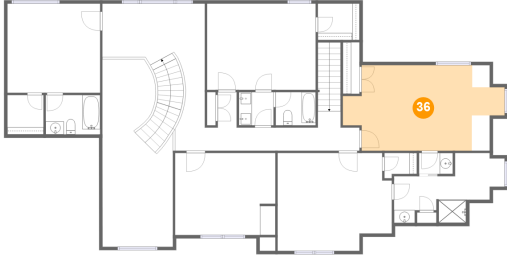

110 Mirage, Cranberry Township, Butler County, Pennsylvania, United States, 16066

36 Floor 3 - Bedroom

Dimensions: 24'7" x 13'0"
Area: 252 sq. ft
Counted as Living Area:
Yes

Heated: Yes
Finished: Yes
Enclosed: Yes
Contiguous:
Yes
Permitted: Yes
Wet Space: No
Addition: No
Conversion: No