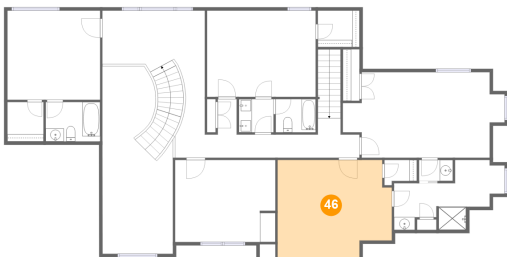

46 Floor 3 - Bedroom

Dimensions: 17'4" x 14'10"
Area: 239 sq. ft
Counted as Living Area:
Yes

Heated: Yes
Finished: Yes
Enclosed: Yes
Contiguous:
Yes
Permitted: Yes
Wet Space: No
Addition: No
Conversion: No