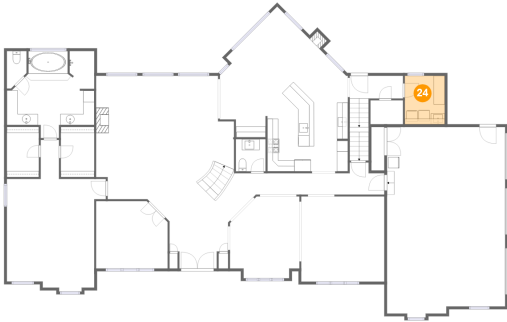

110 Mirage, Cranberry Township, Butler County, Pennsylvania, United States, 16066

24 Floor 2 - Laundry

Dimensions: 7'3" x 8'10"
Area: 64 sq. ft
Counted as Living Area:
Yes

Heated: Yes
Finished: Yes
Enclosed: Yes
Contiguous:
Yes
Permitted: Yes
Wet Space: No
Addition: No
Conversion: No