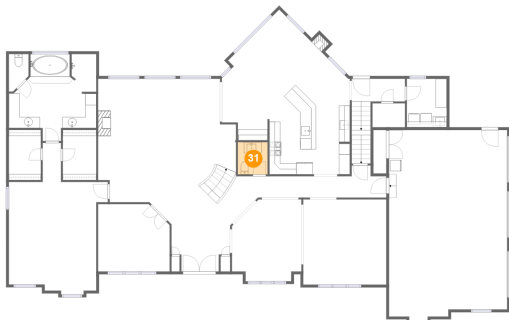

31 Floor 2 - Wc

Dimensions: 5'5" x 5'10"
Area: 32 sq. ft
Counted as Living Area:
Yes

Heated: Yes
Finished: Yes
Enclosed: Yes
Contiguous:
Yes
Permitted: Yes
Wet Space: Yes
Addition: No
Conversion: No