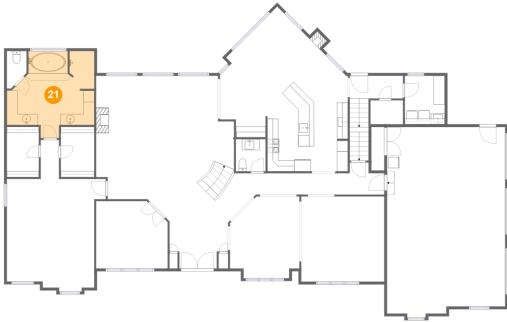

110 Mirage, Cranberry Township, Butler County, Pennsylvania, United States, 16066

21 Floor 2 - Primary Bath

Dimensions: 16'0" x 15'10"
Area: 197 sq. ft
Counted as Living Area:
Yes

Heated: Yes
Finished: Yes
Enclosed: Yes
Contiguous:
Yes
Permitted: Yes
Wet Space: Yes
Addition: No
Conversion: No