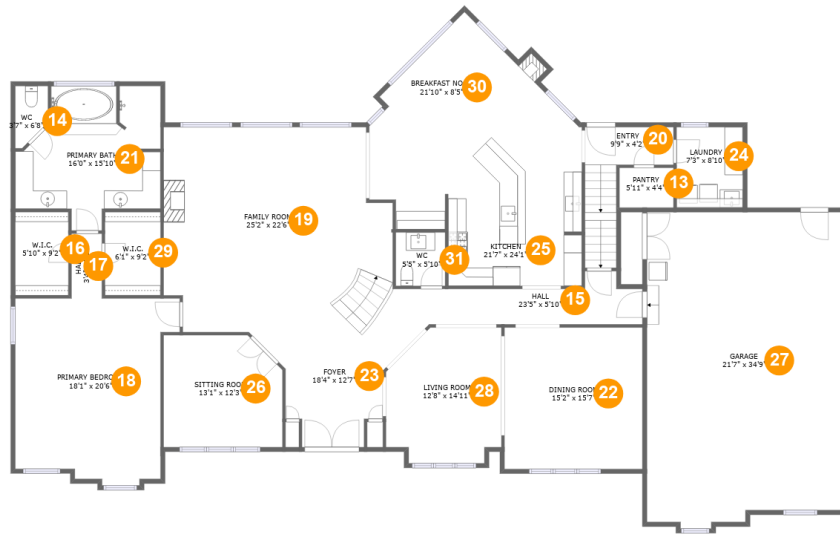

110 Mirage, Cranberry Township, Butler County, Pennsylvania, United States, 16066

Room Dimensions

Floor 2

Total sqft: 3748

Living area: 2964

#	Room name	Dimensions	Area (sqft)	Counted as Living Area
13	Pantry	5'11" x 4'4"	26 sq. ft	Yes
14	Wc	3'7" x 6'8"	21 sq. ft	Yes
15	Hall	23'5" x 5'10"	98 sq. ft	Yes
16	W.i.c.	5'10" x 9'2"	54 sq. ft	Yes
17	Hall	3'4" x 7'1"	24 sq. ft	Yes
18	Primary Bedroom	18'1" x 20'6"	320 sq. ft	Yes
19	Family Room	25'2" x 22'6"	553 sq. ft	Yes
20	Entry	9'9" x 4'2"	79 sq. ft	Yes
21	Primary Bath	16'0" x 15'10"	197 sq. ft	Yes
22	Dining Room	15'2" x 15'7"	236 sq. ft	Yes
23	Foyer	18'4" x 12'7"	140 sq. ft	Yes