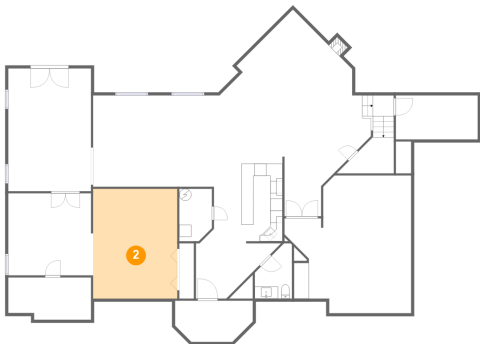

## 2 Floor 1 - Sitting Room

Dimensions: 13'11" x 18'2"  
Area: 253 sq. ft  
Counted as Living Area:  
Yes

Heated: Yes  
Finished: Yes  
Enclosed: Yes  
Contiguous:  
Yes  
Permitted: Yes  
Wet Space: No  
Addition: No  
Conversion: No