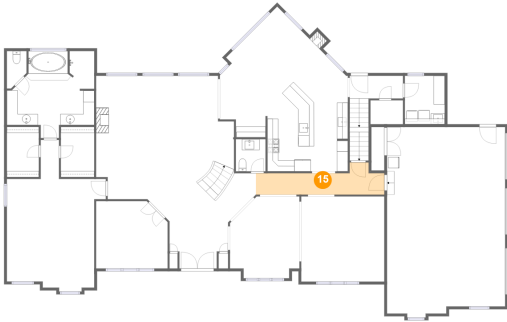

110 Mirage, Cranberry Township, Butler County, Pennsylvania, United States, 16066

15 Floor 2 - Hall

Dimensions: 23'5" x 5'10"
Area: 98 sq. ft
Counted as Living Area:
Yes

Heated: Yes
Finished: Yes
Enclosed: Yes
Contiguous:
Yes
Permitted: Yes
Wet Space: No
Addition: No
Conversion: No