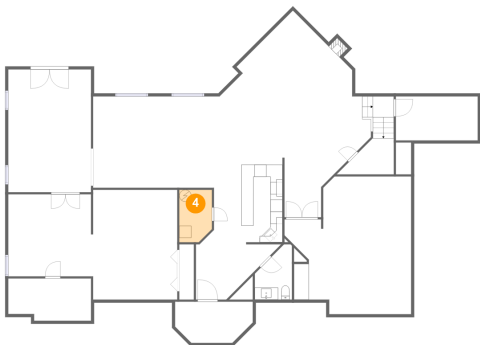

4 Floor 1 - Electrical Room

Dimensions: 5'5" x 8'8"
Area: 44 sq. ft
Counted as Living Area: No

Heated: No
Finished: No
Enclosed: Yes
Contiguous: Yes
Permitted: Yes
Wet Space: No
Addition: No
Conversion: No