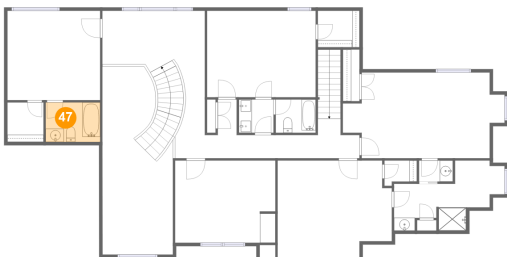

47 Floor 3 - Bath

Dimensions: 8'3" x 6'0"
Area: 50 sq. ft
Counted as Living Area:
Yes

Heated: Yes
Finished: Yes
Enclosed: Yes
Contiguous:
Yes
Permitted: Yes
Wet Space: Yes
Addition: No
Conversion: No