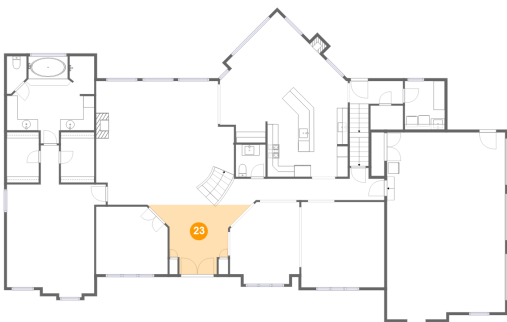

23 Floor 2 - Foyer

Dimensions: 18'4" x 12'7"
Area: 140 sq. ft
Counted as Living Area:
Yes

Heated: Yes
Finished: Yes
Enclosed: Yes
Contiguous:
Yes
Permitted: Yes
Wet Space: No
Addition: No
Conversion: No