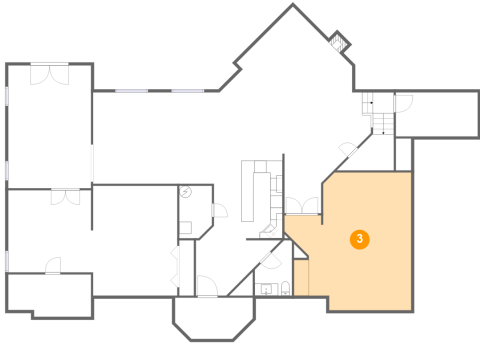

110 Mirage, Cranberry Township, Butler County, Pennsylvania, United States, 16066

3 Floor 1 - Theatre Room

Dimensions: 20'11" x 22'9"
Area: 391 sq. ft
Counted as Living Area:
Yes

Heated: Yes
Finished: Yes
Enclosed: Yes
Contiguous:
Yes
Permitted: Yes
Wet Space: No
Addition: No
Conversion: No