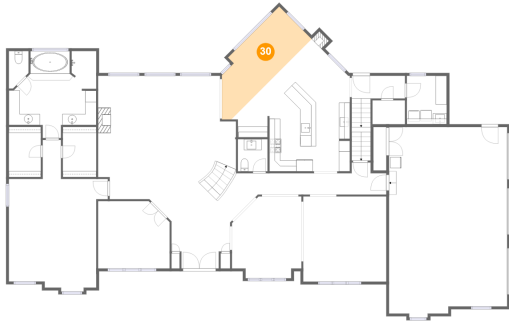

110 Mirage, Cranberry Township, Butler County, Pennsylvania, United States, 16066

30 Floor 2 - Breakfast Nook

Dimensions: 21'10" x 8'5"
Area: 155 sq. ft
Counted as Living Area:
Yes

Heated: Yes
Finished: Yes
Enclosed: Yes
Contiguous:
Yes
Permitted: Yes
Wet Space: No
Addition: No
Conversion: No