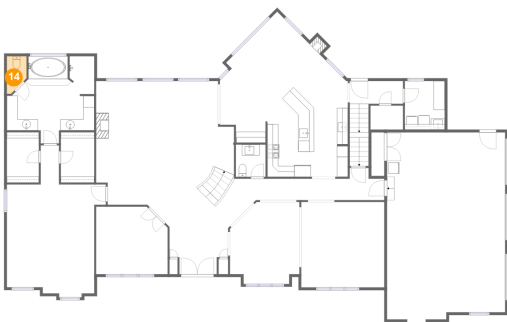

14 Floor 2 - Wc

Dimensions: 3'7" x 6'8"
Area: 21 sq. ft
Counted as Living Area:
Yes

Heated: Yes
Finished: Yes
Enclosed: Yes
Contiguous:
Yes
Permitted: Yes
Wet Space: Yes
Addition: No
Conversion: No