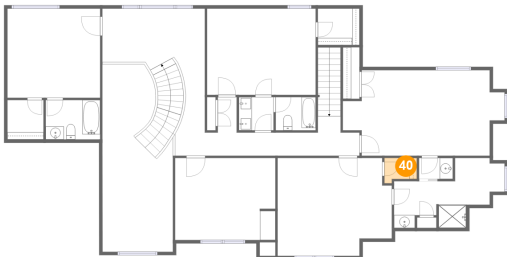

## 40 Floor 3 - W.i.c.

Dimensions: 4'11" x 3'2"  
Area: 16 sq. ft  
Counted as Living Area:  
Yes

Heated: Yes  
Finished: Yes  
Enclosed: Yes  
Contiguous:  
Yes  
Permitted: Yes  
Wet Space: No  
Addition: No  
Conversion: No