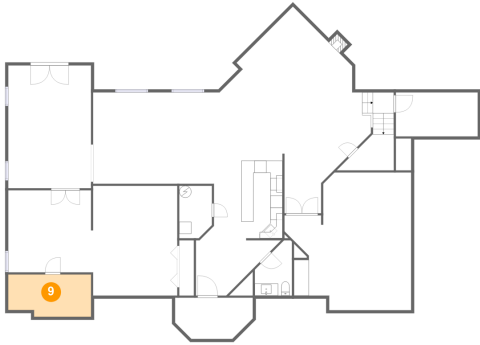

110 Mirage, Cranberry Township, Butler County, Pennsylvania, United States, 16066

9 Floor 1 - Storage

Dimensions: 13'8" x 7'0"
Area: 91 sq. ft
Counted as Living Area: No

Heated: No
Finished: No
Enclosed: No
Contiguous: Yes
Permitted: Yes
Wet Space: No
Addition: No
Conversion: No