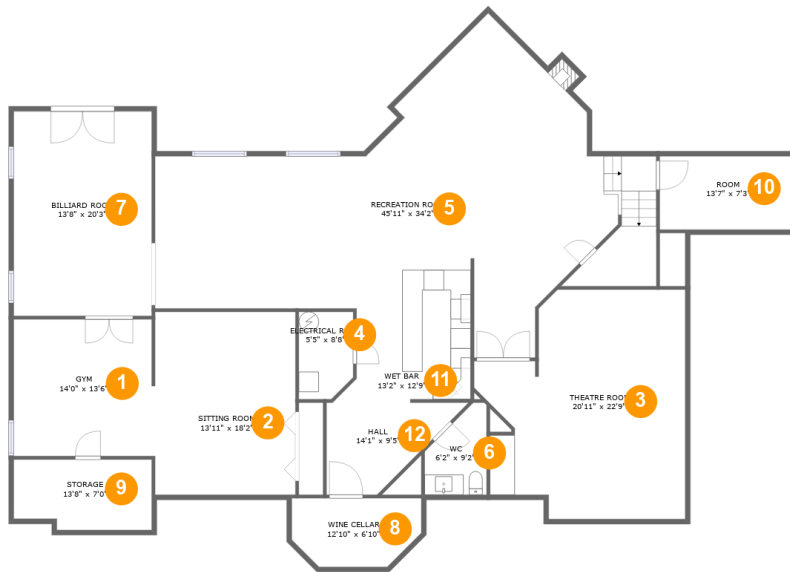

110 Mirage, Cranberry Township, Butler County, Pennsylvania, United States, 16066

Room Dimensions

Floor 1

Total sqft: 2863

Living area: 2623

#	Room name	Dimensions	Area (sqft)	Counted as Living Area
1	Gym	14'0" x 13'6"	188 sq. ft	Yes
2	Sitting Room	13'11" x 18'2"	253 sq. ft	Yes
3	Theatre Room	20'11" x 22'9"	391 sq. ft	Yes
4	Electrical Room	5'5" x 8'8"	44 sq. ft	No
5	Recreation Room	45'11" x 34'2"	913 sq. ft	Yes
6	Wc	6'2" x 9'2"	44 sq. ft	Yes
7	Billiard Room	13'8" x 20'3"	278 sq. ft	Yes
8	Wine Cellar	12'10" x 6'10"	78 sq. ft	No
9	Storage	13'8" x 7'0"	91 sq. ft	No
10	Room	13'7" x 7'3"	99 sq. ft	Yes
11	Wet Bar	13'2" x 12'9"	130 sq. ft	Yes