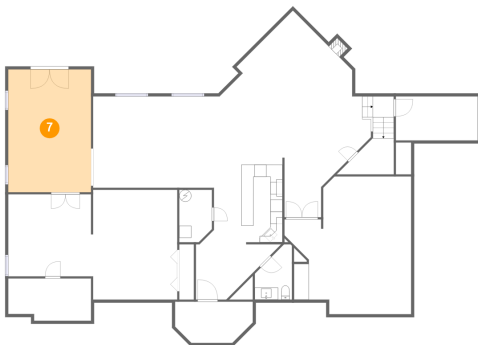

## 7 Floor 1 - Billiard Room

Dimensions: 13'8" x 20'3"  
Area: 278 sq. ft  
Counted as Living Area:  
Yes

Heated: Yes  
Finished: Yes  
Enclosed: Yes  
Contiguous:  
Yes  
Permitted: Yes  
Wet Space: No  
Addition: No  
Conversion: No