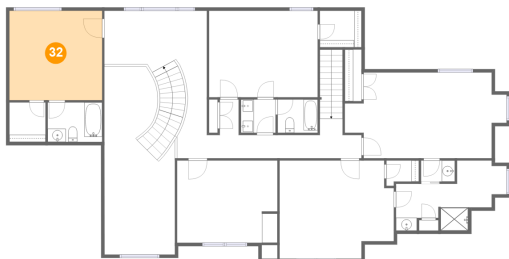

32 Floor 3 - Bedroom

Dimensions: 14'1" x 13'7"
Area: 191 sq. ft
Counted as Living Area:
Yes

Heated: Yes
Finished: Yes
Enclosed: Yes
Contiguous:
Yes
Permitted: Yes
Wet Space: No
Addition: No
Conversion: No