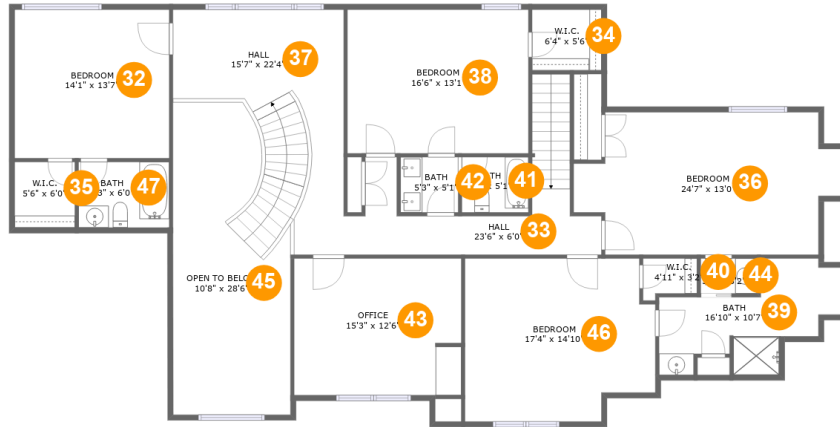

110 Mirage, Cranberry Township, Butler County, Pennsylvania, United States, 16066

Room Dimensions

Floor 3

Total sqft: 2322

Living area: 2009

#	Room name	Dimensions	Area (sqft)	Counted as Living Area
32	Bedroom	14'1" x 13'7"	191 sq. ft	Yes
33	Hall	23'6" x 6'0"	143 sq. ft	Yes
34	W.i.c.	6'4" x 5'6"	35 sq. ft	Yes
35	W.i.c.	5'6" x 6'0"	33 sq. ft	Yes
36	Bedroom	24'7" x 13'0"	252 sq. ft	Yes
37	Hall	15'7" x 22'4"	247 sq. ft	Yes
38	Bedroom	16'6" x 13'1"	216 sq. ft	Yes
39	Bath	16'10" x 10'7"	104 sq. ft	Yes
40	W.i.c.	4'11" x 3'2"	16 sq. ft	Yes
41	Bath	6'1" x 5'1"	31 sq. ft	Yes
42	Bath	5'3" x 5'1"	27 sq. ft	Yes

Scan captured on Fri, 14 Jun 2024 20:35:14 GMT

Information is calculated by CubiCasa technology; deemed highly reliable but not guaranteed.