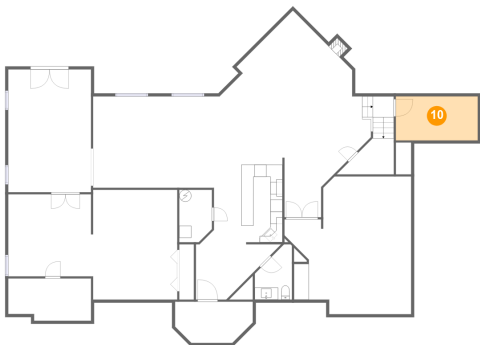

10 Floor 1 - Room

Dimensions: 13'7" x 7'3"
Area: 99 sq. ft
Counted as Living Area: Yes

Heated: Yes
Finished: Yes
Enclosed: Yes
Contiguous: Yes
Permitted: Yes
Wet Space: No
Addition: No
Conversion: No