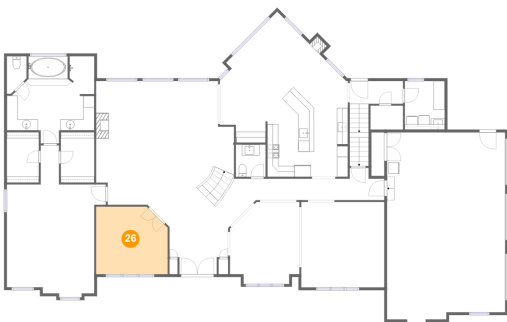

26 Floor 2 - Sitting Room

Dimensions: 13'1" x 12'3"
Area: 153 sq. ft
Counted as Living Area:
Yes

Heated: Yes
Finished: Yes
Enclosed: Yes
Contiguous:
Yes
Permitted: Yes
Wet Space: No
Addition: No
Conversion: No