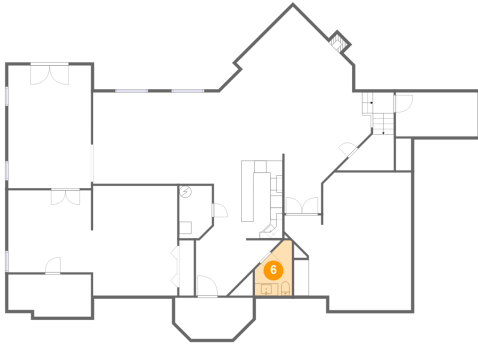

110 Mirage, Cranberry Township, Butler County, Pennsylvania, United States, 16066

6 Floor 1 - Wc

Dimensions: 6'2" x 9'2"
Area: 44 sq. ft
Counted as Living Area:
Yes

Heated: Yes
Finished: Yes
Enclosed: Yes
Contiguous:
Yes
Permitted: Yes
Wet Space: Yes
Addition: No
Conversion: No