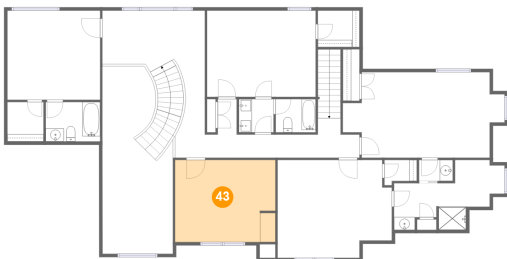

43 Floor 3 - Office

Dimensions: 15'3" x 12'6"
Area: 189 sq. ft
Counted as Living Area:
Yes

Heated: Yes
Finished: Yes
Enclosed: Yes
Contiguous:
Yes
Permitted: Yes
Wet Space: No
Addition: No
Conversion: No