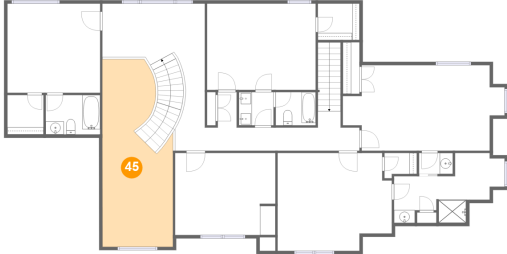

110 Mirage, Cranberry Township, Butler County, Pennsylvania, United States, 16066

45 Floor 3 - Open To Below

Dimensions: 10'8" x 28'6"
Area: 257 sq. ft
Counted as Living Area: No

Heated: No
Finished: No
Enclosed: No
Contiguous: Yes
Permitted: No
Wet Space: No
Addition: No
Conversion: No