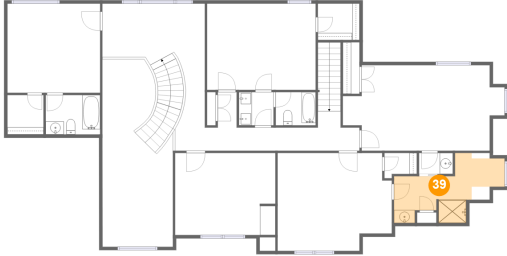

110 Mirage, Cranberry Township, Butler County, Pennsylvania, United States, 16066

39 Floor 3 - Bath

Dimensions: 16'10" x 10'7"
Area: 104 sq. ft
Counted as Living Area:
Yes

Heated: Yes
Finished: Yes
Enclosed: Yes
Contiguous:
Yes
Permitted: Yes
Wet Space: Yes
Addition: No
Conversion: No