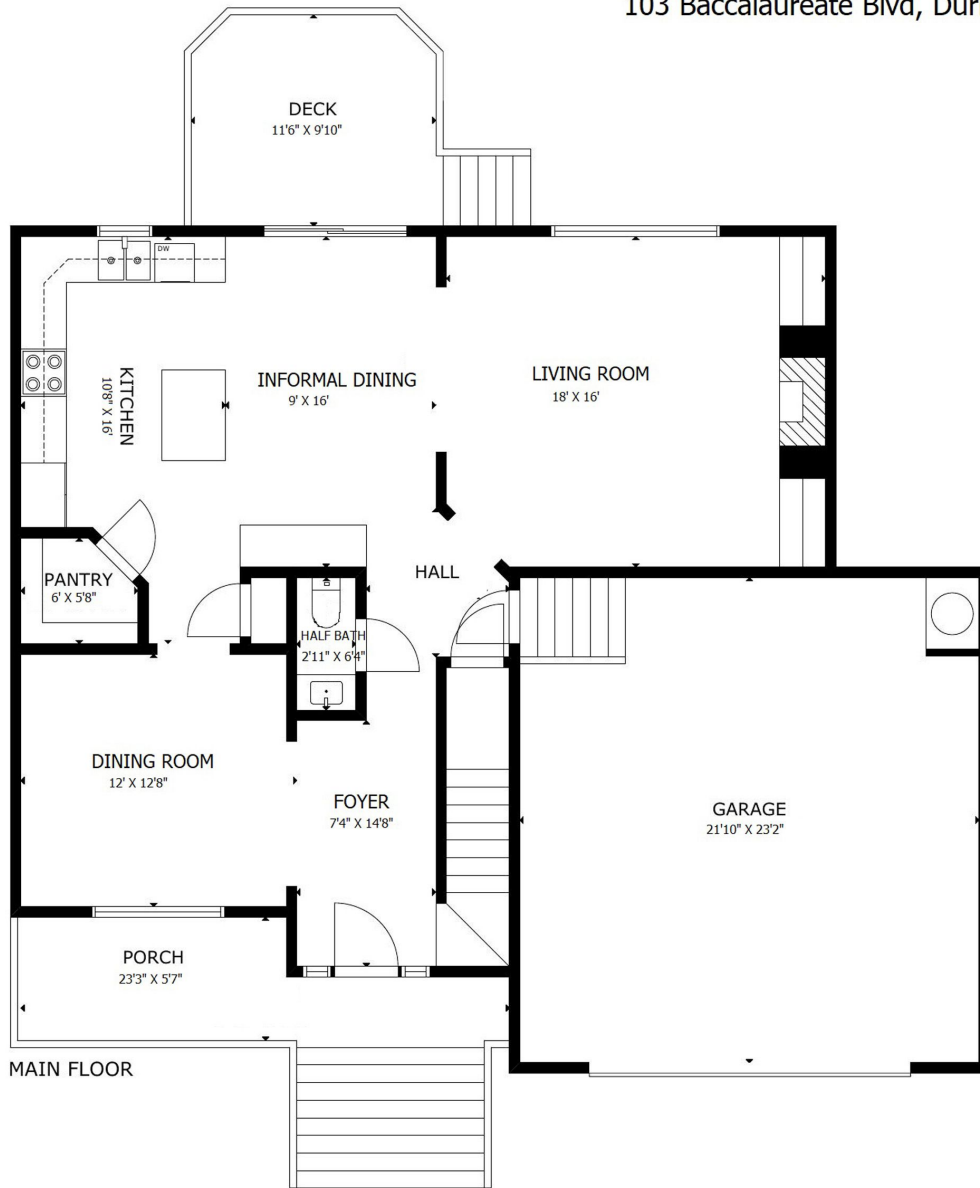

103 Baccalaureate Blvd, Durham, NC, 27713

The following dimensions are approximate interior wall to wall dimensions, measured on site, from the widest portion of each room, then calculated to Feet/Inches from Rounded Decimal Feet. Information deemed reliable, but not guaranteed.