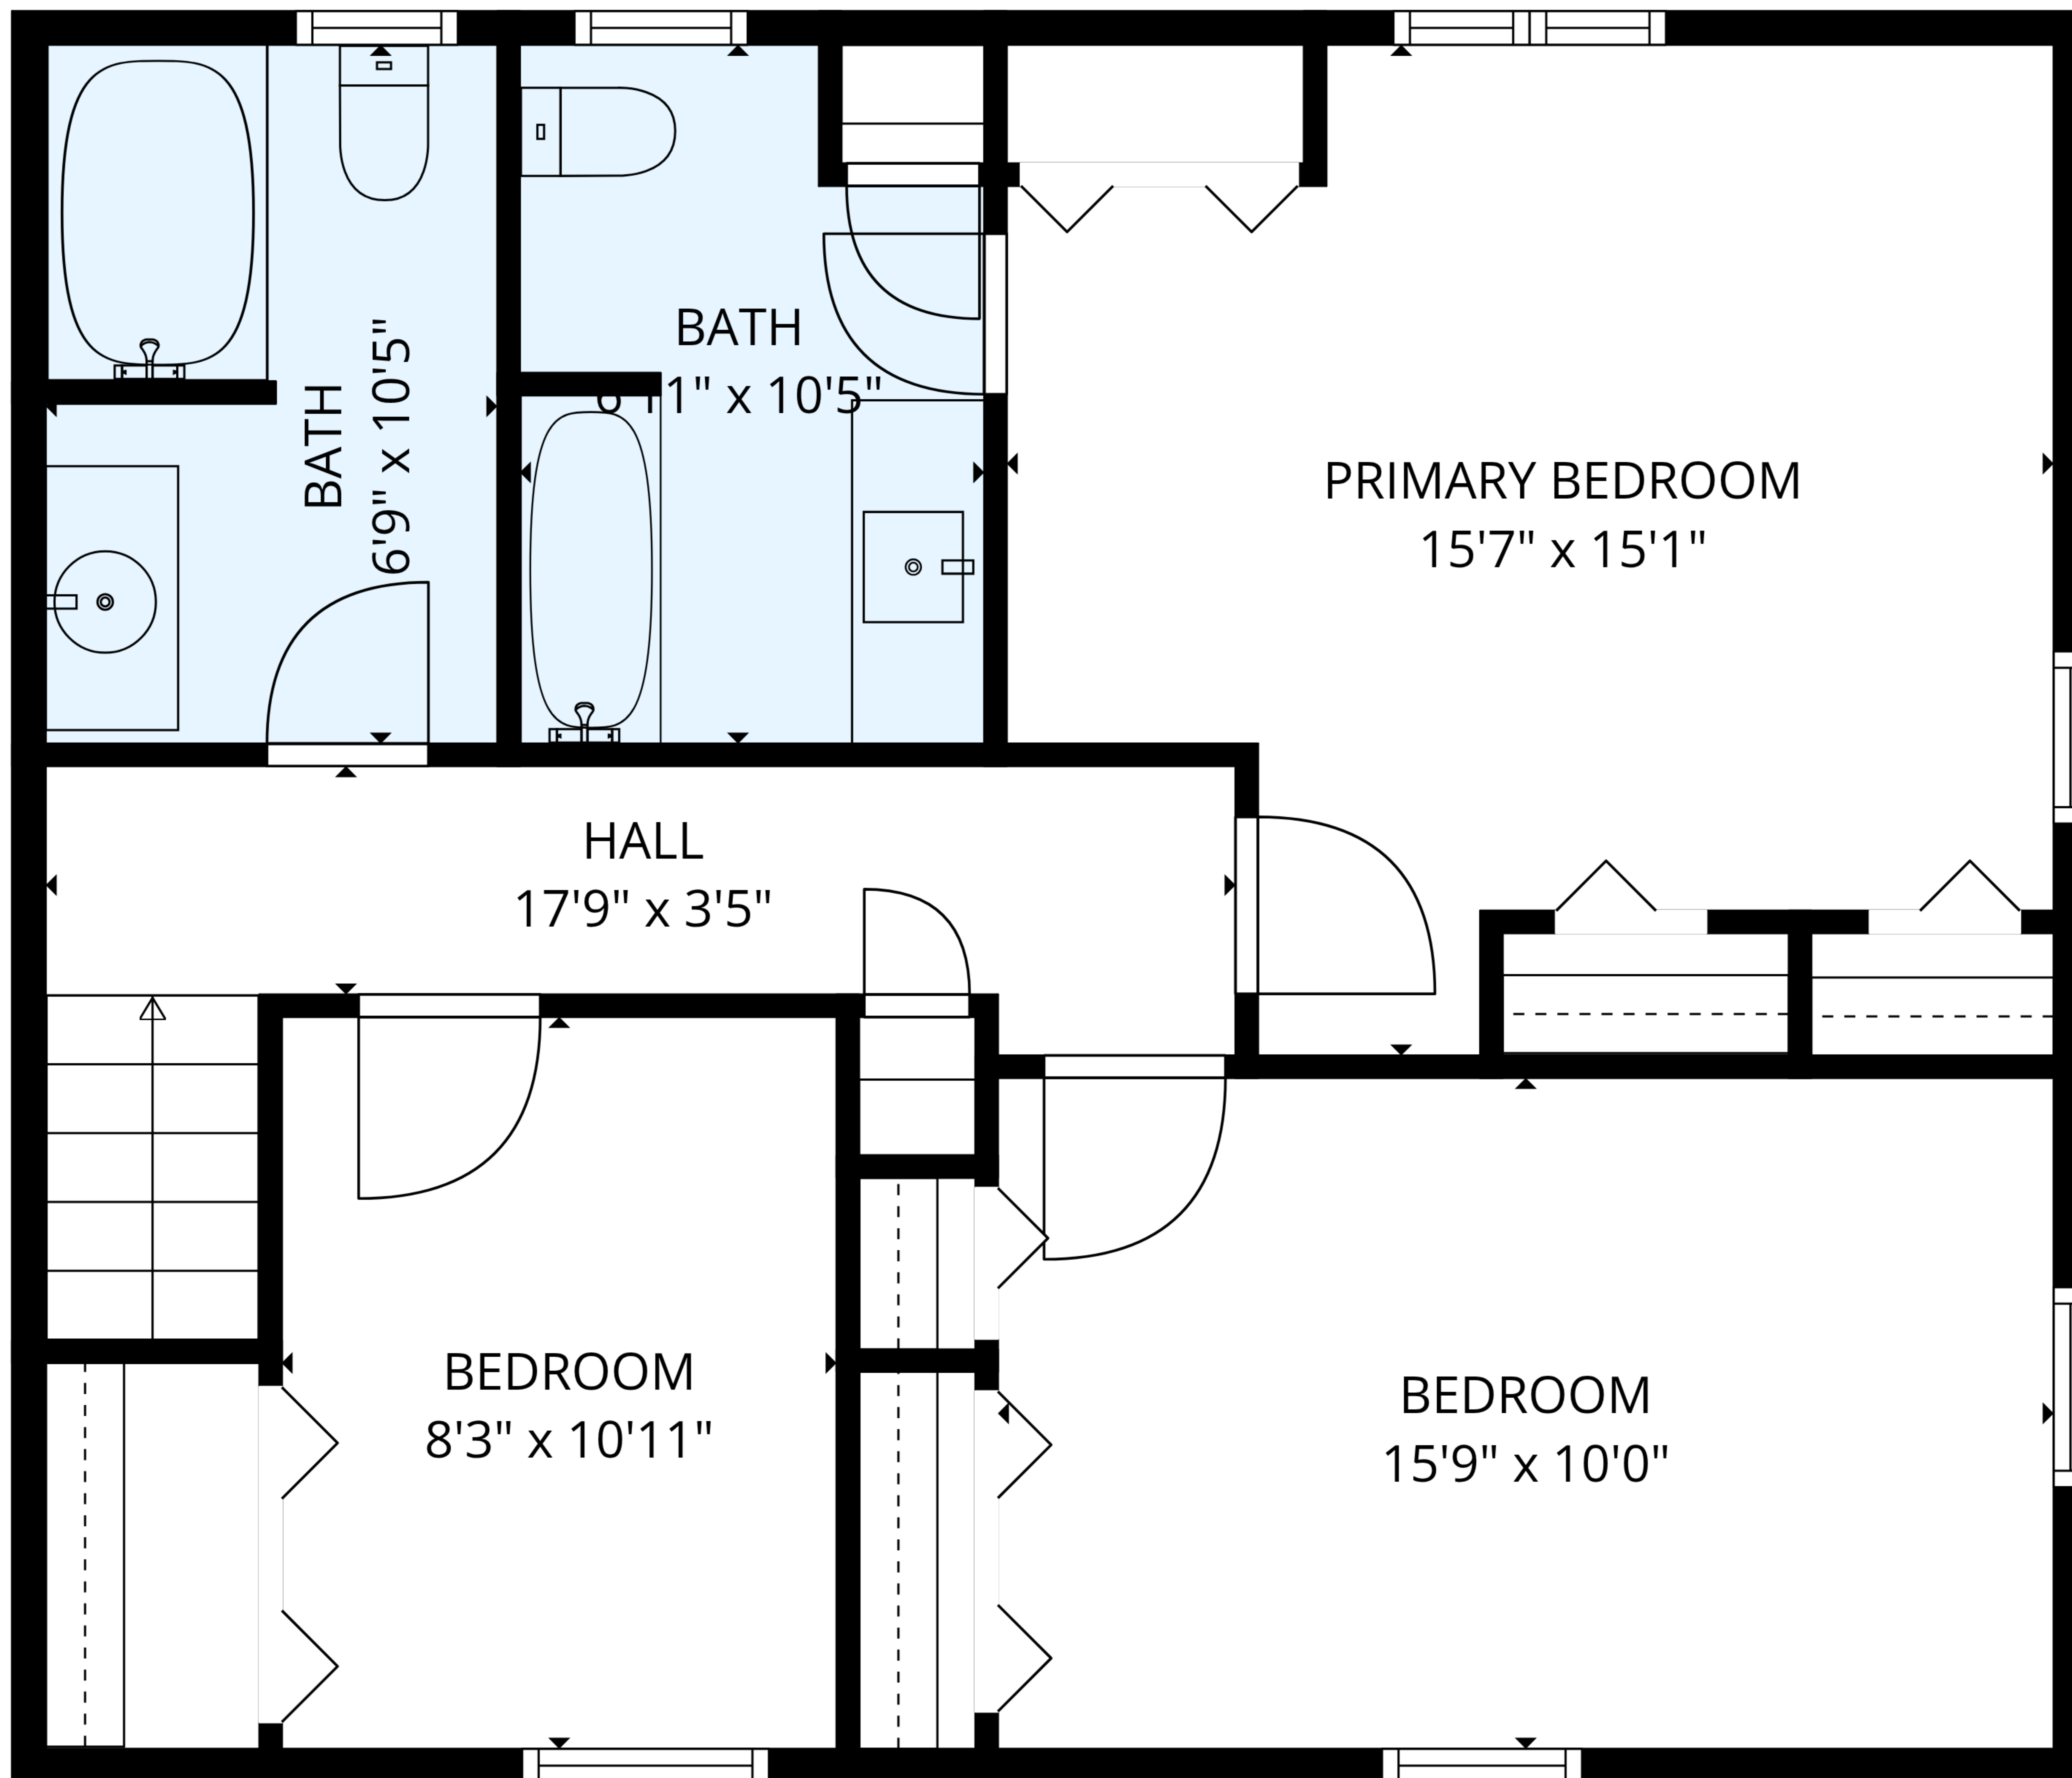

TOTAL: 2431 sq. ft

BELOW GROUND: 702 sq. ft, FLOOR 2: 971 sq. ft, FLOOR 3: 758 sq. ft
 EXCLUDED AREAS: STORAGE: 12 sq. ft, UTILITY: 210 sq. ft, GARAGE: 232 sq. ft,
 PORCH: 151 sq. ft, DECK: 197 sq. ft, FIREPLACE: 11 sq. ft,
 WALLS: 224 sq. ft

MEASUREMENTS ARE DEEMED RELIABLE BUT ARE NOT GUARANTEED.

TOTAL: 2431 sq. ft

BELOW GROUND: 702 sq. ft, FLOOR 2: 971 sq. ft, FLOOR 3: 758 sq. ft
 EXCLUDED AREAS: STORAGE: 12 sq. ft, UTILITY: 210 sq. ft, GARAGE: 232 sq. ft,
 PORCH: 151 sq. ft, DECK: 197 sq. ft, FIREPLACE: 11 sq. ft,
 WALLS: 224 sq. ft