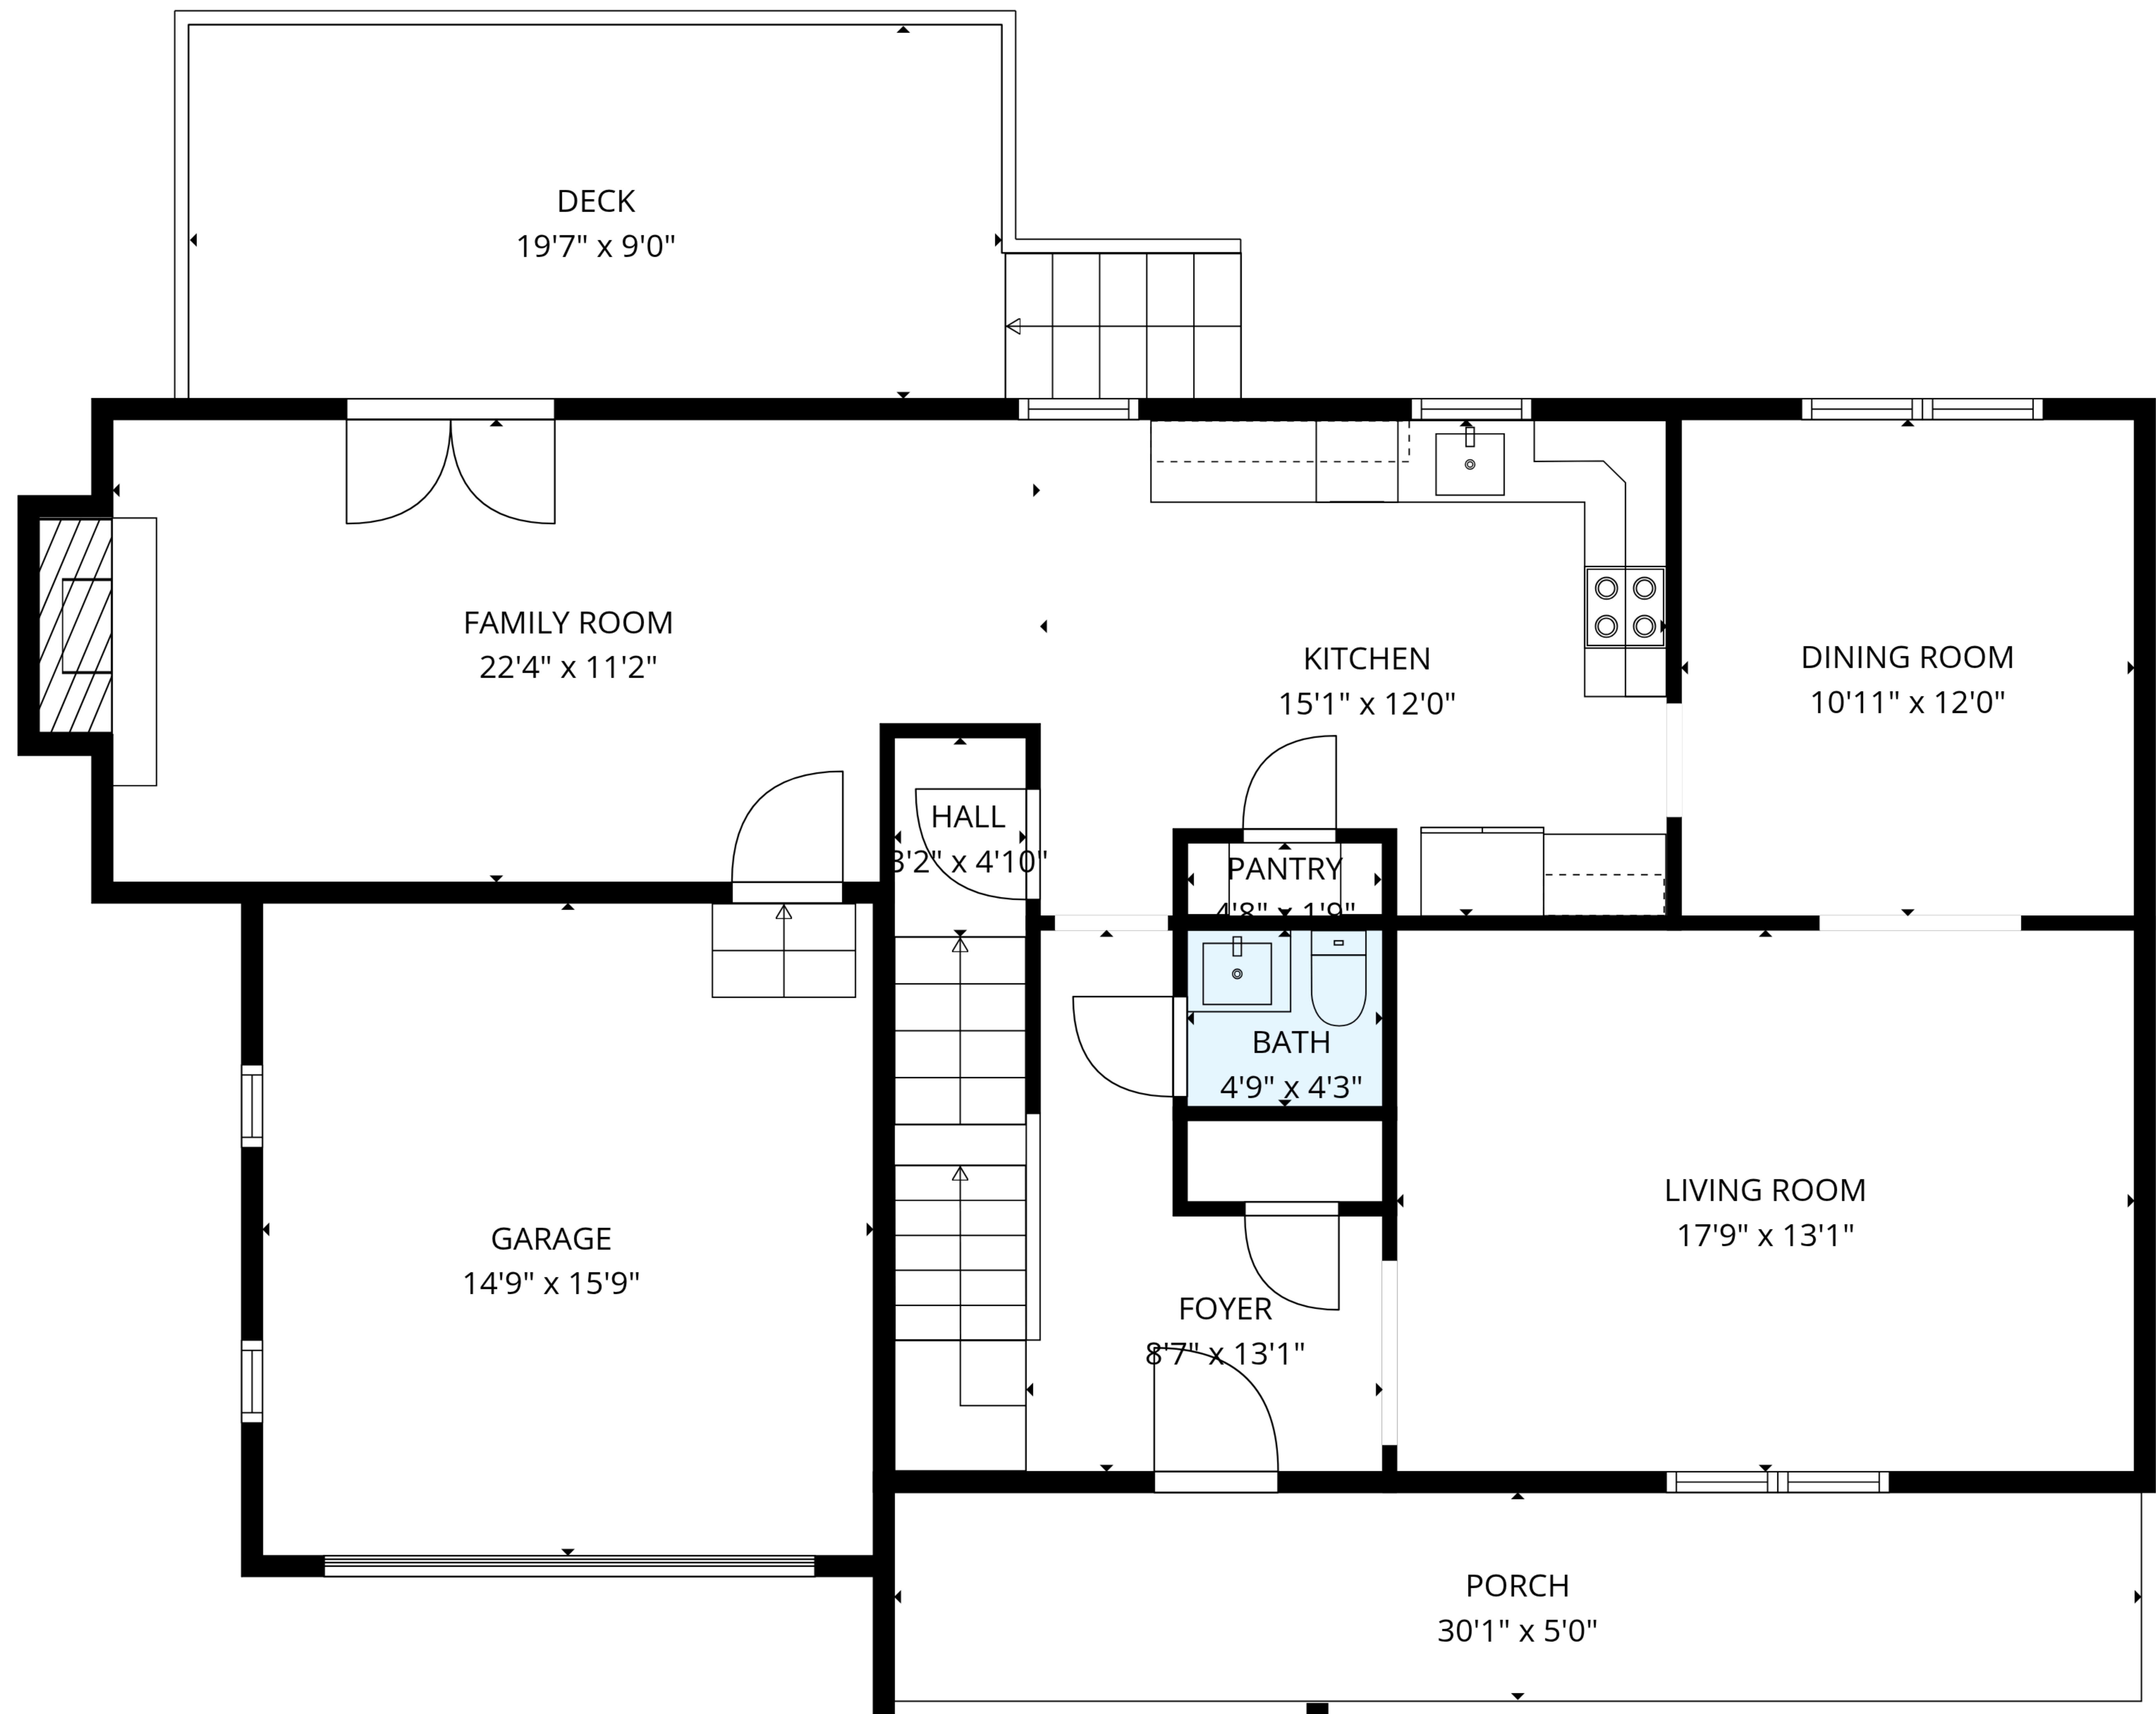

TOTAL: 2431 sq. ft

BELOW GROUND: 702 sq. ft, FLOOR 2: 971 sq. ft, FLOOR 3: 758 sq. ft
 EXCLUDED AREAS: STORAGE: 12 sq. ft, UTILITY: 210 sq. ft, GARAGE: 232 sq. ft,
 PORCH: 151 sq. ft, DECK: 197 sq. ft, FIREPLACE: 11 sq. ft,
 WALLS: 224 sq. ft

MEASUREMENTS ARE DEEMED RELIABLE BUT ARE NOT GUARANTEED.

TOTAL: 2431 sq. ft

BELOW GROUND: 702 sq. ft, FLOOR 2: 971 sq. ft, FLOOR 3: 758 sq. ft
 EXCLUDED AREAS: STORAGE: 12 sq. ft, UTILITY: 210 sq. ft, GARAGE: 232 sq. ft,
 PORCH: 151 sq. ft, DECK: 197 sq. ft, FIREPLACE: 11 sq. ft,
 WALLS: 224 sq. ft