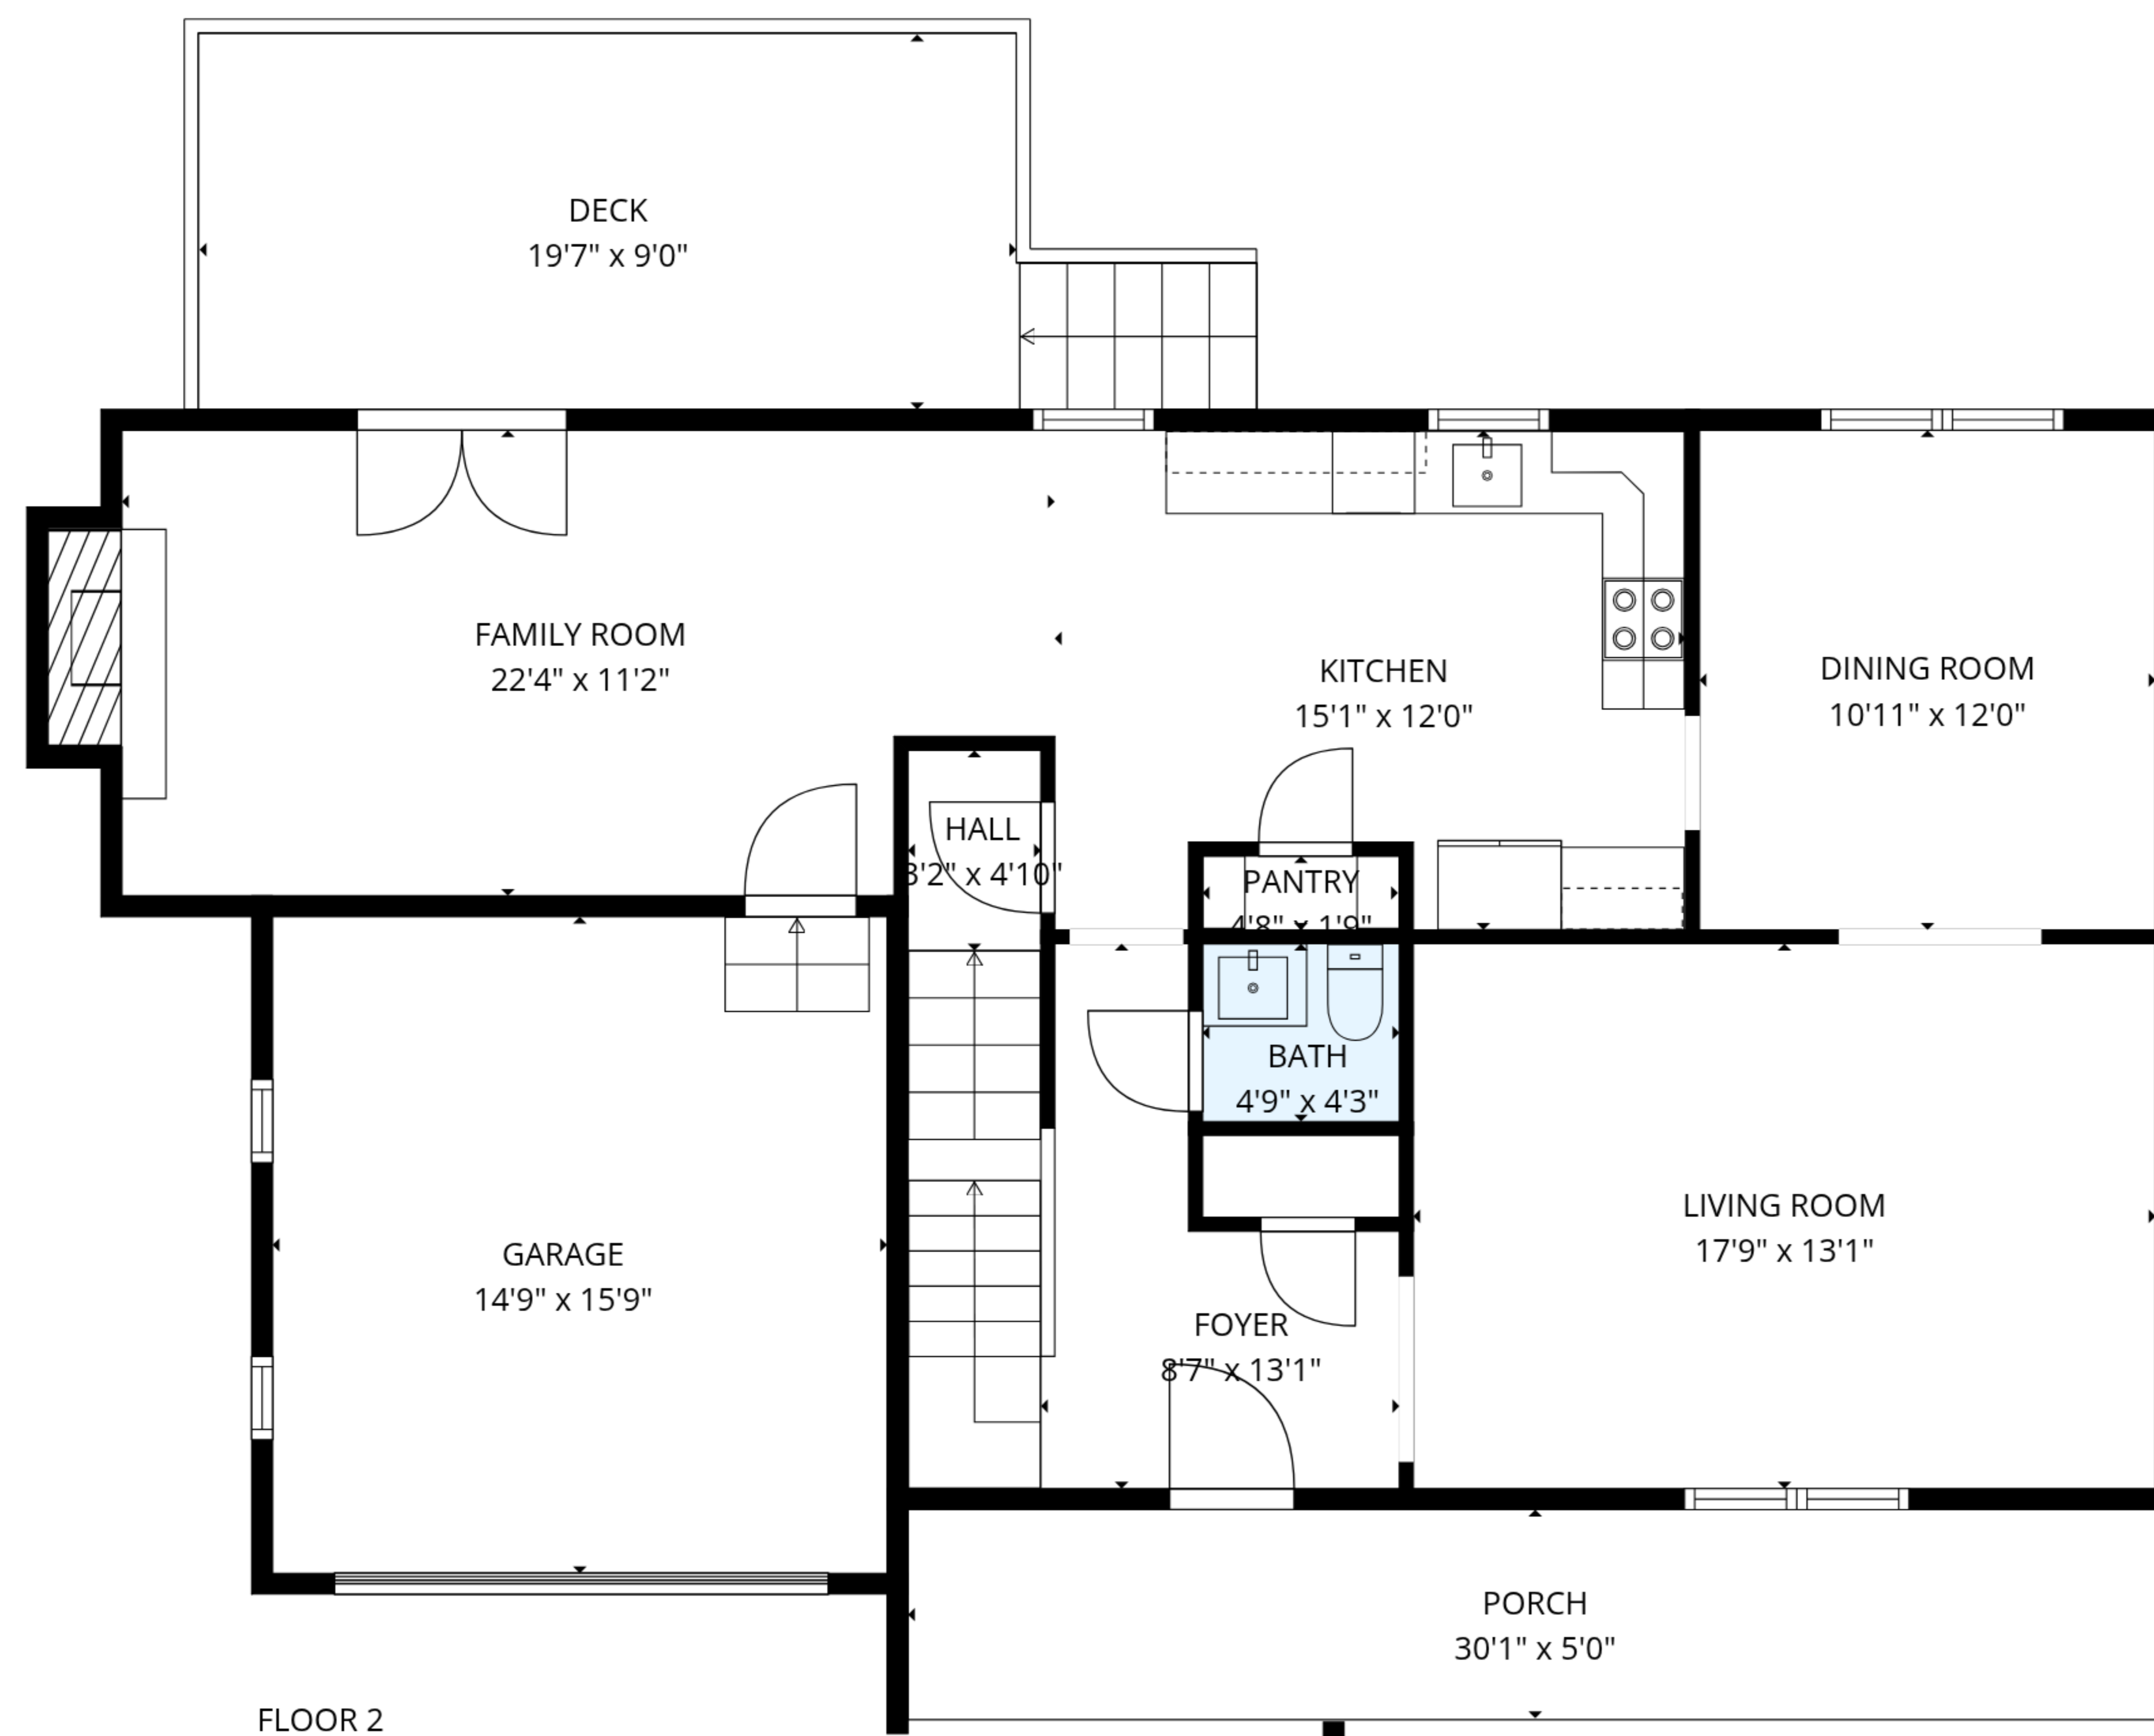

TOTAL: 2431 sq. ft

BELOW GROUND: 702 sq. ft, FLOOR 2: 971 sq. ft, FLOOR 3: 758 sq. ft
 EXCLUDED AREAS: STORAGE: 12 sq. ft, UTILITY: 210 sq. ft, GARAGE: 232 sq. ft,
 PORCH: 151 sq. ft, DECK: 197 sq. ft, FIREPLACE: 11 sq. ft,
 WALLS: 224 sq. ft

MEASUREMENTS ARE DEEMED RELIABLE BUT ARE NOT GUARANTEED.

TOTAL: 2431 sq. ft

BELOW GROUND: 702 sq. ft, FLOOR 2: 971 sq. ft, FLOOR 3: 758 sq. ft
 EXCLUDED AREAS: STORAGE: 12 sq. ft, UTILITY: 210 sq. ft, GARAGE: 232 sq. ft,
 PORCH: 151 sq. ft, DECK: 197 sq. ft, FIREPLACE: 11 sq. ft,
 WALLS: 224 sq. ft