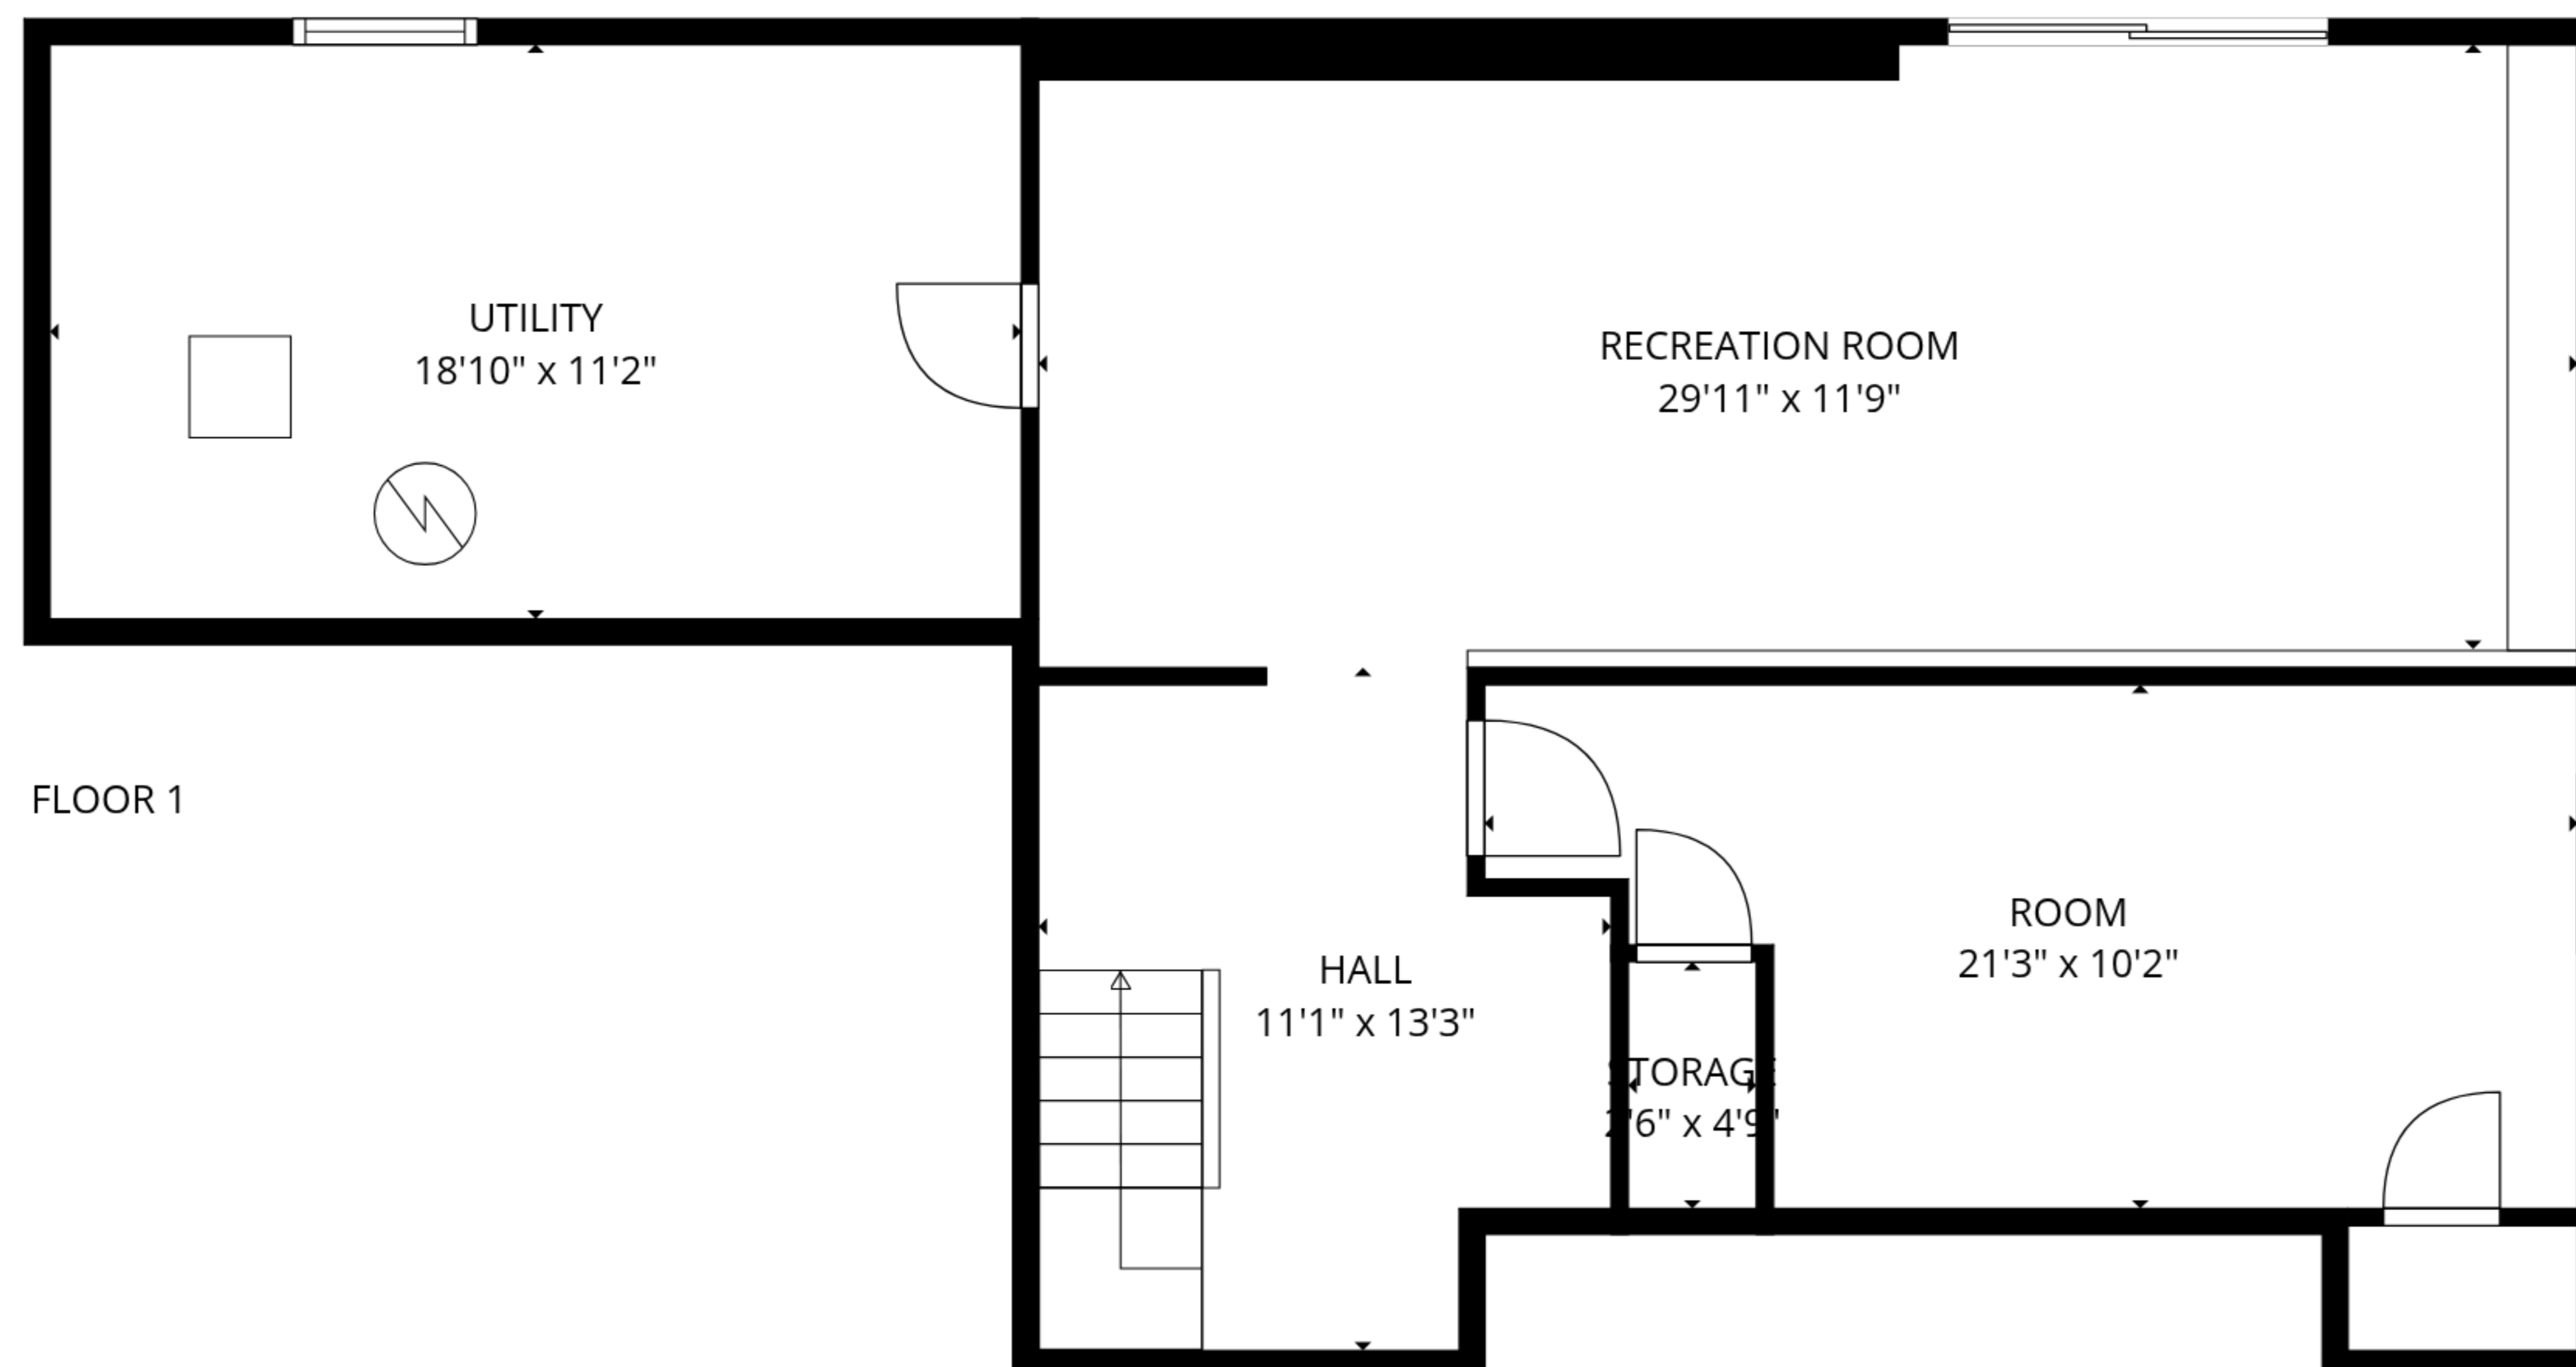

TOTAL: 2431 sq. ft

BELOW GROUND: 702 sq. ft, FLOOR 2: 971 sq. ft, FLOOR 3: 758 sq. ft
 EXCLUDED AREAS: STORAGE: 12 sq. ft, UTILITY: 210 sq. ft, GARAGE: 232 sq. ft,
 PORCH: 151 sq. ft, DECK: 197 sq. ft, FIREPLACE: 11 sq. ft,
 WALLS: 224 sq. ft

MEASUREMENTS ARE DEEMED RELIABLE BUT ARE NOT GUARANTEED.

TOTAL: 2431 sq. ft

BELOW GROUND: 702 sq. ft, FLOOR 2: 971 sq. ft, FLOOR 3: 758 sq. ft
 EXCLUDED AREAS: STORAGE: 12 sq. ft, UTILITY: 210 sq. ft, GARAGE: 232 sq. ft,
 PORCH: 151 sq. ft, DECK: 197 sq. ft, FIREPLACE: 11 sq. ft,
 WALLS: 224 sq. ft