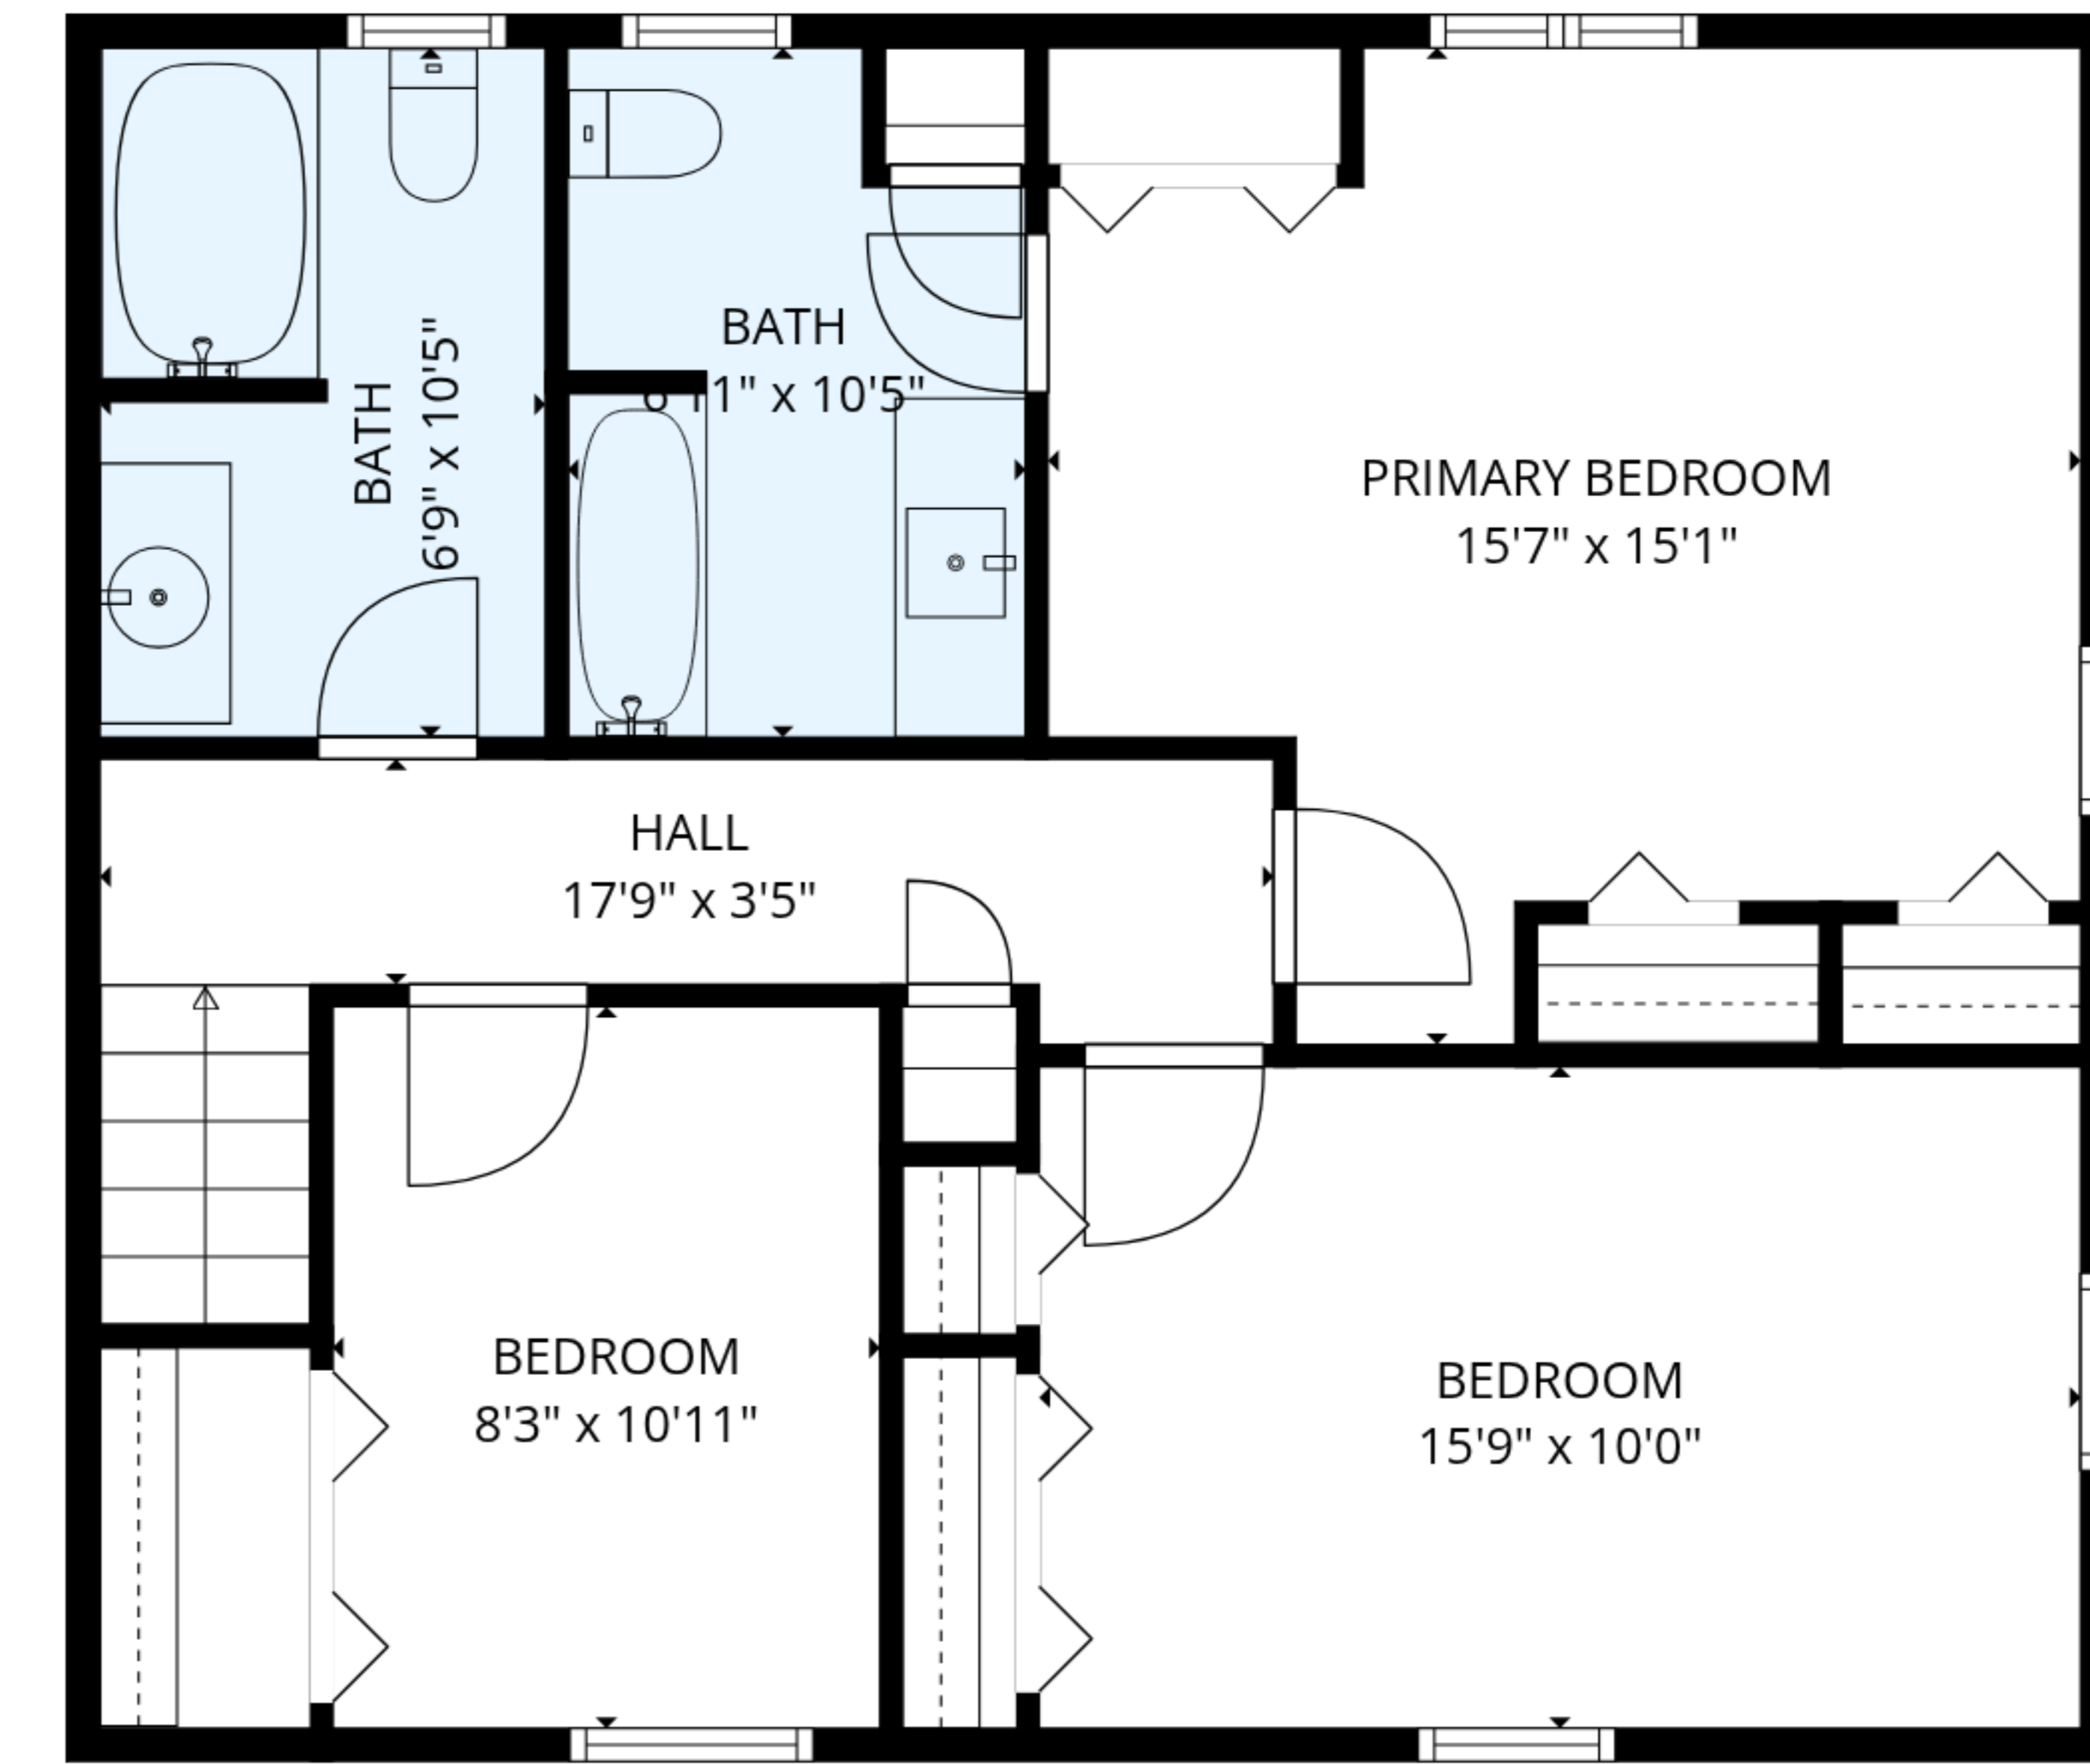

TOTAL: 2431 sq. ft

BELOW GROUND: 702 sq. ft, FLOOR 2: 971 sq. ft, FLOOR 3: 758 sq. ft
 EXCLUDED AREAS: STORAGE: 12 sq. ft, UTILITY: 210 sq. ft, GARAGE: 232 sq. ft,
 PORCH: 151 sq. ft, DECK: 197 sq. ft, FIREPLACE: 11 sq. ft,
 WALLS: 224 sq. ft

MEASUREMENTS ARE DEEMED RELIABLE BUT ARE NOT GUARANTEED.

TOTAL: 2431 sq. ft

BELOW GROUND: 702 sq. ft, FLOOR 2: 971 sq. ft, FLOOR 3: 758 sq. ft
 EXCLUDED AREAS: STORAGE: 12 sq. ft, UTILITY: 210 sq. ft, GARAGE: 232 sq. ft,
 PORCH: 151 sq. ft, DECK: 197 sq. ft, FIREPLACE: 11 sq. ft,
 WALLS: 224 sq. ft