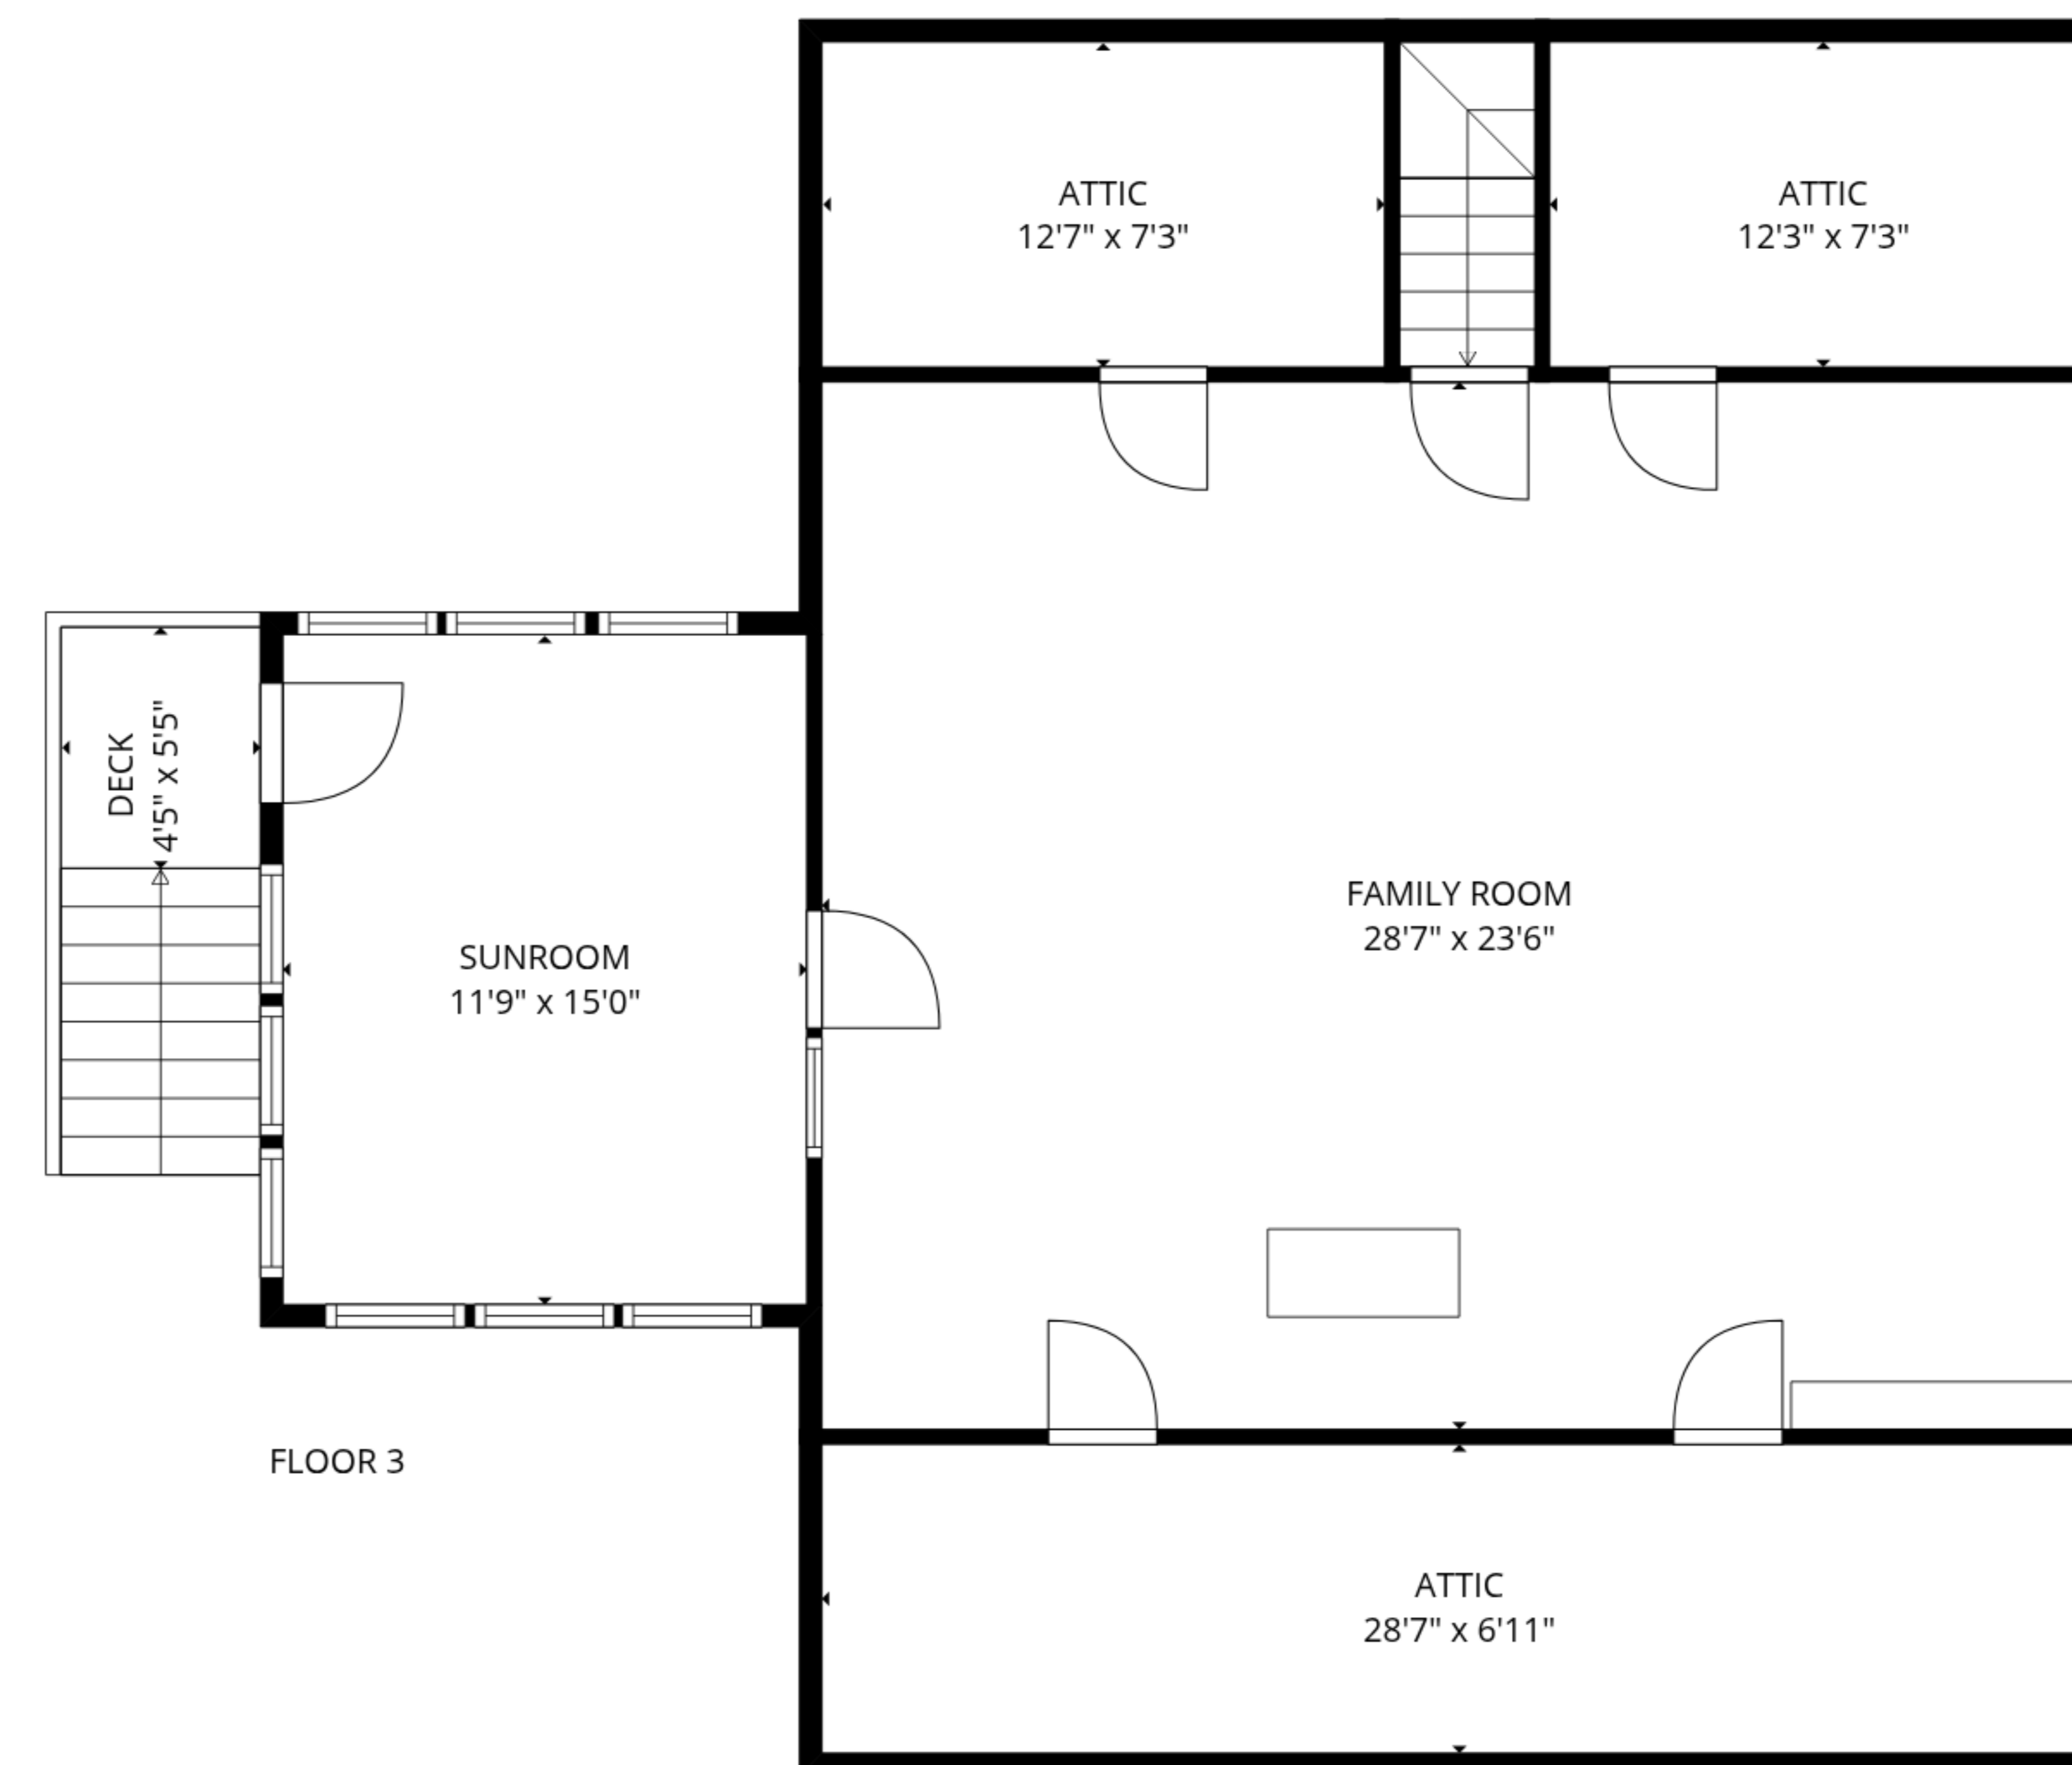

TOTAL: 2763 sq. ft

FLOOR 1: 940 sq. ft, FLOOR 2: 1101 sq. ft, FLOOR 3: 722 sq. ft
 EXCLUDED AREAS: UTILITY: 91 sq. ft, LAUNDRY: 25 sq. ft, GARAGE: 486 sq. ft,
 STORAGE: 218 sq. ft, COVERED DECK: 246 sq. ft, DECK: 293 sq. ft,
 LOW CEILING: 379 sq. ft, SUNROOM: 176 sq. ft, WALLS: 289 sq. ft

MEASUREMENTS ARE DEEMED RELIABLE BUT ARE NOT GUARANTEED.

TOTAL: 2763 sq. ft

FLOOR 1: 940 sq. ft, FLOOR 2: 1101 sq. ft, FLOOR 3: 722 sq. ft
 EXCLUDED AREAS: UTILITY: 91 sq. ft, LAUNDRY: 25 sq. ft, GARAGE: 486 sq. ft,
 STORAGE: 218 sq. ft, COVERED DECK: 246 sq. ft, DECK: 293 sq. ft,
 LOW CEILING: 379 sq. ft, SUNROOM: 176 sq. ft, WALLS: 289 sq. ft