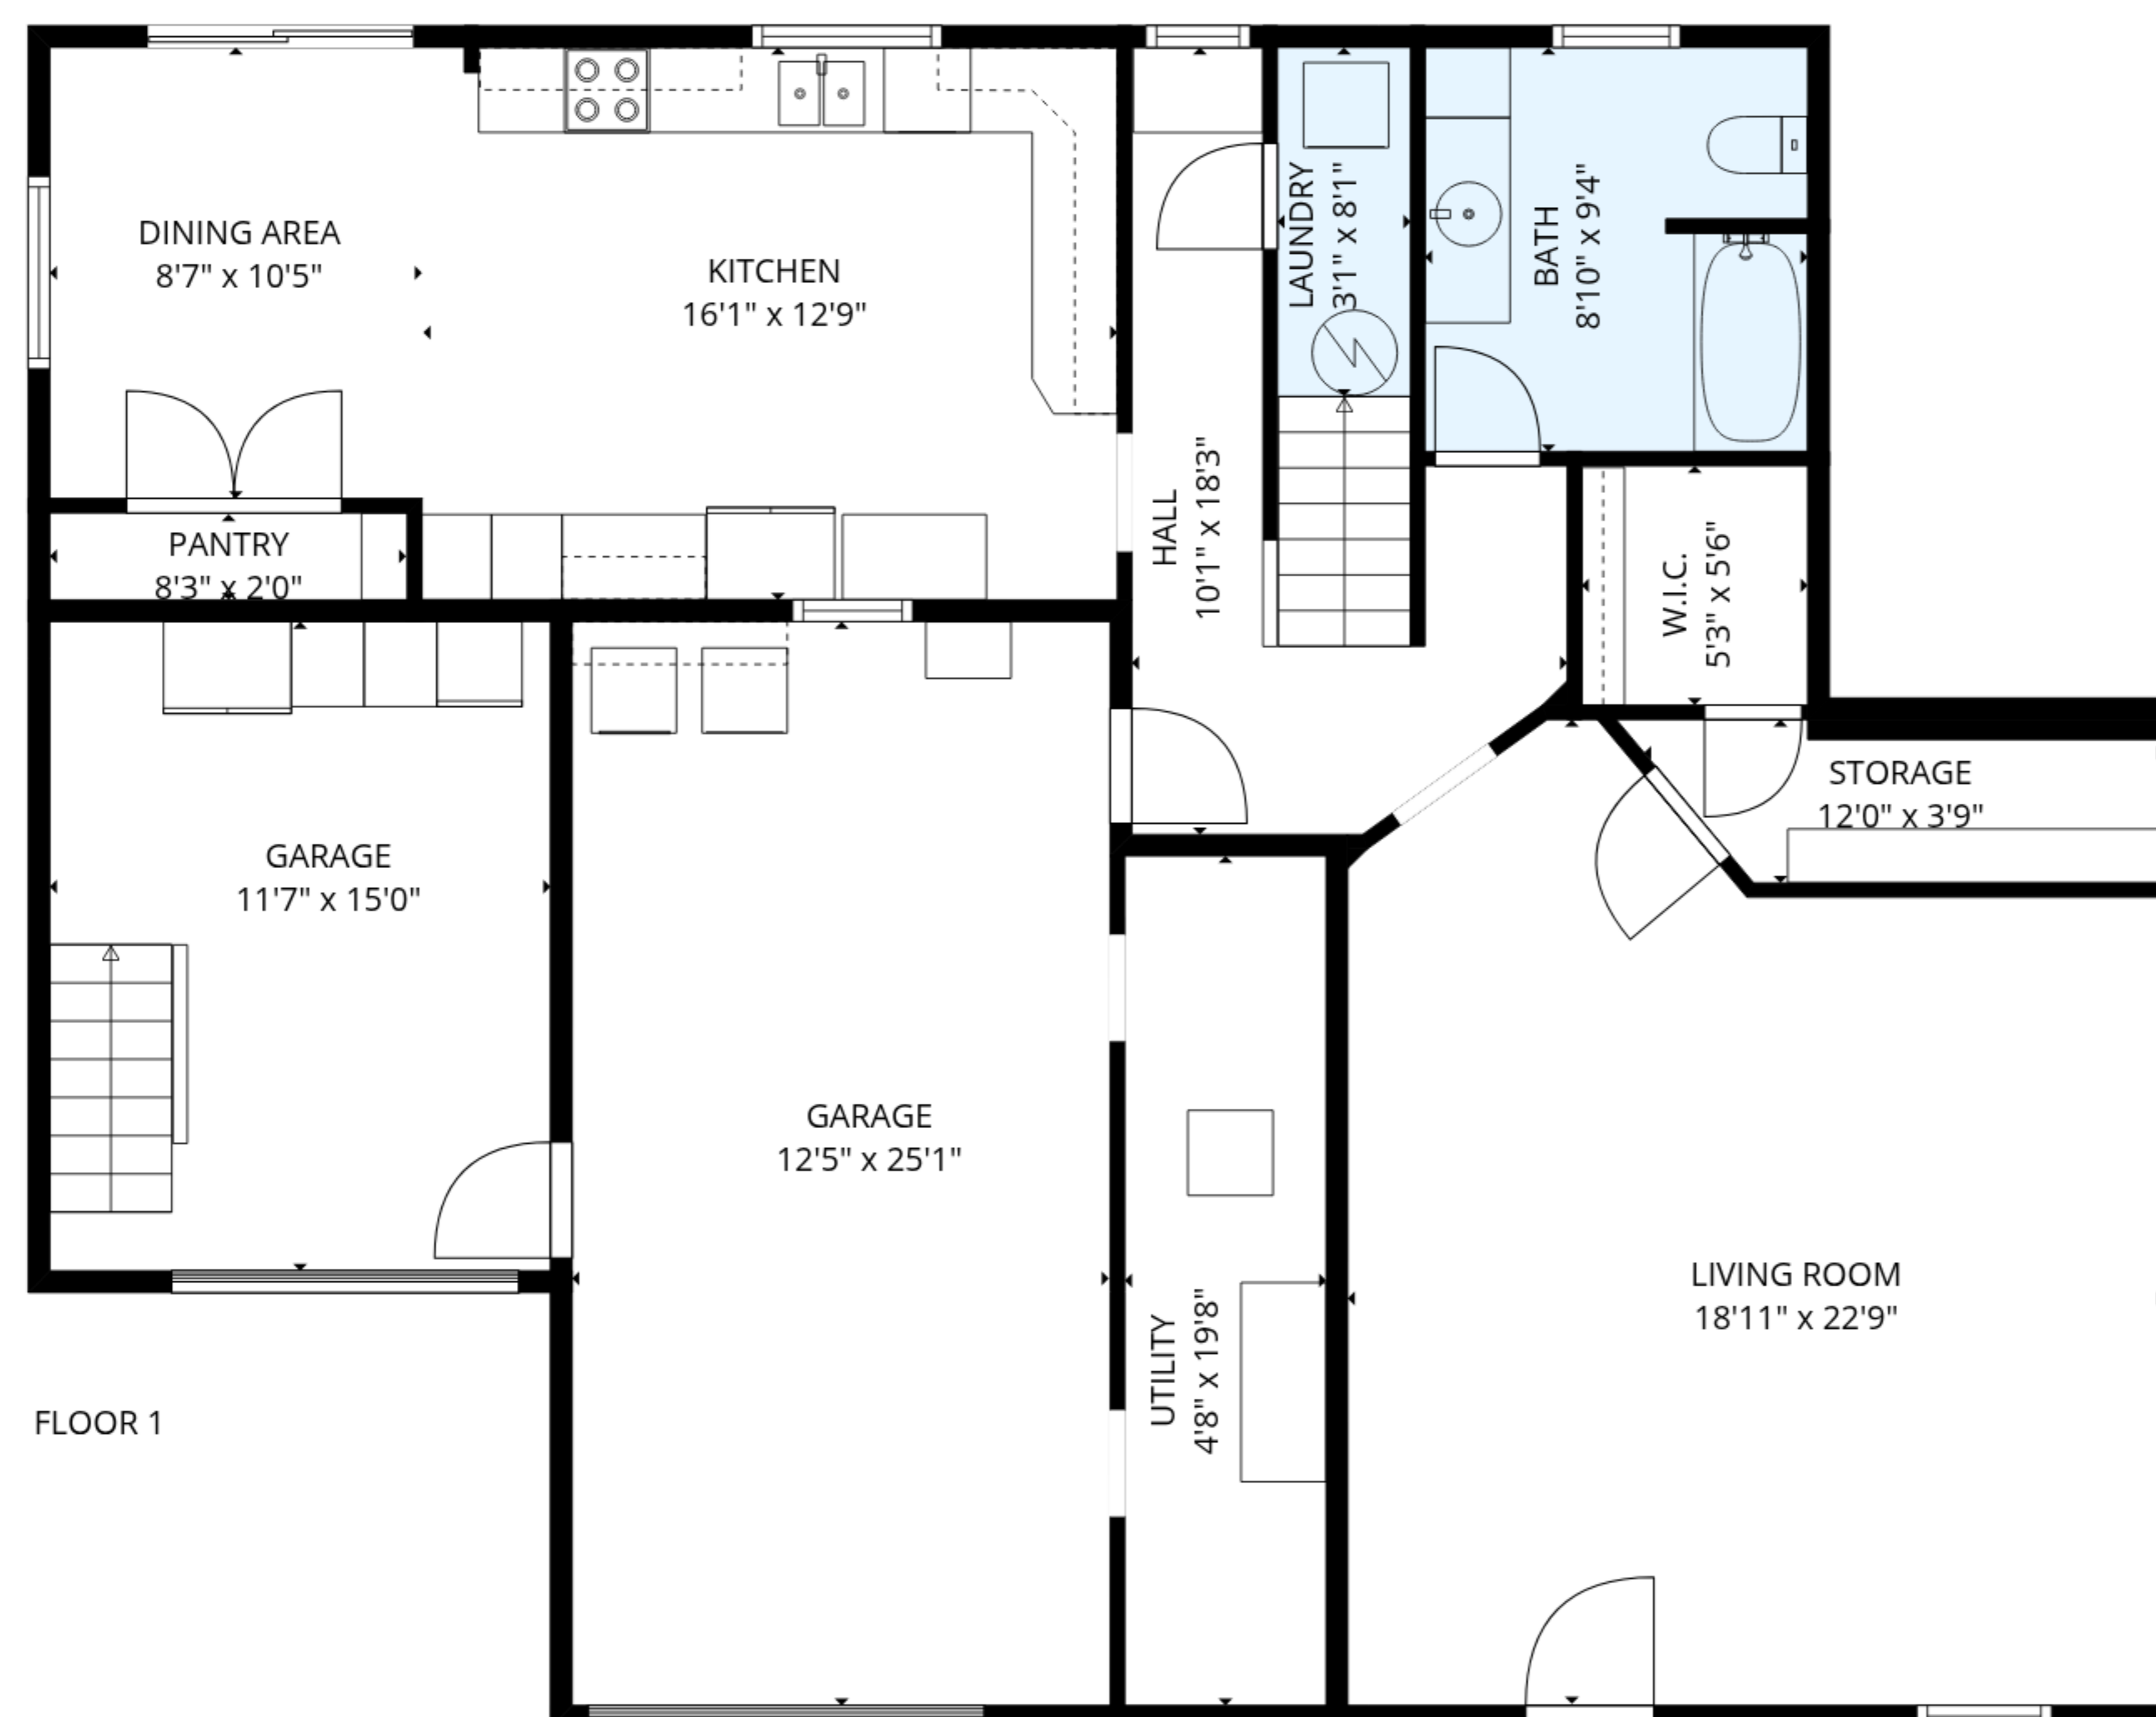

TOTAL: 2763 sq. ft

FLOOR 1: 940 sq. ft, FLOOR 2: 1101 sq. ft, FLOOR 3: 722 sq. ft
 EXCLUDED AREAS: UTILITY: 91 sq. ft, LAUNDRY: 25 sq. ft, GARAGE: 486 sq. ft,
 STORAGE: 218 sq. ft, COVERED DECK: 246 sq. ft, DECK: 293 sq. ft,
 LOW CEILING: 379 sq. ft, SUNROOM: 176 sq. ft, WALLS: 289 sq. ft

MEASUREMENTS ARE DEEMED RELIABLE BUT ARE NOT GUARANTEED.

TOTAL: 2763 sq. ft

FLOOR 1: 940 sq. ft, FLOOR 2: 1101 sq. ft, FLOOR 3: 722 sq. ft
 EXCLUDED AREAS: UTILITY: 91 sq. ft, LAUNDRY: 25 sq. ft, GARAGE: 486 sq. ft,
 STORAGE: 218 sq. ft, COVERED DECK: 246 sq. ft, DECK: 293 sq. ft,
 LOW CEILING: 379 sq. ft, SUNROOM: 176 sq. ft, WALLS: 289 sq. ft