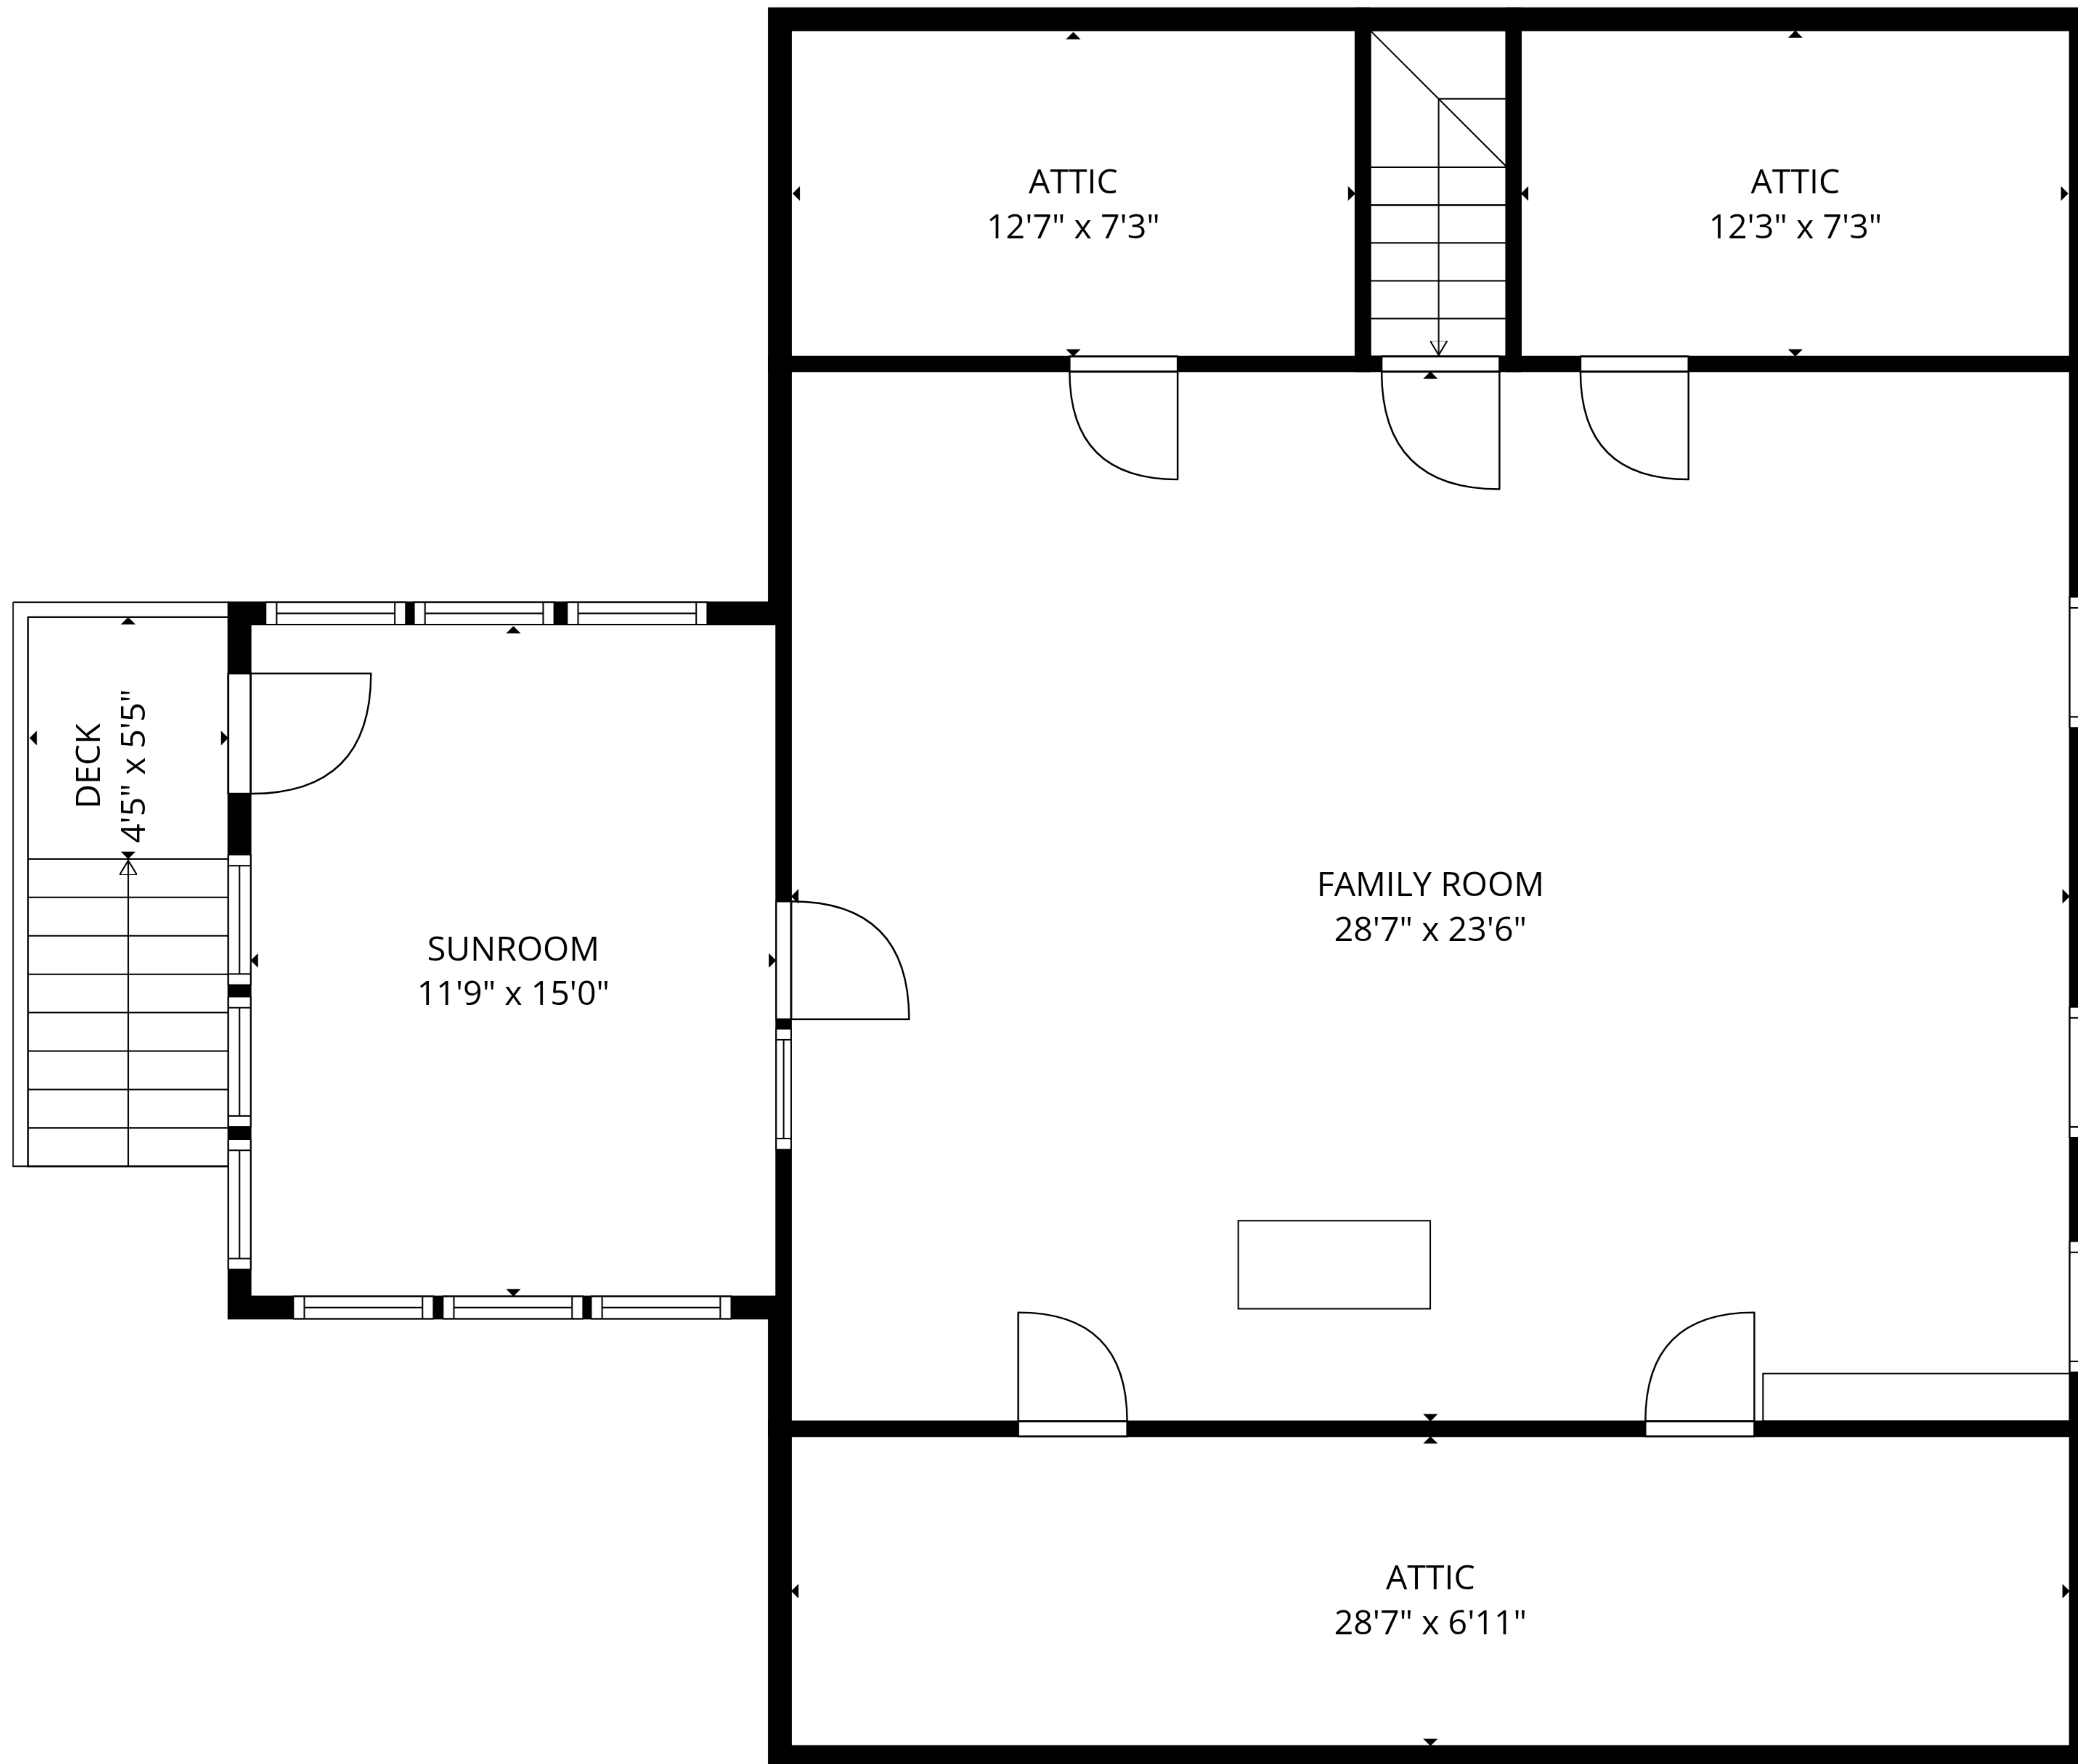

TOTAL: 2763 sq. ft

FLOOR 1: 940 sq. ft, FLOOR 2: 1101 sq. ft, FLOOR 3: 722 sq. ft
 EXCLUDED AREAS: UTILITY: 91 sq. ft, LAUNDRY: 25 sq. ft, GARAGE: 486 sq. ft,
 STORAGE: 218 sq. ft, COVERED DECK: 246 sq. ft, DECK: 293 sq. ft,
 LOW CEILING: 379 sq. ft, SUNROOM: 176 sq. ft, WALLS: 289 sq. ft

MEASUREMENTS ARE DEEMED RELIABLE BUT ARE NOT GUARANTEED.

TOTAL: 2763 sq. ft

FLOOR 1: 940 sq. ft, FLOOR 2: 1101 sq. ft, FLOOR 3: 722 sq. ft
 EXCLUDED AREAS: UTILITY: 91 sq. ft, LAUNDRY: 25 sq. ft, GARAGE: 486 sq. ft,
 STORAGE: 218 sq. ft, COVERED DECK: 246 sq. ft, DECK: 293 sq. ft,
 LOW CEILING: 379 sq. ft, SUNROOM: 176 sq. ft, WALLS: 289 sq. ft