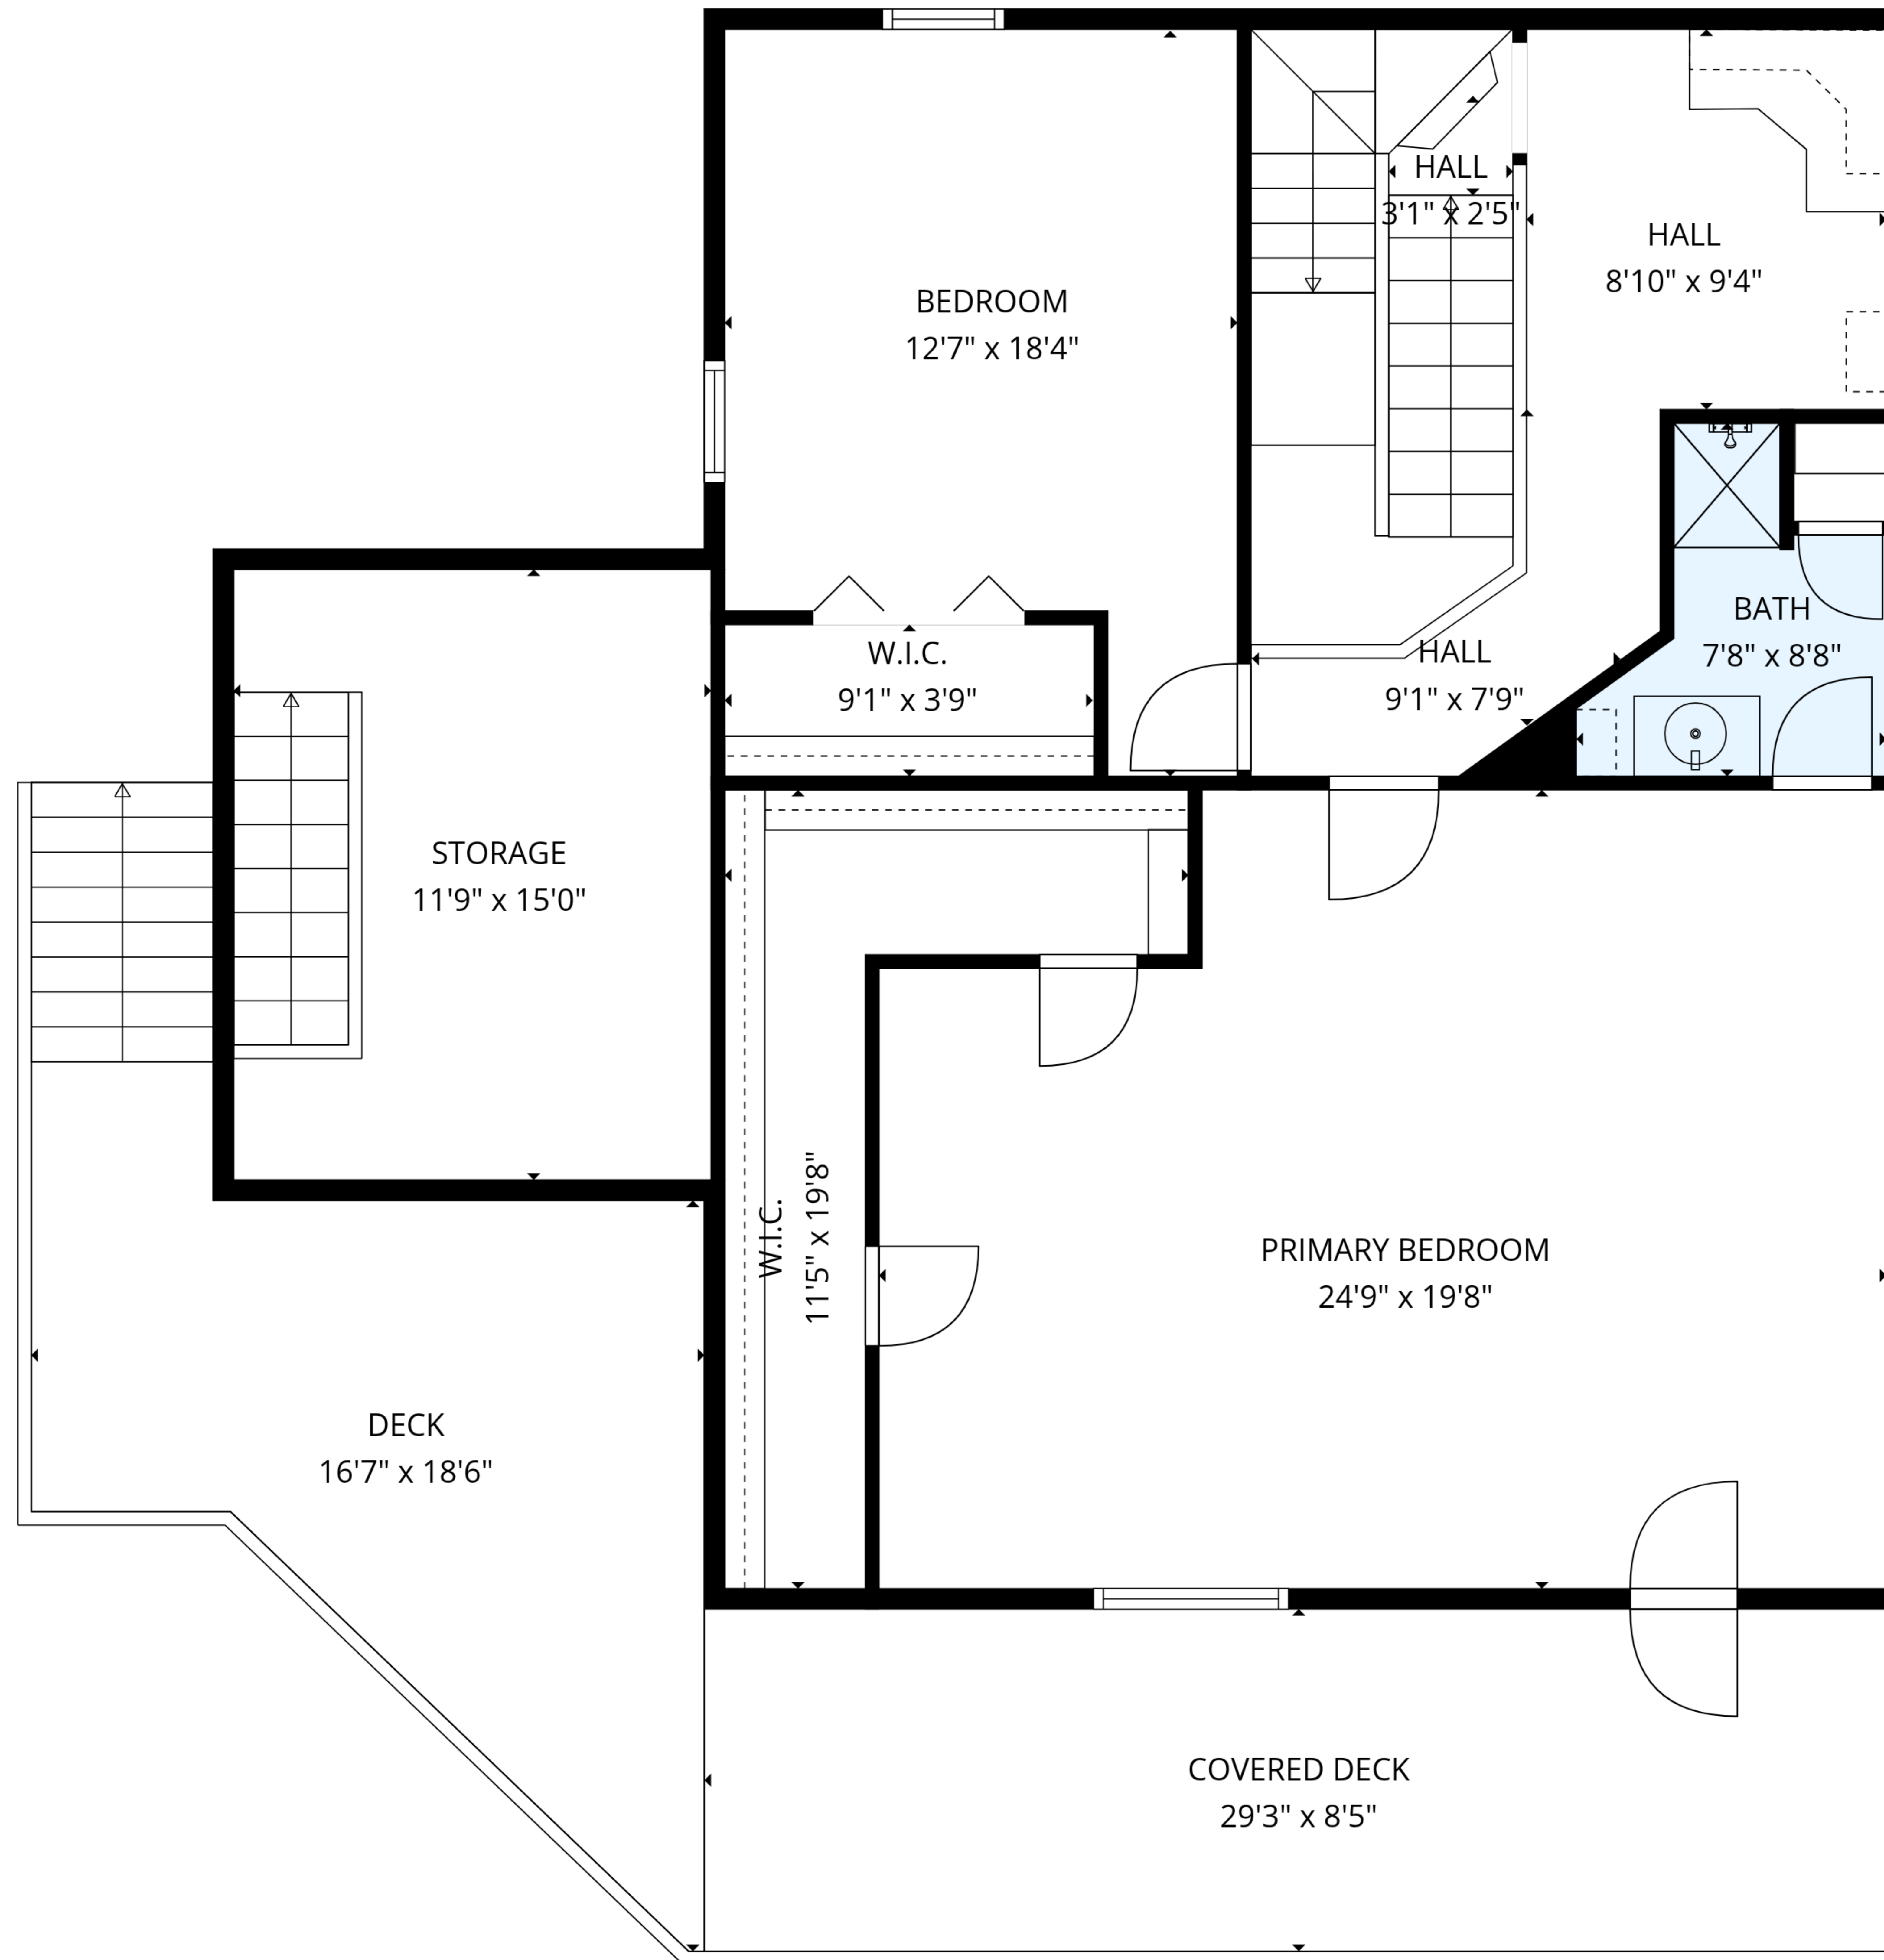

TOTAL: 2763 sq. ft

FLOOR 1: 940 sq. ft, FLOOR 2: 1101 sq. ft, FLOOR 3: 722 sq. ft
 EXCLUDED AREAS: UTILITY: 91 sq. ft, LAUNDRY: 25 sq. ft, GARAGE: 486 sq. ft,
 STORAGE: 218 sq. ft, COVERED DECK: 246 sq. ft, DECK: 293 sq. ft,
 LOW CEILING: 379 sq. ft, SUNROOM: 176 sq. ft, WALLS: 289 sq. ft

MEASUREMENTS ARE DEEMED RELIABLE BUT ARE NOT GUARANTEED.

TOTAL: 2763 sq. ft

FLOOR 1: 940 sq. ft, FLOOR 2: 1101 sq. ft, FLOOR 3: 722 sq. ft
 EXCLUDED AREAS: UTILITY: 91 sq. ft, LAUNDRY: 25 sq. ft, GARAGE: 486 sq. ft,
 STORAGE: 218 sq. ft, COVERED DECK: 246 sq. ft, DECK: 293 sq. ft,
 LOW CEILING: 379 sq. ft, SUNROOM: 176 sq. ft, WALLS: 289 sq. ft