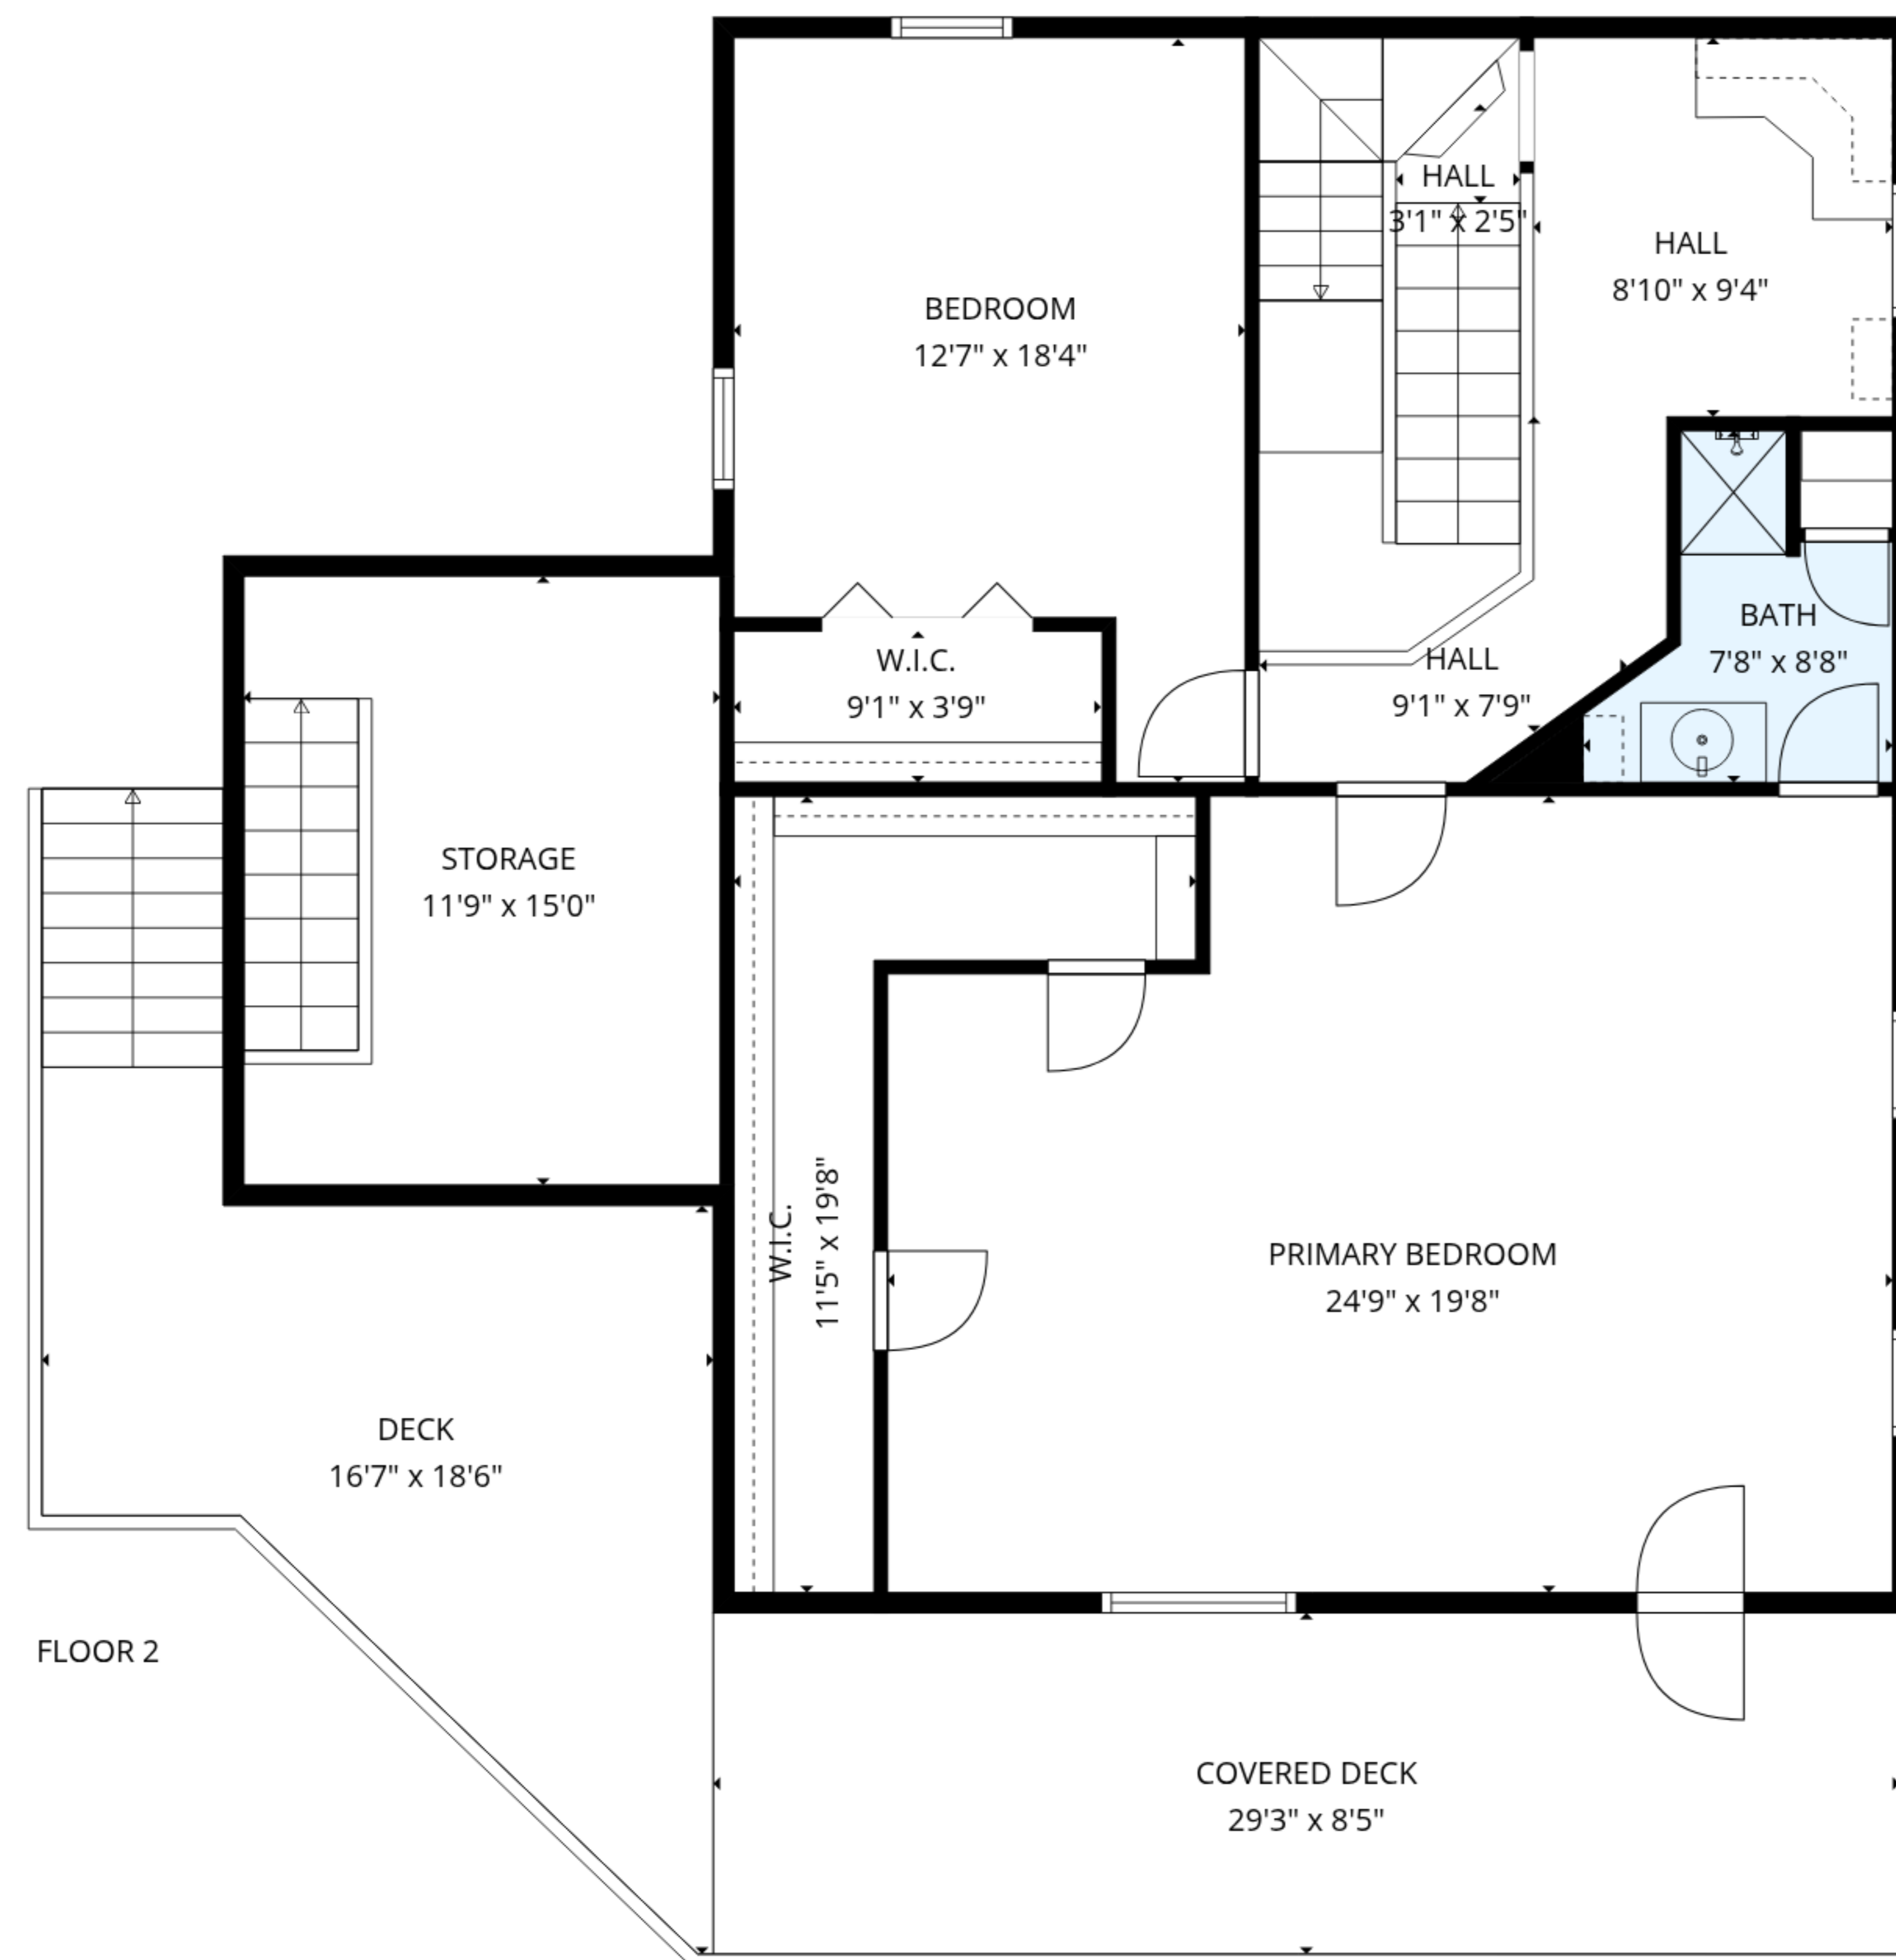

TOTAL: 2763 sq. ft

FLOOR 1: 940 sq. ft, FLOOR 2: 1101 sq. ft, FLOOR 3: 722 sq. ft
 EXCLUDED AREAS: UTILITY: 91 sq. ft, LAUNDRY: 25 sq. ft, GARAGE: 486 sq. ft,
 STORAGE: 218 sq. ft, COVERED DECK: 246 sq. ft, DECK: 293 sq. ft,
 LOW CEILING: 379 sq. ft, SUNROOM: 176 sq. ft, WALLS: 289 sq. ft

MEASUREMENTS ARE DEEMED RELIABLE BUT ARE NOT GUARANTEED.

TOTAL: 2763 sq. ft

FLOOR 1: 940 sq. ft, FLOOR 2: 1101 sq. ft, FLOOR 3: 722 sq. ft
 EXCLUDED AREAS: UTILITY: 91 sq. ft, LAUNDRY: 25 sq. ft, GARAGE: 486 sq. ft,
 STORAGE: 218 sq. ft, COVERED DECK: 246 sq. ft, DECK: 293 sq. ft,
 LOW CEILING: 379 sq. ft, SUNROOM: 176 sq. ft, WALLS: 289 sq. ft