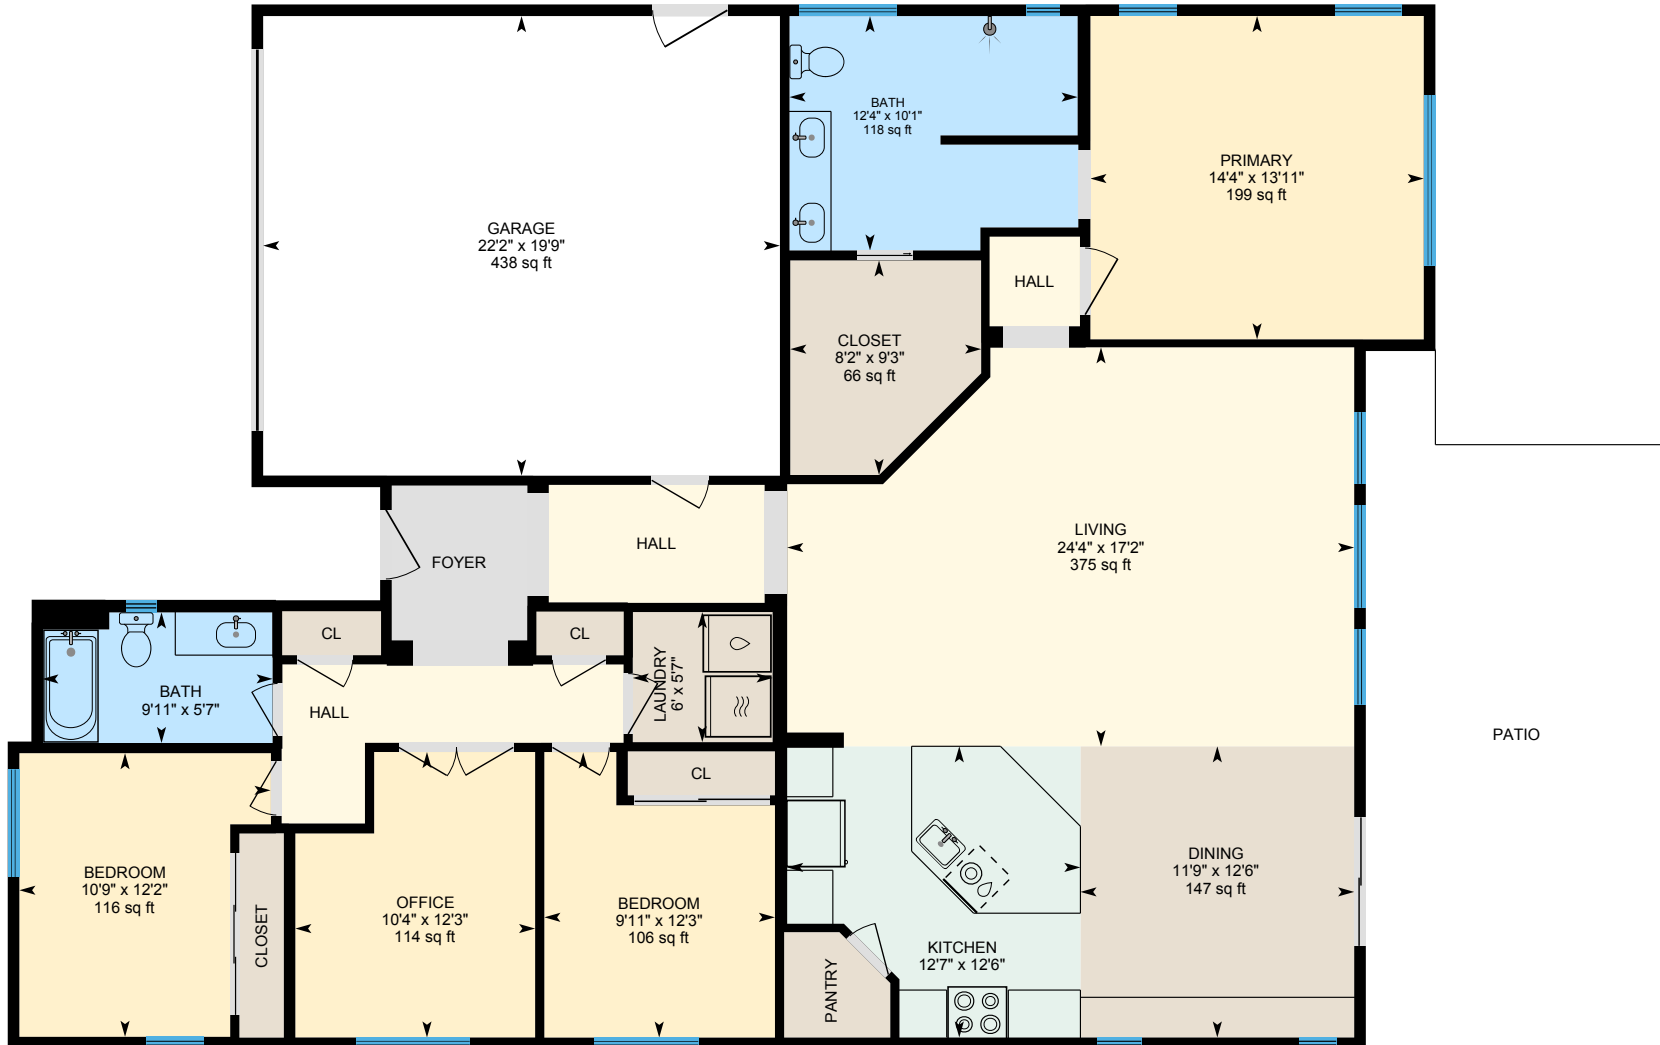

410 Applegate Dr, Oakdale, CA

Main Floor Finished Area 1897.95 sq ft
Unfinished Area 461.95 sq ft

PREPARED: 2023/08/29

White regions are excluded from total floor area in iGUIDE floor plans. All room dimensions and floor areas must be considered approximate and are subject to independent verification.