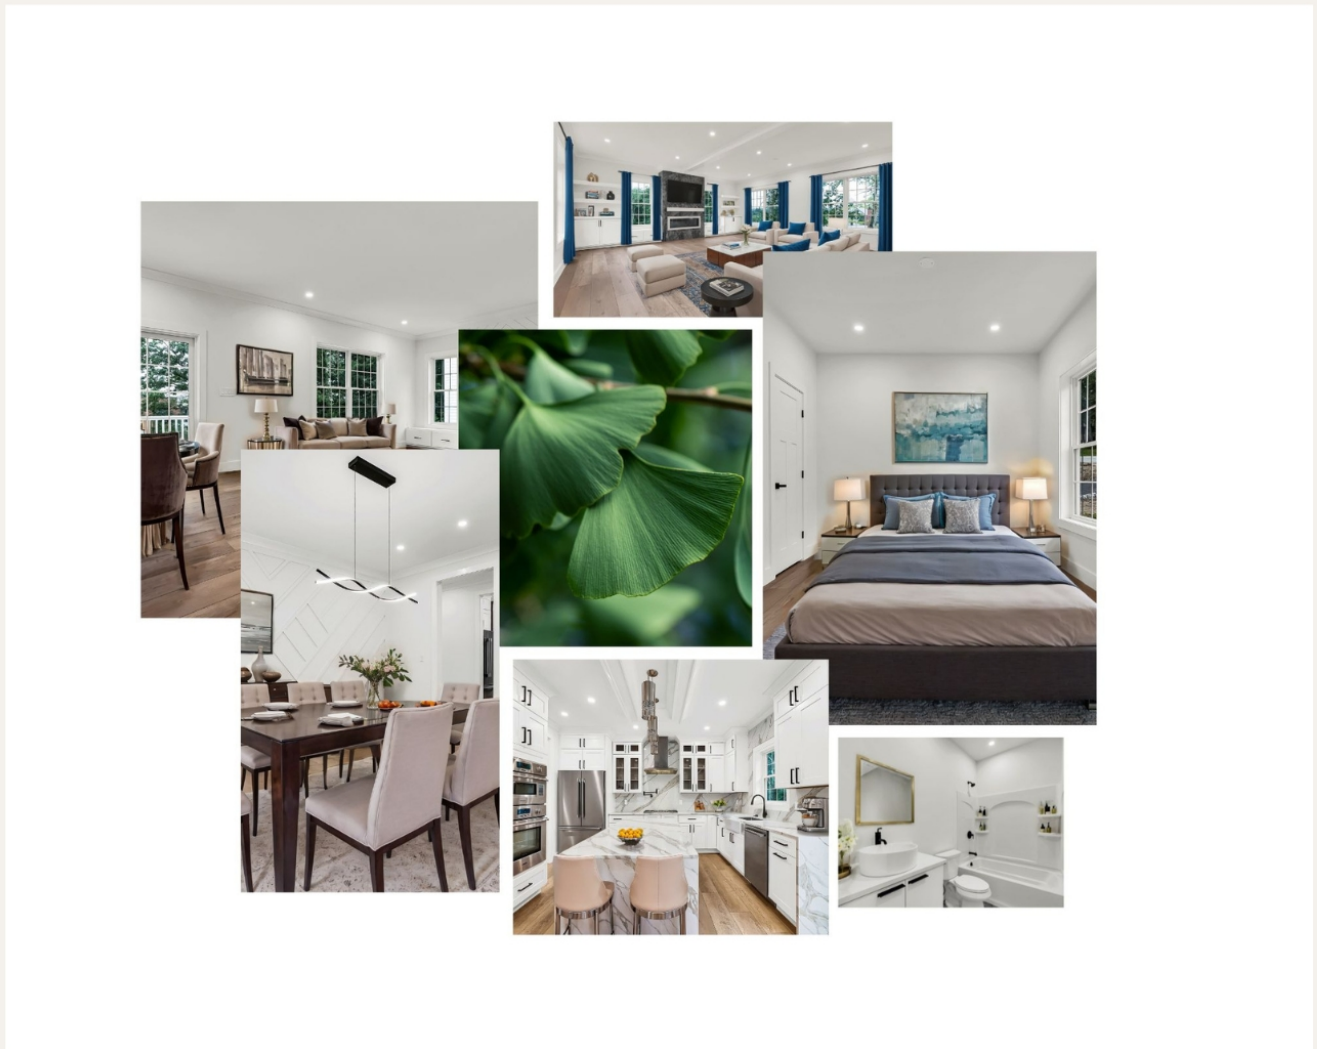

11 FLANAGAN DRIVE	
5 BEDROOMS, 5 BATHROOMS	
LOWER LEVEL	1,190 SF
FIRST FLOOR	1,730 SF
SECOND FLOOR	1,685 SF
TOTAL	4,605 SF

INTERIORS - FIRST FLOOR

Creating the perfect balance is key.