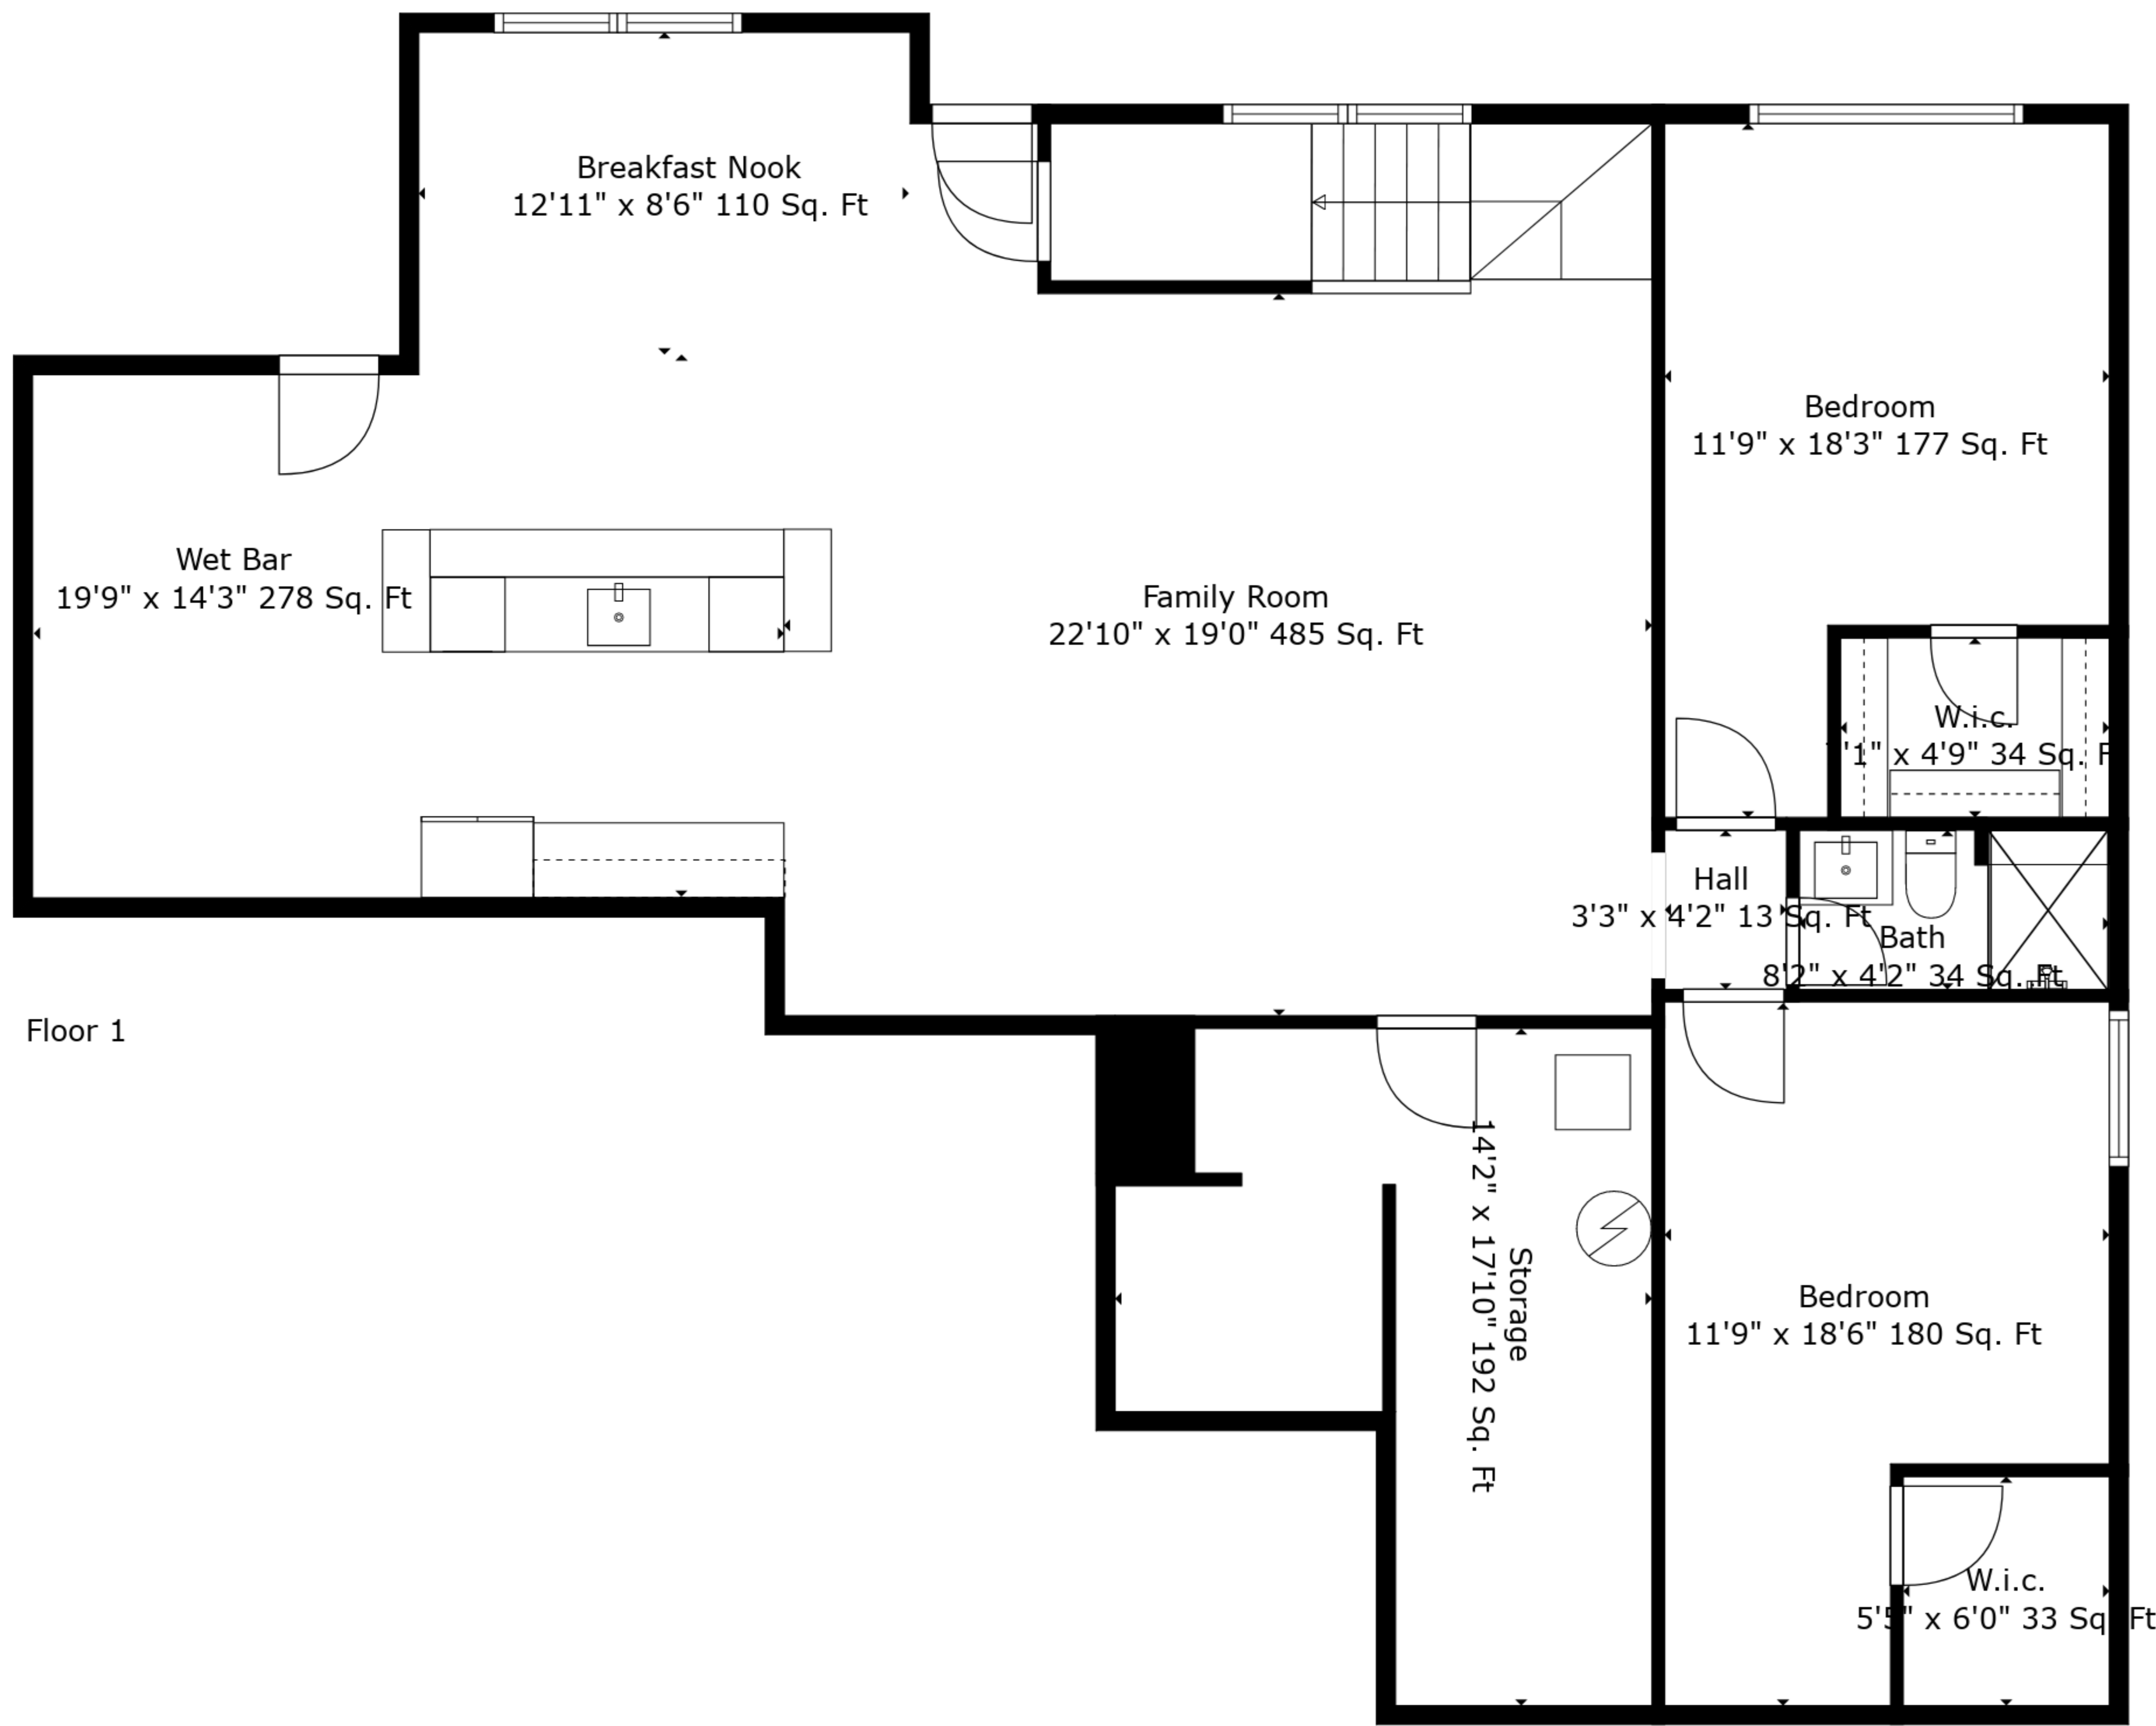

**TOTAL: 2996 sq. ft**

BELOW GROUND: 1413 sq. ft, FLOOR 2: 1583 sq. ft

EXCLUDED AREAS: STORAGE: 195 sq. ft, GARAGE: 593 sq. ft

Measurements Are Deemed Highly Reliable But Not Guaranteed.

**TOTAL: 2996 sq. ft**

BELOW GROUND: 1413 sq. ft, FLOOR 2: 1583 sq. ft

EXCLUDED AREAS: STORAGE: 195 sq. ft, GARAGE: 593 sq. ft

Measurements Are Deemed Highly Reliable But Not Guaranteed.

Floor 1

Floor 2

**TOTAL: 2996 sq. ft**  
 BELOW GROUND: 1413 sq. ft, FLOOR 2: 1583 sq. ft  
 EXCLUDED AREAS: STORAGE: 195 sq. ft, GARAGE: 593 sq. ft