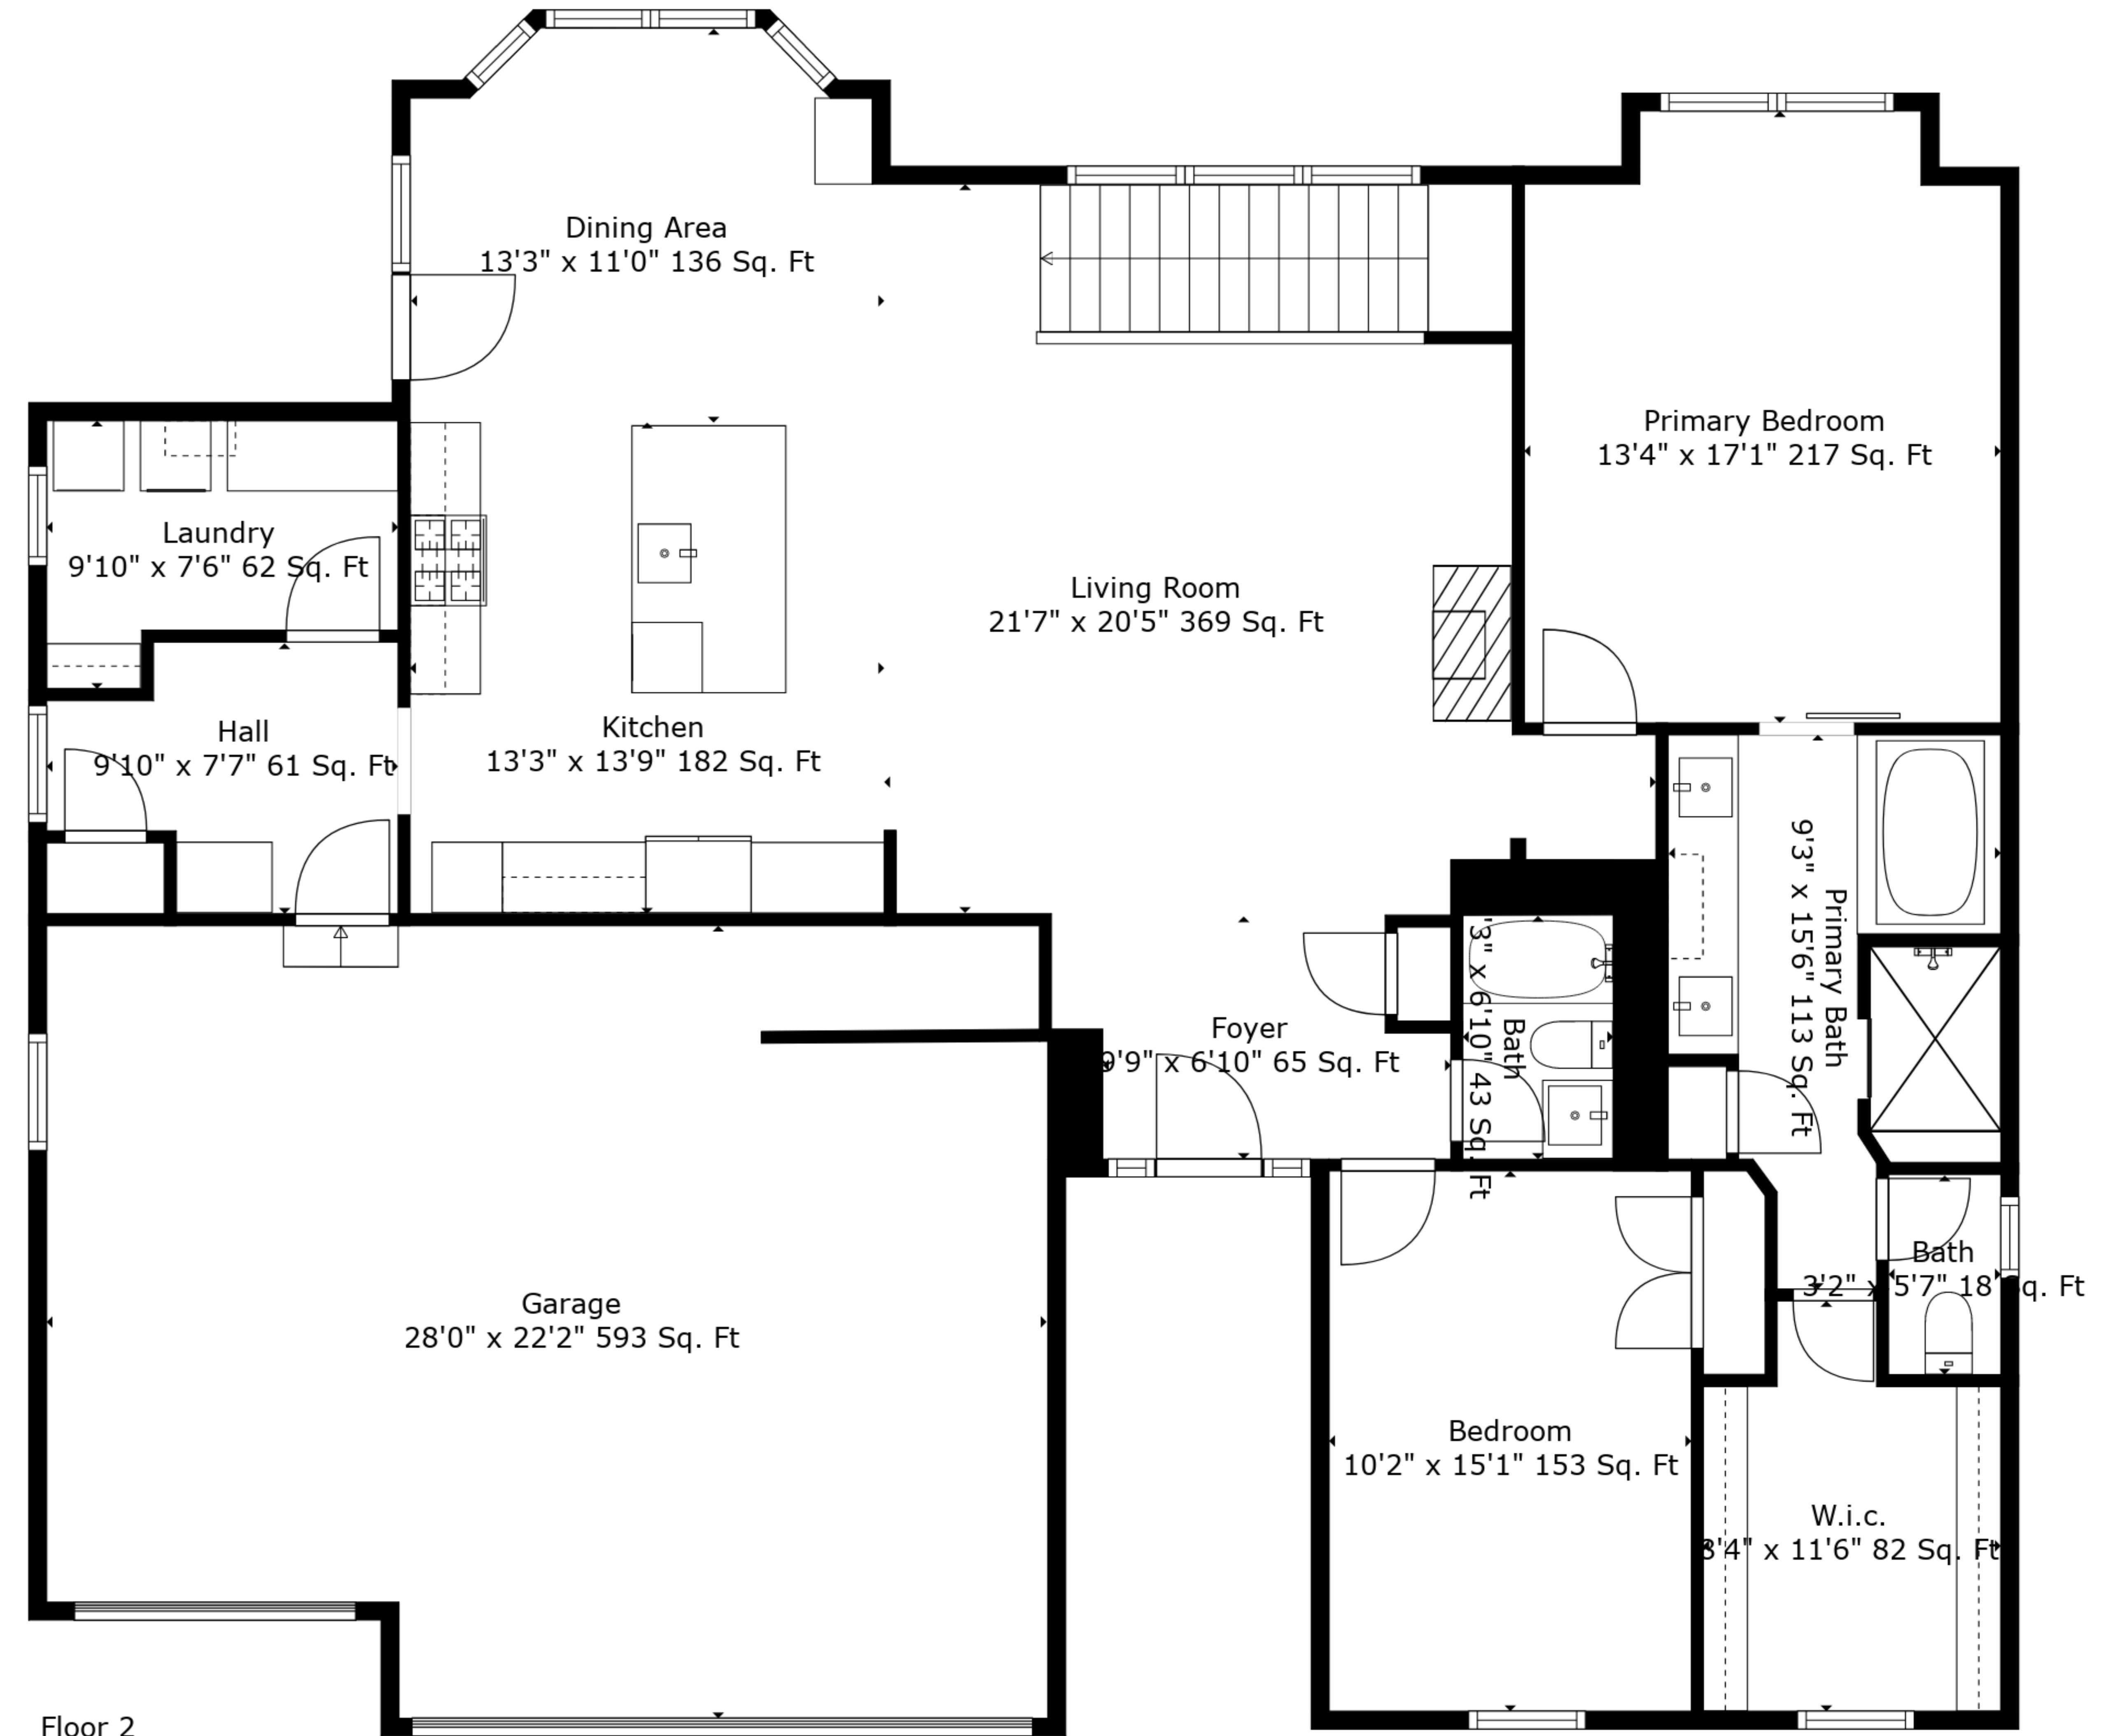

**TOTAL: 2996 sq. ft**

BELOW GROUND: 1413 sq. ft, FLOOR 2: 1583 sq. ft

EXCLUDED AREAS: STORAGE: 195 sq. ft, GARAGE: 593 sq. ft

Measurements Are Deemed Highly Reliable But Not Guaranteed.

**TOTAL: 2996 sq. ft**

BELOW GROUND: 1413 sq. ft, FLOOR 2: 1583 sq. ft

EXCLUDED AREAS: STORAGE: 195 sq. ft, GARAGE: 593 sq. ft

Measurements Are Deemed Highly Reliable But Not Guaranteed.

Floor 1

Floor 2

**TOTAL: 2996 sq. ft**  
 BELOW GROUND: 1413 sq. ft, FLOOR 2: 1583 sq. ft  
 EXCLUDED AREAS: STORAGE: 195 sq. ft, GARAGE: 593 sq. ft