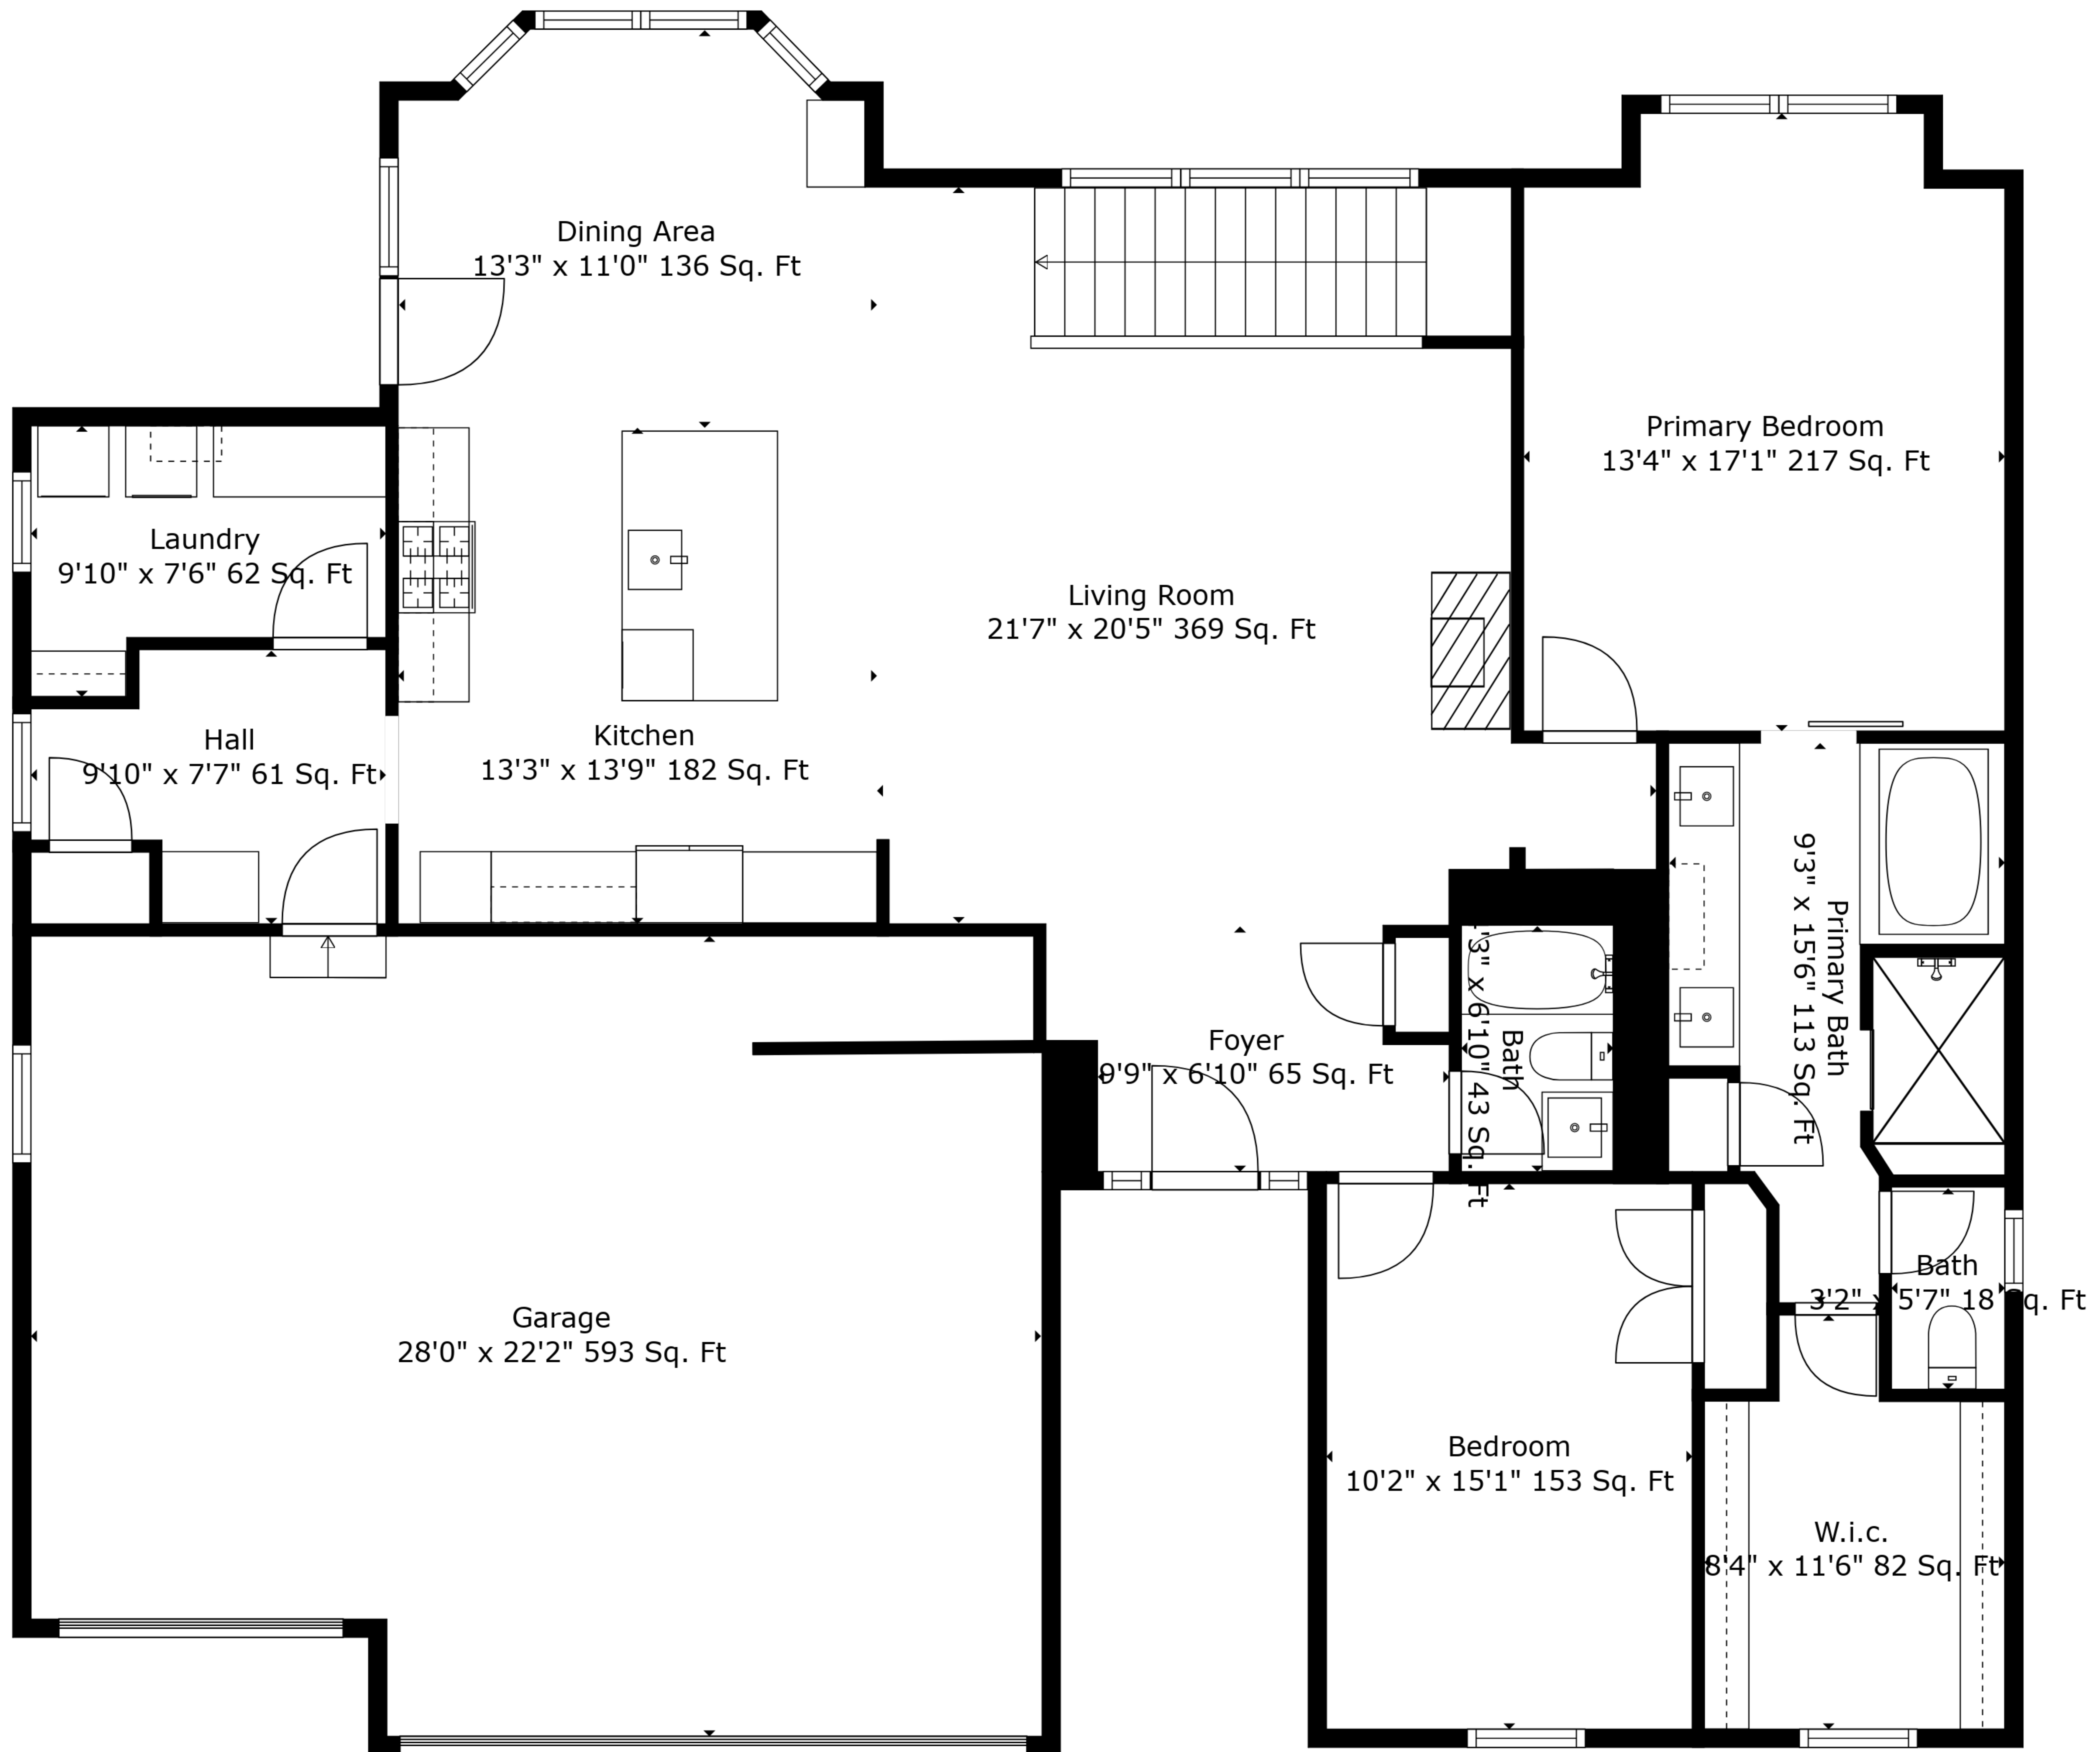

**TOTAL: 2996 sq. ft**

BELOW GROUND: 1413 sq. ft, FLOOR 2: 1583 sq. ft

EXCLUDED AREAS: STORAGE: 195 sq. ft, GARAGE: 593 sq. ft

Measurements Are Deemed Highly Reliable But Not Guaranteed.

**TOTAL: 2996 sq. ft**

BELOW GROUND: 1413 sq. ft, FLOOR 2: 1583 sq. ft

EXCLUDED AREAS: STORAGE: 195 sq. ft, GARAGE: 593 sq. ft

Measurements Are Deemed Highly Reliable But Not Guaranteed.

Floor 1

Floor 2

**TOTAL: 2996 sq. ft**  
 BELOW GROUND: 1413 sq. ft, FLOOR 2: 1583 sq. ft  
 EXCLUDED AREAS: STORAGE: 195 sq. ft, GARAGE: 593 sq. ft