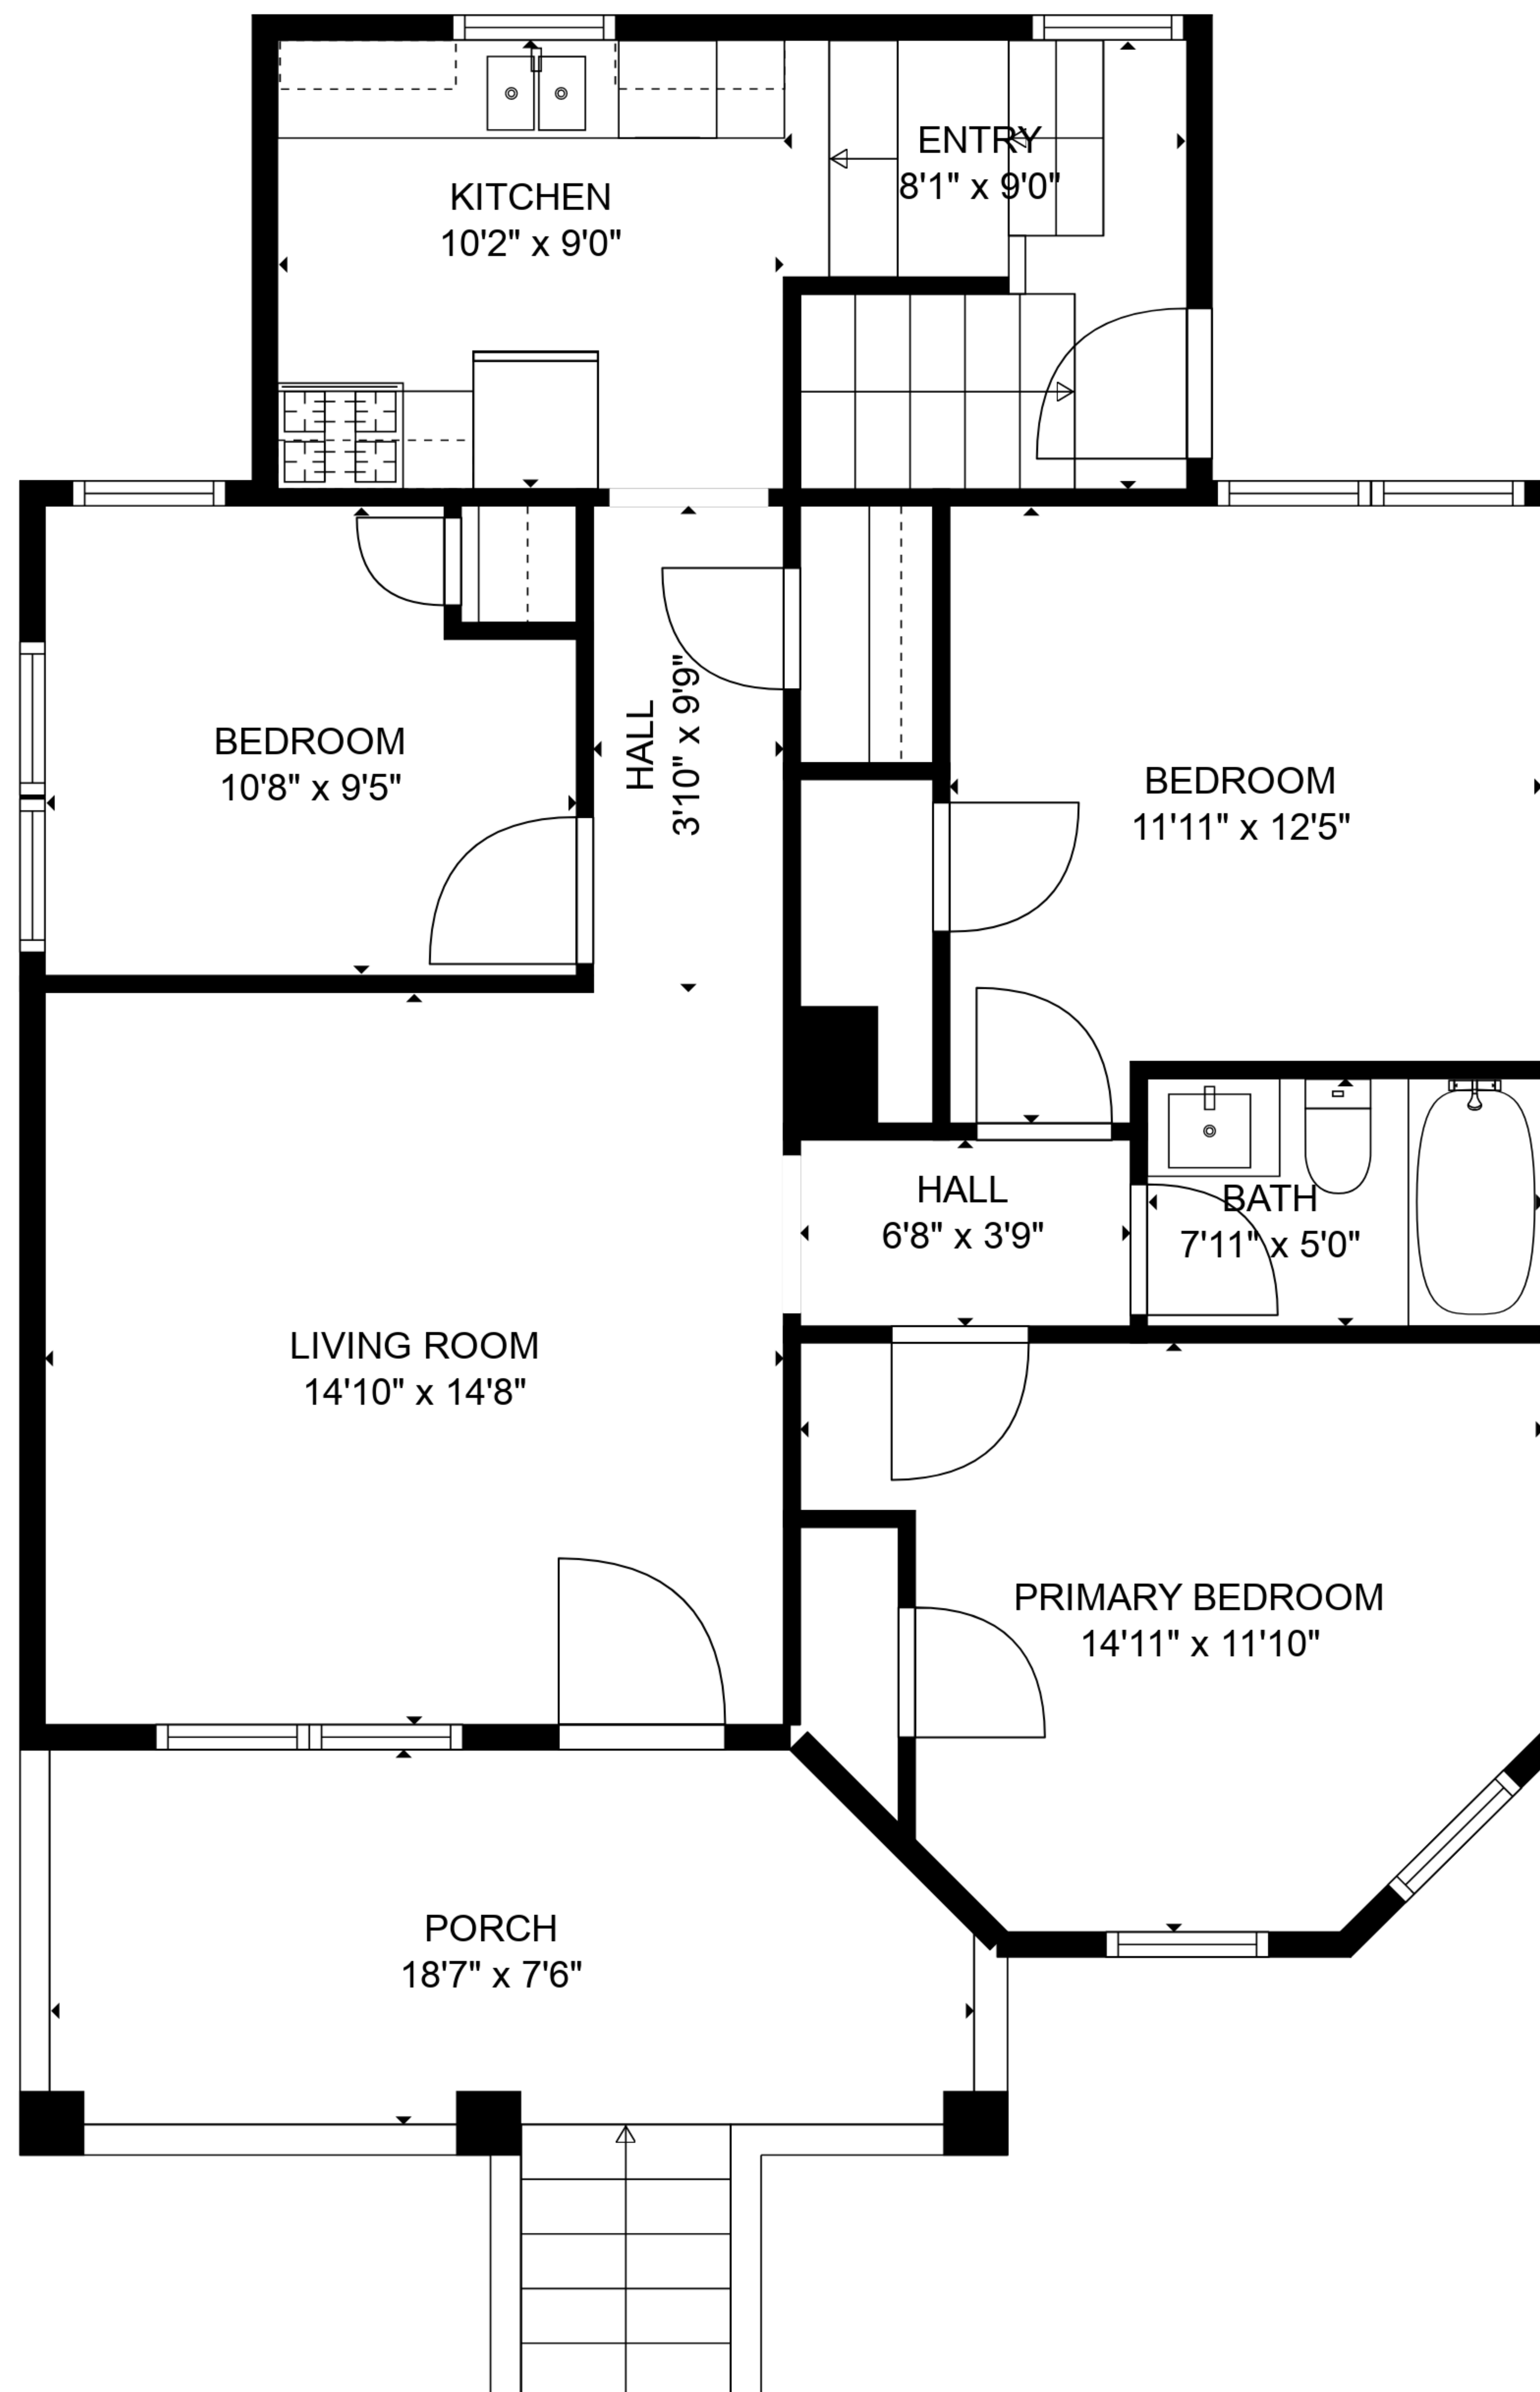

TOTAL: 955 sq. ft
FLOOR 1: 955 sq. ft
EXCLUDED AREAS: PORCH: 156 sq. ft

TOTAL: 955 sq. ft
FLOOR 1: 955 sq. ft
EXCLUDED AREAS: PORCH: 156 sq. ft