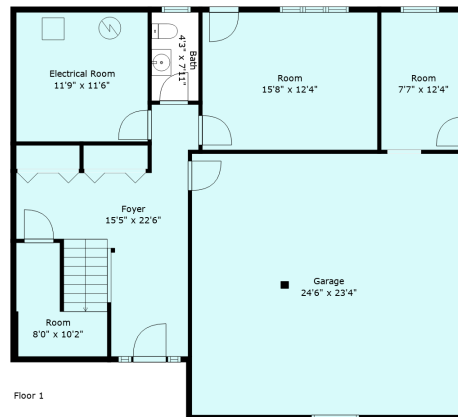

## Estimated Areas:

Below Main: 860 sq. ft (251 sq. ft unfinished)

Main Floor: 2159 sq. ft

Above Main: 694 sq. ft

**Total: 3713 Sq. Ft**