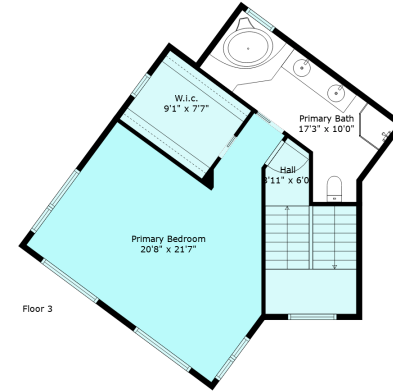

## Estimated Areas:

Below Main: 860 sq. ft (251 sq. ft unfinished)

Main Floor: 2159 sq. ft

Above Main: 694 sq. ft

**Total: 3713 Sq. Ft**