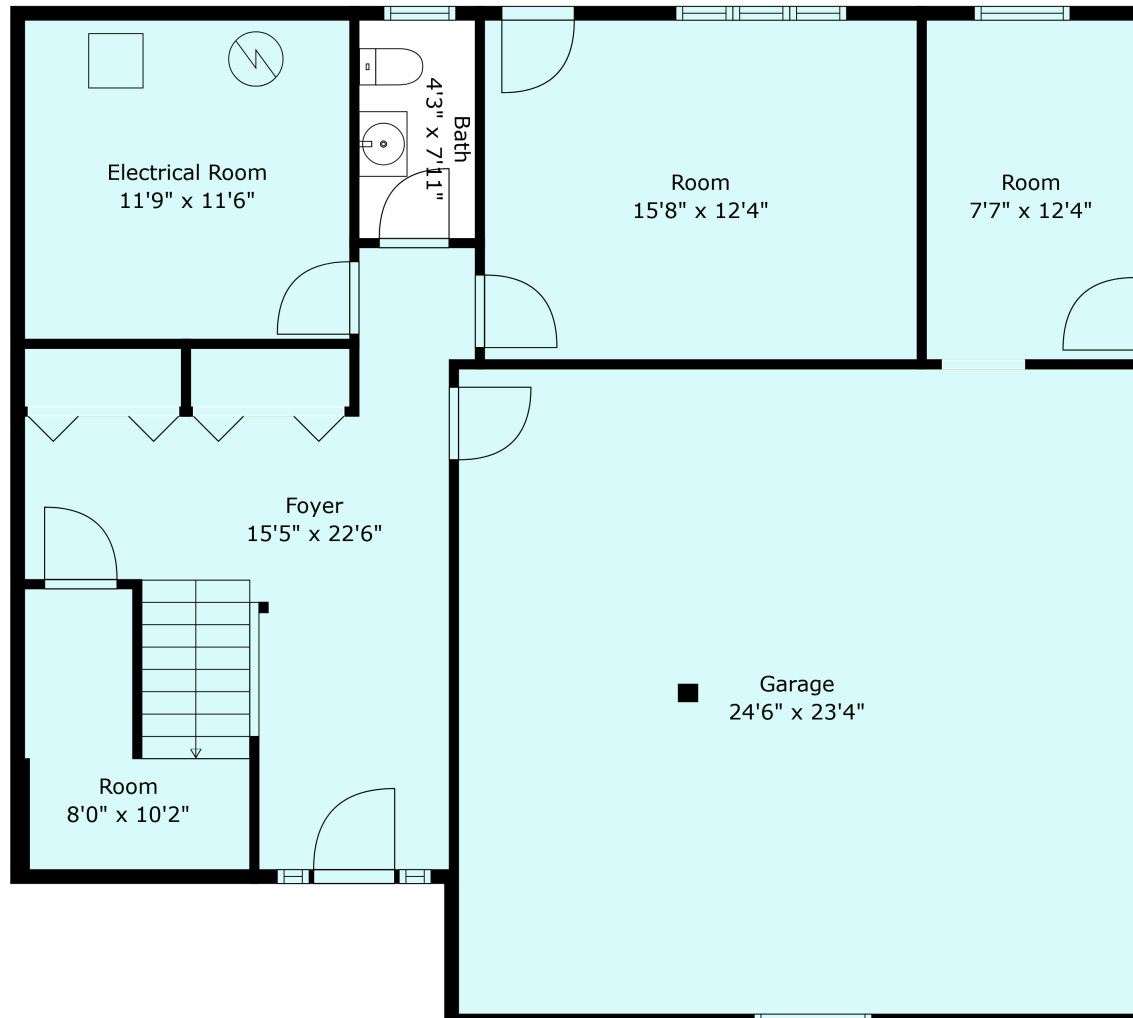

## Estimated Areas:

Below Main: 860 sq. ft (251 sq. ft unfinished)

Main Floor: 2159 sq. ft

Above Main: 694 sq. ft

**Total: 3713 Sq. Ft**

**Estimated Areas:**

Below Main: 860 sq. ft (251 sq. ft unfinished)

Main Floor: 2159 sq. ft

Above Main: 694 sq. ft

**Total: 3713 Sq. Ft**