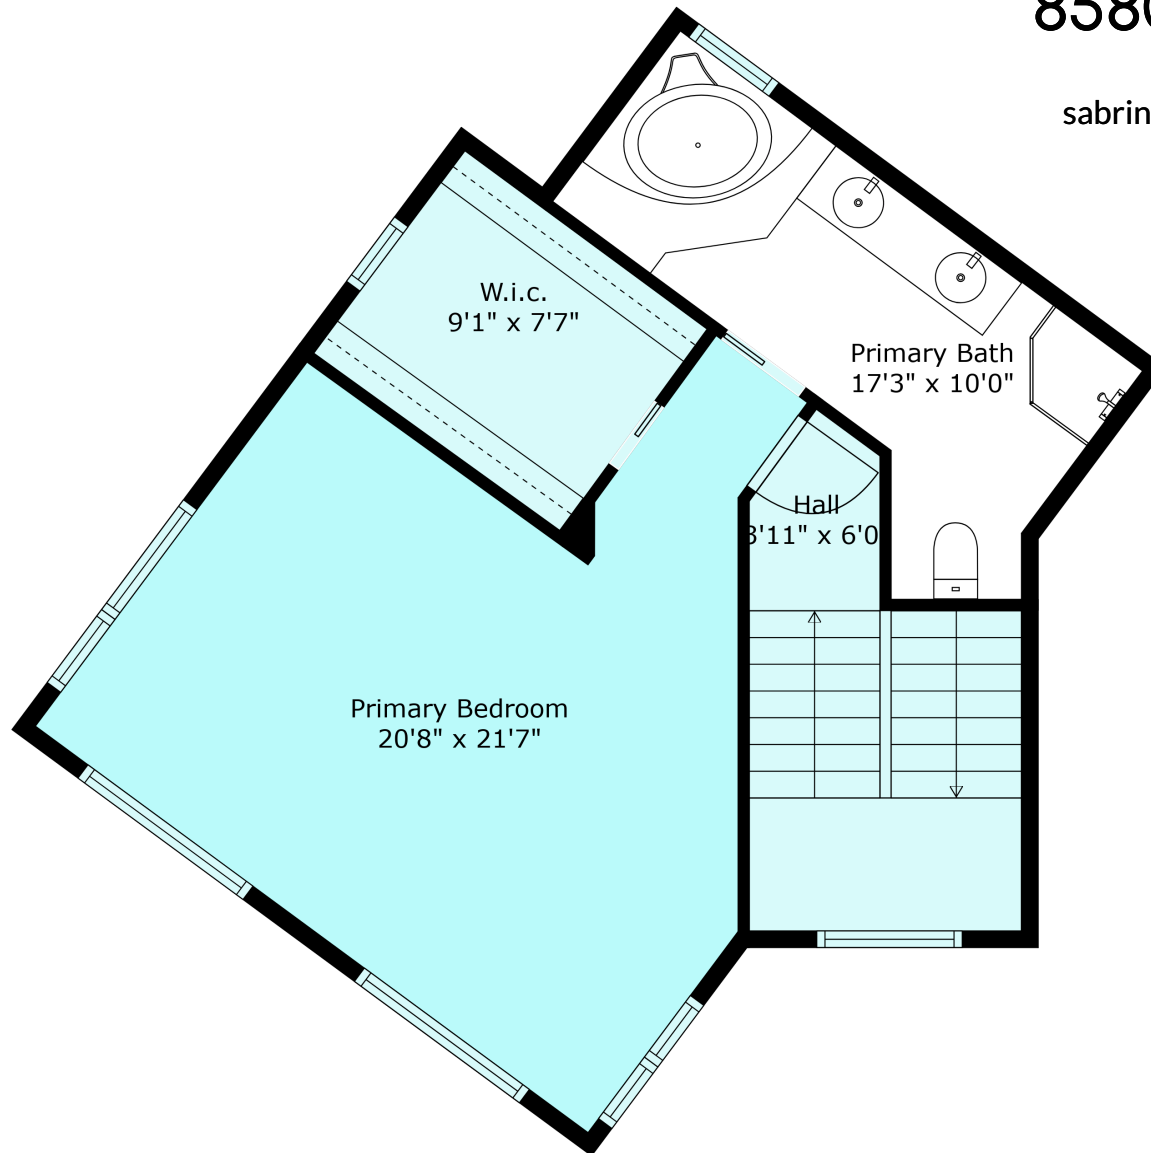

## Estimated Areas:

Below Main: 860 sq. ft (251 sq. ft unfinished)

Main Floor: 2159 sq. ft

Above Main: 694 sq. ft

**Total: 3713 Sq. Ft**

## Estimated Areas:

Below Main: 860 sq. ft (251 sq. ft unfinished)

Main Floor: 2159 sq. ft

Above Main: 694 sq. ft

**Total: 3713 Sq. Ft**

8580 Primrose Dr

Sabrina Vandenberg PREC  
sabrina@chilliwackproperties.net

**Estimated Areas:**

Below Main: 860 sq. ft (251 sq. ft unfinished)

Main Floor: 2159 sq. ft

Above Main: 694 sq. ft

**Total: 3713 Sq. Ft**