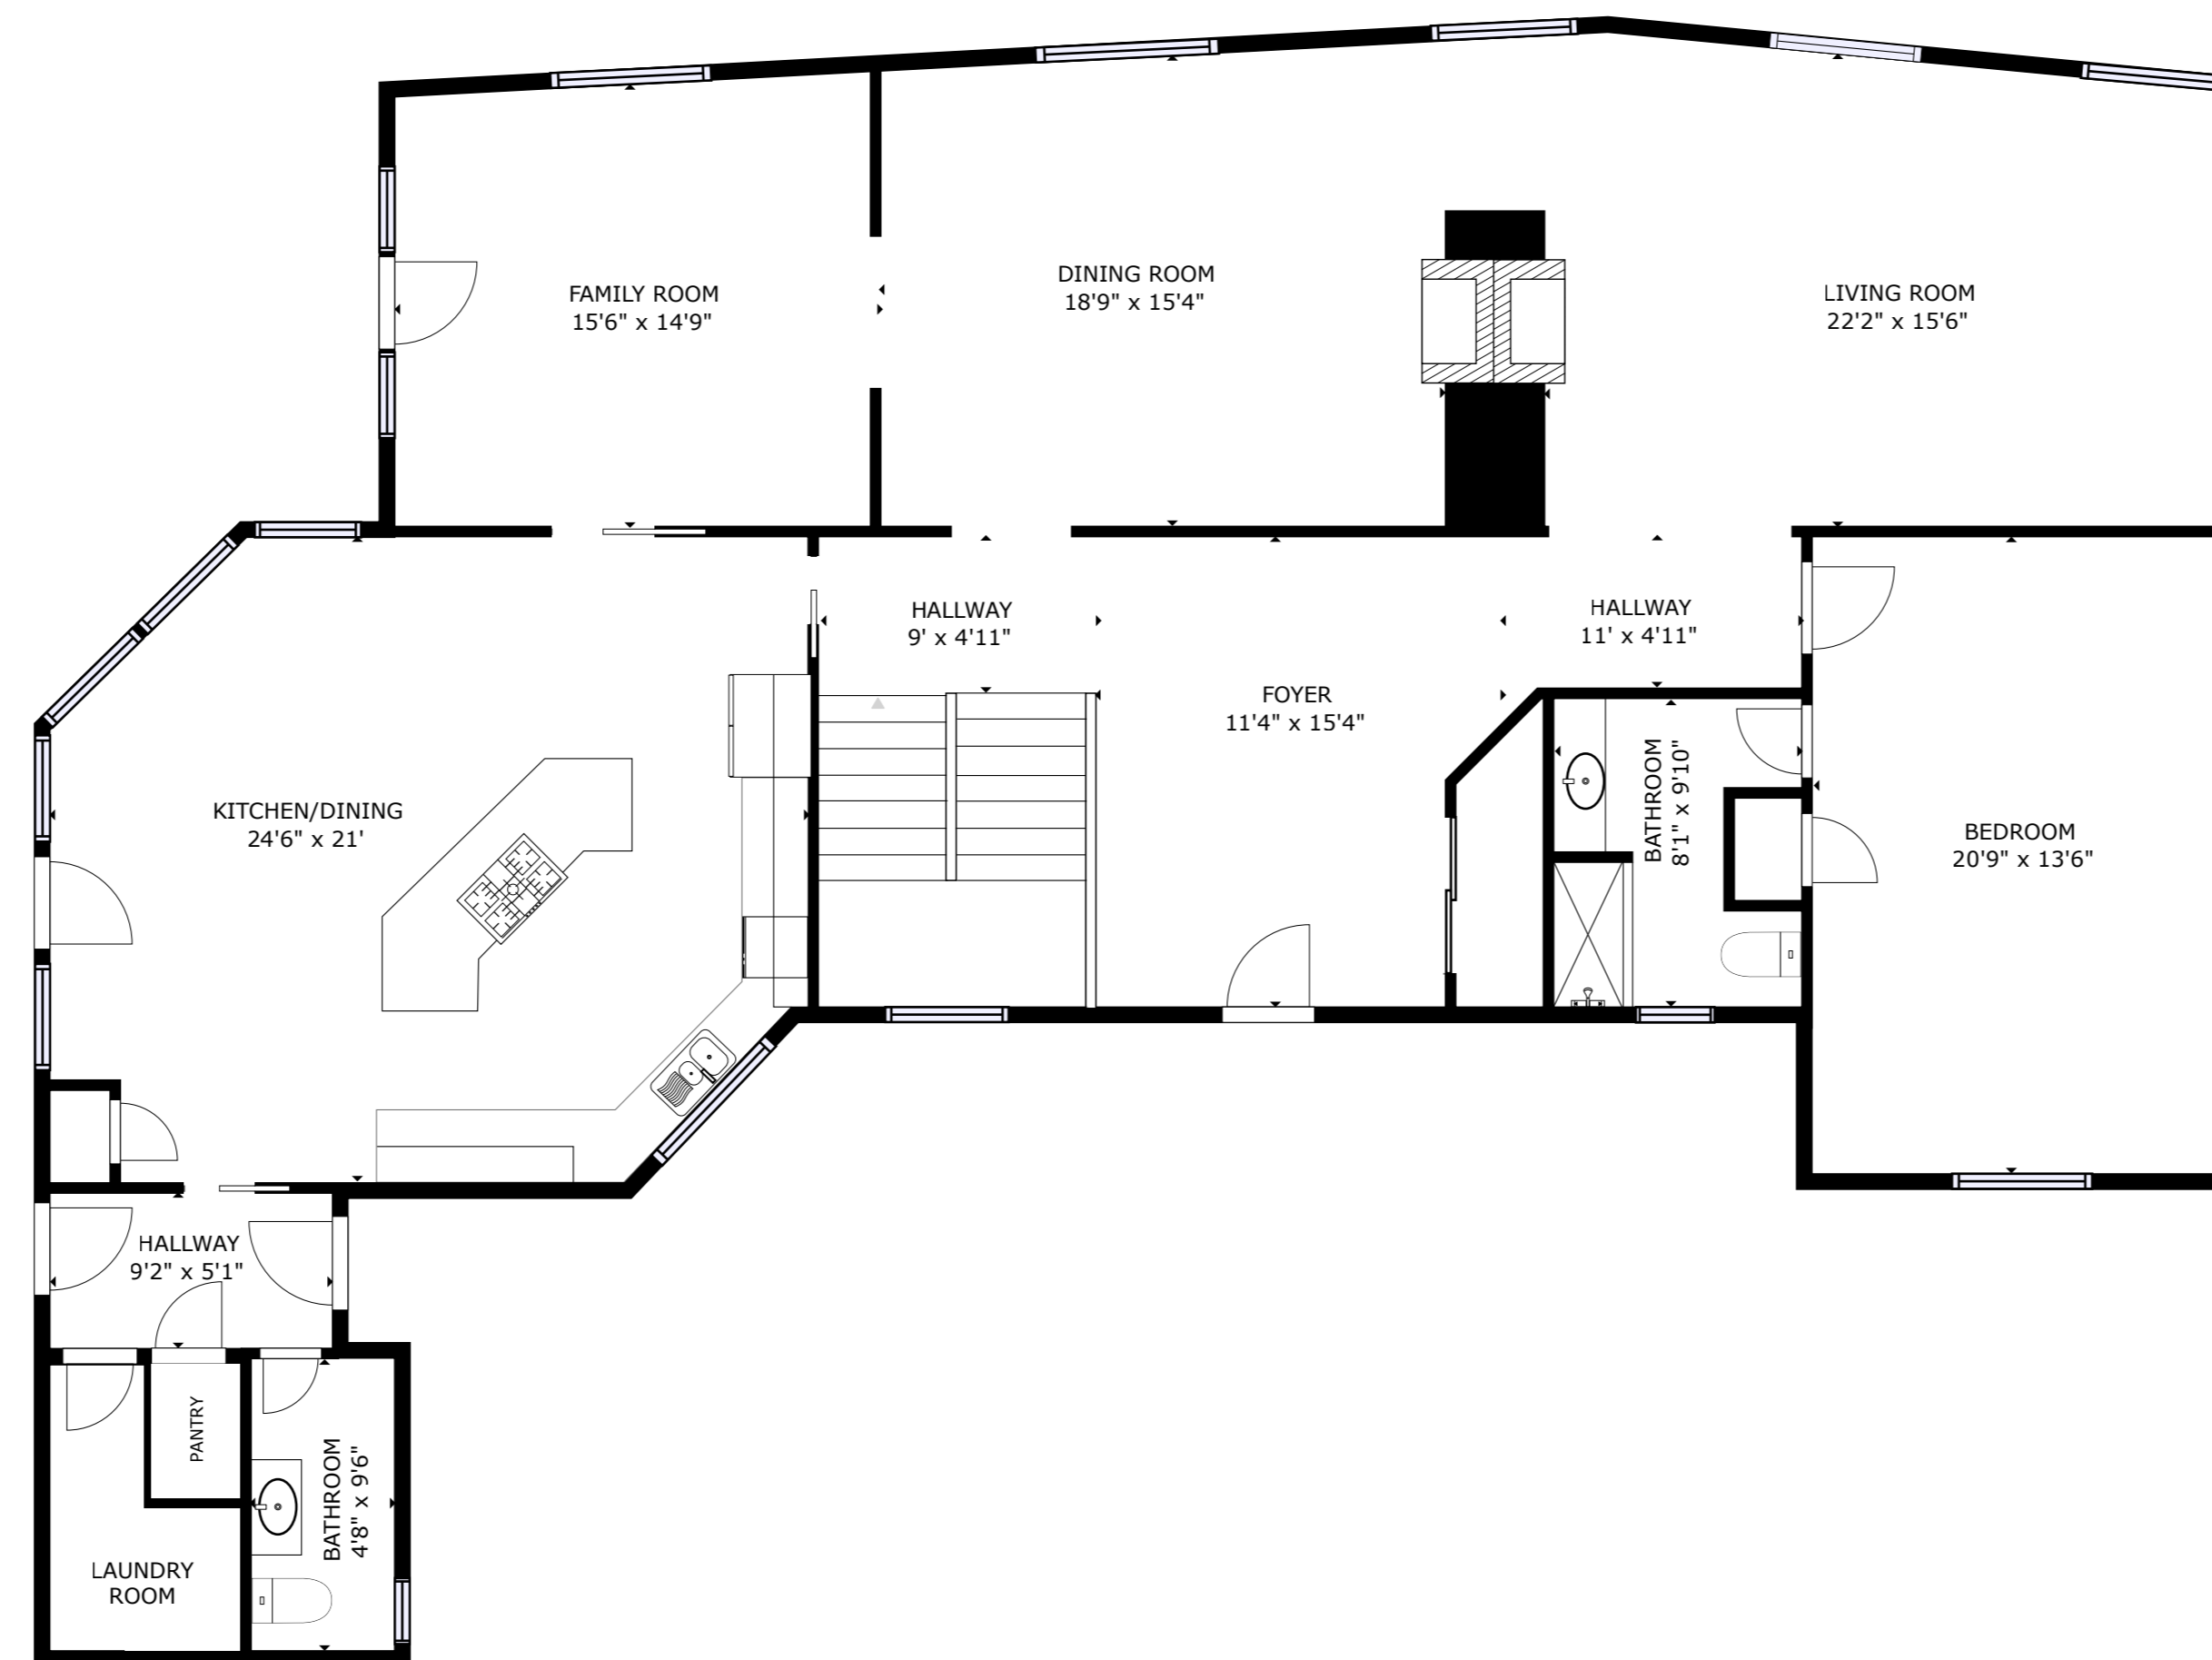

FLOOR 1

FLOOR 2

FLOOR 3

GROSS INTERNAL AREA
 FLOOR 1: 1389 sq ft, FLOOR 2: 2272 sq ft, FLOOR 3: 1676 sq ft
 TOTAL: 5337 sq ft
 SIZES AND DIMENSIONS ARE APPROXIMATE, ACTUAL MAY VARY.