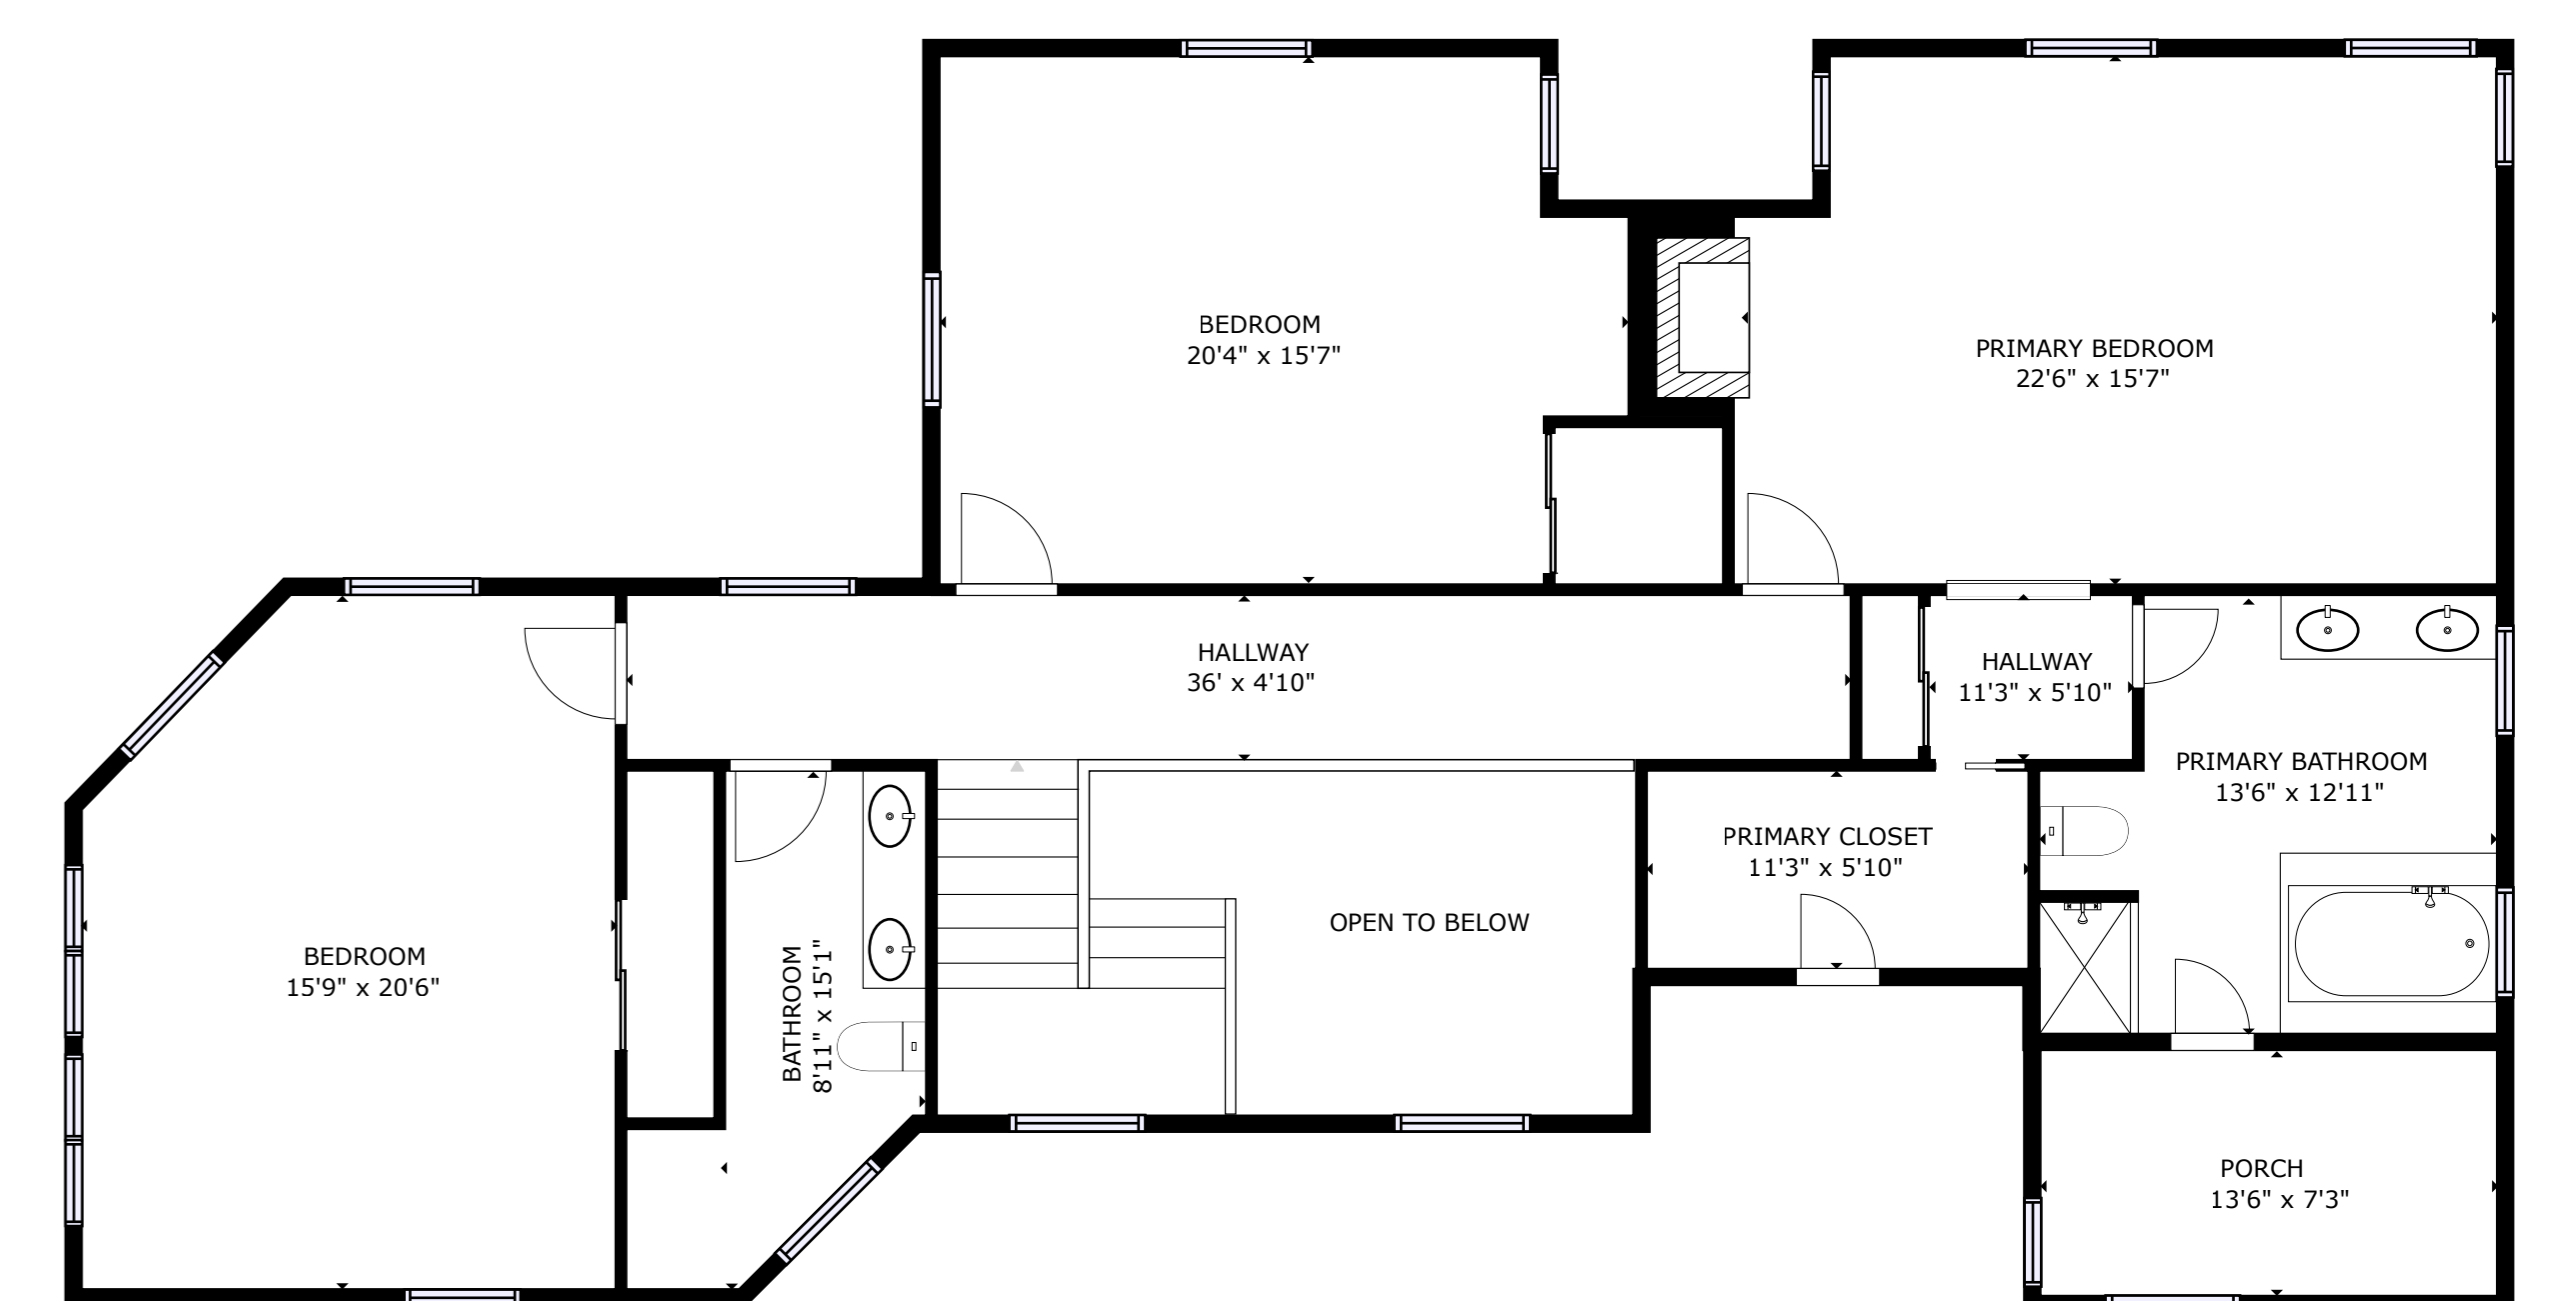

FLOOR 1

FLOOR 2

FLOOR 3

GROSS INTERNAL AREA
 FLOOR 1: 1389 sq ft, FLOOR 2: 2272 sq ft, FLOOR 3: 1676 sq ft
 TOTAL: 5337 sq ft
 SIZES AND DIMENSIONS ARE APPROXIMATE, ACTUAL MAY VARY.