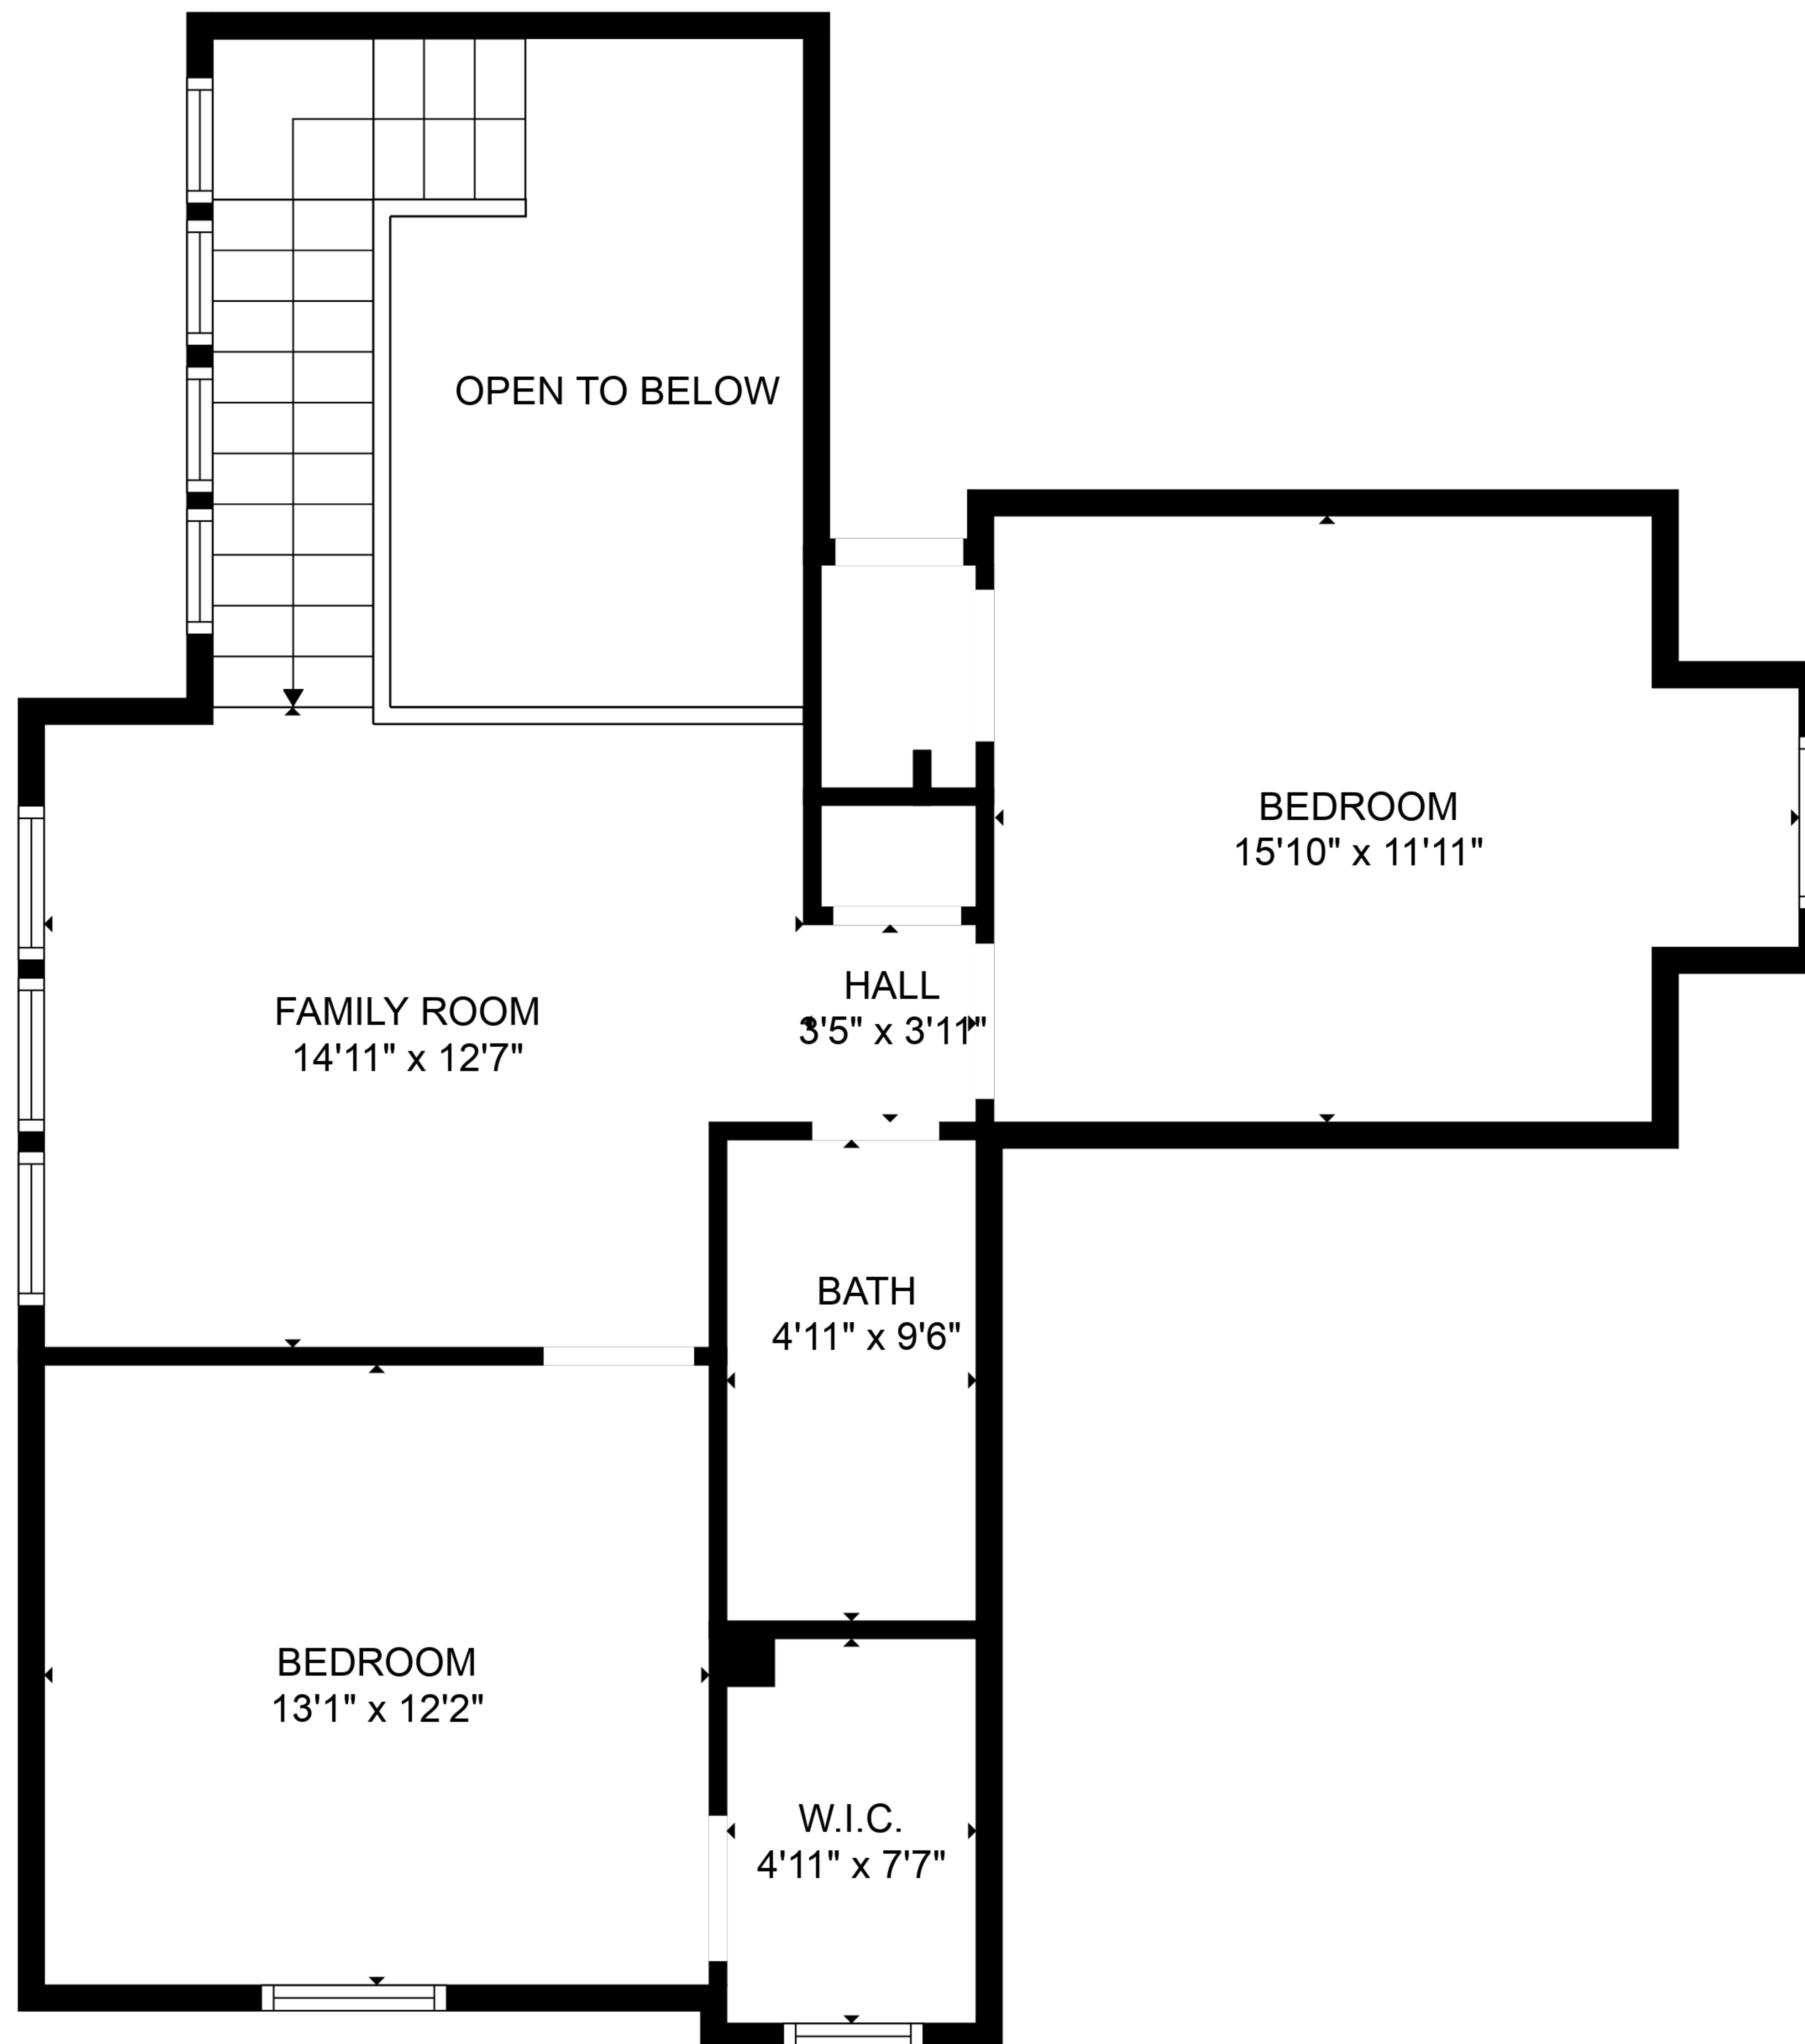

**TOTAL: 2448 sq. ft**

FLOOR 1: 1745 sq. ft, FLOOR 2: 703 sq. ft

EXCLUDED AREAS: GARAGE: 381 sq. ft, OPEN TO BELOW: 98 sq. ft

**TOTAL: 2448 sq. ft**

FLOOR 1: 1745 sq. ft, FLOOR 2: 703 sq. ft

EXCLUDED AREAS: GARAGE: 381 sq. ft, OPEN TO BELOW: 98 sq. ft

FLOOR 1

FLOOR 2

**TOTAL: 2448 sq. ft**  
 FLOOR 1: 1745 sq. ft, FLOOR 2: 703 sq. ft  
 EXCLUDED AREAS: GARAGE: 381 sq. ft, OPEN TO BELOW: 98 sq. ft