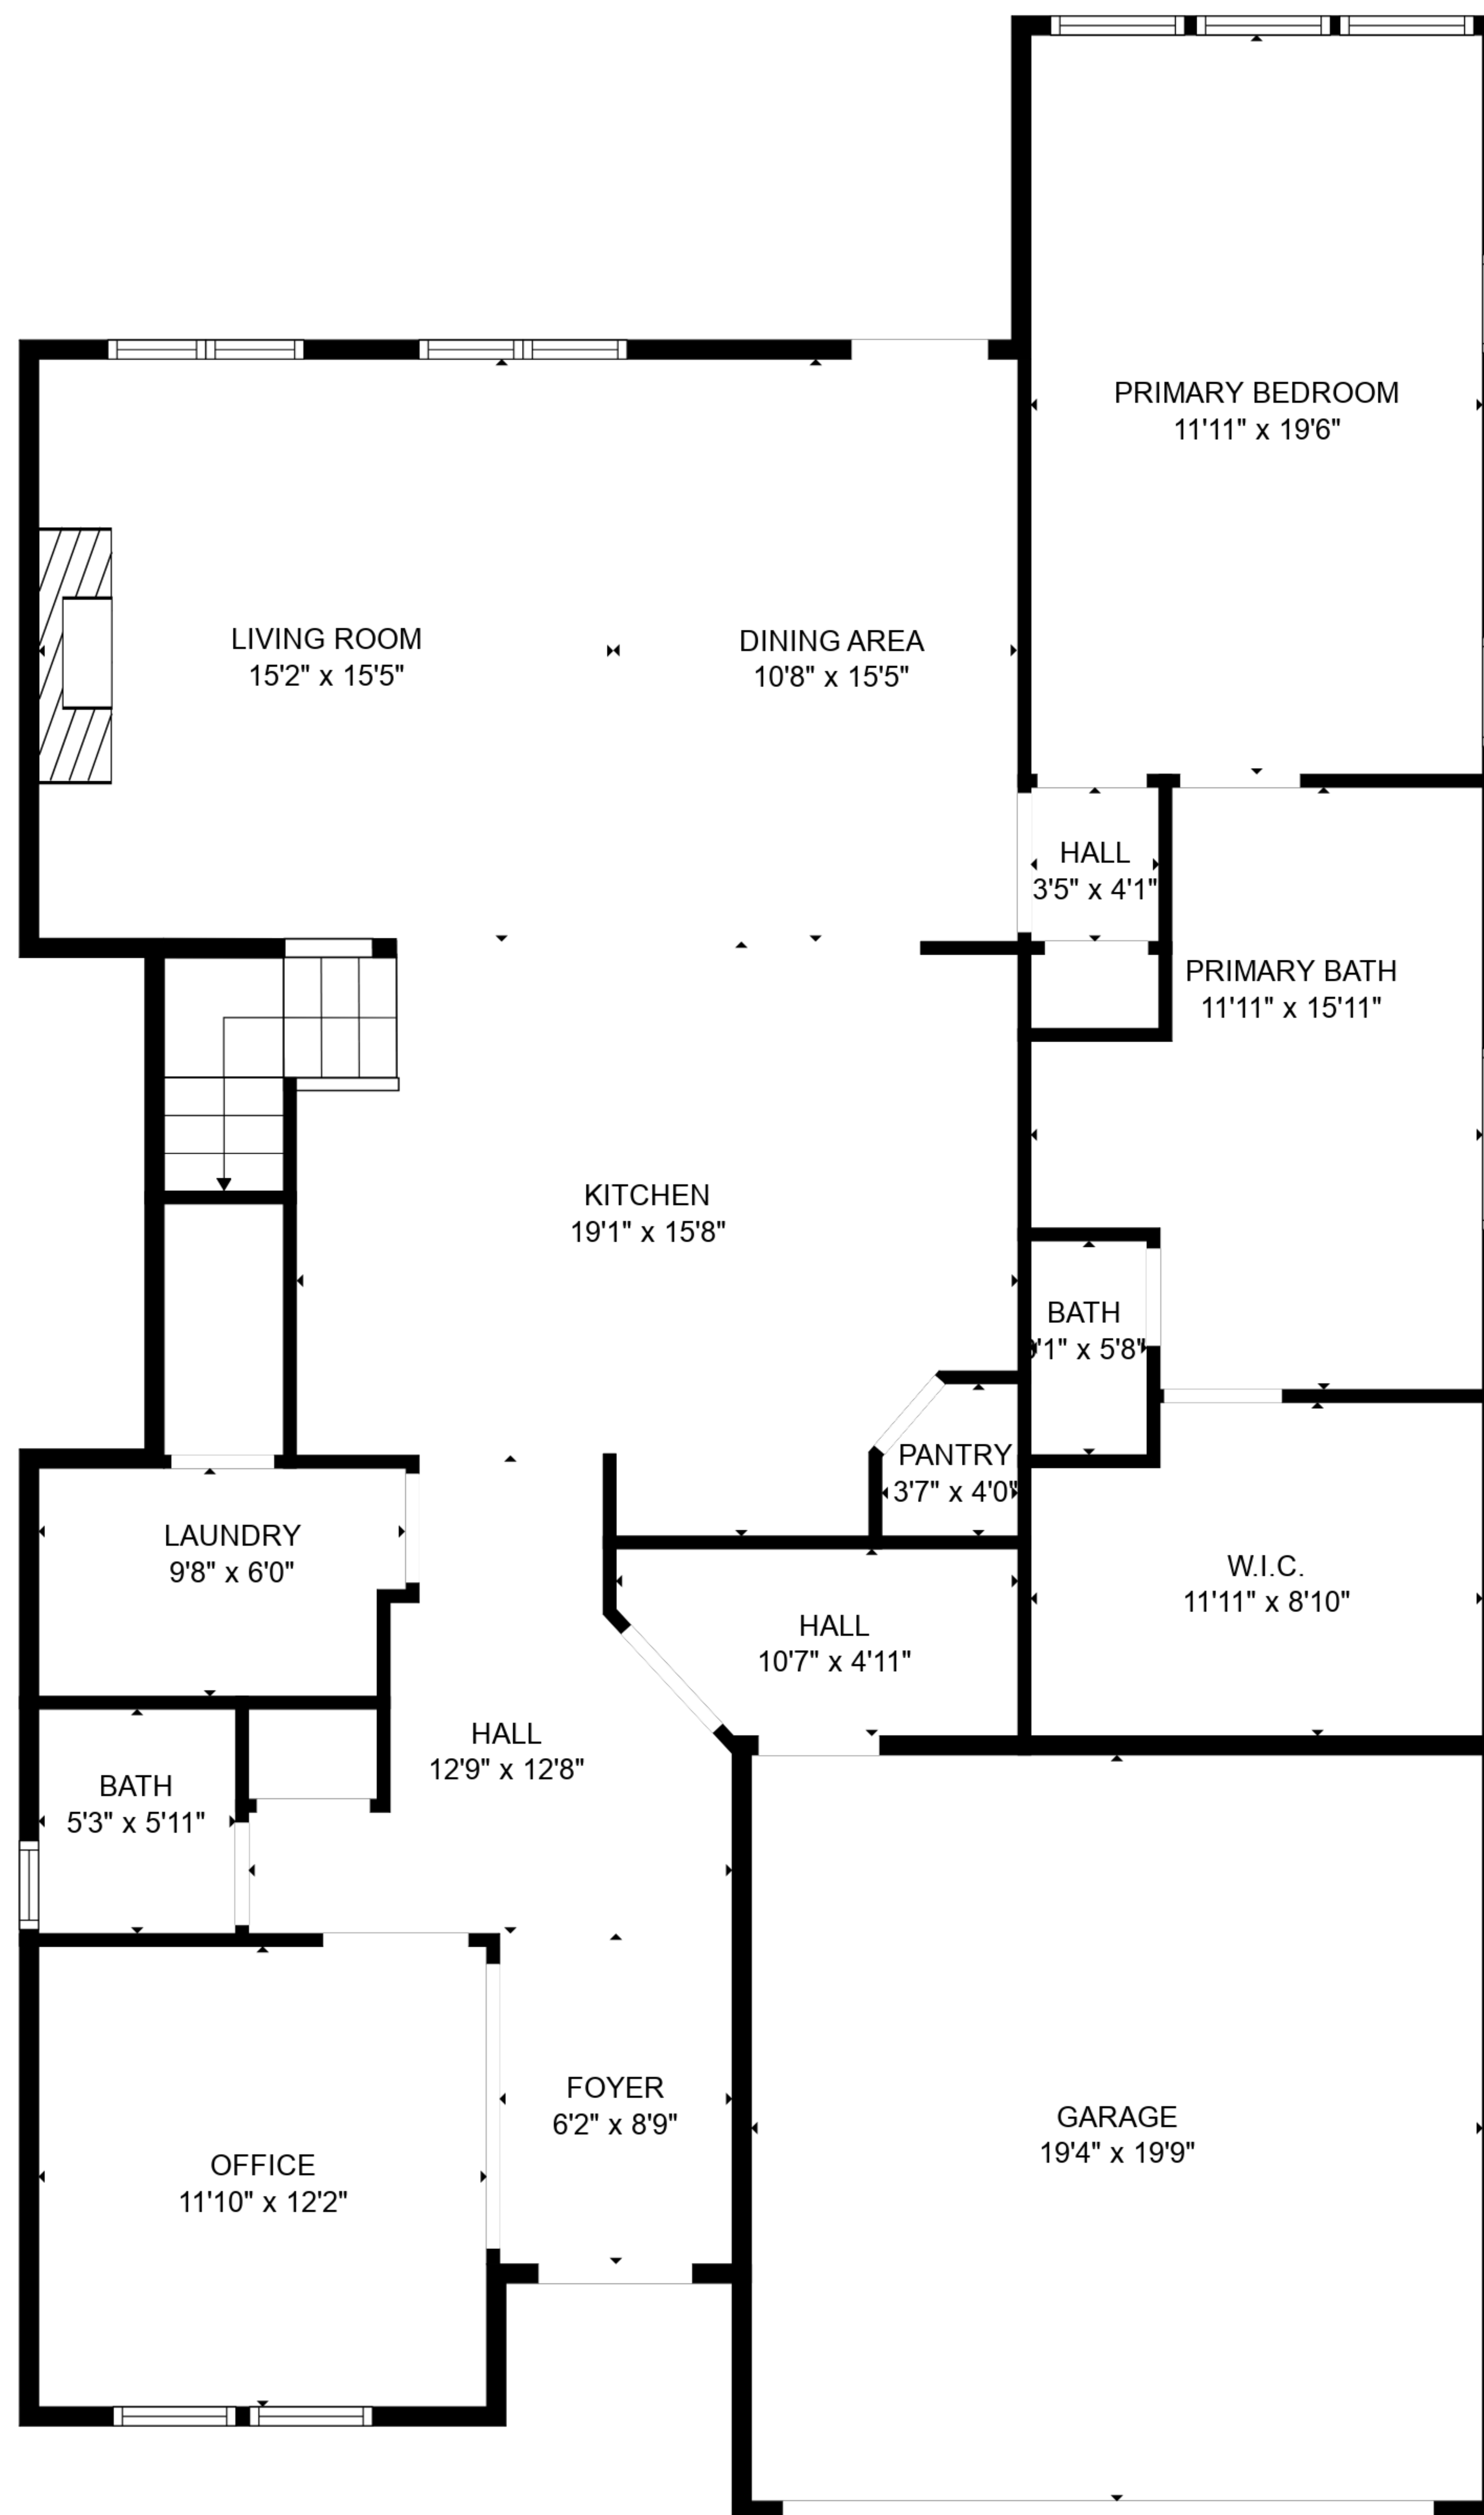

**TOTAL: 2448 sq. ft**

FLOOR 1: 1745 sq. ft, FLOOR 2: 703 sq. ft

EXCLUDED AREAS: GARAGE: 381 sq. ft, OPEN TO BELOW: 98 sq. ft

**TOTAL: 2448 sq. ft**

FLOOR 1: 1745 sq. ft, FLOOR 2: 703 sq. ft

EXCLUDED AREAS: GARAGE: 381 sq. ft, OPEN TO BELOW: 98 sq. ft

FLOOR 1

FLOOR 2

**TOTAL: 2448 sq. ft**  
 FLOOR 1: 1745 sq. ft, FLOOR 2: 703 sq. ft  
 EXCLUDED AREAS: GARAGE: 381 sq. ft, OPEN TO BELOW: 98 sq. ft