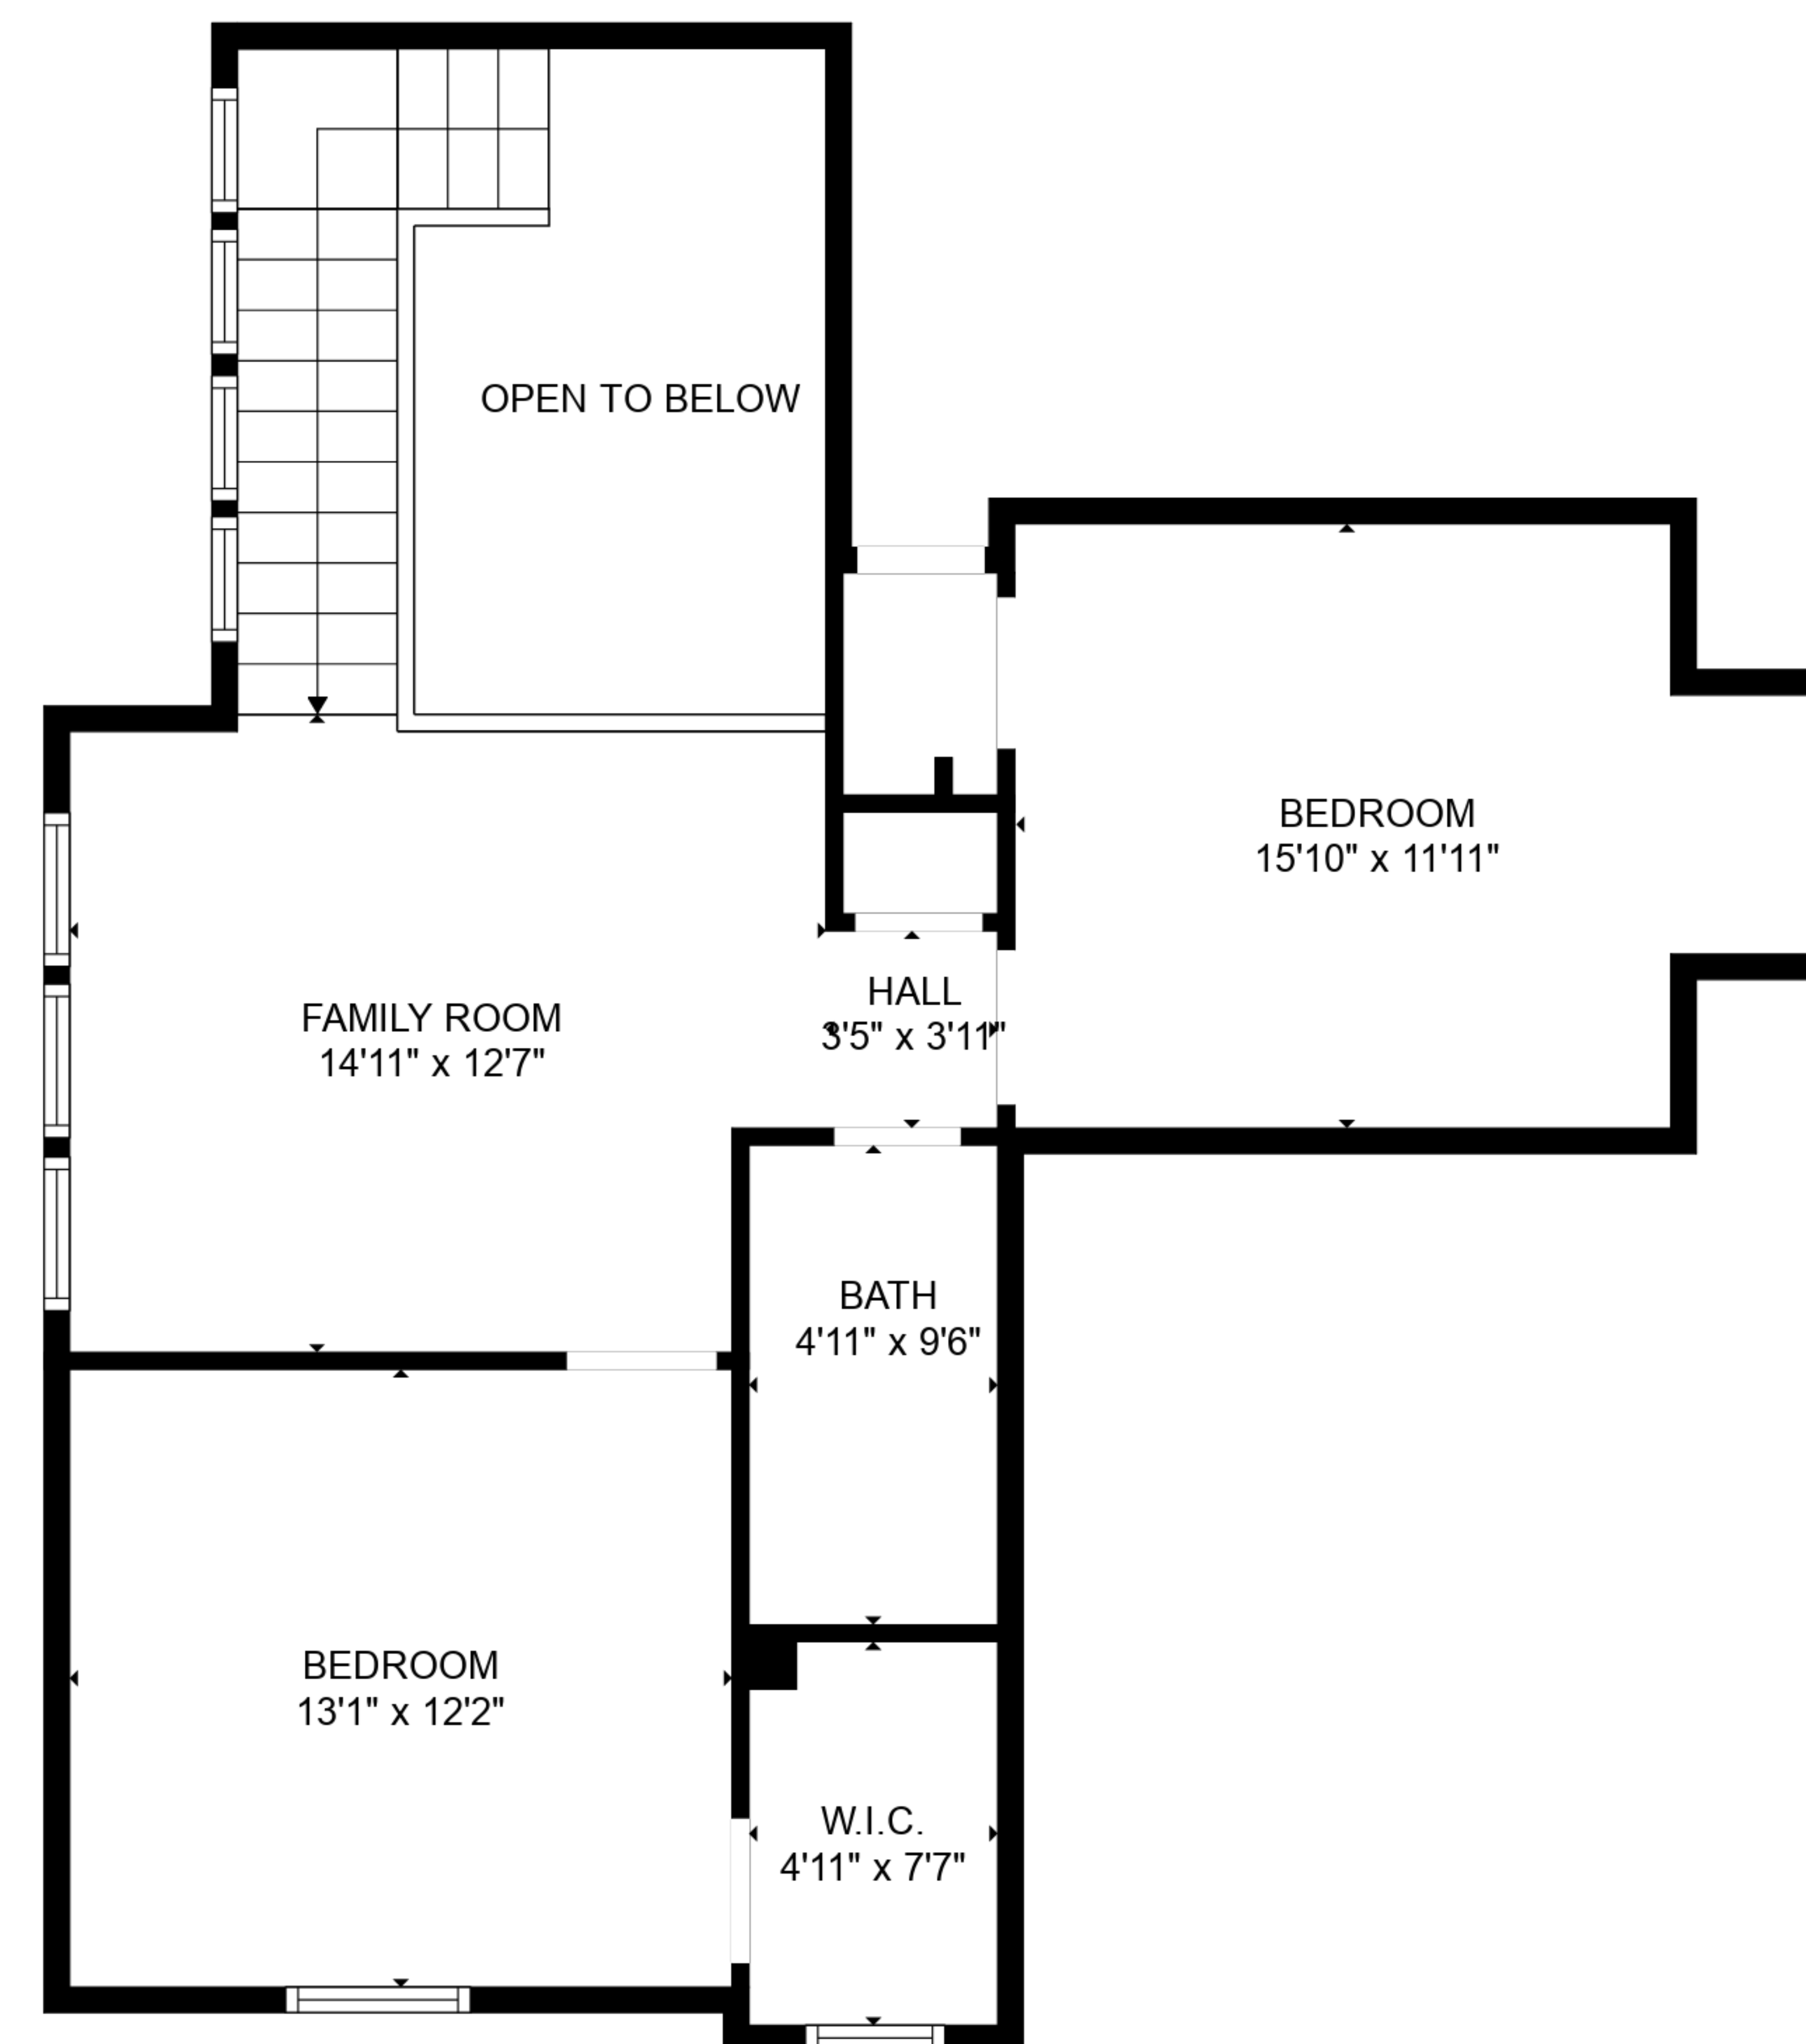

**TOTAL: 2448 sq. ft**

FLOOR 1: 1745 sq. ft, FLOOR 2: 703 sq. ft

EXCLUDED AREAS: GARAGE: 381 sq. ft, OPEN TO BELOW: 98 sq. ft

**TOTAL: 2448 sq. ft**

FLOOR 1: 1745 sq. ft, FLOOR 2: 703 sq. ft

EXCLUDED AREAS: GARAGE: 381 sq. ft, OPEN TO BELOW: 98 sq. ft

FLOOR 1

FLOOR 2

**TOTAL: 2448 sq. ft**  
 FLOOR 1: 1745 sq. ft, FLOOR 2: 703 sq. ft  
 EXCLUDED AREAS: GARAGE: 381 sq. ft, OPEN TO BELOW: 98 sq. ft