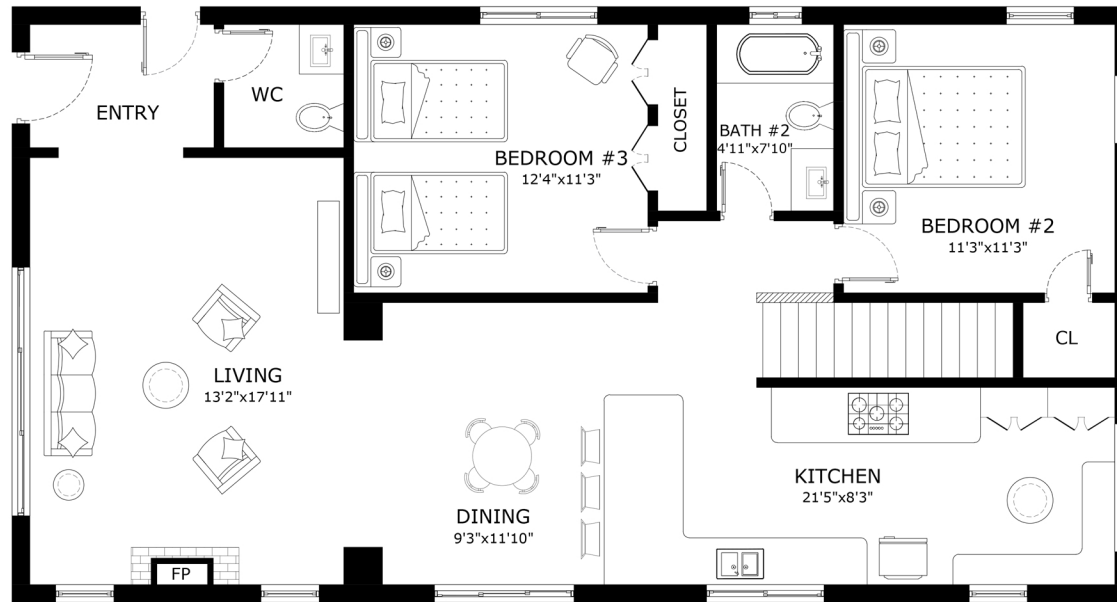

ADDRESS: 3973 Waterhouse Rd, Oakland, CA 94602.

AREA:  
Lower Level = 919 Sq.Ft  
Main Level = 1175 Sq.Ft

Total = 2094 Sq.Ft

MAIN LEVEL

LOWER LEVEL

'This floor plan is for illustration purposes only and is not intended to provide precise layout or measurements of the home. Potential buyers should investigate these issues to their own satisfaction.'