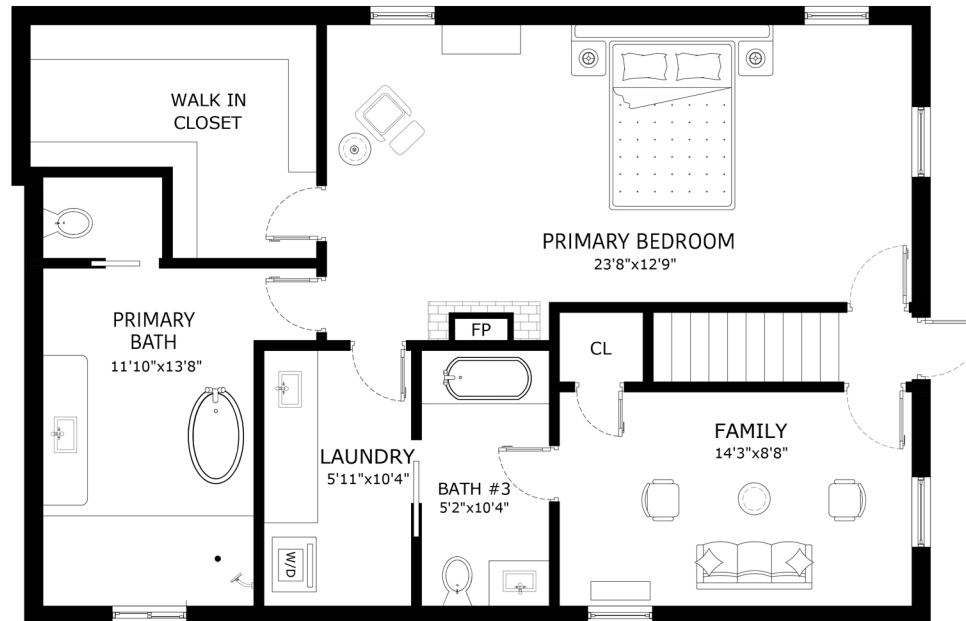

ADDRESS: 3973 Waterhouse Rd, Oakland, CA 94602.

AREA:  
Lower Level = 919 Sq.Ft  
Main Level = 1175 Sq.Ft

Total = 2094 Sq.Ft

MAIN LEVEL

LOWER LEVEL

'This floor plan is for illustration purposes only and is not intended to provide precise layout or measurements of the home. Potential buyers should investigate these issues to their own satisfaction.'