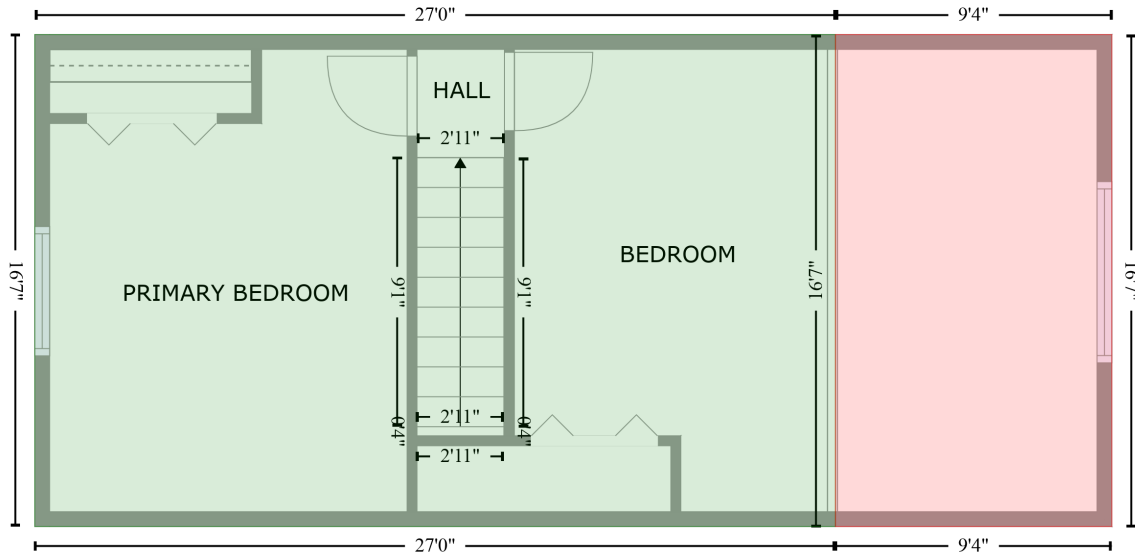

3113 South Point rd, Belmont North Carolina United States

Gross Living Area: 1182 sq. ft

Space	Area (sq. ft)	Calculation
FLOOR 1 (Living area)	734	$-\left((214.5 + 214.5) * (395.4 - 637.7) + (214.5 + -221.6) * (637.7 - 637.7) + (-221.6 + -221.6) * (637.7 - 395.4) + (-221.6 + 214.5) * (395.4 - 395.4)\right) * 0.5 * 0.00694$
DECK (Non-living area)	583	$-\left((359.1 + 359.1) * (399.7 - 583.6) + (359.1 + 363) * (583.6 - 583.6) + (363 + 363.1) * (583.6 - 536.8) + (363.1 + 440.7) * (536.8 - 536.8) + (440.7 + 440.7) * (536.8 - 589.1) + (440.7 + 642.3) * (589.1 - 606.2) + (642.3 + 642.3) * (606.2 - 553.8) + (642.3 + 774.5) * (553.8 - 553.8) + (774.5 + 774.5) * (553.8 - 718.3) + (774.5 + 642.3) * (718.3 - 718.3) + (642.3 + 642.3) * (718.3 - 650) + (642.3 + 440.7) * (650 - 633.2) + (440.7 + 440.7) * (633.2 - 685.7) + (440.7 + 214.5) * (685.7 - 685.7) + (214.5 + 214.5) * (685.7 - 399.7) + (214.5 + 359.1) * (399.7 - 399.7)\right) * 0.5 * 0.00694$
PORCH (Non-living area)	184	$-\left((214.5 + 214.5) * (637.7 - 685.7) + (214.5 + -336.9) * (685.7 - 685.7) + (-336.9 + -336.9) * (685.7 - 637.7) + (-336.9 + 214.5) * (637.7 - 637.7)\right) * 0.5 * 0.00694$

3113 South Point rd, Belmont North Carolina United States

Gross Living Area: 1182 sq. ft

FLOOR 2
[AREA: 448]

OPEN TO BELOW (1)
[AREA: 155]

Space	Area (sq. ft)	Calculation <small>Coordinate Polygon Area Algorithm using inches</small>
FLOOR 2 (Living area)	448	$-((86.6 + 86.6) * (429 - 628) + (86.6 + -237.5) * (628 - 628) + (-237.5 + -237.5) * (628 - 429) + (-237.5 + 86.6) * (429 - 429)) * 0.5 * 0.00694$
OPEN TO BELOW (Non-living area)	155	$-((198.5 + 198.5) * (429 - 628) + (198.5 + 86.6) * (628 - 628) + (86.6 + 86.6) * (628 - 429) + (86.6 + 198.5) * (429 - 429)) * 0.5 * 0.00694$