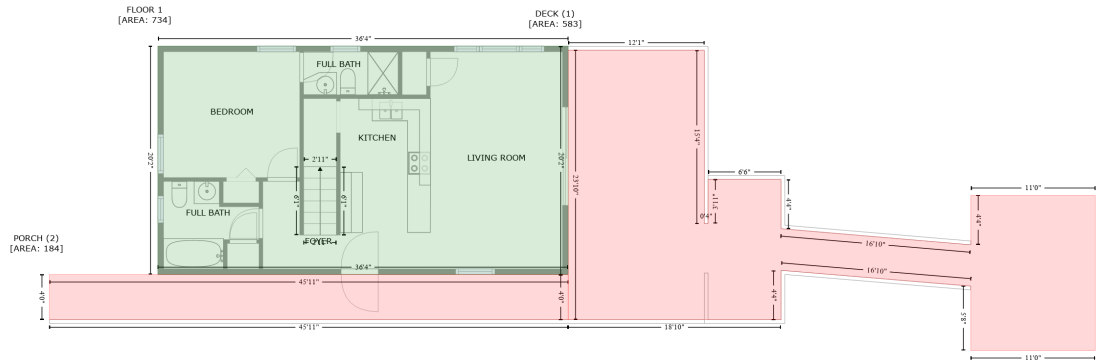

3113 South Point rd, Belmont North Carolina United States

Gross Living Area: 1182 sq. ft

Space	Area (sq. ft)	Calculation
FLOOR 1 (Living area)	734	$-\left((214.5 + 214.5) * (395.4 - 637.7) + (214.5 + -221.6) * (637.7 - 637.7) + (-221.6 + -221.6) * (637.7 - 395.4) + (-221.6 + 214.5) * (395.4 - 395.4)\right) * 0.5 * 0.00694$
DECK (Non-living area)	583	$-\left((359.1 + 359.1) * (399.7 - 583.6) + (359.1 + 363) * (583.6 - 583.6) + (363 + 363.1) * (583.6 - 536.8) + (363.1 + 440.7) * (536.8 - 536.8) + (440.7 + 440.7) * (536.8 - 589.1) + (440.7 + 642.3) * (589.1 - 606.2) + (642.3 + 642.3) * (606.2 - 553.8) + (642.3 + 774.5) * (553.8 - 553.8) + (774.5 + 774.5) * (553.8 - 718.3) + (774.5 + 642.3) * (718.3 - 718.3) + (642.3 + 642.3) * (718.3 - 650) + (642.3 + 440.7) * (650 - 633.2) + (440.7 + 440.7) * (633.2 - 685.7) + (440.7 + 214.5) * (685.7 - 685.7) + (214.5 + 214.5) * (685.7 - 399.7) + (214.5 + 359.1) * (399.7 - 399.7)\right) * 0.5 * 0.00694$
PORCH (Non-living area)	184	$-\left((214.5 + 214.5) * (637.7 - 685.7) + (214.5 + -336.9) * (685.7 - 685.7) + (-336.9 + -336.9) * (685.7 - 637.7) + (-336.9 + 214.5) * (637.7 - 637.7)\right) * 0.5 * 0.00694$

3113 South Point rd, Belmont North Carolina United States

Gross Living Area: 1182 sq. ft

FLOOR 2
[AREA: 448]

OPEN TO BELOW (1)
[AREA: 155]

Space	Area (sq. ft)	Calculation <small>Coordinate Polygon Area Algorithm using inches</small>
FLOOR 2 (Living area)	448	$-((86.6 + 86.6) * (429 - 628) + (86.6 + -237.5) * (628 - 628) + (-237.5 + -237.5) * (628 - 429) + (-237.5 + 86.6) * (429 - 429)) * 0.5 * 0.00694$
OPEN TO BELOW (Non-living area)	155	$-((198.5 + 198.5) * (429 - 628) + (198.5 + 86.6) * (628 - 628) + (86.6 + 86.6) * (628 - 429) + (86.6 + 198.5) * (429 - 429)) * 0.5 * 0.00694$