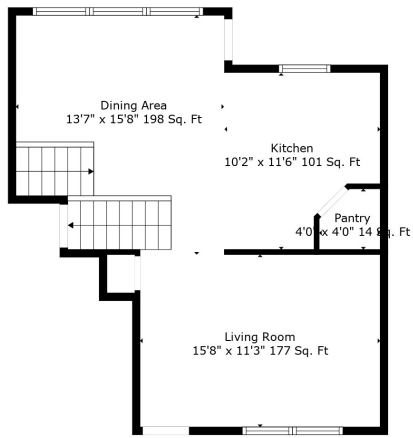

Floor 2

Floor 3

Floor 4

Floor 1

Total scanned area: 3036 sq. ft

Total scanned area: 3036 sq. ft

Total scanned area: 3036 sq. ft

Measurements Are Calculated By Cubicasa Technology. Deemed Highly Reliable But Not Guaranteed.

Total scanned area: 3036 sq. ft

Measurements Are Calculated By Cubicasa Technology. Deemed Highly Reliable But Not Guaranteed.

Basement
23'5" x 25'0" 450 Sq. Ft

Total scanned area: 3036 sq. ft

Measurements Are Calculated By Cubicasa Technology. Deemed Highly Reliable But Not Guaranteed.