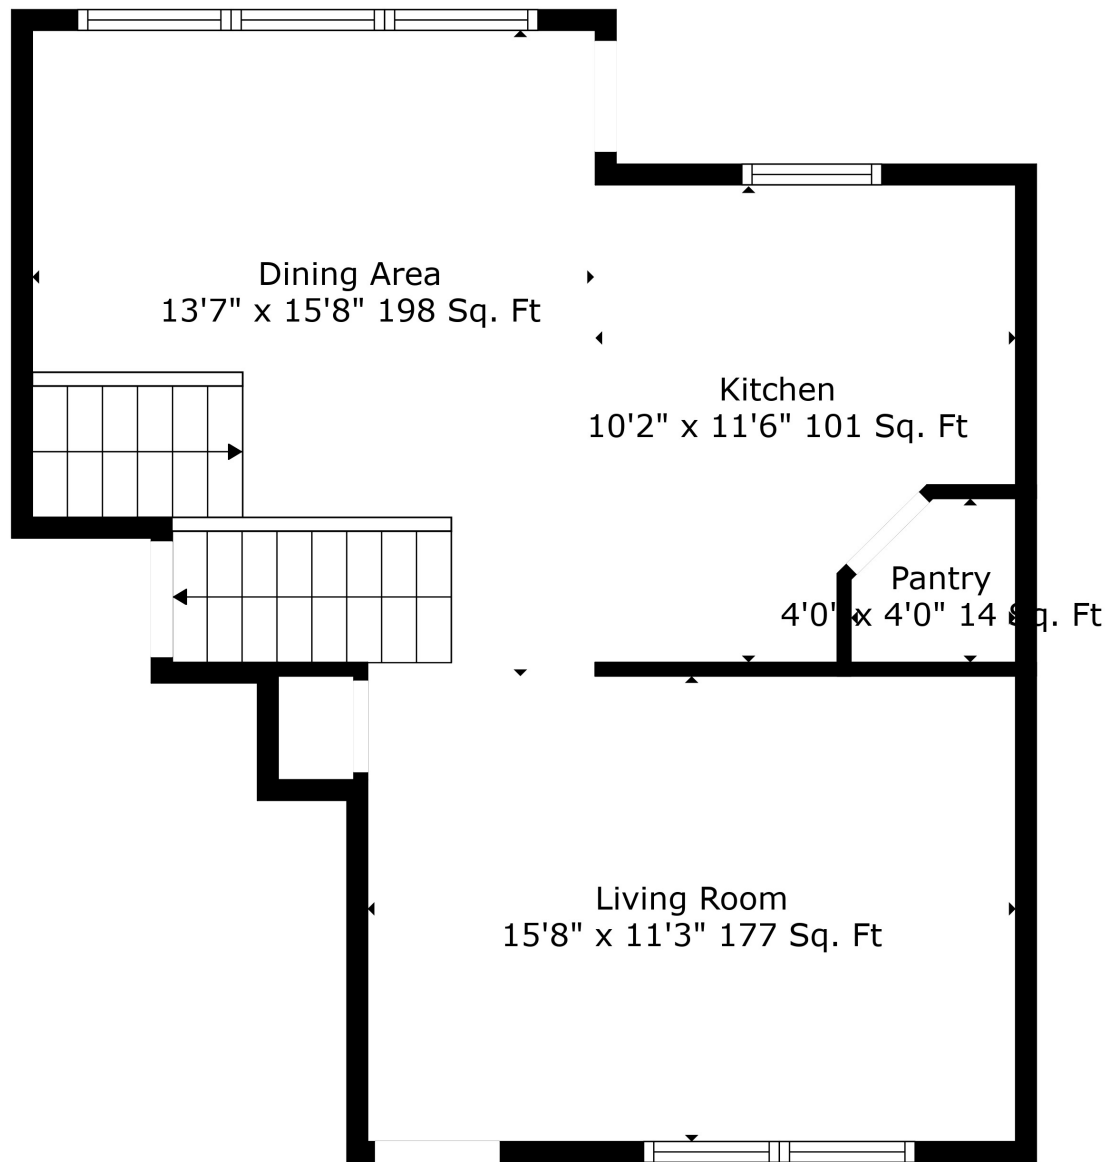

Floor 2

Floor 3

Floor 4

Floor 1

Total scanned area: 3036 sq. ft

Total scanned area: 3036 sq. ft

Total scanned area: 3036 sq. ft

Measurements Are Calculated By Cubicasa Technology. Deemed Highly Reliable But Not Guaranteed.

Total scanned area: 3036 sq. ft

Measurements Are Calculated By Cubicasa Technology. Deemed Highly Reliable But Not Guaranteed.

Basement
23'5" x 25'0" 450 Sq. Ft

Total scanned area: 3036 sq. ft

Measurements Are Calculated By Cubicasa Technology. Deemed Highly Reliable But Not Guaranteed.