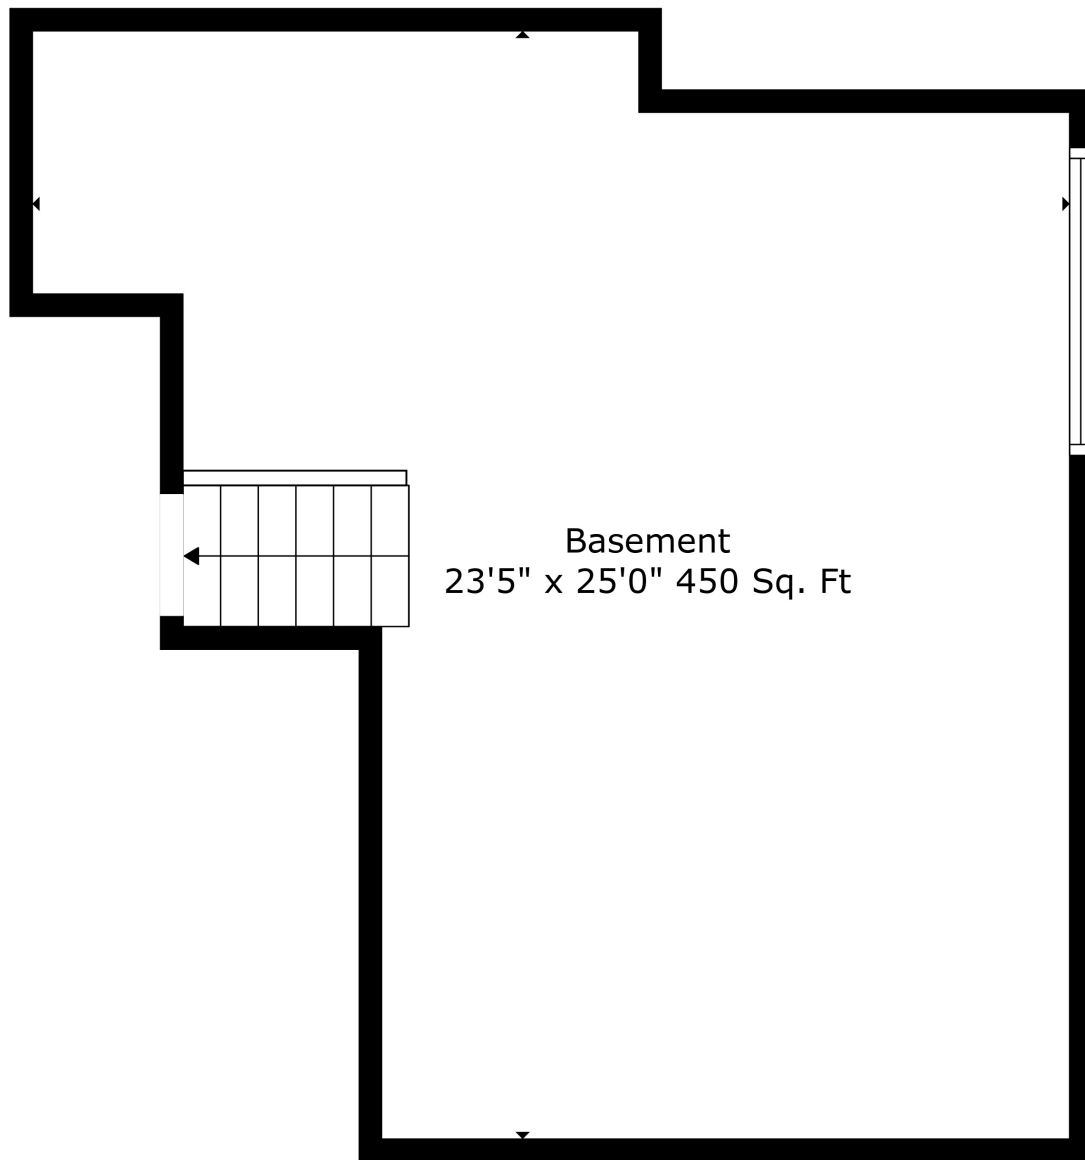

Floor 2

Floor 3

Floor 4

Floor 1

Total scanned area: 3036 sq. ft

Total scanned area: 3036 sq. ft

Total scanned area: 3036 sq. ft

Measurements Are Calculated By Cubicasa Technology. Deemed Highly Reliable But Not Guaranteed.

Total scanned area: 3036 sq. ft

Measurements Are Calculated By Cubicasa Technology. Deemed Highly Reliable But Not Guaranteed.

Basement
23'5" x 25'0" 450 Sq. Ft

Total scanned area: 3036 sq. ft

Measurements Are Calculated By Cubicasa Technology. Deemed Highly Reliable But Not Guaranteed.