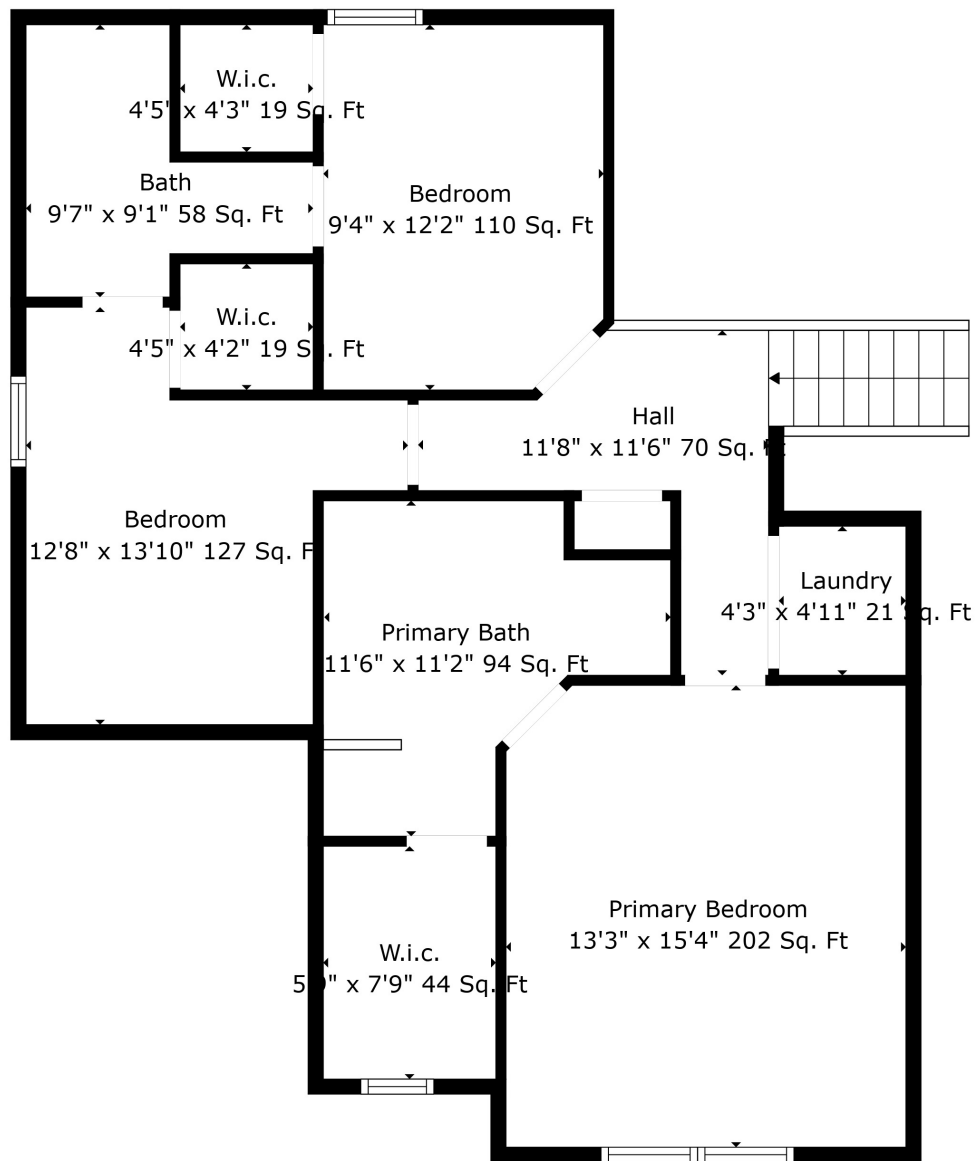

Floor 2

Floor 3

Floor 4

Floor 1

Total scanned area: 3036 sq. ft

Total scanned area: 3036 sq. ft

Total scanned area: 3036 sq. ft

Measurements Are Calculated By Cubicasa Technology. Deemed Highly Reliable But Not Guaranteed.

Total scanned area: 3036 sq. ft

Measurements Are Calculated By Cubicasa Technology. Deemed Highly Reliable But Not Guaranteed.

Basement
23'5" x 25'0" 450 Sq. Ft

Total scanned area: 3036 sq. ft

Measurements Are Calculated By Cubicasa Technology. Deemed Highly Reliable But Not Guaranteed.