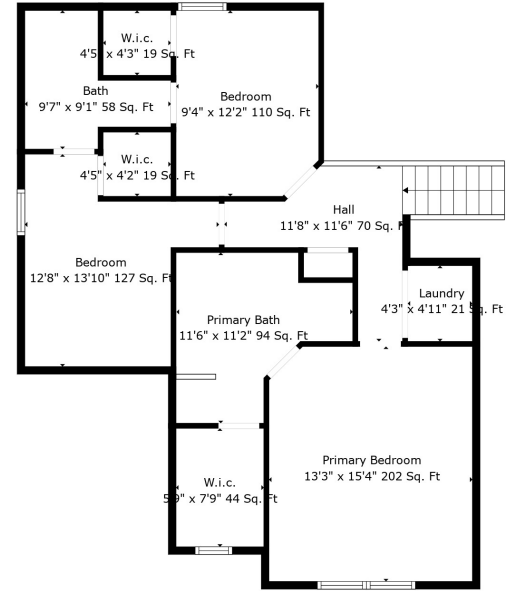

Floor 2

Floor 3

Floor 4

Floor 1

Total scanned area: 3036 sq. ft

Total scanned area: 3036 sq. ft

Total scanned area: 3036 sq. ft

Measurements Are Calculated By Cubicasa Technology. Deemed Highly Reliable But Not Guaranteed.

Total scanned area: 3036 sq. ft

Measurements Are Calculated By Cubicasa Technology. Deemed Highly Reliable But Not Guaranteed.

Basement
23'5" x 25'0" 450 Sq. Ft

Total scanned area: 3036 sq. ft

Measurements Are Calculated By Cubicasa Technology. Deemed Highly Reliable But Not Guaranteed.