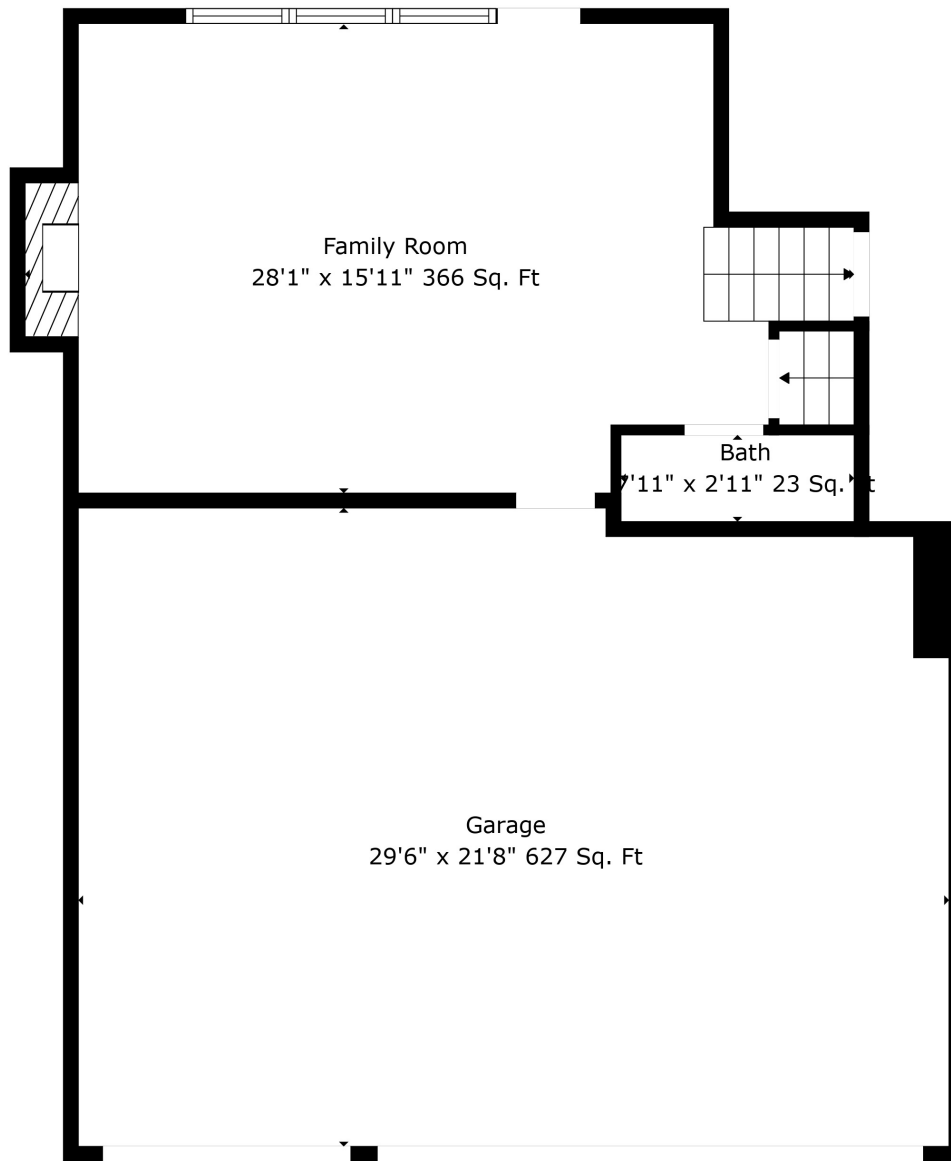

Floor 2

Floor 3

Floor 4

Floor 1

Total scanned area: 3036 sq. ft

Total scanned area: 3036 sq. ft

Total scanned area: 3036 sq. ft

Measurements Are Calculated By Cubicasa Technology. Deemed Highly Reliable But Not Guaranteed.

Total scanned area: 3036 sq. ft

Measurements Are Calculated By Cubicasa Technology. Deemed Highly Reliable But Not Guaranteed.

Basement
23'5" x 25'0" 450 Sq. Ft

Total scanned area: 3036 sq. ft

Measurements Are Calculated By Cubicasa Technology. Deemed Highly Reliable But Not Guaranteed.