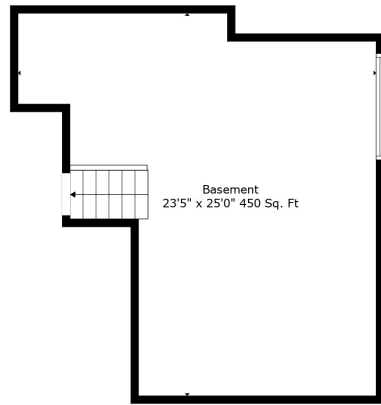

Floor 2

Floor 3

Floor 4

Floor 1

Total scanned area: 3036 sq. ft

Total scanned area: 3036 sq. ft

Total scanned area: 3036 sq. ft

Measurements Are Calculated By Cubicasa Technology. Deemed Highly Reliable But Not Guaranteed.

Total scanned area: 3036 sq. ft

Measurements Are Calculated By Cubicasa Technology. Deemed Highly Reliable But Not Guaranteed.

Basement
23'5" x 25'0" 450 Sq. Ft

Total scanned area: 3036 sq. ft

Measurements Are Calculated By Cubicasa Technology. Deemed Highly Reliable But Not Guaranteed.