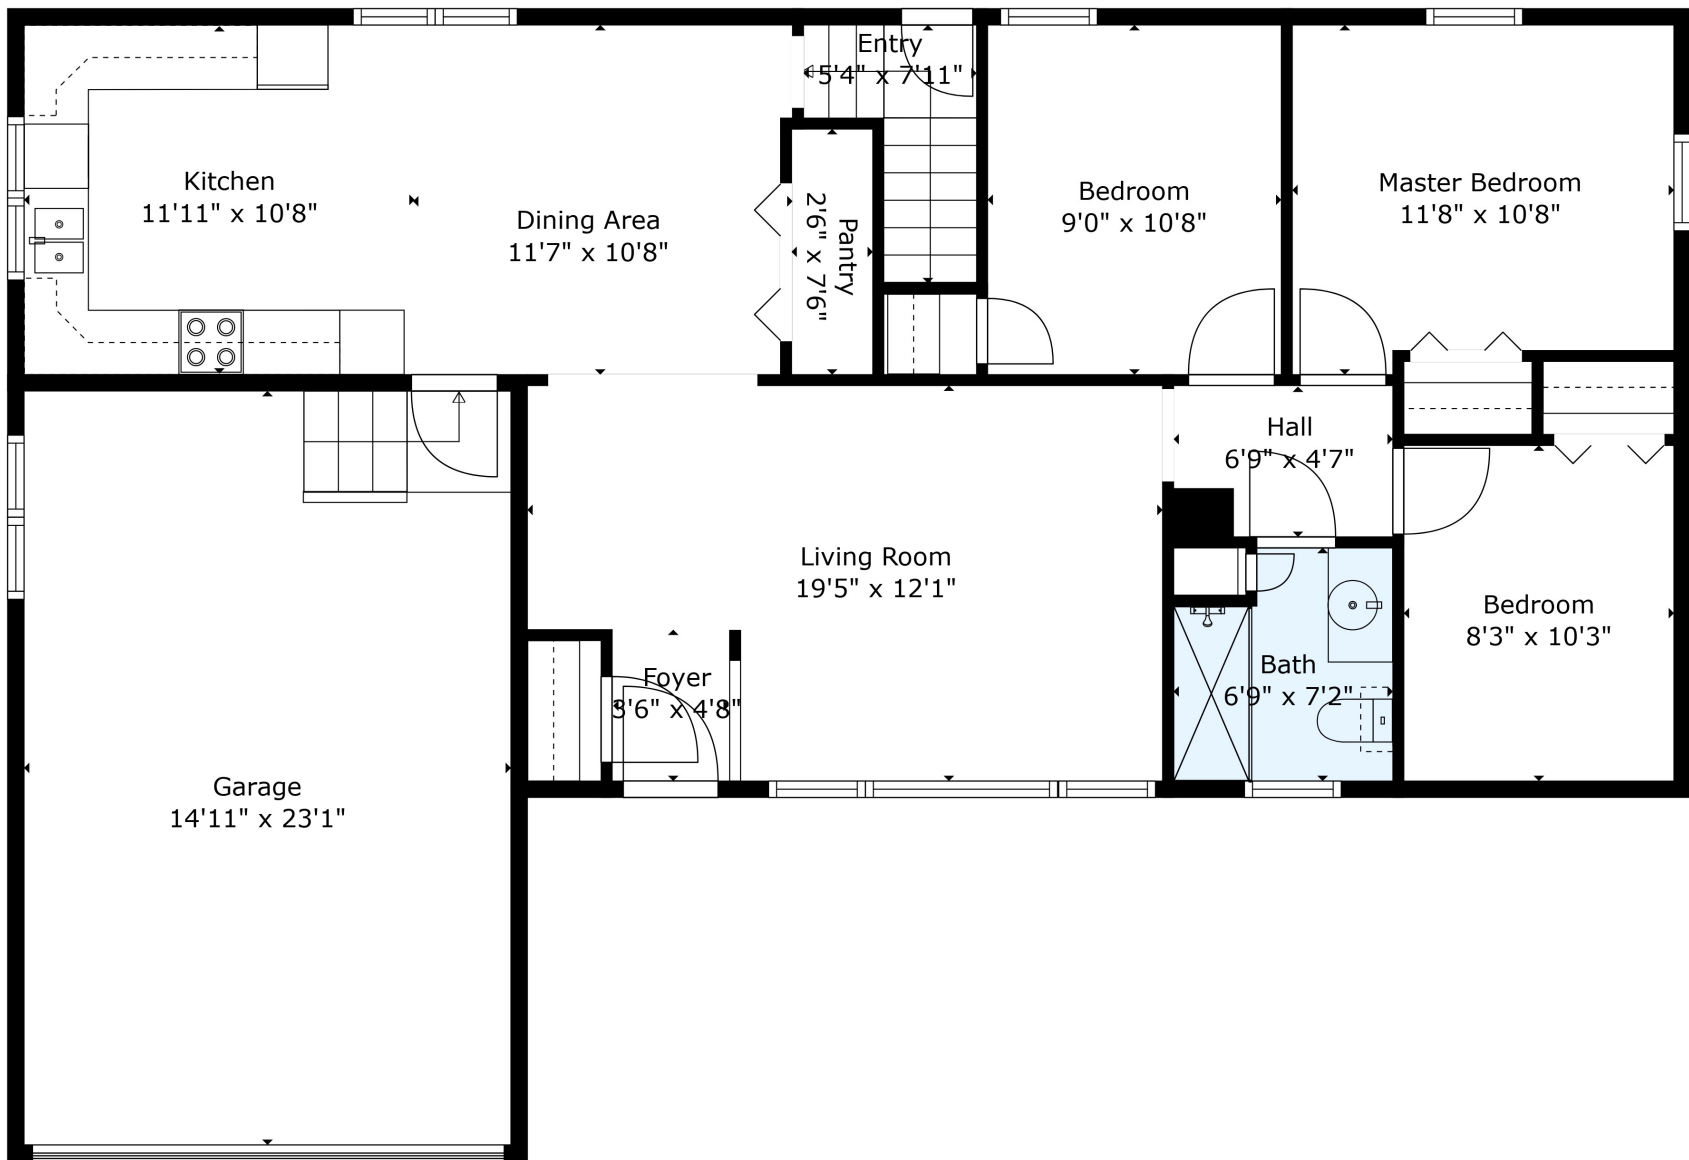

Floor 2

Floor 1

TOTAL: 1799 sq. ft
 Below Ground: 822 sq. ft, FLOOR 2: 977 sq. ft
 EXCLUDED AREAS: STORAGE: 155 sq. ft, GARAGE: 343 sq. ft

TOTAL: 1799 sq. ft

Below Ground: 822 sq. ft, FLOOR 2: 977 sq. ft

EXCLUDED AREAS: STORAGE: 155 sq. ft, GARAGE: 343 sq. ft

Floor Plan Created By Cubicasa App. Measurements Deemed Highly Reliable But Not Guaranteed.

TOTAL: 1799 sq. ft

Below Ground: 822 sq. ft, FLOOR 2: 977 sq. ft

EXCLUDED AREAS: STORAGE: 155 sq. ft, GARAGE: 343 sq. ft

Floor Plan Created By Cubicasa App. Measurements Deemed Highly Reliable But Not Guaranteed.