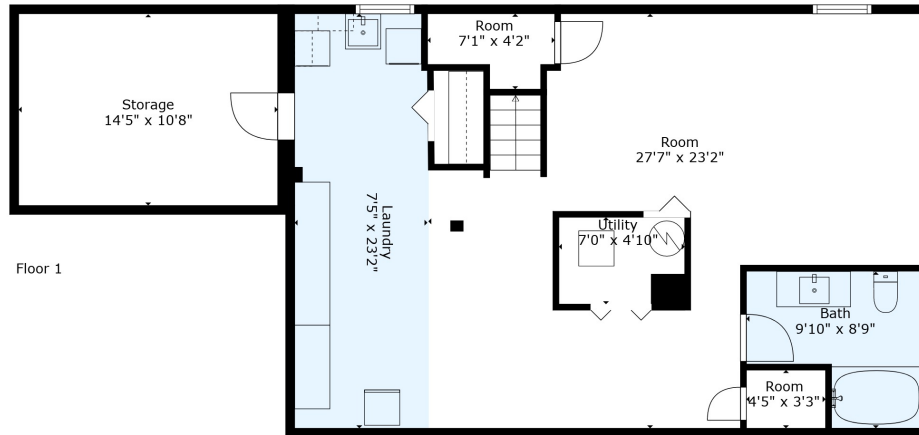

Floor 2

Floor 1

TOTAL: 1799 sq. ft
 Below Ground: 822 sq. ft, FLOOR 2: 977 sq. ft
 EXCLUDED AREAS: STORAGE: 155 sq. ft, GARAGE: 343 sq. ft

TOTAL: 1799 sq. ft

Below Ground: 822 sq. ft, FLOOR 2: 977 sq. ft

EXCLUDED AREAS: STORAGE: 155 sq. ft, GARAGE: 343 sq. ft

Floor Plan Created By Cubicasa App. Measurements Deemed Highly Reliable But Not Guaranteed.

TOTAL: 1799 sq. ft

Below Ground: 822 sq. ft, FLOOR 2: 977 sq. ft

EXCLUDED AREAS: STORAGE: 155 sq. ft, GARAGE: 343 sq. ft

Floor Plan Created By Cubicasa App. Measurements Deemed Highly Reliable But Not Guaranteed.