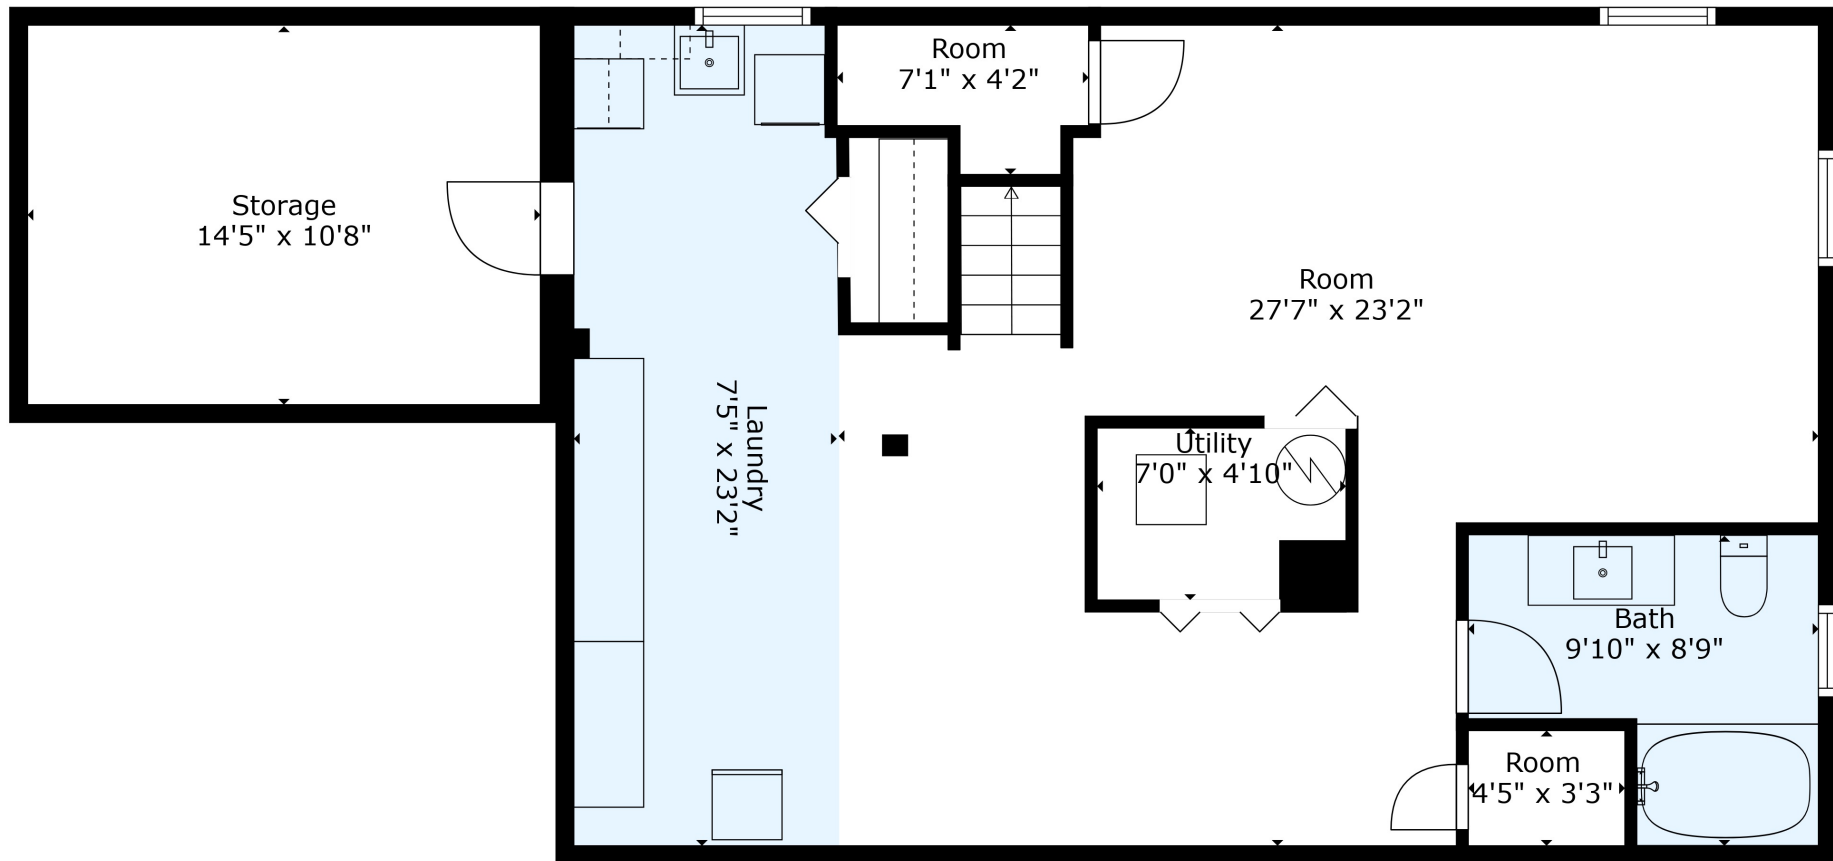

Floor 2

Floor 1

TOTAL: 1799 sq. ft
 Below Ground: 822 sq. ft, FLOOR 2: 977 sq. ft
 EXCLUDED AREAS: STORAGE: 155 sq. ft, GARAGE: 343 sq. ft

TOTAL: 1799 sq. ft

Below Ground: 822 sq. ft, FLOOR 2: 977 sq. ft

EXCLUDED AREAS: STORAGE: 155 sq. ft, GARAGE: 343 sq. ft

Floor Plan Created By Cubicasa App. Measurements Deemed Highly Reliable But Not Guaranteed.

TOTAL: 1799 sq. ft

Below Ground: 822 sq. ft, FLOOR 2: 977 sq. ft

EXCLUDED AREAS: STORAGE: 155 sq. ft, GARAGE: 343 sq. ft

Floor Plan Created By Cubicasa App. Measurements Deemed Highly Reliable But Not Guaranteed.