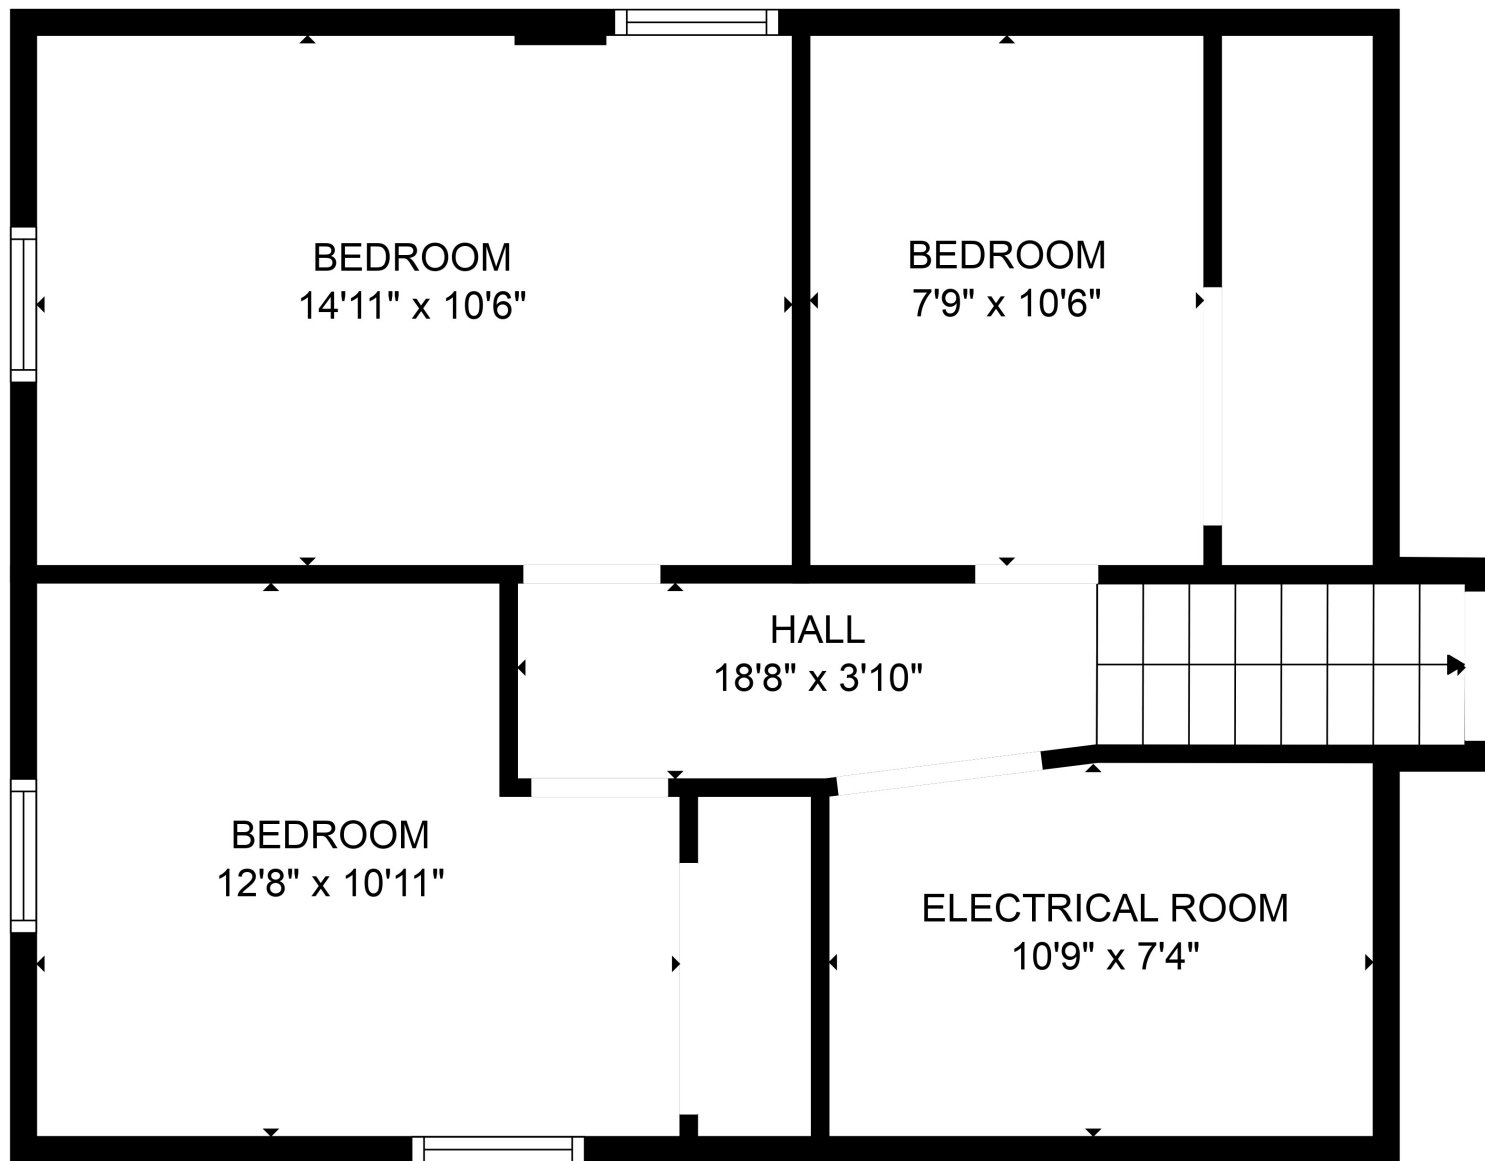

FLOOR 3

FLOOR 2

FLOOR 1

FLOOR 4

Total scanned area: 2840 sq. ft

SIZES AND DIMENSIONS ARE APPROXIMATE, ACTUAL MAY VARY.

Total scanned area: 2840 sq. ft

SIZES AND DIMENSIONS ARE APPROXIMATE, ACTUAL MAY VARY.

Total scanned area: 2840 sq. ft

SIZES AND DIMENSIONS ARE APPROXIMATE, ACTUAL MAY VARY.

Total scanned area: 2840 sq. ft

SIZES AND DIMENSIONS ARE APPROXIMATE, ACTUAL MAY VARY.

BEDROOM  
14'11" x 10'6"

BEDROOM  
7'9" x 10'6"

HALL  
18'8" x 3'10"

BEDROOM  
12'8" x 10'11"

ELECTRICAL ROOM  
10'9" x 7'4"

Total scanned area: 2840 sq. ft

SIZES AND DIMENSIONS ARE APPROXIMATE, ACTUAL MAY VARY.