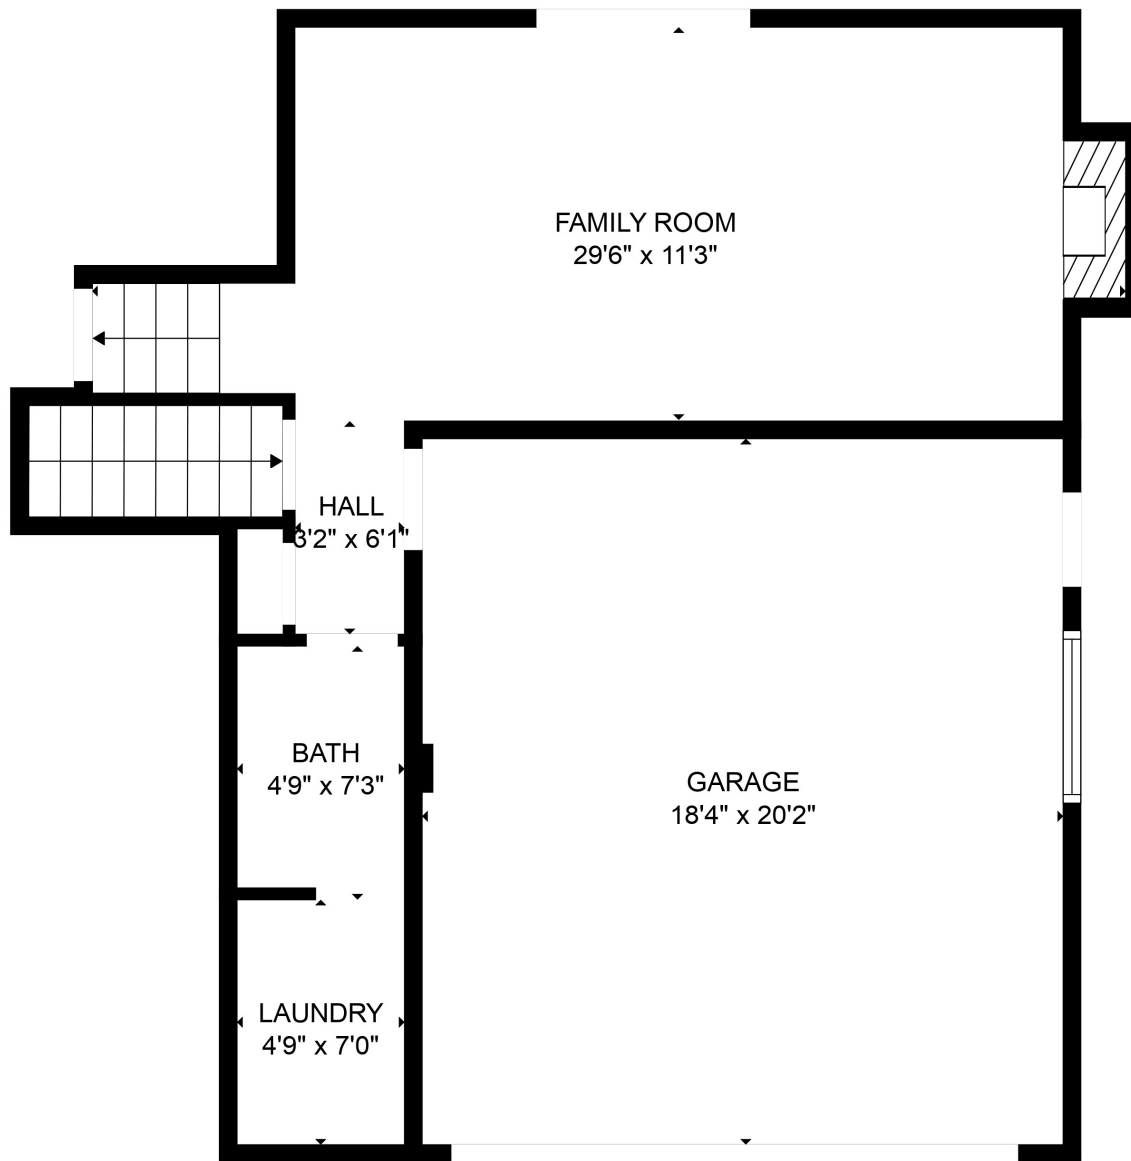

FLOOR 3

FLOOR 2

FLOOR 1

FLOOR 4

Total scanned area: 2840 sq. ft

SIZES AND DIMENSIONS ARE APPROXIMATE, ACTUAL MAY VARY.

Total scanned area: 2840 sq. ft

SIZES AND DIMENSIONS ARE APPROXIMATE, ACTUAL MAY VARY.

Total scanned area: 2840 sq. ft

SIZES AND DIMENSIONS ARE APPROXIMATE, ACTUAL MAY VARY.

Total scanned area: 2840 sq. ft

SIZES AND DIMENSIONS ARE APPROXIMATE, ACTUAL MAY VARY.

BEDROOM  
14'11" x 10'6"

BEDROOM  
7'9" x 10'6"

HALL  
18'8" x 3'10"

BEDROOM  
12'8" x 10'11"

ELECTRICAL ROOM  
10'9" x 7'4"

Total scanned area: 2840 sq. ft

SIZES AND DIMENSIONS ARE APPROXIMATE, ACTUAL MAY VARY.