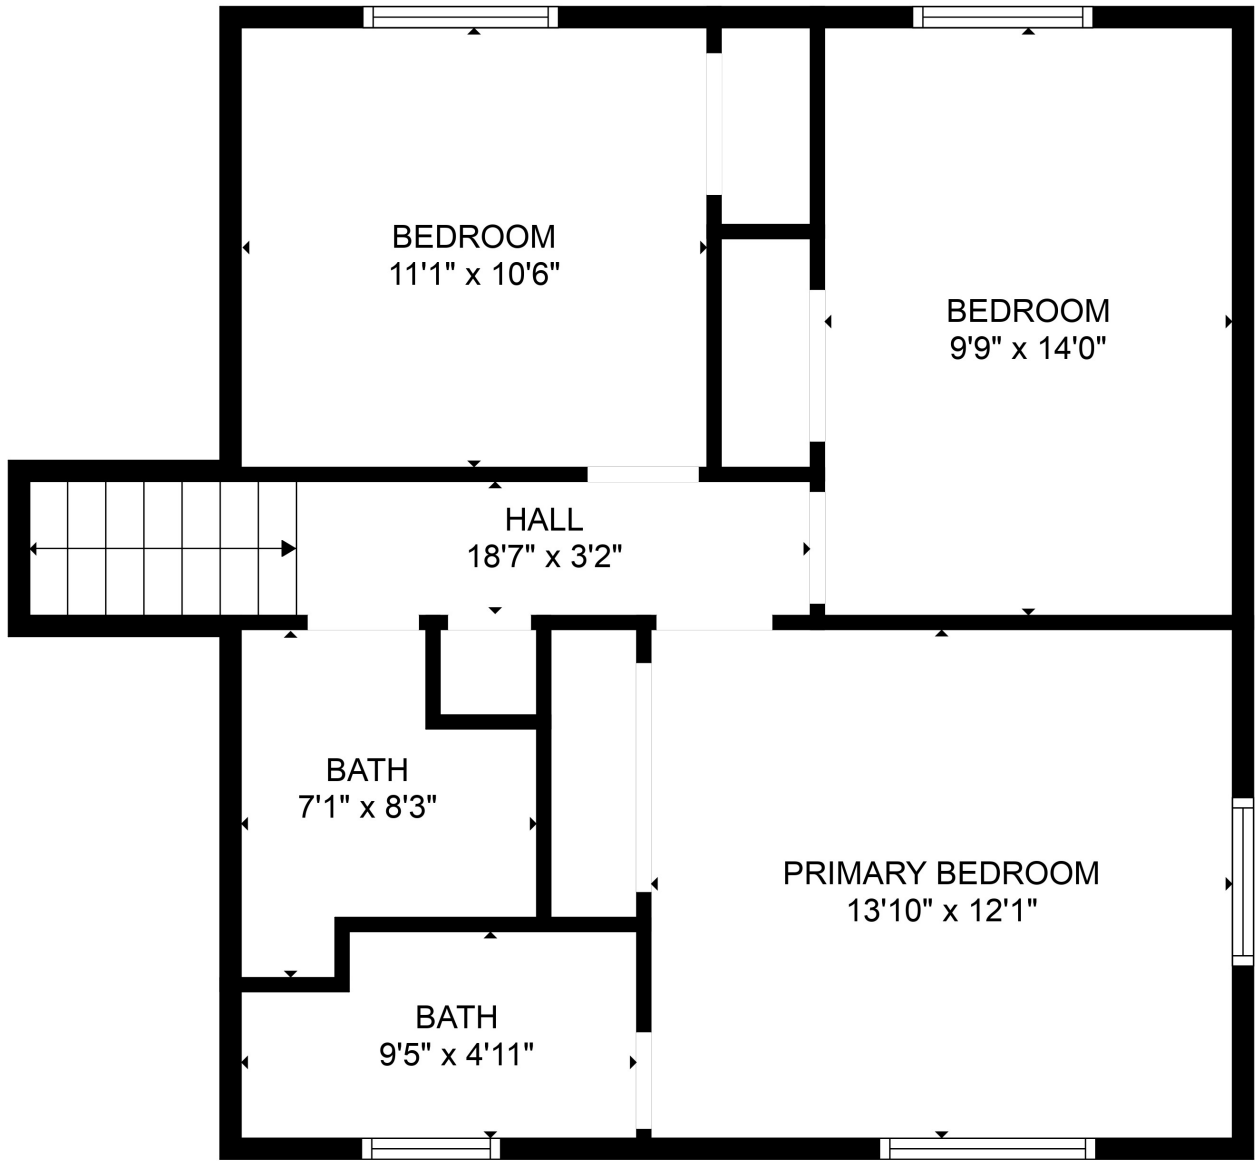

FLOOR 3

FLOOR 2

FLOOR 1

FLOOR 4

Total scanned area: 2840 sq. ft

SIZES AND DIMENSIONS ARE APPROXIMATE, ACTUAL MAY VARY.

Total scanned area: 2840 sq. ft

SIZES AND DIMENSIONS ARE APPROXIMATE, ACTUAL MAY VARY.

Total scanned area: 2840 sq. ft

SIZES AND DIMENSIONS ARE APPROXIMATE, ACTUAL MAY VARY.

Total scanned area: 2840 sq. ft

SIZES AND DIMENSIONS ARE APPROXIMATE, ACTUAL MAY VARY.

BEDROOM  
14'11" x 10'6"

BEDROOM  
7'9" x 10'6"

HALL  
18'8" x 3'10"

BEDROOM  
12'8" x 10'11"

ELECTRICAL ROOM  
10'9" x 7'4"

Total scanned area: 2840 sq. ft

SIZES AND DIMENSIONS ARE APPROXIMATE, ACTUAL MAY VARY.