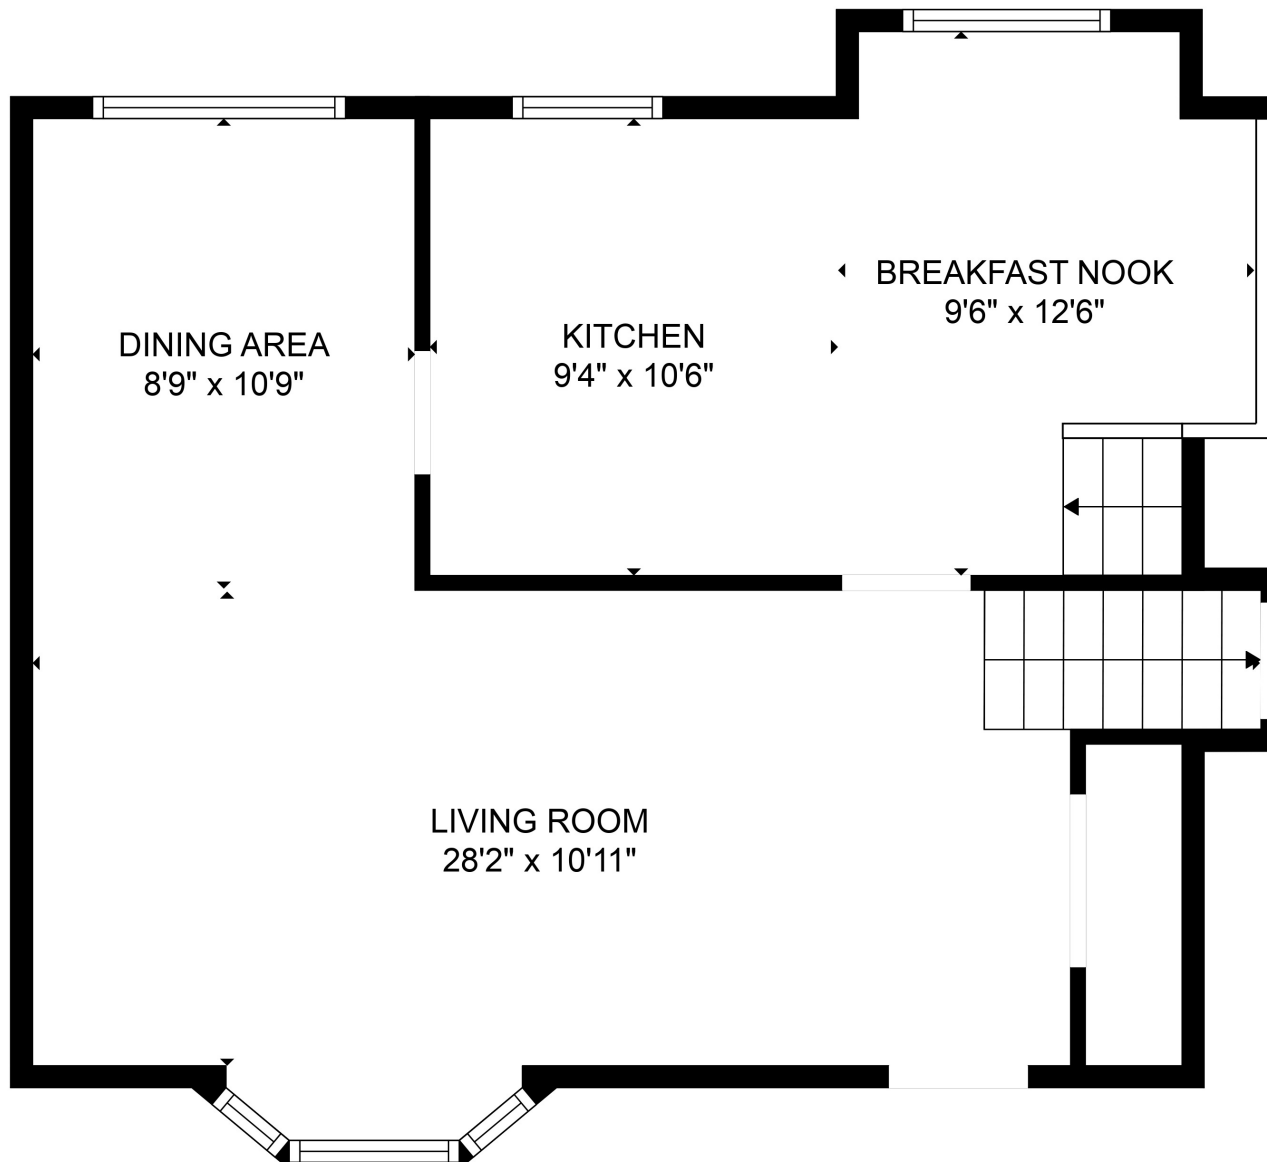

FLOOR 3

FLOOR 2

FLOOR 1

FLOOR 4

Total scanned area: 2840 sq. ft

SIZES AND DIMENSIONS ARE APPROXIMATE, ACTUAL MAY VARY.

Total scanned area: 2840 sq. ft

SIZES AND DIMENSIONS ARE APPROXIMATE, ACTUAL MAY VARY.

Total scanned area: 2840 sq. ft

SIZES AND DIMENSIONS ARE APPROXIMATE, ACTUAL MAY VARY.

Total scanned area: 2840 sq. ft

SIZES AND DIMENSIONS ARE APPROXIMATE, ACTUAL MAY VARY.

BEDROOM  
14'11" x 10'6"

BEDROOM  
7'9" x 10'6"

HALL  
18'8" x 3'10"

BEDROOM  
12'8" x 10'11"

ELECTRICAL ROOM  
10'9" x 7'4"

Total scanned area: 2840 sq. ft

SIZES AND DIMENSIONS ARE APPROXIMATE, ACTUAL MAY VARY.