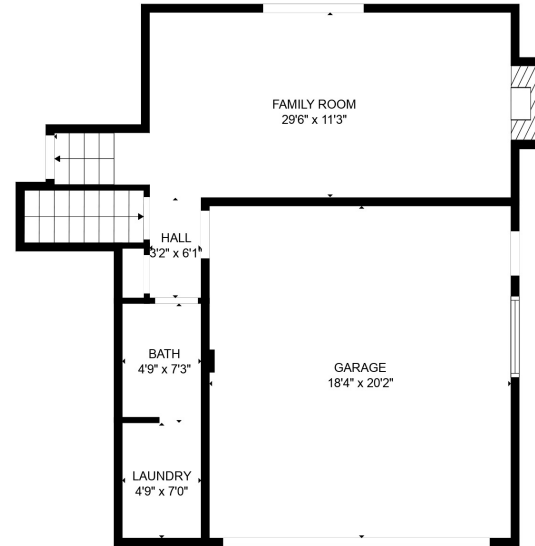

FLOOR 3

FLOOR 2

FLOOR 1

FLOOR 4

Total scanned area: 2840 sq. ft

SIZES AND DIMENSIONS ARE APPROXIMATE, ACTUAL MAY VARY.

Total scanned area: 2840 sq. ft

SIZES AND DIMENSIONS ARE APPROXIMATE, ACTUAL MAY VARY.

Total scanned area: 2840 sq. ft

SIZES AND DIMENSIONS ARE APPROXIMATE, ACTUAL MAY VARY.

Total scanned area: 2840 sq. ft

SIZES AND DIMENSIONS ARE APPROXIMATE, ACTUAL MAY VARY.

BEDROOM  
14'11" x 10'6"

BEDROOM  
7'9" x 10'6"

HALL  
18'8" x 3'10"

BEDROOM  
12'8" x 10'11"

ELECTRICAL ROOM  
10'9" x 7'4"

Total scanned area: 2840 sq. ft

SIZES AND DIMENSIONS ARE APPROXIMATE, ACTUAL MAY VARY.