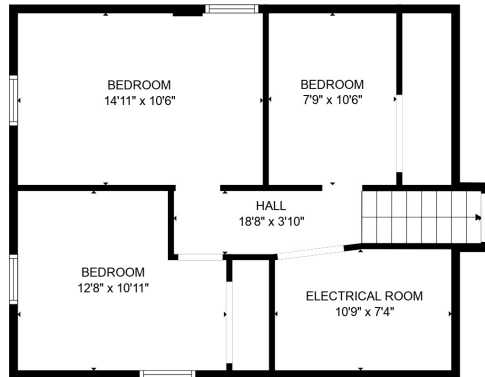

FLOOR 3

FLOOR 2

FLOOR 1

FLOOR 4

Total scanned area: 2840 sq. ft

SIZES AND DIMENSIONS ARE APPROXIMATE, ACTUAL MAY VARY.

Total scanned area: 2840 sq. ft

SIZES AND DIMENSIONS ARE APPROXIMATE, ACTUAL MAY VARY.

Total scanned area: 2840 sq. ft

SIZES AND DIMENSIONS ARE APPROXIMATE, ACTUAL MAY VARY.

Total scanned area: 2840 sq. ft

SIZES AND DIMENSIONS ARE APPROXIMATE, ACTUAL MAY VARY.

BEDROOM  
14'11" x 10'6"

BEDROOM  
7'9" x 10'6"

HALL  
18'8" x 3'10"

BEDROOM  
12'8" x 10'11"

ELECTRICAL ROOM  
10'9" x 7'4"

Total scanned area: 2840 sq. ft

SIZES AND DIMENSIONS ARE APPROXIMATE, ACTUAL MAY VARY.