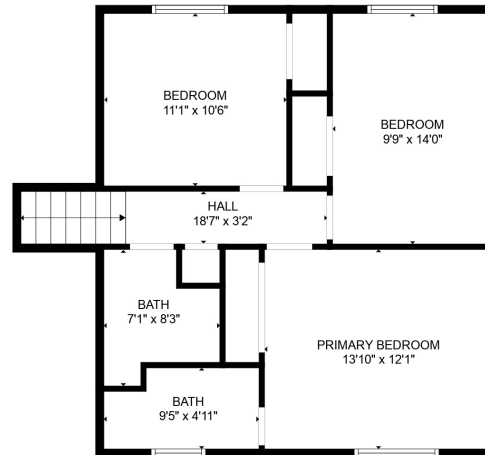

FLOOR 3

FLOOR 2

FLOOR 1

FLOOR 4

Total scanned area: 2840 sq. ft

SIZES AND DIMENSIONS ARE APPROXIMATE, ACTUAL MAY VARY.

Total scanned area: 2840 sq. ft

SIZES AND DIMENSIONS ARE APPROXIMATE, ACTUAL MAY VARY.

Total scanned area: 2840 sq. ft

SIZES AND DIMENSIONS ARE APPROXIMATE, ACTUAL MAY VARY.

Total scanned area: 2840 sq. ft

SIZES AND DIMENSIONS ARE APPROXIMATE, ACTUAL MAY VARY.

BEDROOM  
14'11" x 10'6"

BEDROOM  
7'9" x 10'6"

HALL  
18'8" x 3'10"

BEDROOM  
12'8" x 10'11"

ELECTRICAL ROOM  
10'9" x 7'4"

Total scanned area: 2840 sq. ft

SIZES AND DIMENSIONS ARE APPROXIMATE, ACTUAL MAY VARY.