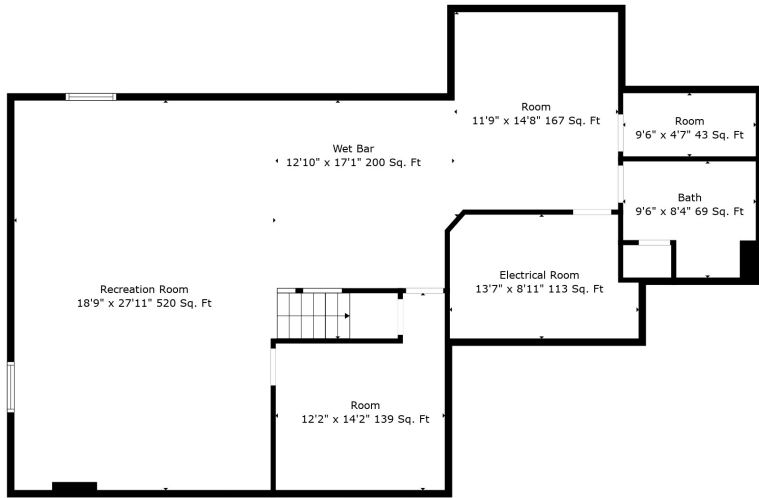

Floor 2

Floor 3

Floor 1

Total scanned area: 4586 sq. ft

Total scanned area: 4586 sq. ft

Measurements Are Calculated By Cubicasa Technology. Deemed Highly Reliable But Not Guaranteed.

Total scanned area: 4586 sq. ft

Measurements Are Calculated By Cubicasa Technology. Deemed Highly Reliable But Not Guaranteed.

Total scanned area: 4586 sq. ft