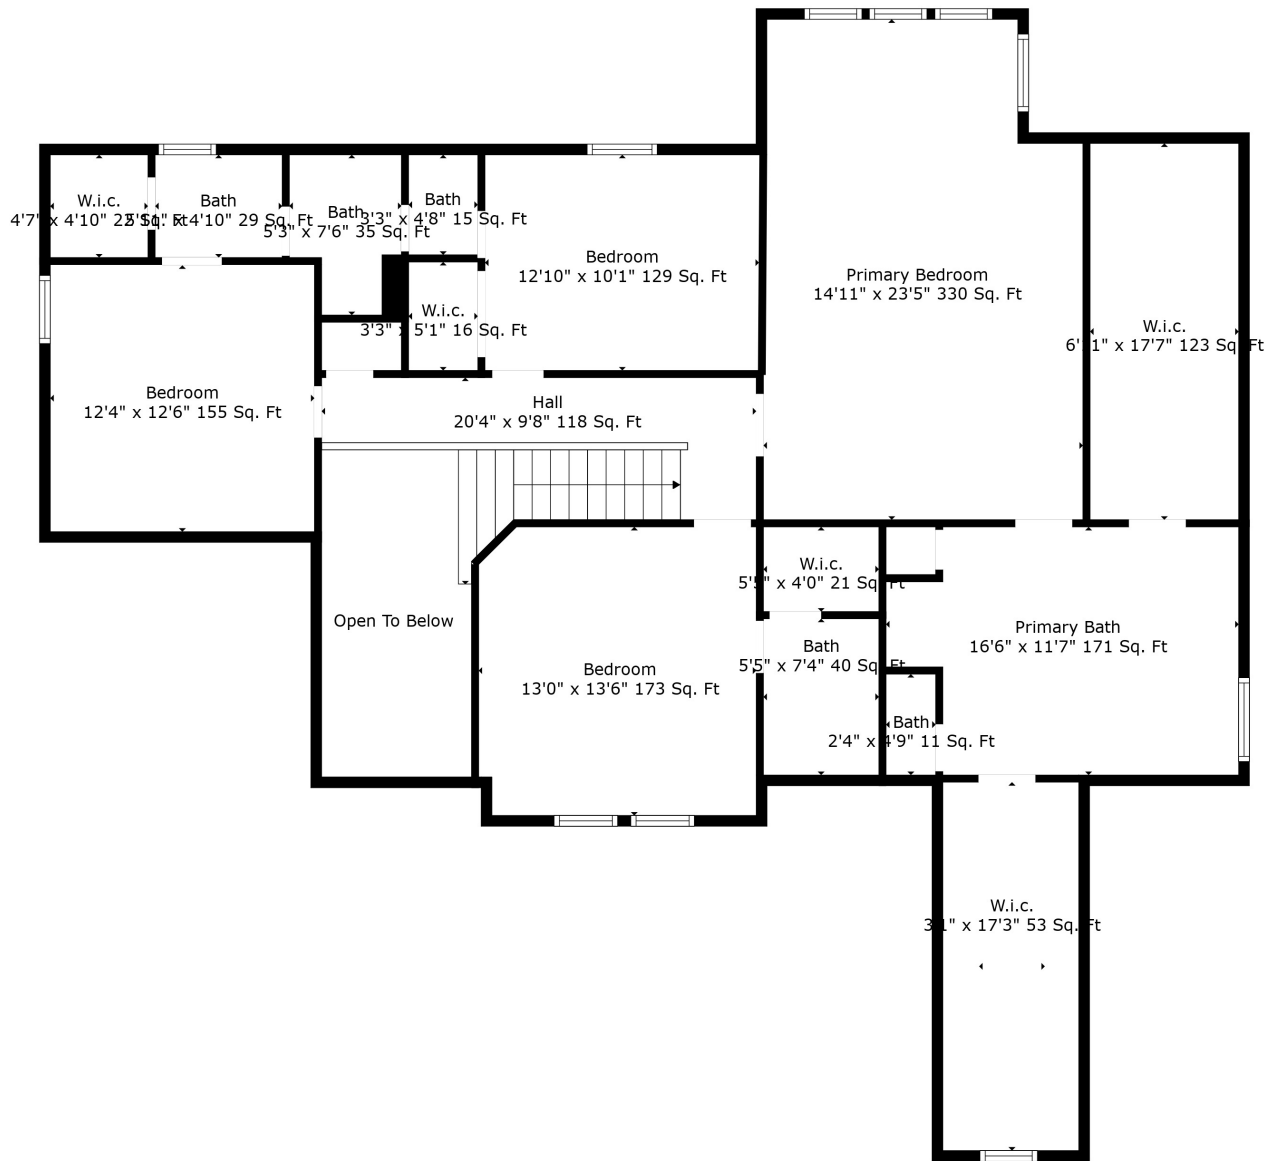

Floor 2

Floor 3

Floor 1

Total scanned area: 4586 sq. ft

Total scanned area: 4586 sq. ft

Measurements Are Calculated By Cubicasa Technology. Deemed Highly Reliable But Not Guaranteed.

Total scanned area: 4586 sq. ft

Measurements Are Calculated By Cubicasa Technology. Deemed Highly Reliable But Not Guaranteed.

Total scanned area: 4586 sq. ft