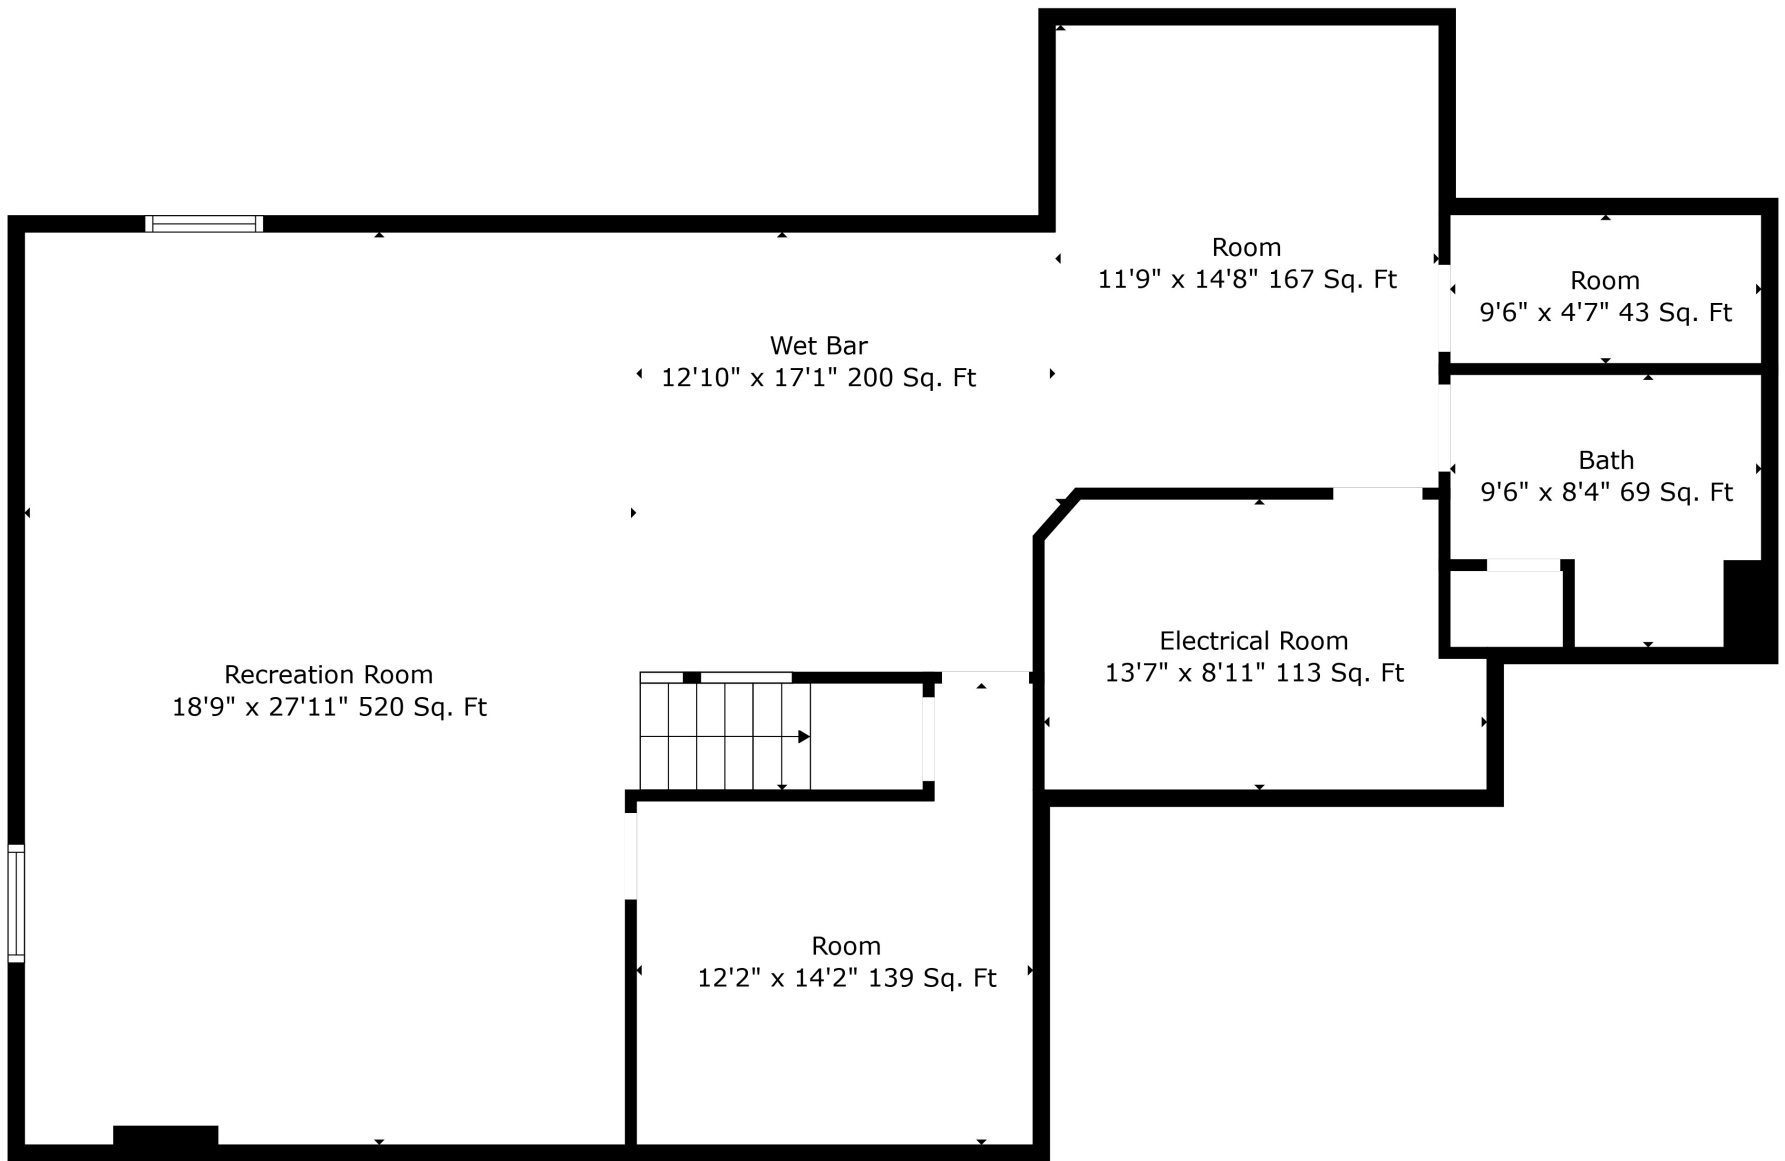

Floor 2

Floor 3

Floor 1

Total scanned area: 4586 sq. ft

Total scanned area: 4586 sq. ft

Measurements Are Calculated By Cubicasa Technology. Deemed Highly Reliable But Not Guaranteed.

Total scanned area: 4586 sq. ft

Measurements Are Calculated By Cubicasa Technology. Deemed Highly Reliable But Not Guaranteed.

Total scanned area: 4586 sq. ft