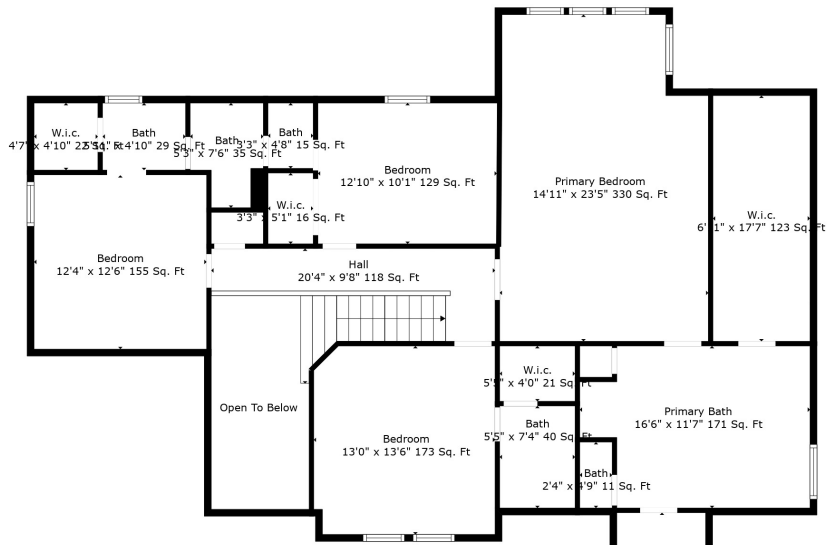

Floor 2

Floor 3

Floor 1

Total scanned area: 4586 sq. ft

Total scanned area: 4586 sq. ft

Measurements Are Calculated By Cubicasa Technology. Deemed Highly Reliable But Not Guaranteed.

Total scanned area: 4586 sq. ft

Measurements Are Calculated By Cubicasa Technology. Deemed Highly Reliable But Not Guaranteed.

Total scanned area: 4586 sq. ft