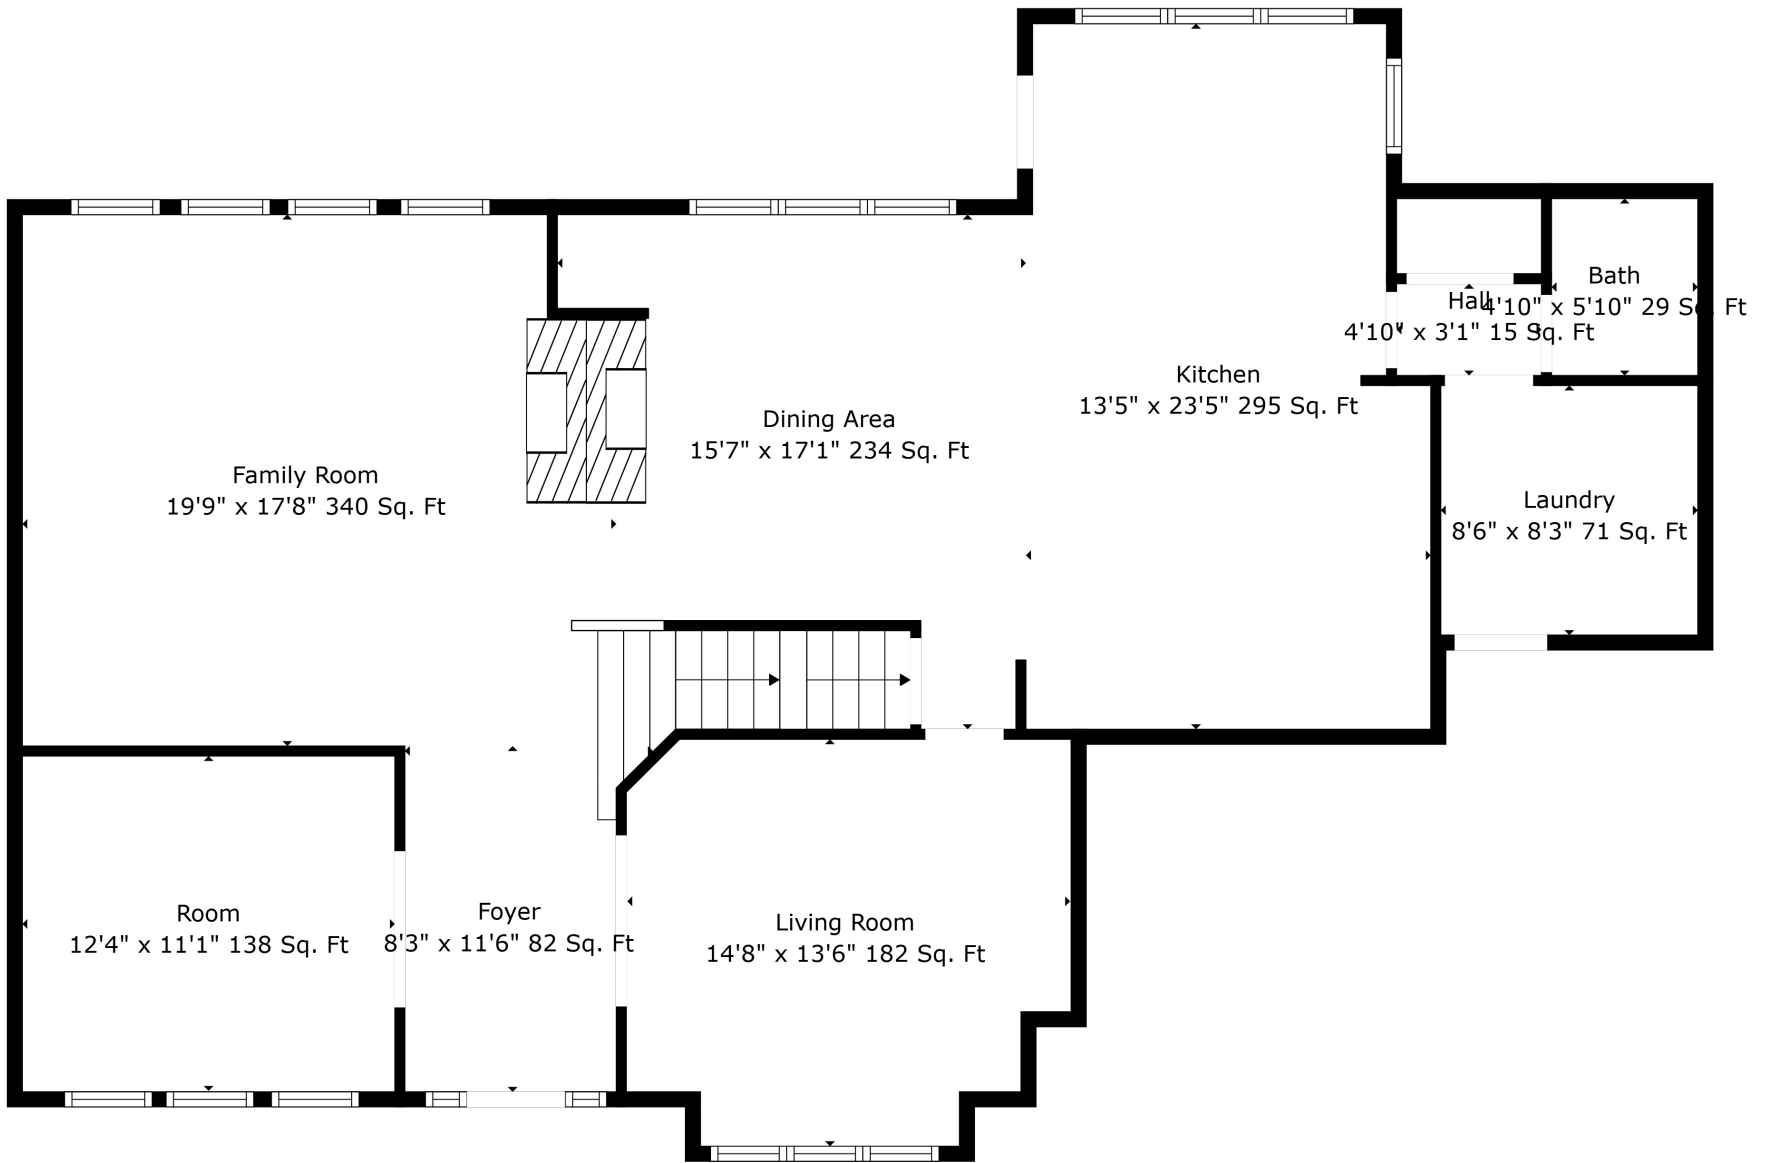

Floor 2

Floor 3

Floor 1

Total scanned area: 4586 sq. ft

Total scanned area: 4586 sq. ft

Measurements Are Calculated By Cubicasa Technology. Deemed Highly Reliable But Not Guaranteed.

Total scanned area: 4586 sq. ft

Measurements Are Calculated By Cubicasa Technology. Deemed Highly Reliable But Not Guaranteed.

Total scanned area: 4586 sq. ft