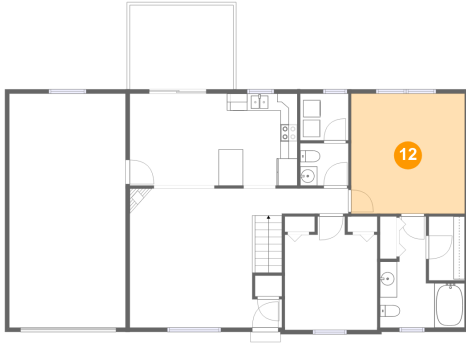

975 Harmony Hill Drive, Weavertown, North Lebanon Township, Lebanon, Lebanon County, Pennsylvania,

12 Floor 2 - Primary Bedroom

Dimensions: 13'3" x 14'0"
Area: 186 sq. ft
Counted as living area: Yes

Heated: Yes
Finished: Yes
Enclosed: Yes
Contiguous: Yes
Permitted: Yes
Wet space: No
Addition: No
Conversion: No