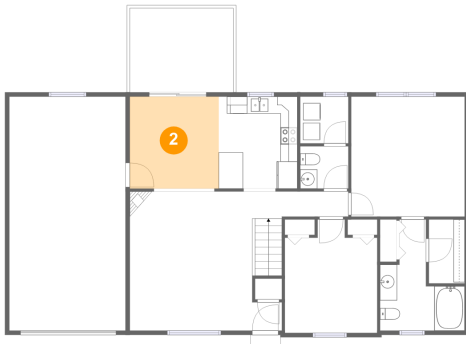

975 Harmony Hill Drive, Weavertown, North Lebanon Township, Lebanon, Lebanon County, Pennsylvania,

1 Floor 1 - Basement

Dimensions: 39'2" x 26'3"
Area: 1022 sq. ft
Counted as living area: No

Heated: Yes
Finished: No
Enclosed: Yes
Contiguous: Yes
Permitted: Yes
Wet space: No
Addition: No
Conversion: No

2 Floor 2 - Dining Area

Dimensions: 10'5" x 10'9"
Area: 112 sq. ft
Counted as living area: Yes

Heated: Yes
Finished: Yes
Enclosed: Yes
Contiguous: Yes
Permitted: Yes
Wet space: No
Addition: No
Conversion: No

975 Harmony Hill Drive, Weavertown, North Lebanon Township, Lebanon, Lebanon County, Pennsylvania,

3 Floor 2 - Bath

Dimensions: 9'11" x 13'0"
Area: 81 sq. ft
Counted as living area: Yes

Heated: Yes
Finished: Yes
Enclosed: Yes
Contiguous: Yes
Permitted: Yes
Wet space: Yes
Addition: No
Conversion: No