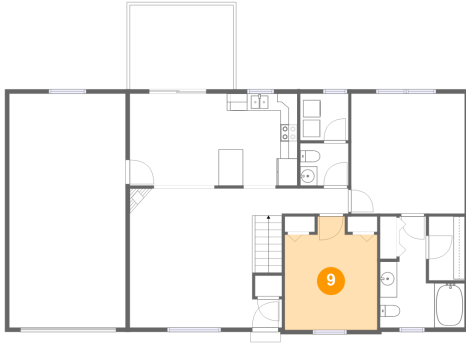

975 Harmony Hill Drive, Weavertown, North Lebanon Township, Lebanon, Lebanon County, Pennsylvania,

9 Floor 2 - Bedroom

Dimensions: 10'10" x 13'3"
Area: 127 sq. ft
Counted as living area: Yes

Heated: Yes
Finished: Yes
Enclosed: Yes
Contiguous: Yes
Permitted: Yes
Wet space: No
Addition: No
Conversion: No