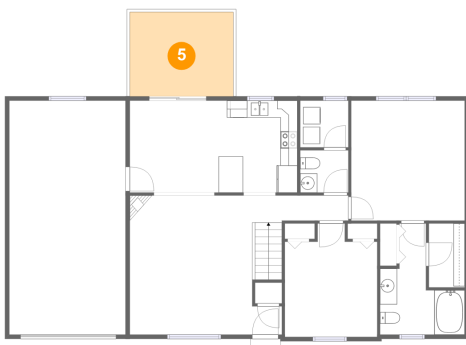

2 Floor 2 - Dining Area

Dimensions: 10'5" x 10'9"
Area: 112 sq. ft
Counted as living area: Yes

Heated: Yes
Finished: Yes
Enclosed: Yes
Contiguous: Yes
Permitted: Yes
Wet space: No
Addition: No
Conversion: No

975 Harmony Hill Drive, Weavertown, North Lebanon Township, Lebanon, Lebanon County, Pennsylvania,

3 Floor 2 - Bath

Dimensions: 9'11" x 13'0"
Area: 81 sq. ft
Counted as living area: Yes

Heated: Yes
Finished: Yes
Enclosed: Yes
Contiguous: Yes
Permitted: Yes
Wet space: Yes
Addition: No
Conversion: No

4 Floor 2 - W.I.C.

Dimensions: 4'2" x 7'5"
Area: 31 sq. ft
Counted as living area: Yes

Heated: Yes
Finished: Yes
Enclosed: Yes
Contiguous: Yes
Permitted: Yes
Wet space: No
Addition: No
Conversion: No

5 Floor 2 - Balcony

Dimensions: 12'1" x 9'10"
Area: 119 sq. ft
Counted as living area: No

Heated: No
Finished: Yes
Enclosed: No
Contiguous: Yes
Permitted: Yes
Wet space: No
Addition: No
Conversion: No

975 Harmony Hill Drive, Weavertown, North Lebanon Township, Lebanon, Lebanon County, Pennsylvania,