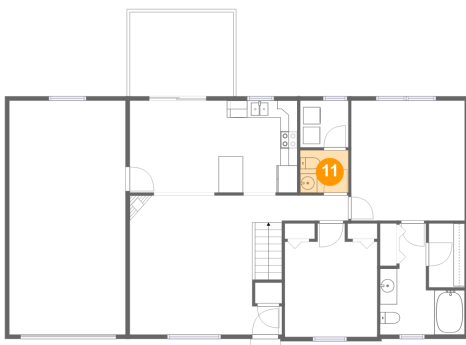

9 Floor 2 - Bedroom

Dimensions: 10'10" x 13'3"
Area: 127 sq. ft
Counted as living area: Yes

Heated: Yes
Finished: Yes
Enclosed: Yes
Contiguous: Yes
Permitted: Yes
Wet space: No
Addition: No
Conversion: No

10 Floor 2 - Hall

Dimensions: 11'3" x 3'2"
Area: 57 sq. ft
Counted as living area: Yes

Heated: Yes
Finished: Yes
Enclosed: Yes
Contiguous: Yes
Permitted: Yes
Wet space: No
Addition: No
Conversion: No

11 Floor 2 - WC

Dimensions: 5'8" x 4'11"
Area: 28 sq. ft
Counted as living area: Yes

Heated: Yes
Finished: Yes
Enclosed: Yes
Contiguous: Yes
Permitted: Yes
Wet space: Yes
Addition: No
Conversion: No

975 Harmony Hill Drive, Weavertown, North Lebanon Township, Lebanon, Lebanon County, Pennsylvania,