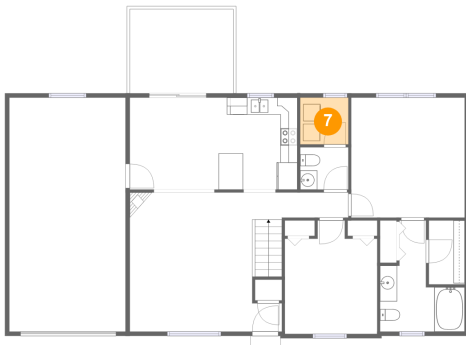

7 Floor 2 - Laundry

Dimensions: 5'8" x 5'6"
Area: 31 sq. ft
Counted as living area: Yes

Heated: Yes
Finished: Yes
Enclosed: Yes
Contiguous: Yes
Permitted: Yes
Wet space: No
Addition: No
Conversion: No