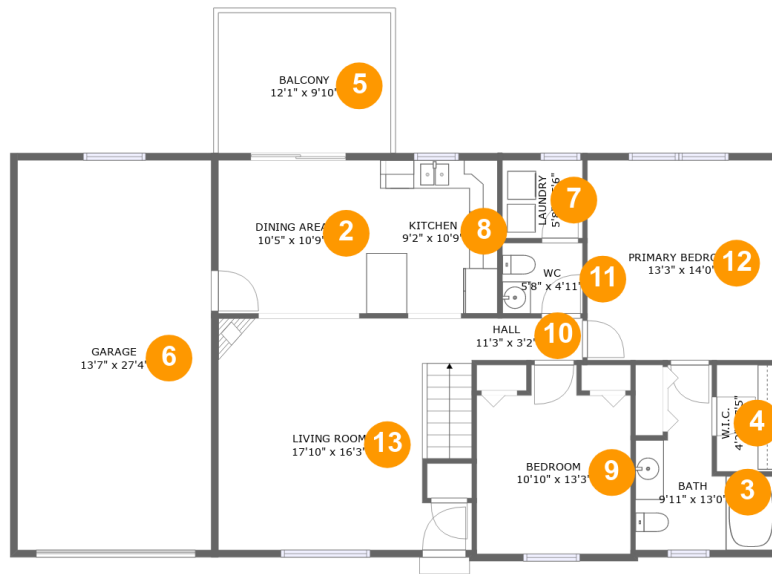

 **2,759** Total sqft

975 Harmony Hill Drive, Weavertown, North Lebanon Township, Lebanon, Lebanon County, Pennsylvania,

Room dimensions

Floor 1

Total sqft: 1097

Living area: 0

| # | | Dimensions | sqft | Counted as living area |
|---|----------|---------------|-------------|------------------------|
| 1 | Basement | 39'2" x 26'3" | 1022 sq. ft | No |

975 Harmony Hill Drive, Weavertown, North Lebanon Township, Lebanon, Lebanon County, Pennsylvania,

Room dimensions

Floor 2

Total sqft: 1662 Living area: 1143

| # | | Dimensions | sqft | Counted as living area |
|----|-----------------|----------------|------------|------------------------|
| 2 | Dining Area | 10'5" x 10'9" | 112 sq. ft | Yes |
| 3 | Bath | 9'11" x 13'0" | 81 sq. ft | Yes |
| 4 | W.I.C. | 4'2" x 7'5" | 31 sq. ft | Yes |
| 5 | Balcony | 12'1" x 9'10" | 119 sq. ft | No |
| 6 | Garage | 13'7" x 27'4" | 372 sq. ft | No |
| 7 | Laundry | 5'8" x 5'6" | 31 sq. ft | Yes |
| 8 | Kitchen | 9'2" x 10'9" | 99 sq. ft | Yes |
| 9 | Bedroom | 10'10" x 13'3" | 127 sq. ft | Yes |
| 10 | Hall | 11'3" x 3'2" | 57 sq. ft | Yes |
| 11 | WC | 5'8" x 4'11" | 28 sq. ft | Yes |
| 12 | Primary Bedroom | 13'3" x 14'0" | 186 sq. ft | Yes |

2 Floor 2 - Dining Area

Dimensions: 10'5" x 10'9"
Area: 112 sq. ft
Counted as living area: Yes

Heated: Yes
Finished: Yes
Enclosed: Yes
Contiguous: Yes
Permitted: Yes
Wet space: No
Addition: No
Conversion: No

Dimensions: 5'8" x 4'11"
Area: 28 sq. ft
Counted as living area: Yes

Heated: Yes
Finished: Yes
Enclosed: Yes
Contiguous: Yes
Permitted: Yes
Wet space: Yes
Addition: No
Conversion: No

975 Harmony Hill Drive, Weavertown, North Lebanon Township, Lebanon, Lebanon County, Pennsylvania,