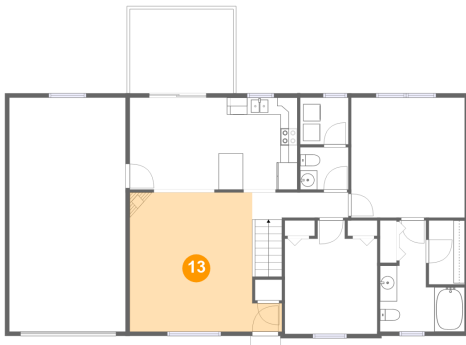

13 Floor 2 - Living Room

Dimensions: 17'10" x 16'3"
Area: 245 sq. ft
Counted as living area: Yes

Heated: Yes
Finished: Yes
Enclosed: Yes
Contiguous: Yes
Permitted: Yes
Wet space: No
Addition: No
Conversion: No