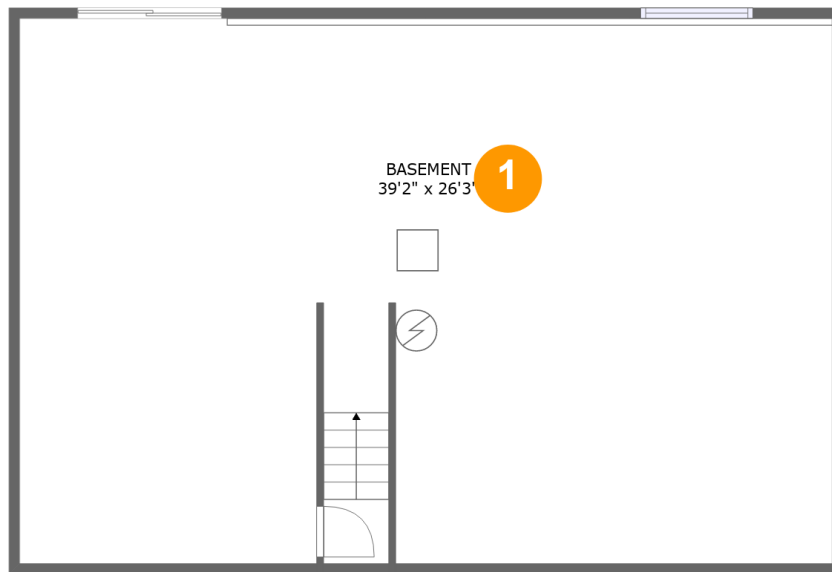

 **2,759** Total sqft

975 Harmony Hill Drive, Weavertown, North Lebanon Township, Lebanon, Lebanon County, Pennsylvania,

Room dimensions

Floor 1

Total sqft: 1097

Living area: 0

| # | | Dimensions | sqft | Counted as living area |
|---|----------|---------------|-------------|------------------------|
| 1 | Basement | 39'2" x 26'3" | 1022 sq. ft | No |