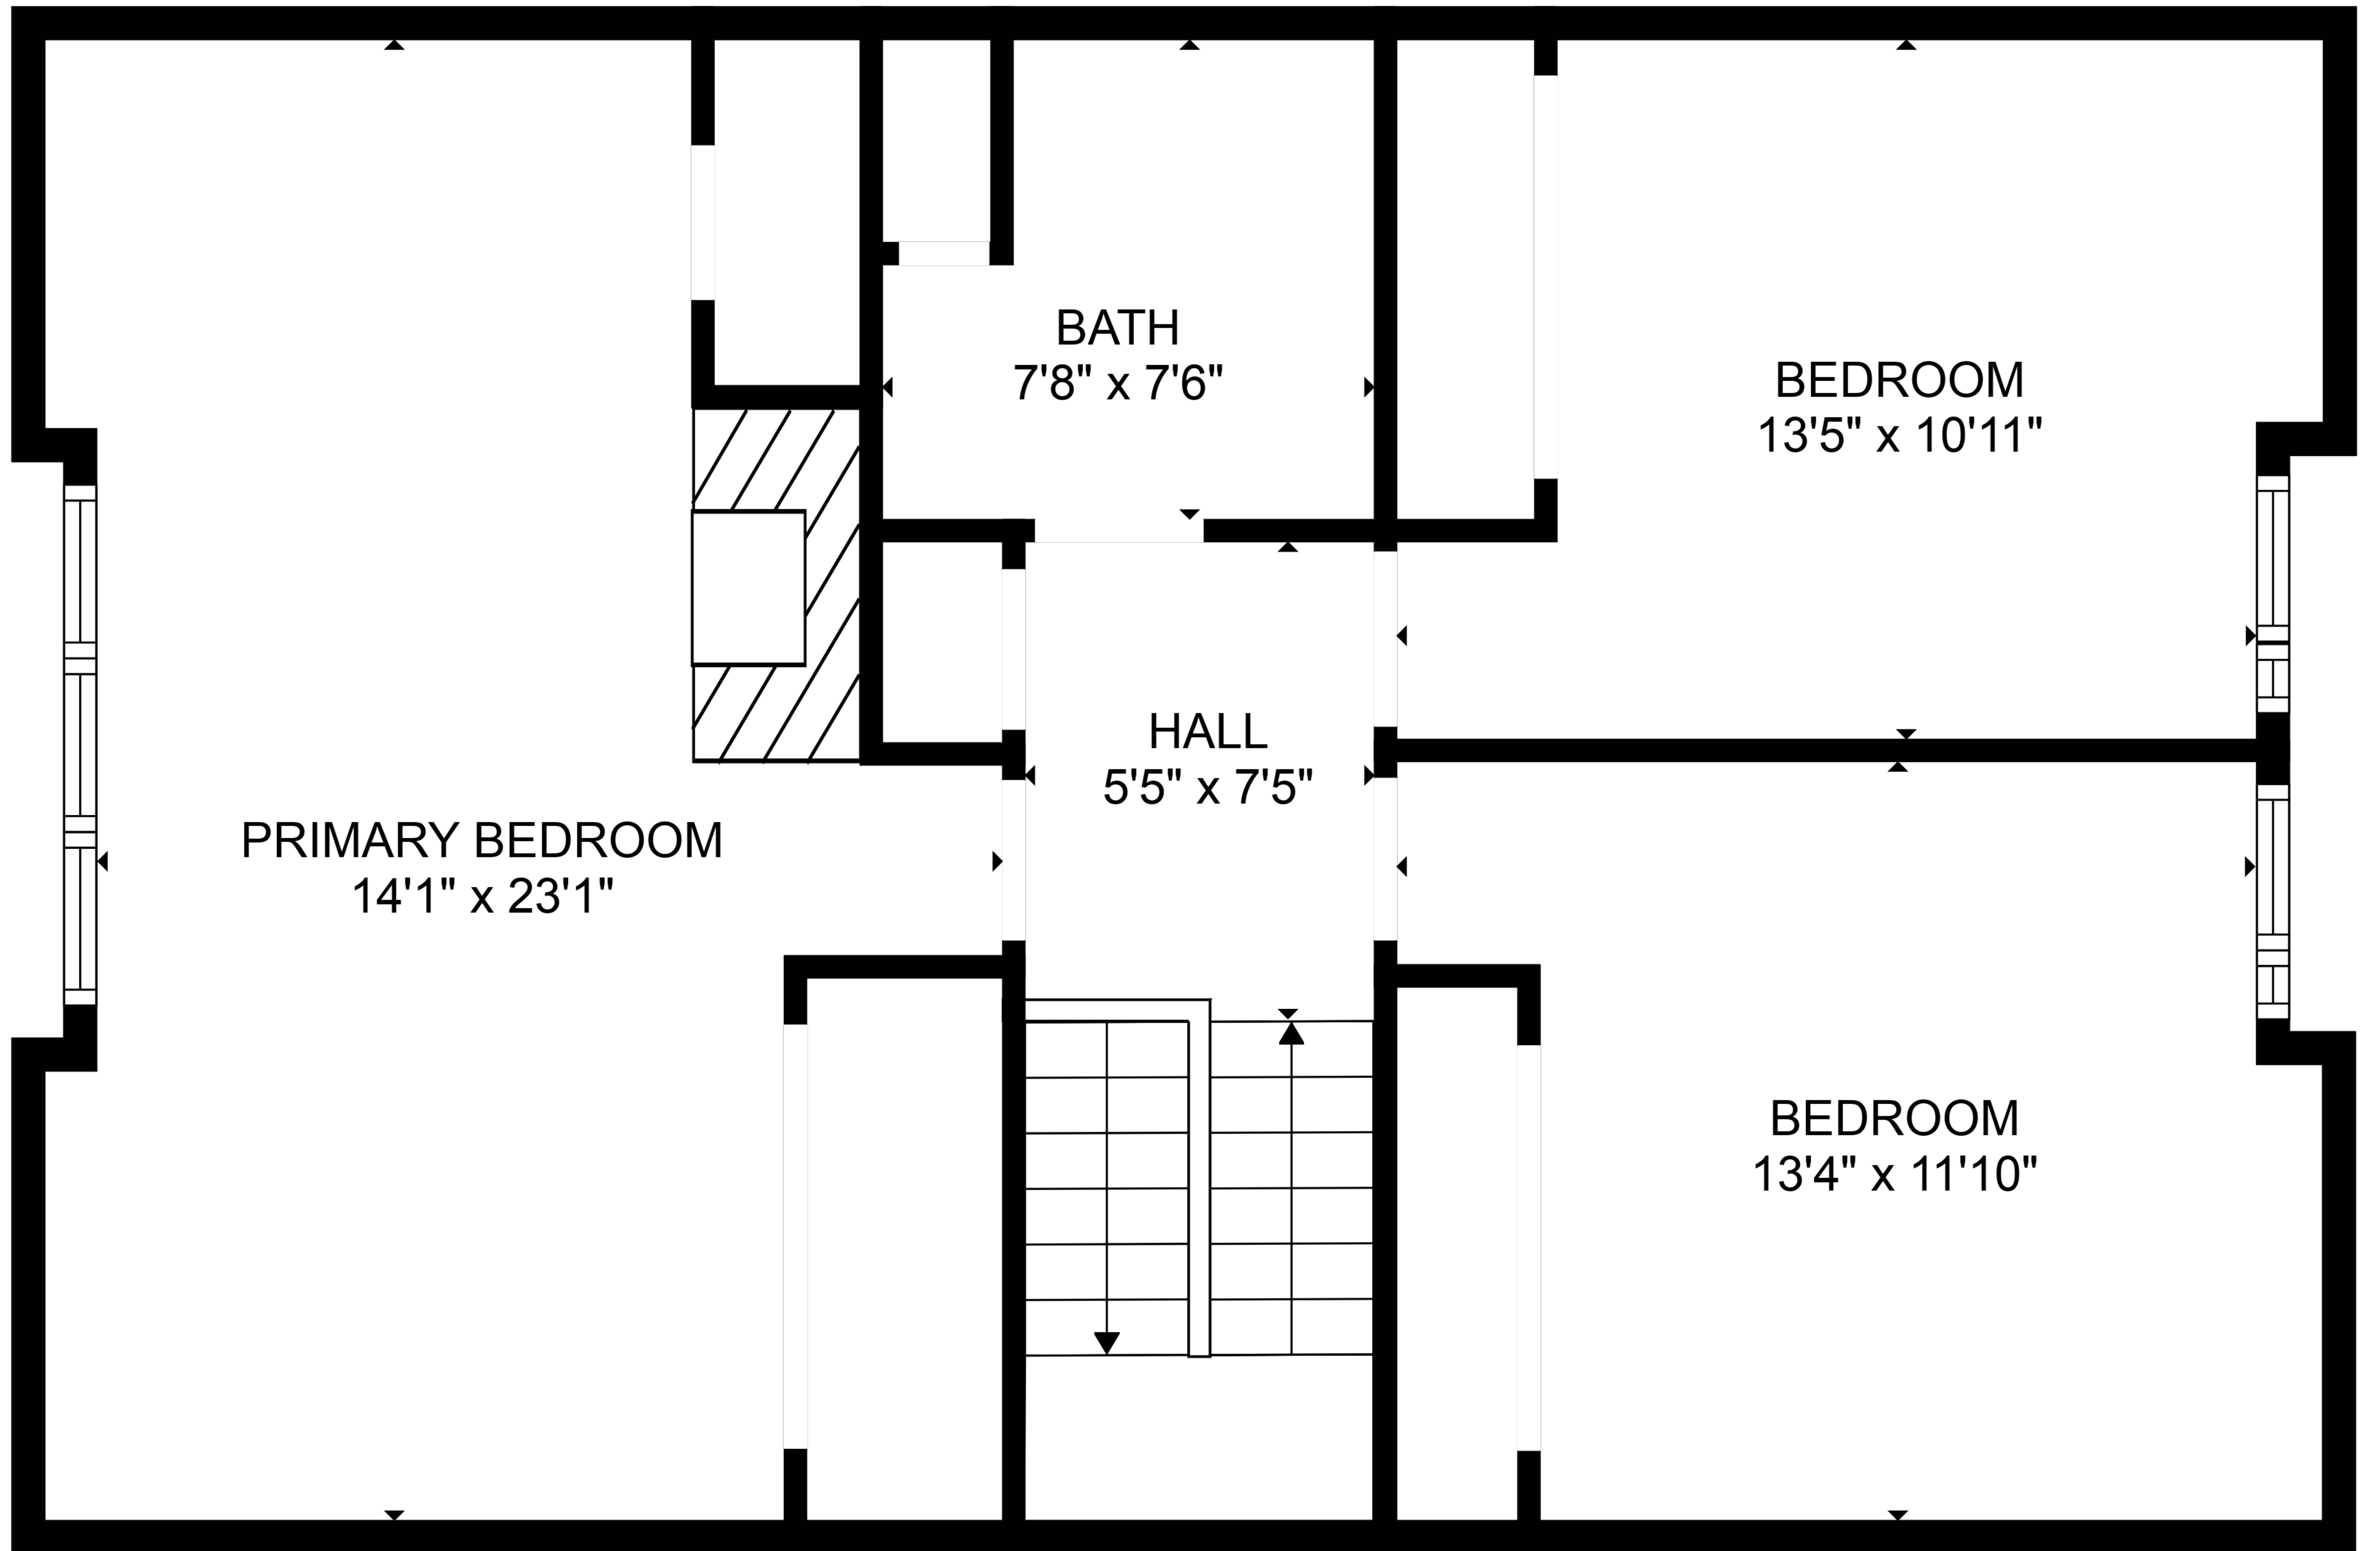

TOTAL: 1976 sq. ft
FLOOR 1: 1173 sq. ft, FLOOR 2: 803 sq. ft

PRIMARY BEDROOM
14'1" x 23'1"

BATH
7'8" x 7'6"

HALL
5'5" x 7'5"

BEDROOM
13'5" x 10'11"

BEDROOM
13'4" x 11'10"

TOTAL: 1976 sq. ft
FLOOR 1: 1173 sq. ft, FLOOR 2: 803 sq. ft

FLOOR 2

FLOOR 1

TOTAL: 1976 sq. ft
 FLOOR 1: 1173 sq. ft, FLOOR 2: 803 sq. ft