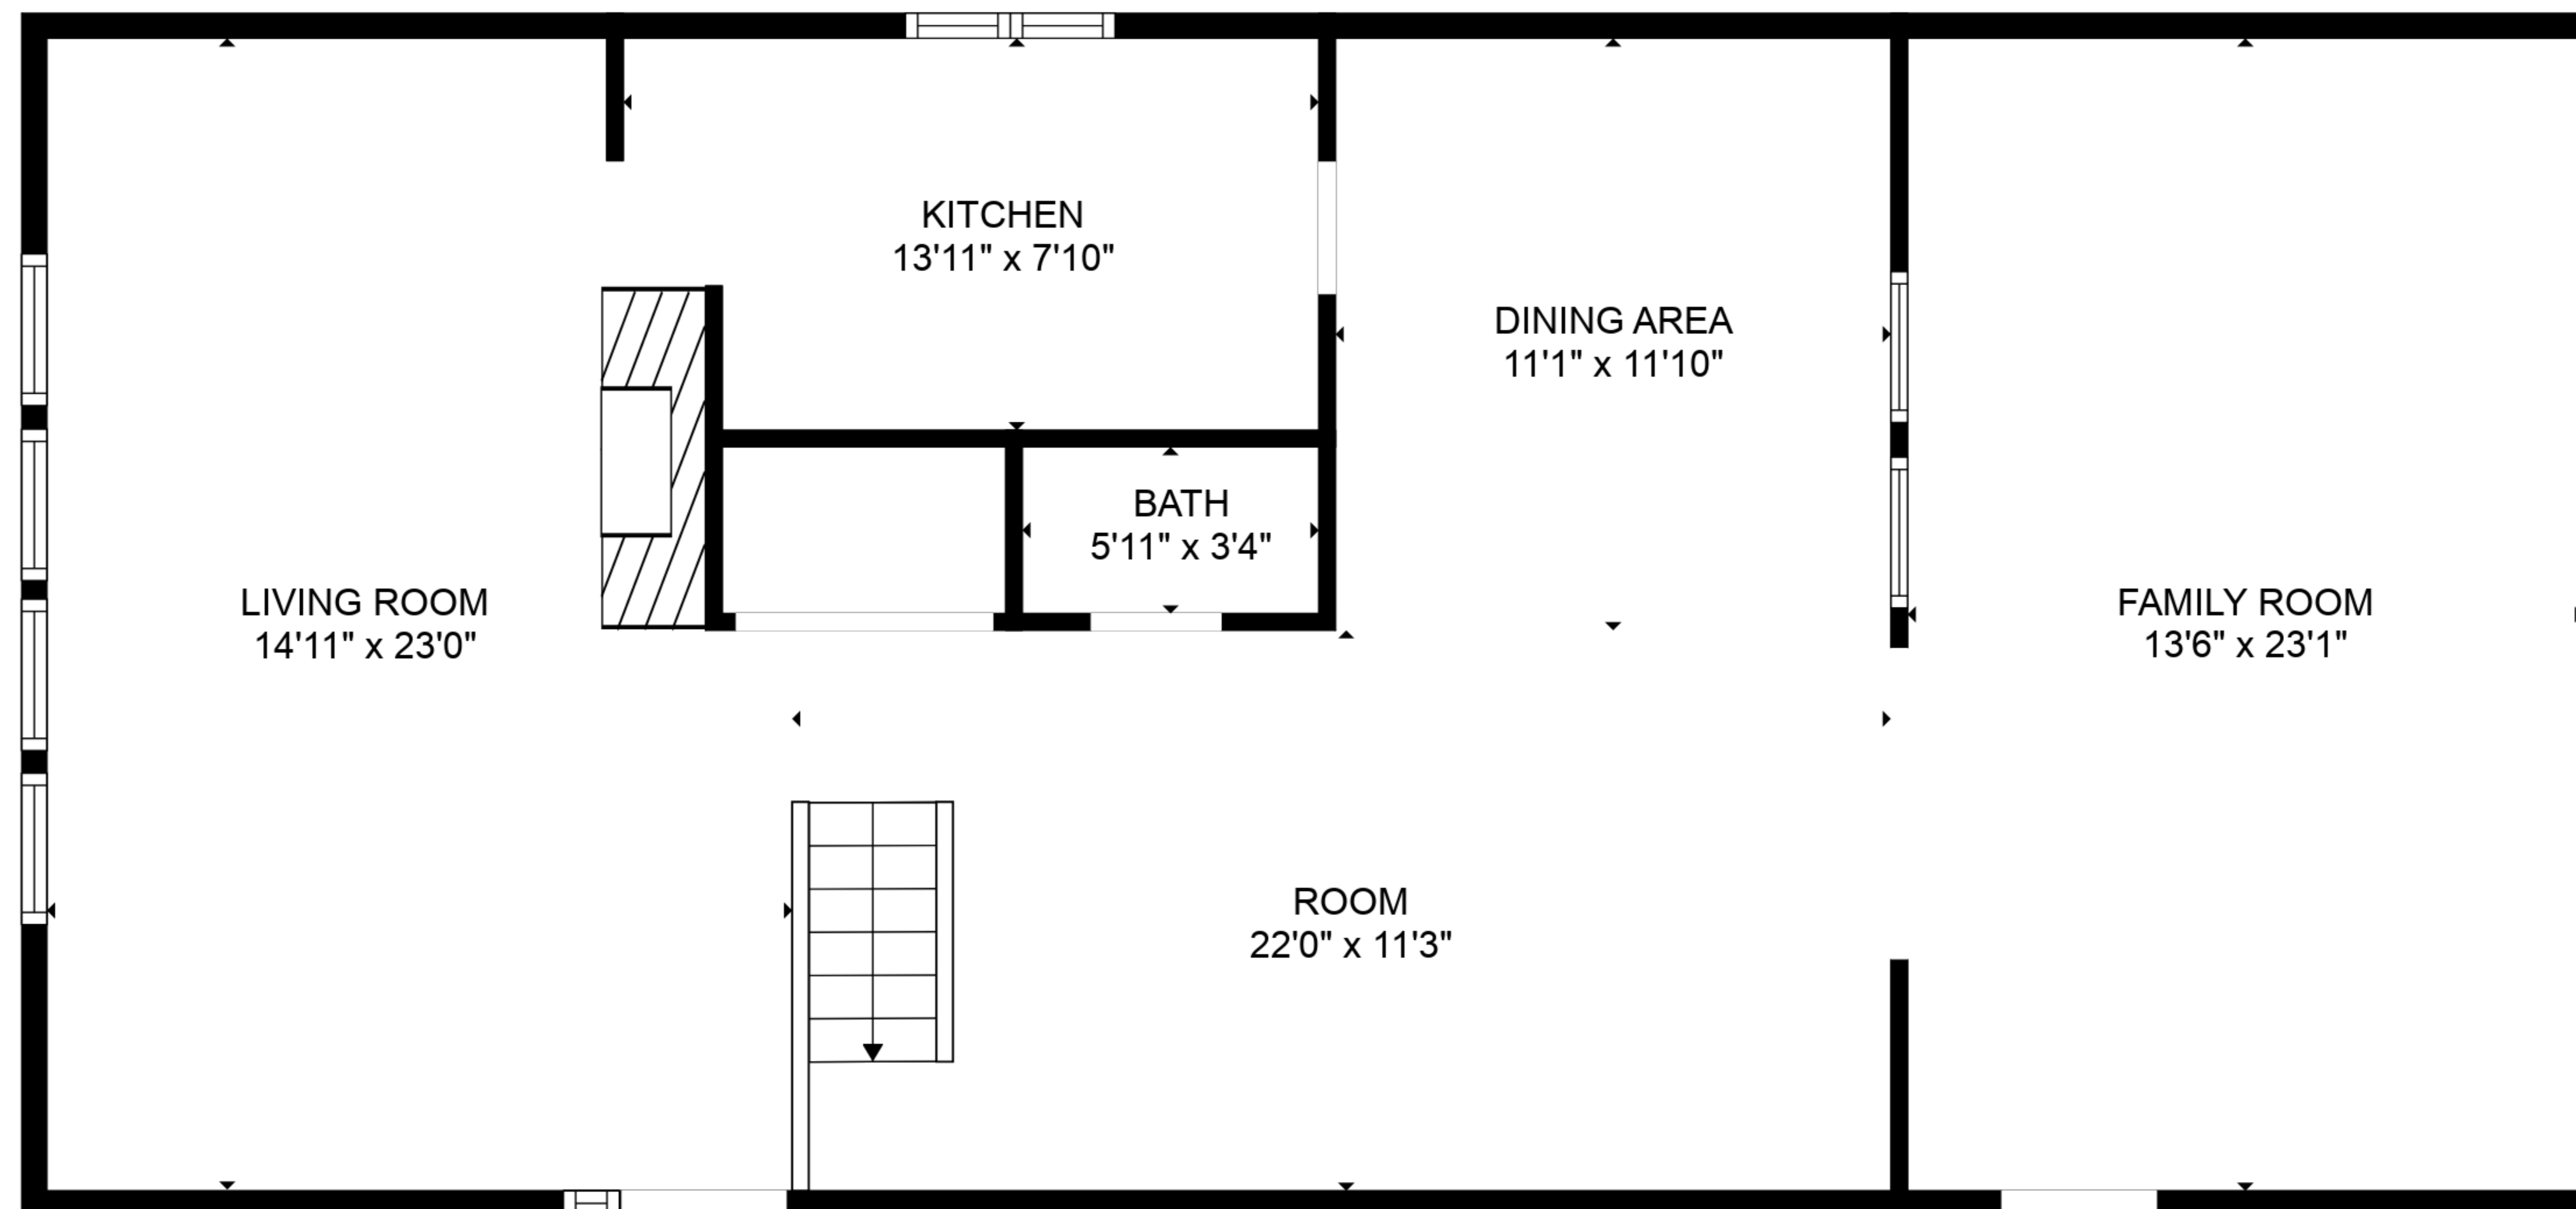

TOTAL: 1976 sq. ft
FLOOR 1: 1173 sq. ft, FLOOR 2: 803 sq. ft

PRIMARY BEDROOM
14'1" x 23'1"

BATH
7'8" x 7'6"

HALL
5'5" x 7'5"

BEDROOM
13'5" x 10'11"

BEDROOM
13'4" x 11'10"

TOTAL: 1976 sq. ft
FLOOR 1: 1173 sq. ft, FLOOR 2: 803 sq. ft

FLOOR 2

FLOOR 1

TOTAL: 1976 sq. ft
 FLOOR 1: 1173 sq. ft, FLOOR 2: 803 sq. ft