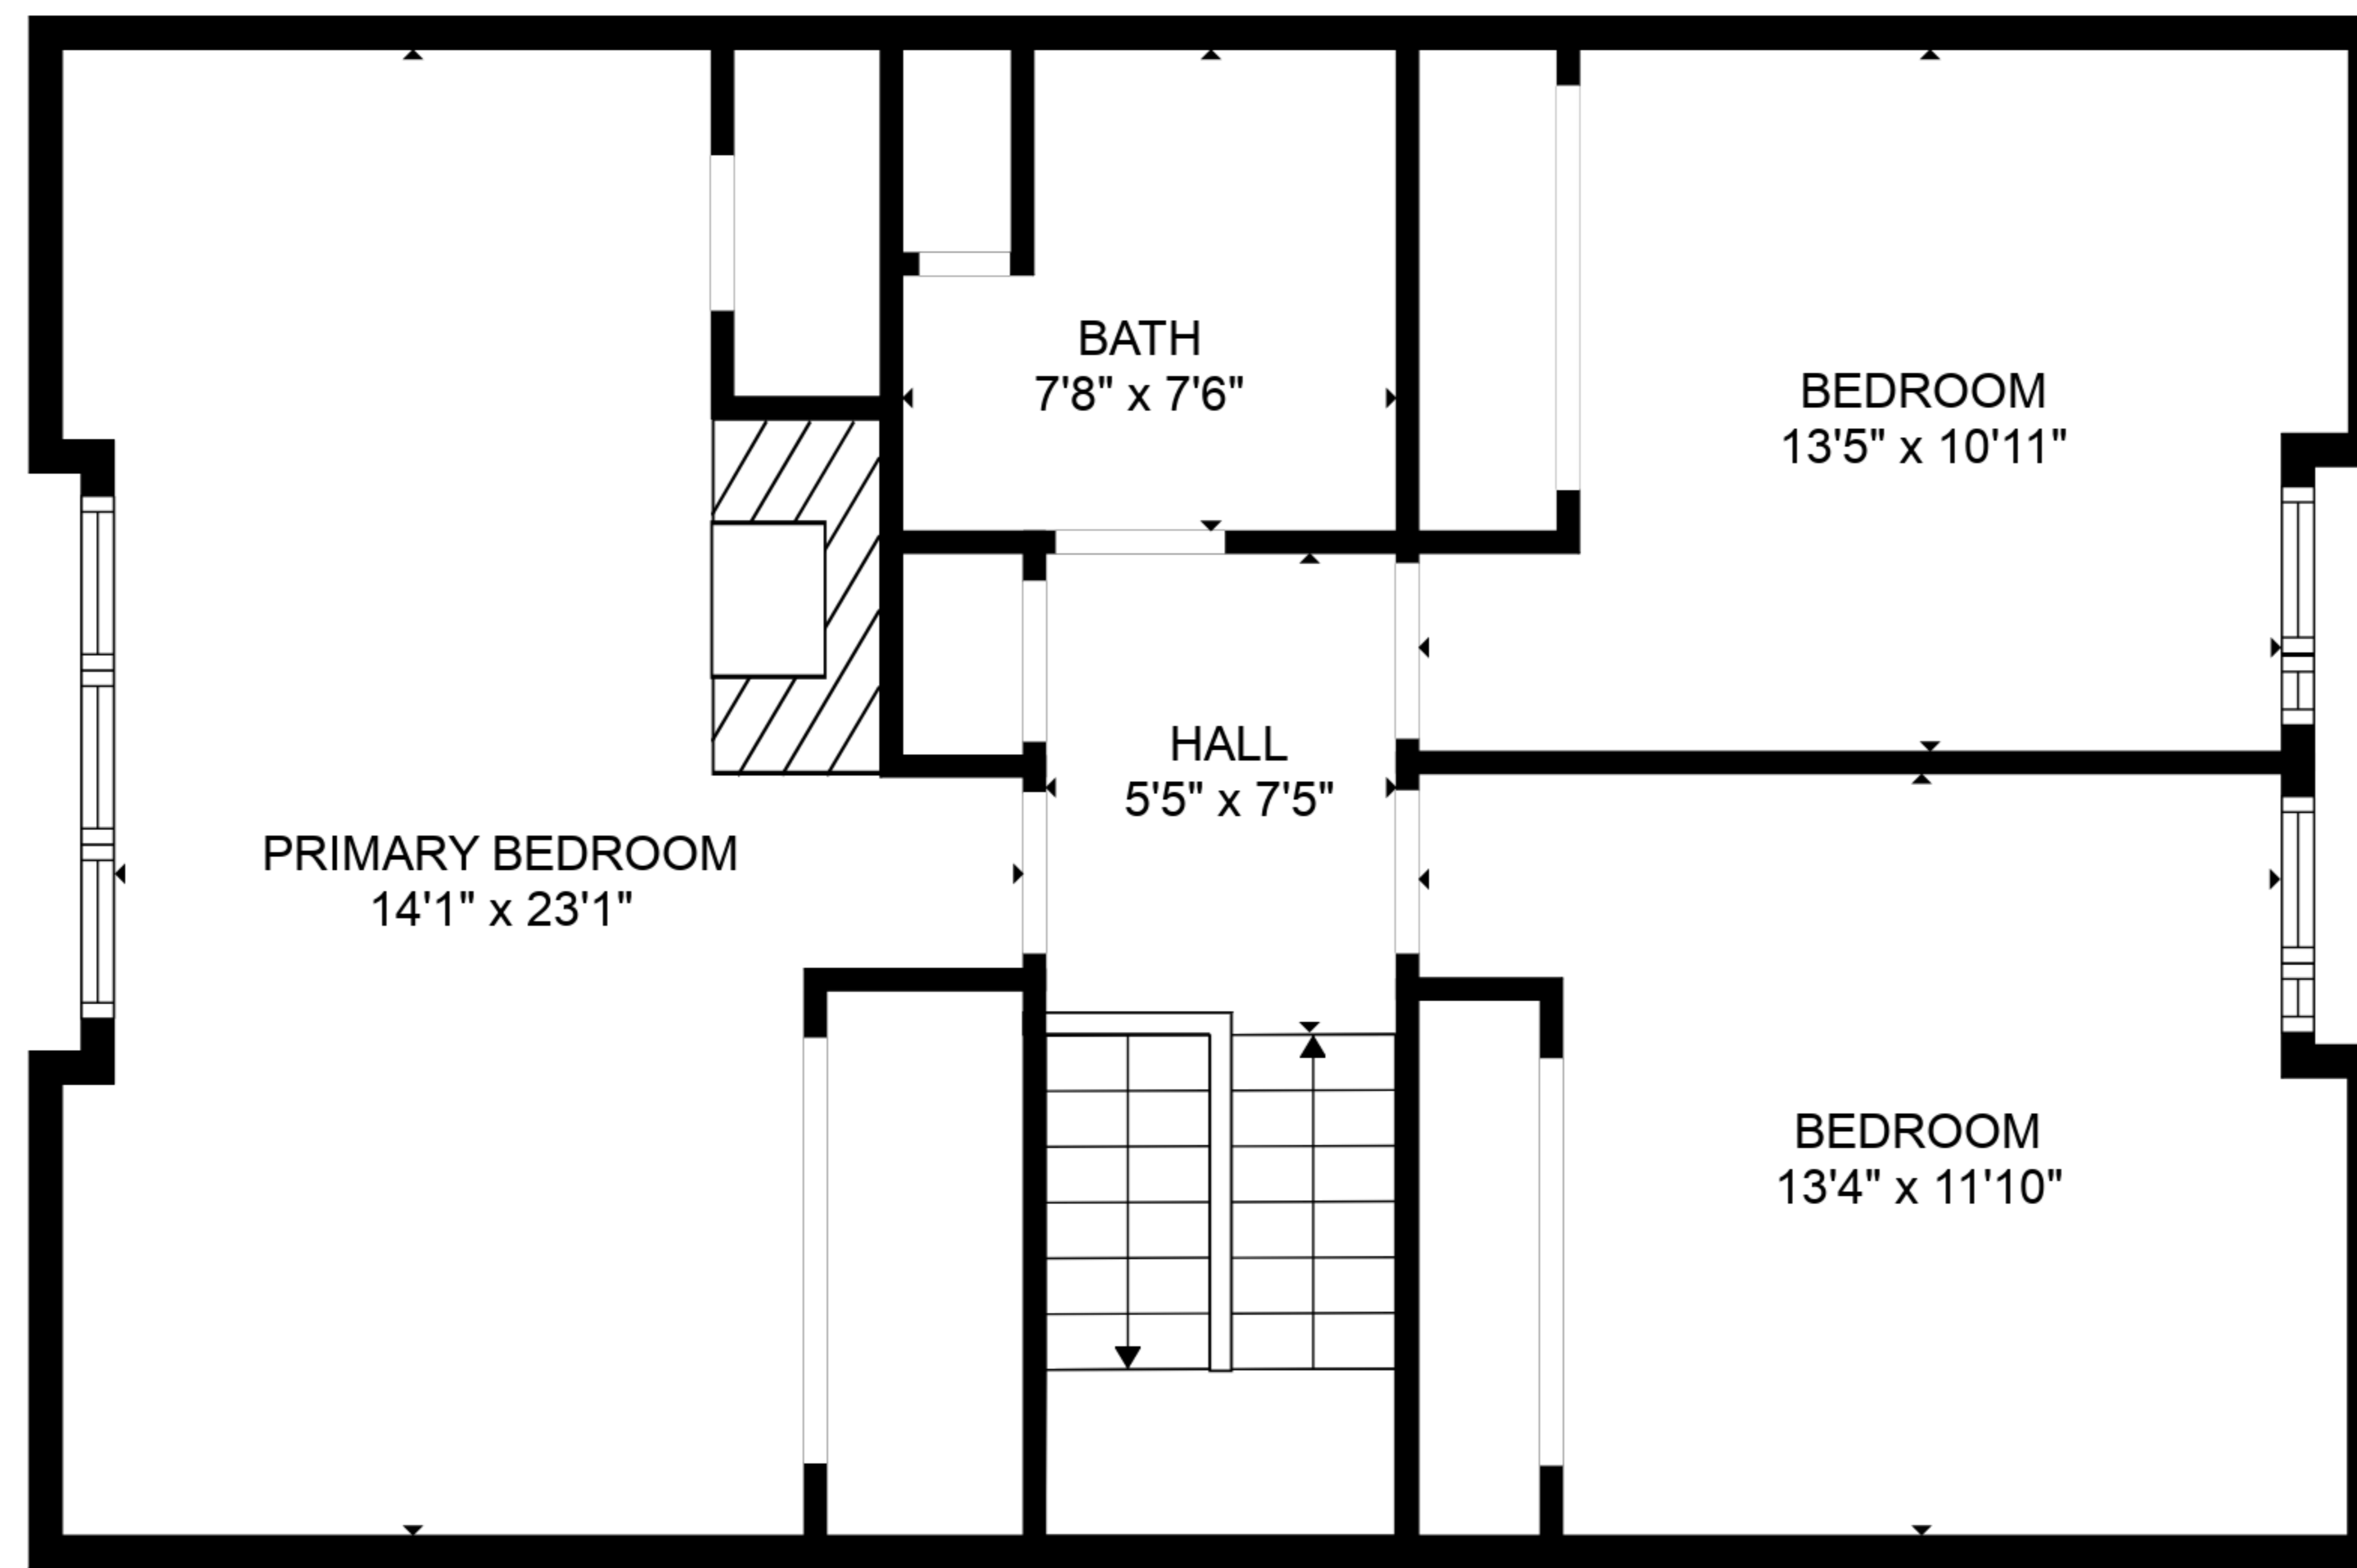

TOTAL: 1976 sq. ft
FLOOR 1: 1173 sq. ft, FLOOR 2: 803 sq. ft

PRIMARY BEDROOM
14'1" x 23'1"

BATH
7'8" x 7'6"

HALL
5'5" x 7'5"

BEDROOM
13'5" x 10'11"

BEDROOM
13'4" x 11'10"

TOTAL: 1976 sq. ft
FLOOR 1: 1173 sq. ft, FLOOR 2: 803 sq. ft

FLOOR 2

FLOOR 1

TOTAL: 1976 sq. ft
 FLOOR 1: 1173 sq. ft, FLOOR 2: 803 sq. ft