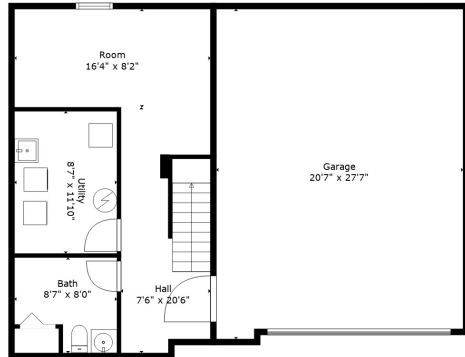

Floor 2

Floor 3

Floor 1

TOTAL: 2750 sq. ft

Below Ground: 364 sq. ft, FLOOR 2: 1324 sq. ft, FLOOR 3: 1062 sq. ft
 EXCLUDED AREAS: GARAGE: 552 sq. ft, UTILITY: 102 sq. ft, DECK: 198 sq. ft,
 PATIO: 491 sq. ft, OPEN TO BELOW: 79 sq. ft

Measurements Are Calculated By Cubicasa Technology. Deemed Highly Reliable But Not Guaranteed.

TOTAL: 2750 sq. ft

Below Ground: 364 sq. ft, FLOOR 2: 1324 sq. ft, FLOOR 3: 1062 sq. ft
 EXCLUDED AREAS: GARAGE: 552 sq. ft, UTILITY: 102 sq. ft, DECK: 198 sq. ft,
 PATIO: 491 sq. ft, OPEN TO BELOW: 79 sq. ft