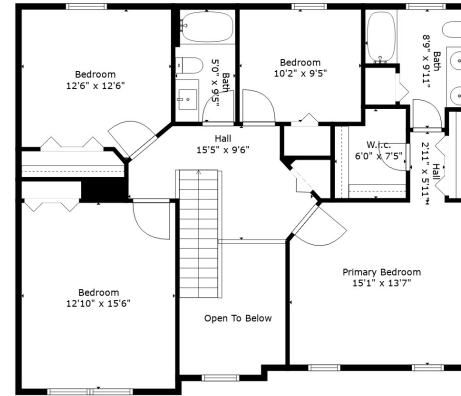

Floor 2

Floor 3

Floor 1

TOTAL: 2750 sq. ft

Below Ground: 364 sq. ft, FLOOR 2: 1324 sq. ft, FLOOR 3: 1062 sq. ft
 EXCLUDED AREAS: GARAGE: 552 sq. ft, UTILITY: 102 sq. ft, DECK: 198 sq. ft,
 PATIO: 491 sq. ft, OPEN TO BELOW: 79 sq. ft

Measurements Are Calculated By Cubicasa Technology. Deemed Highly Reliable But Not Guaranteed.

TOTAL: 2750 sq. ft

Below Ground: 364 sq. ft, FLOOR 2: 1324 sq. ft, FLOOR 3: 1062 sq. ft
 EXCLUDED AREAS: GARAGE: 552 sq. ft, UTILITY: 102 sq. ft, DECK: 198 sq. ft,
 PATIO: 491 sq. ft, OPEN TO BELOW: 79 sq. ft