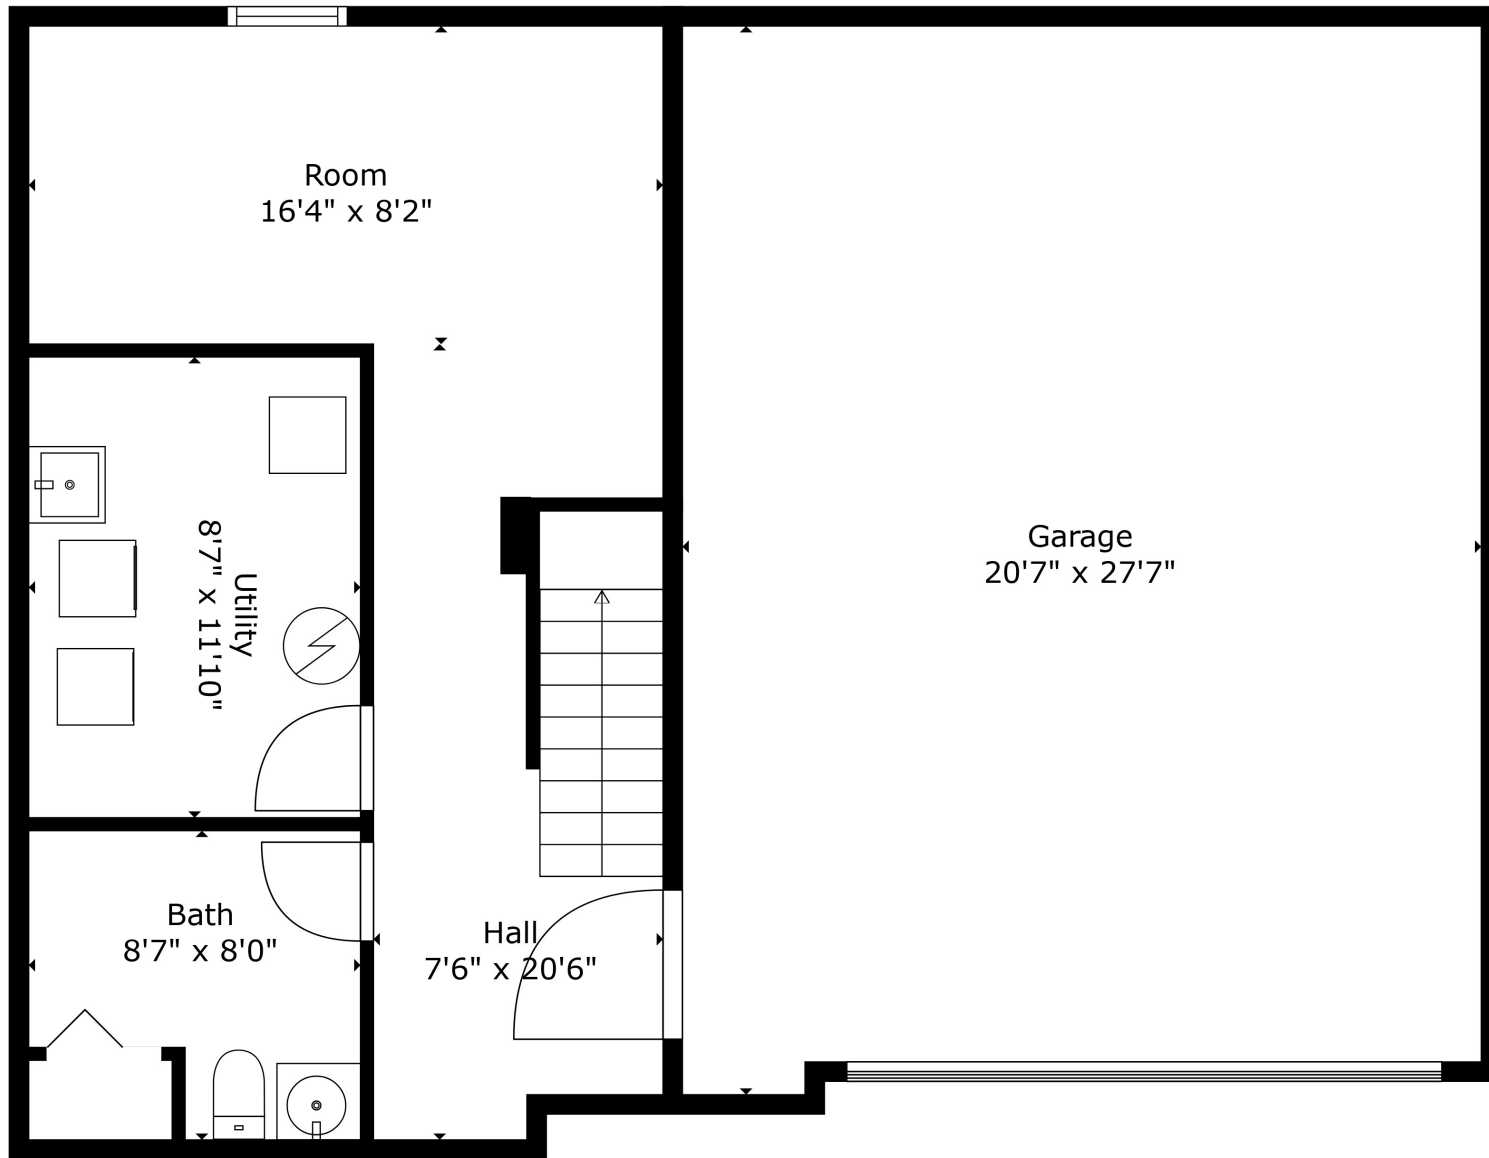

Floor 2

Floor 3

Floor 1

TOTAL: 2750 sq. ft

Below Ground: 364 sq. ft, FLOOR 2: 1324 sq. ft, FLOOR 3: 1062 sq. ft
 EXCLUDED AREAS: GARAGE: 552 sq. ft, UTILITY: 102 sq. ft, DECK: 198 sq. ft,
 PATIO: 491 sq. ft, OPEN TO BELOW: 79 sq. ft

Measurements Are Calculated By Cubicasa Technology. Deemed Highly Reliable But Not Guaranteed.

TOTAL: 2750 sq. ft

Below Ground: 364 sq. ft, FLOOR 2: 1324 sq. ft, FLOOR 3: 1062 sq. ft
 EXCLUDED AREAS: GARAGE: 552 sq. ft, UTILITY: 102 sq. ft, DECK: 198 sq. ft,
 PATIO: 491 sq. ft, OPEN TO BELOW: 79 sq. ft