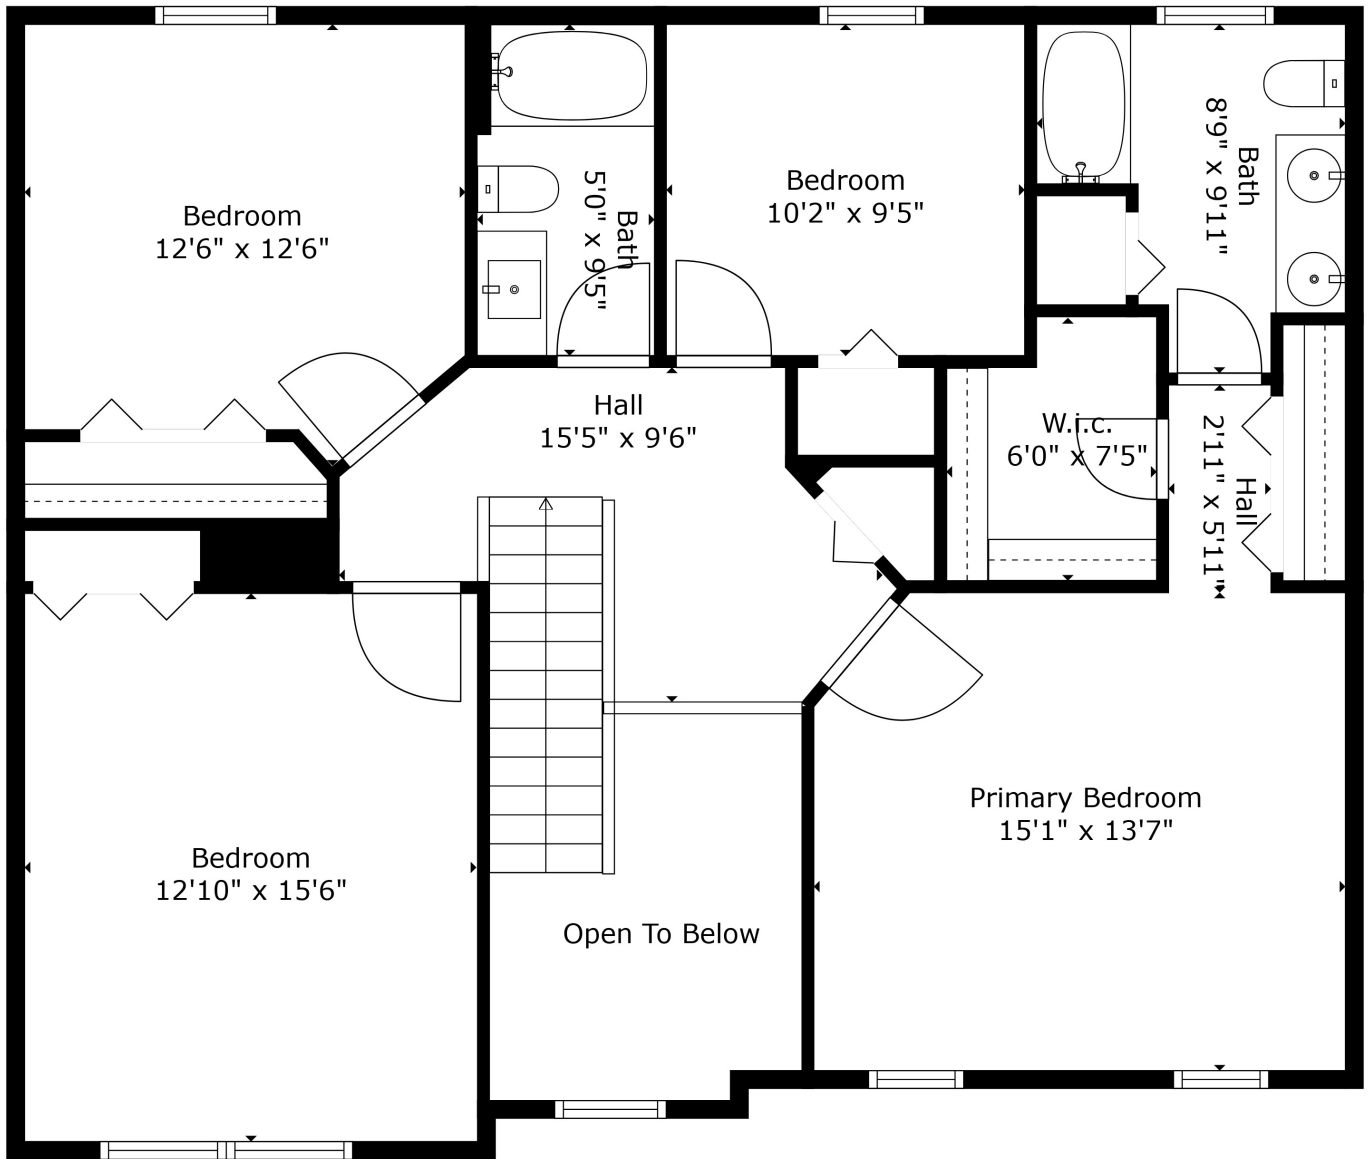

Floor 2

Floor 3

Floor 1

TOTAL: 2750 sq. ft

Below Ground: 364 sq. ft, FLOOR 2: 1324 sq. ft, FLOOR 3: 1062 sq. ft
 EXCLUDED AREAS: GARAGE: 552 sq. ft, UTILITY: 102 sq. ft, DECK: 198 sq. ft,
 PATIO: 491 sq. ft, OPEN TO BELOW: 79 sq. ft

Measurements Are Calculated By Cubicasa Technology. Deemed Highly Reliable But Not Guaranteed.

TOTAL: 2750 sq. ft

Below Ground: 364 sq. ft, FLOOR 2: 1324 sq. ft, FLOOR 3: 1062 sq. ft
 EXCLUDED AREAS: GARAGE: 552 sq. ft, UTILITY: 102 sq. ft, DECK: 198 sq. ft,
 PATIO: 491 sq. ft, OPEN TO BELOW: 79 sq. ft