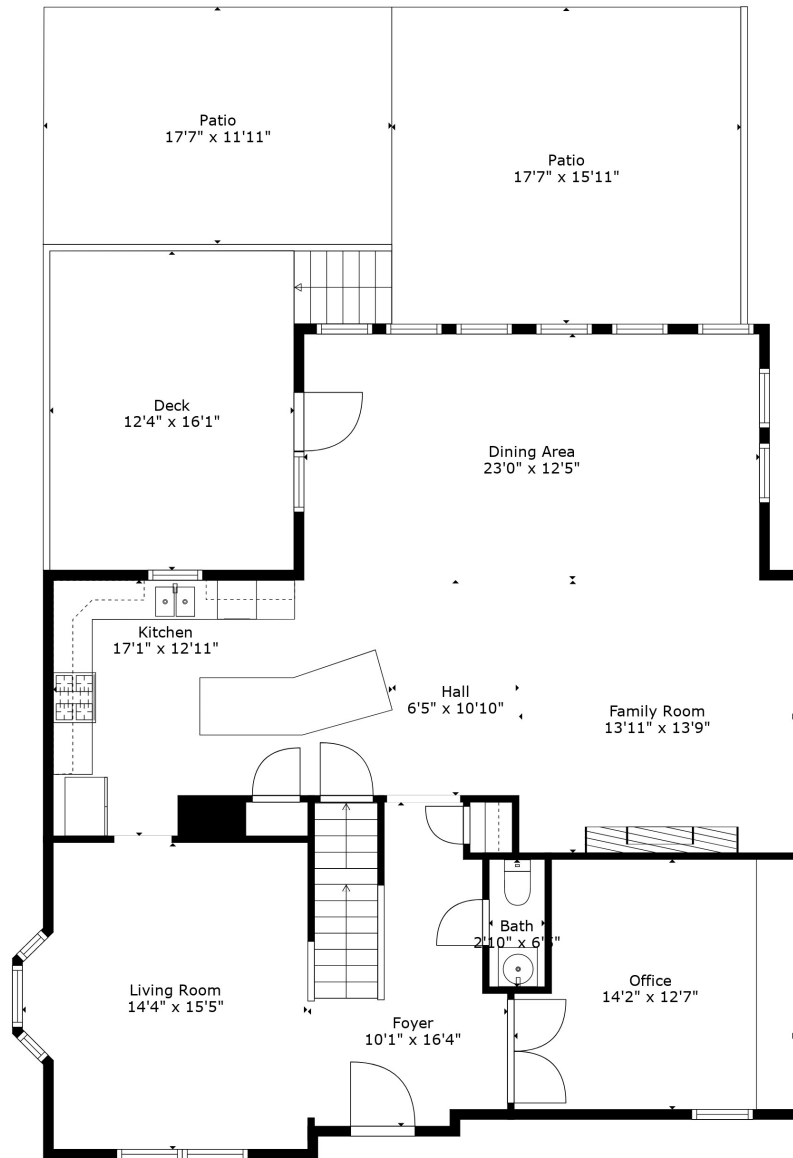

Floor 2

Floor 3

Floor 1

TOTAL: 2750 sq. ft

Below Ground: 364 sq. ft, FLOOR 2: 1324 sq. ft, FLOOR 3: 1062 sq. ft
 EXCLUDED AREAS: GARAGE: 552 sq. ft, UTILITY: 102 sq. ft, DECK: 198 sq. ft,
 PATIO: 491 sq. ft, OPEN TO BELOW: 79 sq. ft

Measurements Are Calculated By Cubicasa Technology. Deemed Highly Reliable But Not Guaranteed.

TOTAL: 2750 sq. ft

Below Ground: 364 sq. ft, FLOOR 2: 1324 sq. ft, FLOOR 3: 1062 sq. ft
 EXCLUDED AREAS: GARAGE: 552 sq. ft, UTILITY: 102 sq. ft, DECK: 198 sq. ft,
 PATIO: 491 sq. ft, OPEN TO BELOW: 79 sq. ft