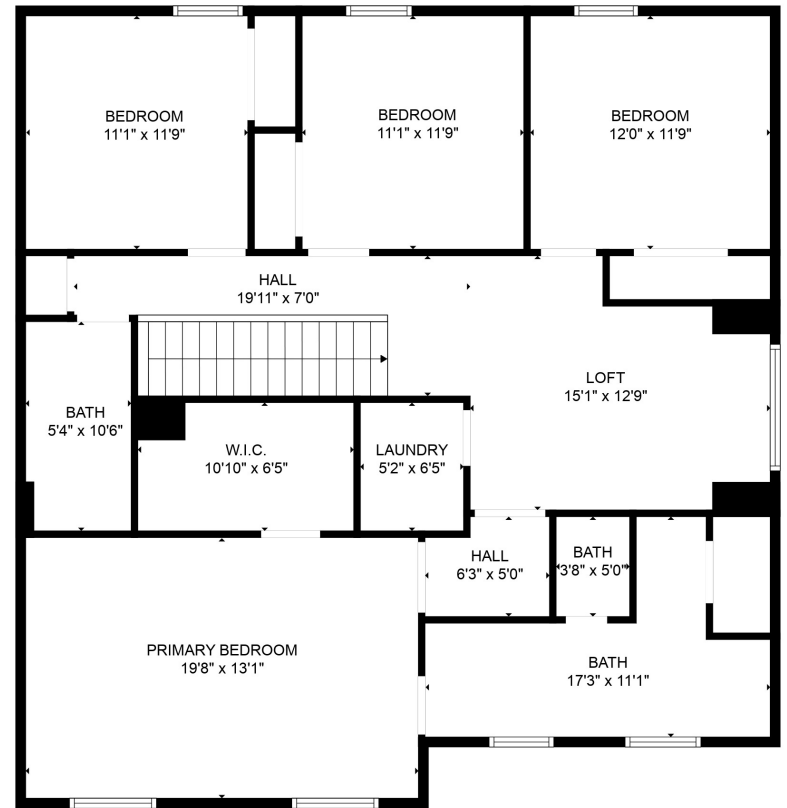

FLOOR 1

FLOOR 2

TOTAL: 2421 sq. ft
 FLOOR 1: 1007 sq. ft, FLOOR 2: 1414 sq. ft
 EXCLUDED AREAS: GARAGE: 583 sq. ft

TOTAL: 2421 sq. ft
 FLOOR 1: 1007 sq. ft, FLOOR 2: 1414 sq. ft
 EXCLUDED AREAS: GARAGE: 583 sq. ft

TOTAL: 2421 sq. ft
FLOOR 1: 1007 sq. ft, FLOOR 2: 1414 sq. ft
EXCLUDED AREAS: GARAGE: 583 sq. ft