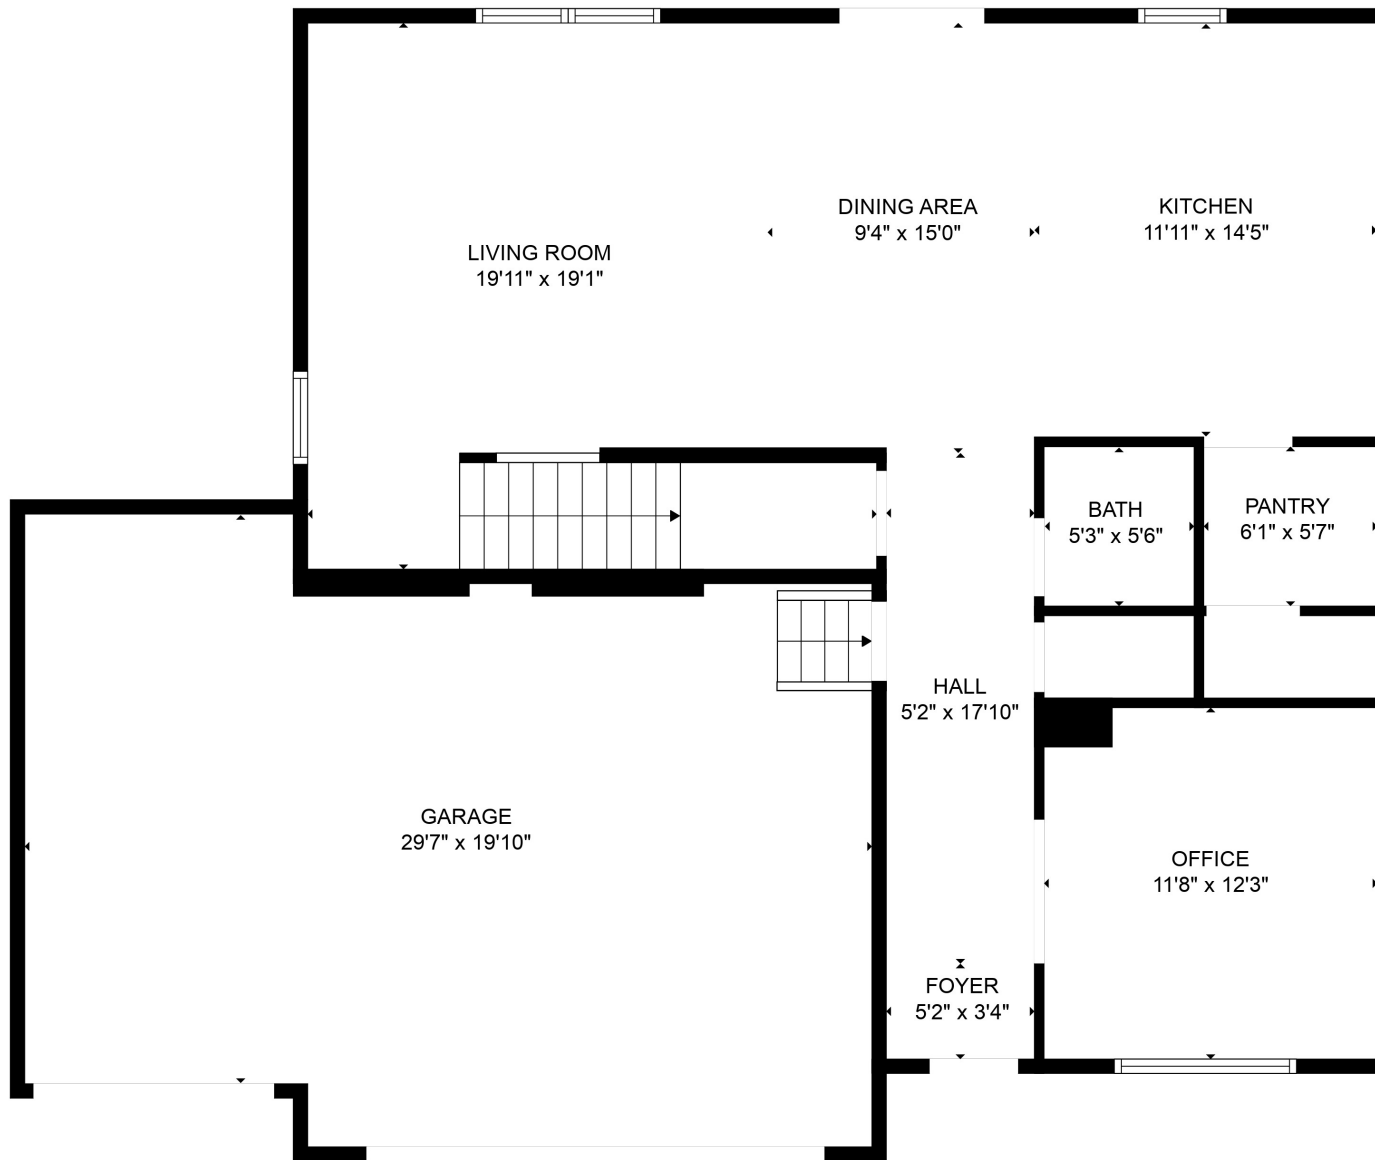

FLOOR 1

FLOOR 2

TOTAL: 2421 sq. ft
 FLOOR 1: 1007 sq. ft, FLOOR 2: 1414 sq. ft
 EXCLUDED AREAS: GARAGE: 583 sq. ft

TOTAL: 2421 sq. ft
 FLOOR 1: 1007 sq. ft, FLOOR 2: 1414 sq. ft
 EXCLUDED AREAS: GARAGE: 583 sq. ft

TOTAL: 2421 sq. ft
FLOOR 1: 1007 sq. ft, FLOOR 2: 1414 sq. ft
EXCLUDED AREAS: GARAGE: 583 sq. ft