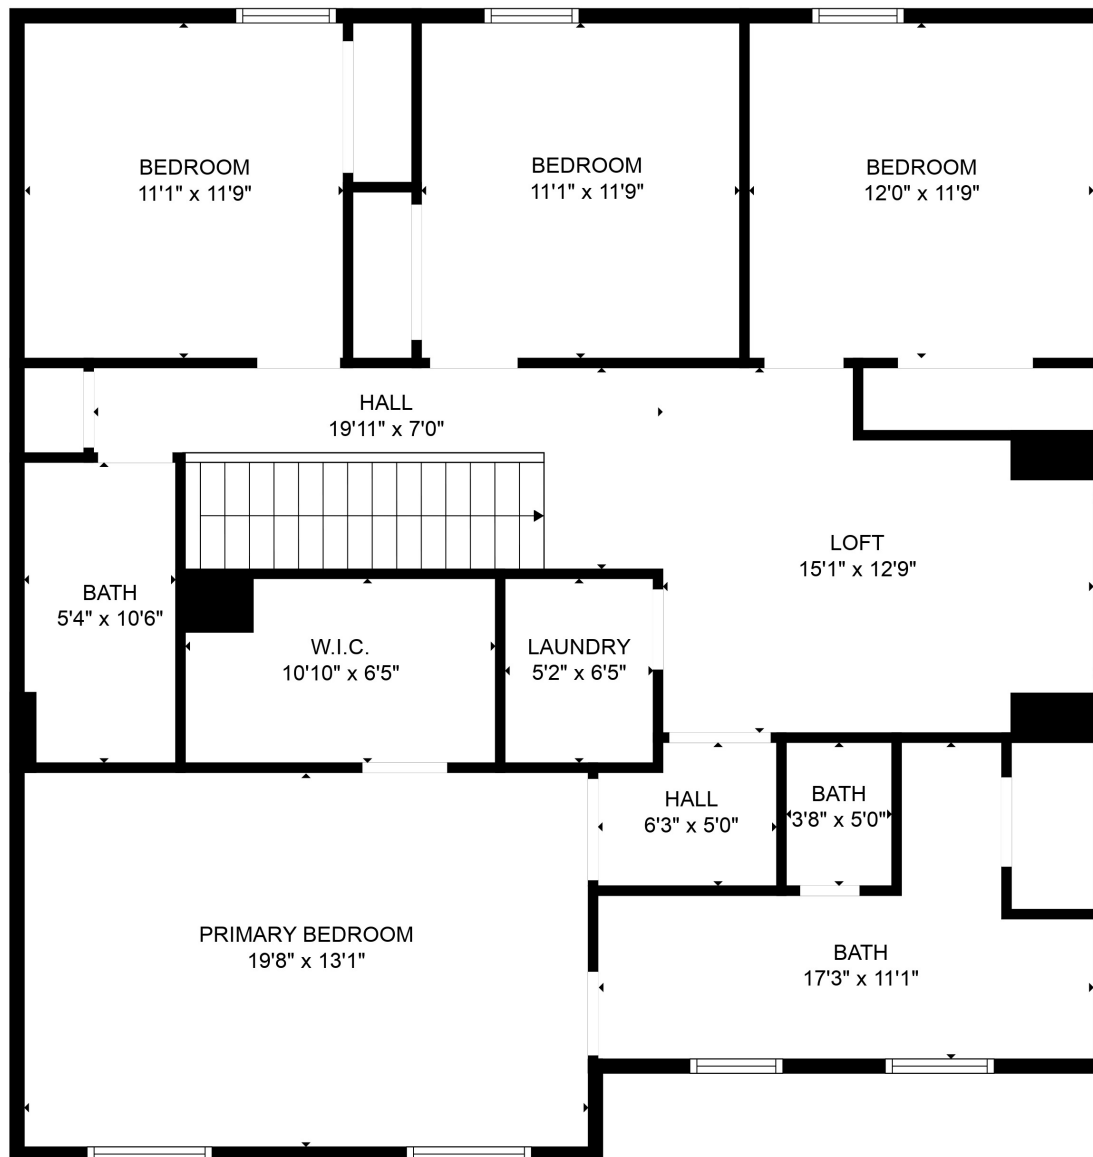

FLOOR 1

FLOOR 2

TOTAL: 2421 sq. ft
 FLOOR 1: 1007 sq. ft, FLOOR 2: 1414 sq. ft
 EXCLUDED AREAS: GARAGE: 583 sq. ft

TOTAL: 2421 sq. ft
 FLOOR 1: 1007 sq. ft, FLOOR 2: 1414 sq. ft
 EXCLUDED AREAS: GARAGE: 583 sq. ft

TOTAL: 2421 sq. ft
FLOOR 1: 1007 sq. ft, FLOOR 2: 1414 sq. ft
EXCLUDED AREAS: GARAGE: 583 sq. ft