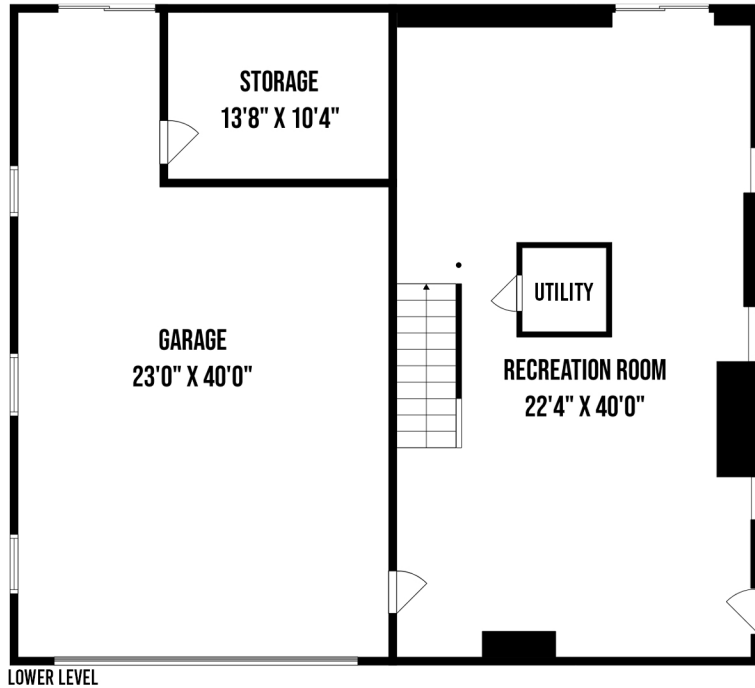

416 W BAY DRIVE LONG BEACH NY

PREPARED BY HOME MEDIA GROUP INC. TEL 212-731-2301
THIS FLOOR PLAN ILLUSTRATION IS AN APPROXIMATION OF EXISTING STRUCTURES AND FEATURES AND IS PROVIDED FOR CONVENIENCE ONLY
WITH THE PERMISSION OF THE SELLER. ALL MEASUREMENTS ARE APPROXIMATE AND NOT GUARANTEED TO BE EXACT OR TO SCALE.