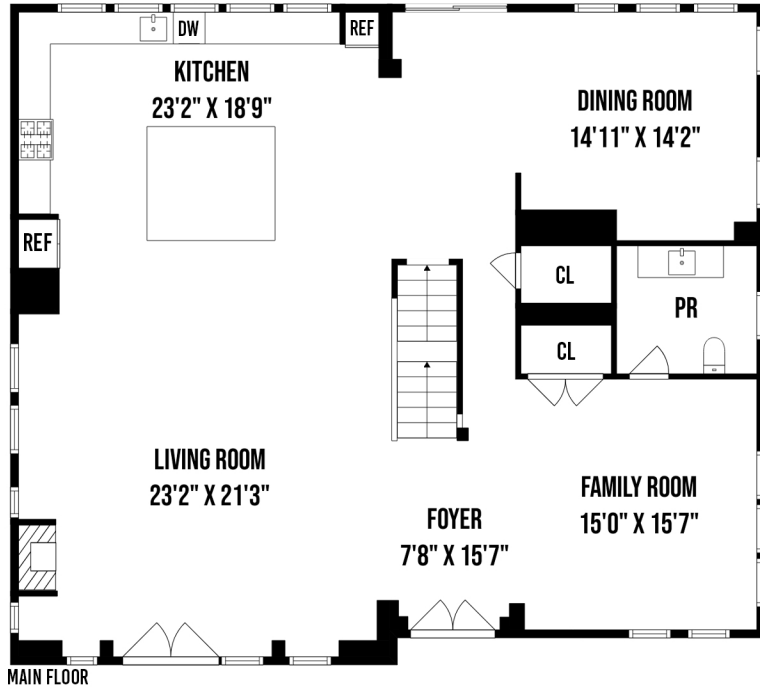

416 W BAY DRIVE LONG BEACH NY

PREPARED BY HOME MEDIA GROUP INC. TEL 212-731-2301
THIS FLOOR PLAN ILLUSTRATION IS AN APPROXIMATION OF EXISTING STRUCTURES AND FEATURES AND IS PROVIDED FOR CONVENIENCE ONLY
WITH THE PERMISSION OF THE SELLER. ALL MEASUREMENTS ARE APPROXIMATE AND NOT GUARANTEED TO BE EXACT OR TO SCALE.