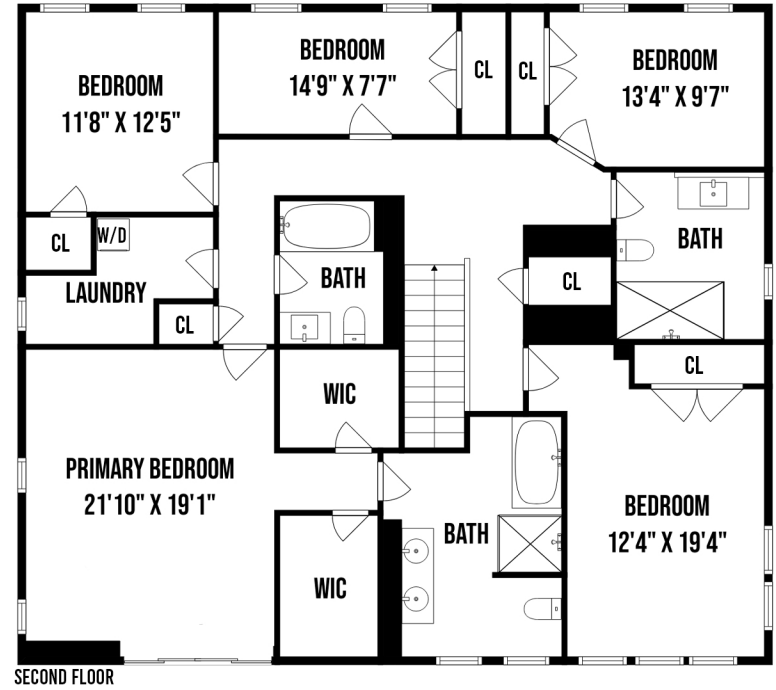

416 W BAY DRIVE LONG BEACH NY

PREPARED BY HOME MEDIA GROUP INC. TEL 212-731-2301
THIS FLOOR PLAN ILLUSTRATION IS AN APPROXIMATION OF EXISTING STRUCTURES AND FEATURES AND IS PROVIDED FOR CONVENIENCE ONLY
WITH THE PERMISSION OF THE SELLER. ALL MEASUREMENTS ARE APPROXIMATE AND NOT GUARANTEED TO BE EXACT OR TO SCALE.