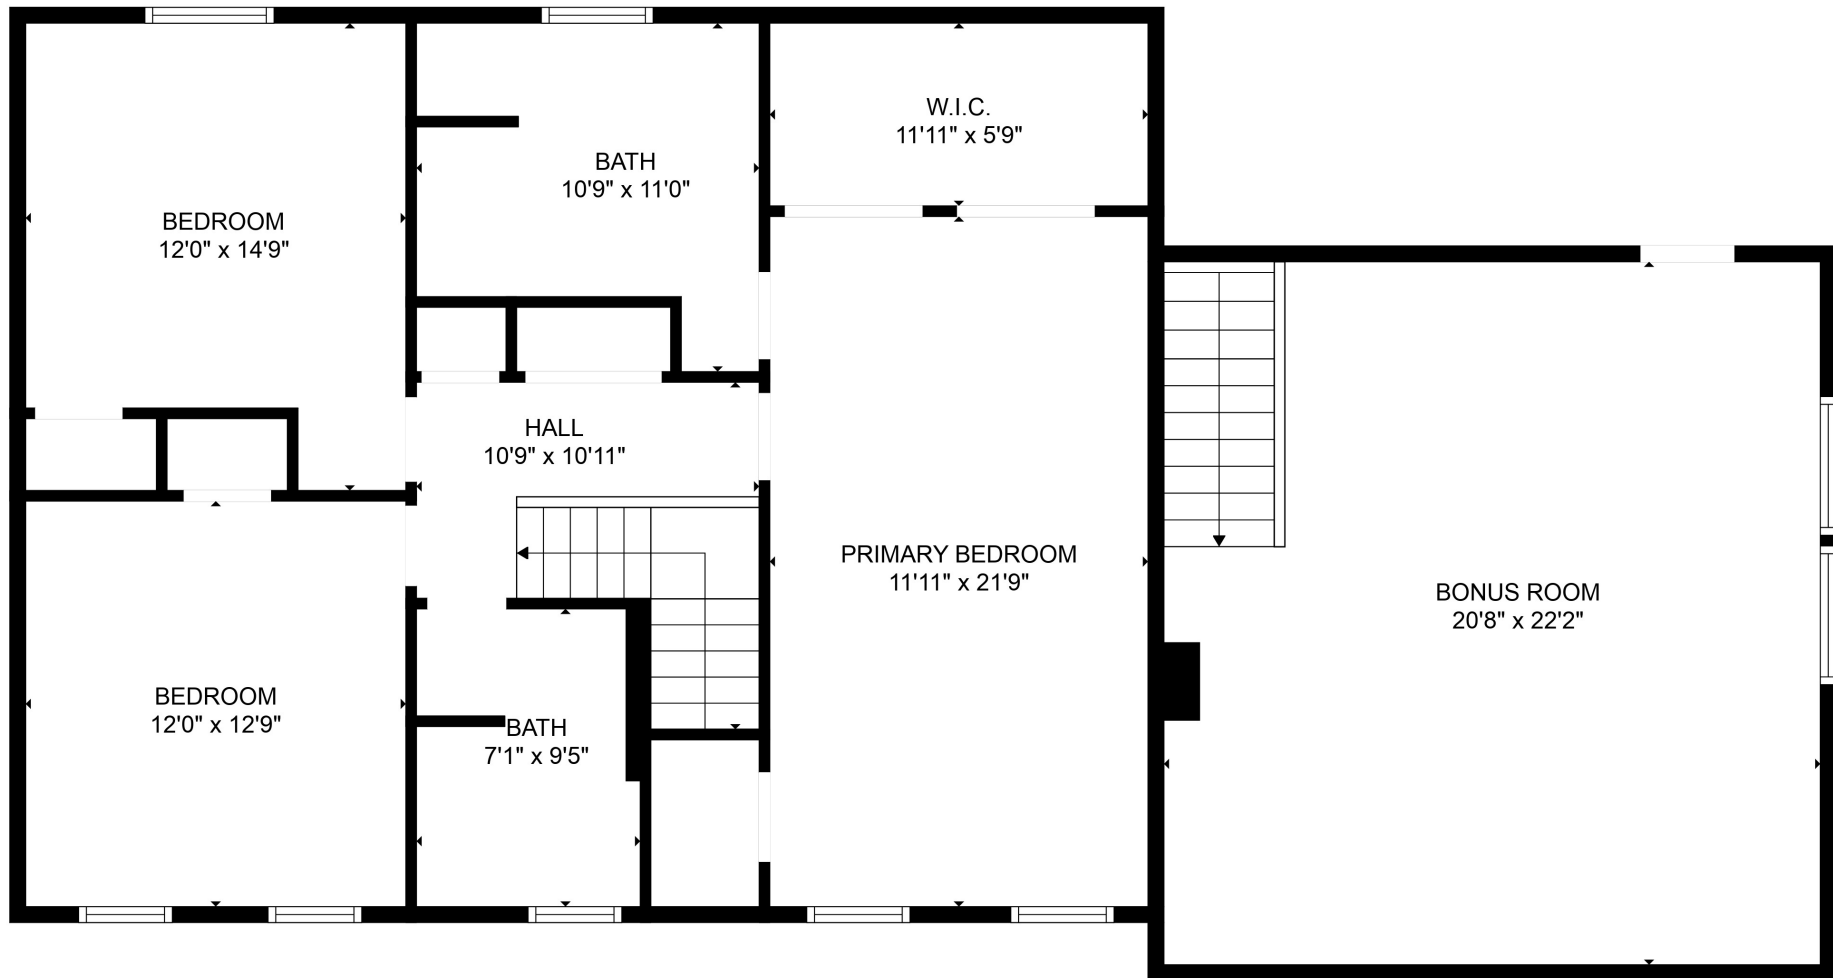

FLOOR 2

FLOOR 1

Total scanned area: 3448 sq. ft

SIZES AND DIMENSIONS ARE APPROXIMATE. ACTUAL MAY VARY.

Total scanned area: 3448 sq. ft

SIZES AND DIMENSIONS ARE APPROXIMATE. ACTUAL MAY VARY.

Total scanned area: 3448 sq. ft

SIZES AND DIMENSIONS ARE APPROXIMATE. ACTUAL MAY VARY.