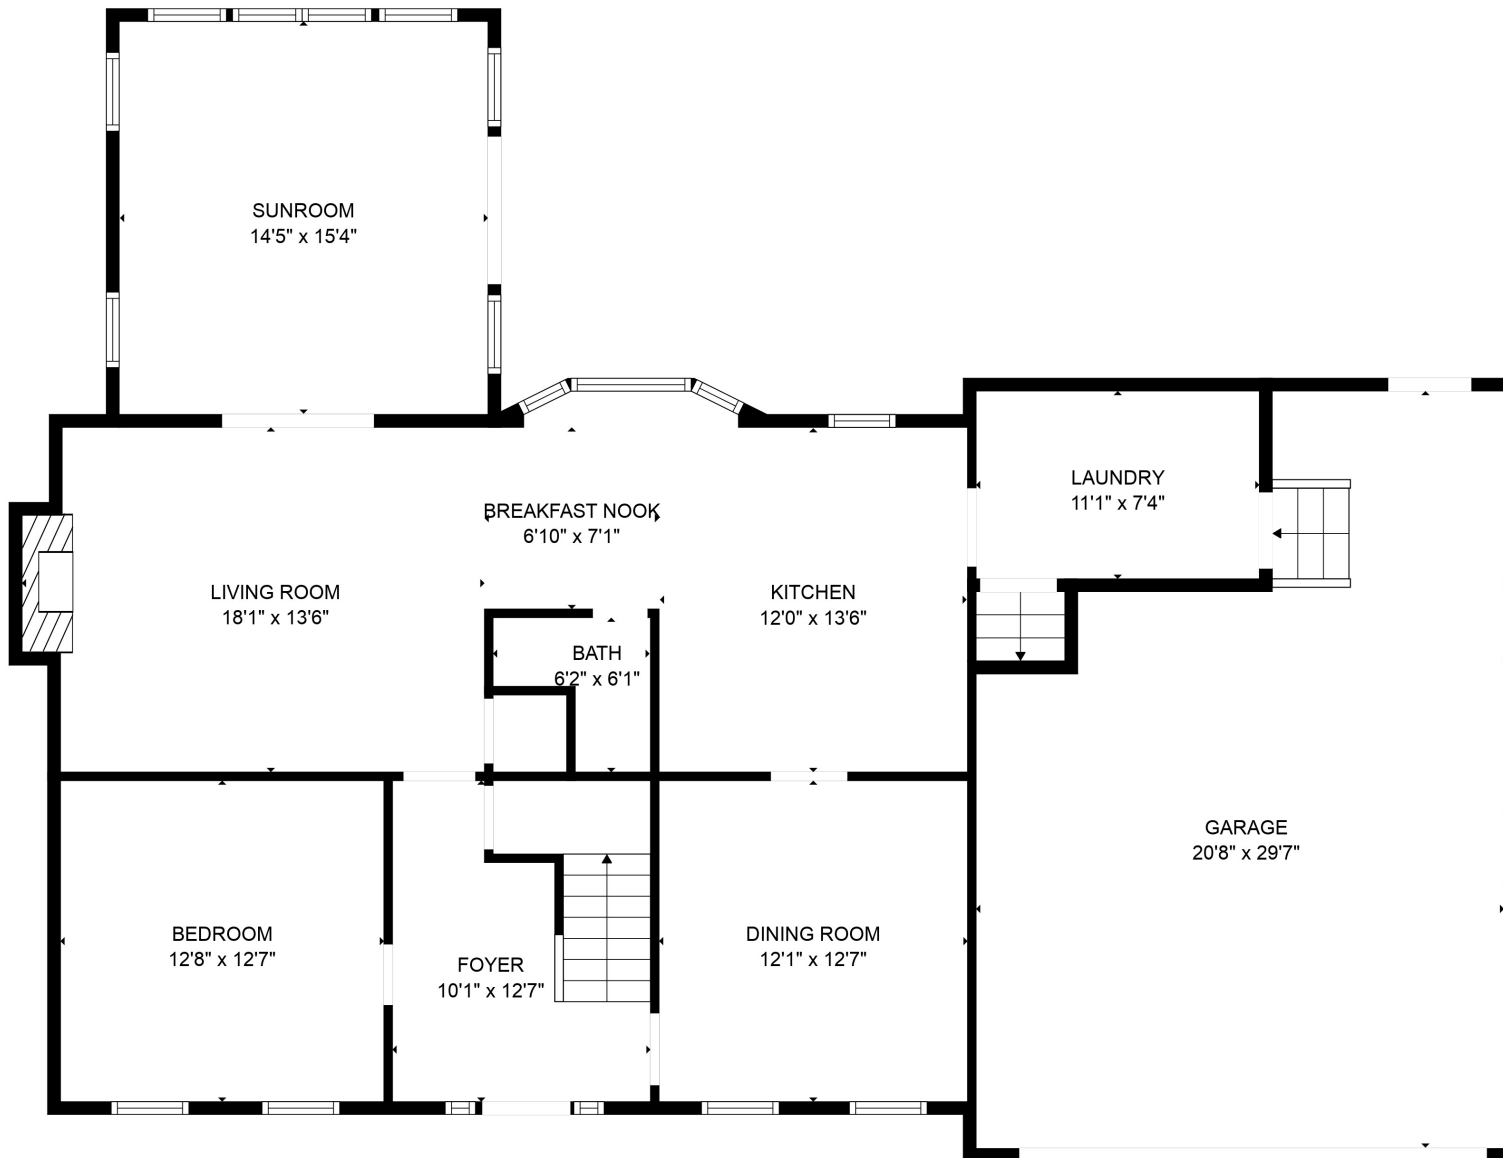

FLOOR 2

FLOOR 1

Total scanned area: 3448 sq. ft

SIZES AND DIMENSIONS ARE APPROXIMATE. ACTUAL MAY VARY.

Total scanned area: 3448 sq. ft

SIZES AND DIMENSIONS ARE APPROXIMATE. ACTUAL MAY VARY.

Total scanned area: 3448 sq. ft

SIZES AND DIMENSIONS ARE APPROXIMATE. ACTUAL MAY VARY.