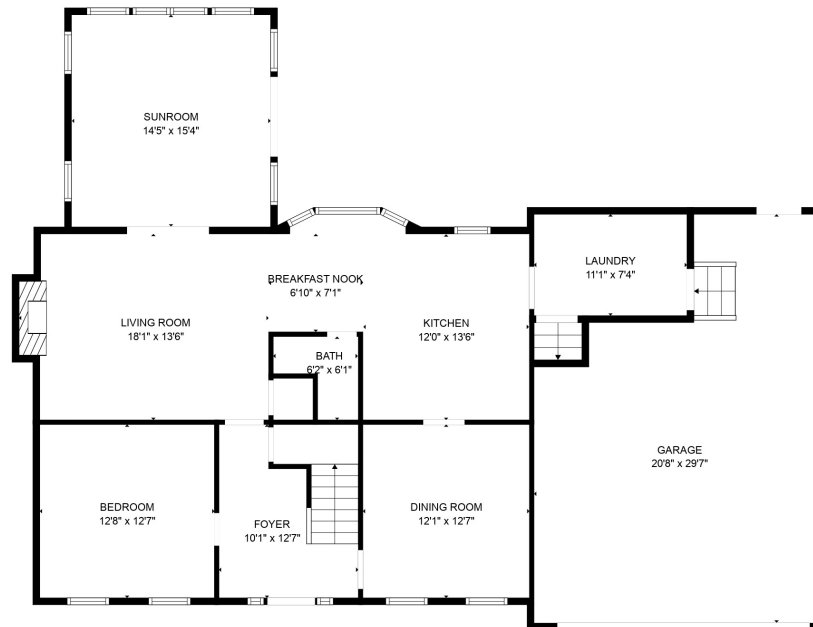

FLOOR 2

FLOOR 1

Total scanned area: 3448 sq. ft

SIZES AND DIMENSIONS ARE APPROXIMATE. ACTUAL MAY VARY.

Total scanned area: 3448 sq. ft

SIZES AND DIMENSIONS ARE APPROXIMATE. ACTUAL MAY VARY.

Total scanned area: 3448 sq. ft

SIZES AND DIMENSIONS ARE APPROXIMATE. ACTUAL MAY VARY.