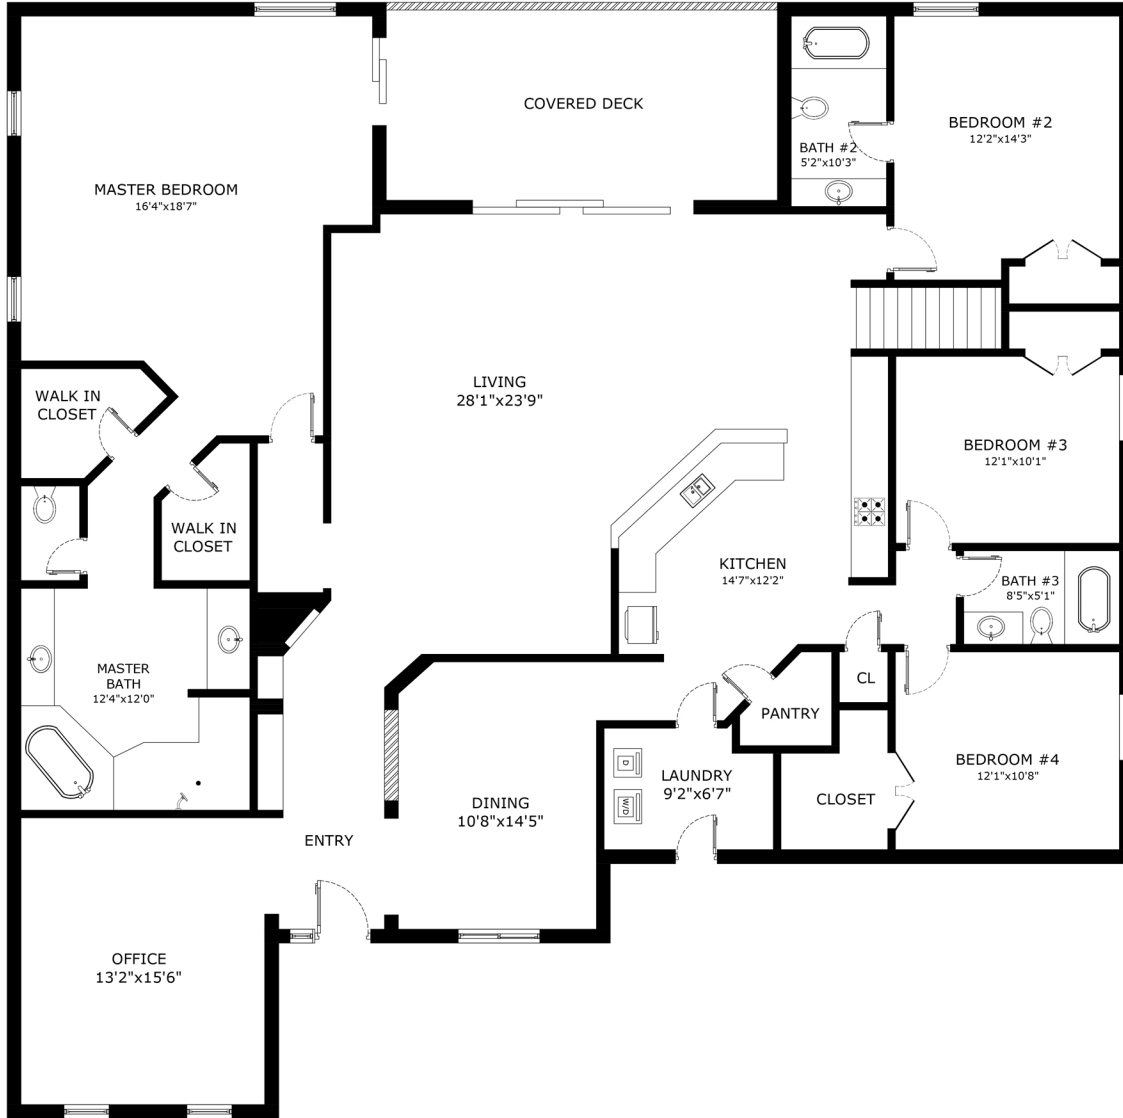

ADDRESS: 12845 Cypress Swamp Drive, Orlando, FL 32824.

FIRST FLOOR

SECOND FLOOR

This floor plan is for illustration purposes only and is not intended to provide precise layout or measurements of the home. Potential buyers should investigate these issues to their own satisfaction.