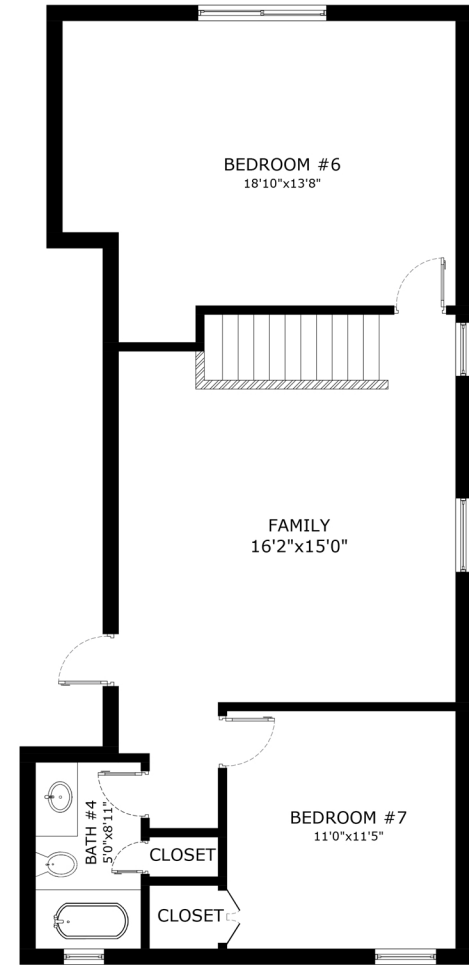

ADDRESS: 12845 Cypress Swamp Drive, Orlando, FL 32824.

FIRST FLOOR

SECOND FLOOR

This floor plan is for illustration purposes only and is not intended to provide precise layout or measurements of the home. Potential buyers should investigate these issues to their own satisfaction.