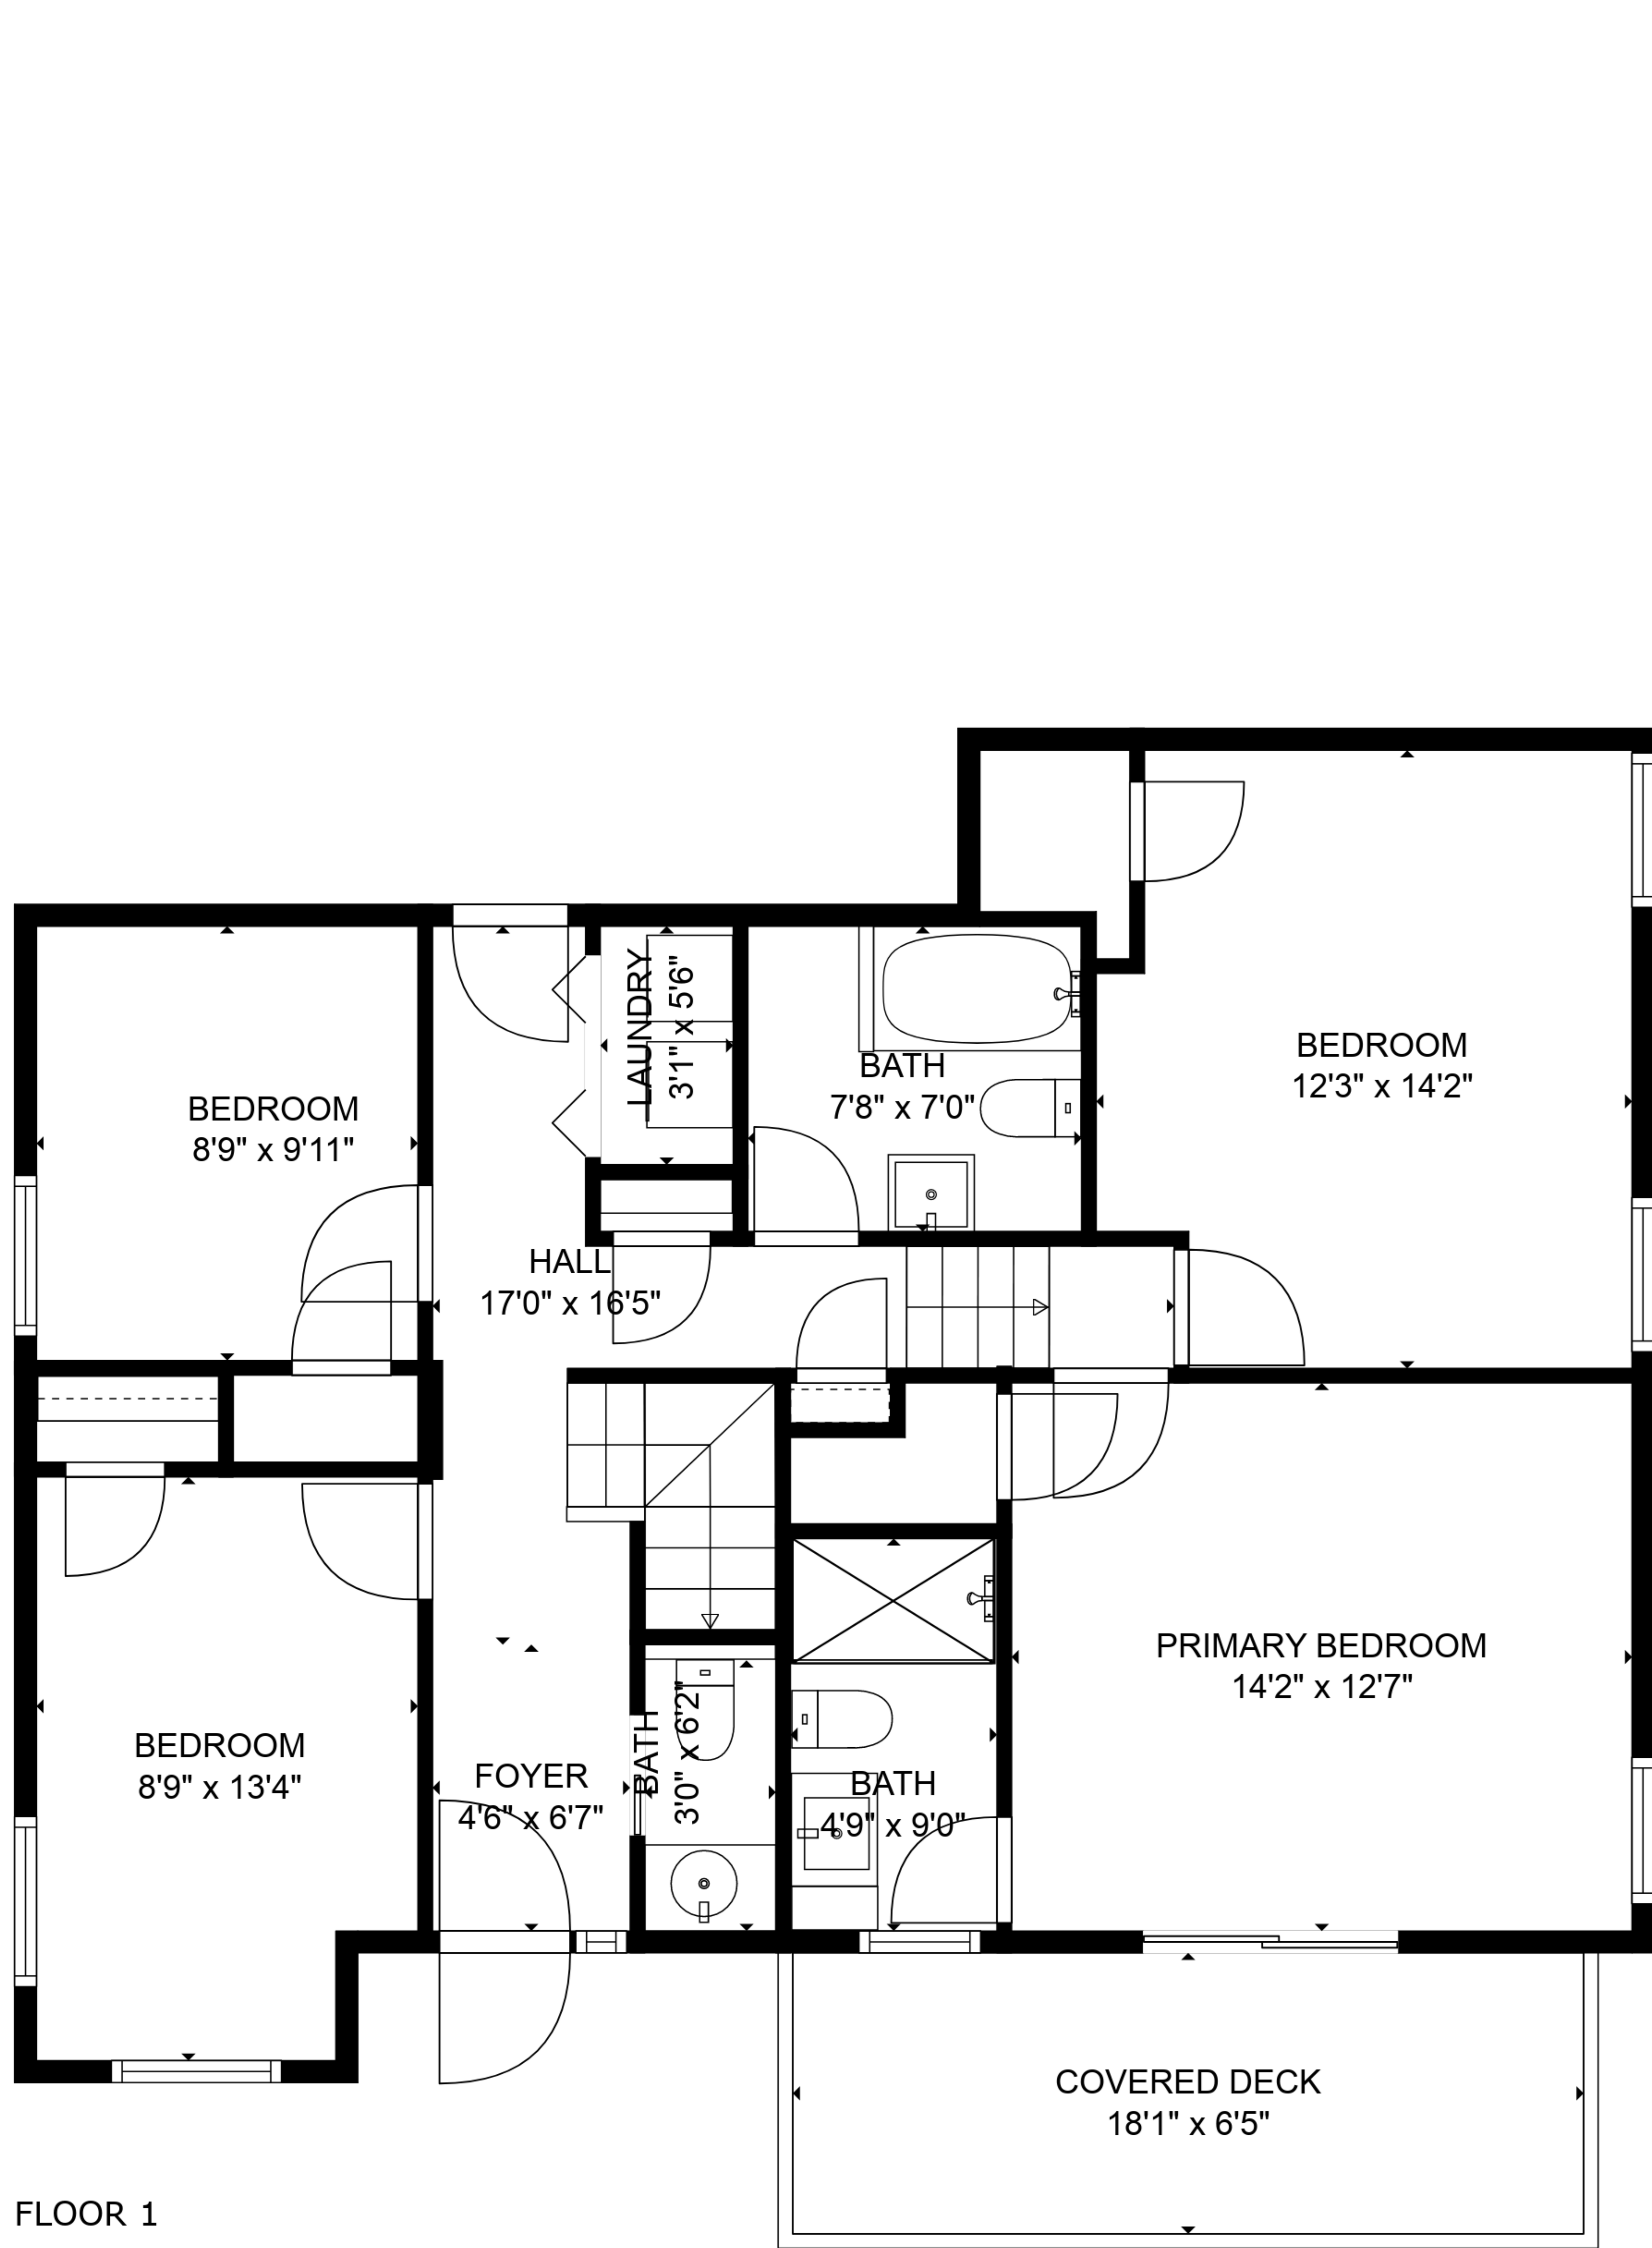

TOTAL: 1854 sq. ft

BELOW GROUND: 922 sq. ft, FLOOR 2: 932 sq. ft
 EXCLUDED AREAS: COVERED DECK: 116 sq. ft, BALCONY: 347 sq. ft

SIZES AND DIMENSIONS ARE ESTIMATED

TOTAL: 1854 sq. ft

BELOW GROUND: 922 sq. ft, FLOOR 2: 932 sq. ft
 EXCLUDED AREAS: COVERED DECK: 116 sq. ft, BALCONY: 347 sq. ft

SIZES AND DIMENSIONS ARE ESTIMATED

FLOOR 1

FLOOR 2