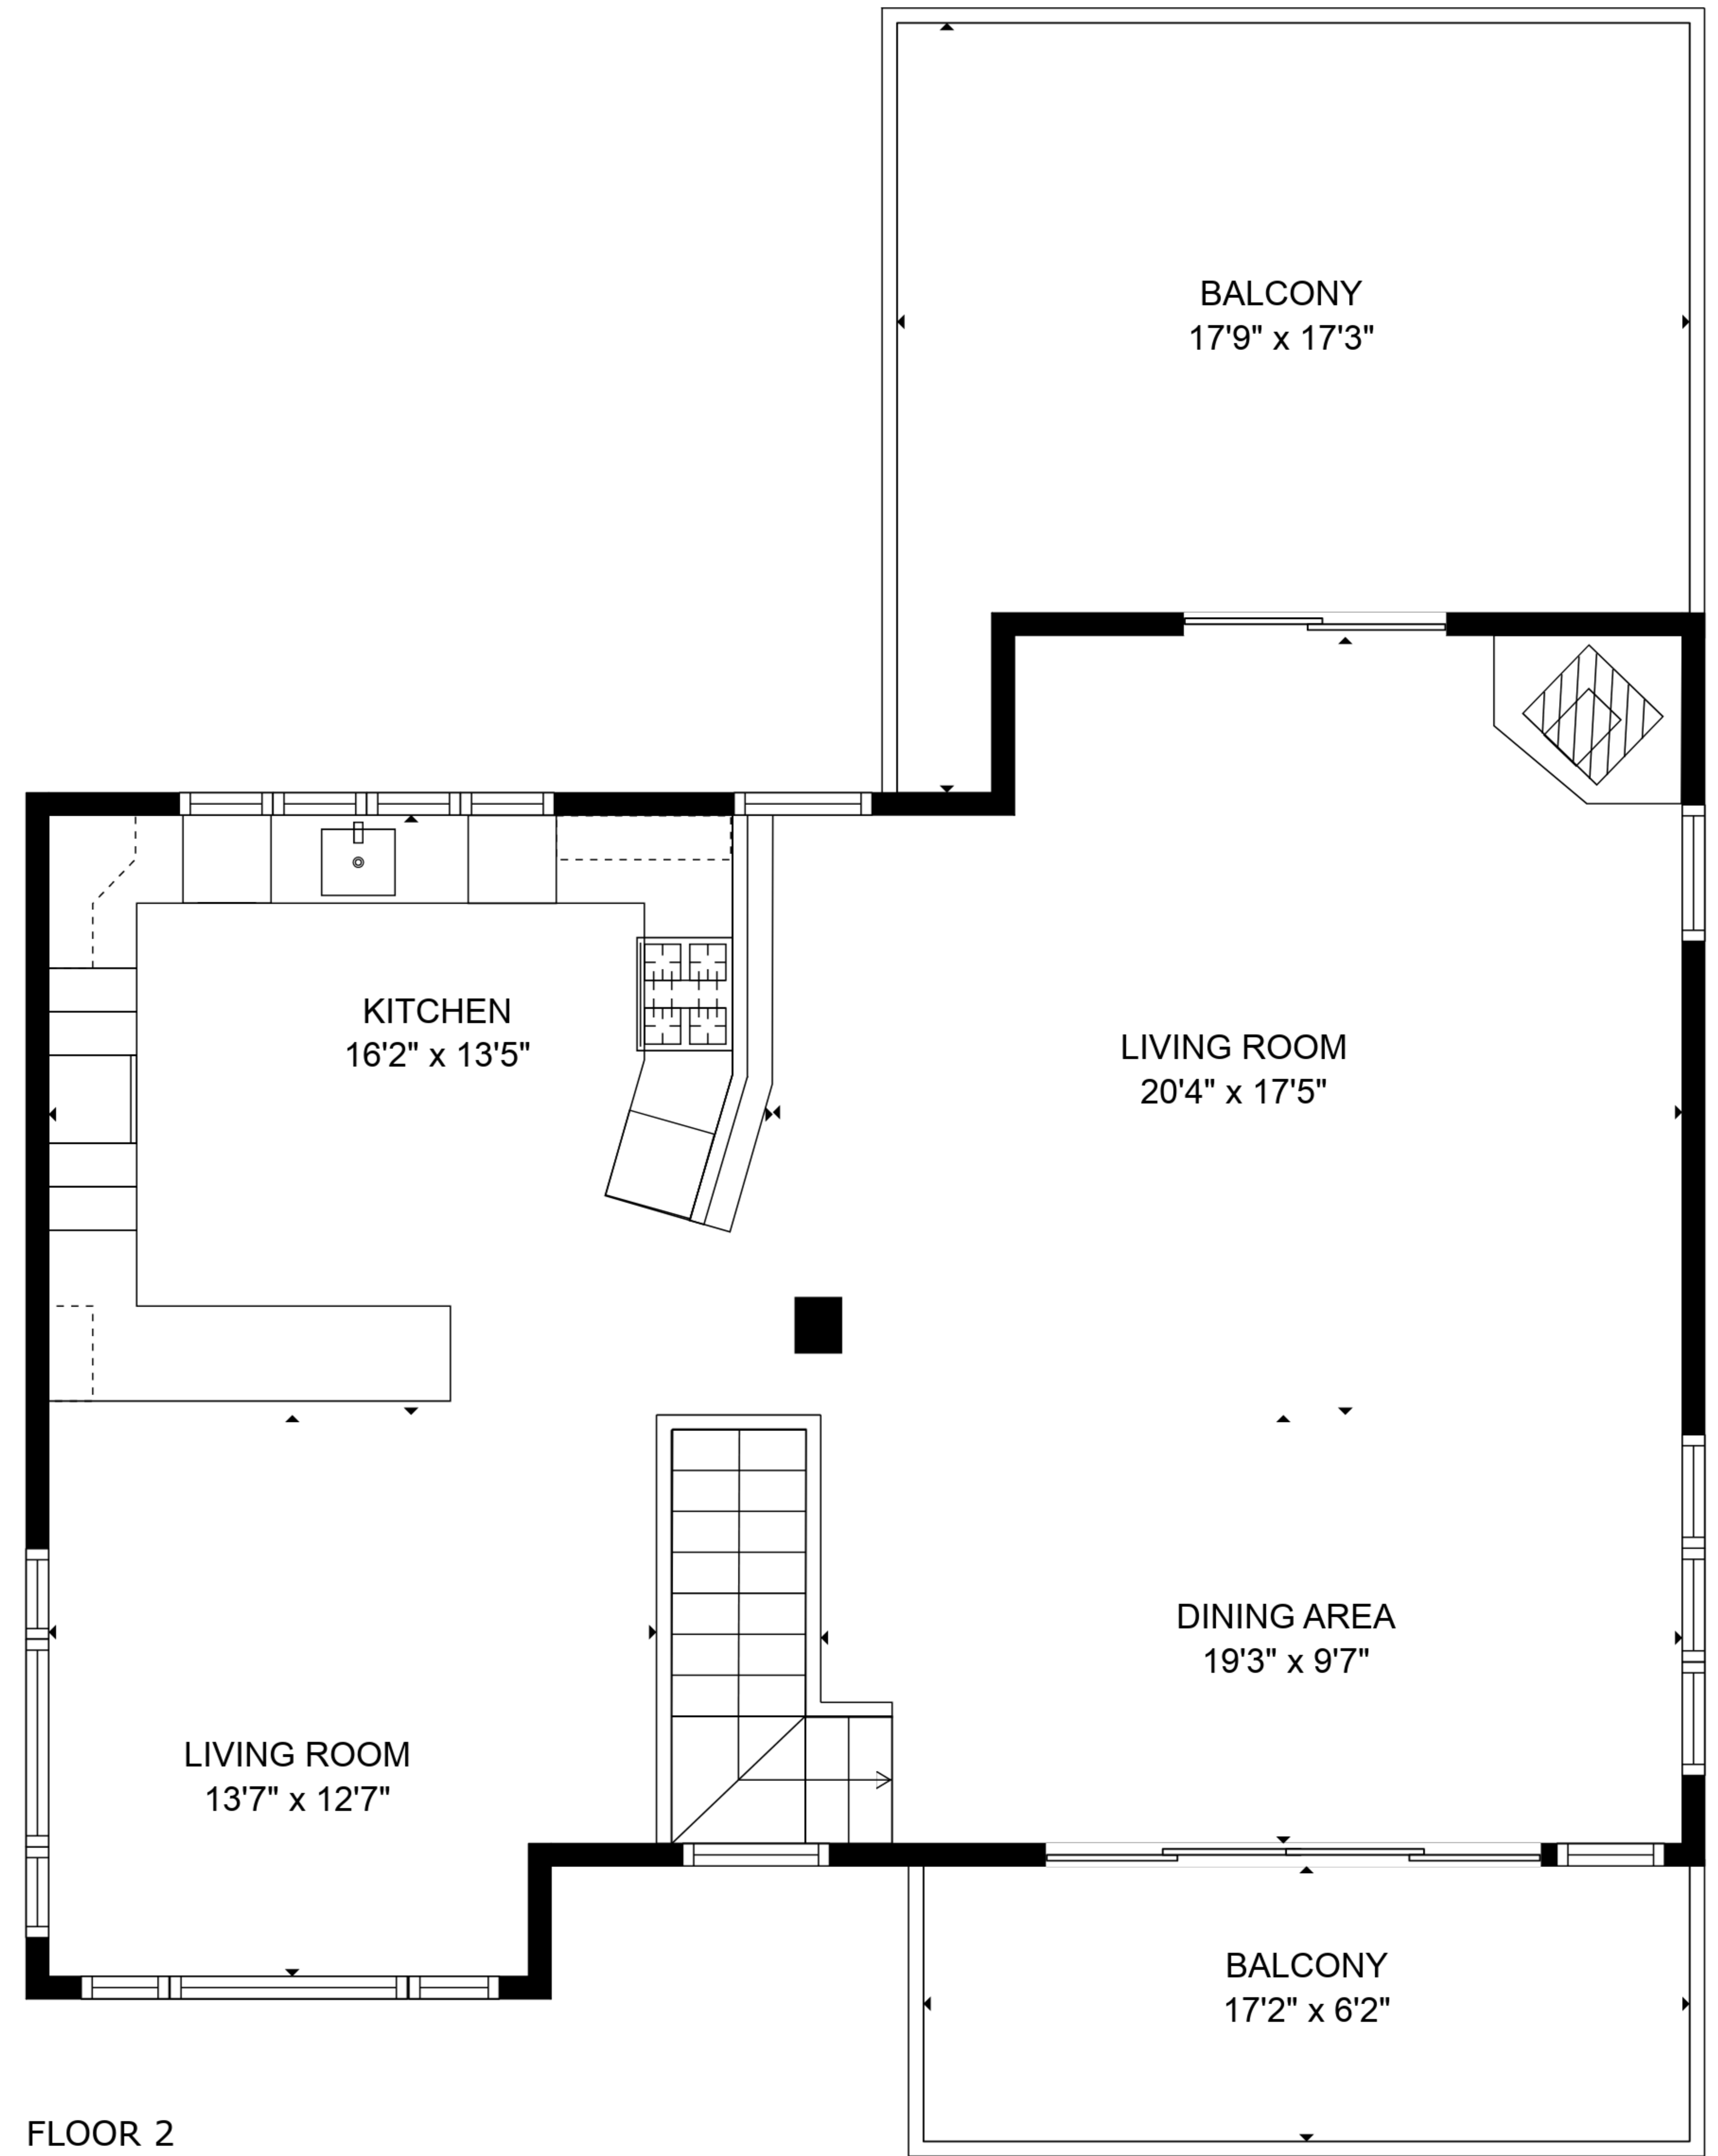

TOTAL: 1854 sq. ft

BELOW GROUND: 922 sq. ft, FLOOR 2: 932 sq. ft
 EXCLUDED AREAS: COVERED DECK: 116 sq. ft, BALCONY: 347 sq. ft

SIZES AND DIMENSIONS ARE ESTIMATED

TOTAL: 1854 sq. ft

BELOW GROUND: 922 sq. ft, FLOOR 2: 932 sq. ft
 EXCLUDED AREAS: COVERED DECK: 116 sq. ft, BALCONY: 347 sq. ft

SIZES AND DIMENSIONS ARE ESTIMATED

FLOOR 1

FLOOR 2