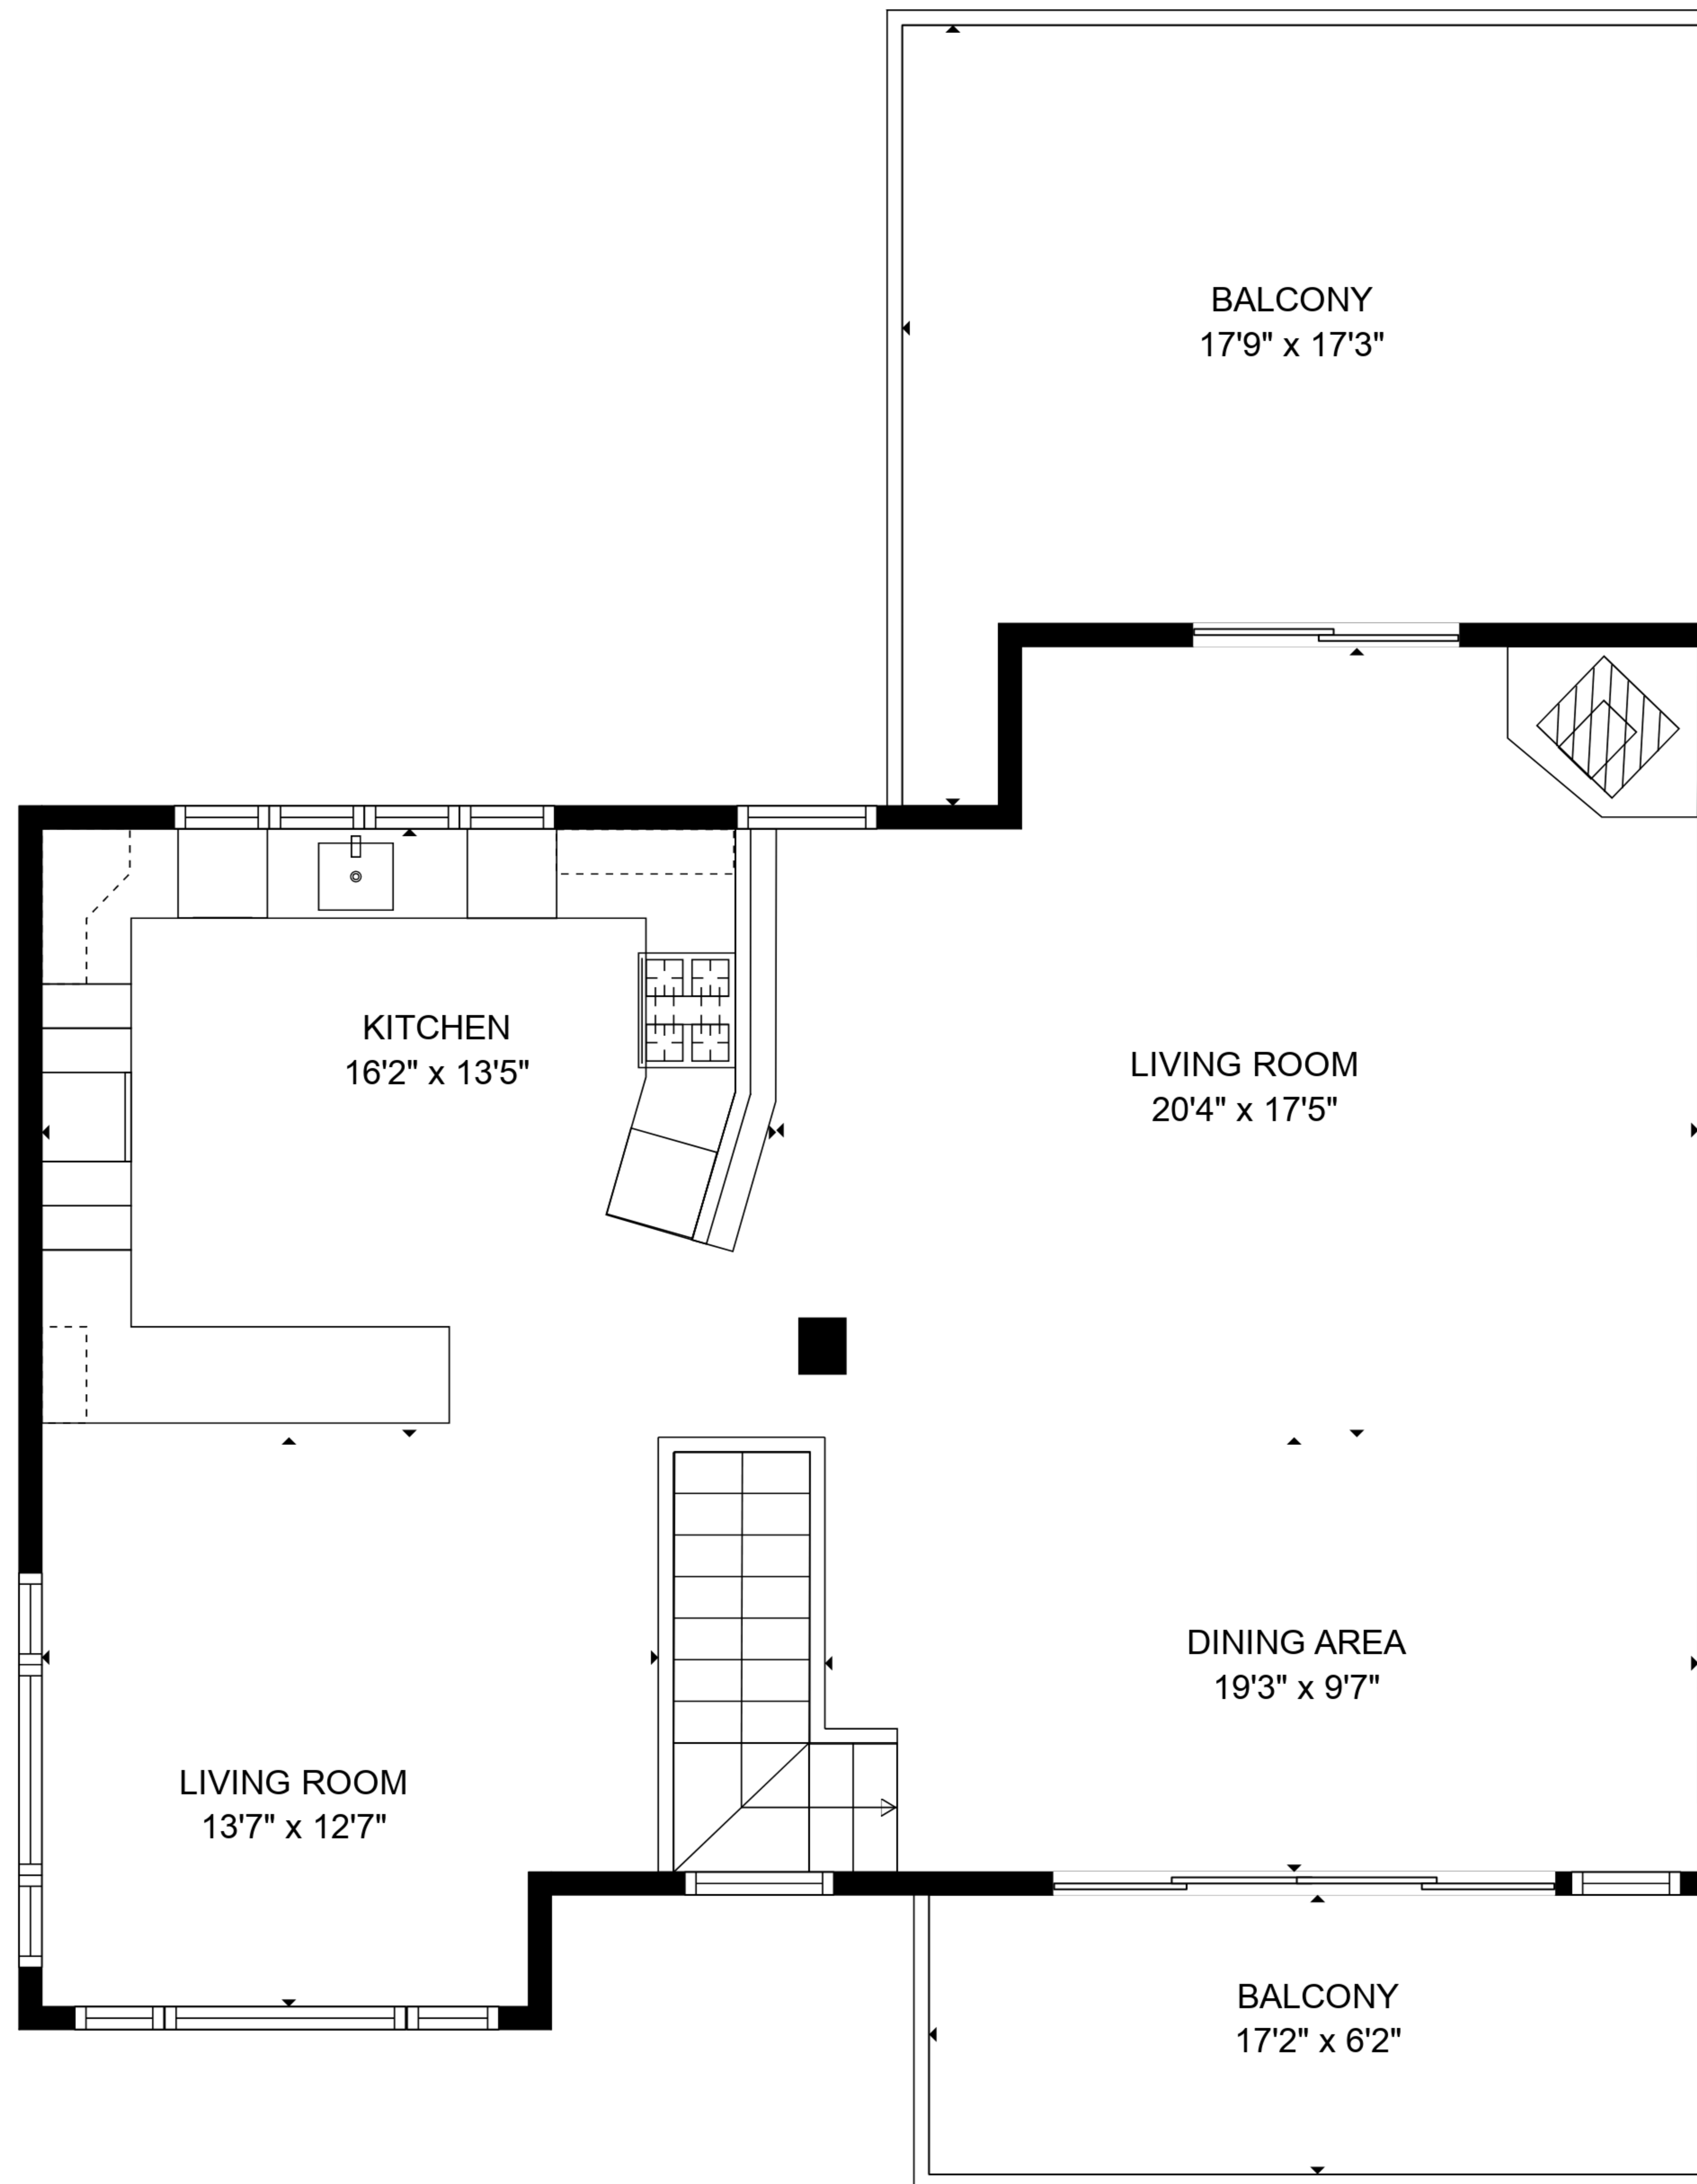

TOTAL: 1854 sq. ft

BELOW GROUND: 922 sq. ft, FLOOR 2: 932 sq. ft
 EXCLUDED AREAS: COVERED DECK: 116 sq. ft, BALCONY: 347 sq. ft

SIZES AND DIMENSIONS ARE ESTIMATED

TOTAL: 1854 sq. ft

BELOW GROUND: 922 sq. ft, FLOOR 2: 932 sq. ft
 EXCLUDED AREAS: COVERED DECK: 116 sq. ft, BALCONY: 347 sq. ft

SIZES AND DIMENSIONS ARE ESTIMATED

FLOOR 1

FLOOR 2