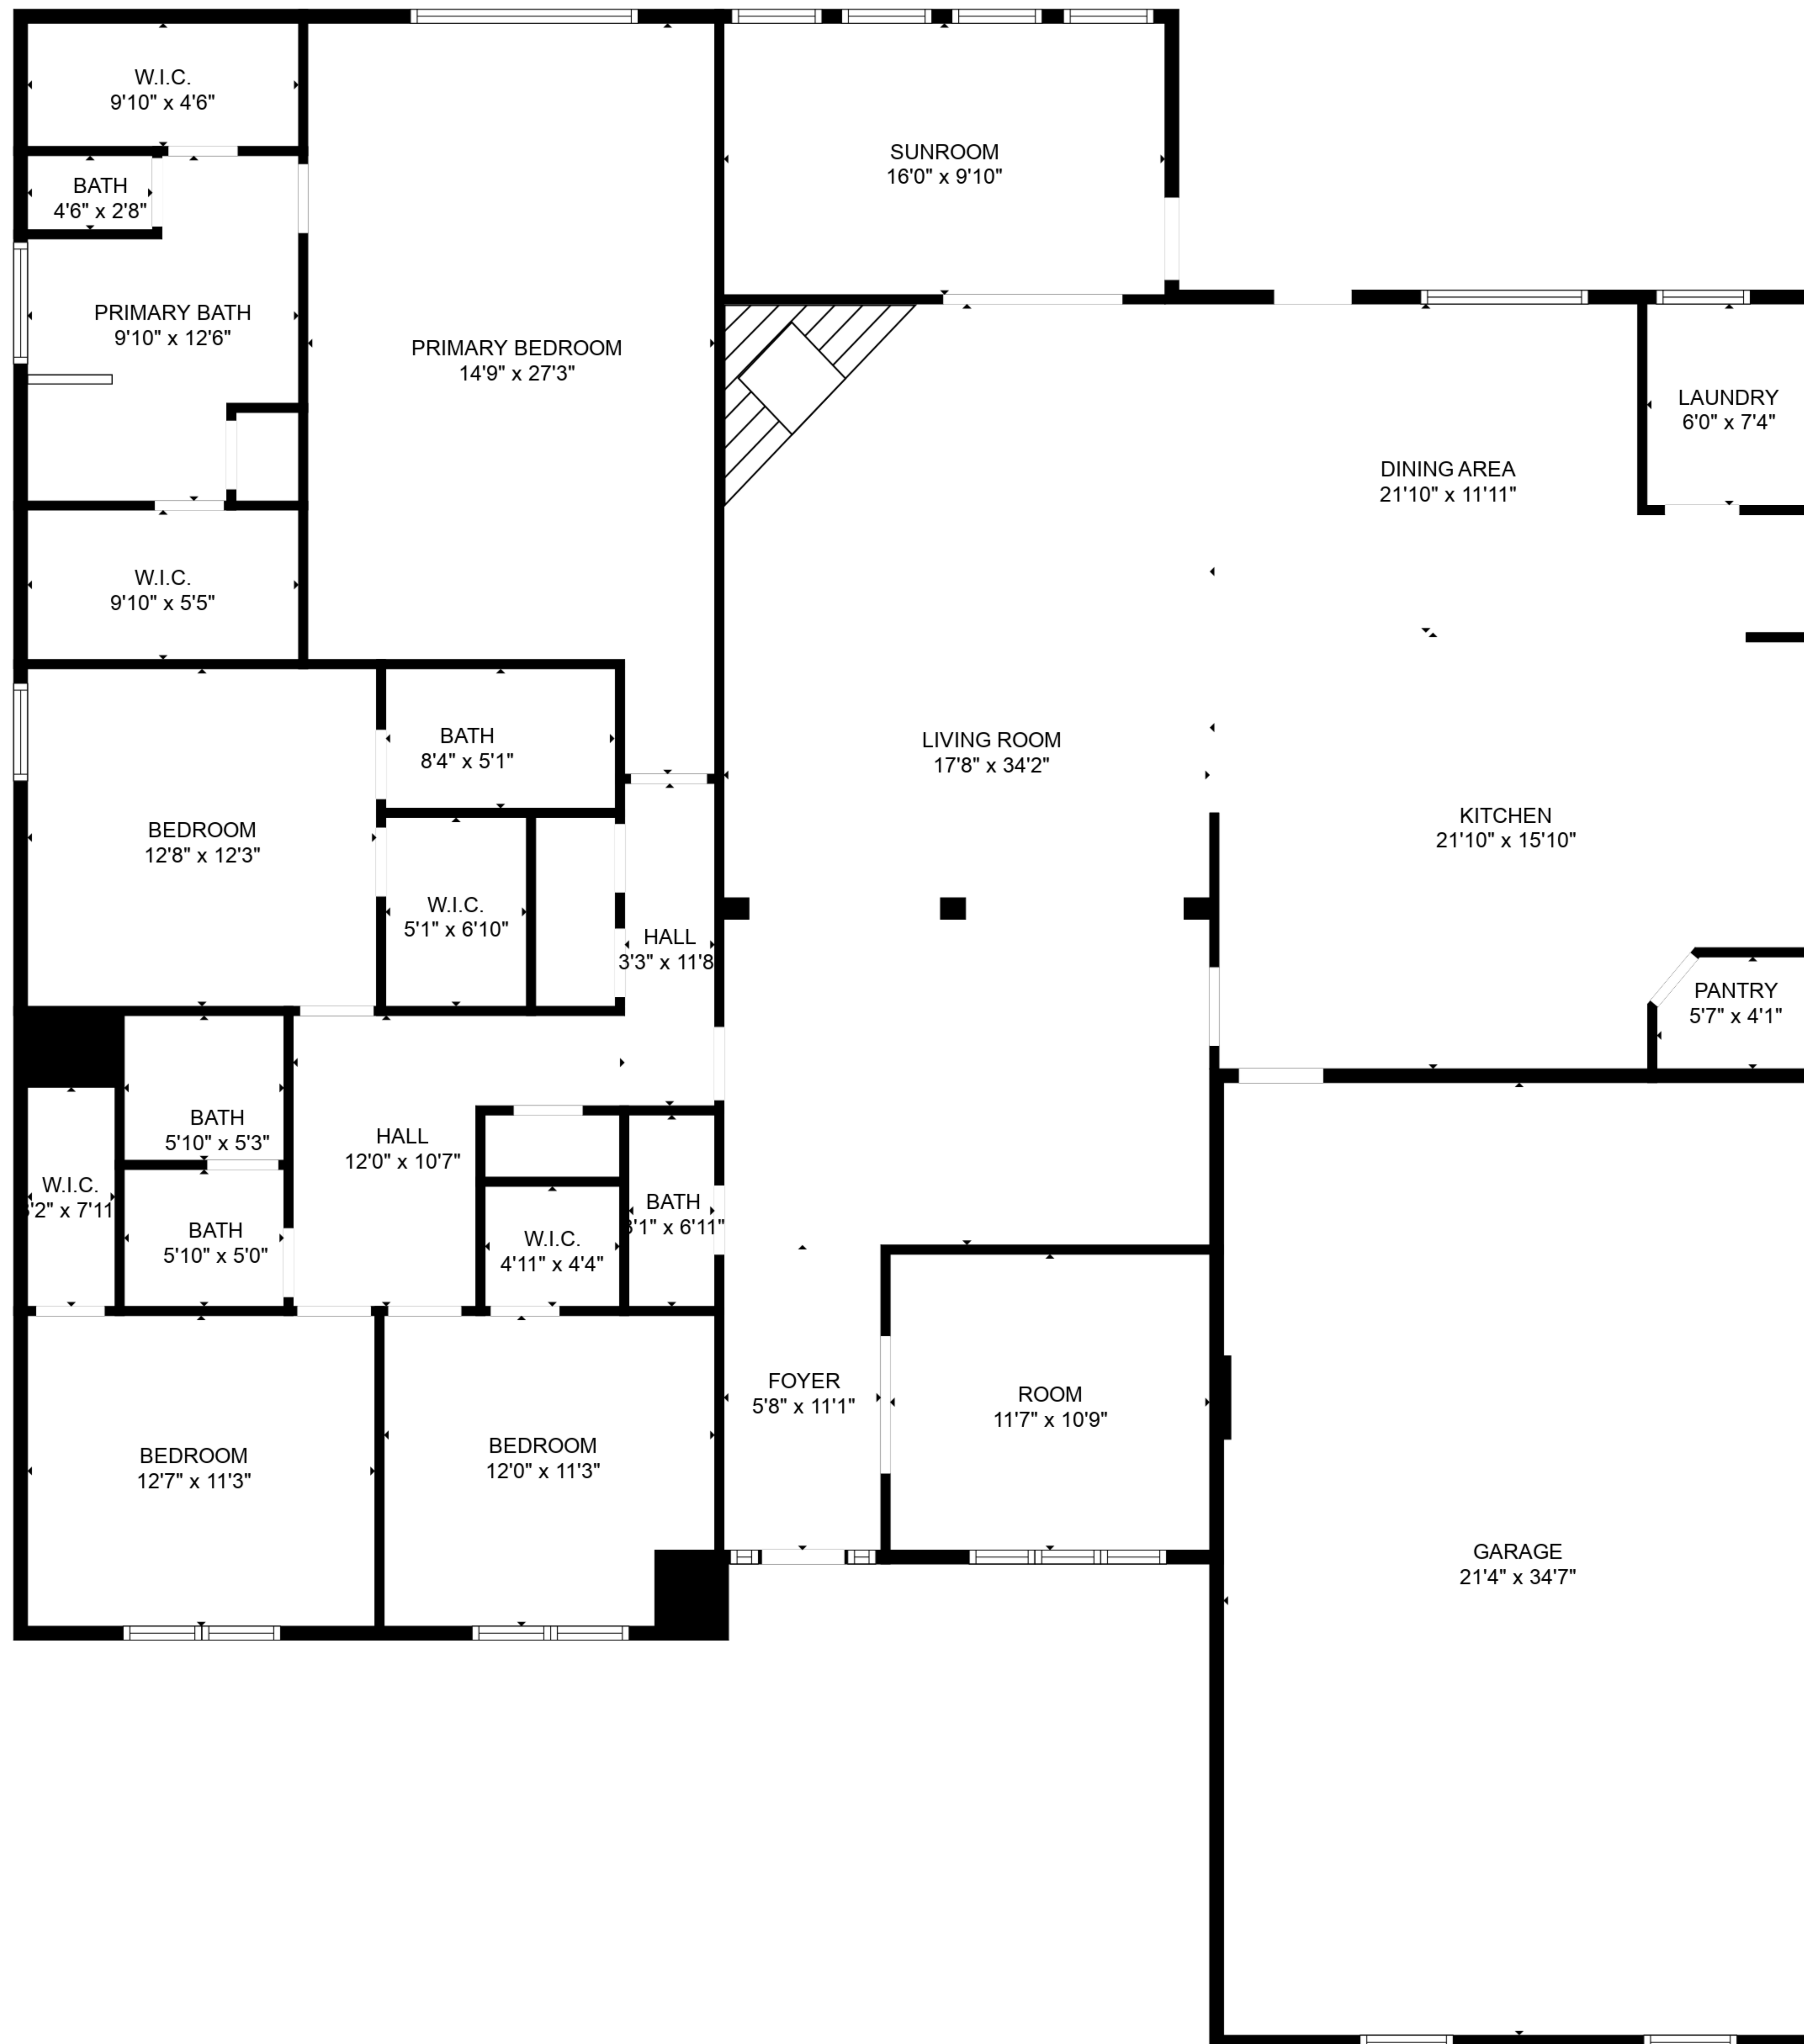

TOTAL: 3038 sq. ft
 FLOOR 1: 3038 sq. ft
 EXCLUDED AREAS: GARAGE: 738 sq. ft

TOTAL: 3038 sq. ft
 FLOOR 1: 3038 sq. ft
 EXCLUDED AREAS: GARAGE: 738 sq. ft