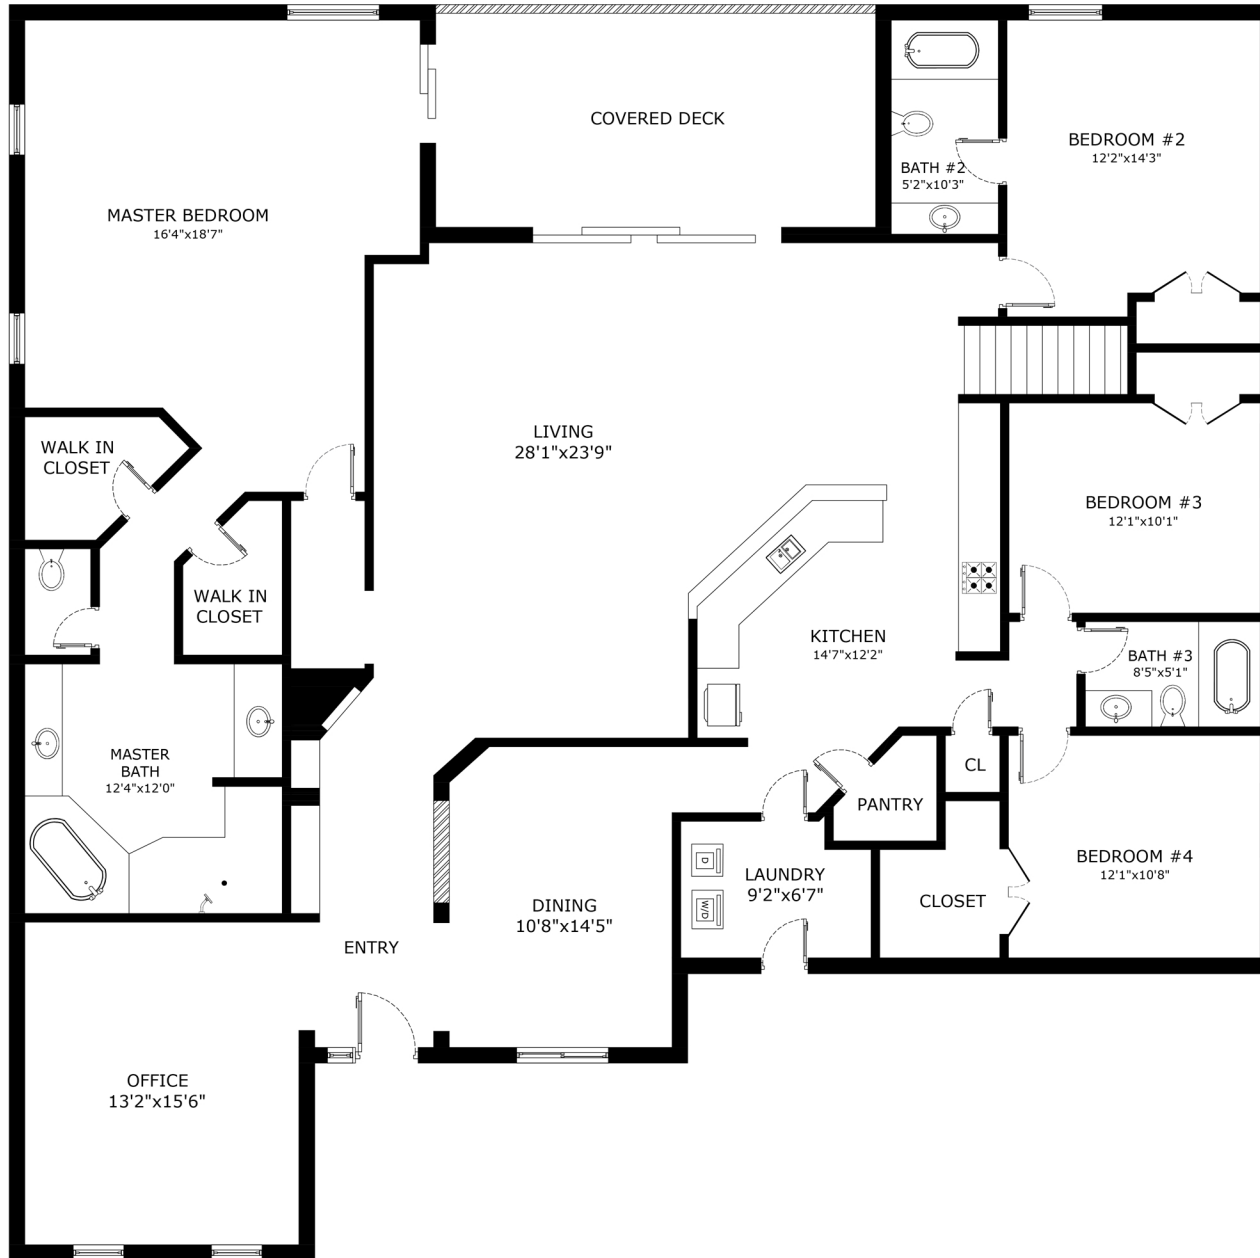

ADDRESS: 12845 Cypress Swamp Drive, Orlando, FL 32824.

FIRST FLOOR

'This floor plan is for illustration purposes only and is not intended to provide precise layout or measurements of the home. Potential buyers should investigate these issues to their own satisfaction.'